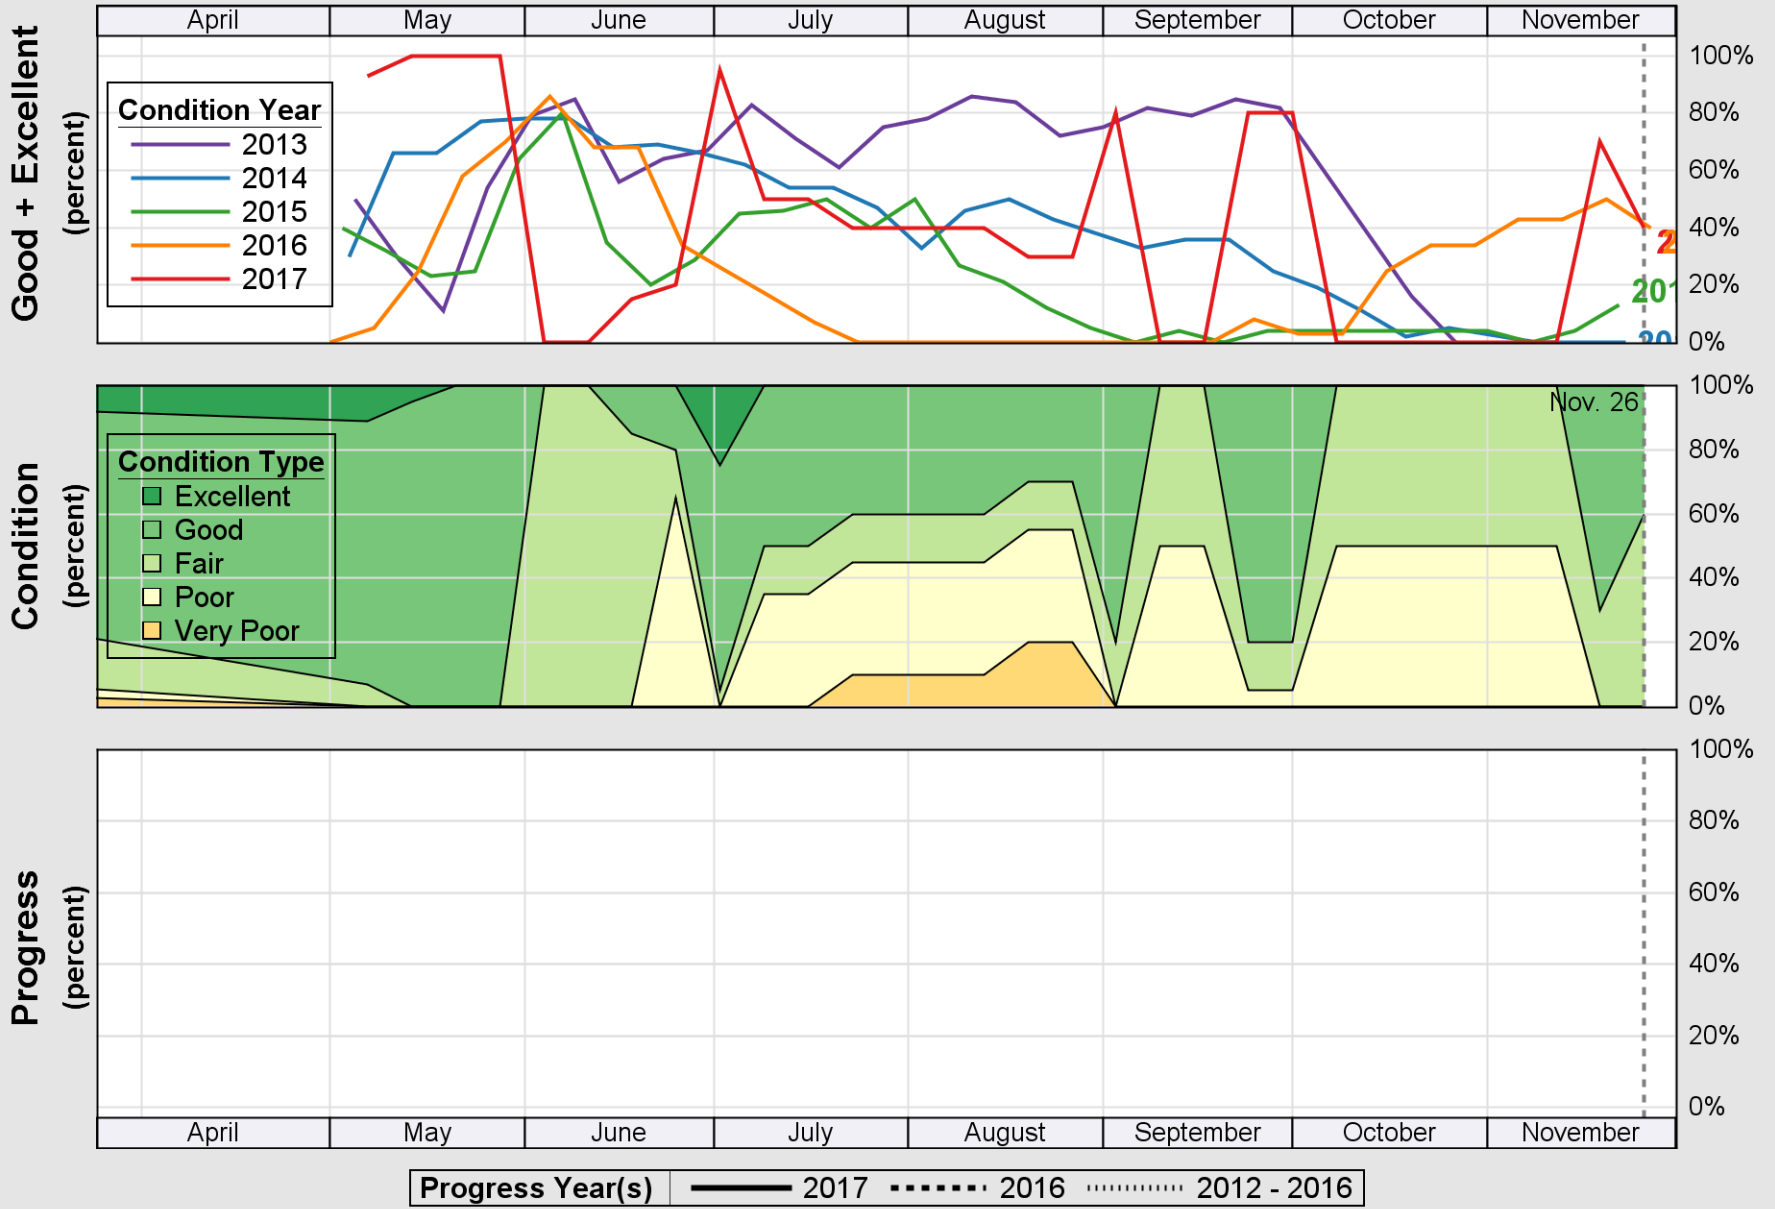

USDA

Crop Progress and Condition: Corn in Connecticut , 2017

NASS

Source: National Agricultural Statistics Service (NASS), Crop Progress Report

USDA Crop Progress and Condition: Pasture and Range in Connecticut , 2017 NASS

Source: National Agricultural Statistics Service (NASS), Crop Progress Report