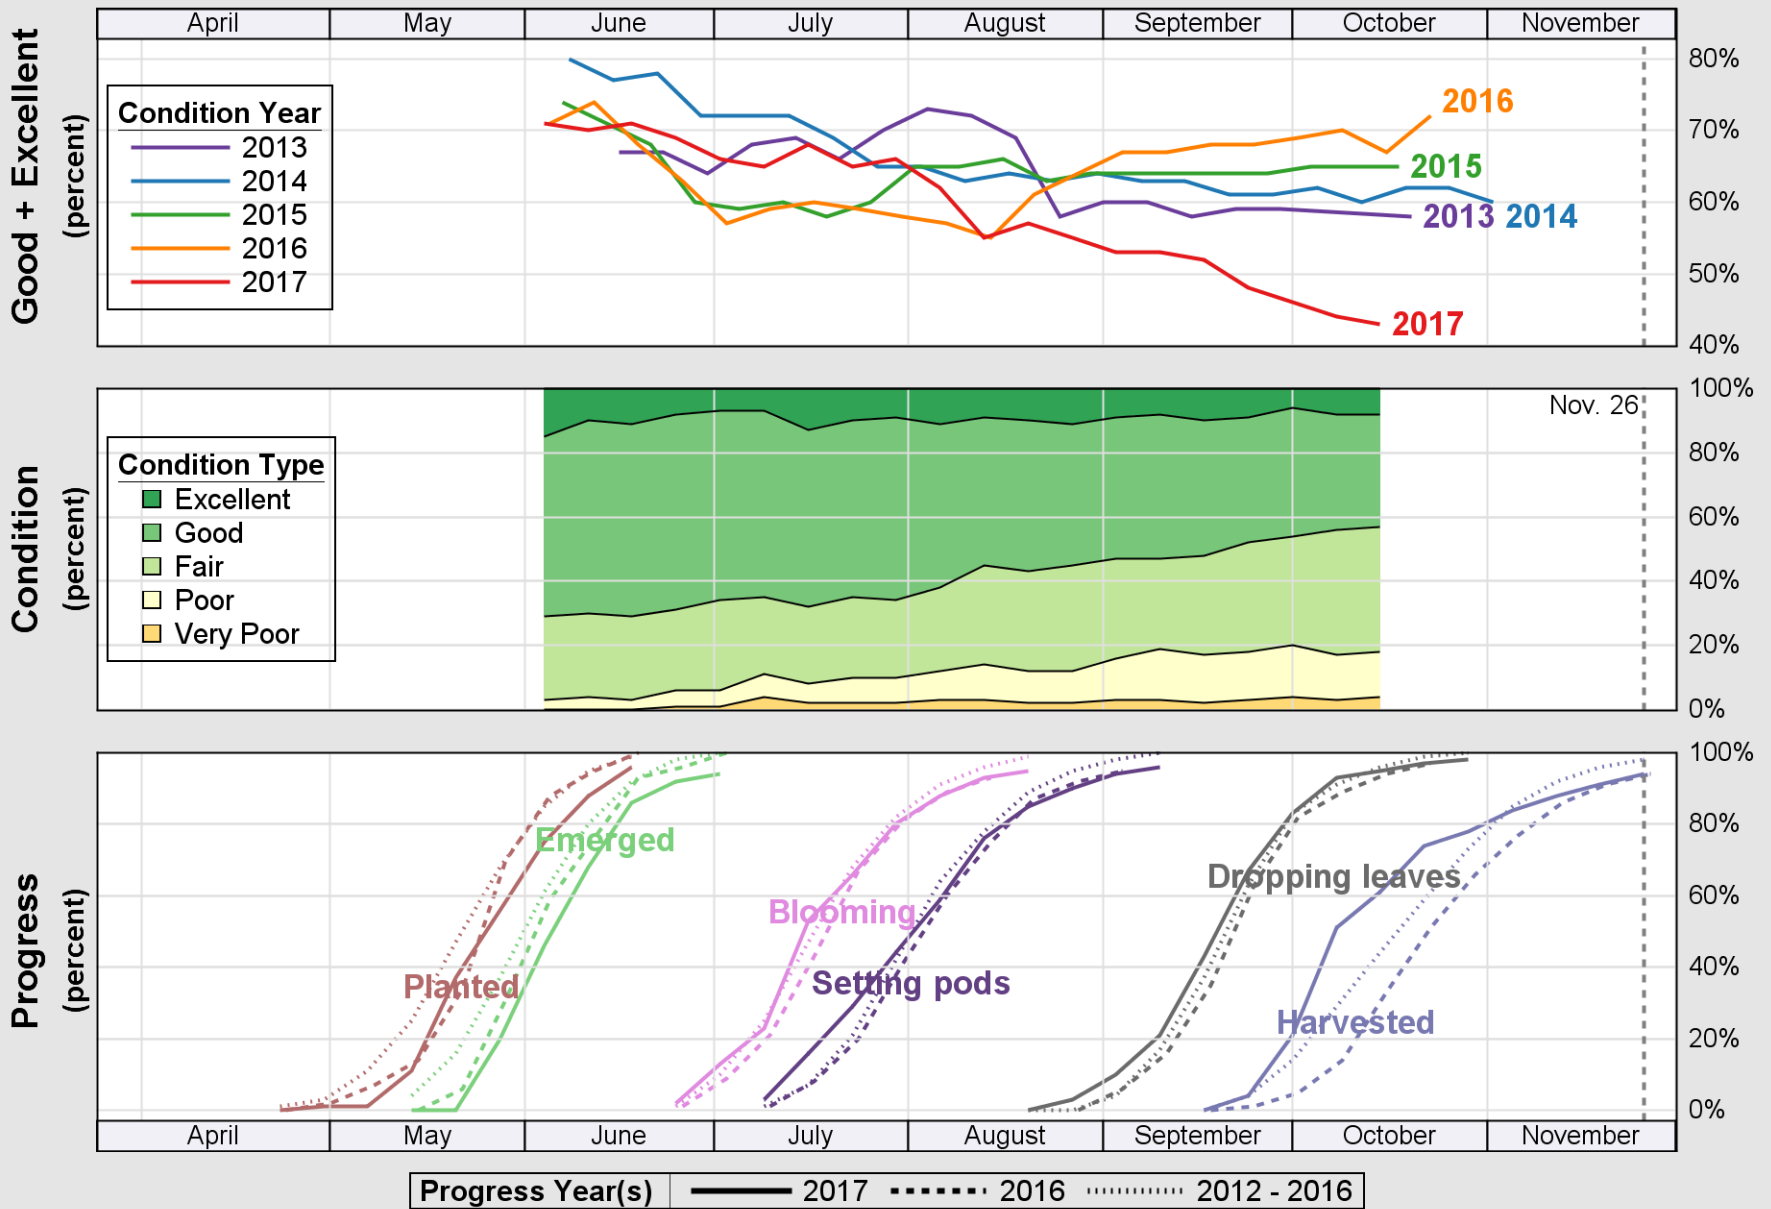

USDA

Crop Progress and Condition: Corn in Michigan , 2017

NASS

Source: National Agricultural Statistics Service (NASS), Crop Progress Report

USDA

Crop Progress and Condition: Oats in Michigan , 2017

NASS

Source: National Agricultural Statistics Service (NASS), Crop Progress Report

USDA

Crop Progress and Condition: Pasture and Range in Michigan , 2017

NASS

Source: National Agricultural Statistics Service (NASS), Crop Progress Report

USDA

Crop Progress and Condition: Soybeans in Michigan , 2017

NASS

Source: National Agricultural Statistics Service (NASS), Crop Progress Report

USDA

Crop Progress and Condition: Sugar Beets in Michigan , 2017

NASS

Source: National Agricultural Statistics Service (NASS), Crop Progress Report

USDA

Crop Progress and Condition: Winter Wheat in Michigan , 2017

NASS

Source: National Agricultural Statistics Service (NASS), Crop Progress Report