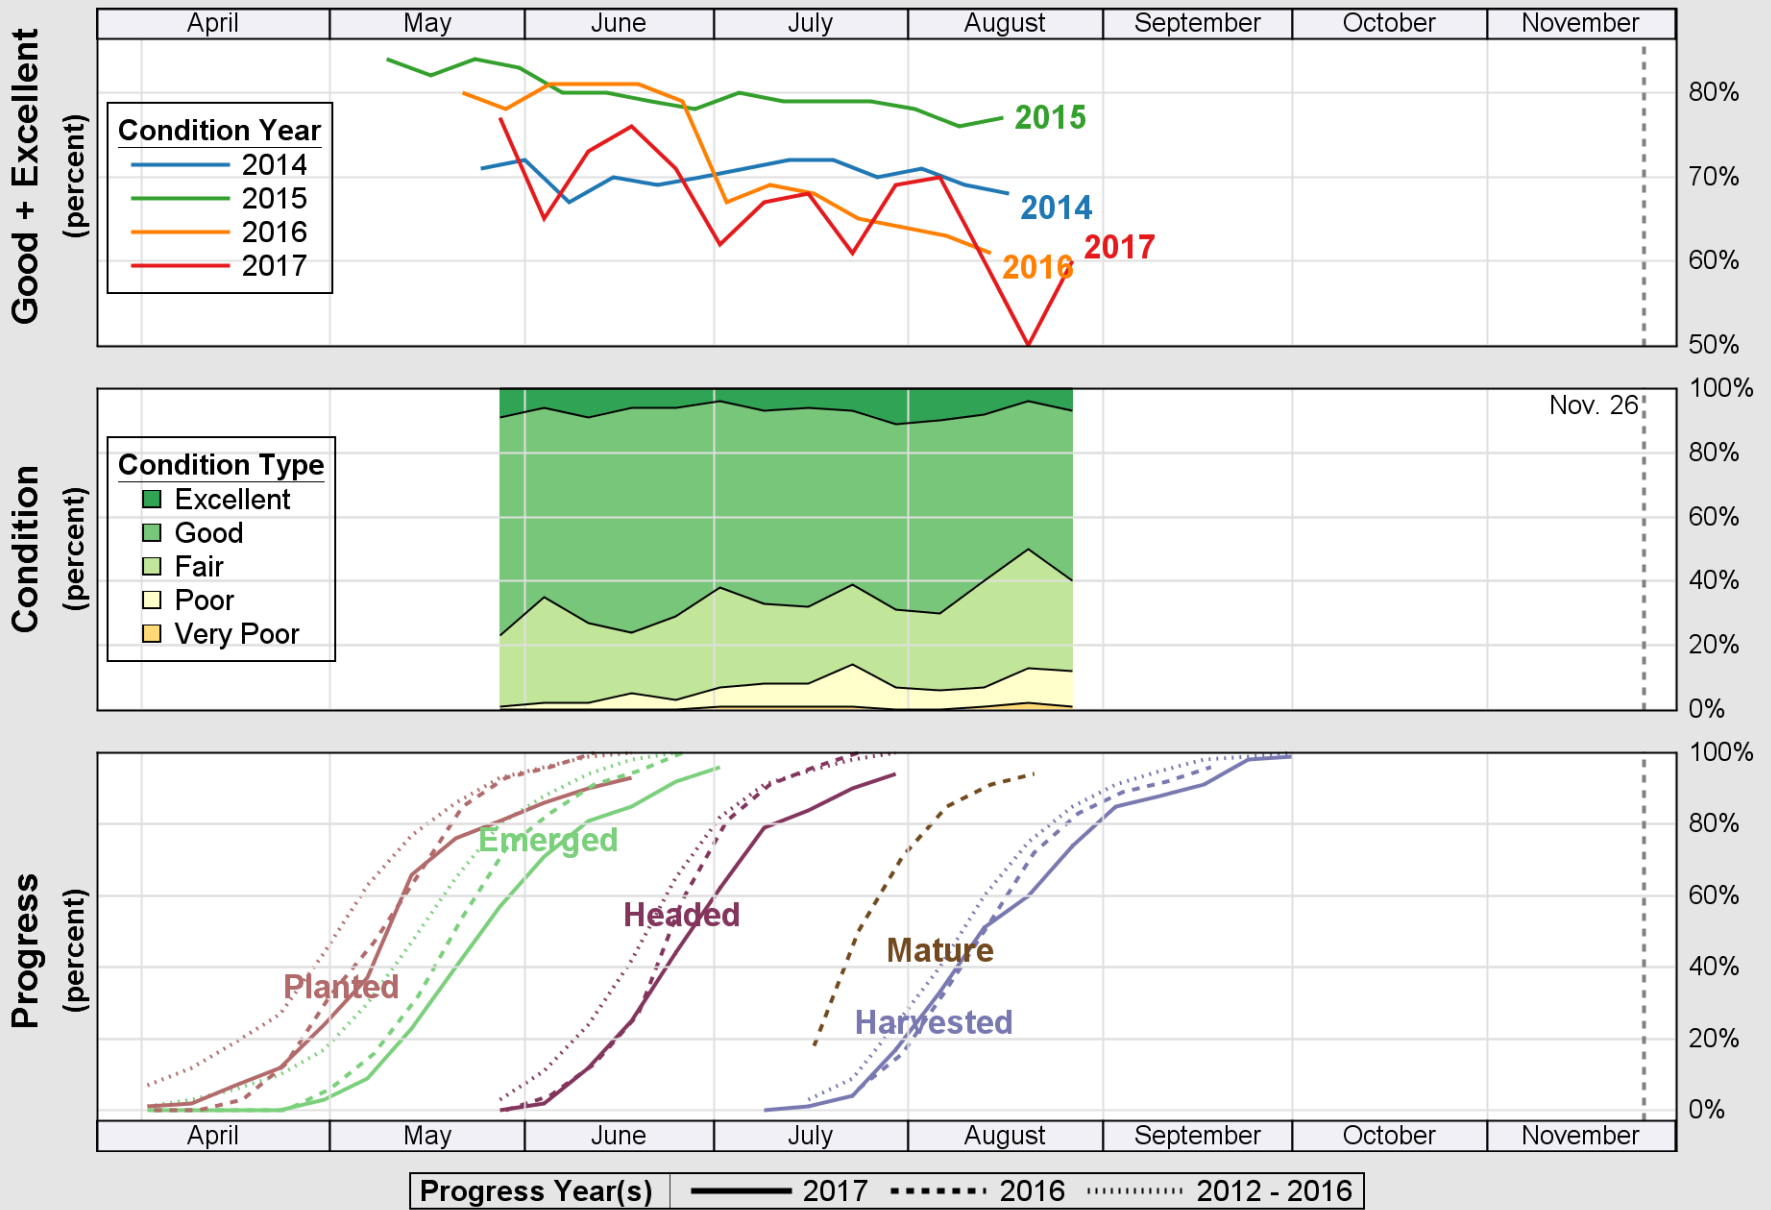

USDA

Crop Progress and Condition: Corn in Michigan , 2017

NASS

Source: National Agricultural Statistics Service (NASS), Crop Progress Report

USDA

Crop Progress and Condition: Oats in Michigan , 2017

NASS

Source: National Agricultural Statistics Service (NASS), Crop Progress Report

USDA

Crop Progress and Condition: Pasture and Range in Michigan , 2017

NASS

Source: National Agricultural Statistics Service (NASS), Crop Progress Report

USDA

Crop Progress and Condition: Soybeans in Michigan , 2017

NASS

Source: National Agricultural Statistics Service (NASS), Crop Progress Report

USDA

Crop Progress and Condition: Sugar Beets in Michigan , 2017

NASS

Source: National Agricultural Statistics Service (NASS), Crop Progress Report

USDA

Crop Progress and Condition: Winter Wheat in Michigan , 2017

NASS

Source: National Agricultural Statistics Service (NASS), Crop Progress Report