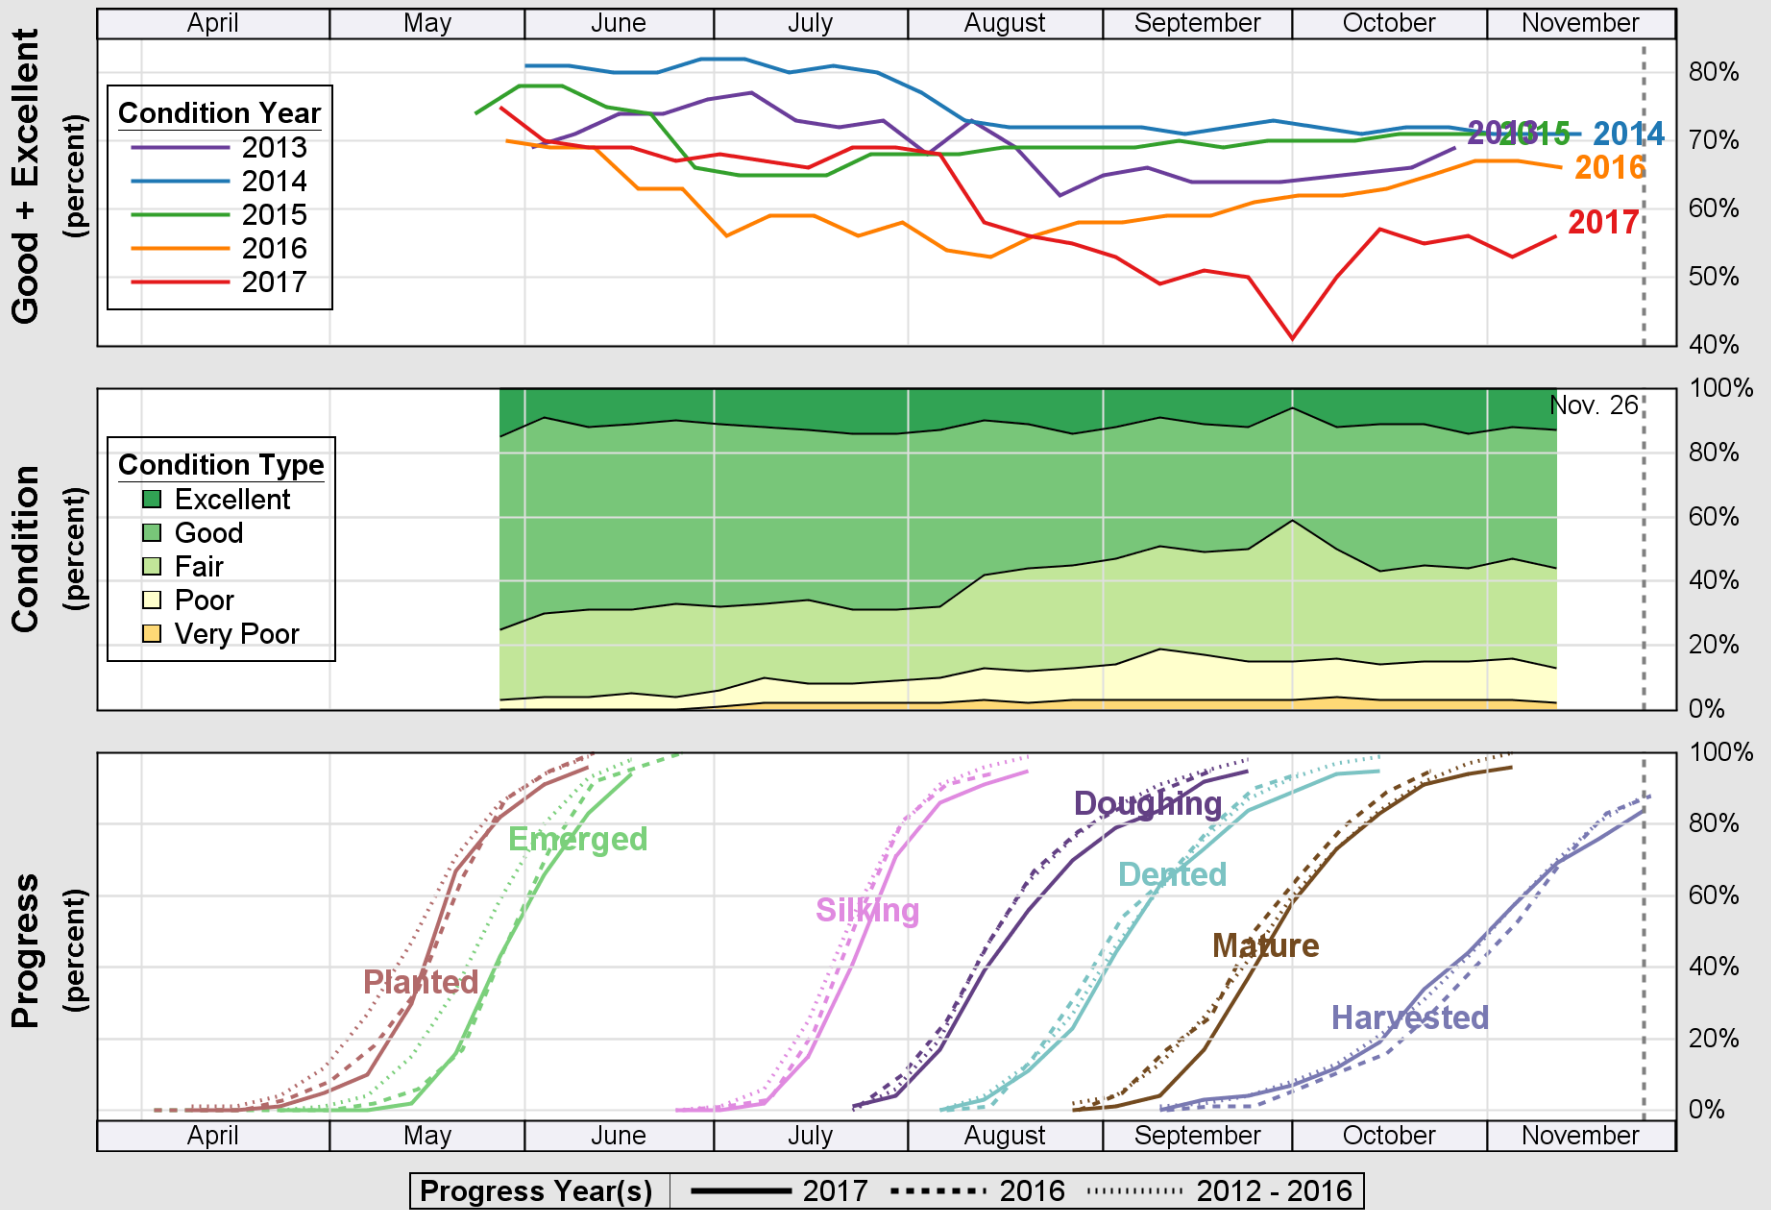

USDA

Crop Progress and Condition: Corn in Michigan , 2017

NASS

Source: National Agricultural Statistics Service (NASS), Crop Progress Report

USDA

Crop Progress and Condition: Oats in Michigan , 2017

NASS

Source: National Agricultural Statistics Service (NASS), Crop Progress Report

USDA

Crop Progress and Condition: Pasture and Range in Michigan , 2017

NASS

Source: National Agricultural Statistics Service (NASS), Crop Progress Report

USDA

Crop Progress and Condition: Soybeans in Michigan , 2017

NASS

Source: National Agricultural Statistics Service (NASS), Crop Progress Report

USDA

Crop Progress and Condition: Sugar Beets in Michigan , 2017

NASS

Source: National Agricultural Statistics Service (NASS), Crop Progress Report