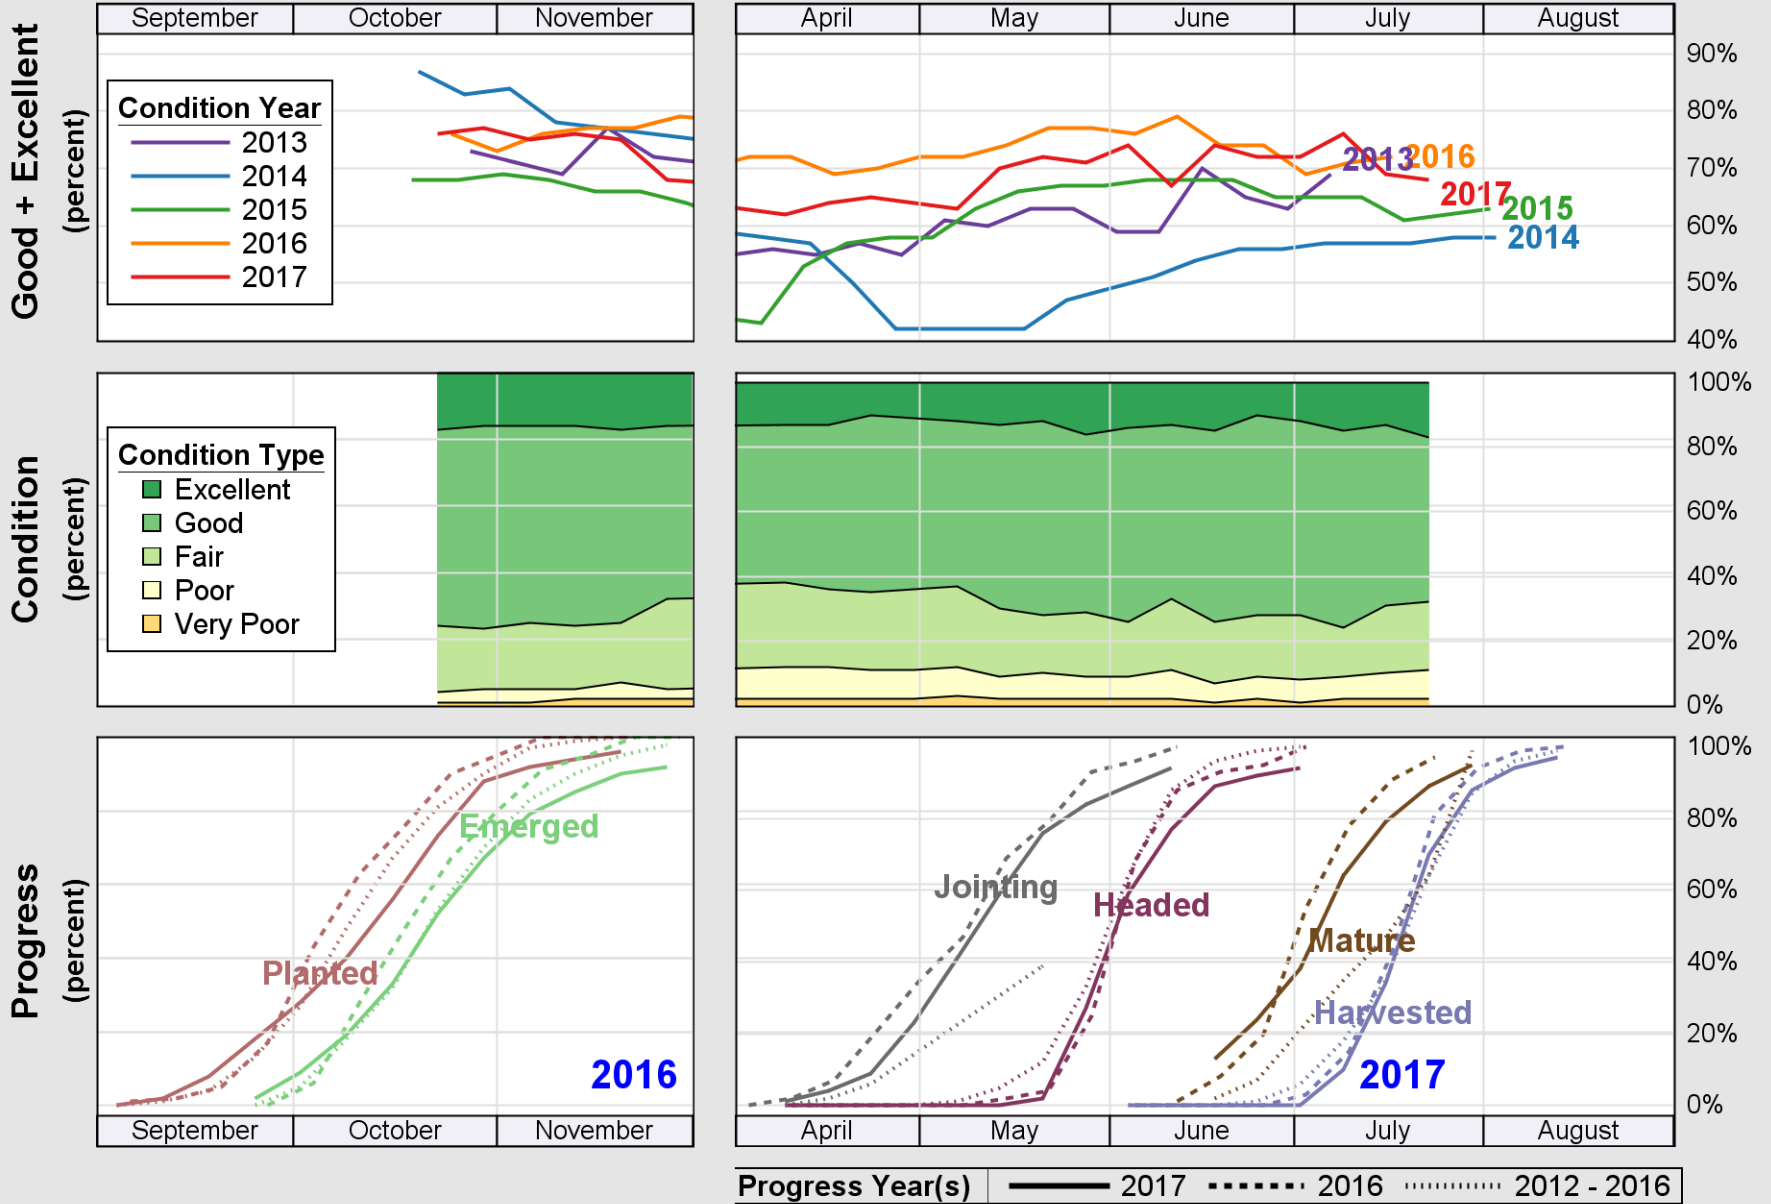

NASS

Source: National Agricultural Statistics Service (NASS), Crop Progress Report

USDA

Crop Progress and Condition: Sugar Beets in Michigan , 2017

NASS

Source: National Agricultural Statistics Service (NASS), Crop Progress Report

USDA

Crop Progress and Condition: Winter Wheat in Michigan , 2017

NASS

Source: National Agricultural Statistics Service (NASS), Crop Progress Report