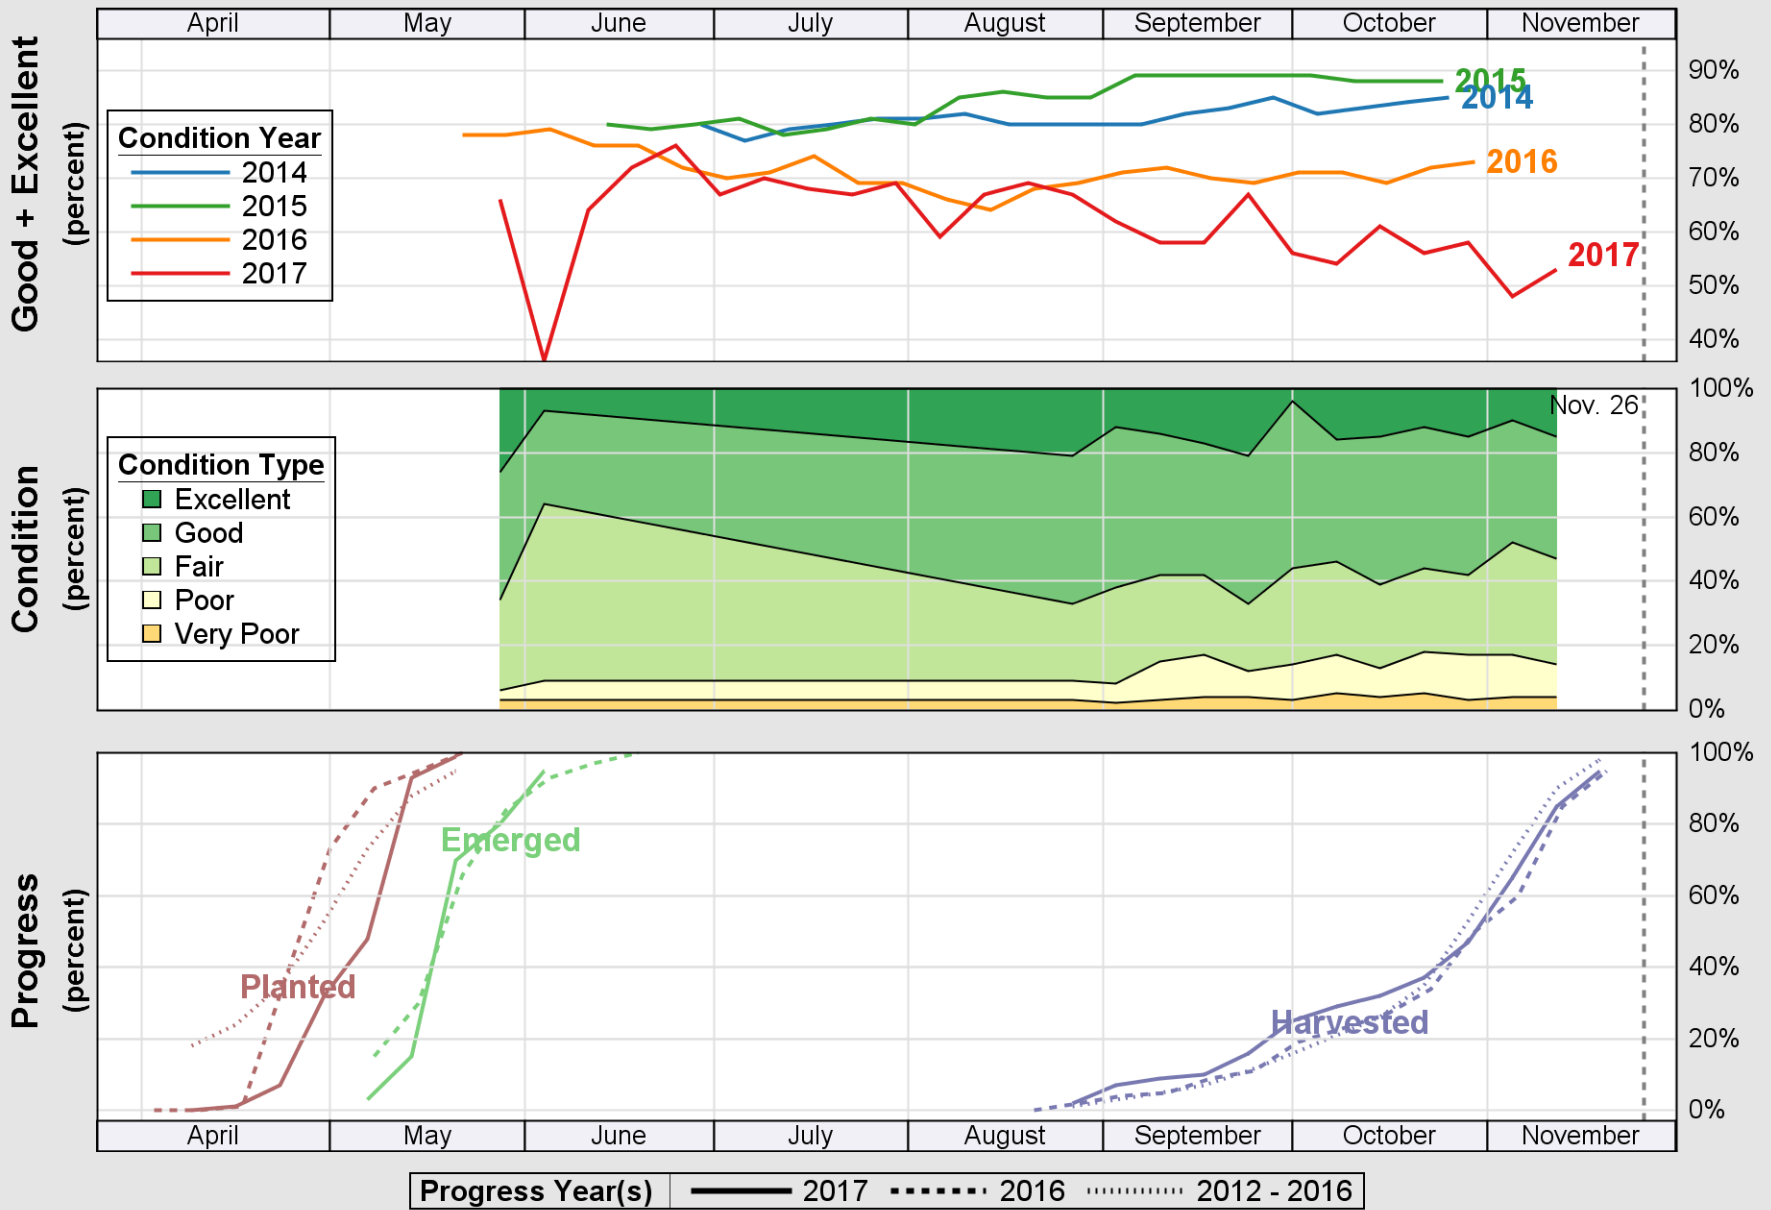

NASS

Source: National Agricultural Statistics Service (NASS), Crop Progress Report

USDA

Crop Progress and Condition: Sugar Beets in Michigan , 2017

NASS

Source: National Agricultural Statistics Service (NASS), Crop Progress Report

USDA

Crop Progress and Condition: Winter Wheat in Michigan , 2017

NASS

Source: National Agricultural Statistics Service (NASS), Crop Progress Report