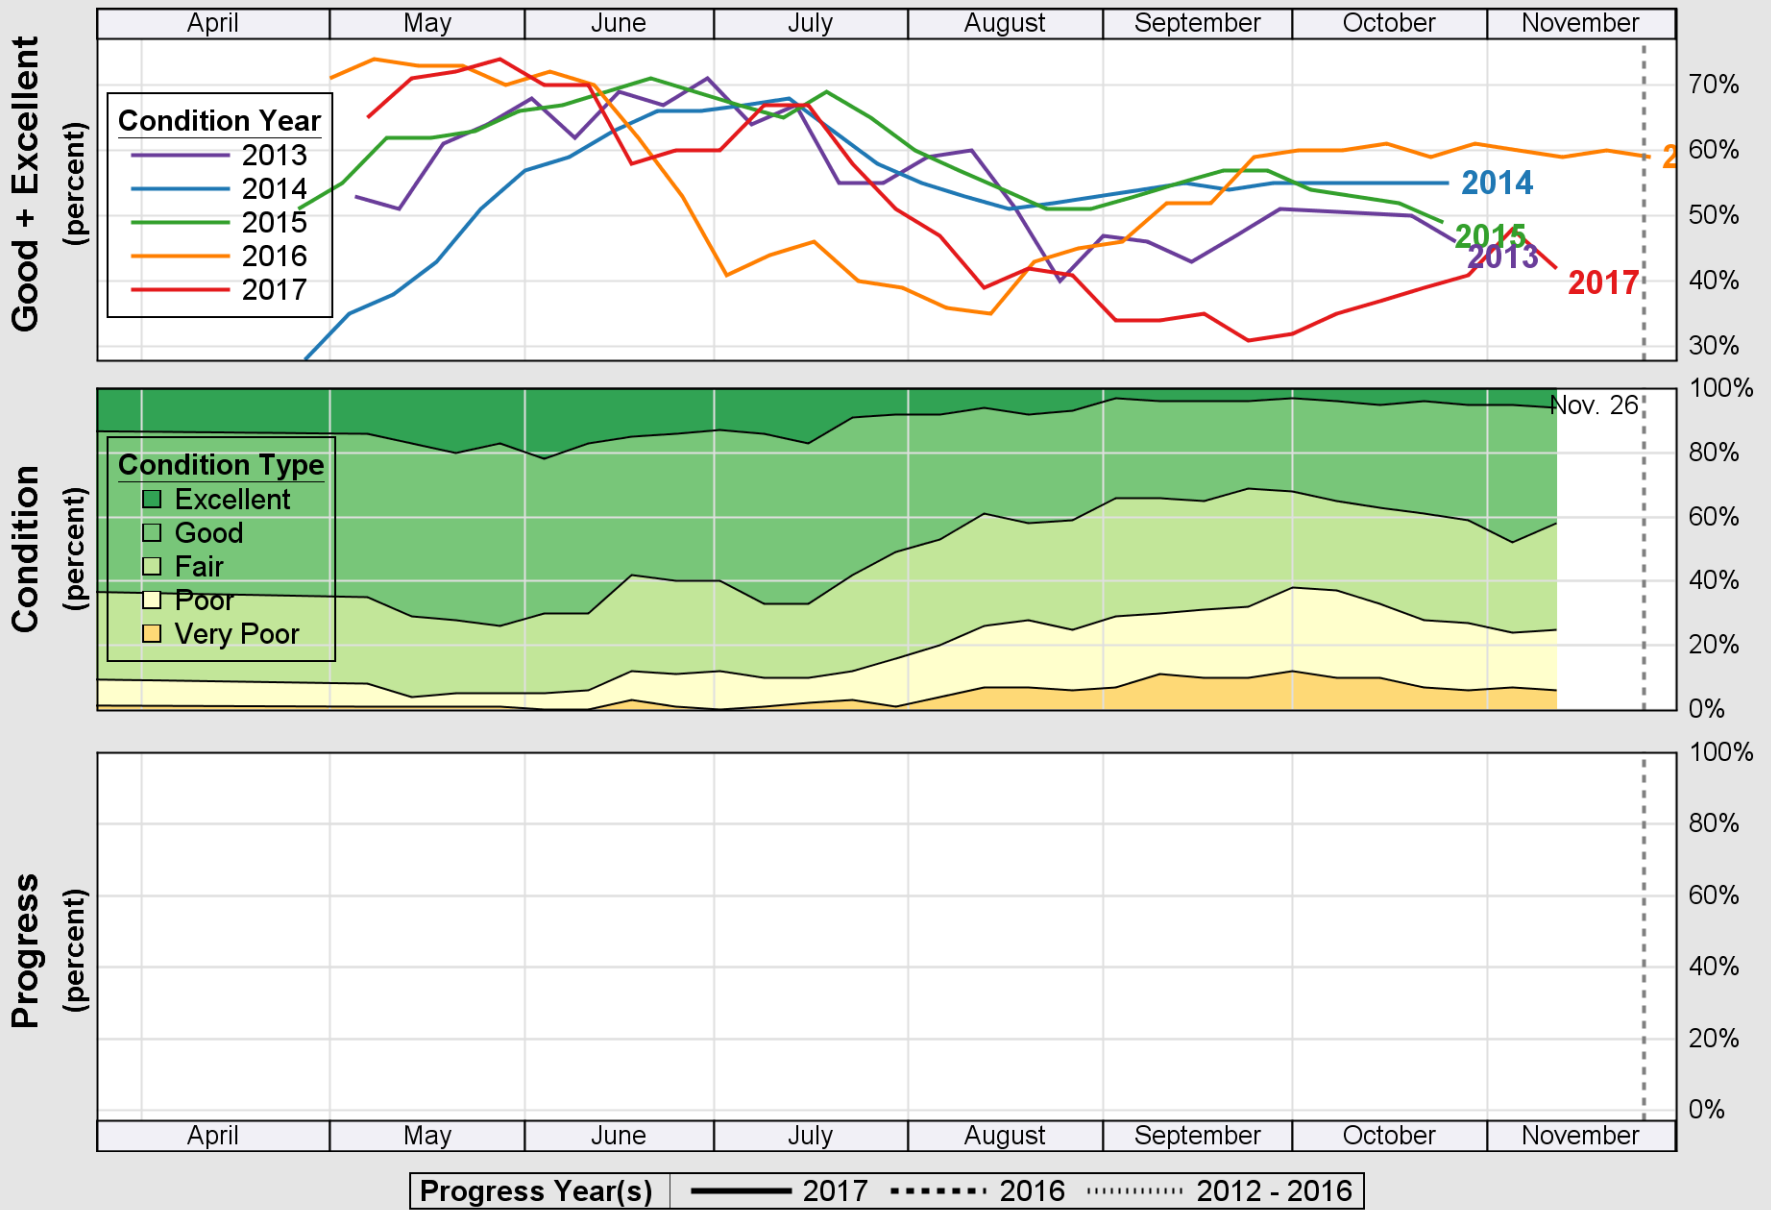

USDA

Crop Progress and Condition: Corn in Michigan , 2017

NASS

Source: National Agricultural Statistics Service (NASS), Crop Progress Report

USDA

Crop Progress and Condition: Oats in Michigan , 2017

NASS

Source: National Agricultural Statistics Service (NASS), Crop Progress Report

USDA

Crop Progress and Condition: Pasture and Range in Michigan , 2017

NASS

Source: National Agricultural Statistics Service (NASS), Crop Progress Report

USDA

Crop Progress and Condition: Soybeans in Michigan , 2017

NASS

Source: National Agricultural Statistics Service (NASS), Crop Progress Report

USDA

Crop Progress and Condition: Sugar Beets in Michigan , 2017

NASS

Source: National Agricultural Statistics Service (NASS), Crop Progress Report