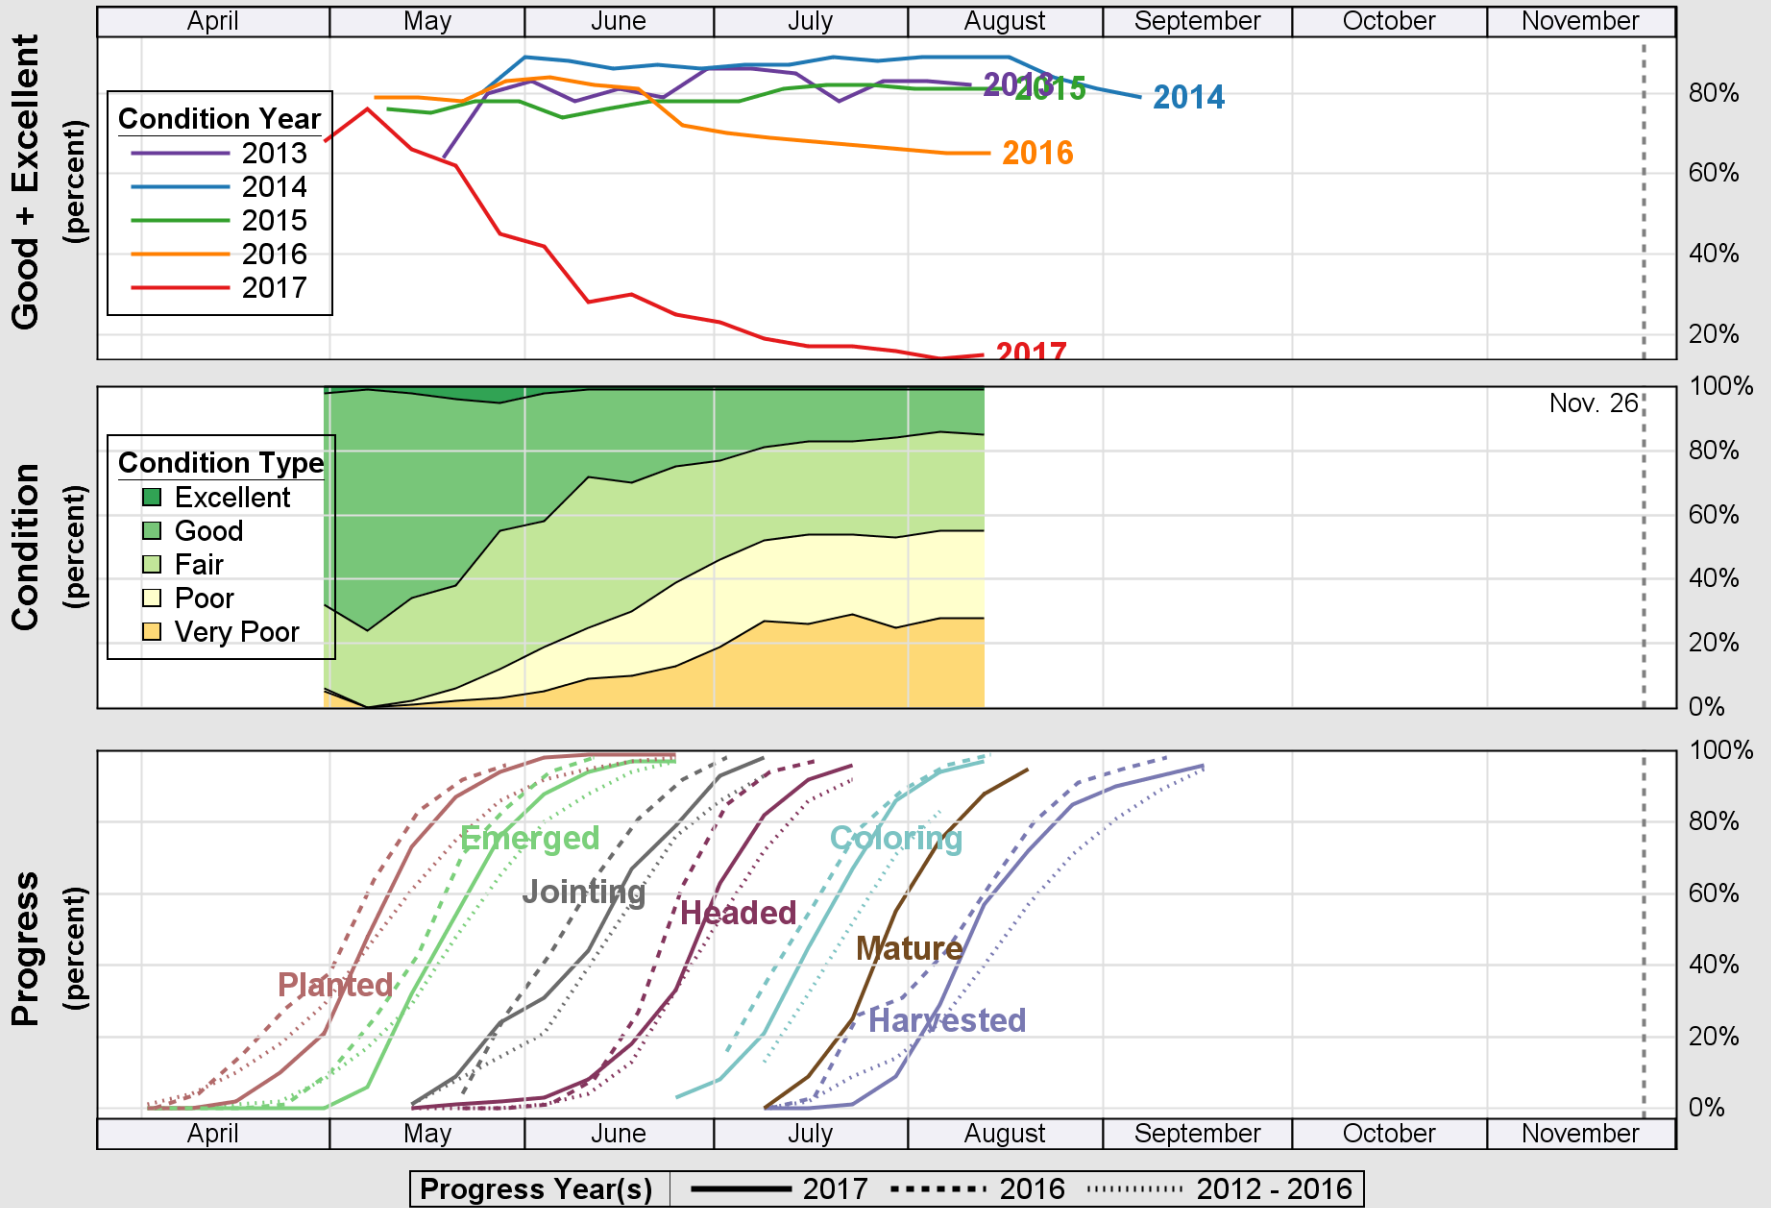

USDA

Crop Progress and Condition: Barley in North Dakota , 2017

NASS

Source: National Agricultural Statistics Service (NASS), Crop Progress Report

USDA

Crop Progress and Condition: Corn in North Dakota , 2017

NASS

Source: National Agricultural Statistics Service (NASS), Crop Progress Report

USDA

Crop Progress and Condition: Durum Wheat in North Dakota , 2017

NASS

Source: National Agricultural Statistics Service (NASS), Crop Progress Report

Source: National Agricultural Statistics Service (NASS), Crop Progress Report

USDA Crop Progress and Condition: Pasture and Range in North Dakota , 2017 NASS

Source: National Agricultural Statistics Service (NASS), Crop Progress Report