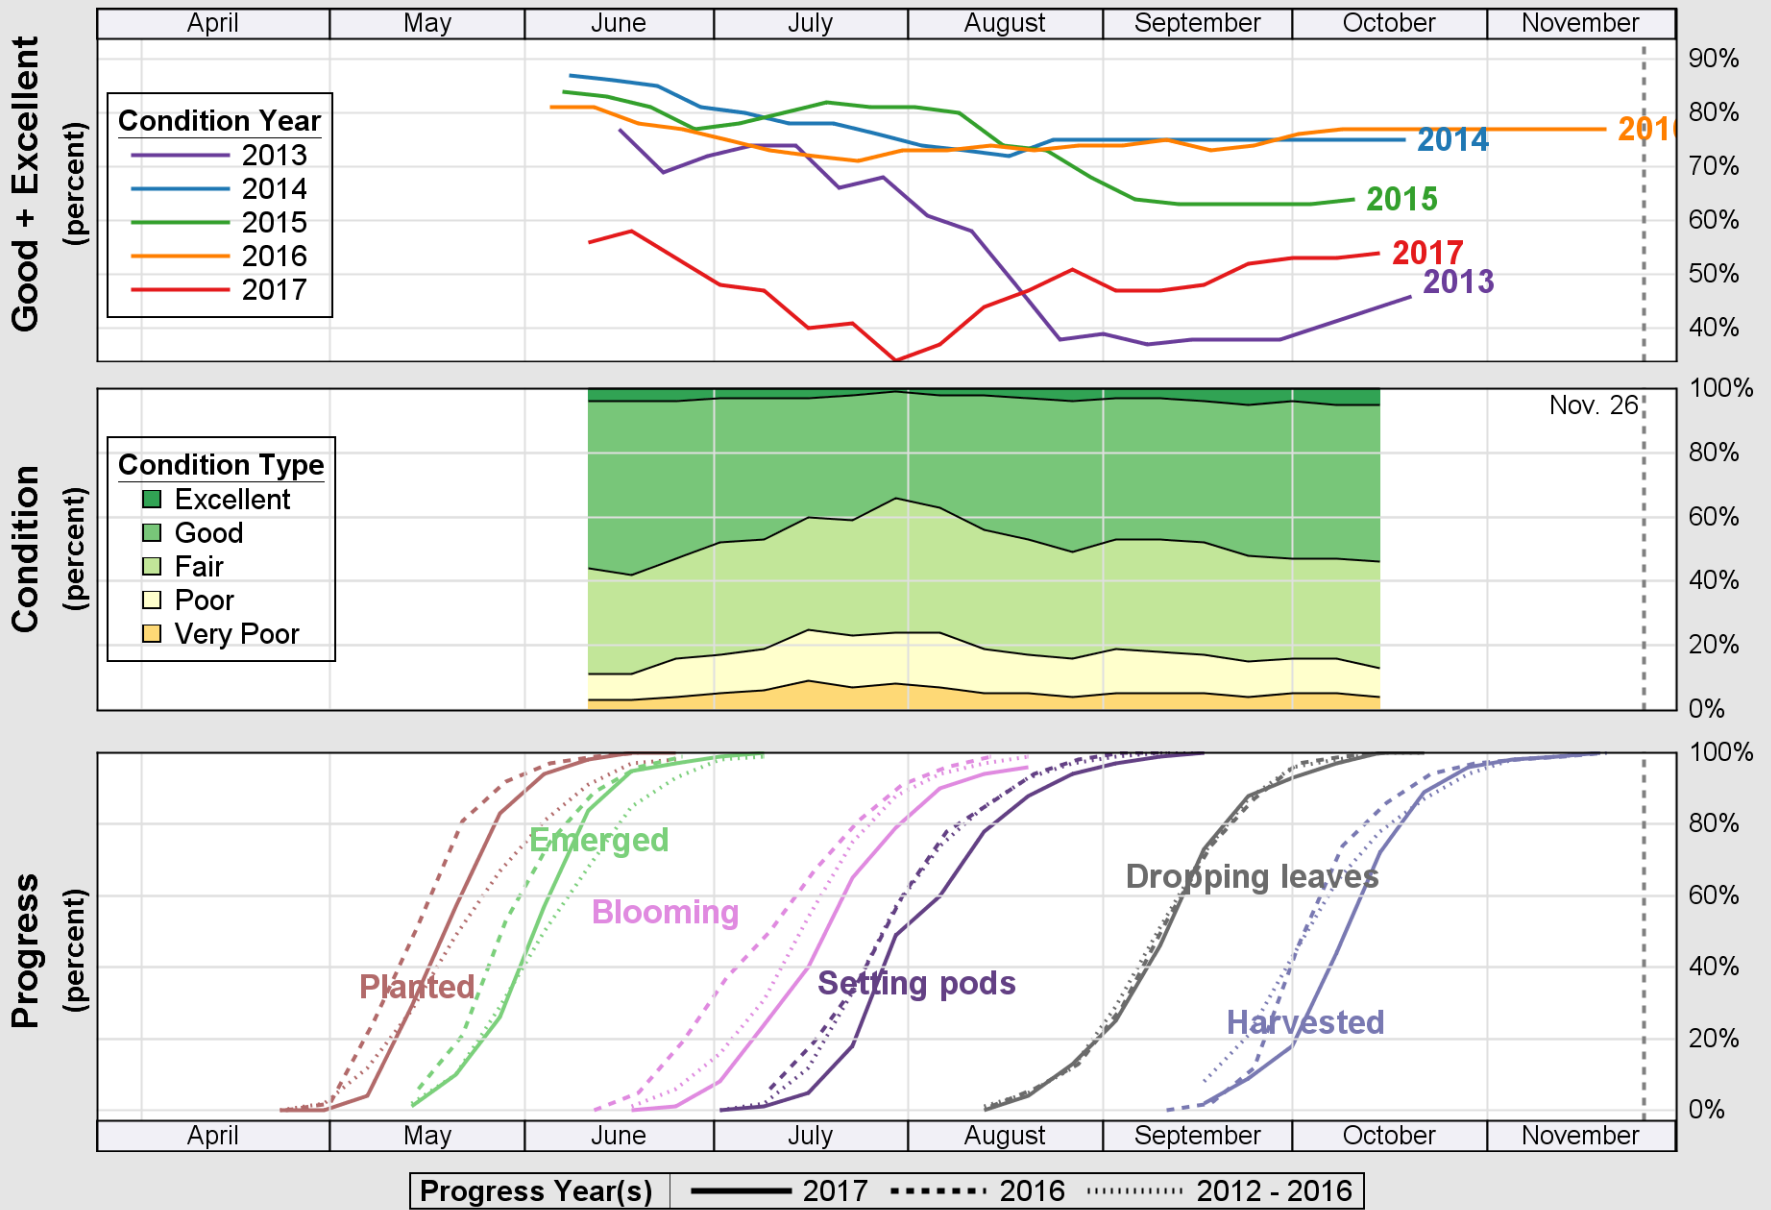

NASS

Source: National Agricultural Statistics Service (NASS), Crop Progress Report

USDA

Crop Progress and Condition: Durum Wheat in North Dakota , 2017

NASS

Source: National Agricultural Statistics Service (NASS), Crop Progress Report

Source: National Agricultural Statistics Service (NASS), Crop Progress Report

USDA Crop Progress and Condition: Pasture and Range in North Dakota , 2017 NASS

Source: National Agricultural Statistics Service (NASS), Crop Progress Report

USDA

Crop Progress and Condition: Soybeans in North Dakota , 2017

NASS

Source: National Agricultural Statistics Service (NASS), Crop Progress Report

USDA

Crop Progress and Condition: Spring Wheat in North Dakota , 2017