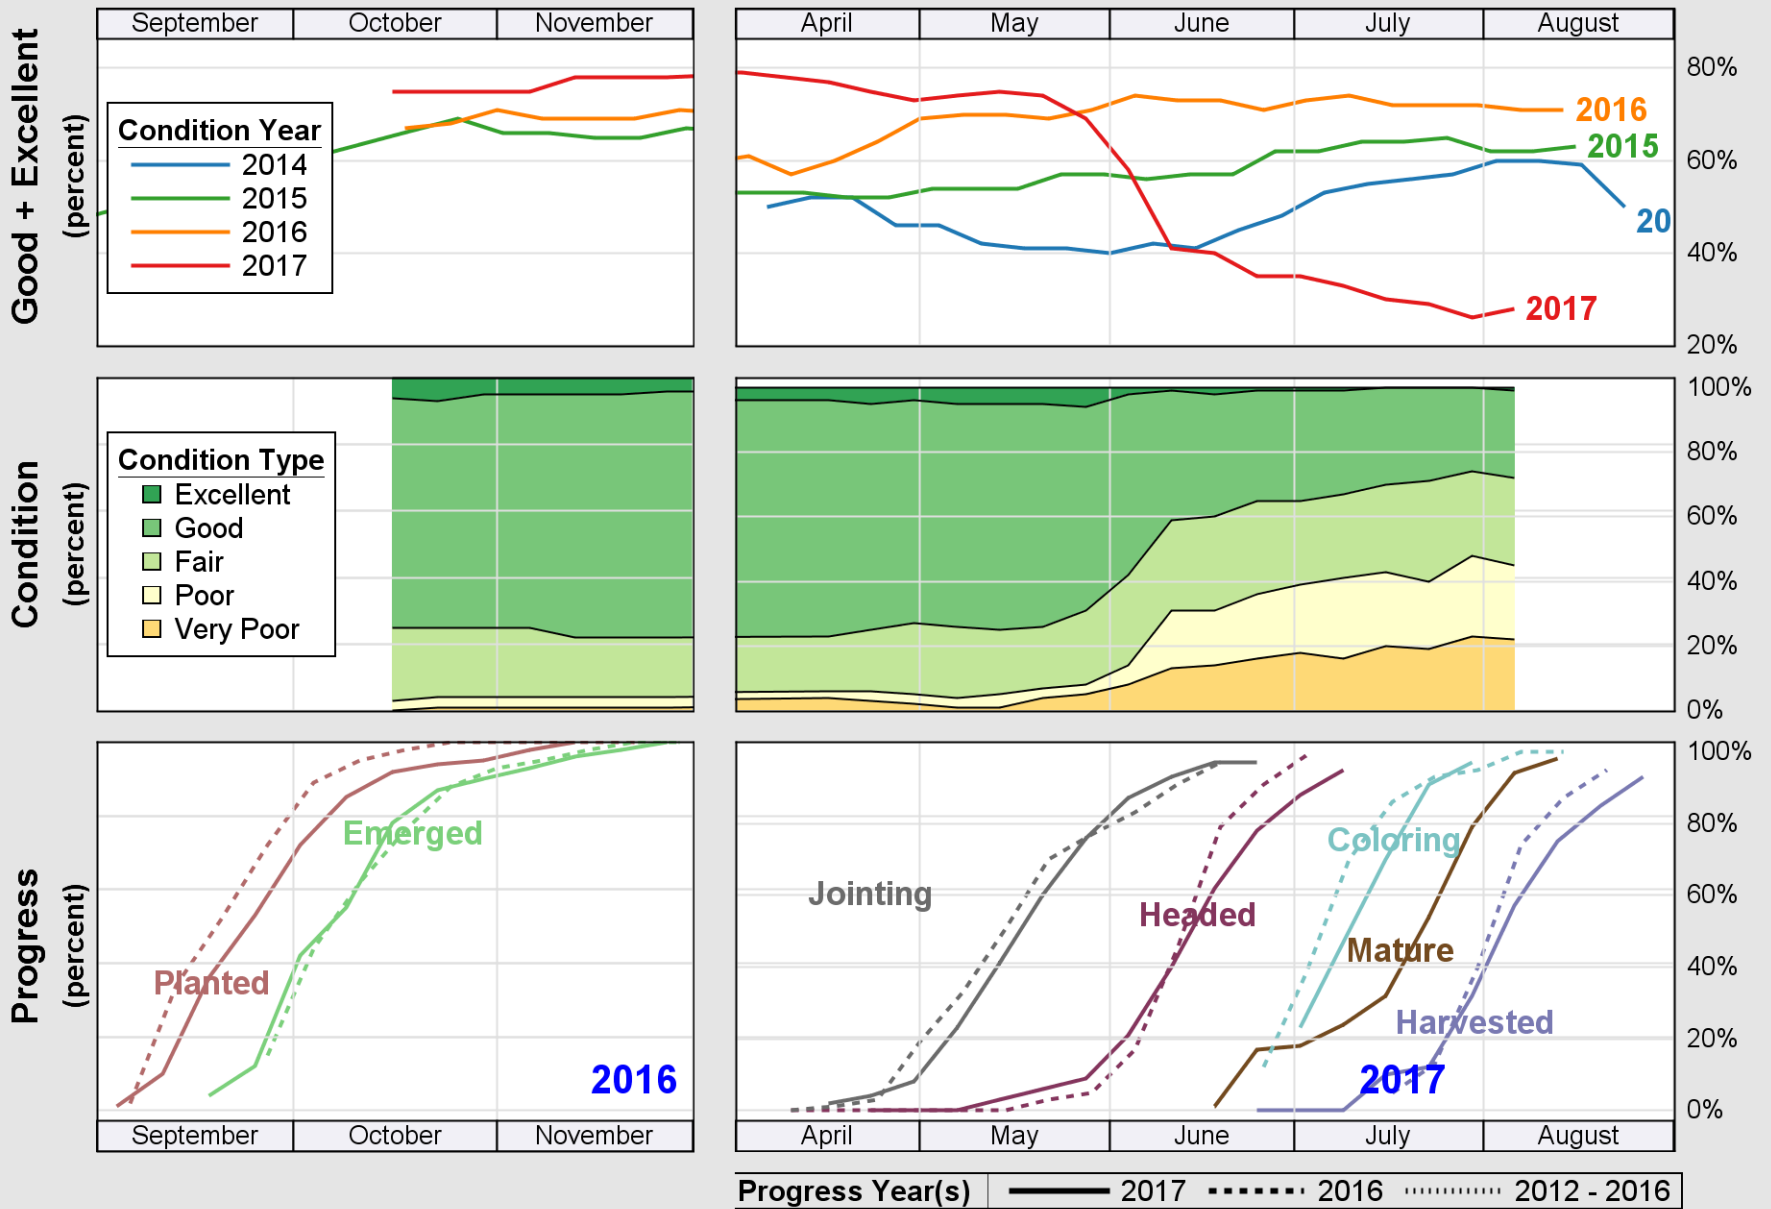

NASS

Source: National Agricultural Statistics Service (NASS), Crop Progress Report

USDA

Crop Progress and Condition: Sugar Beets in North Dakota , 2017

NASS

Source: National Agricultural Statistics Service (NASS), Crop Progress Report

USDA

Crop Progress and Condition: Sunflower in North Dakota , 2017

NASS

Source: National Agricultural Statistics Service (NASS), Crop Progress Report

USDA

Crop Progress and Condition: Winter Wheat in North Dakota, 2017

NASS

Source: National Agricultural Statistics Service (NASS), Crop Progress Report