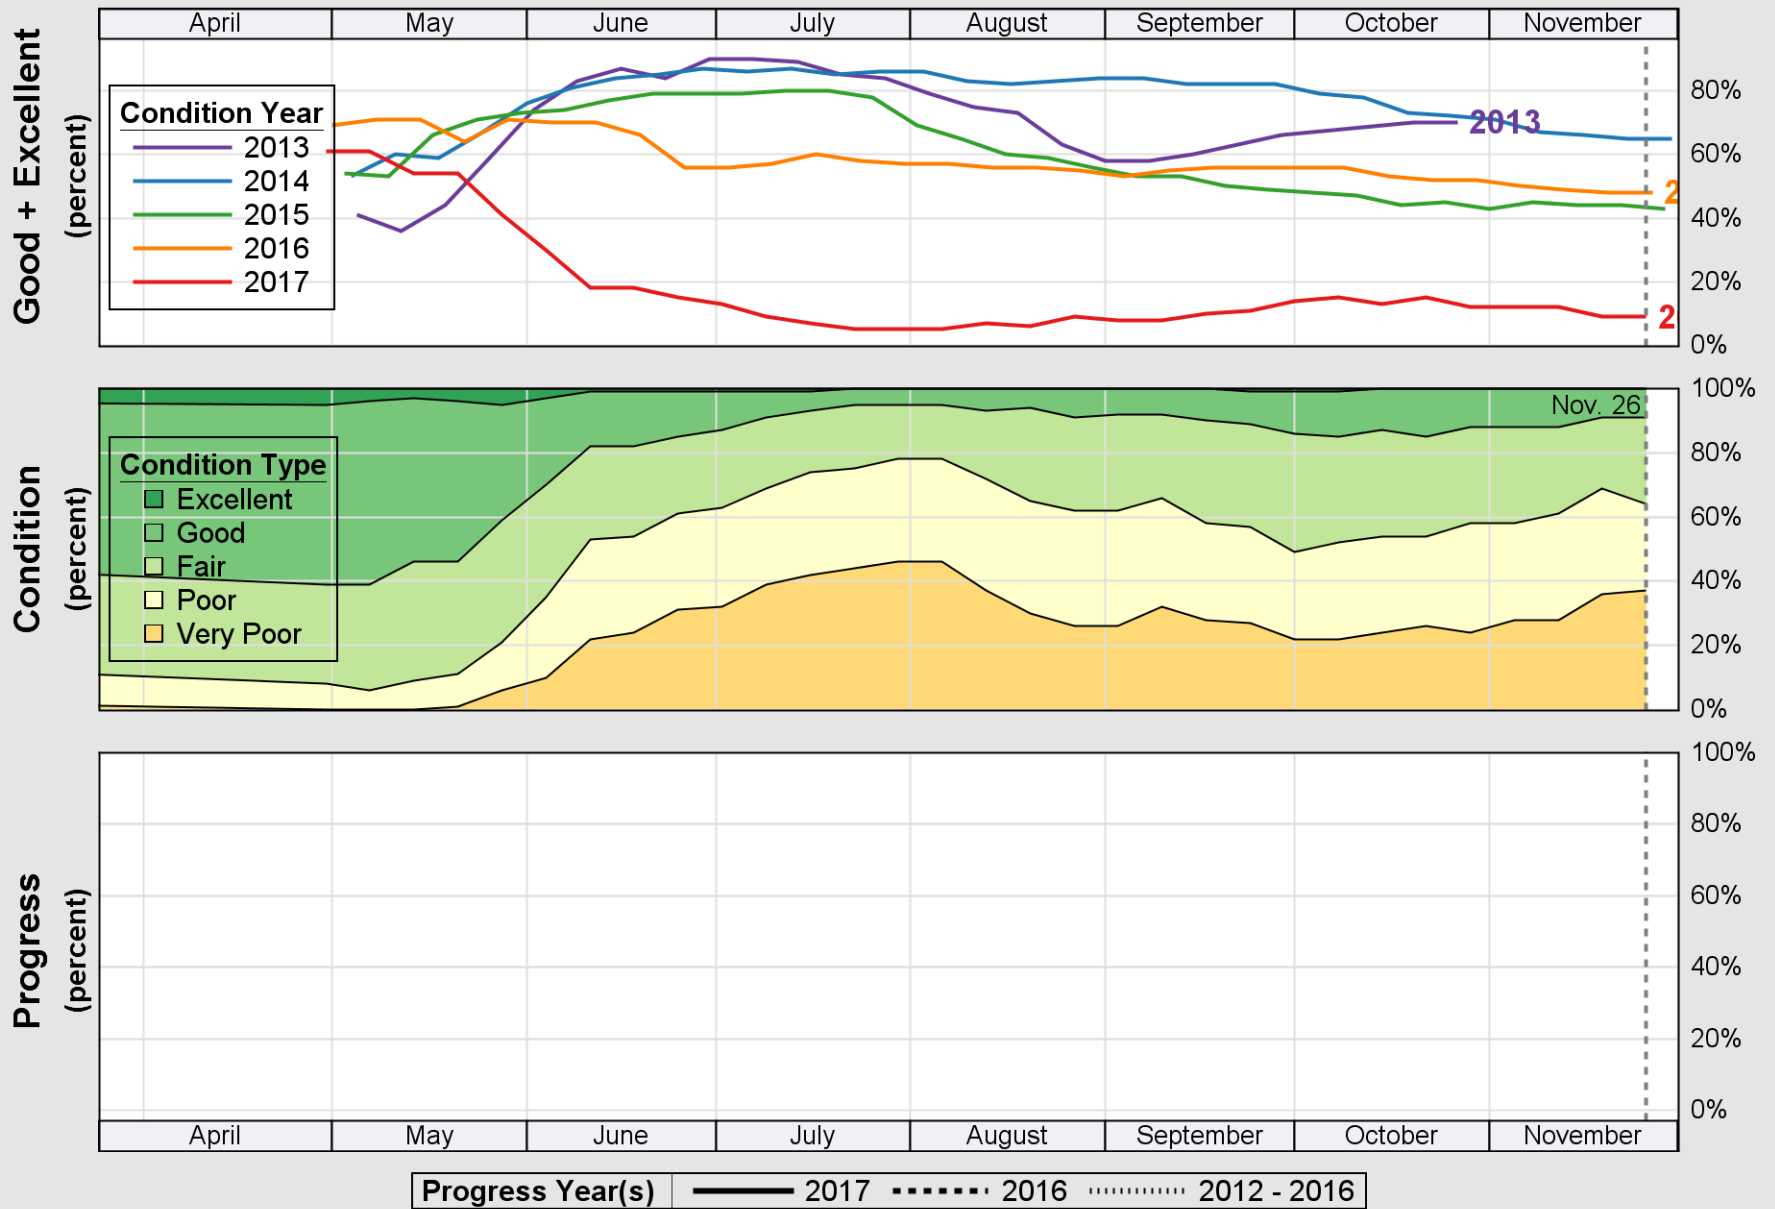

USDA

Crop Progress and Condition: Barley in North Dakota , 2017

NASS

Source: National Agricultural Statistics Service (NASS), Crop Progress Report

USDA

Crop Progress and Condition: Corn in North Dakota , 2017

NASS

Source: National Agricultural Statistics Service (NASS), Crop Progress Report

USDA

Crop Progress and Condition: Durum Wheat in North Dakota , 2017

NASS

Source: National Agricultural Statistics Service (NASS), Crop Progress Report

Source: National Agricultural Statistics Service (NASS), Crop Progress Report

USDA Crop Progress and Condition: Pasture and Range in North Dakota , 2017 NASS

Source: National Agricultural Statistics Service (NASS), Crop Progress Report