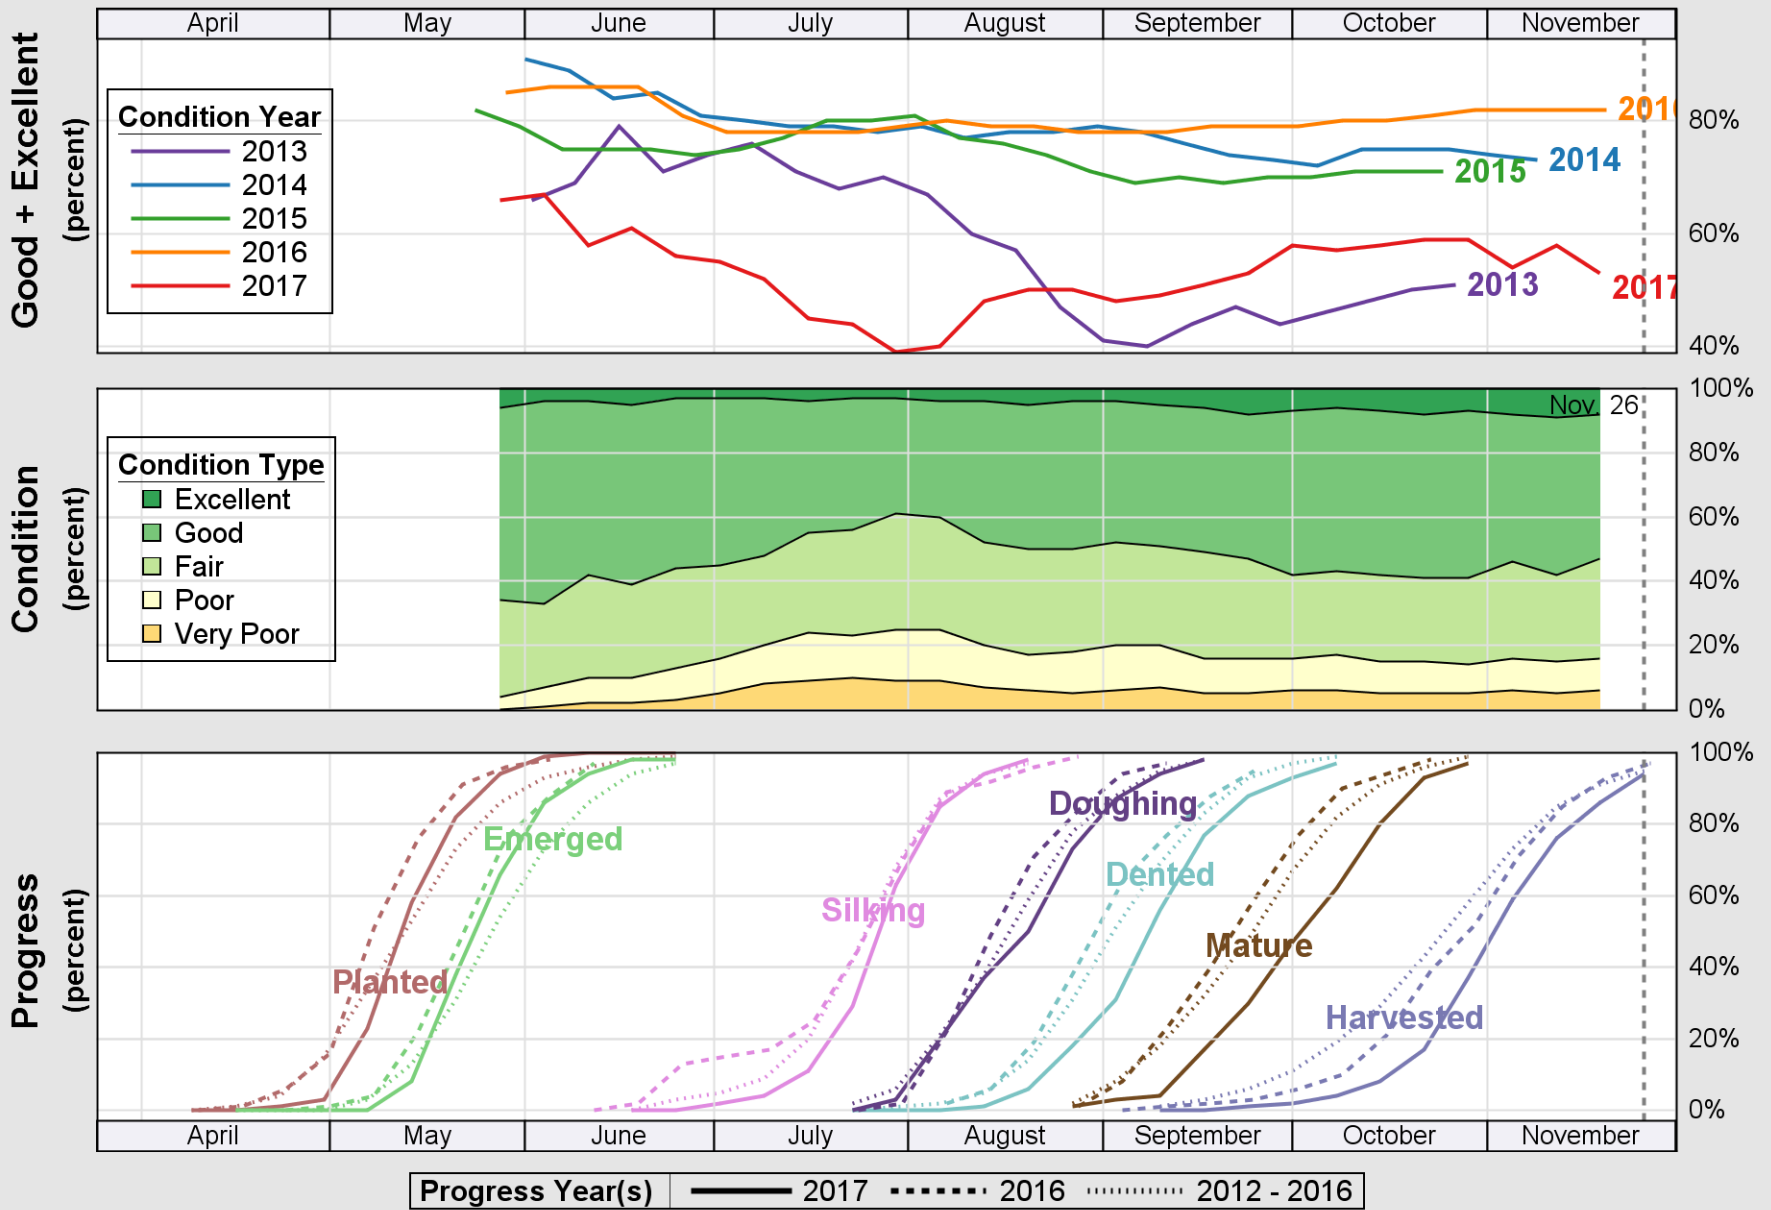

USDA

Crop Progress and Condition: Barley in North Dakota , 2017

NASS

Source: National Agricultural Statistics Service (NASS), Crop Progress Report

USDA

Crop Progress and Condition: Corn in North Dakota , 2017

NASS

Source: National Agricultural Statistics Service (NASS), Crop Progress Report

USDA

Crop Progress and Condition: Durum Wheat in North Dakota , 2017

NASS

Source: National Agricultural Statistics Service (NASS), Crop Progress Report

Source: National Agricultural Statistics Service (NASS), Crop Progress Report

USDA Crop Progress and Condition: Pasture and Range in North Dakota , 2017 NASS

Source: National Agricultural Statistics Service (NASS), Crop Progress Report