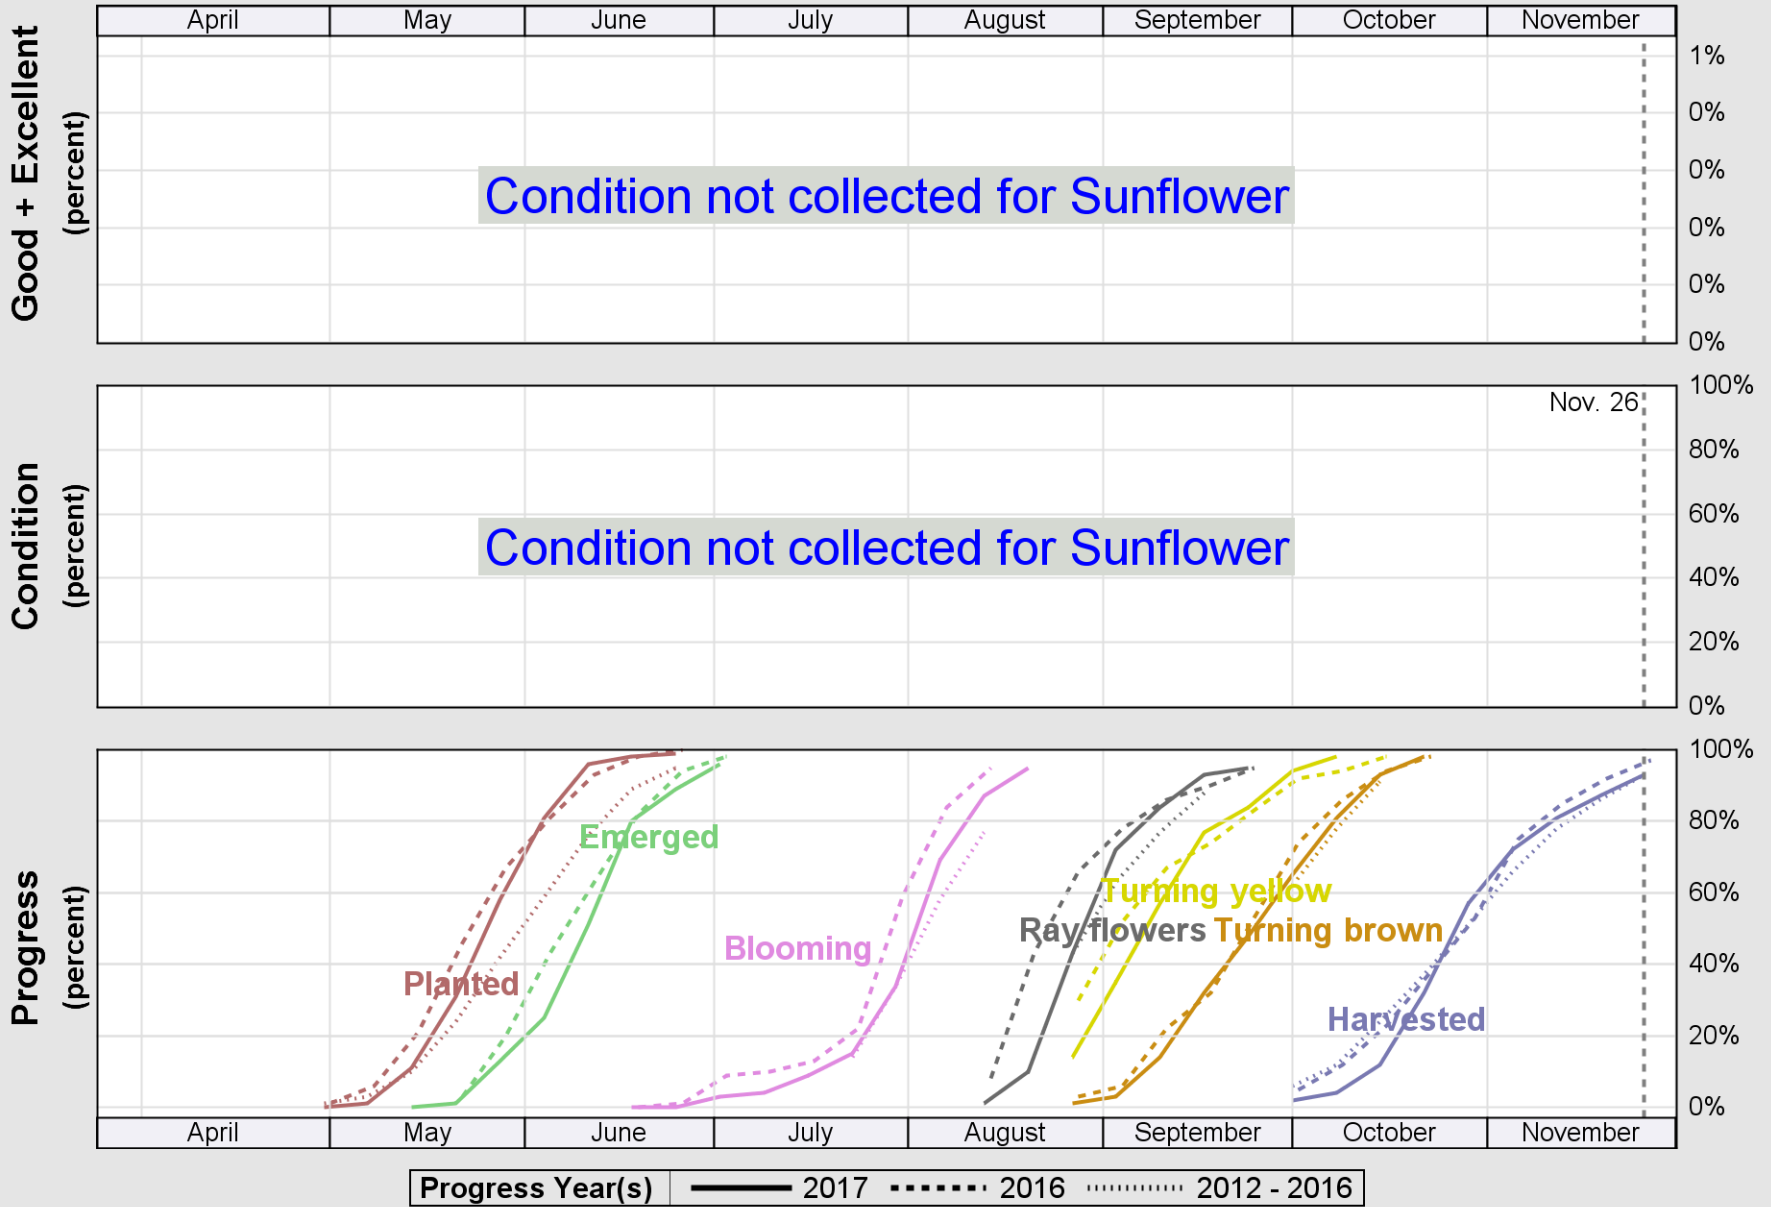

NASS

Source: National Agricultural Statistics Service (NASS), Crop Progress Report

USDA

Crop Progress and Condition: Sugar Beets in North Dakota , 2017

NASS

Source: National Agricultural Statistics Service (NASS), Crop Progress Report

USDA

Crop Progress and Condition: Sunflower in North Dakota , 2017

NASS

Source: National Agricultural Statistics Service (NASS), Crop Progress Report

USDA

Crop Progress and Condition: Winter Wheat in North Dakota, 2017