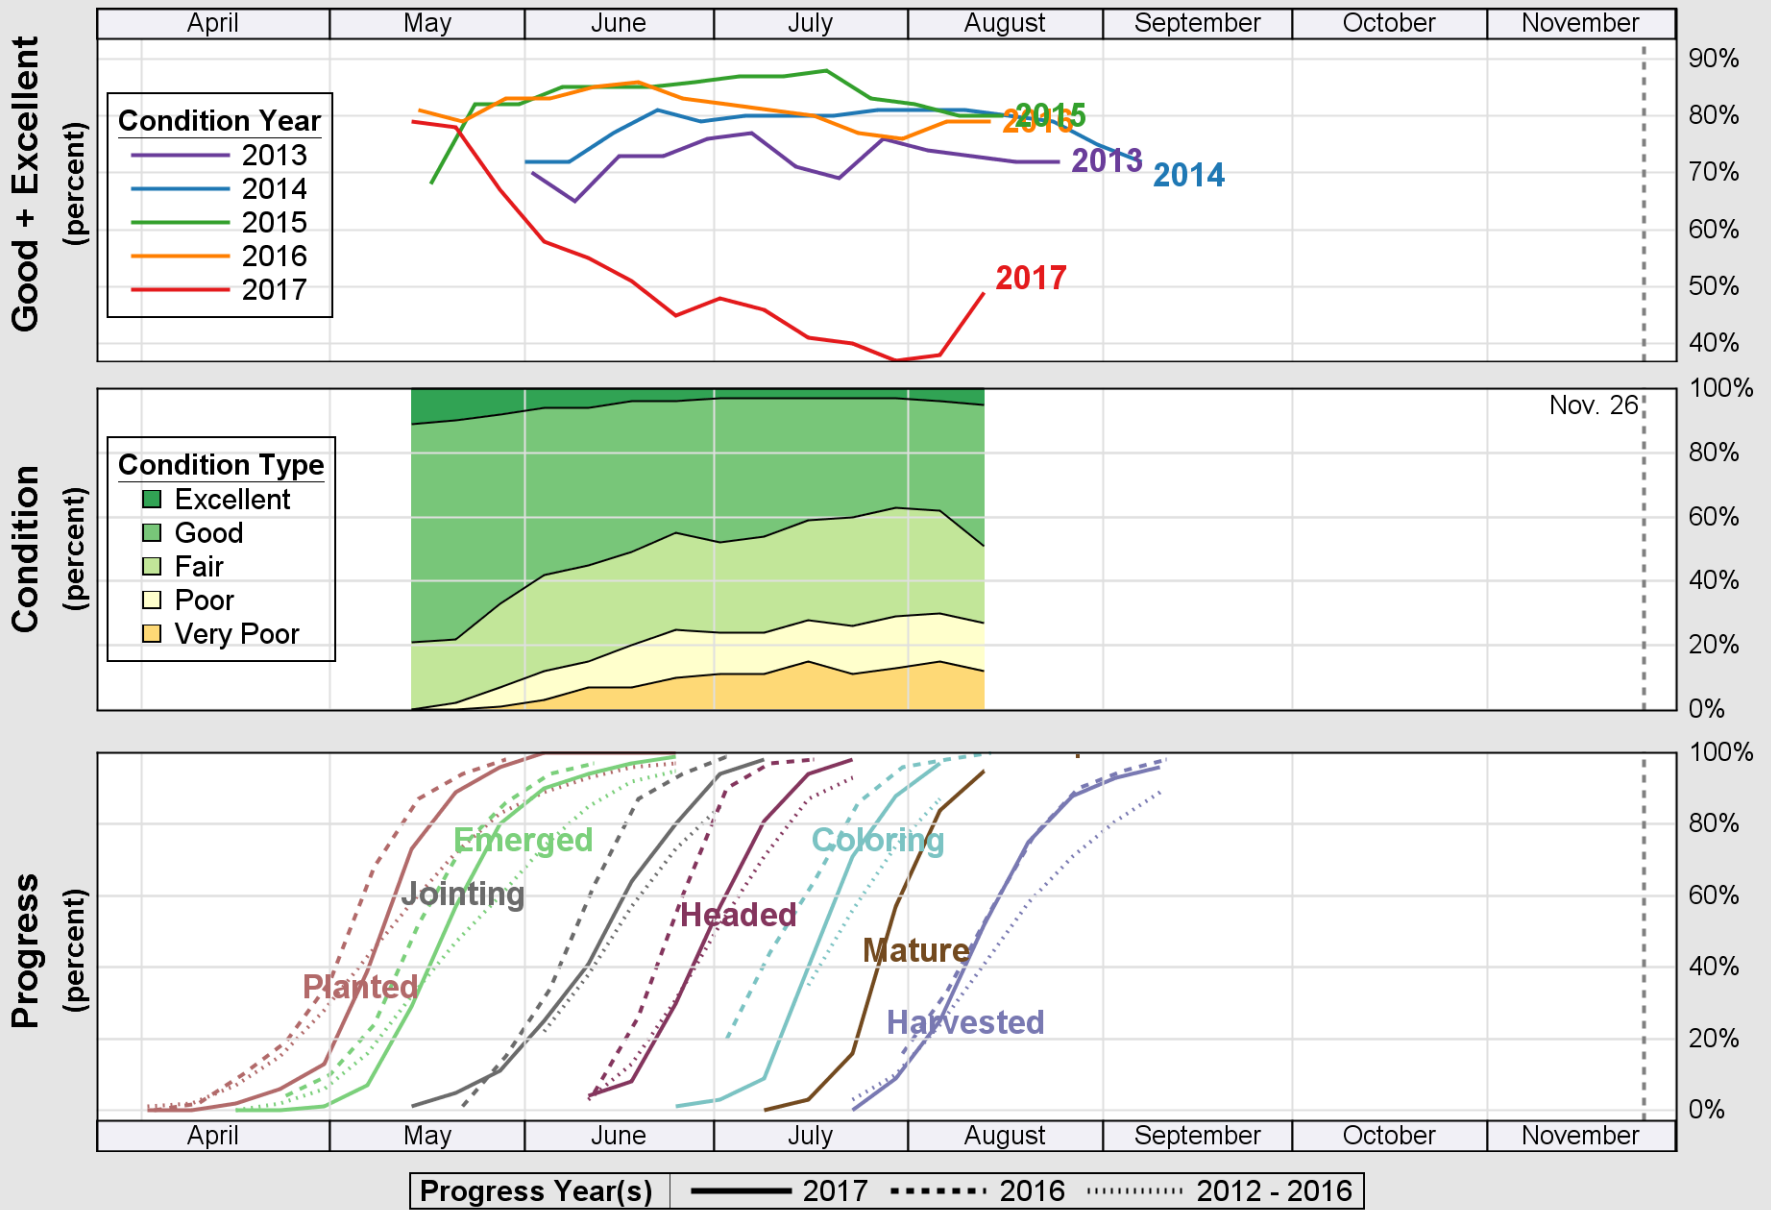

USDA

Crop Progress and Condition: Barley in North Dakota , 2017

NASS

Source: National Agricultural Statistics Service (NASS), Crop Progress Report

USDA

Crop Progress and Condition: Corn in North Dakota , 2017

NASS

Source: National Agricultural Statistics Service (NASS), Crop Progress Report

USDA

Crop Progress and Condition: Durum Wheat in North Dakota , 2017

NASS

Source: National Agricultural Statistics Service (NASS), Crop Progress Report