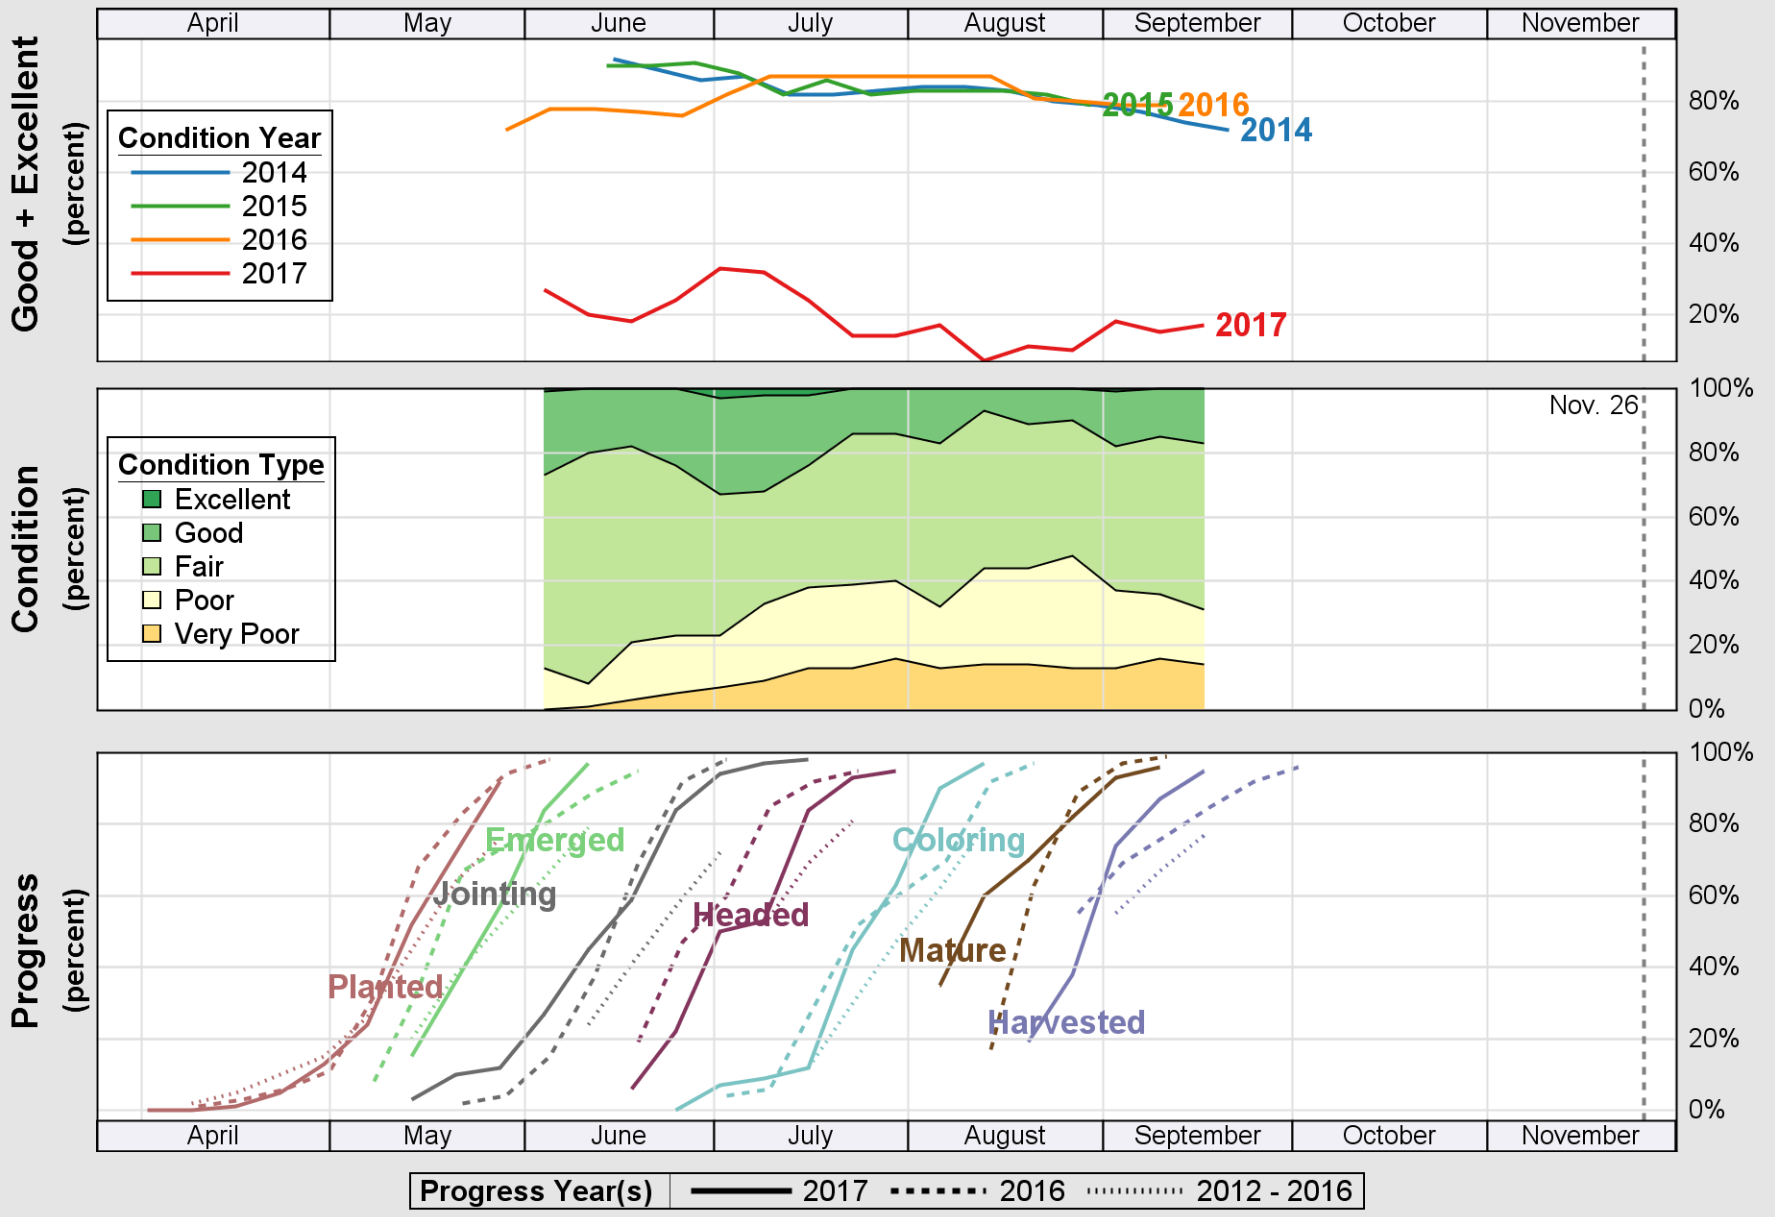

USDA

Crop Progress and Condition: Barley in North Dakota , 2017

NASS

Source: National Agricultural Statistics Service (NASS), Crop Progress Report

USDA

Crop Progress and Condition: Corn in North Dakota , 2017

NASS

Source: National Agricultural Statistics Service (NASS), Crop Progress Report

USDA

Crop Progress and Condition: Durum Wheat in North Dakota , 2017

NASS

Source: National Agricultural Statistics Service (NASS), Crop Progress Report

Source: National Agricultural Statistics Service (NASS), Crop Progress Report

USDA Crop Progress and Condition: Pasture and Range in North Dakota , 2017 NASS

Source: National Agricultural Statistics Service (NASS), Crop Progress Report