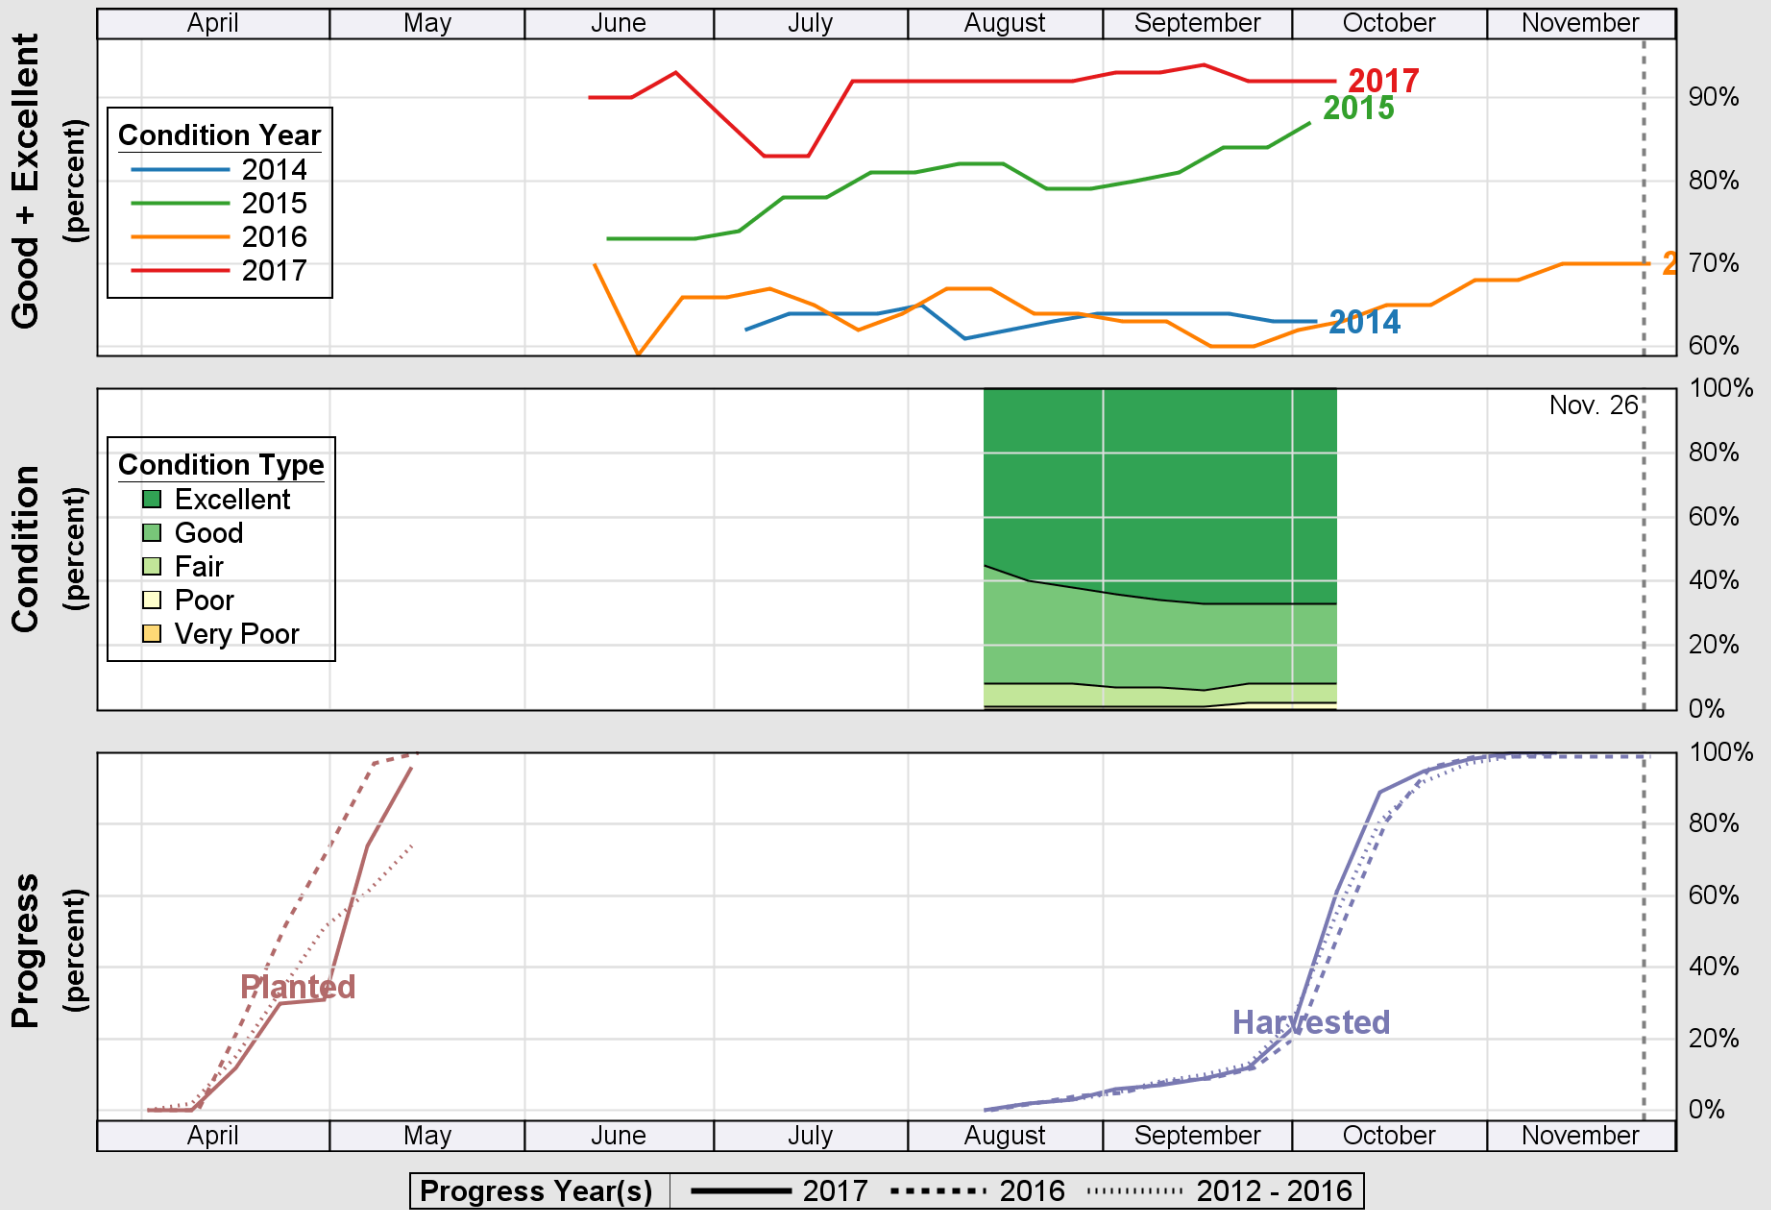

NASS

Source: National Agricultural Statistics Service (NASS), Crop Progress Report

USDA

Crop Progress and Condition: Sugar Beets in North Dakota , 2017

NASS

Source: National Agricultural Statistics Service (NASS), Crop Progress Report

USDA

Crop Progress and Condition: Sunflower in North Dakota , 2017

NASS

Source: National Agricultural Statistics Service (NASS), Crop Progress Report

USDA

Crop Progress and Condition: Winter Wheat in North Dakota, 2017