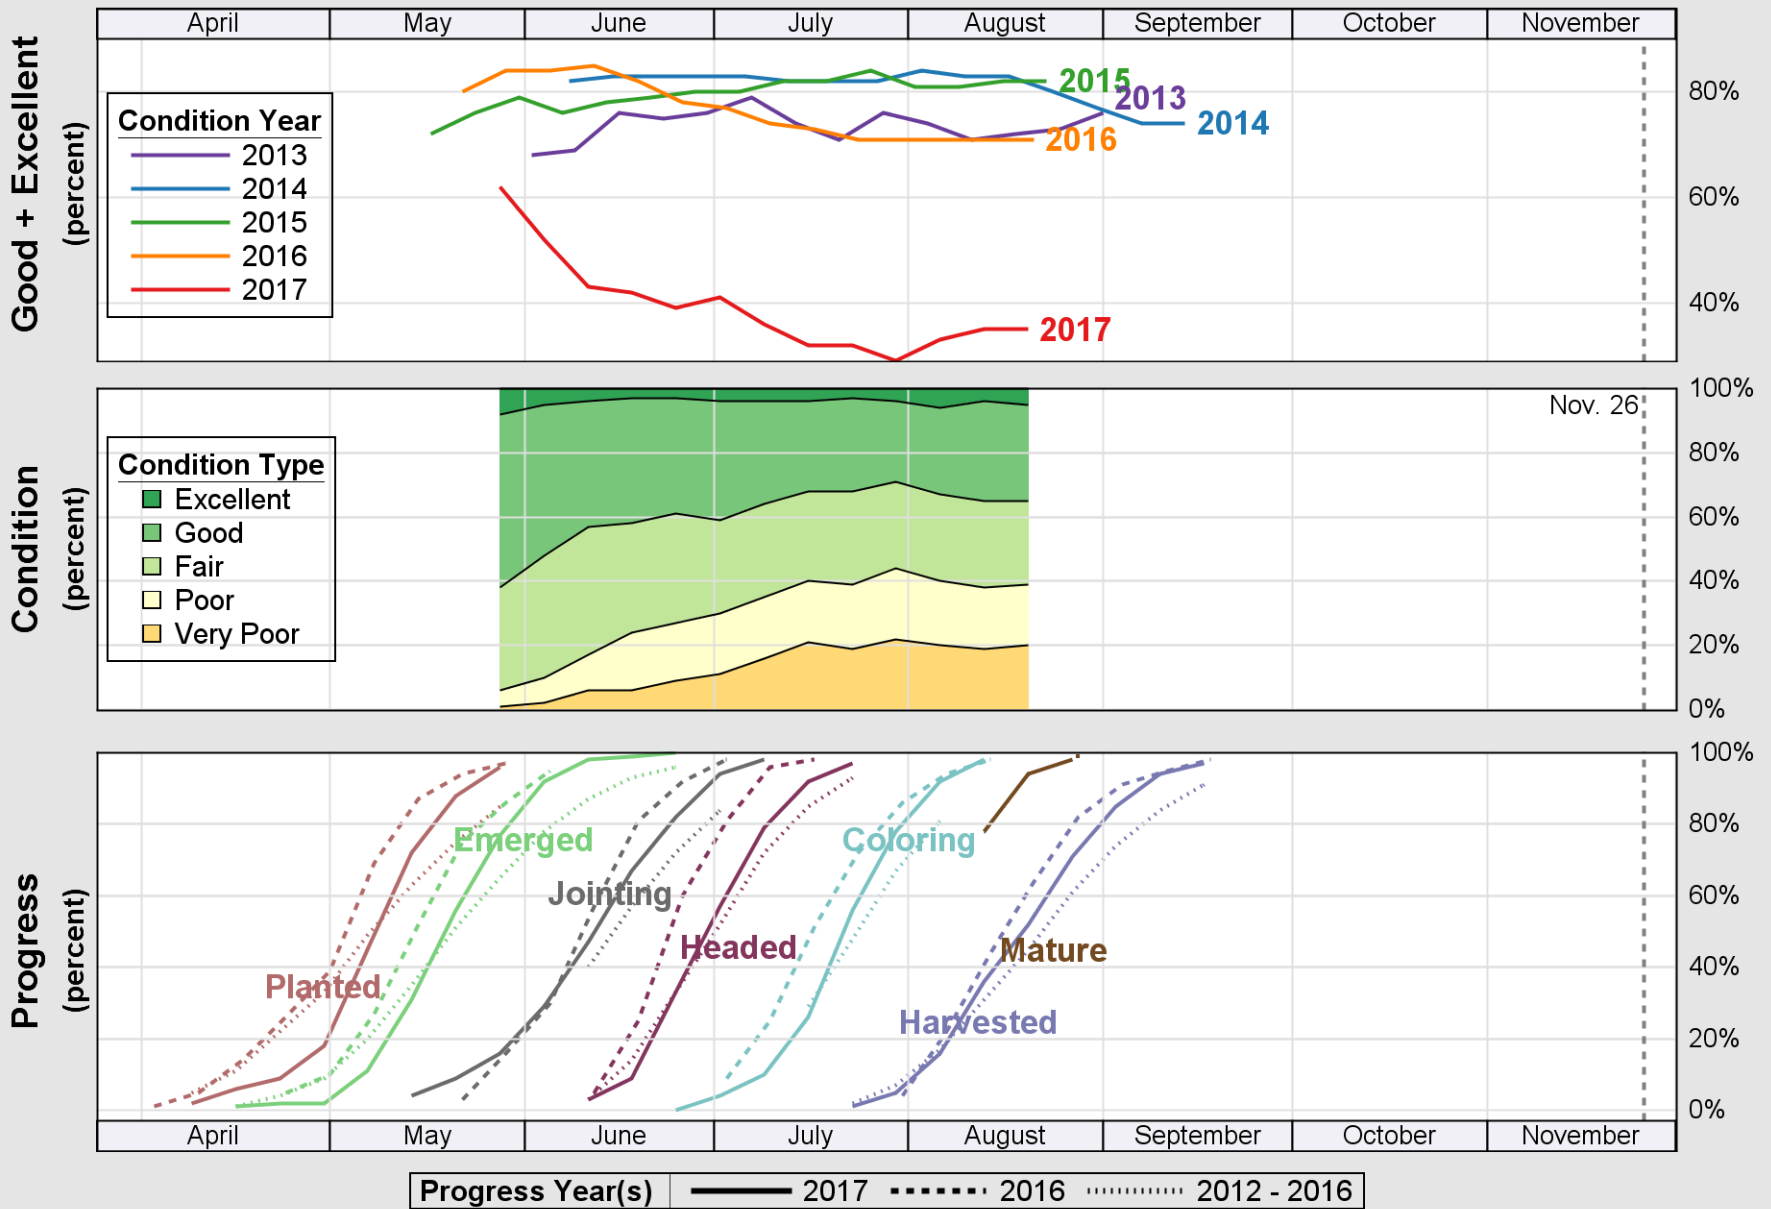

USDA

Crop Progress and Condition: Soybeans in North Dakota , 2017

NASS

Source: National Agricultural Statistics Service (NASS), Crop Progress Report

USDA

Crop Progress and Condition: Spring Wheat in North Dakota , 2017

NASS

Source: National Agricultural Statistics Service (NASS), Crop Progress Report

USDA

Crop Progress and Condition: Sugar Beets in North Dakota , 2017

NASS

Source: National Agricultural Statistics Service (NASS), Crop Progress Report