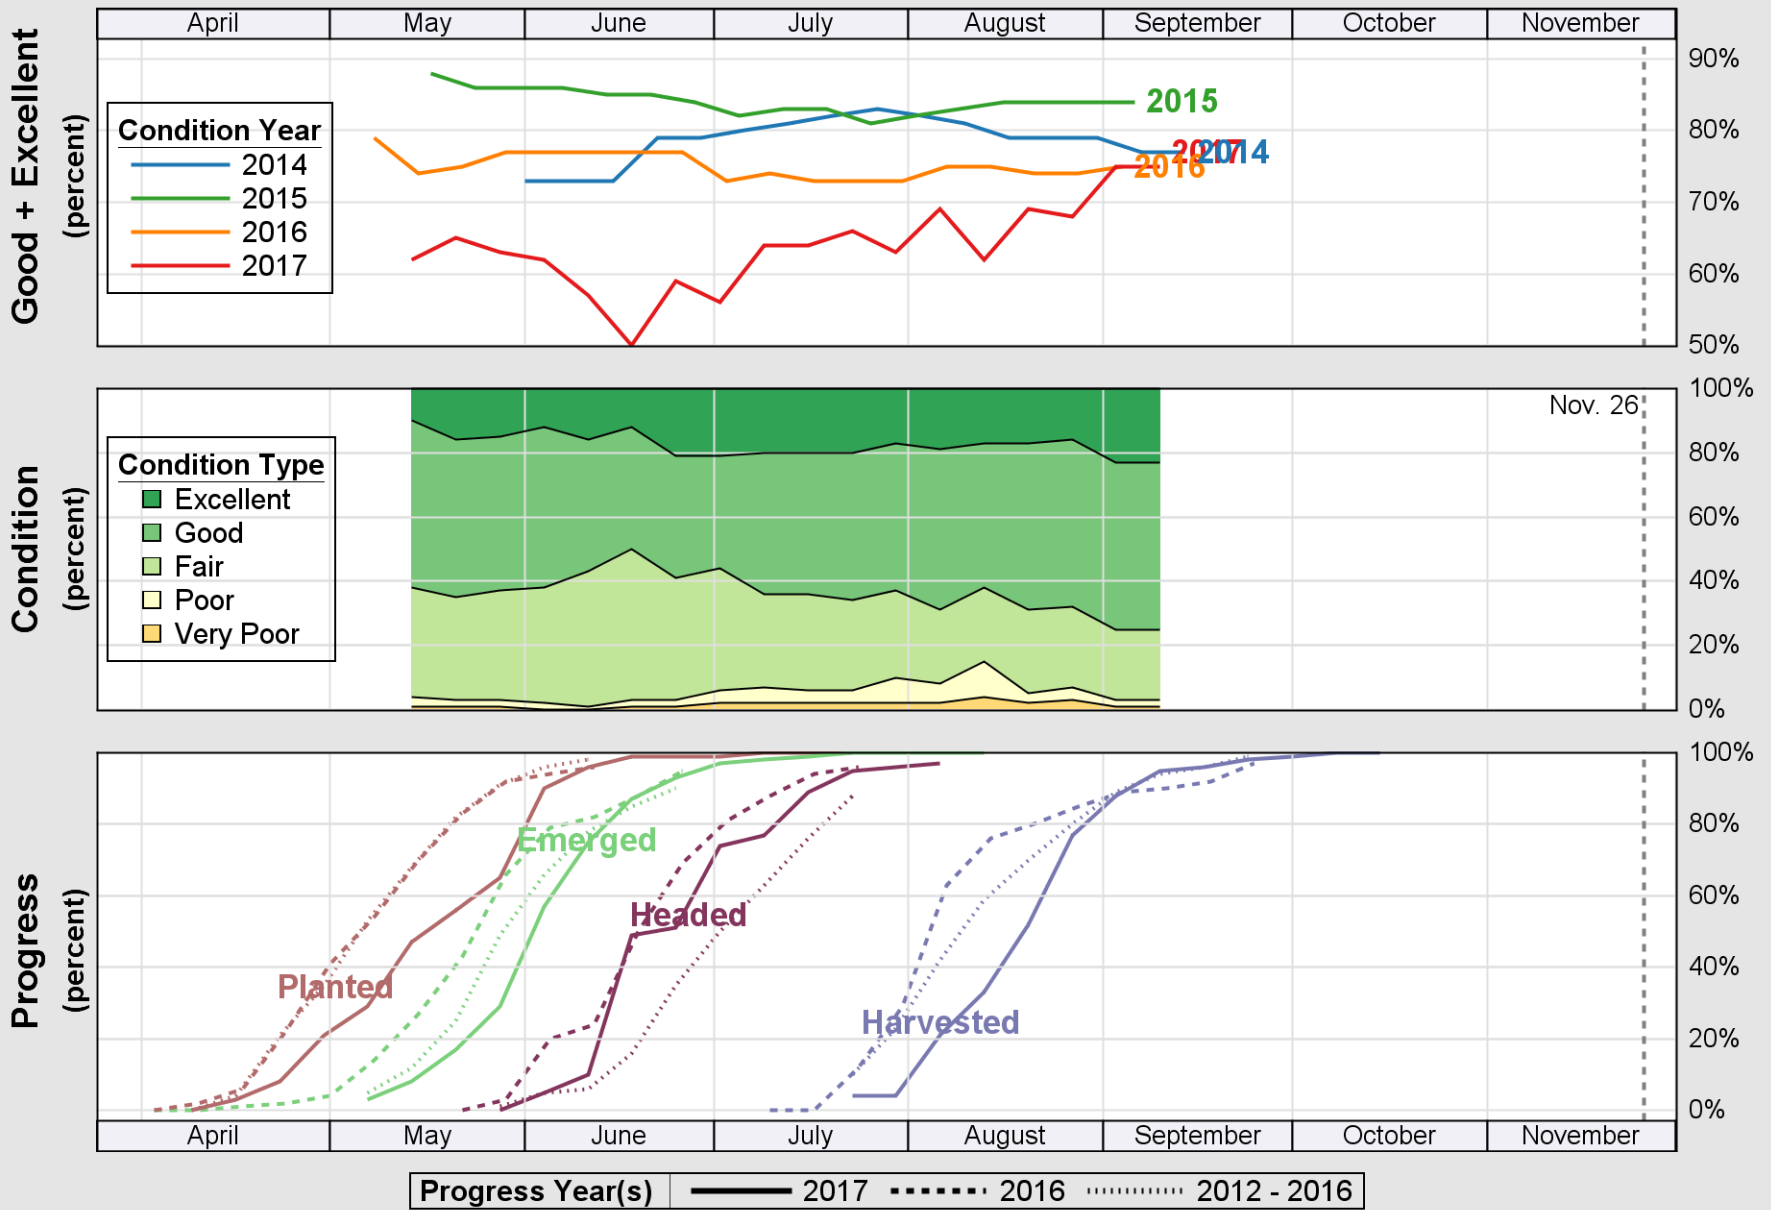

USDA

Crop Progress and Condition: Barley in New York , 2017

NASS

Source: National Agricultural Statistics Service (NASS), Crop Progress Report

USDA

Crop Progress and Condition: Corn in New York , 2017

NASS

Source: National Agricultural Statistics Service (NASS), Crop Progress Report

USDA

Crop Progress and Condition: Oats in New York , 2017

NASS

Source: National Agricultural Statistics Service (NASS), Crop Progress Report

USDA

Crop Progress and Condition: Pasture and Range in New York , 2017