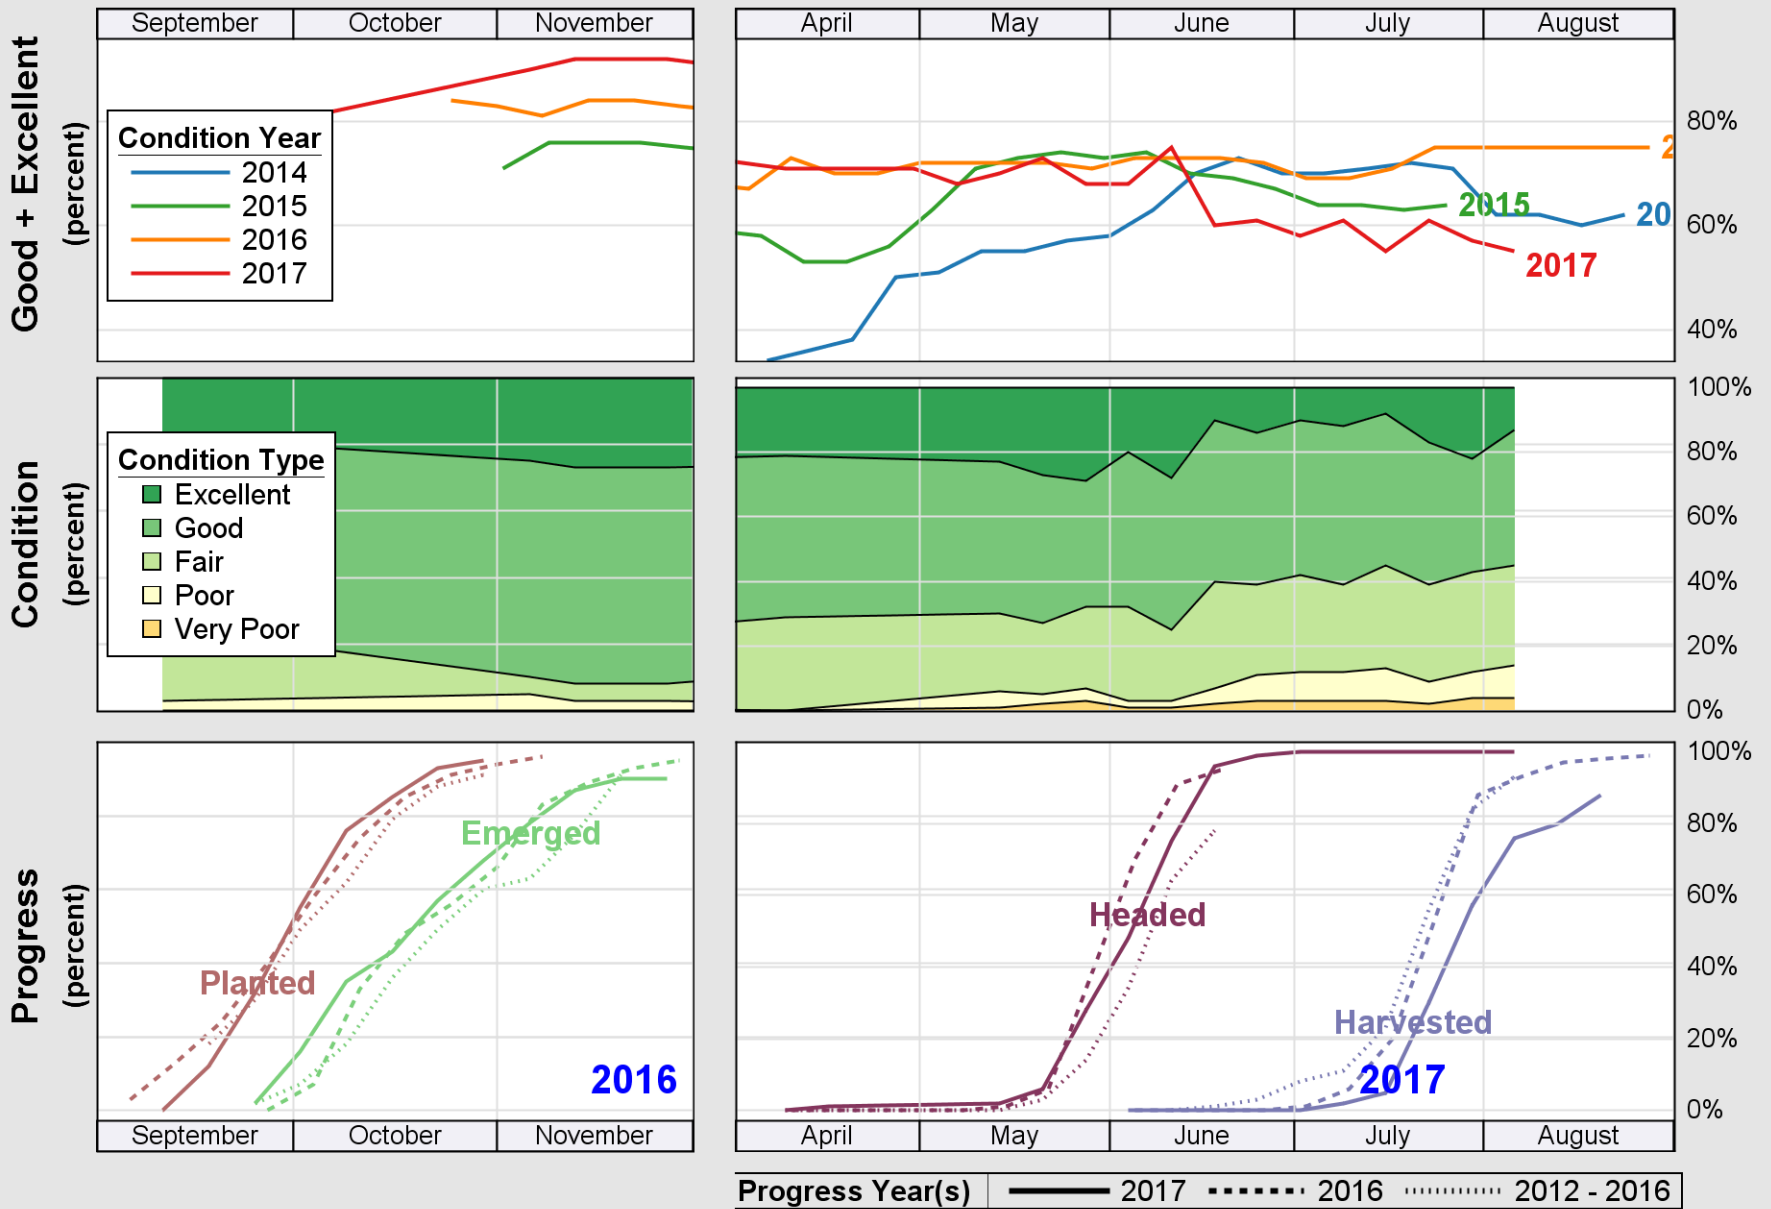

NASS

Source: National Agricultural Statistics Service (NASS), Crop Progress Report

USDA

Crop Progress and Condition: Soybeans in New York , 2017

NASS

Source: National Agricultural Statistics Service (NASS), Crop Progress Report

USDA

Crop Progress and Condition: Winter Wheat in New York , 2017

NASS

Source: National Agricultural Statistics Service (NASS), Crop Progress Report