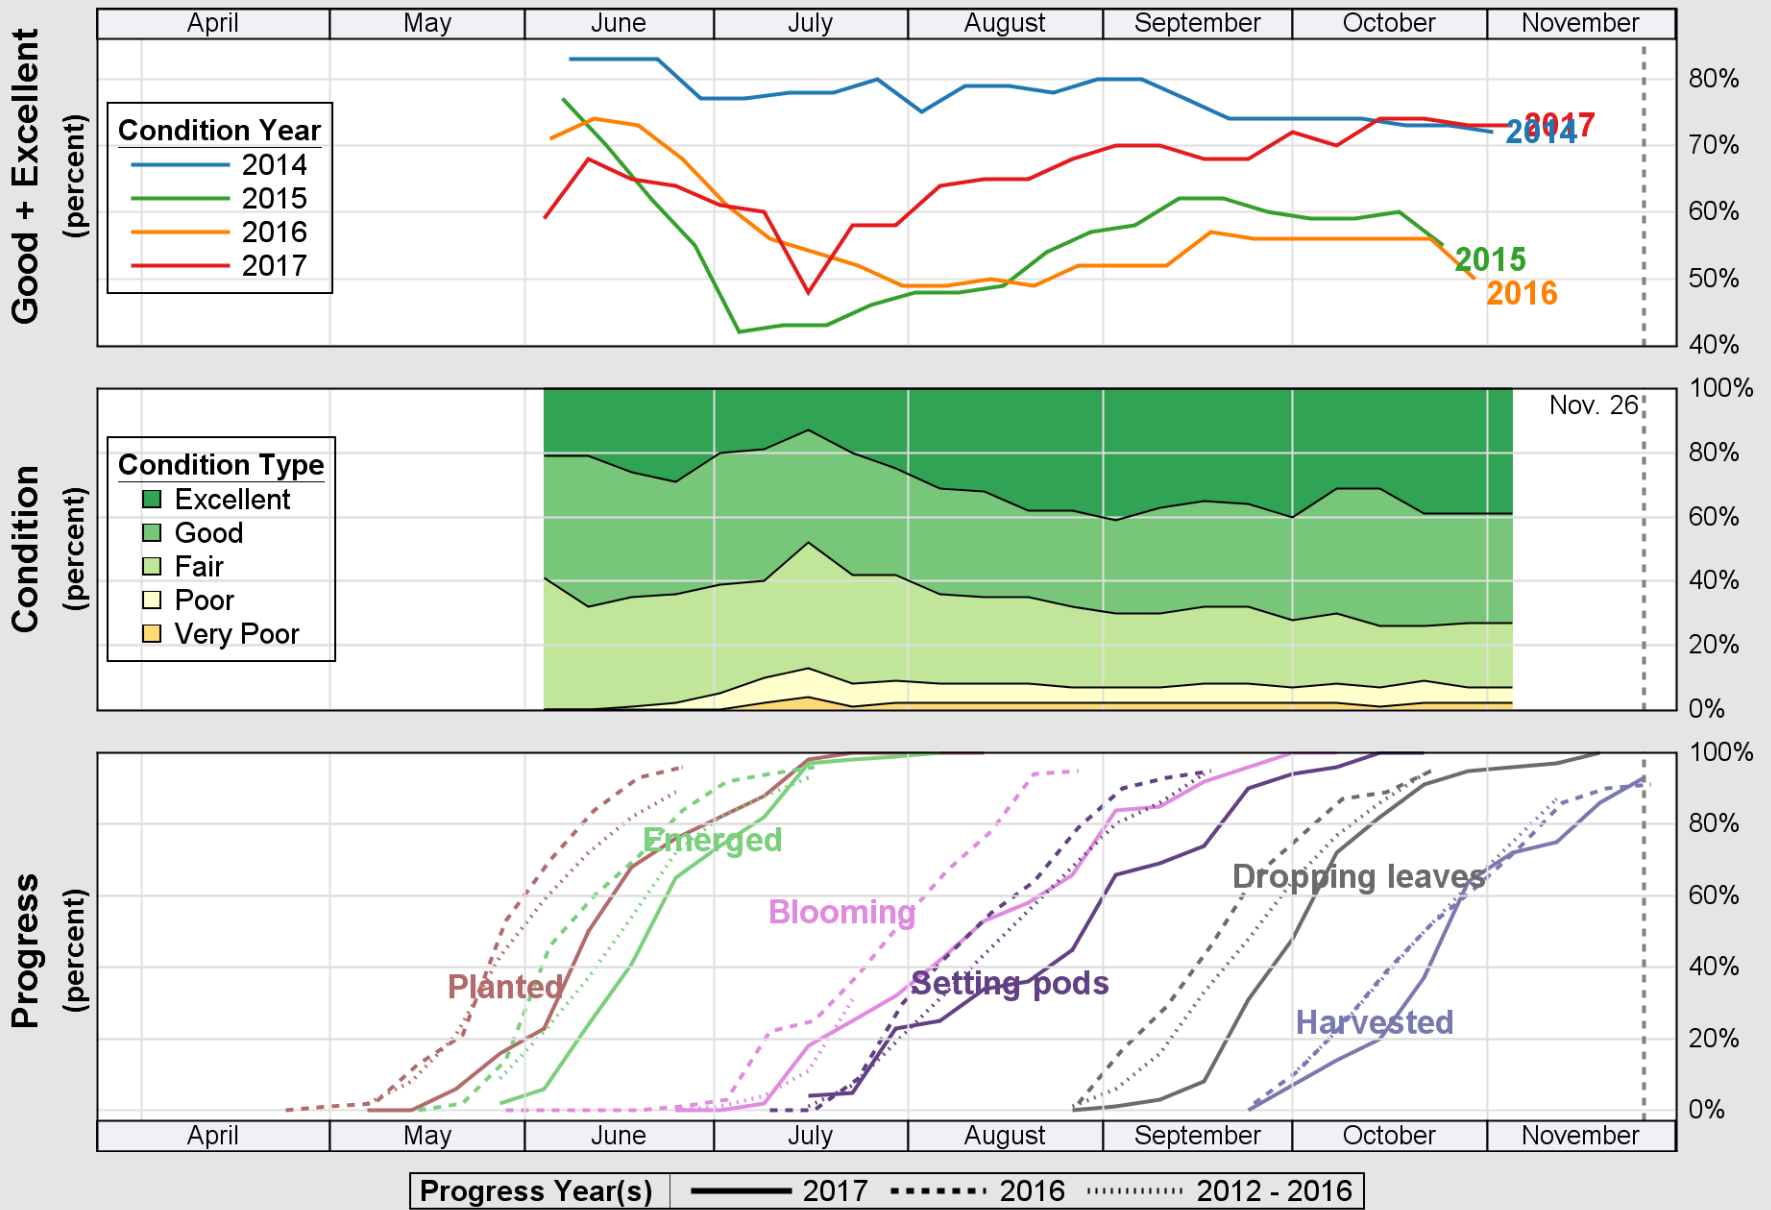

NASS

Source: National Agricultural Statistics Service (NASS), Crop Progress Report

USDA

Crop Progress and Condition: Soybeans in New York , 2017

NASS

Source: National Agricultural Statistics Service (NASS), Crop Progress Report

USDA

Crop Progress and Condition: Winter Wheat in New York , 2017

NASS

Source: National Agricultural Statistics Service (NASS), Crop Progress Report