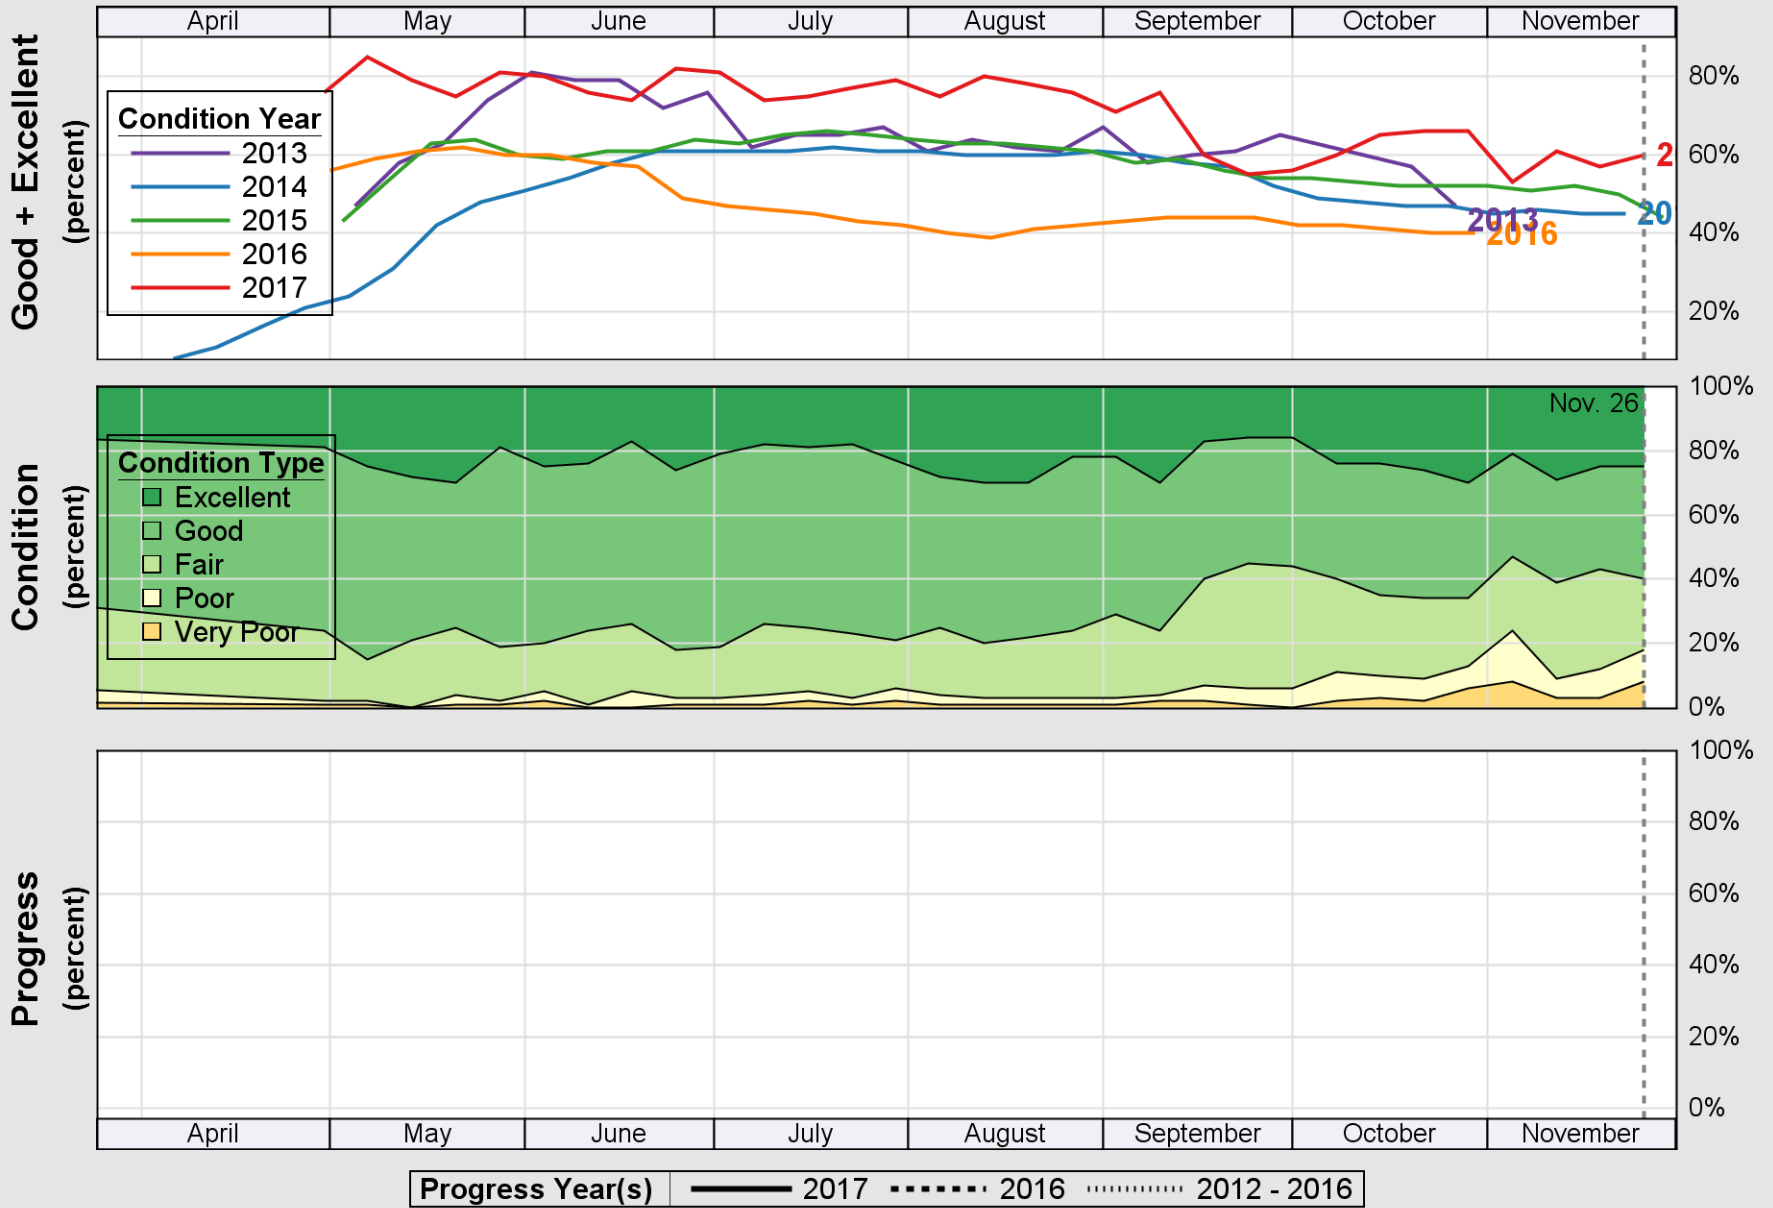

USDA

Crop Progress and Condition: Pasture and Range in New York , 2017

NASS

Source: National Agricultural Statistics Service (NASS), Crop Progress Report