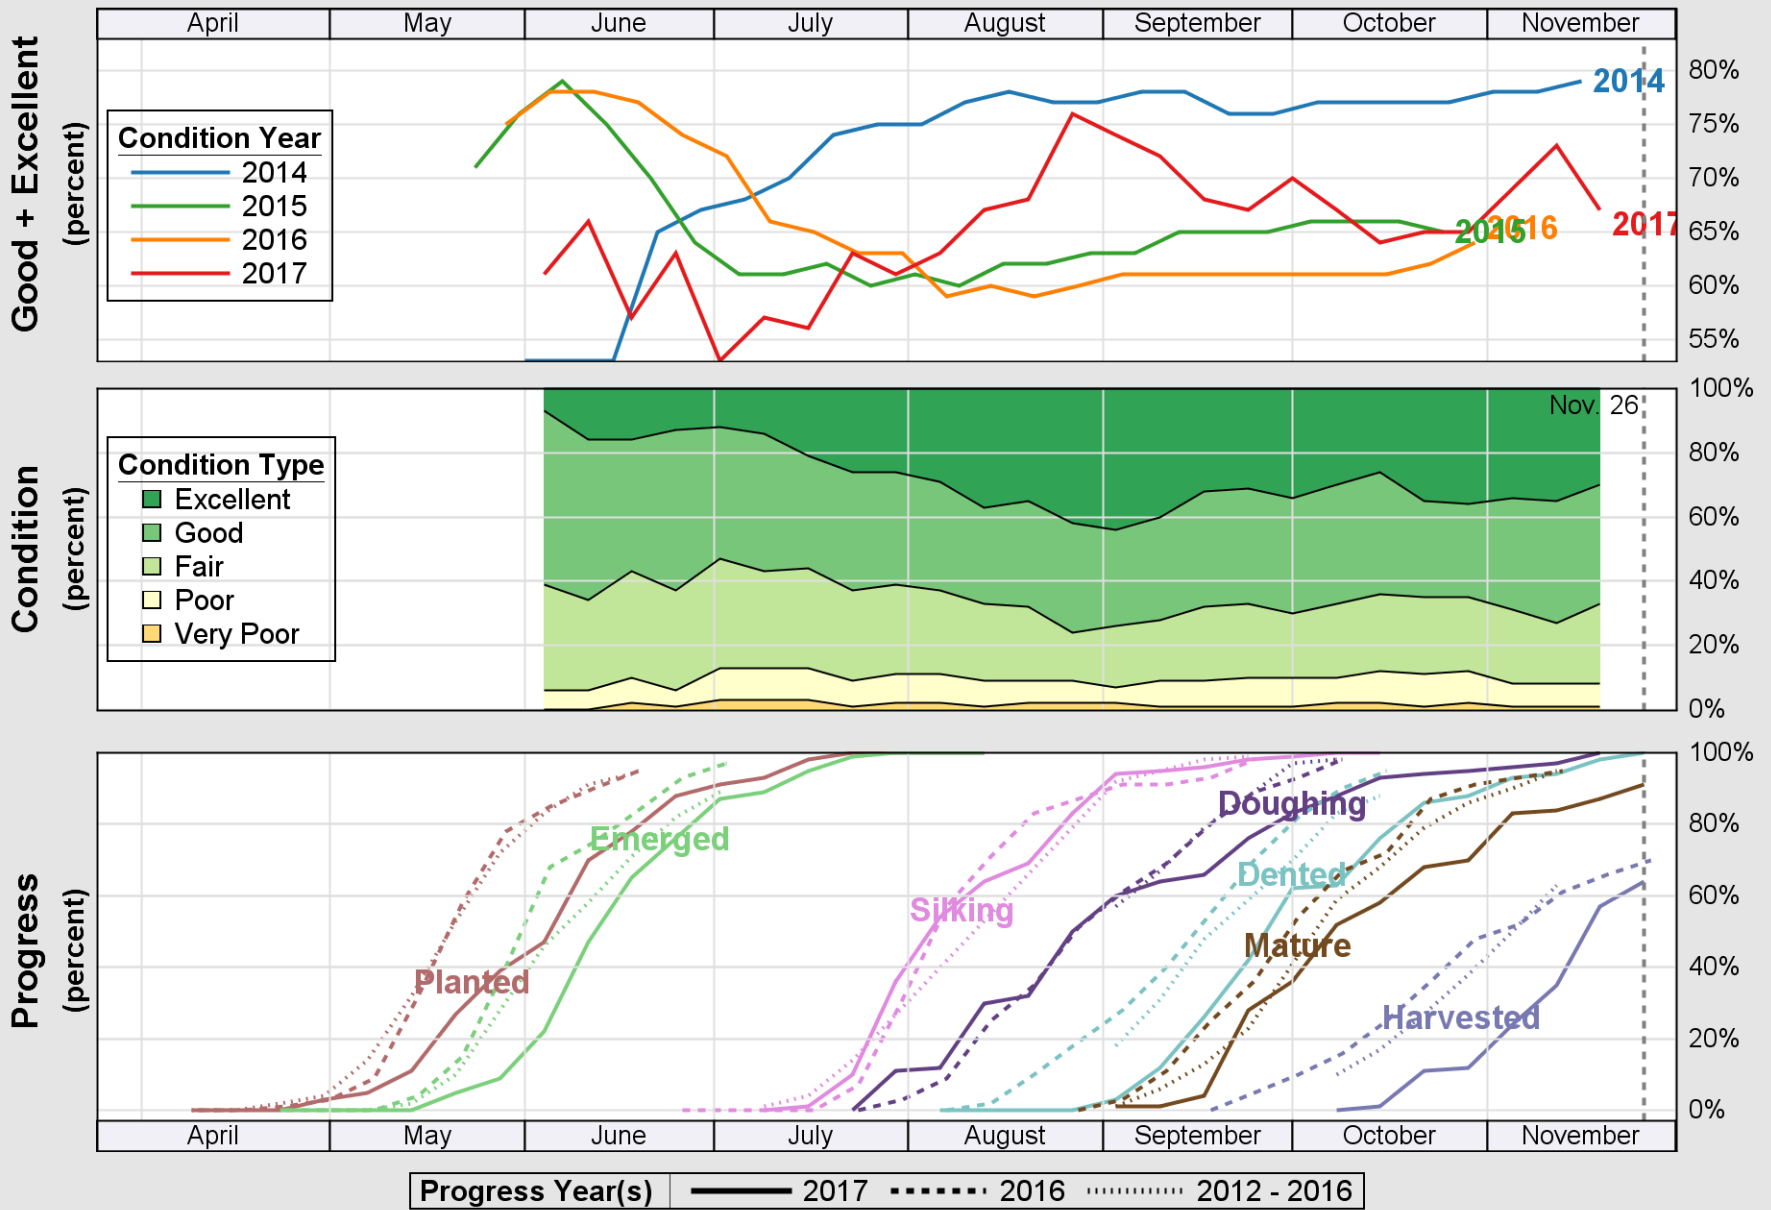

USDA

Crop Progress and Condition: Barley in New York , 2017

NASS

Source: National Agricultural Statistics Service (NASS), Crop Progress Report

USDA

Crop Progress and Condition: Corn in New York , 2017

NASS

Source: National Agricultural Statistics Service (NASS), Crop Progress Report

USDA

Crop Progress and Condition: Oats in New York , 2017

NASS

Source: National Agricultural Statistics Service (NASS), Crop Progress Report

USDA

Crop Progress and Condition: Pasture and Range in New York , 2017

NASS

Source: National Agricultural Statistics Service (NASS), Crop Progress Report

USDA

Crop Progress and Condition: Soybeans in New York , 2017

NASS

Source: National Agricultural Statistics Service (NASS), Crop Progress Report