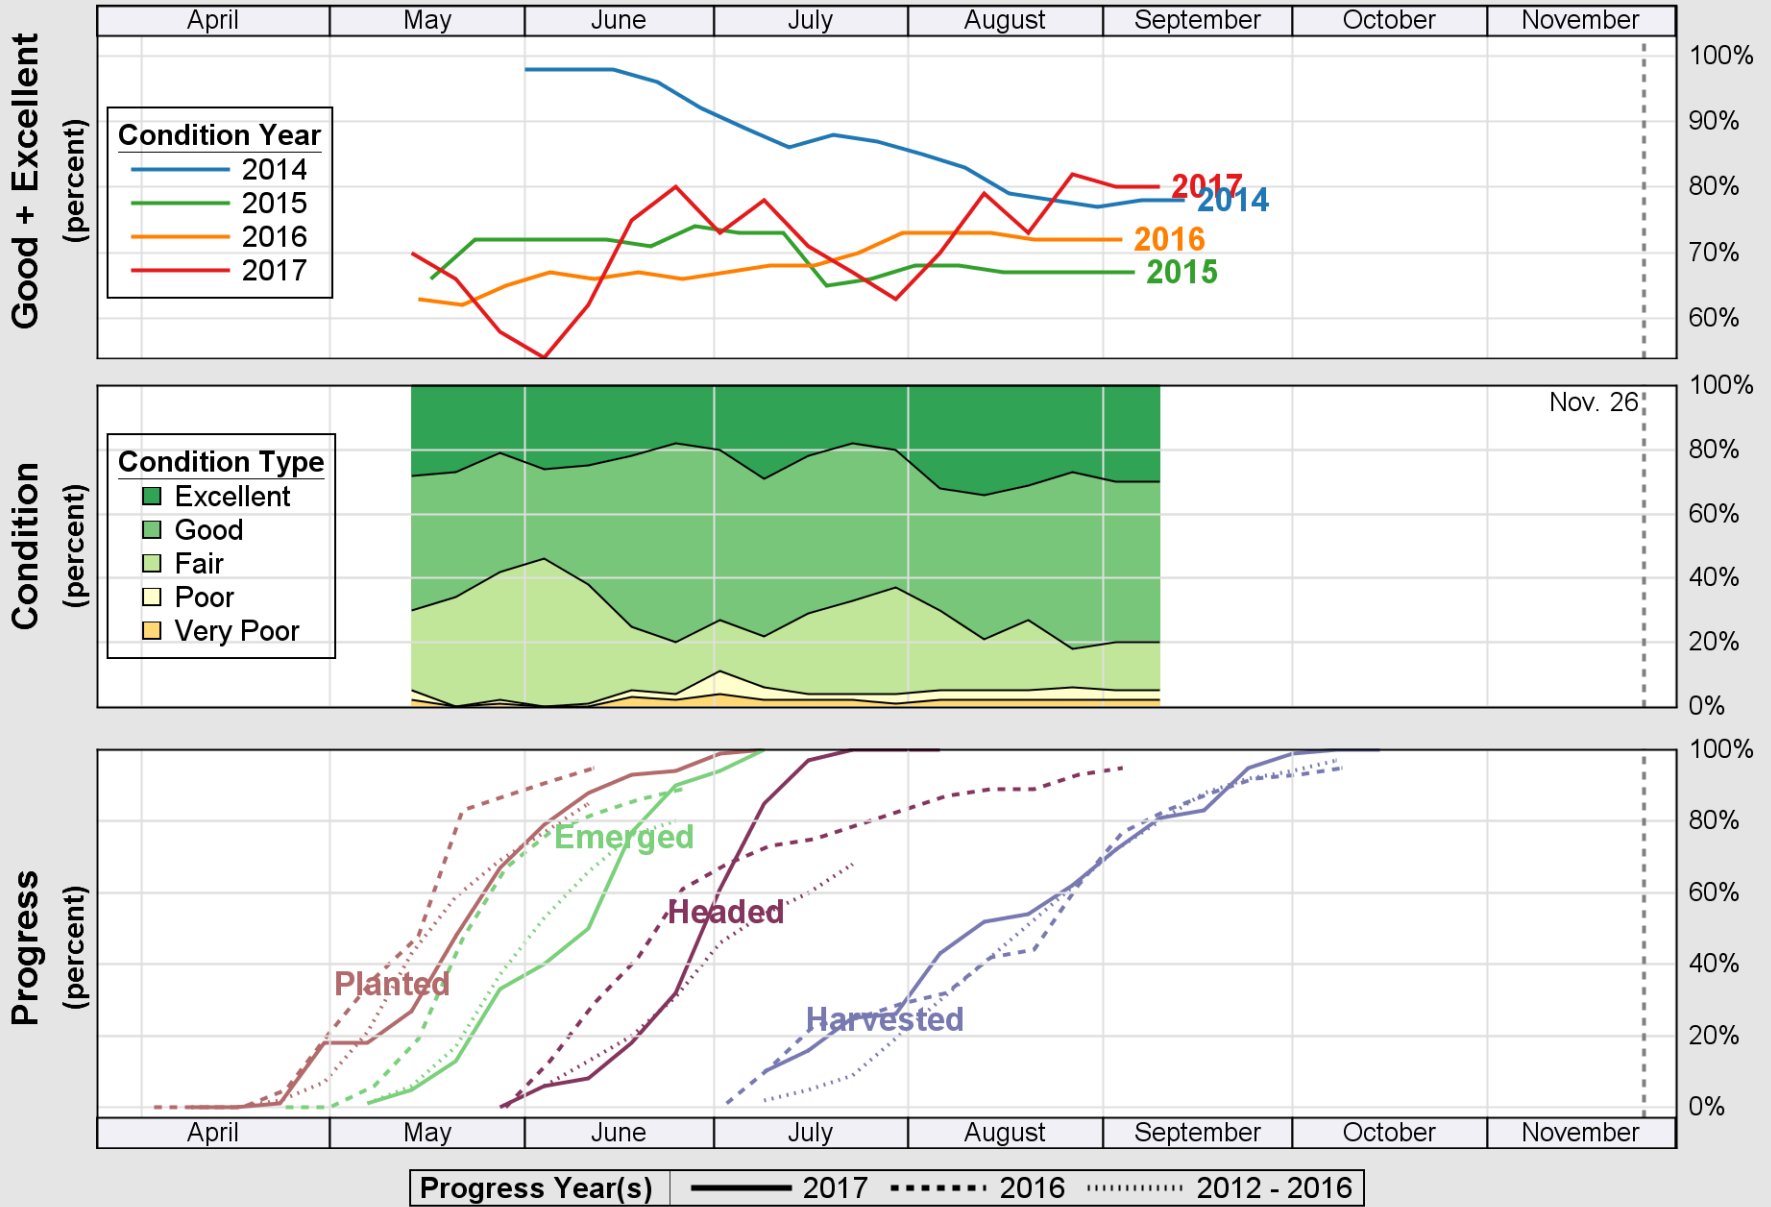

USDA

Crop Progress and Condition: Barley in New York , 2017

NASS

Source: National Agricultural Statistics Service (NASS), Crop Progress Report

USDA

Crop Progress and Condition: Corn in New York , 2017

NASS

Source: National Agricultural Statistics Service (NASS), Crop Progress Report

USDA

Crop Progress and Condition: Oats in New York , 2017

NASS

Source: National Agricultural Statistics Service (NASS), Crop Progress Report

USDA

Crop Progress and Condition: Pasture and Range in New York , 2017

NASS

Source: National Agricultural Statistics Service (NASS), Crop Progress Report

USDA

Crop Progress and Condition: Soybeans in New York , 2017

NASS

Source: National Agricultural Statistics Service (NASS), Crop Progress Report