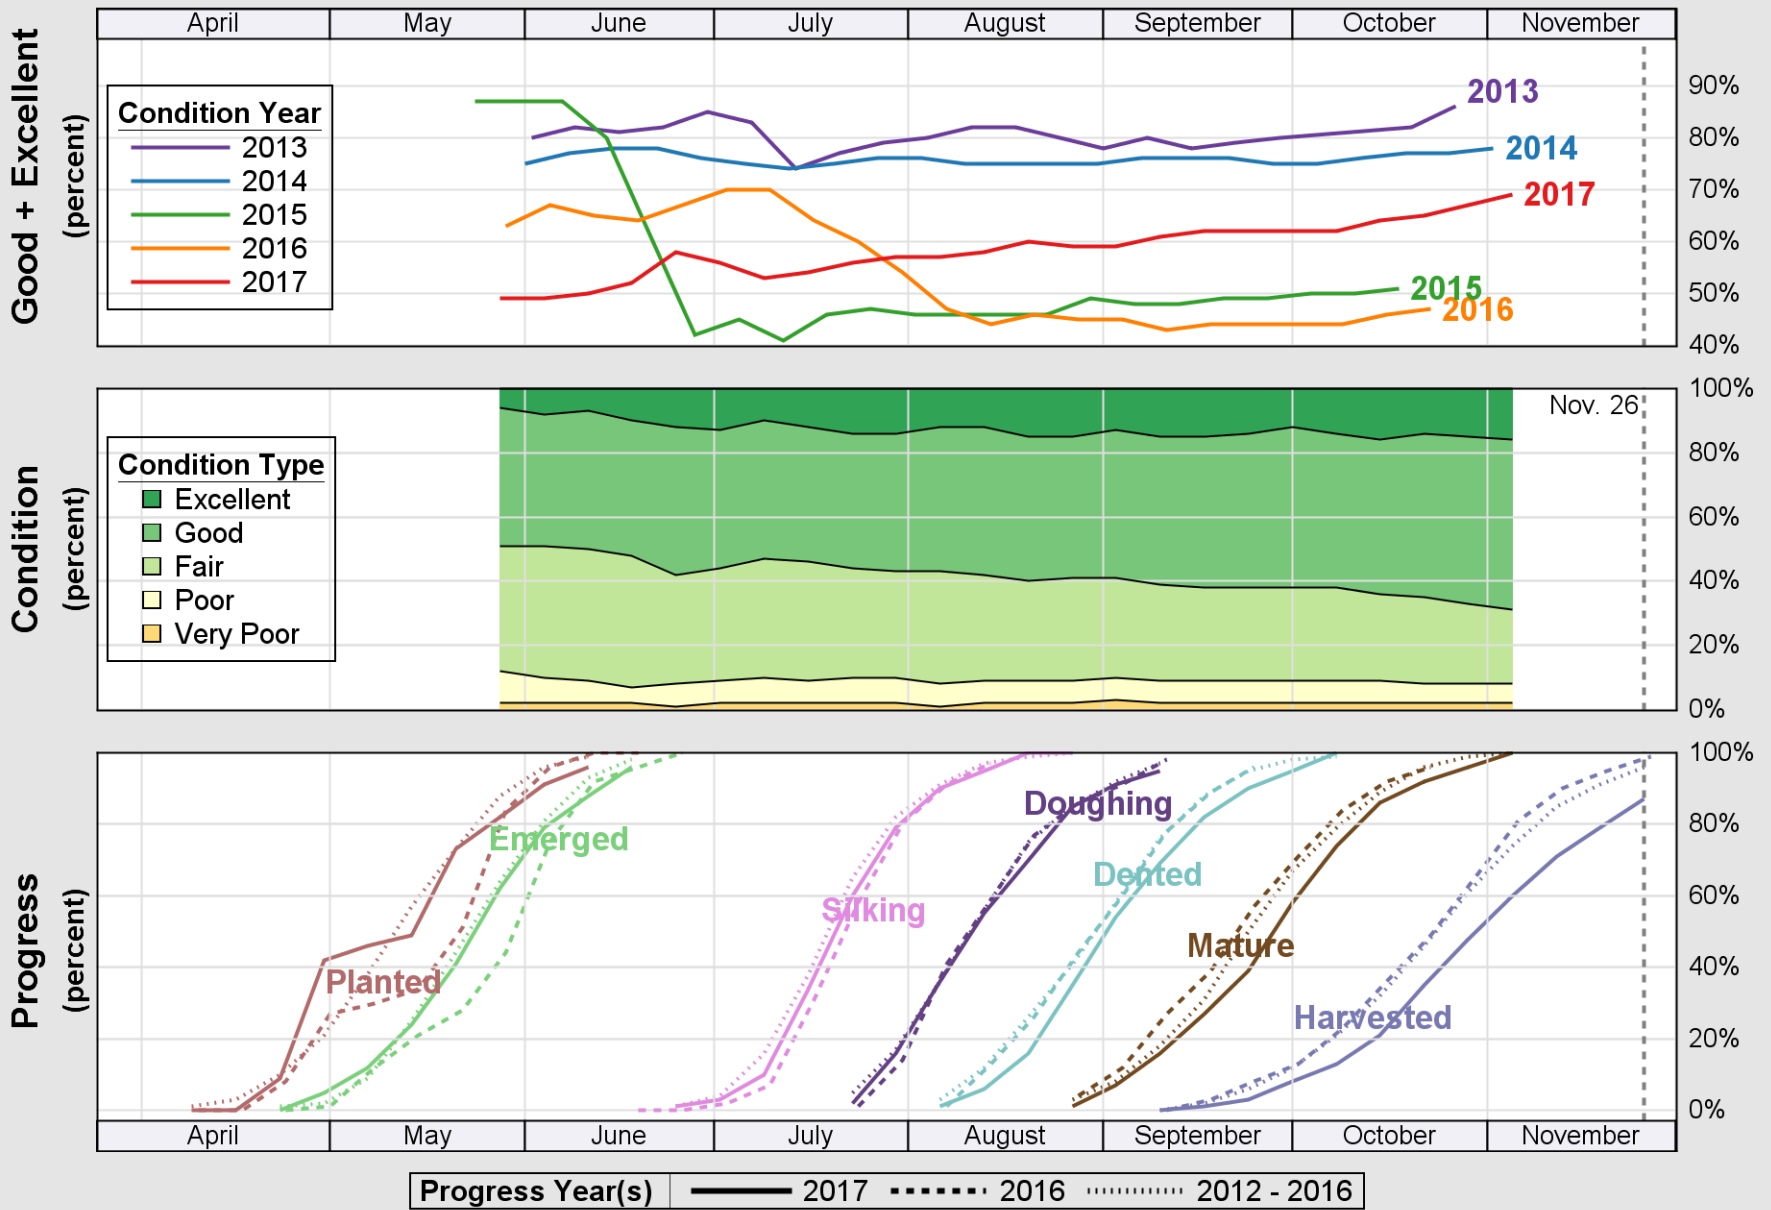

USDA

Crop Progress and Condition: Corn in Ohio , 2017

NASS

Source: National Agricultural Statistics Service (NASS), Crop Progress Report

USDA

Crop Progress and Condition: Oats in Ohio , 2017

NASS

Source: National Agricultural Statistics Service (NASS), Crop Progress Report

USDA

Crop Progress and Condition: Pasture and Range in Ohio , 2017

NASS

Source: National Agricultural Statistics Service (NASS), Crop Progress Report

USDA

Crop Progress and Condition: Soybeans in Ohio , 2017

NASS

Source: National Agricultural Statistics Service (NASS), Crop Progress Report

USDA

Crop Progress and Condition: Winter Wheat in Ohio, 2017

NASS

Source: National Agricultural Statistics Service (NASS), Crop Progress Report