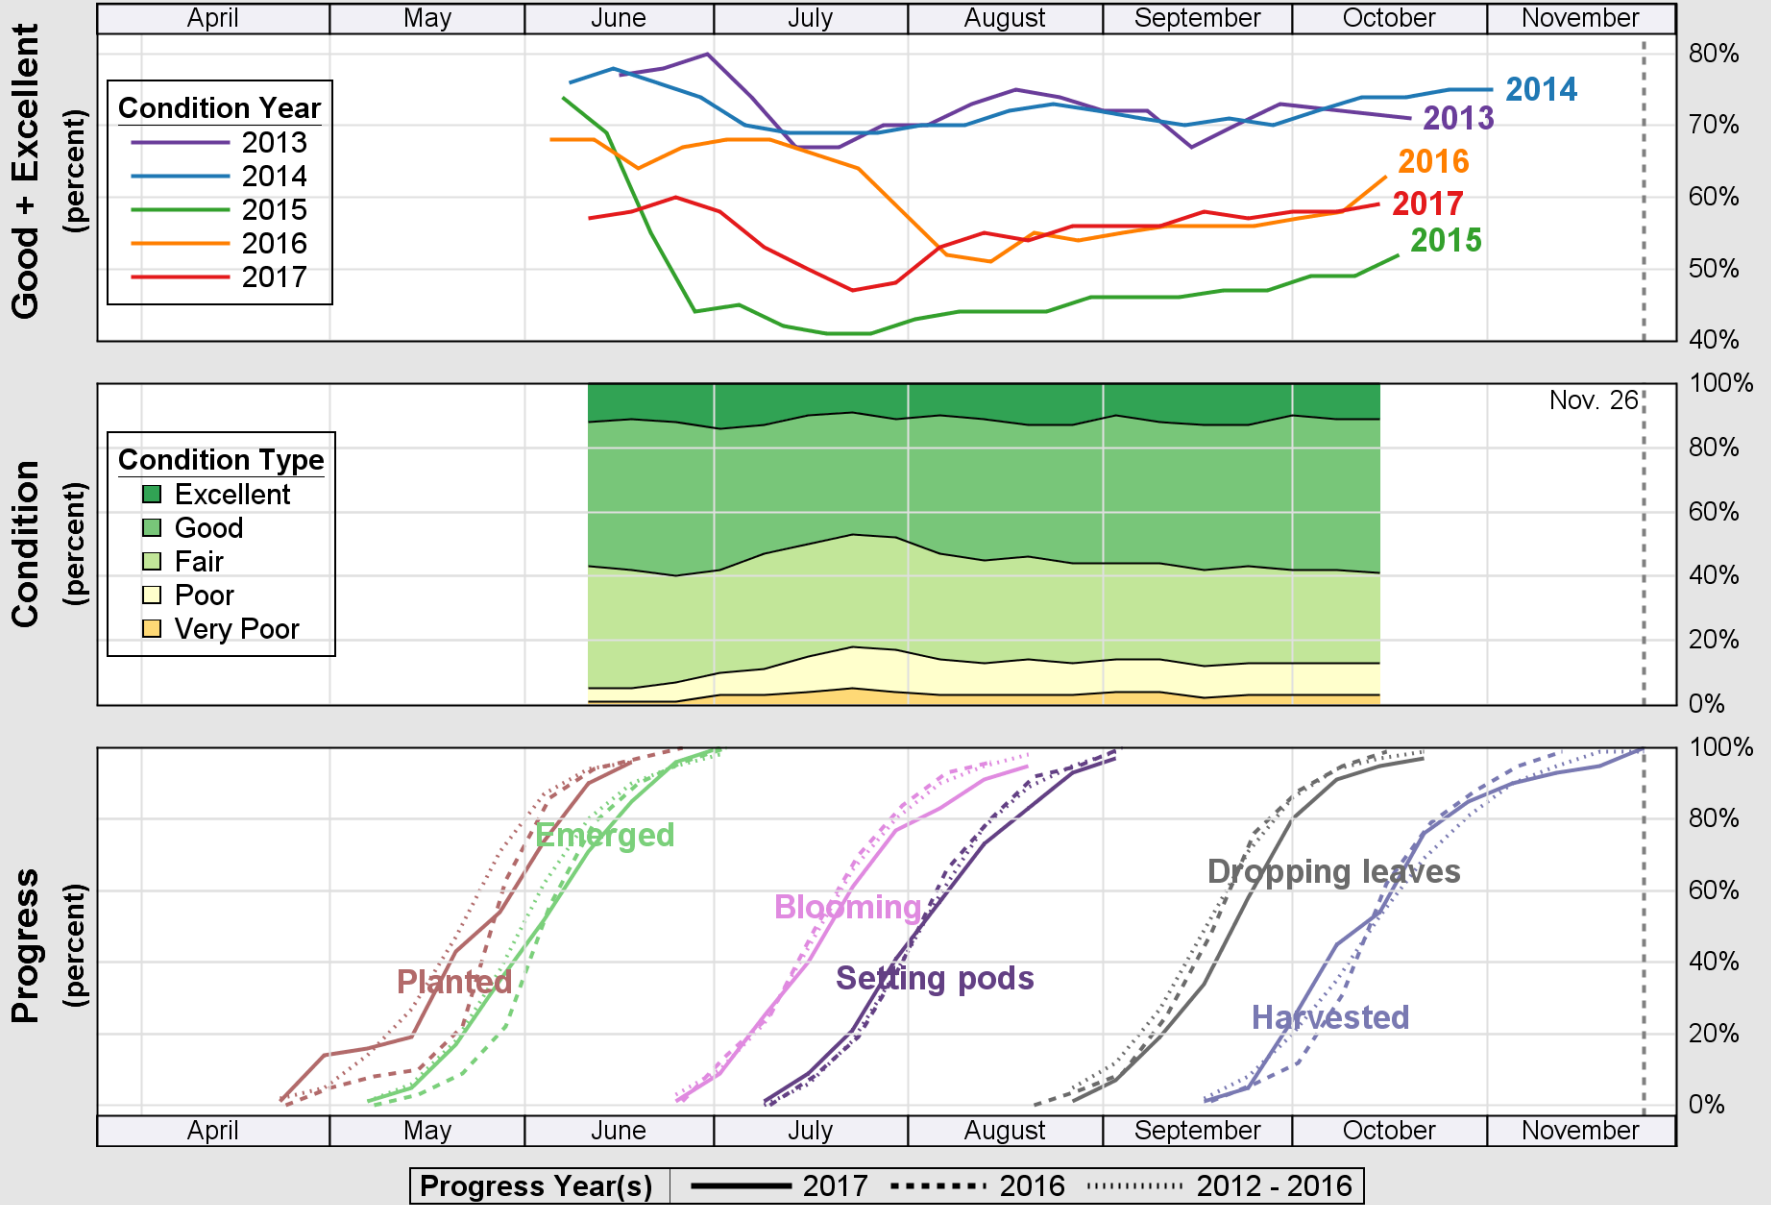

USDA

Crop Progress and Condition: Corn in Ohio , 2017

NASS

Source: National Agricultural Statistics Service (NASS), Crop Progress Report

USDA

Crop Progress and Condition: Oats in Ohio , 2017

NASS

Source: National Agricultural Statistics Service (NASS), Crop Progress Report

USDA

Crop Progress and Condition: Pasture and Range in Ohio , 2017

NASS

Source: National Agricultural Statistics Service (NASS), Crop Progress Report

USDA

Crop Progress and Condition: Soybeans in Ohio , 2017

NASS

Source: National Agricultural Statistics Service (NASS), Crop Progress Report

USDA

Crop Progress and Condition: Winter Wheat in Ohio, 2017

NASS

Source: National Agricultural Statistics Service (NASS), Crop Progress Report