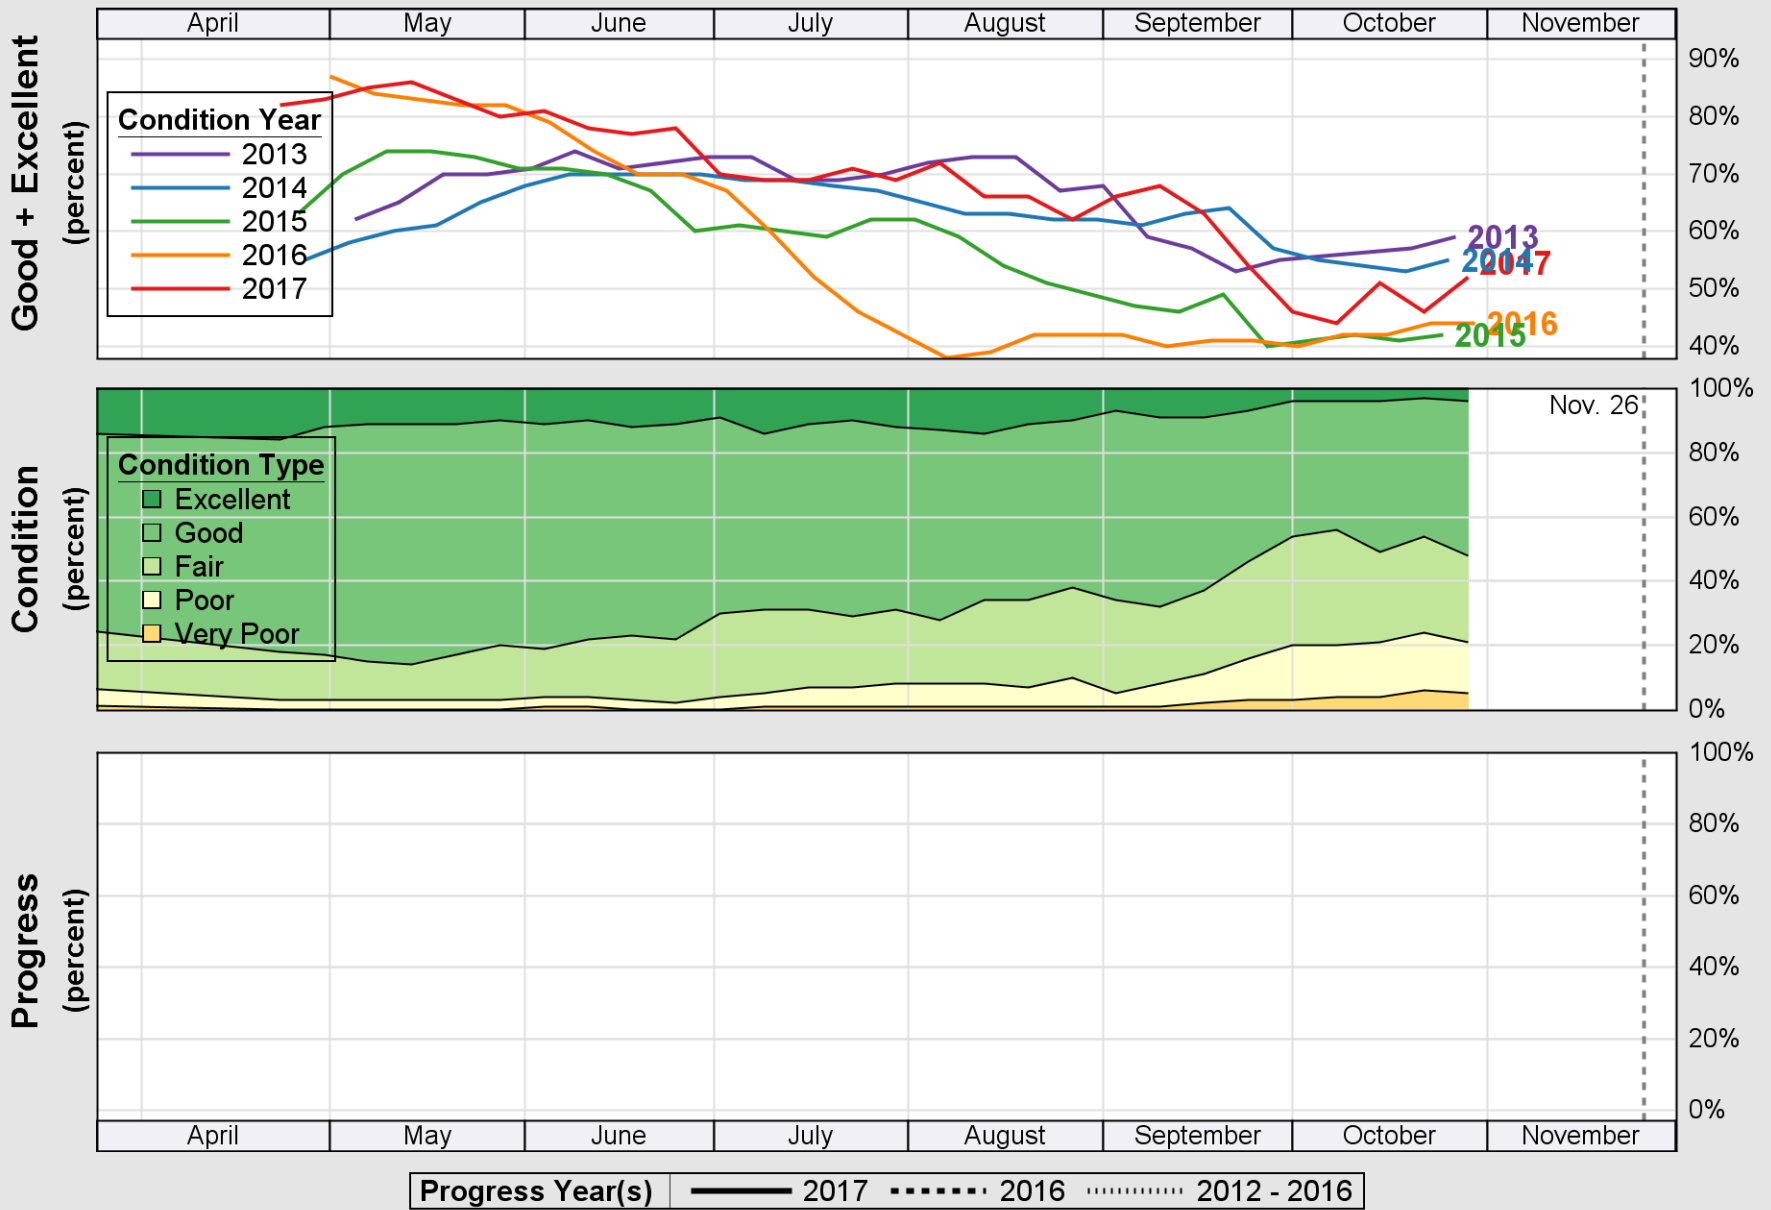

USDA

Crop Progress and Condition: Corn in Ohio , 2017

NASS

Source: National Agricultural Statistics Service (NASS), Crop Progress Report

USDA

Crop Progress and Condition: Oats in Ohio , 2017

NASS

Source: National Agricultural Statistics Service (NASS), Crop Progress Report

USDA

Crop Progress and Condition: Pasture and Range in Ohio , 2017

NASS

Source: National Agricultural Statistics Service (NASS), Crop Progress Report

USDA

Crop Progress and Condition: Soybeans in Ohio , 2017

NASS

Source: National Agricultural Statistics Service (NASS), Crop Progress Report

USDA

Crop Progress and Condition: Winter Wheat in Ohio, 2017

NASS

Source: National Agricultural Statistics Service (NASS), Crop Progress Report