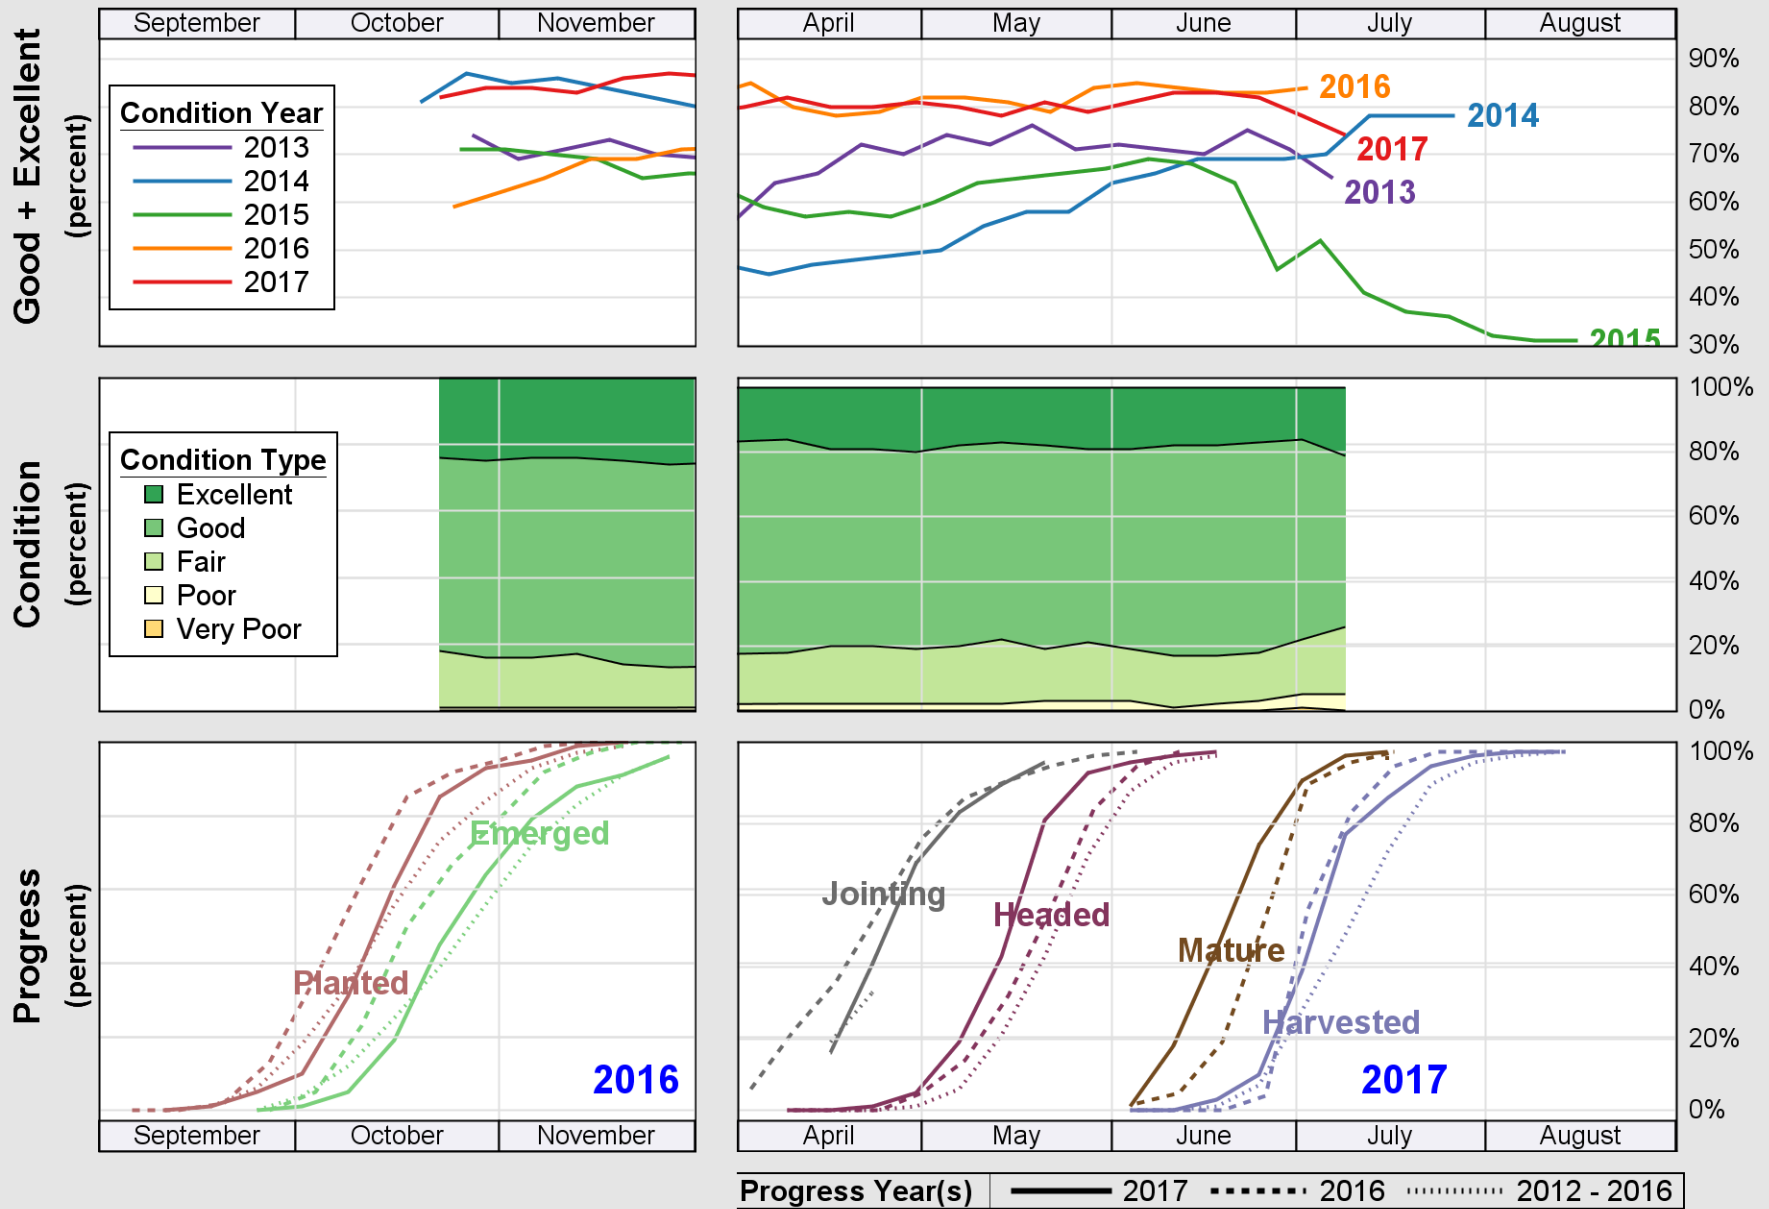

USDA

Crop Progress and Condition: Corn in Ohio , 2017

NASS

Source: National Agricultural Statistics Service (NASS), Crop Progress Report

USDA

Crop Progress and Condition: Oats in Ohio , 2017

NASS

Source: National Agricultural Statistics Service (NASS), Crop Progress Report

USDA

Crop Progress and Condition: Pasture and Range in Ohio , 2017

NASS

Source: National Agricultural Statistics Service (NASS), Crop Progress Report

USDA

Crop Progress and Condition: Soybeans in Ohio , 2017

NASS

Source: National Agricultural Statistics Service (NASS), Crop Progress Report

USDA

Crop Progress and Condition: Winter Wheat in Ohio, 2017

NASS

Source: National Agricultural Statistics Service (NASS), Crop Progress Report