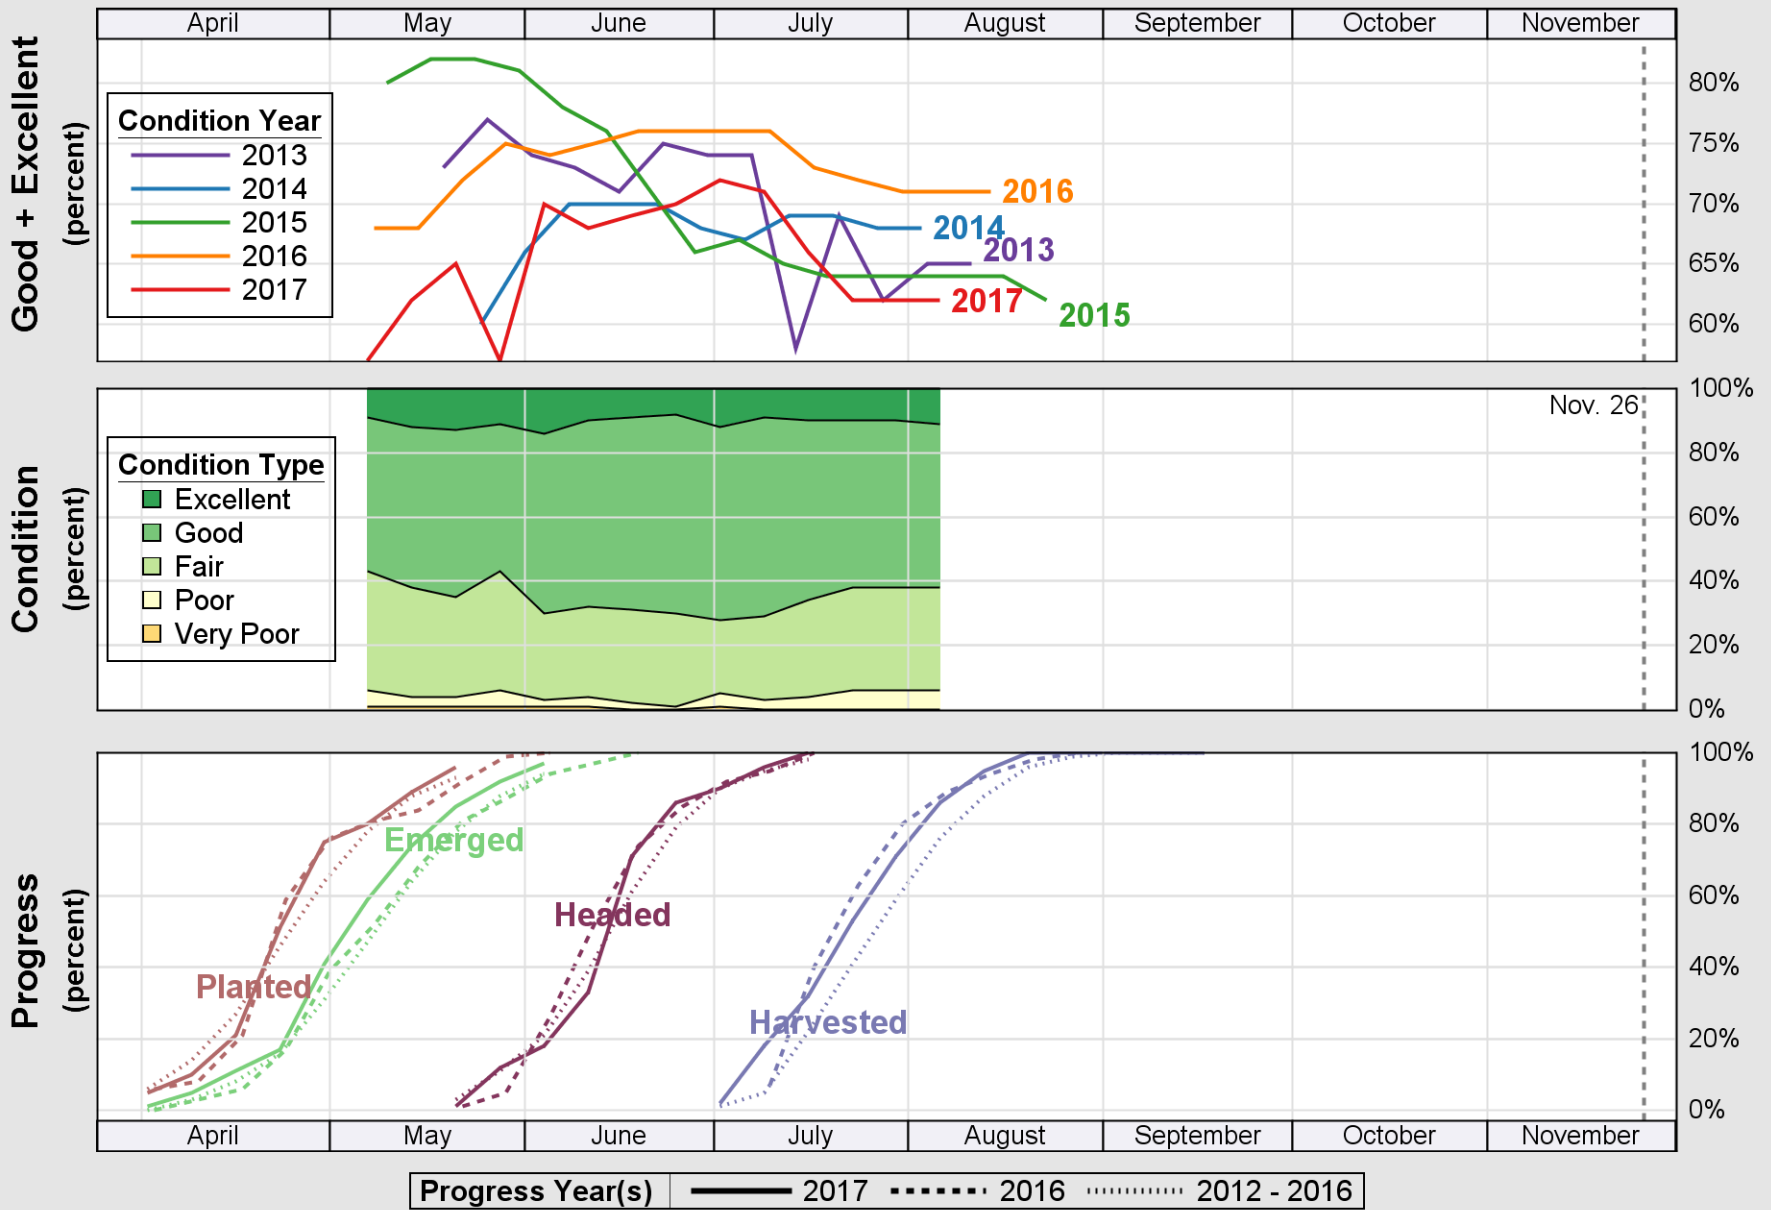

USDA

Crop Progress and Condition: Corn in Ohio , 2017

NASS

Source: National Agricultural Statistics Service (NASS), Crop Progress Report

USDA

Crop Progress and Condition: Oats in Ohio , 2017

NASS

Source: National Agricultural Statistics Service (NASS), Crop Progress Report

USDA

Crop Progress and Condition: Pasture and Range in Ohio , 2017

NASS

Source: National Agricultural Statistics Service (NASS), Crop Progress Report

USDA

Crop Progress and Condition: Soybeans in Ohio , 2017

NASS

Source: National Agricultural Statistics Service (NASS), Crop Progress Report

USDA

Crop Progress and Condition: Winter Wheat in Ohio, 2017

NASS

Source: National Agricultural Statistics Service (NASS), Crop Progress Report