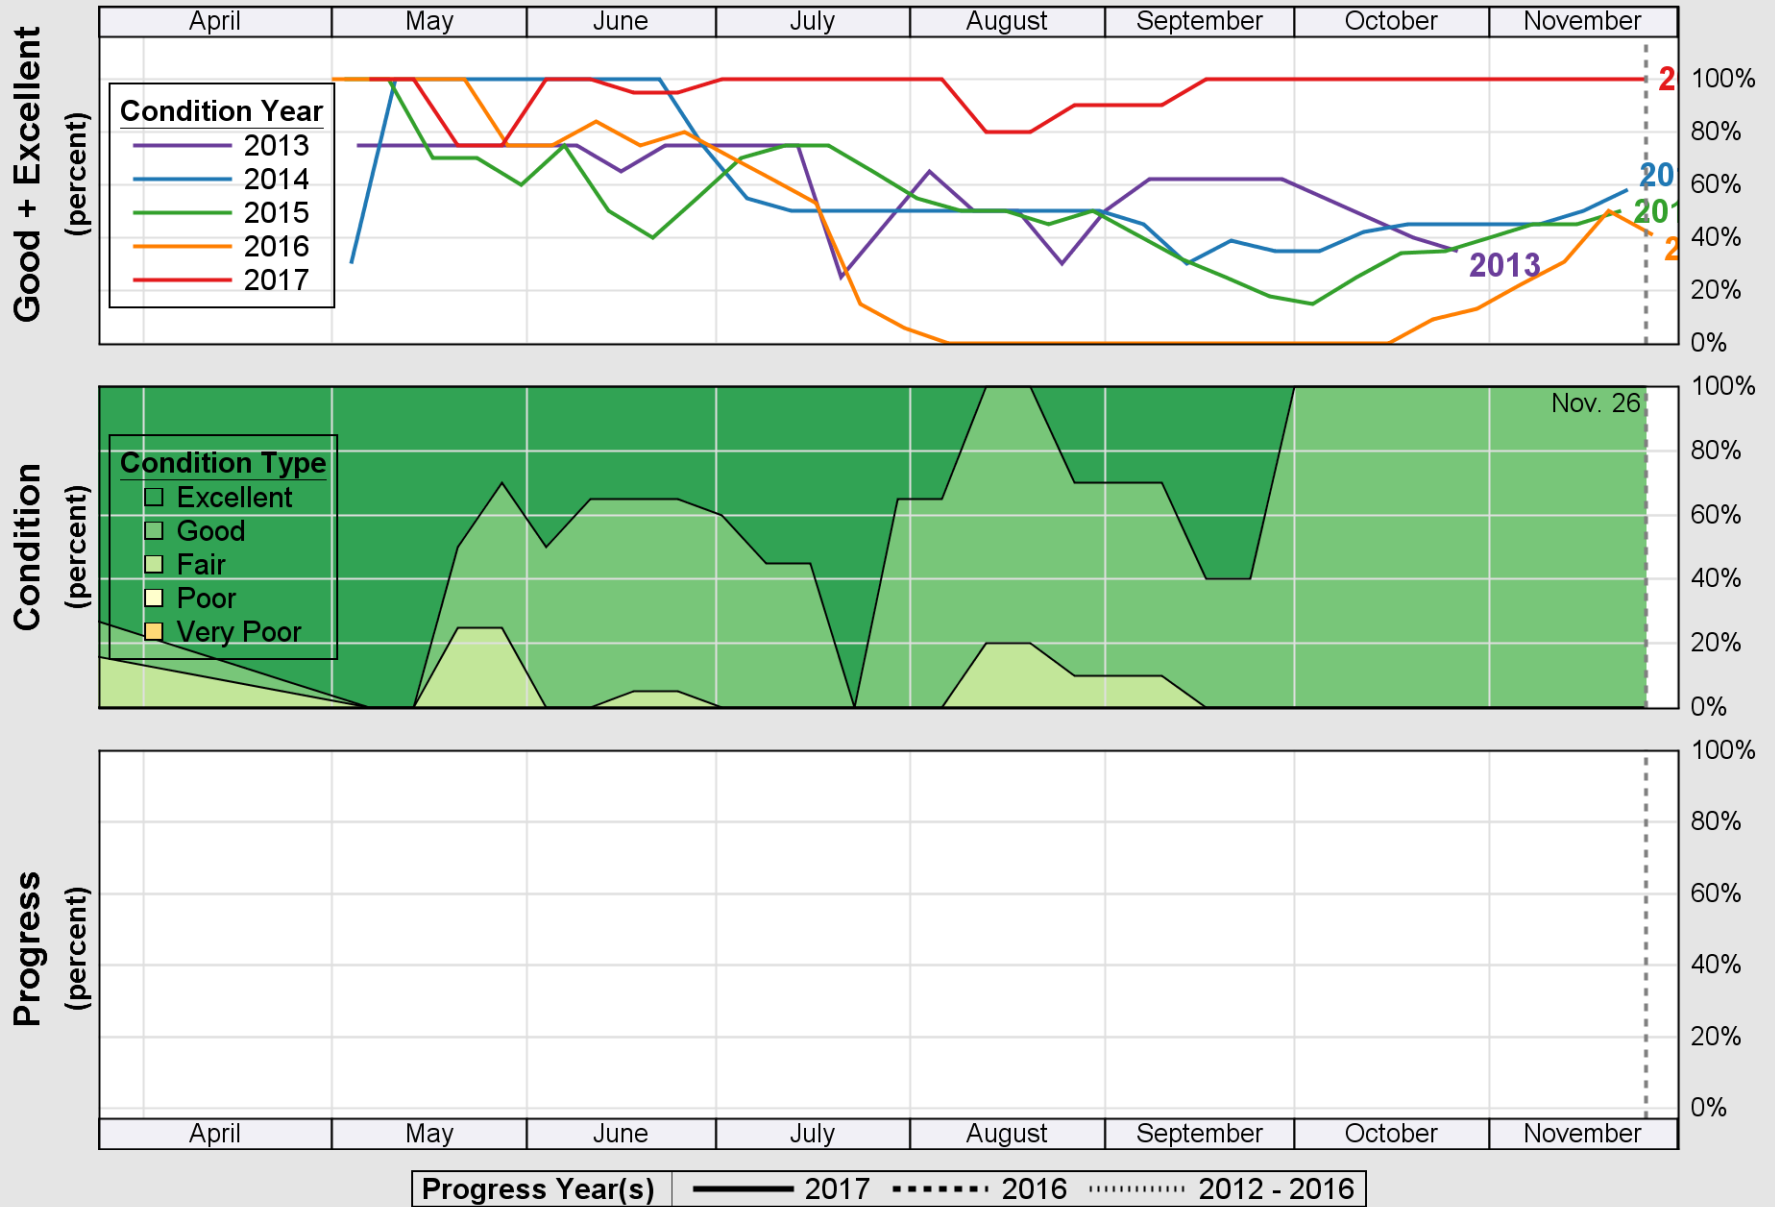

USDA

Crop Progress and Condition: Corn in Rhode Island , 2017

NASS

Source: National Agricultural Statistics Service (NASS), Crop Progress Report

USDA Crop Progress and Condition: Pasture and Range in Rhode Island , 2017 NASS

Source: National Agricultural Statistics Service (NASS), Crop Progress Report