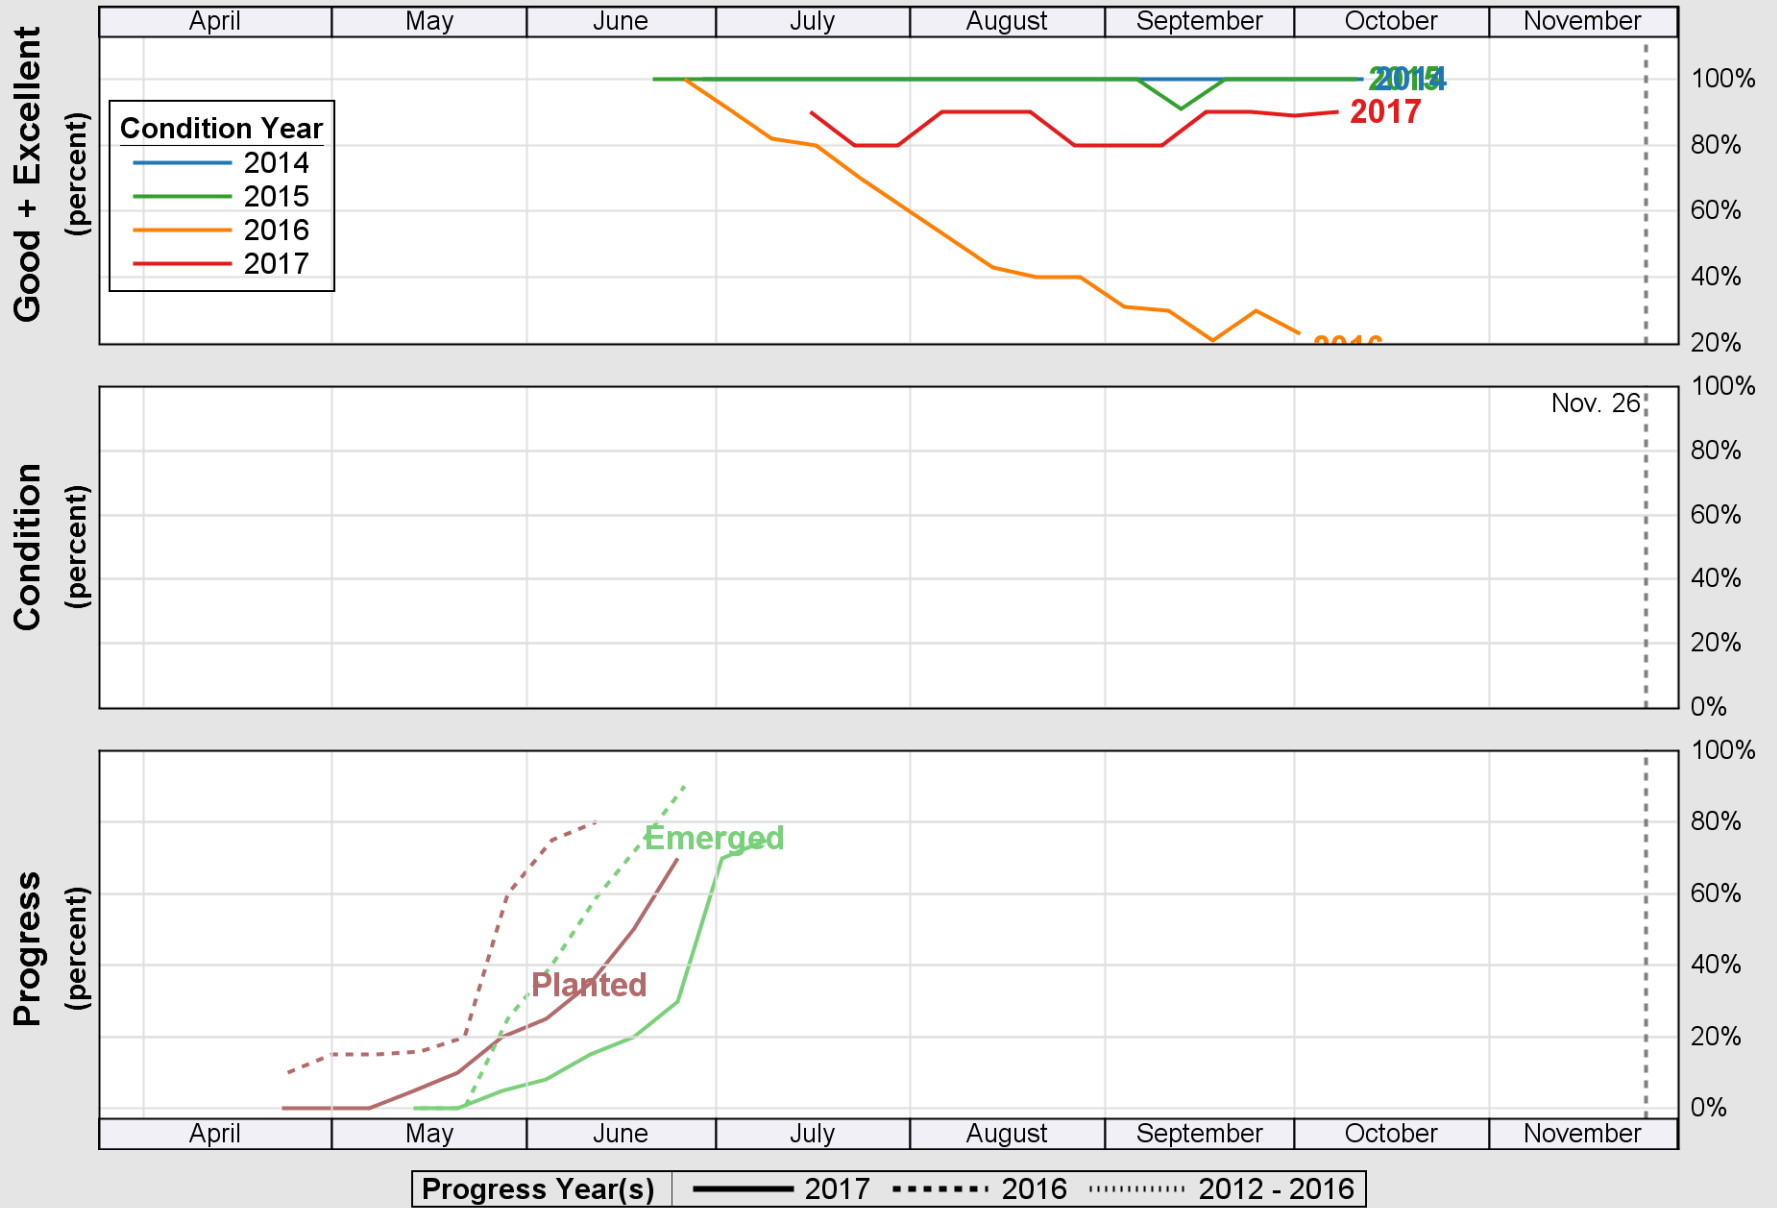

USDA

Crop Progress and Condition: Corn in Rhode Island , 2017

NASS

Source: National Agricultural Statistics Service (NASS), Crop Progress Report

USDA Crop Progress and Condition: Pasture and Range in Rhode Island , 2017 NASS

Source: National Agricultural Statistics Service (NASS), Crop Progress Report