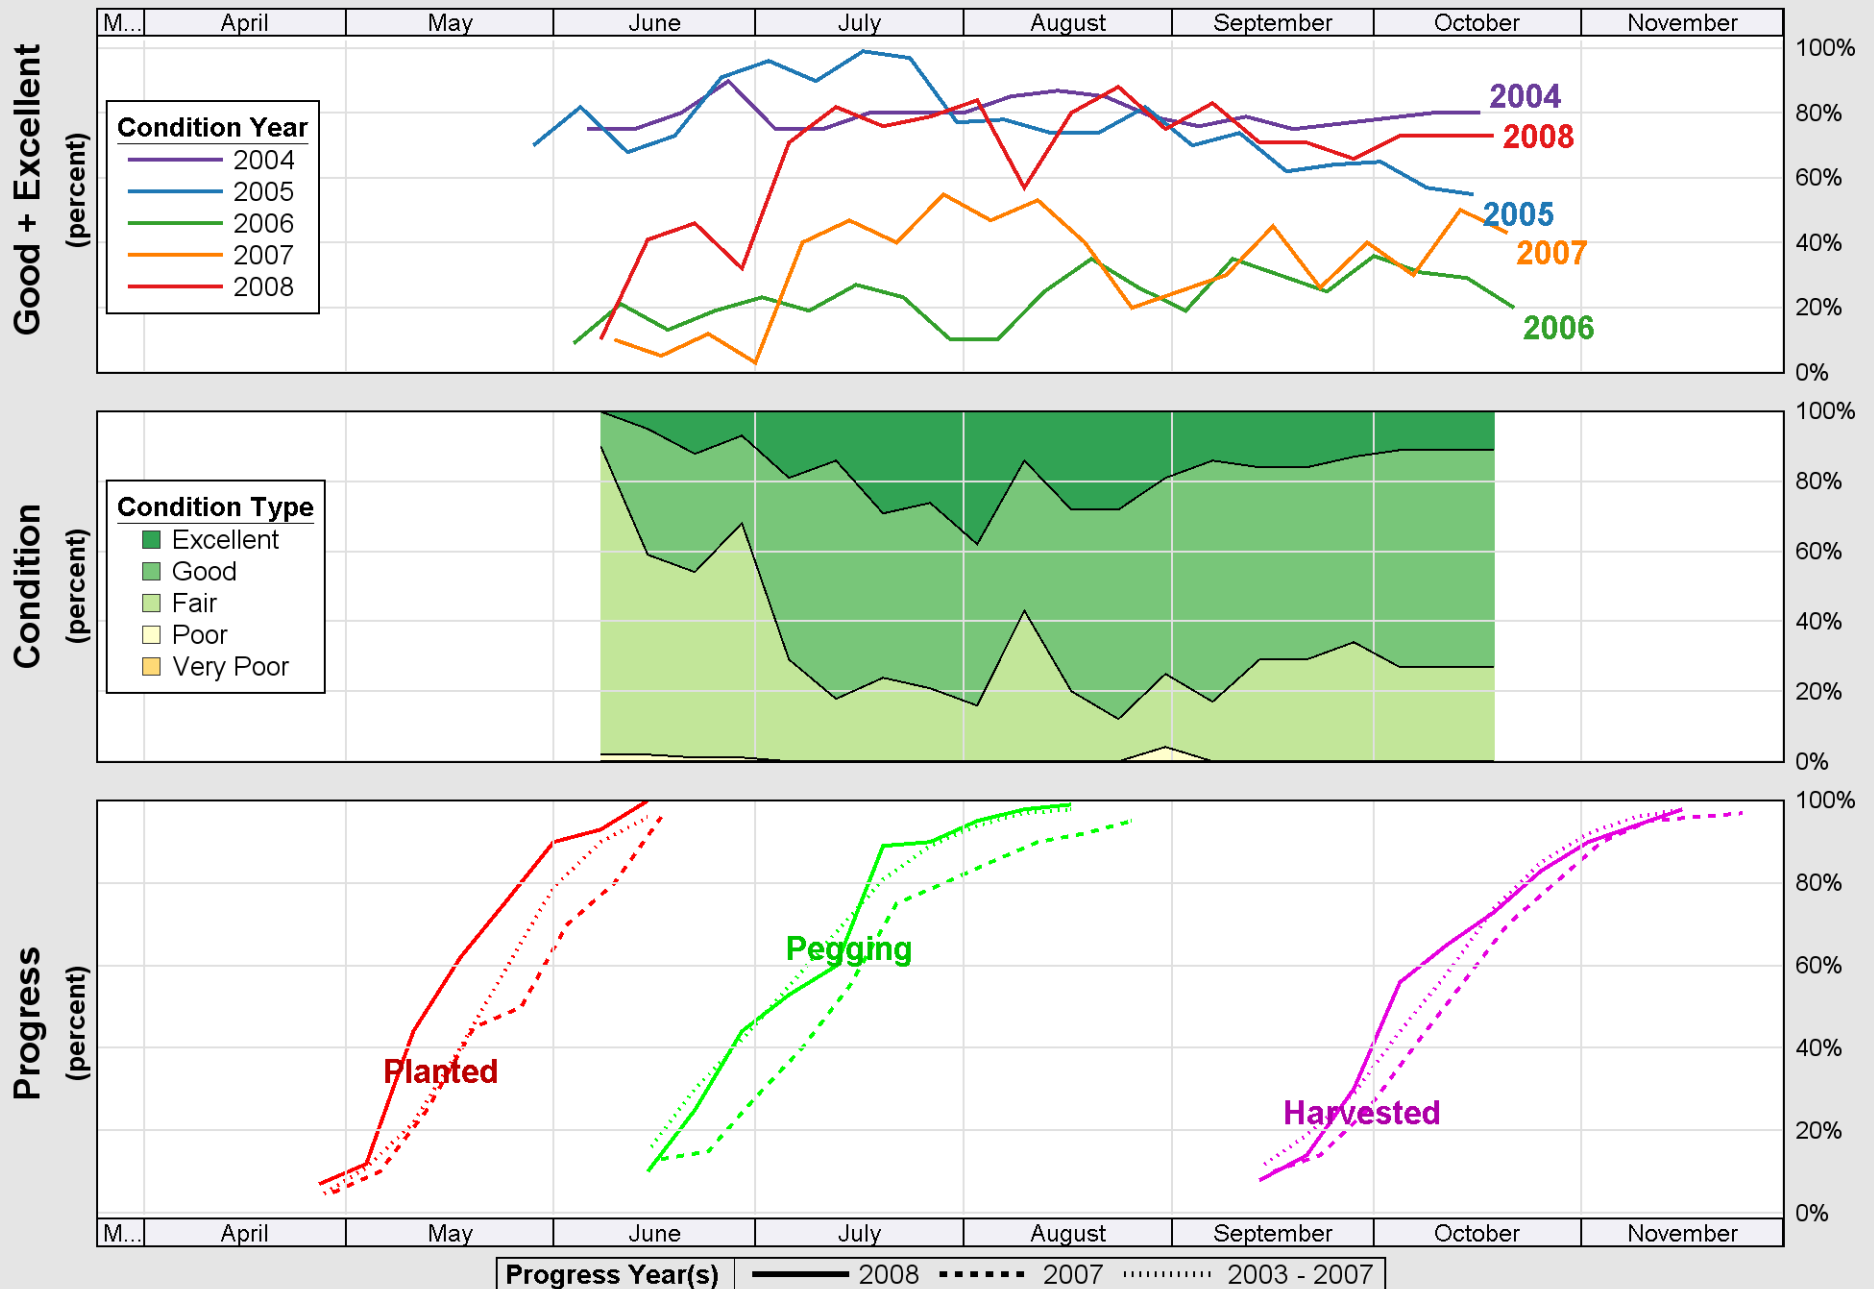

Crop Progress and Condition: Peanuts in Florida , 2008

Source: National Agricultural Statistics Service (NASS), Crop Progress Report