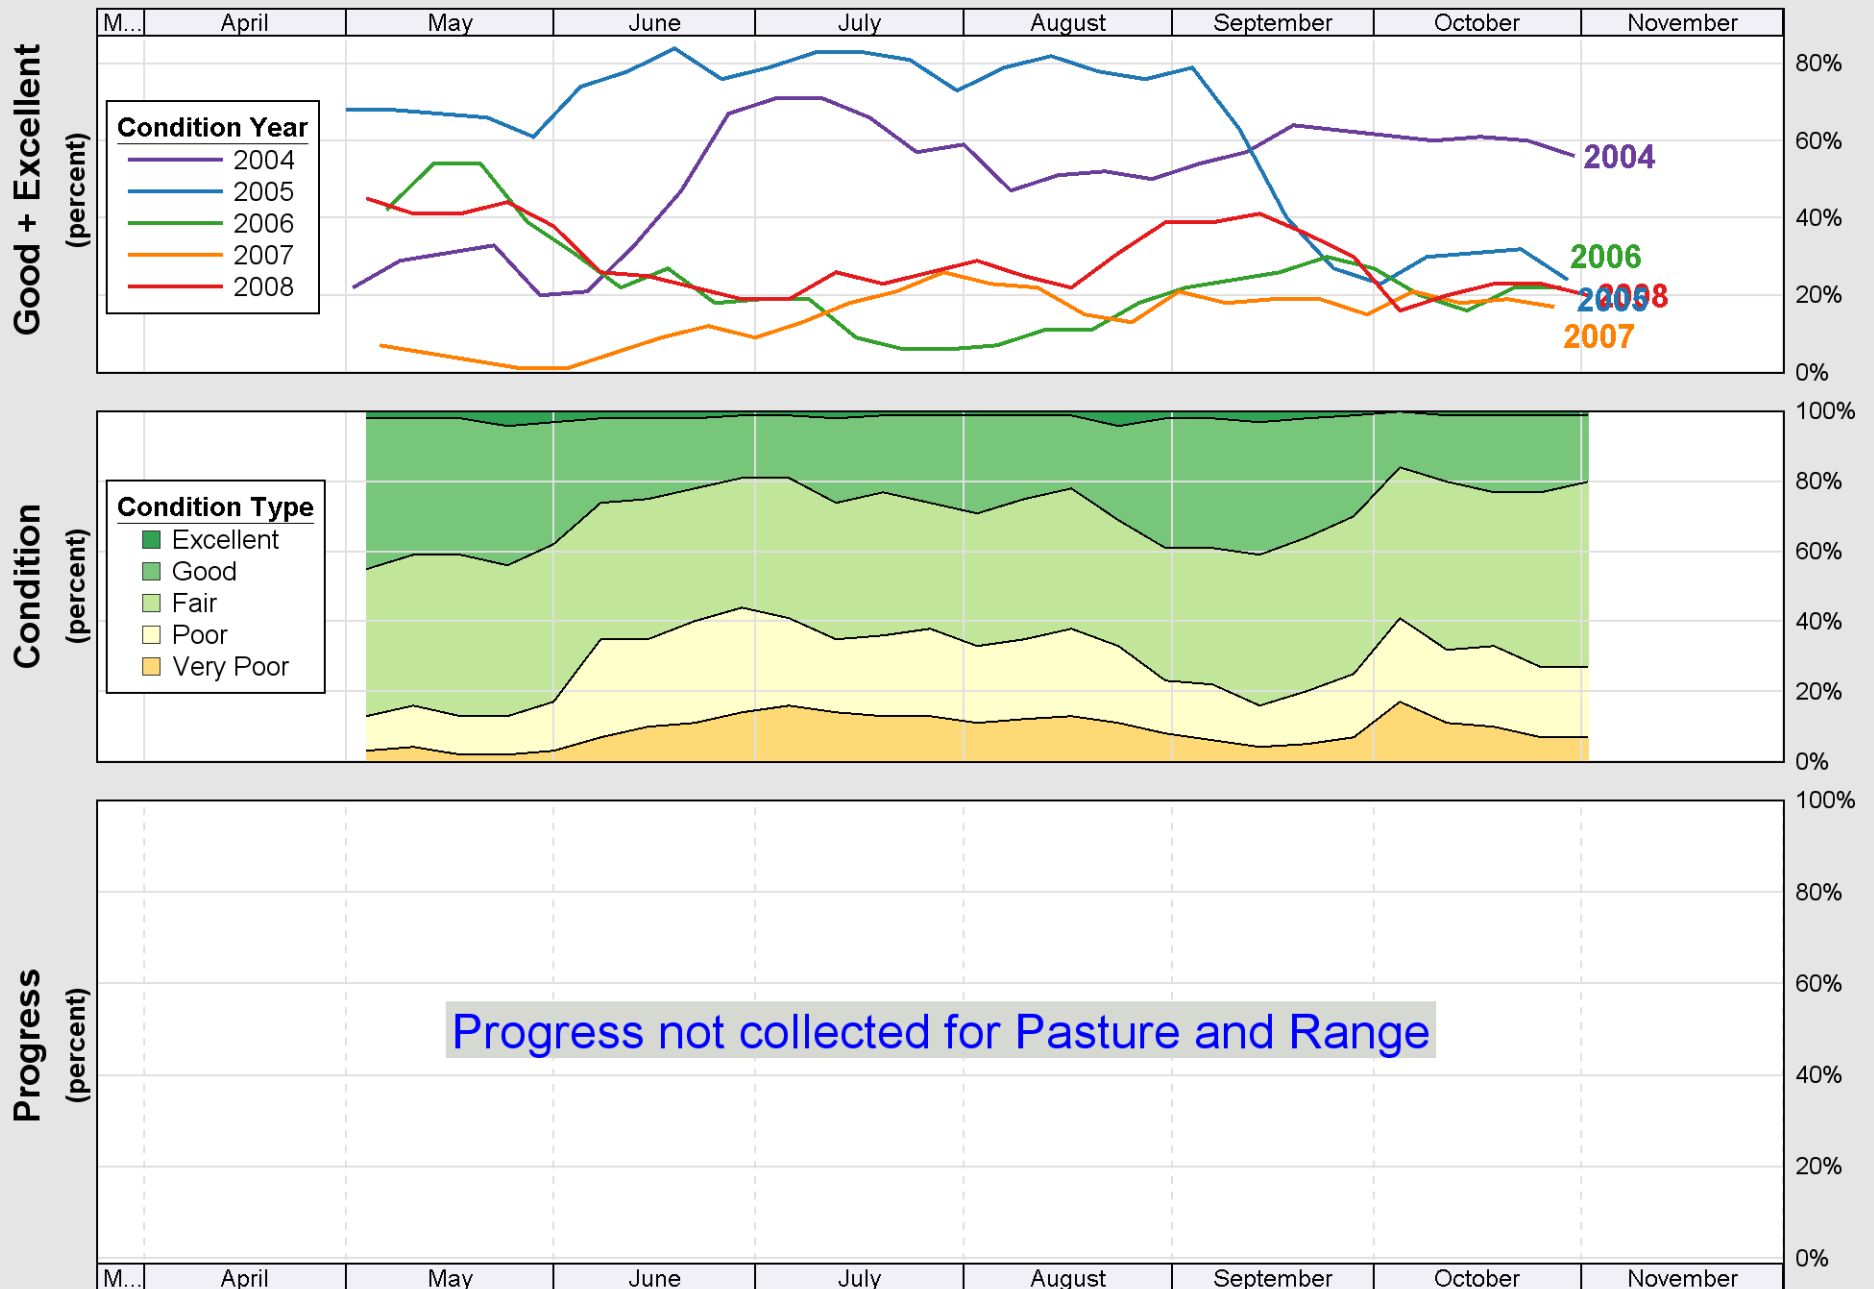

Source: National Agricultural Statistics Service (NASS), Crop Progress Report

Crop Progress and Condition: Peanuts in Georgia , 2008

Source: National Agricultural Statistics Service (NASS), Crop Progress Report