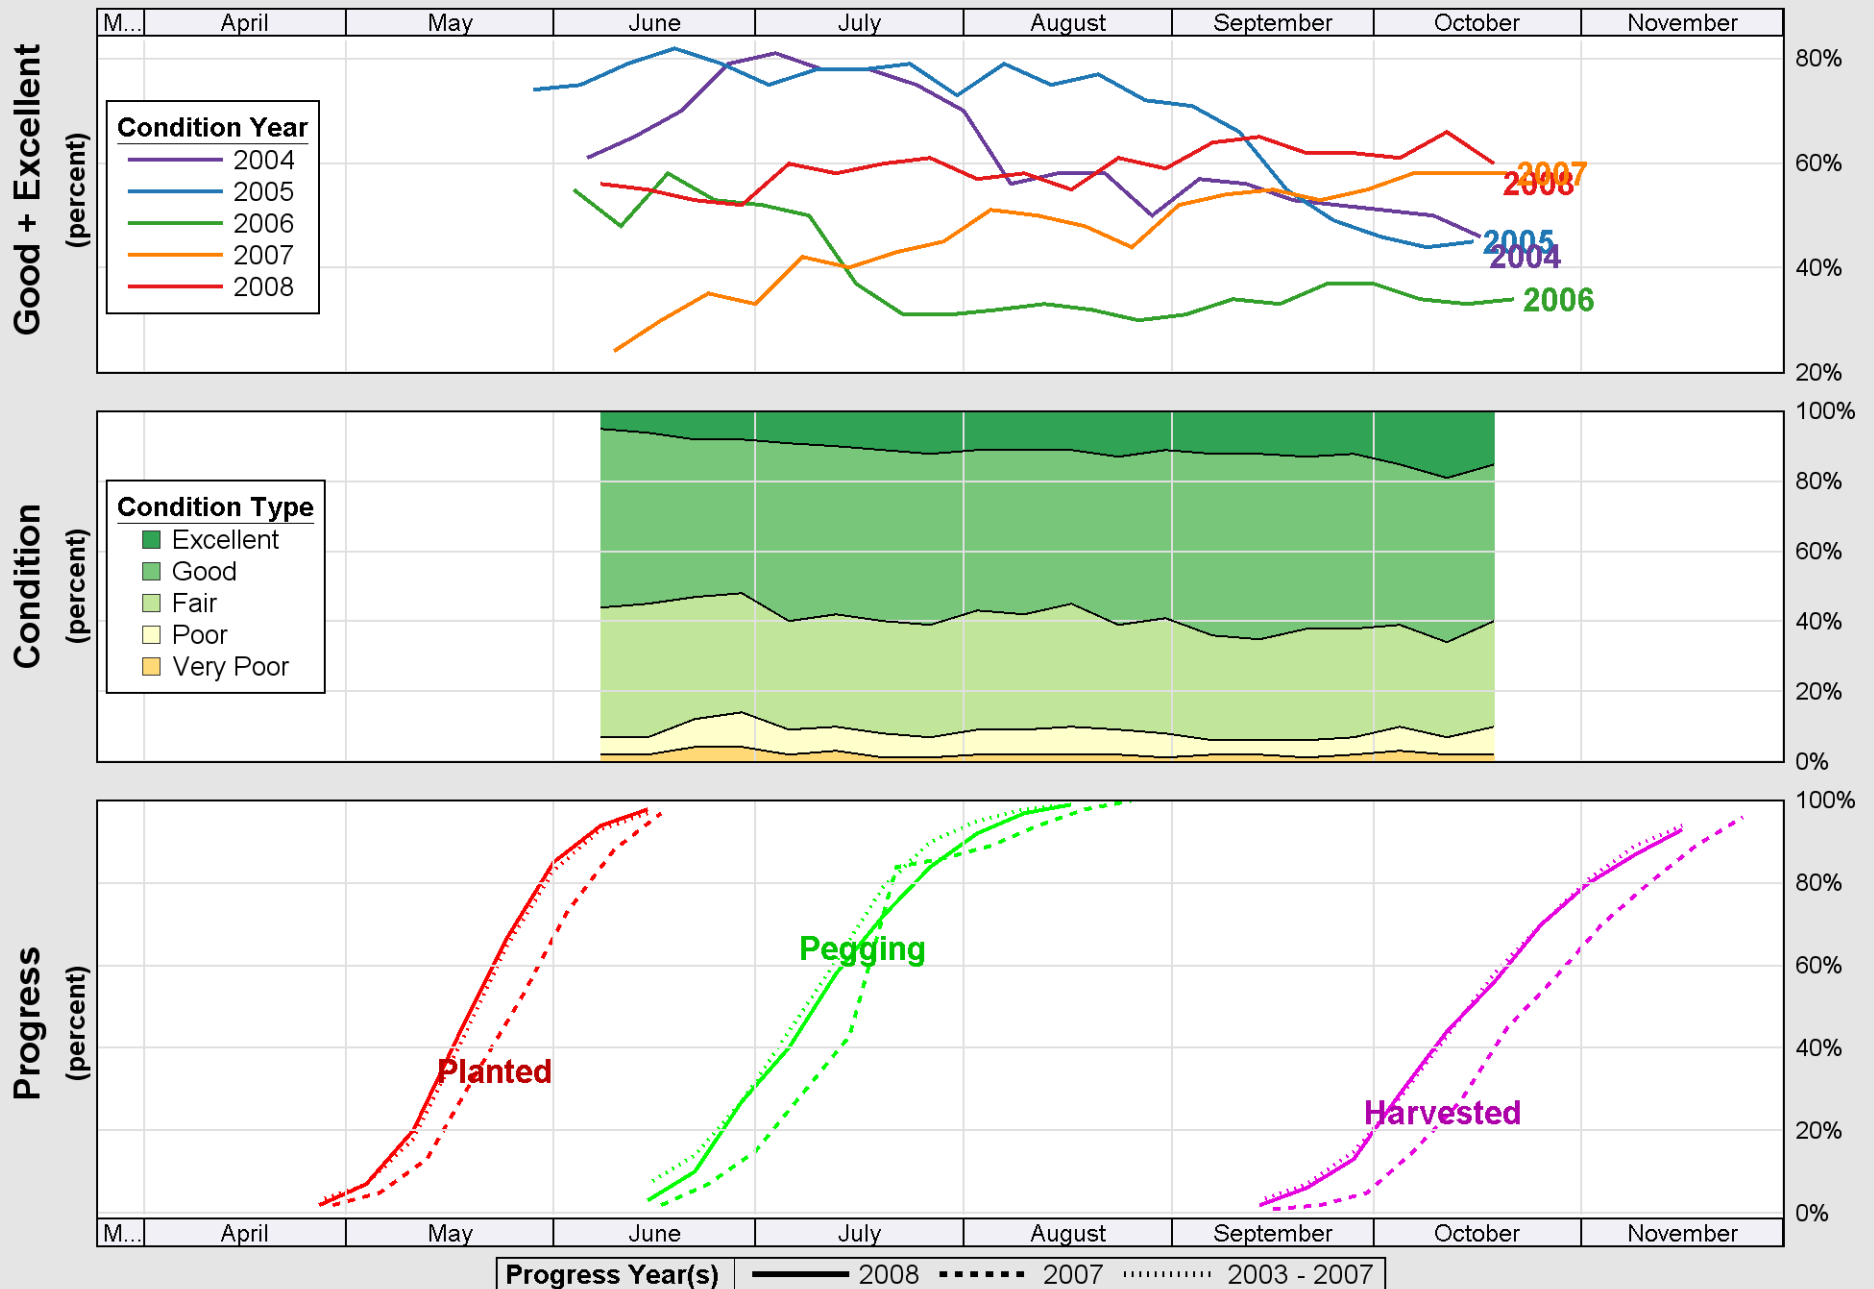

Source: National Agricultural Statistics Service (NASS), Crop Progress Report

Crop Progress and Condition: Peanuts in Georgia , 2008

Source: National Agricultural Statistics Service (NASS), Crop Progress Report