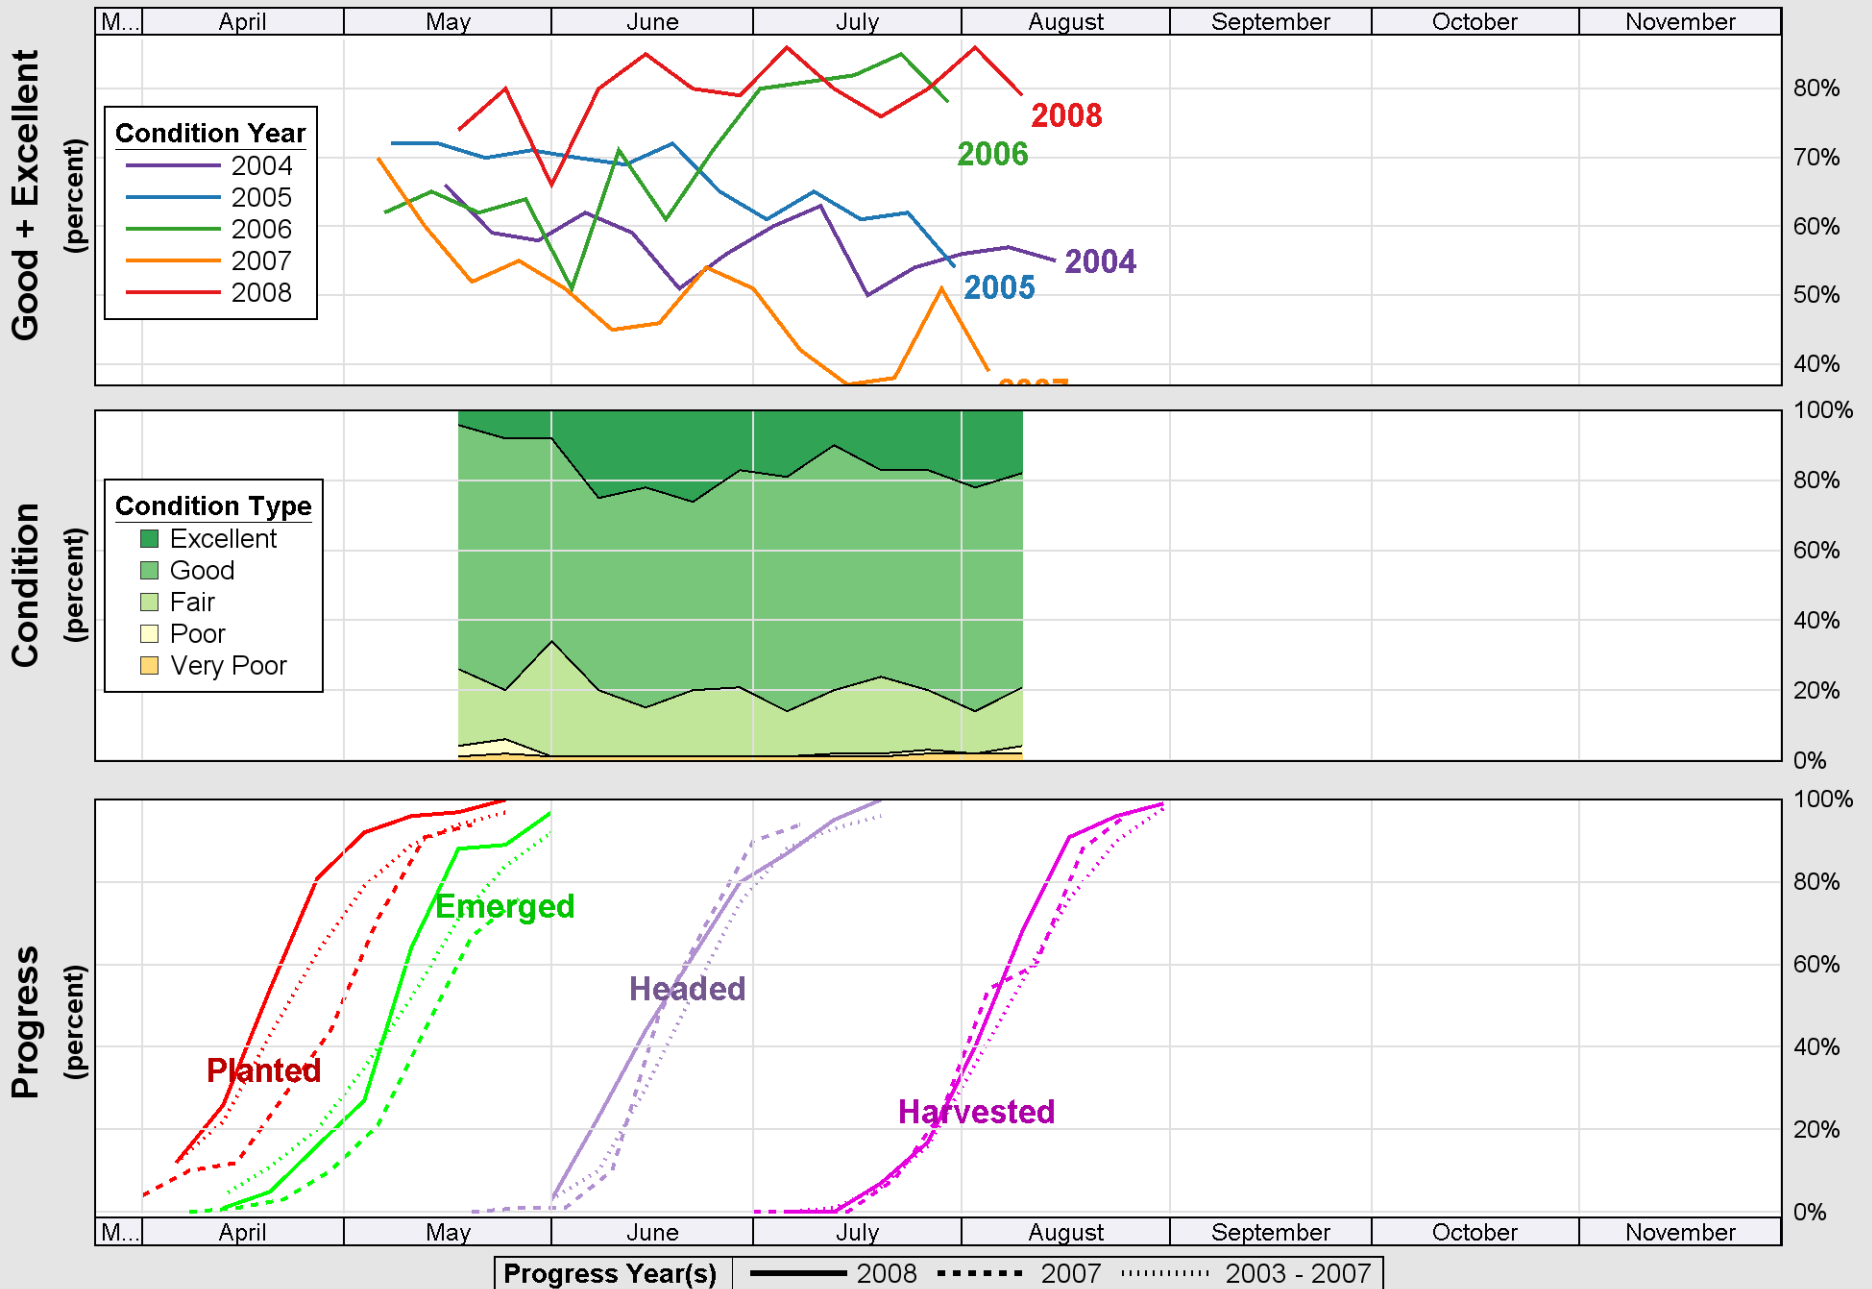

Crop Progress and Condition: Corn in Pennsylvania , 2008

Source: National Agricultural Statistics Service (NASS), Crop Progress Report

Source: National Agricultural Statistics Service (NASS), Crop Progress Report

Source: National Agricultural Statistics Service (NASS), Crop Progress Report