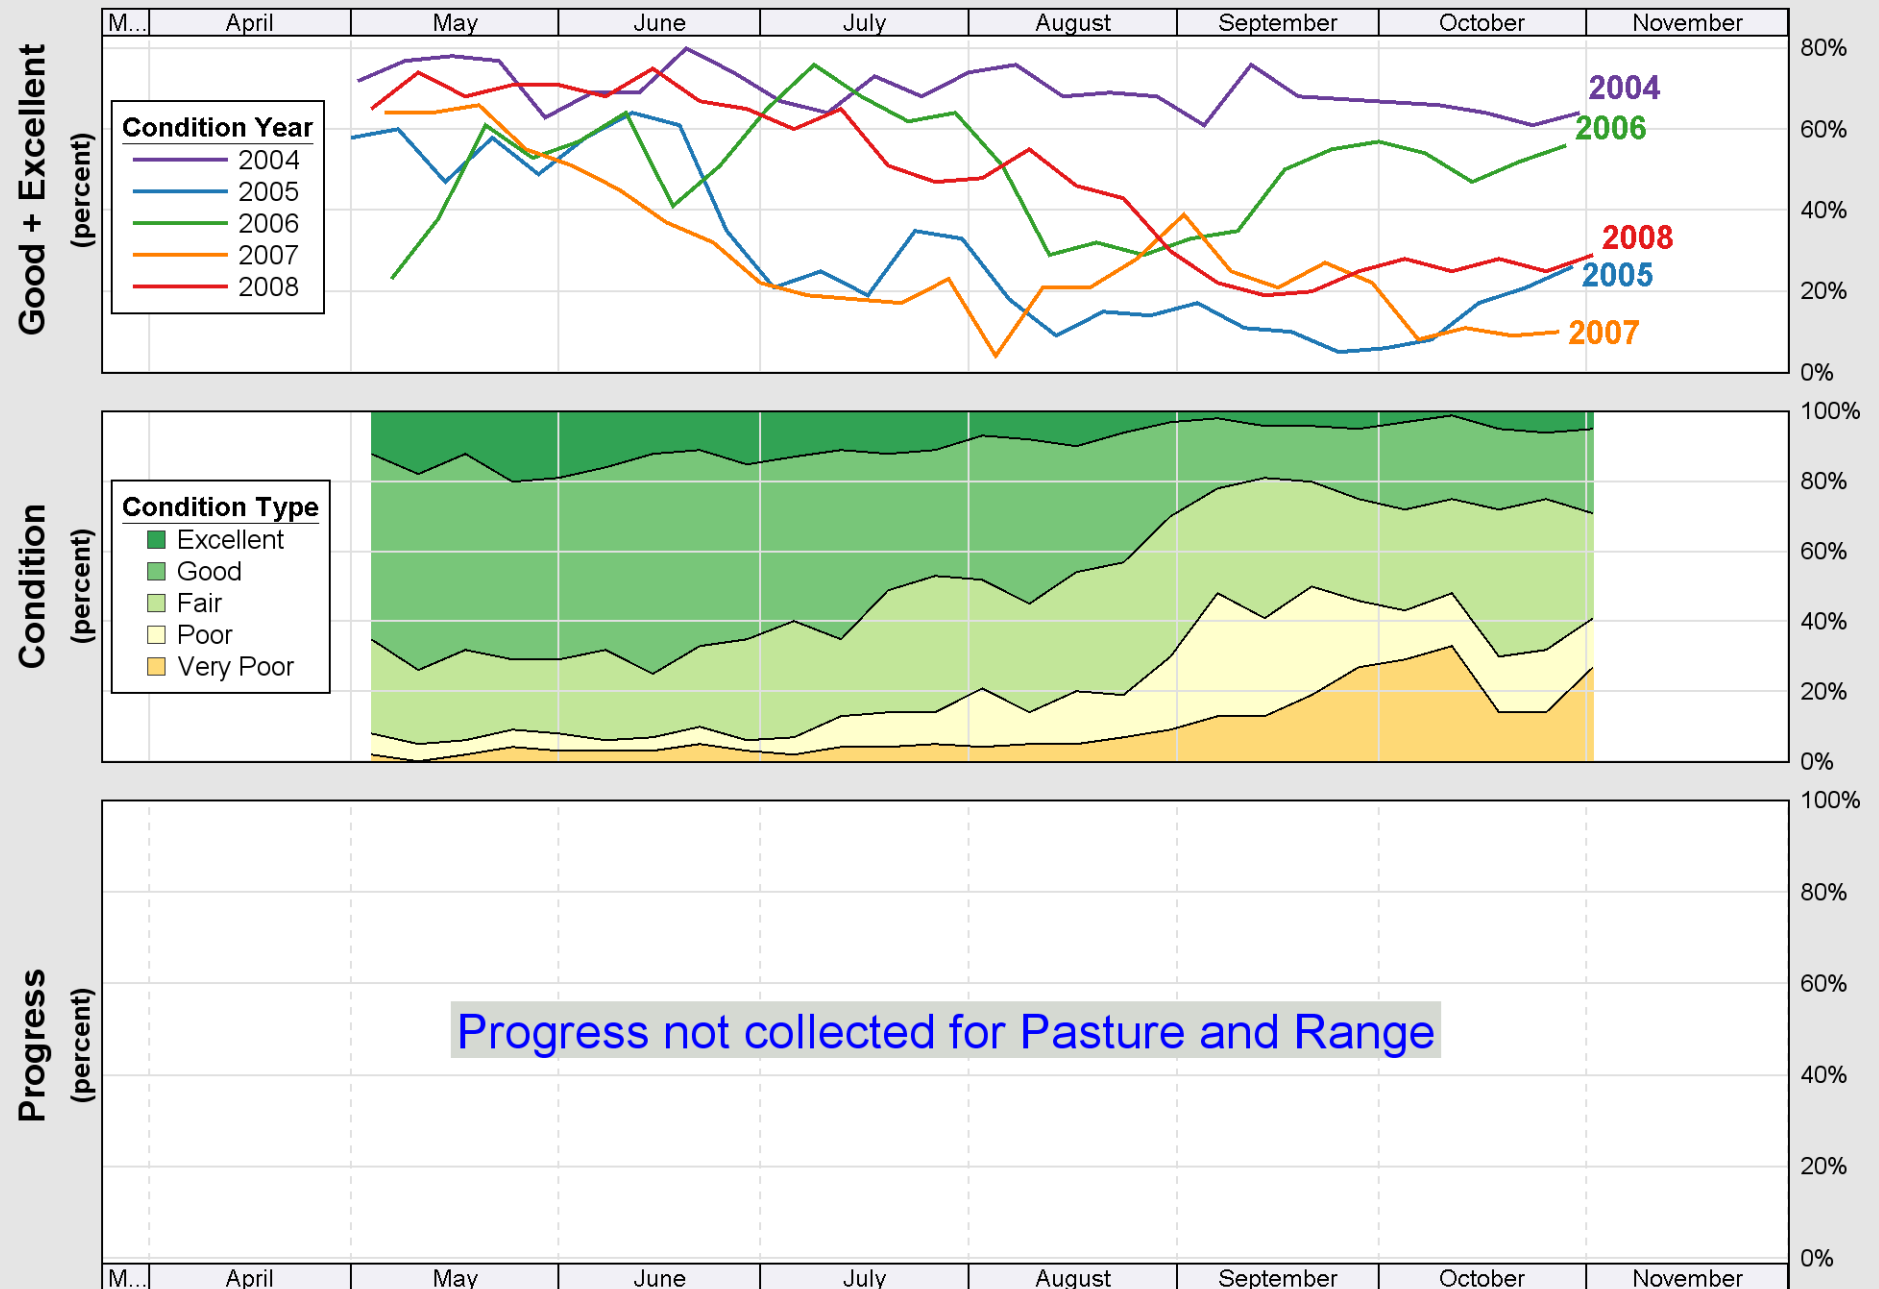

Crop Progress and Condition: Corn in Pennsylvania , 2008

Source: National Agricultural Statistics Service (NASS), Crop Progress Report

Source: National Agricultural Statistics Service (NASS), Crop Progress Report

Source: National Agricultural Statistics Service (NASS), Crop Progress Report