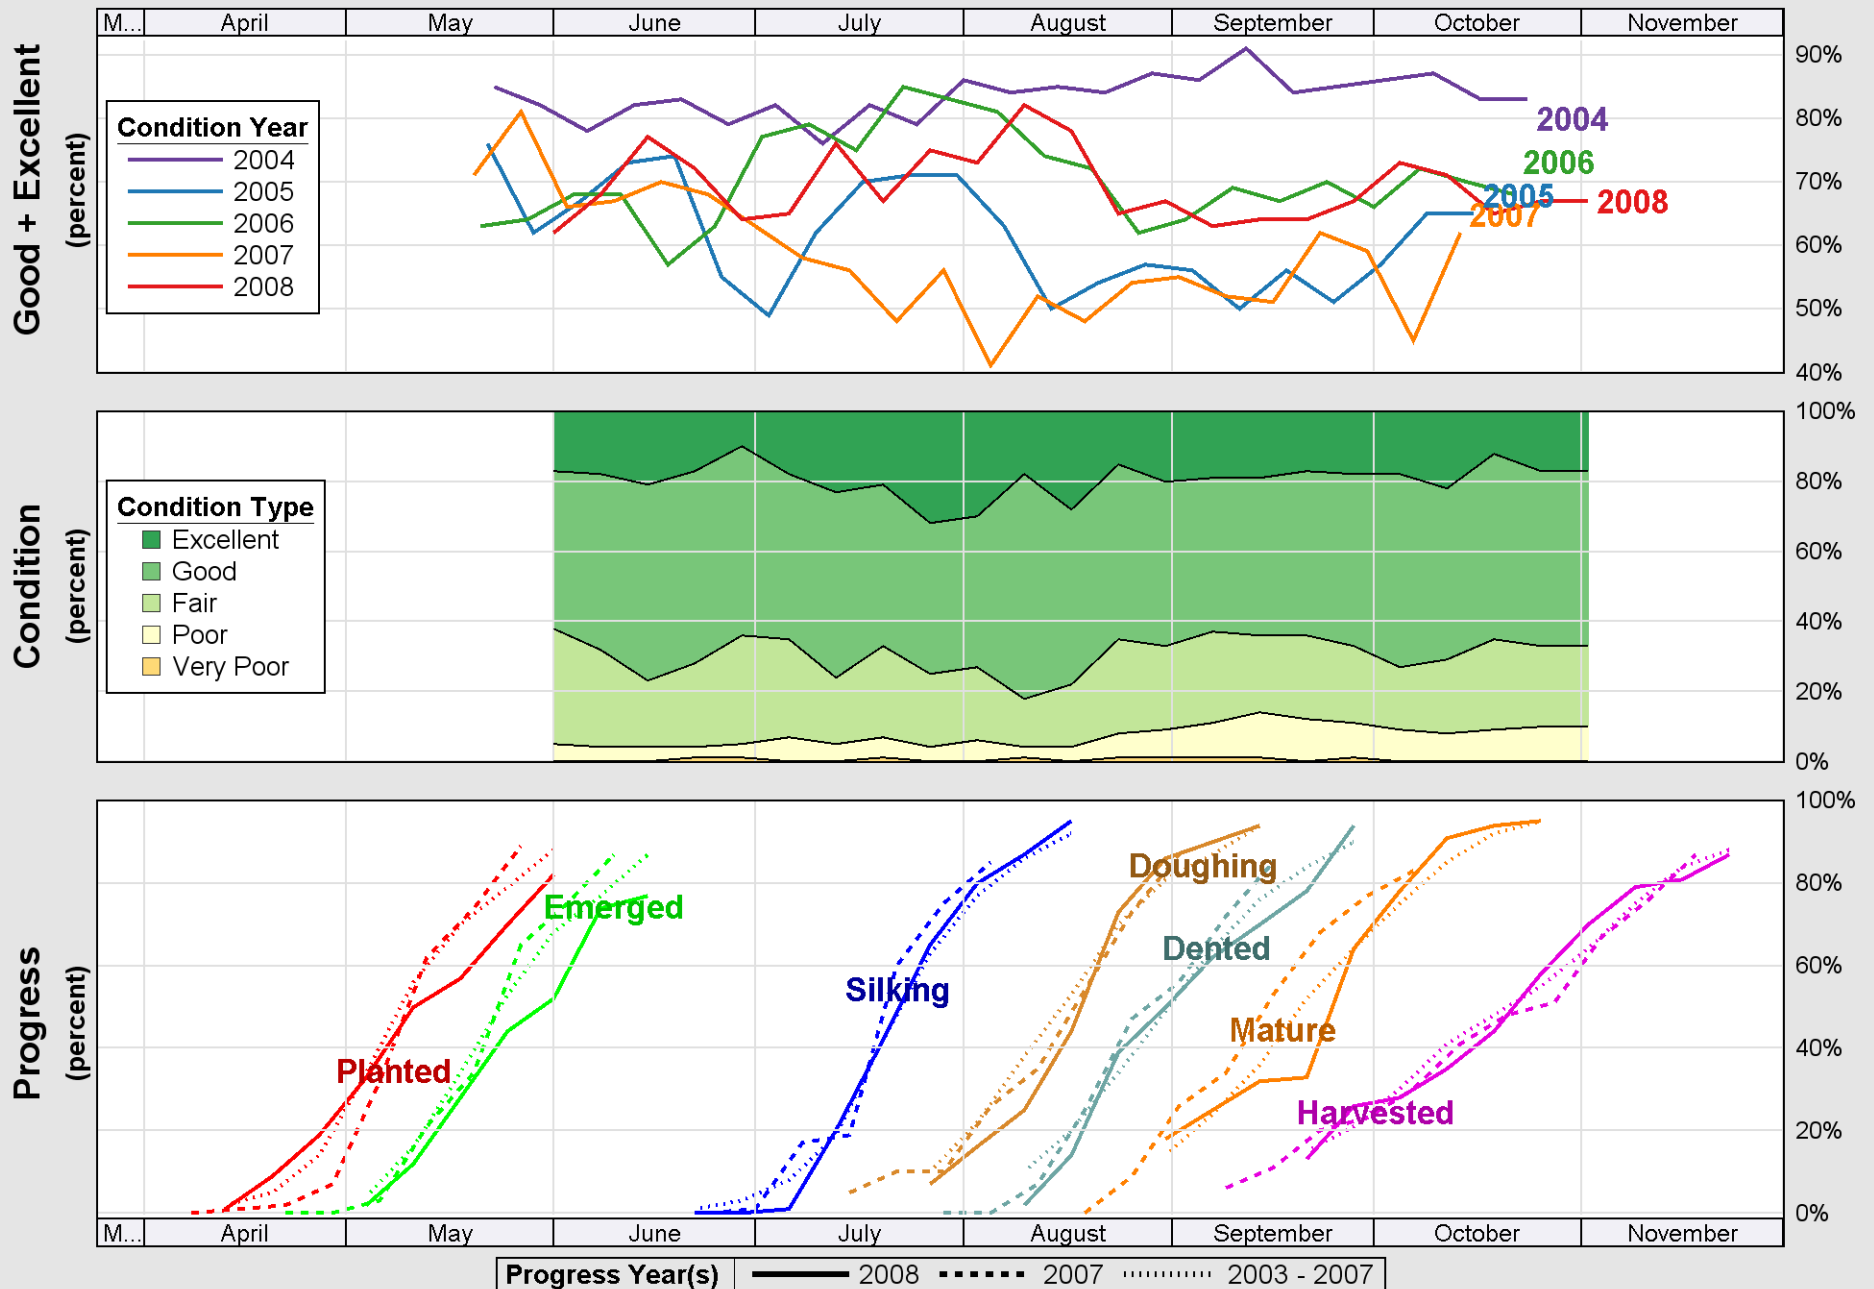

Crop Progress and Condition: Corn in Pennsylvania , 2008

Source: National Agricultural Statistics Service (NASS), Crop Progress Report

Source: National Agricultural Statistics Service (NASS), Crop Progress Report

Source: National Agricultural Statistics Service (NASS), Crop Progress Report