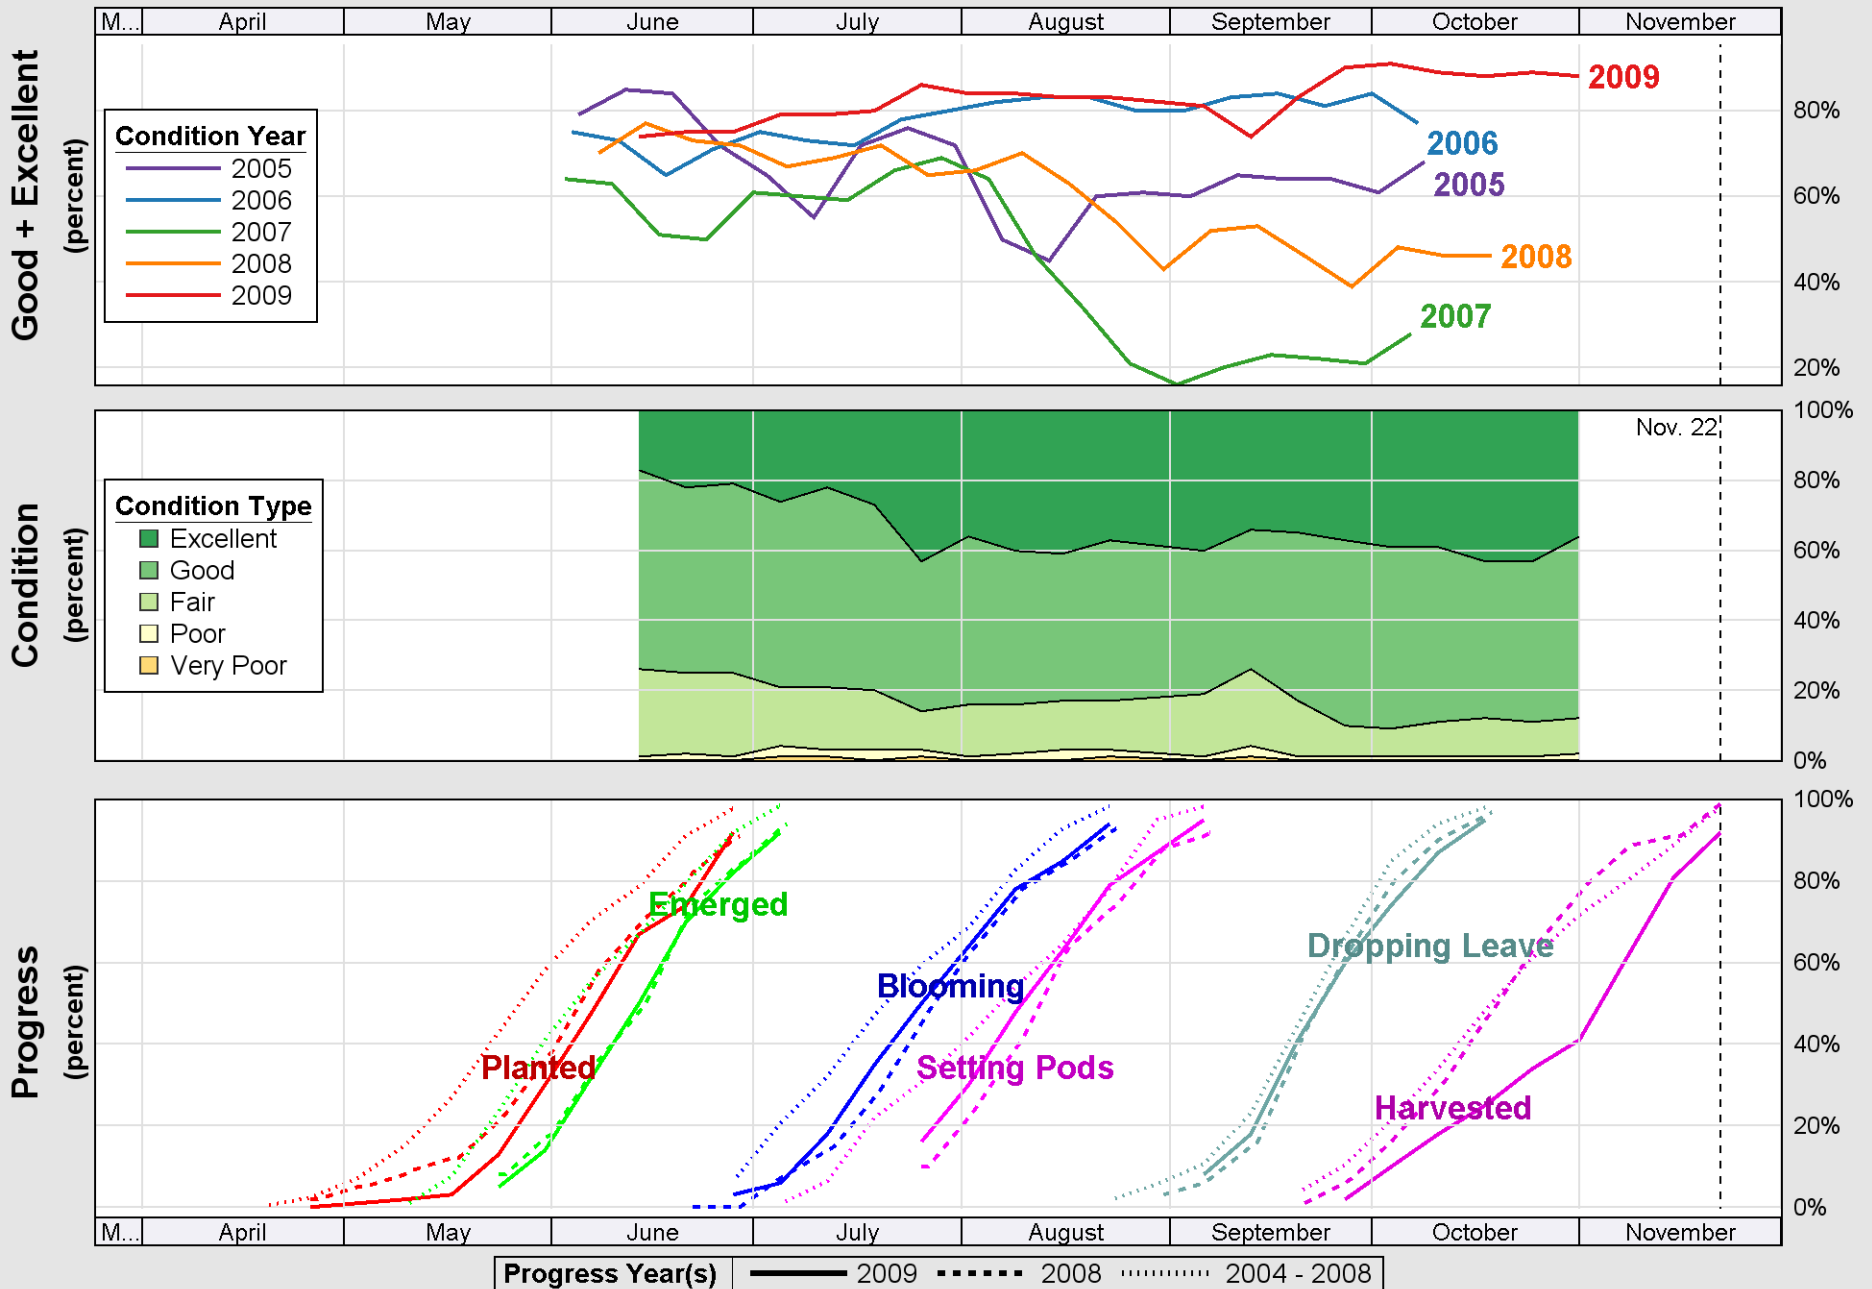

Crop Progress and Condition: Corn in Kentucky , 2009

Source: National Agricultural Statistics Service (NASS), Crop Progress Report

Source: National Agricultural Statistics Service (NASS), Crop Progress Report

Crop Progress and Condition: Soybeans in Kentucky , 2009

Source: National Agricultural Statistics Service (NASS), Crop Progress Report