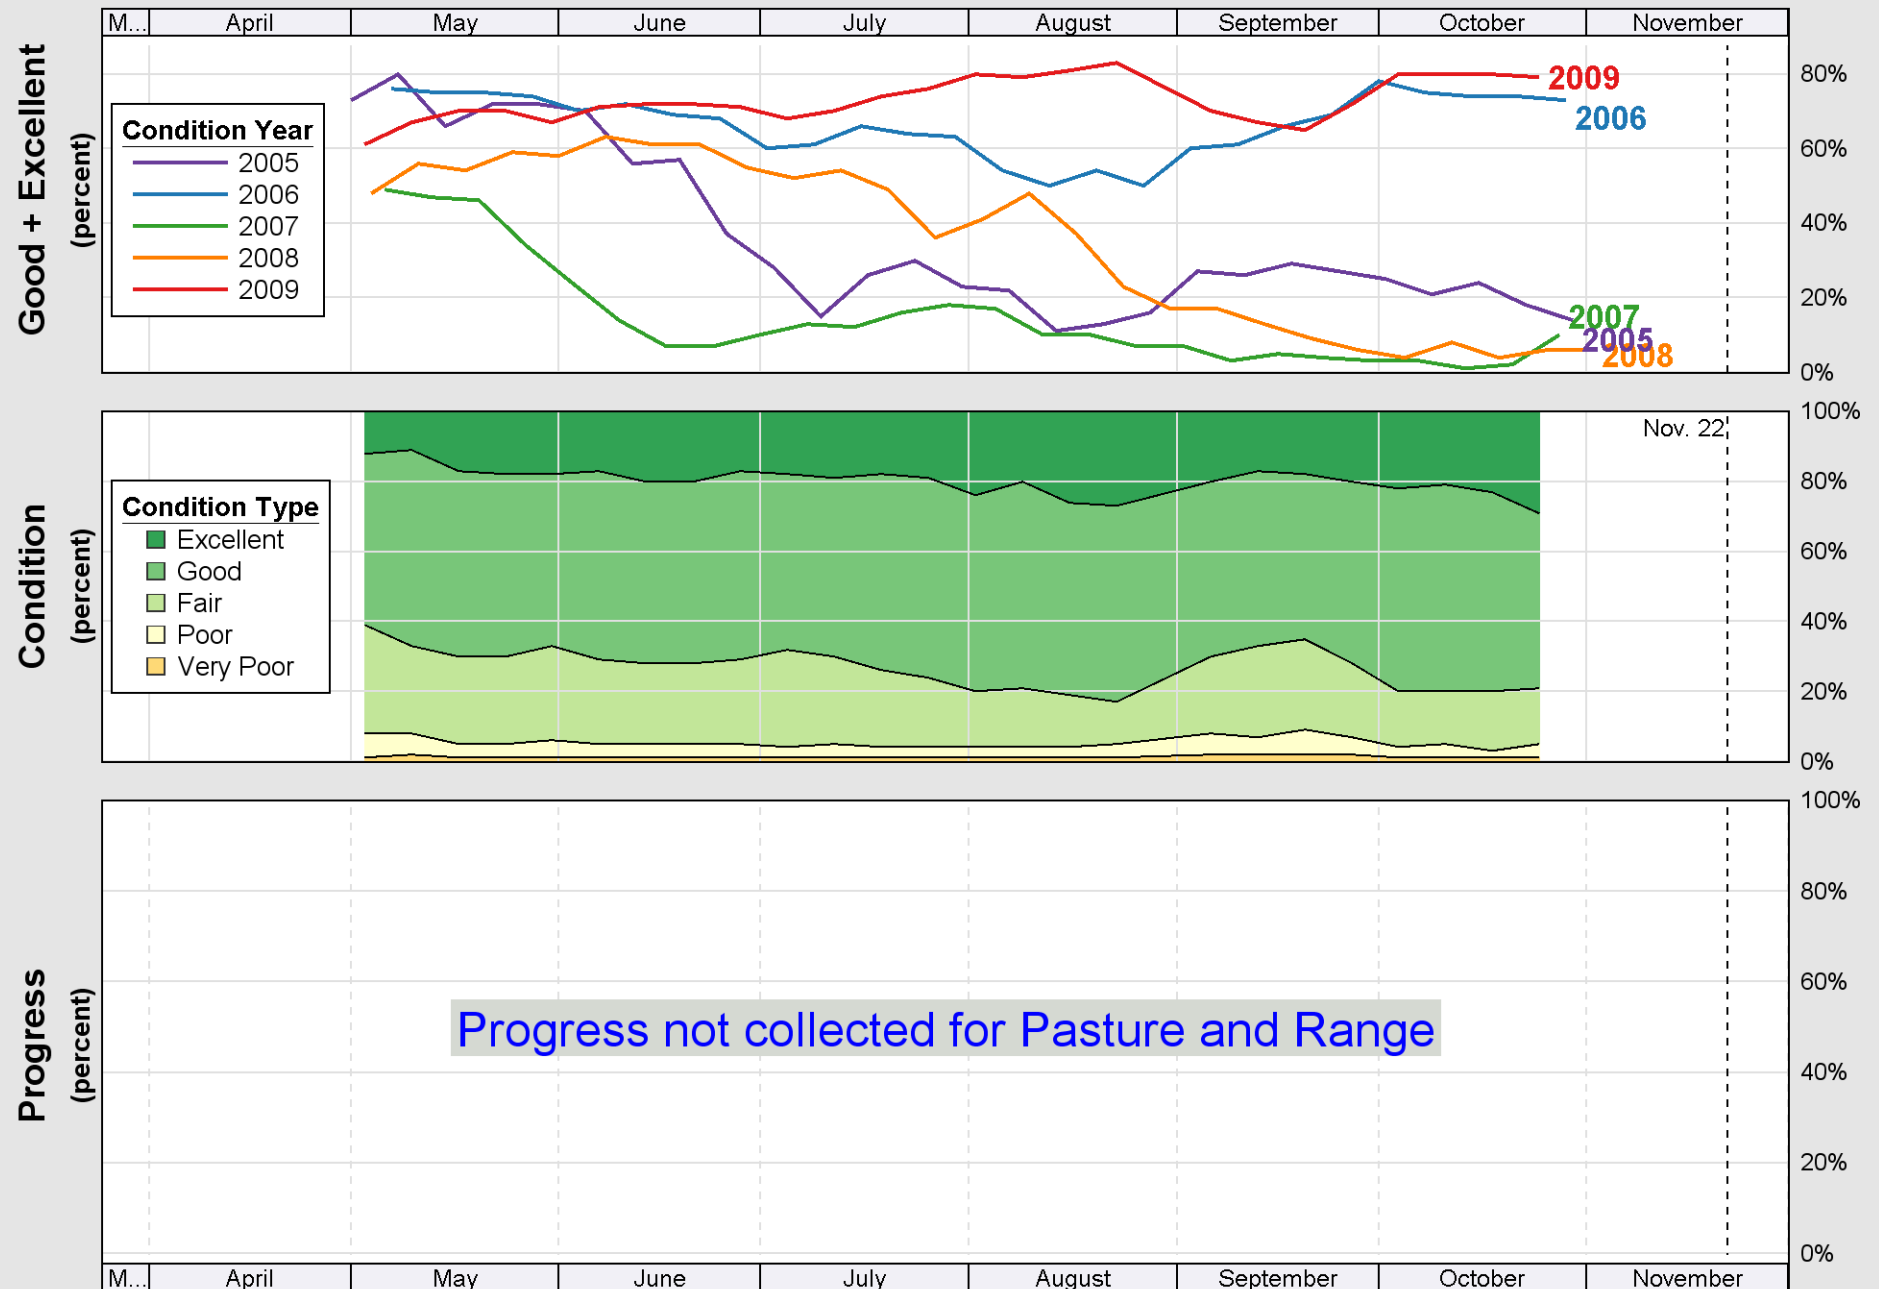

Crop Progress and Condition: Corn in Kentucky , 2009

Source: National Agricultural Statistics Service (NASS), Crop Progress Report

Source: National Agricultural Statistics Service (NASS), Crop Progress Report

Crop Progress and Condition: Soybeans in Kentucky , 2009

Source: National Agricultural Statistics Service (NASS), Crop Progress Report