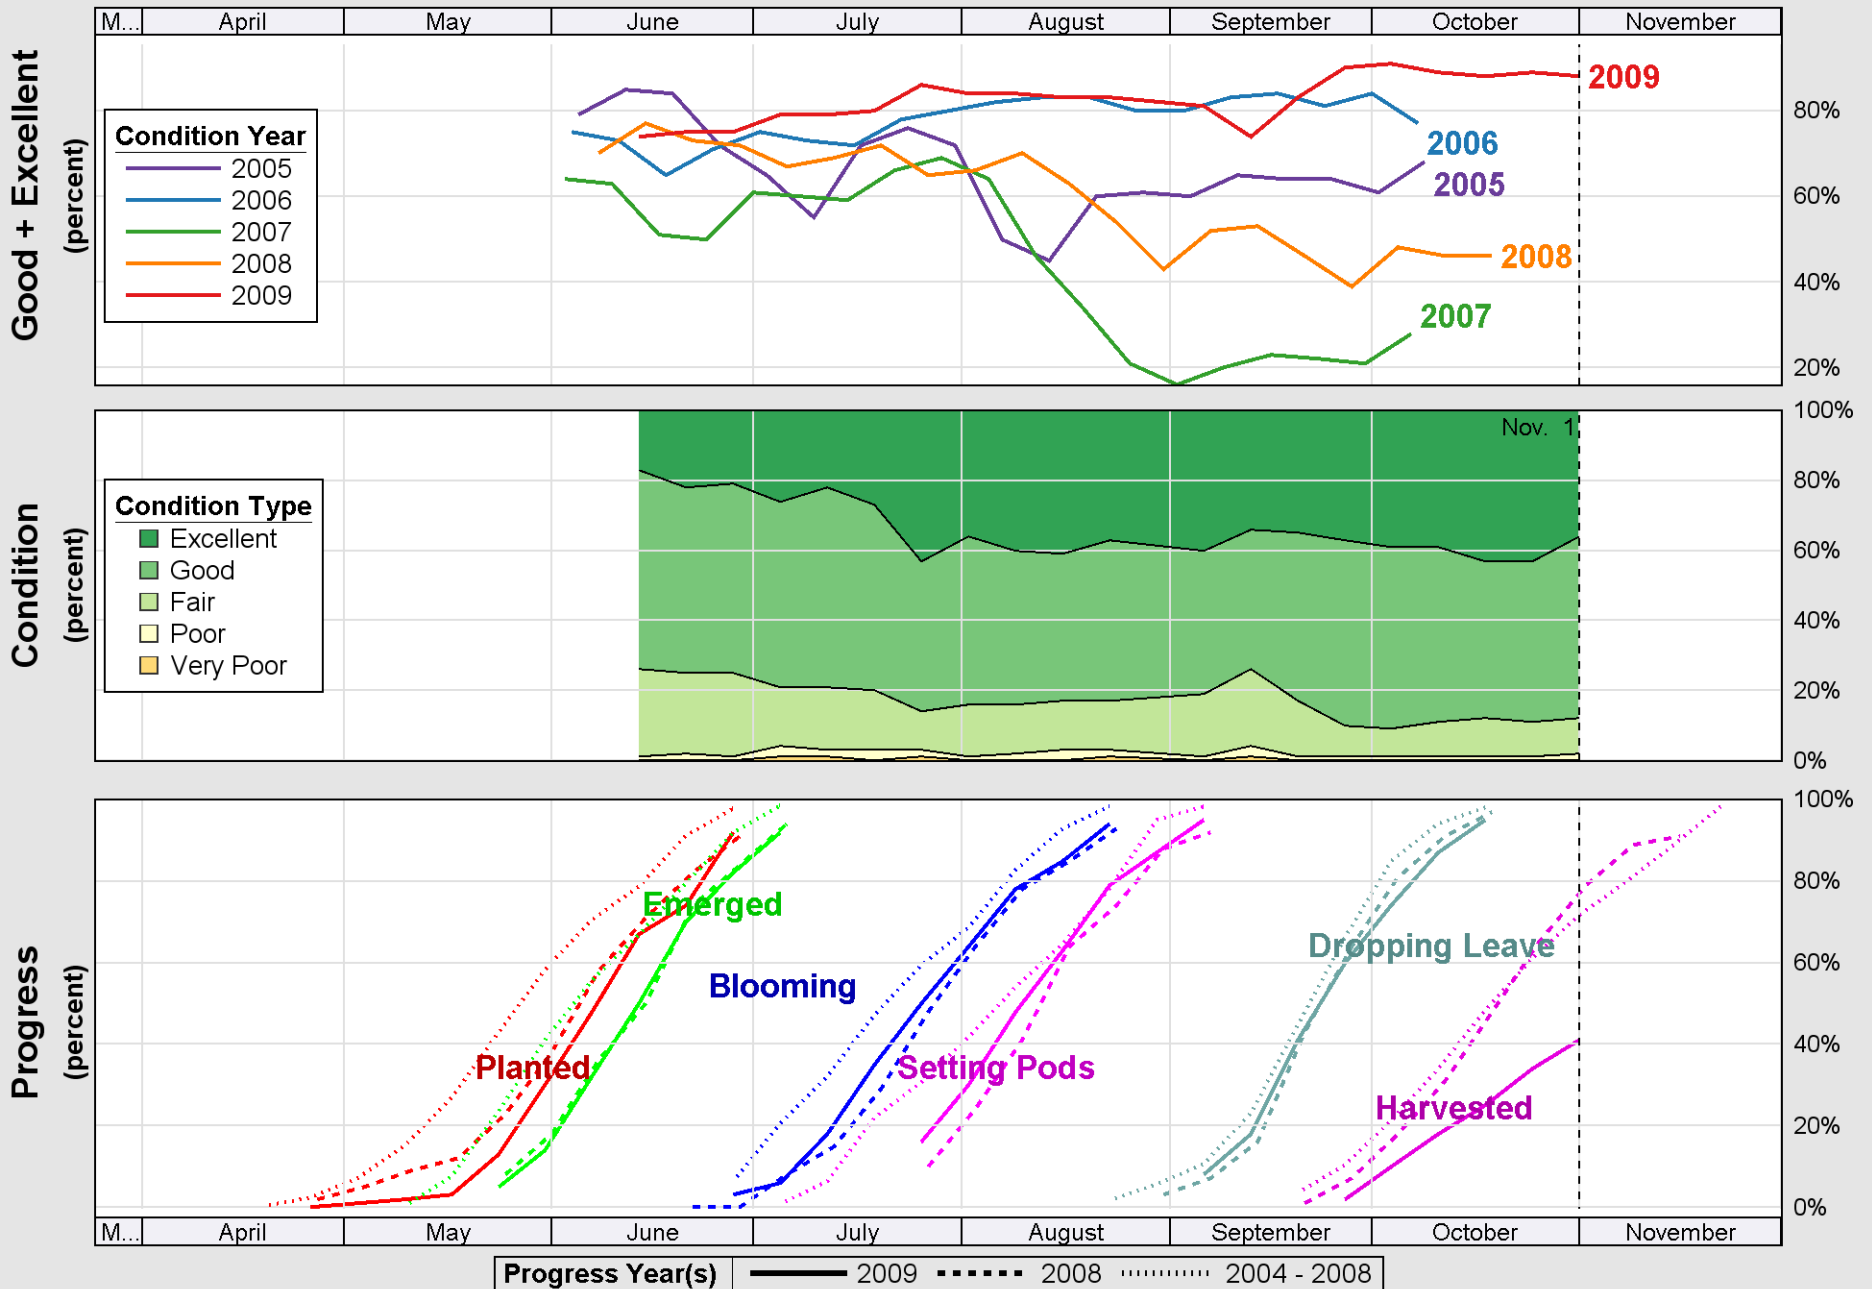

Source: National Agricultural Statistics Service (NASS), Crop Progress Report

Crop Progress and Condition: Soybeans in Kentucky , 2009

Source: National Agricultural Statistics Service (NASS), Crop Progress Report