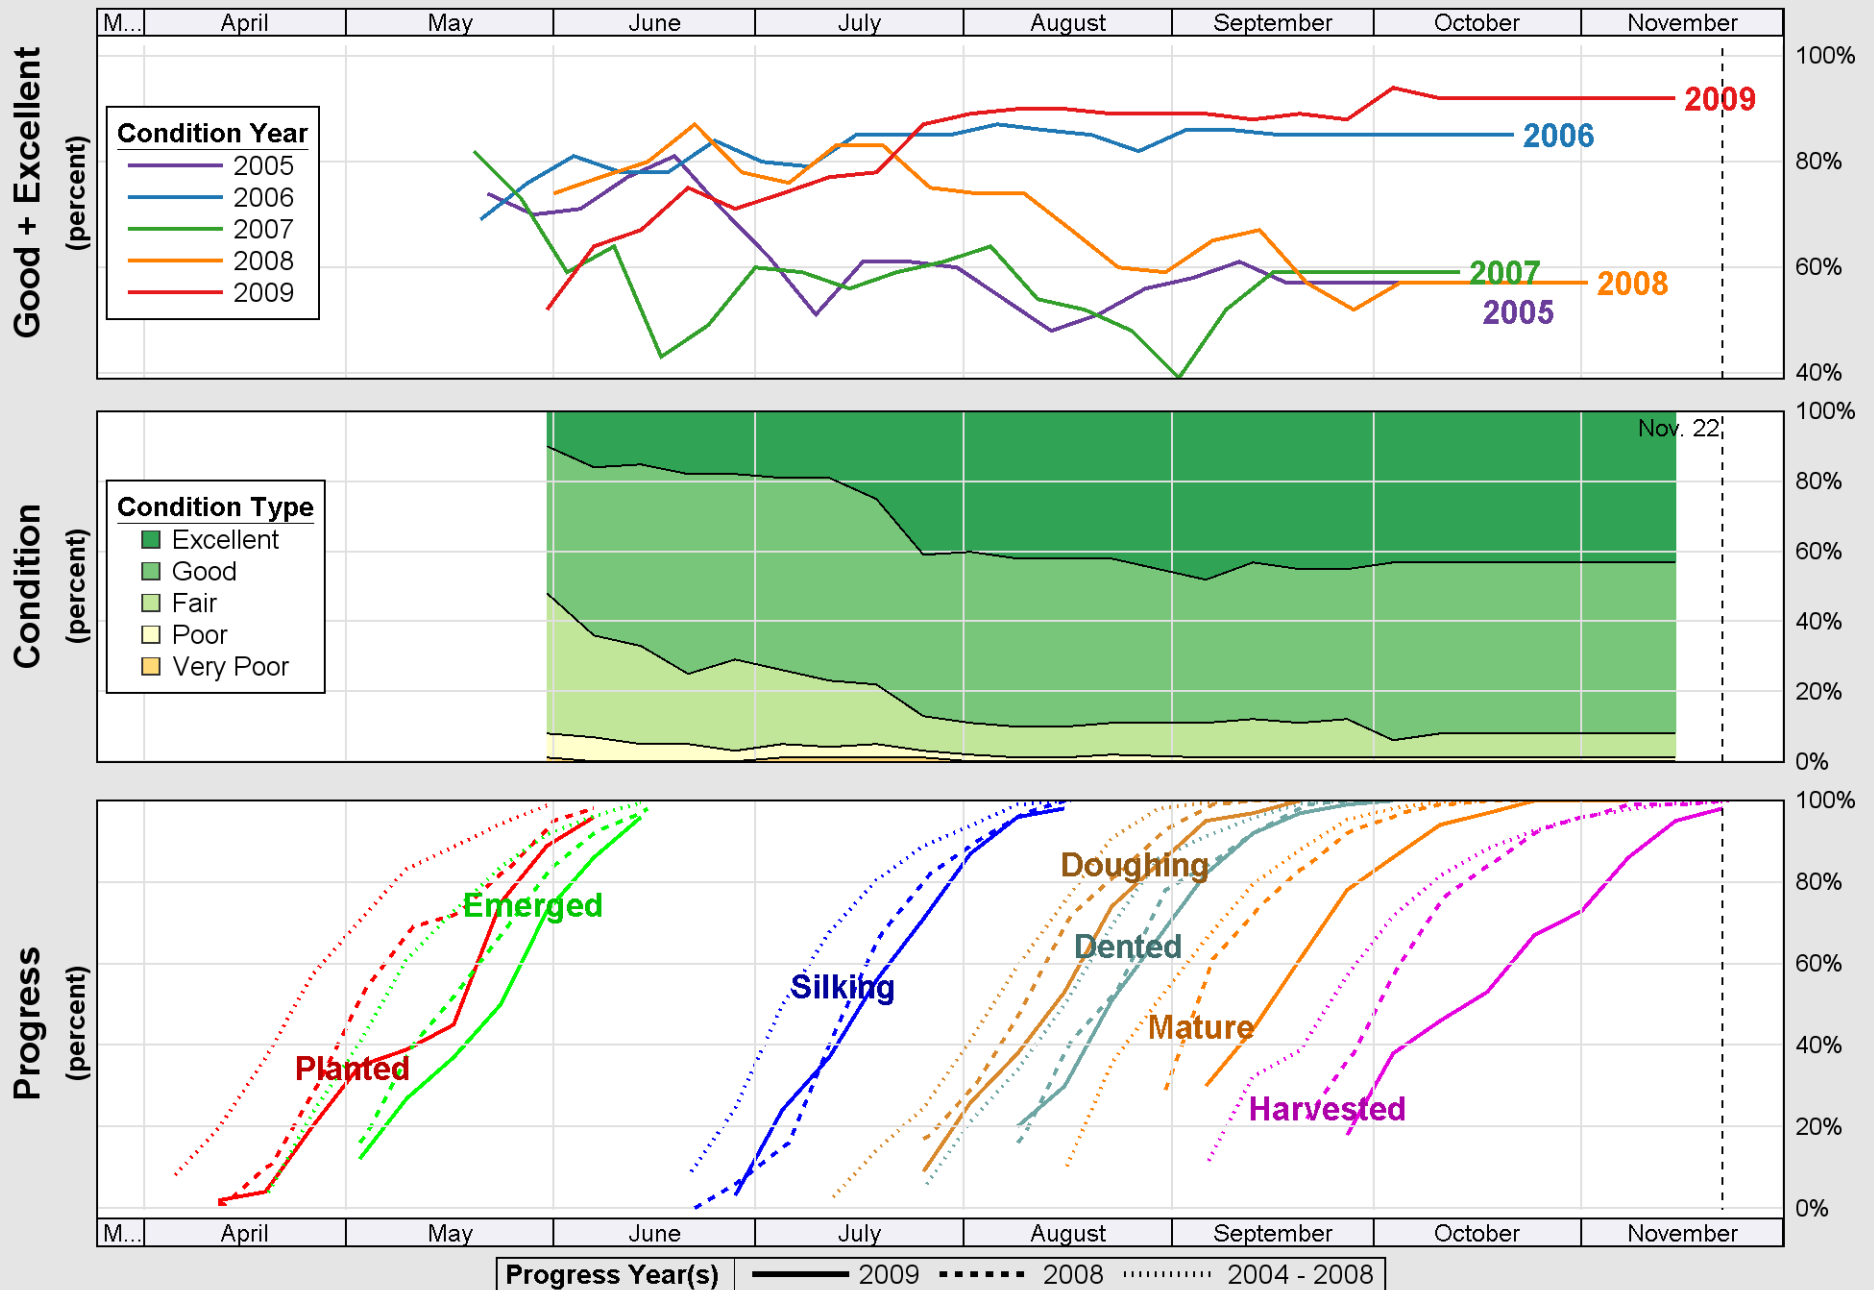

Crop Progress and Condition: Corn in Kentucky , 2009

Source: National Agricultural Statistics Service (NASS), Crop Progress Report

Source: National Agricultural Statistics Service (NASS), Crop Progress Report

Crop Progress and Condition: Soybeans in Kentucky , 2009

Source: National Agricultural Statistics Service (NASS), Crop Progress Report