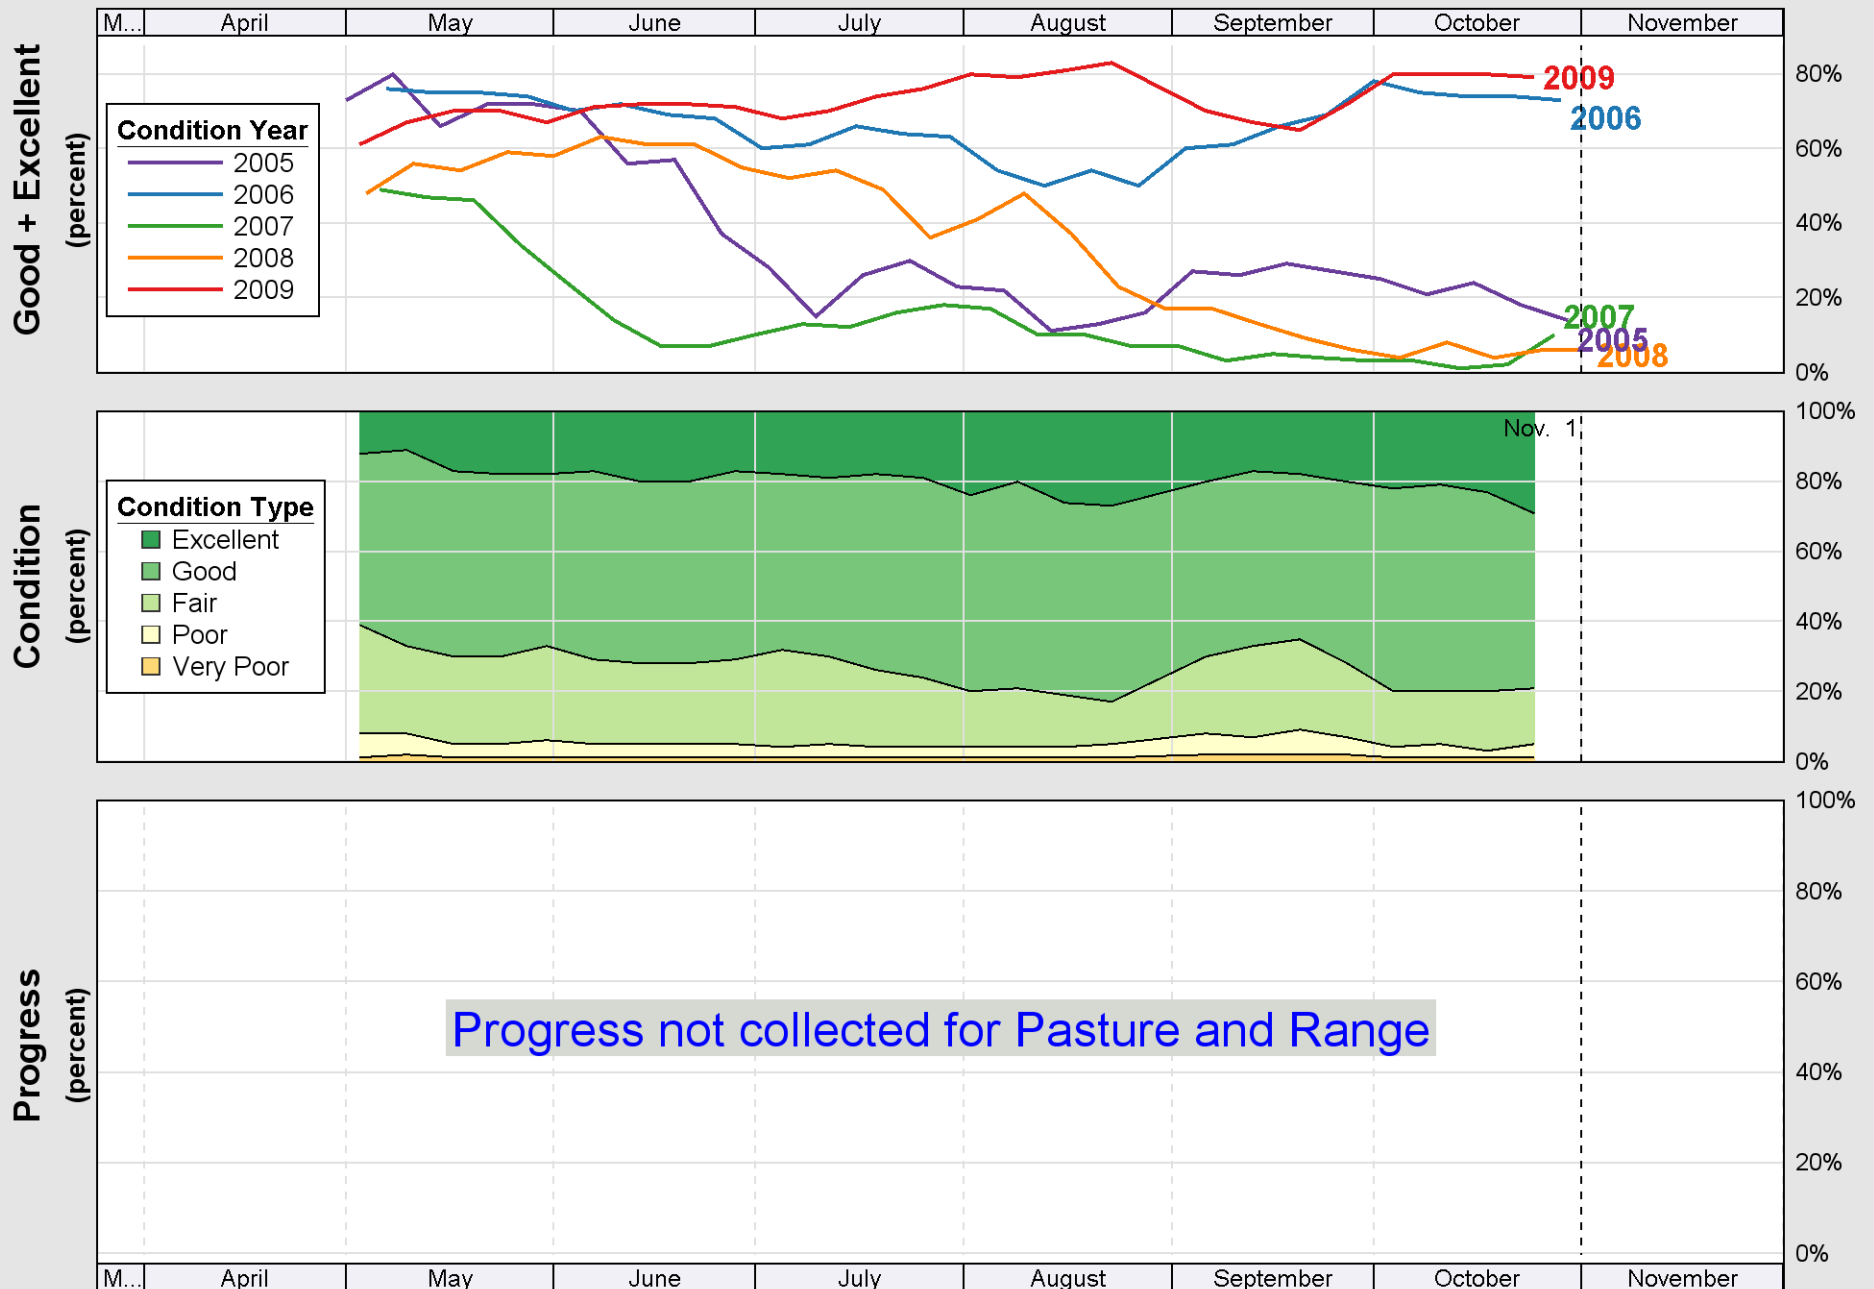

Source: National Agricultural Statistics Service (NASS), Crop Progress Report

Crop Progress and Condition: Soybeans in Kentucky , 2009

Source: National Agricultural Statistics Service (NASS), Crop Progress Report