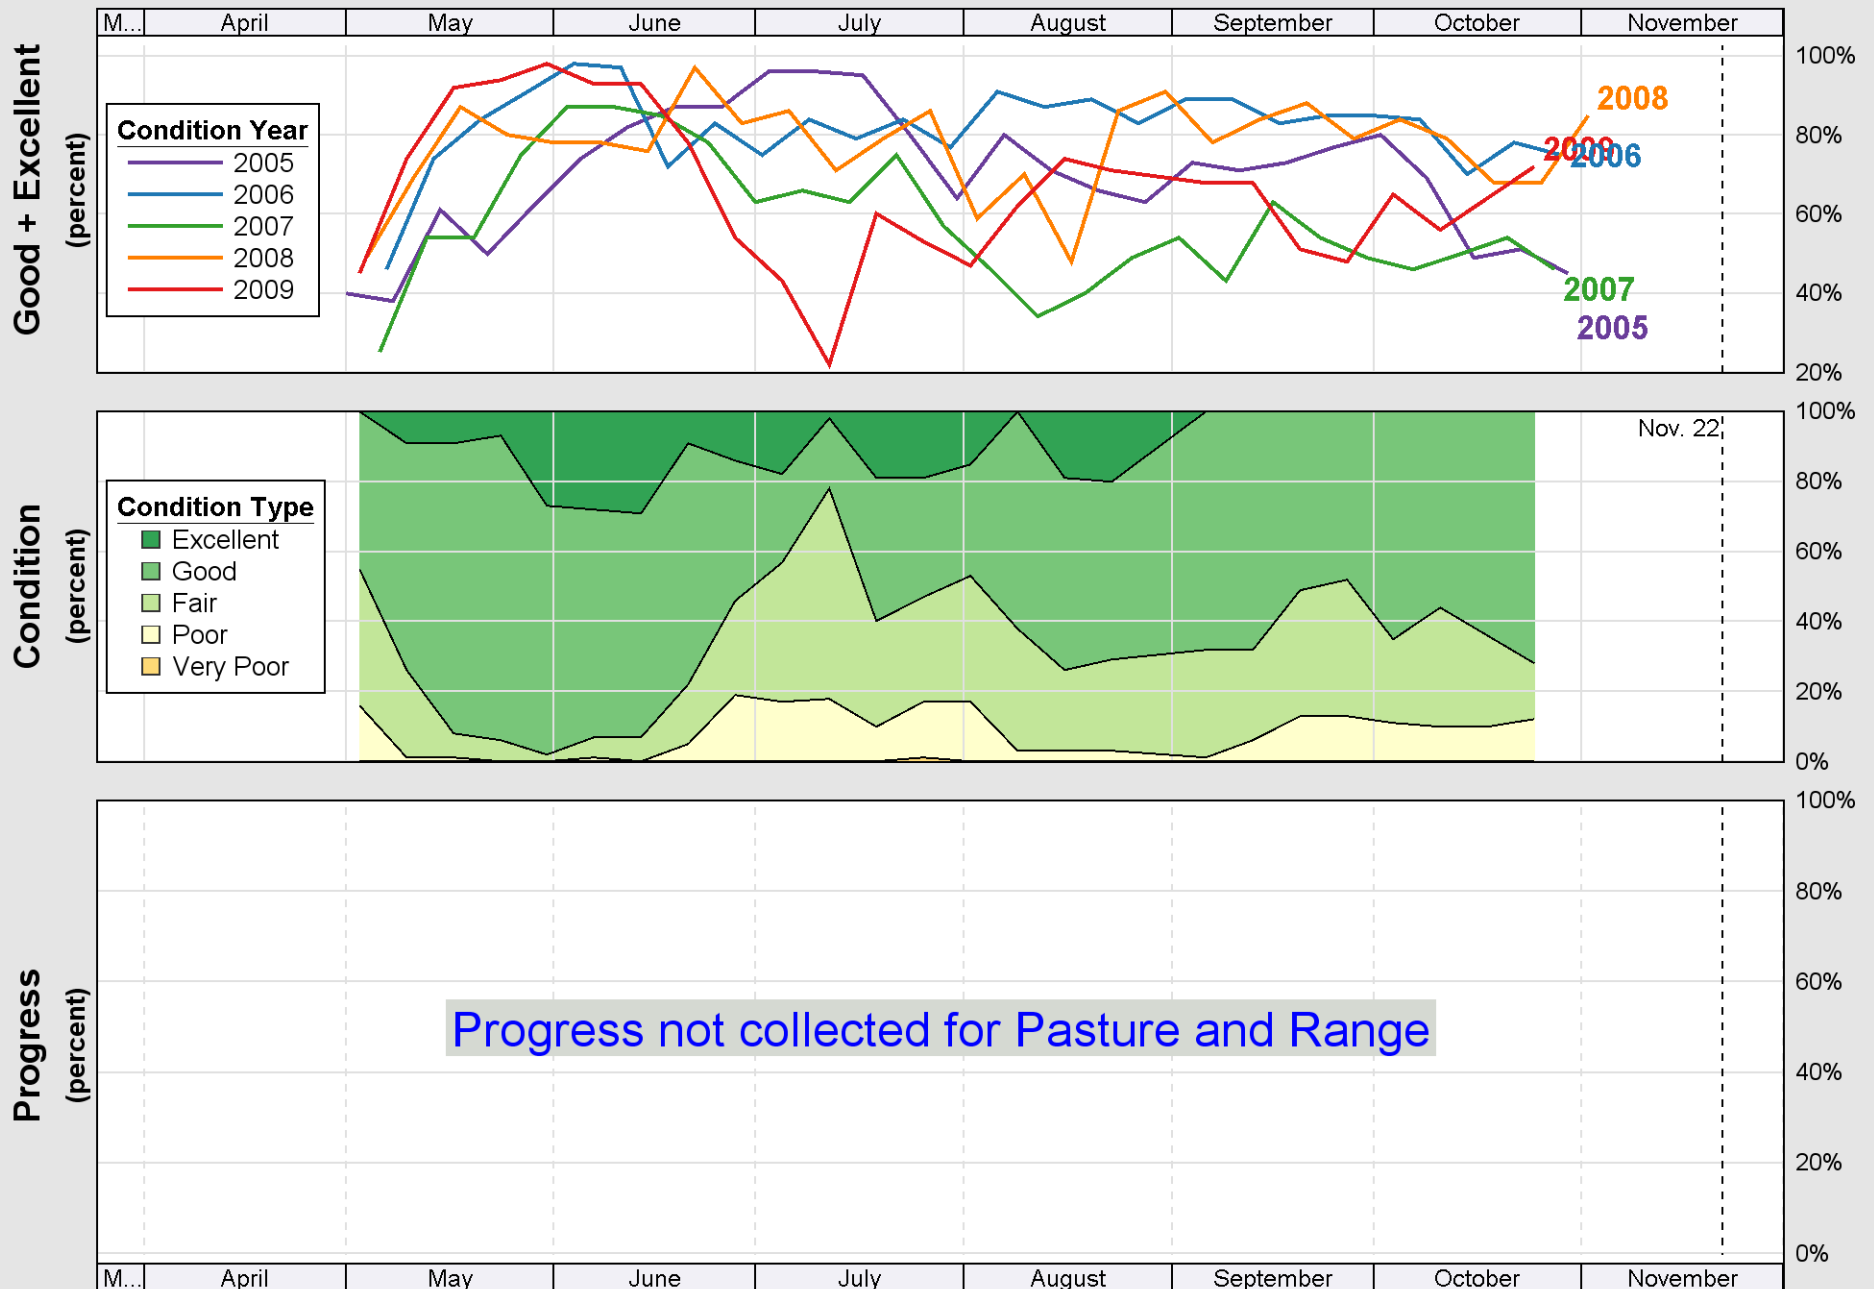

Crop Progress and Condition: Pasture and Range in Maine , 2009

Source: National Agricultural Statistics Service (NASS), Crop Progress Report