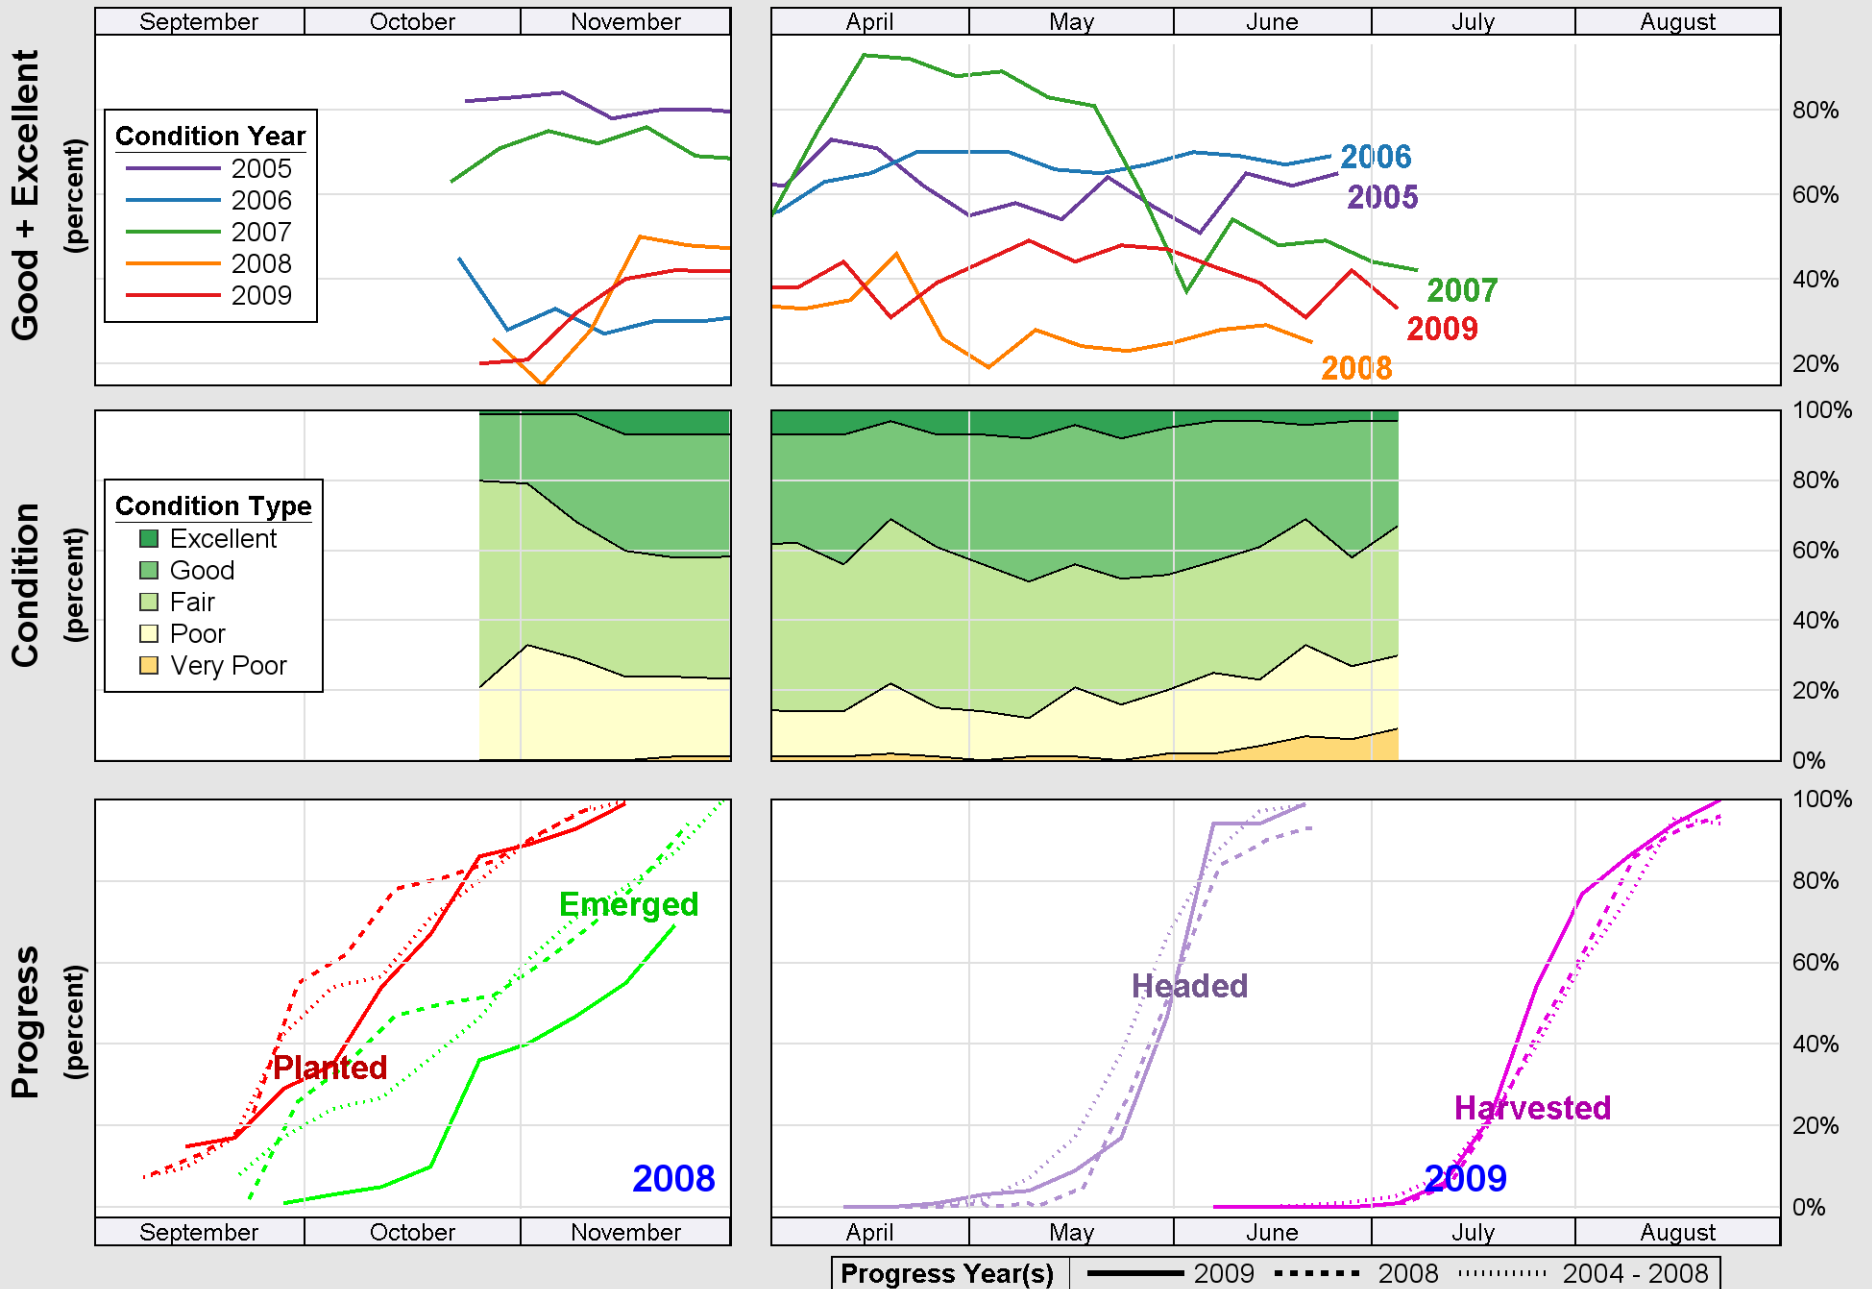

Crop Progress and Condition: Winter Wheat in Oregon, 2009

Source: National Agricultural Statistics Service (NASS), Crop Progress Report