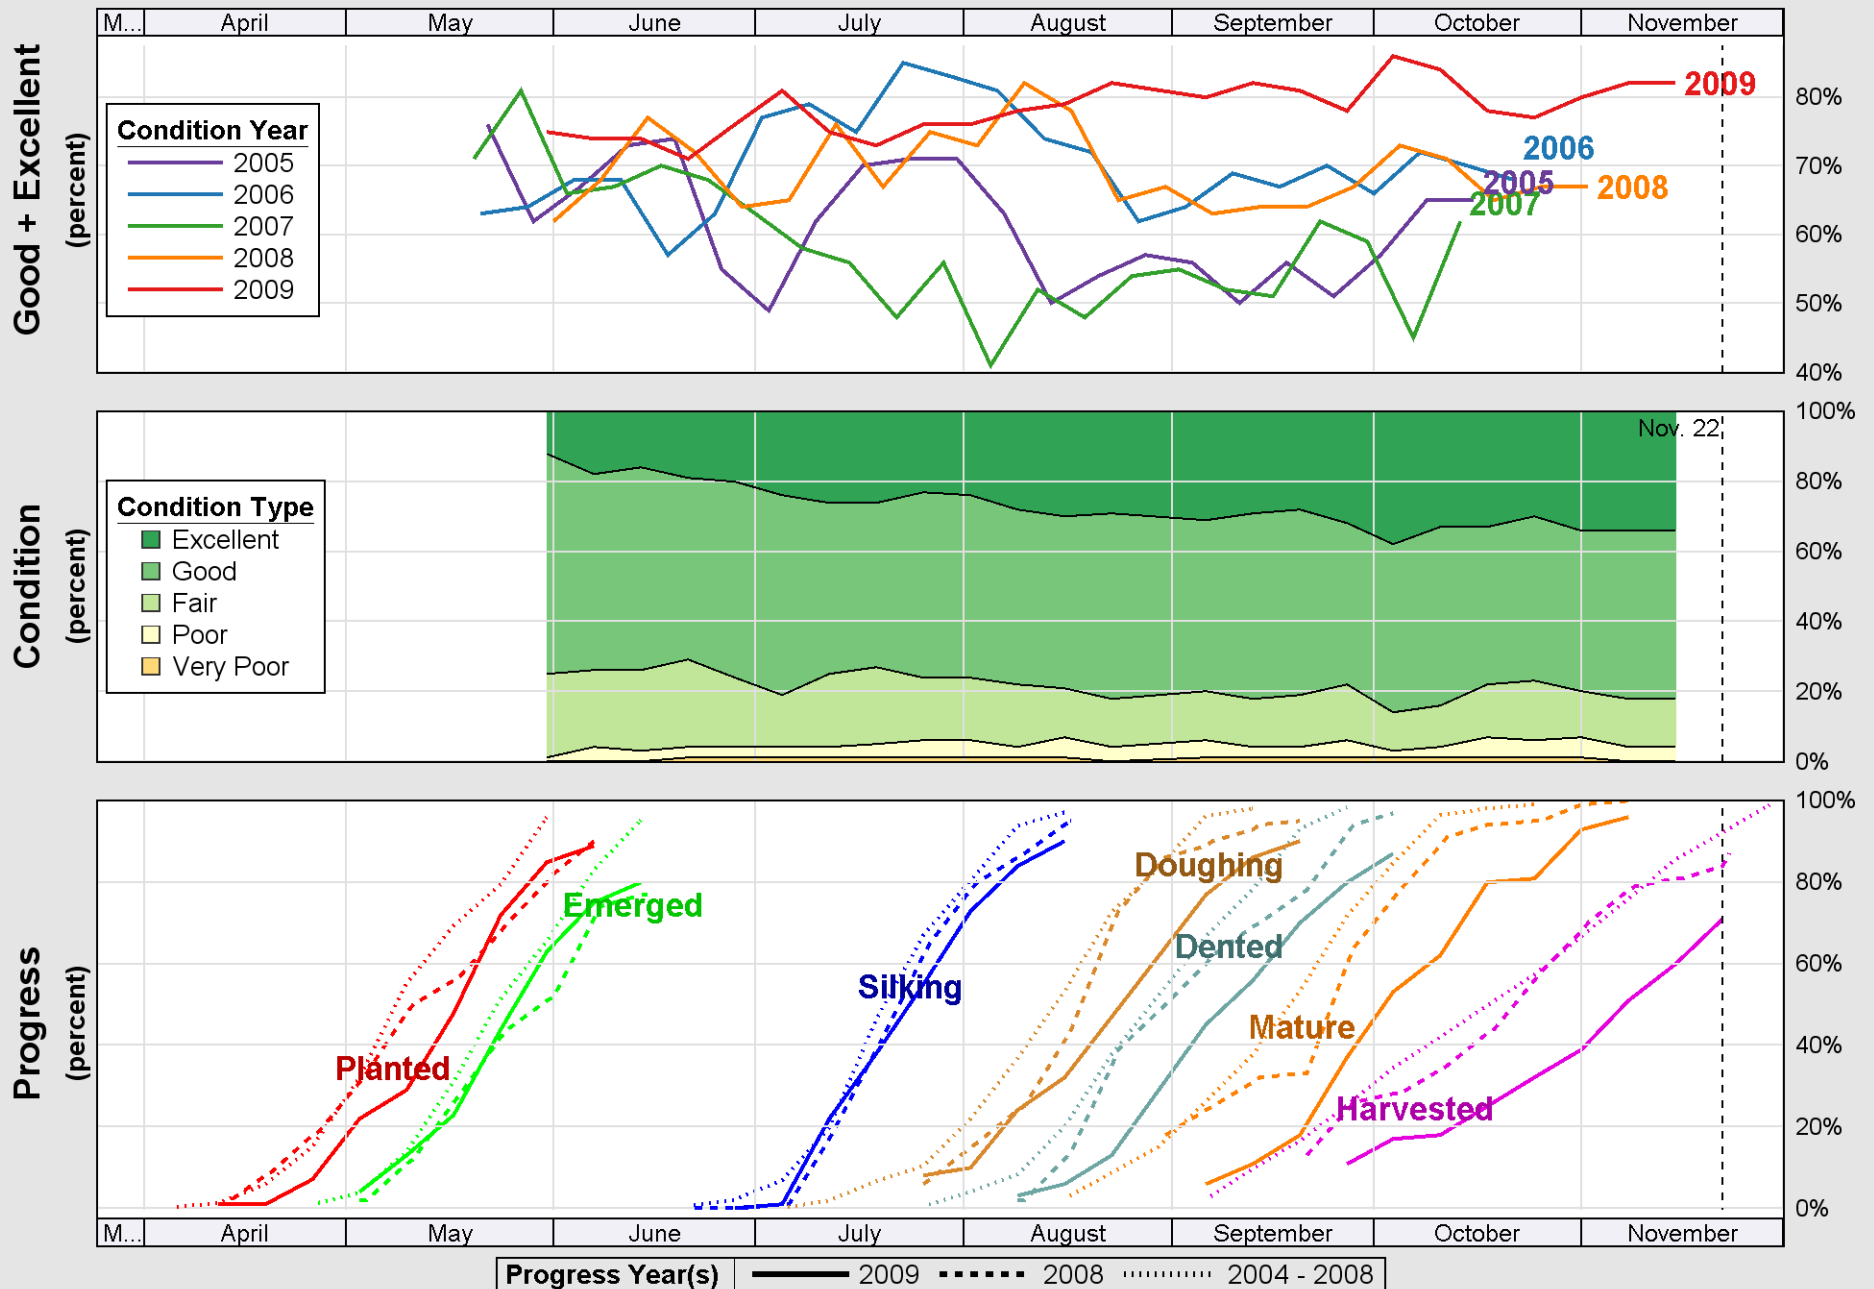

# Crop Progress and Condition: Corn in Pennsylvania , 2009

Source: National Agricultural Statistics Service (NASS), Crop Progress Report