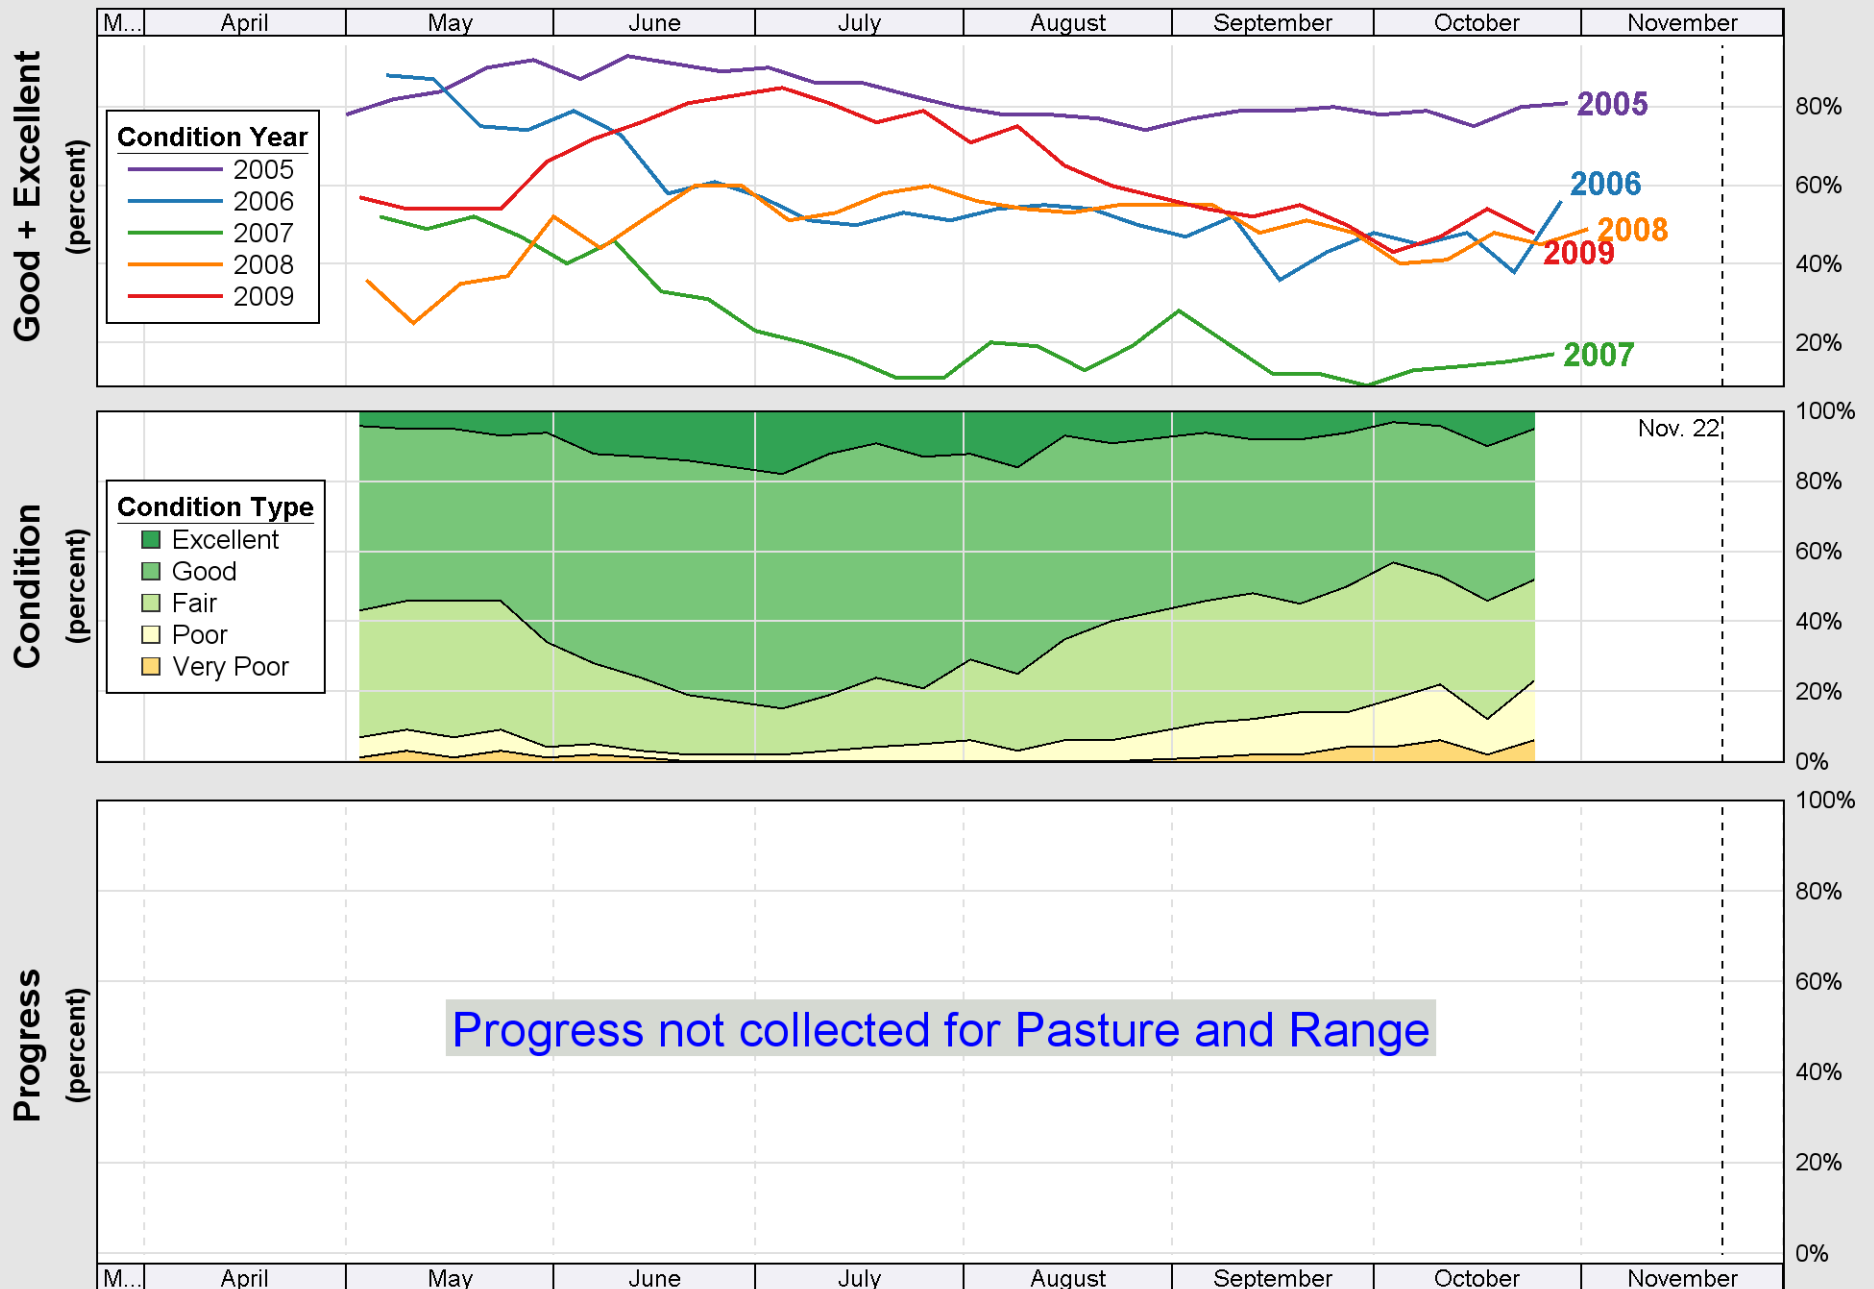

Crop Progress and Condition: Pasture and Range in Utah , 2009

Source: National Agricultural Statistics Service (NASS), Crop Progress Report