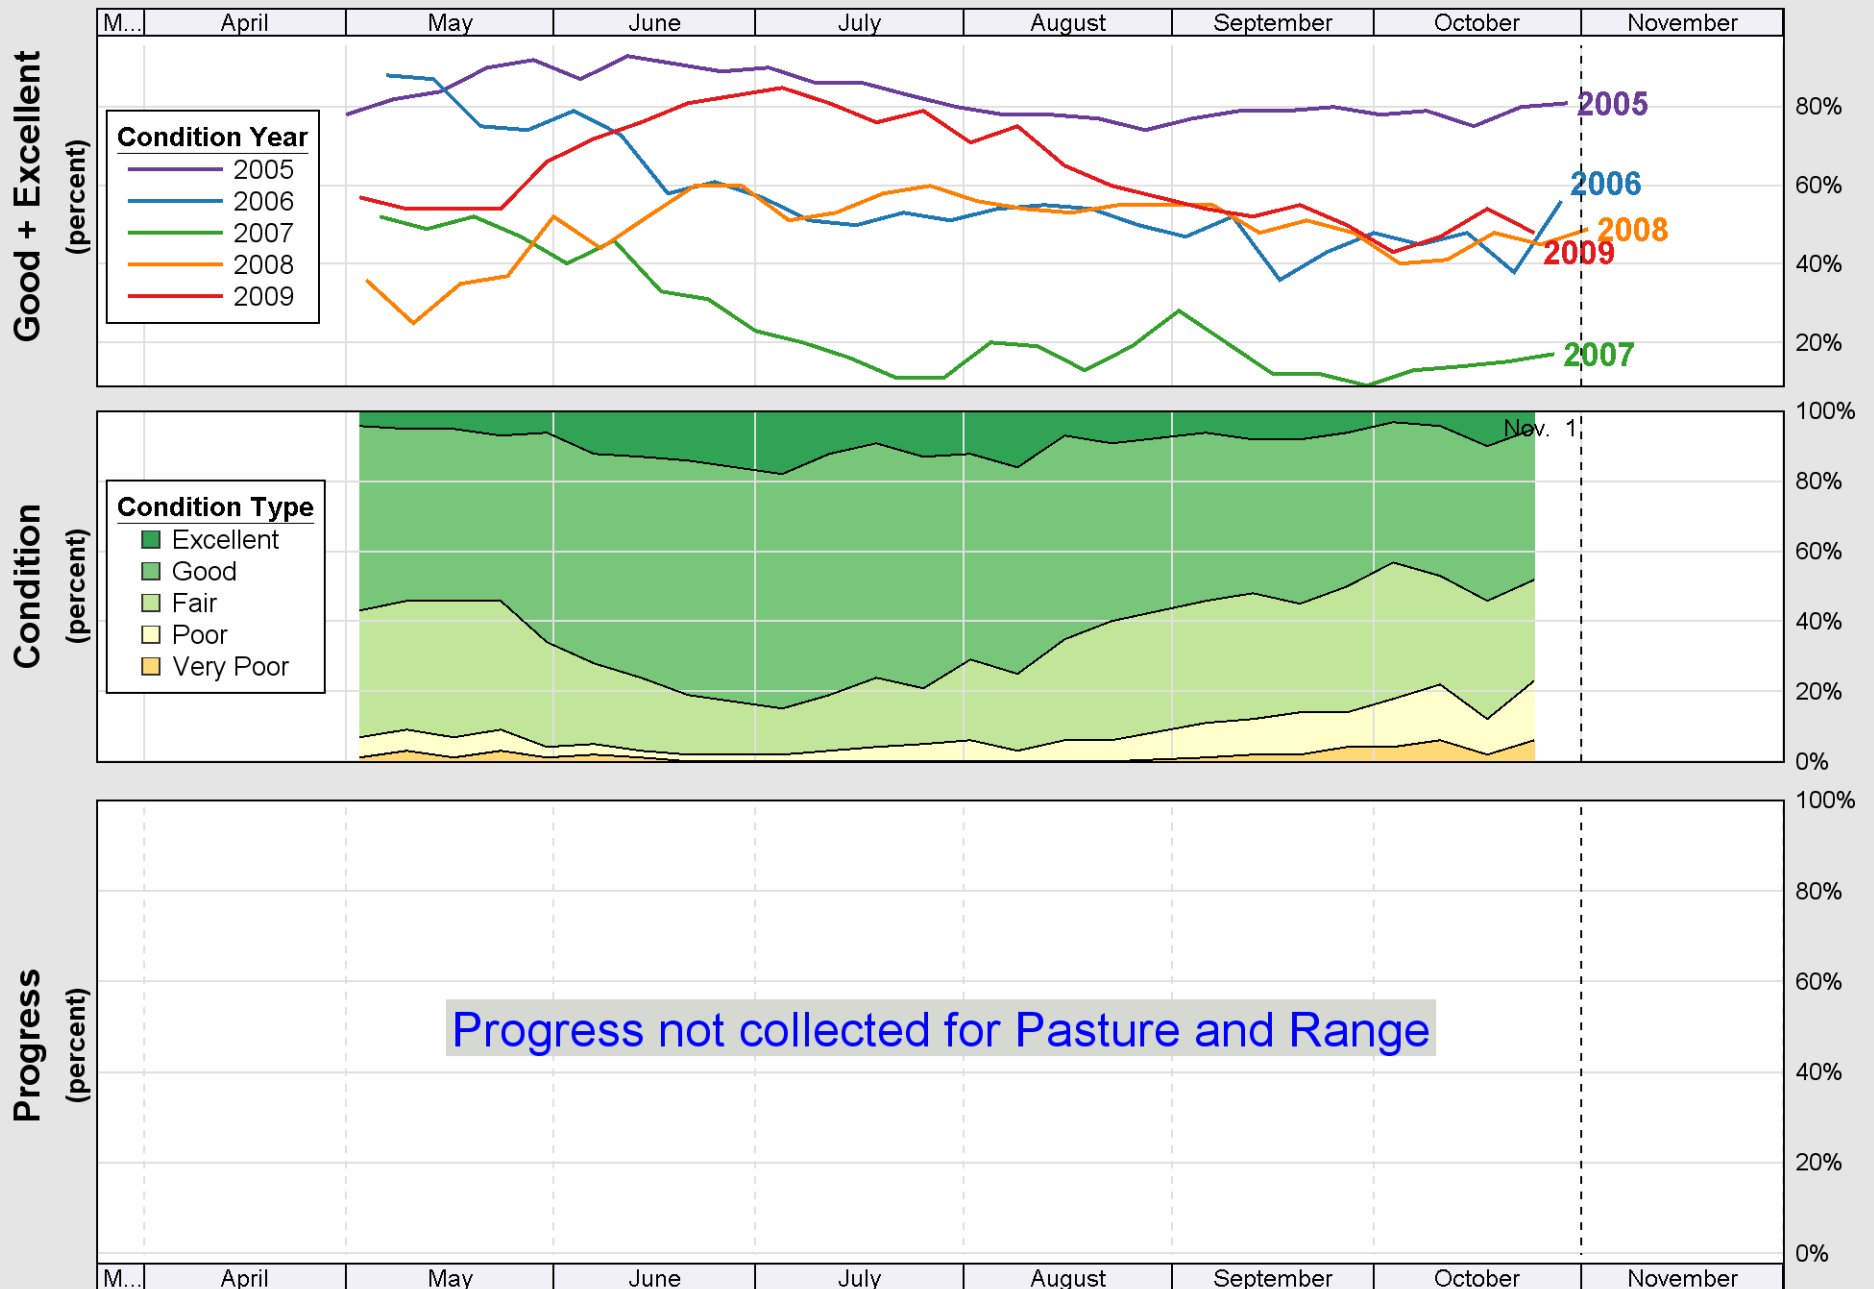

Crop Progress and Condition: Pasture and Range in Utah , 2009

Source: National Agricultural Statistics Service (NASS), Crop Progress Report