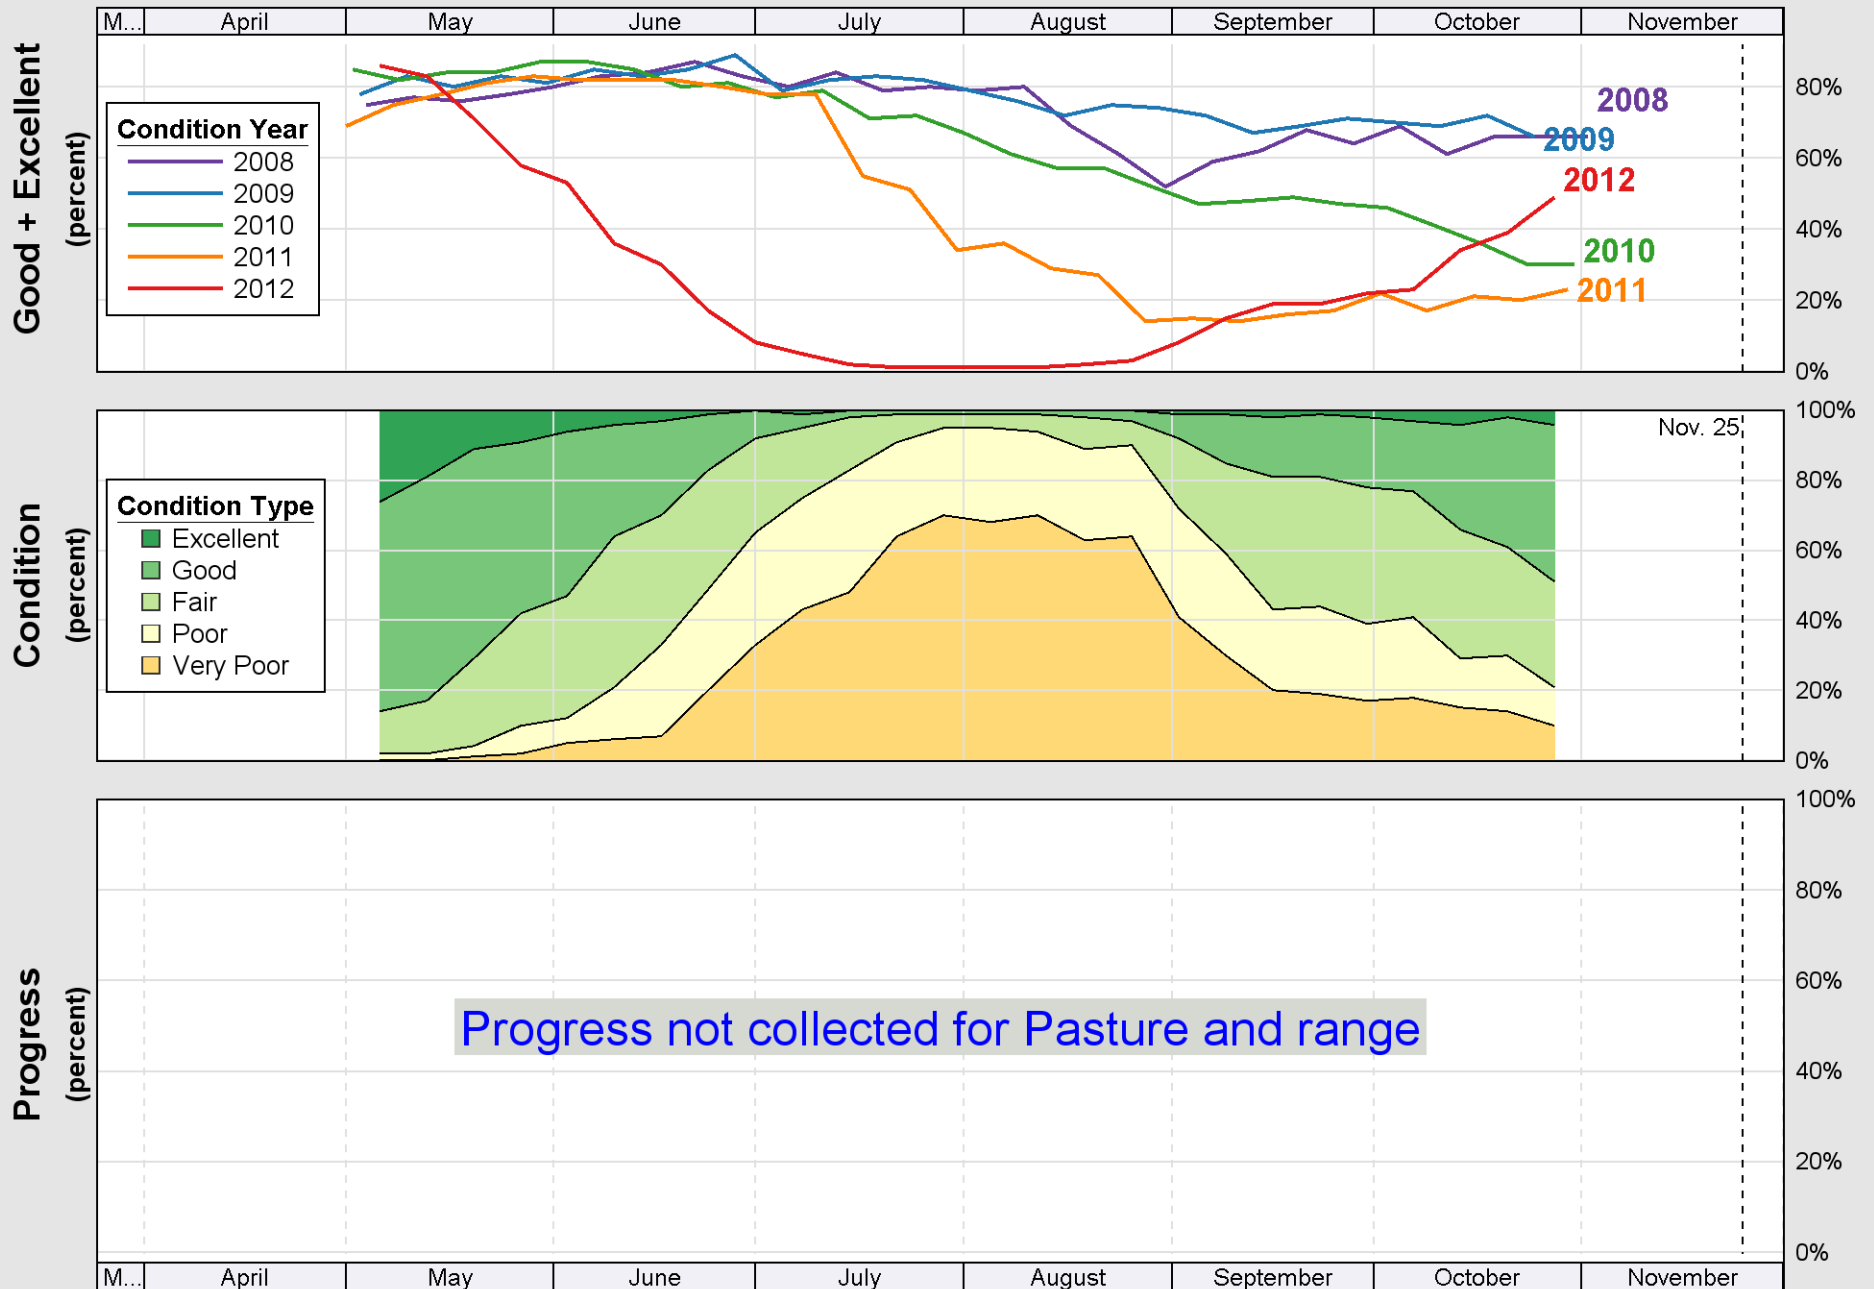

Source: National Agricultural Statistics Service (NASS), Crop Progress Report

Crop Progress and Condition: Pasture and range in Illinois , 2012

Source: National Agricultural Statistics Service (NASS), Crop Progress Report

Source: National Agricultural Statistics Service (NASS), Crop Progress Report