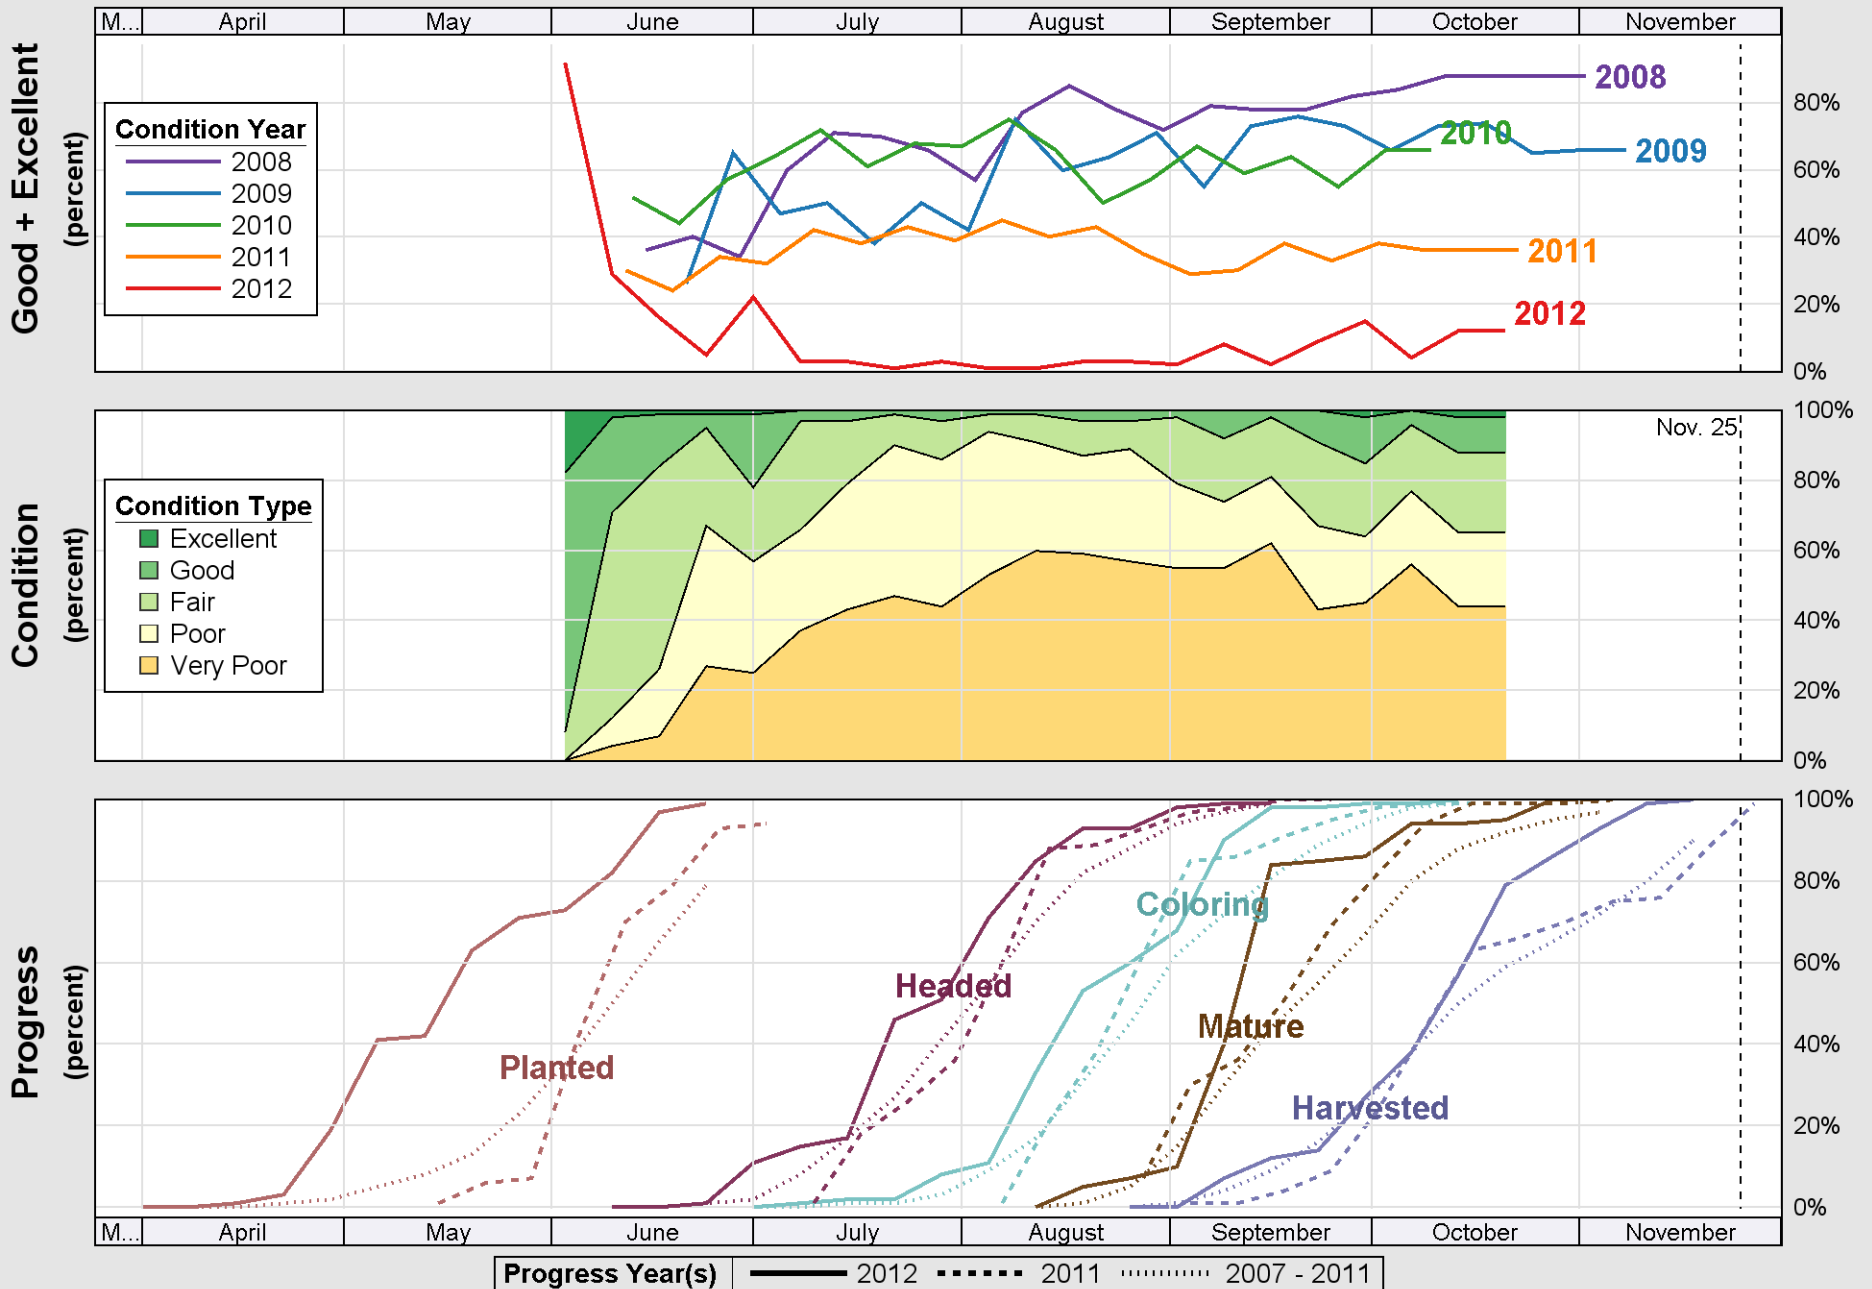

Source: National Agricultural Statistics Service (NASS), Crop Progress Report

Crop Progress and Condition: Pasture and range in Illinois , 2012

Source: National Agricultural Statistics Service (NASS), Crop Progress Report

Source: National Agricultural Statistics Service (NASS), Crop Progress Report