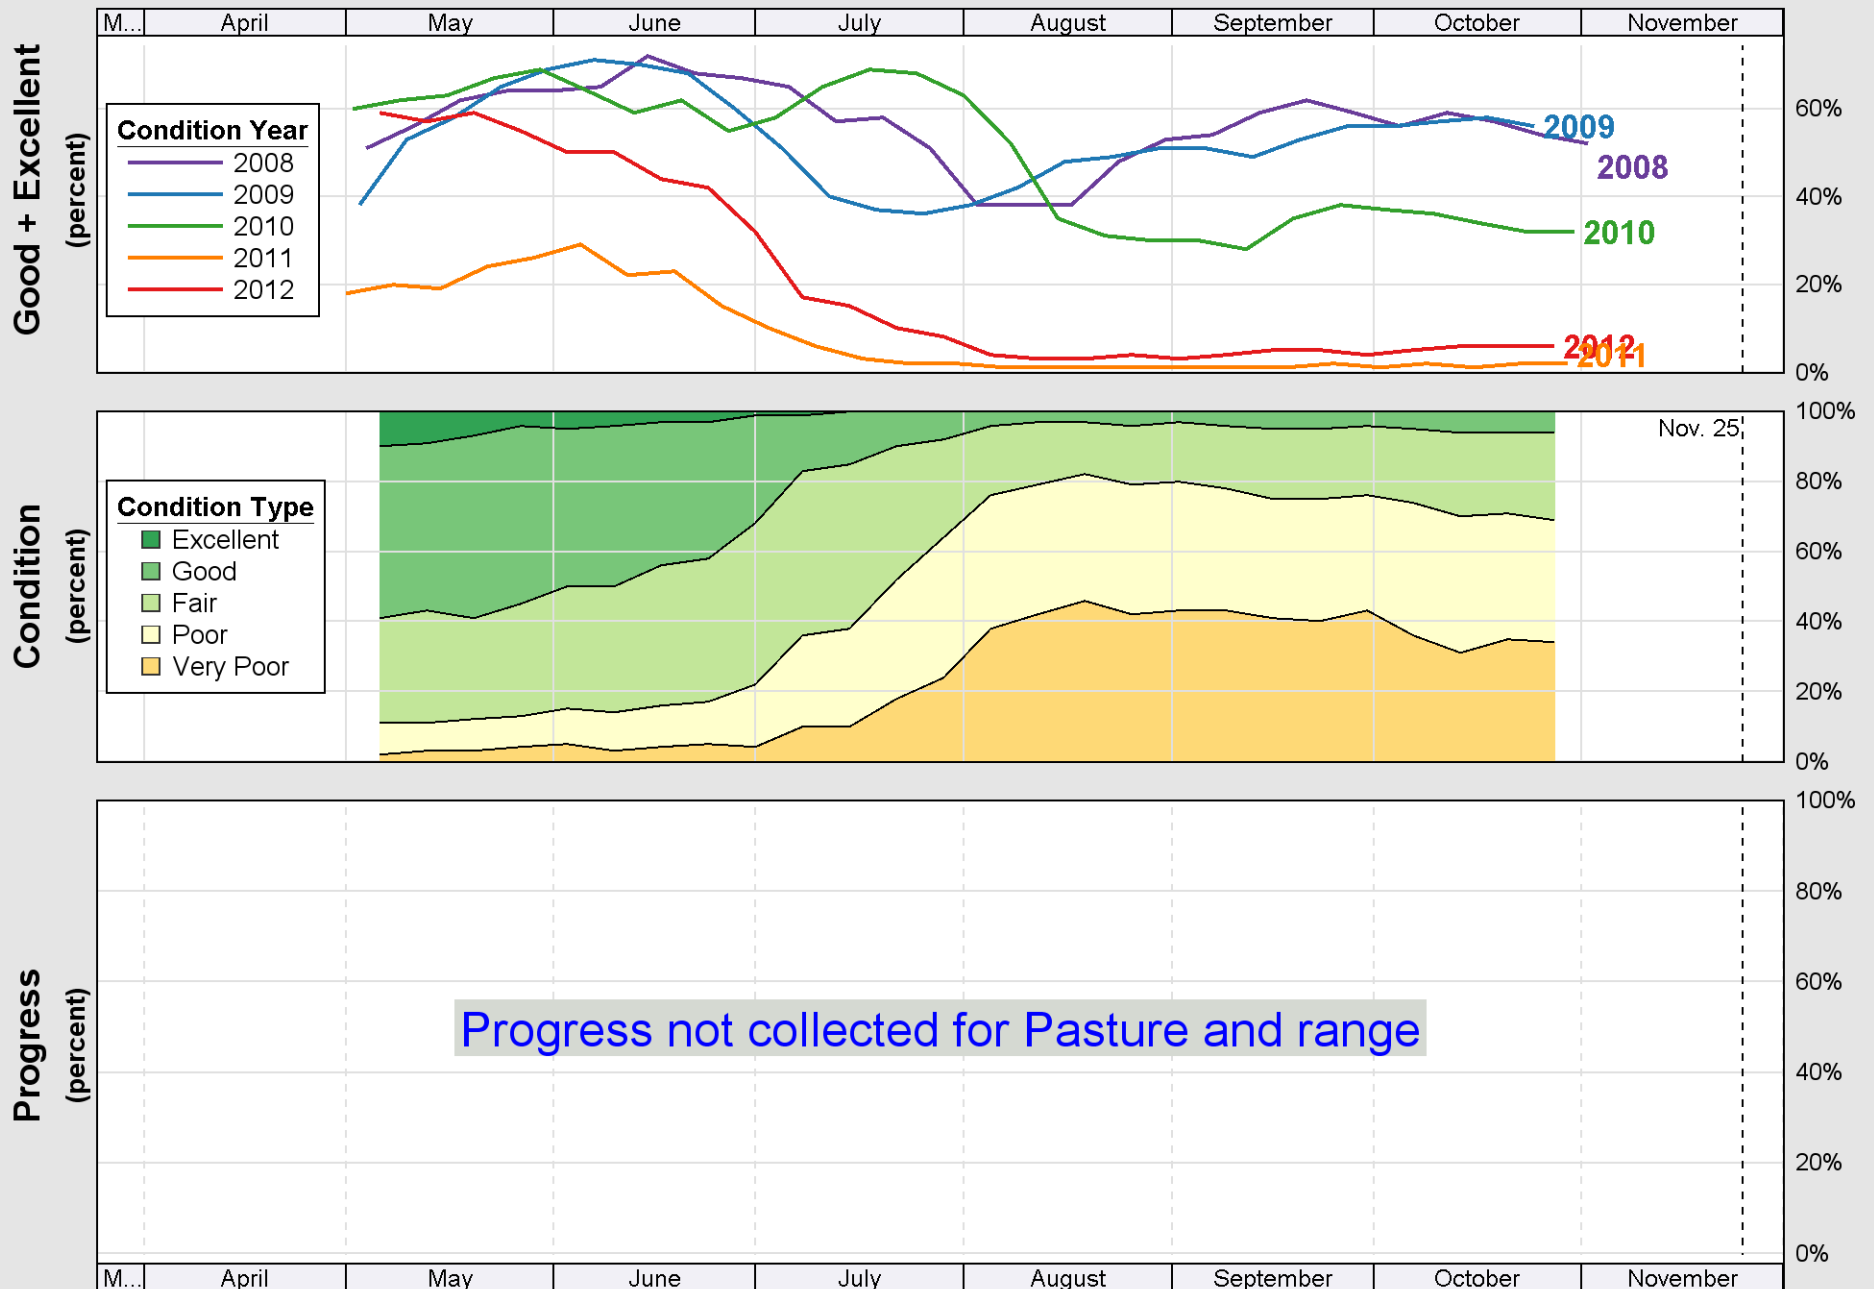

Source: National Agricultural Statistics Service (NASS), Crop Progress Report

Crop Progress and Condition: Sorghum in Oklahoma, 2012

Source: National Agricultural Statistics Service (NASS), Crop Progress Report

Source: National Agricultural Statistics Service (NASS), Crop Progress Report