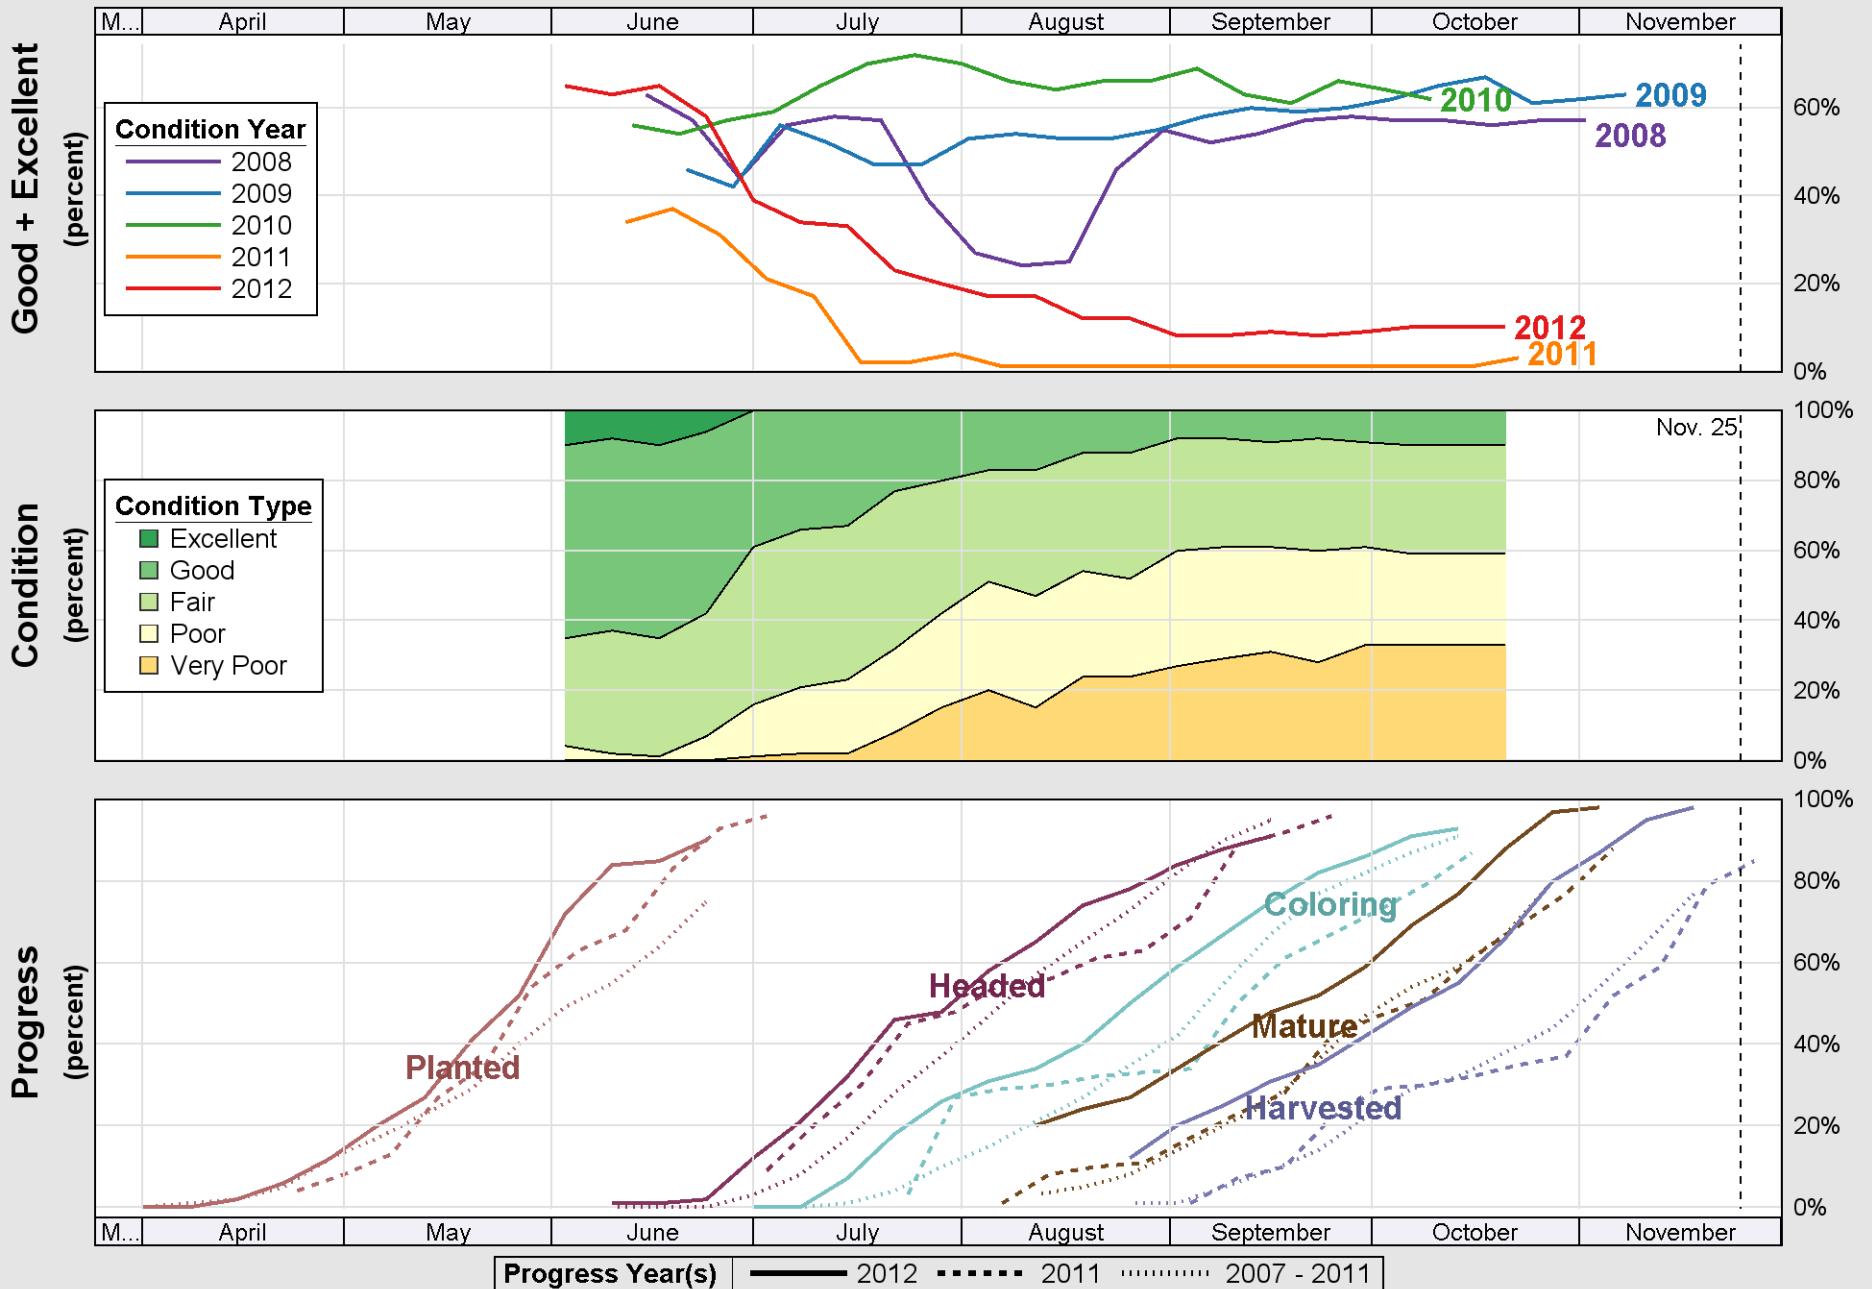

Source: National Agricultural Statistics Service (NASS), Crop Progress Report

Crop Progress and Condition: Sorghum in Oklahoma, 2012

Source: National Agricultural Statistics Service (NASS), Crop Progress Report

Source: National Agricultural Statistics Service (NASS), Crop Progress Report