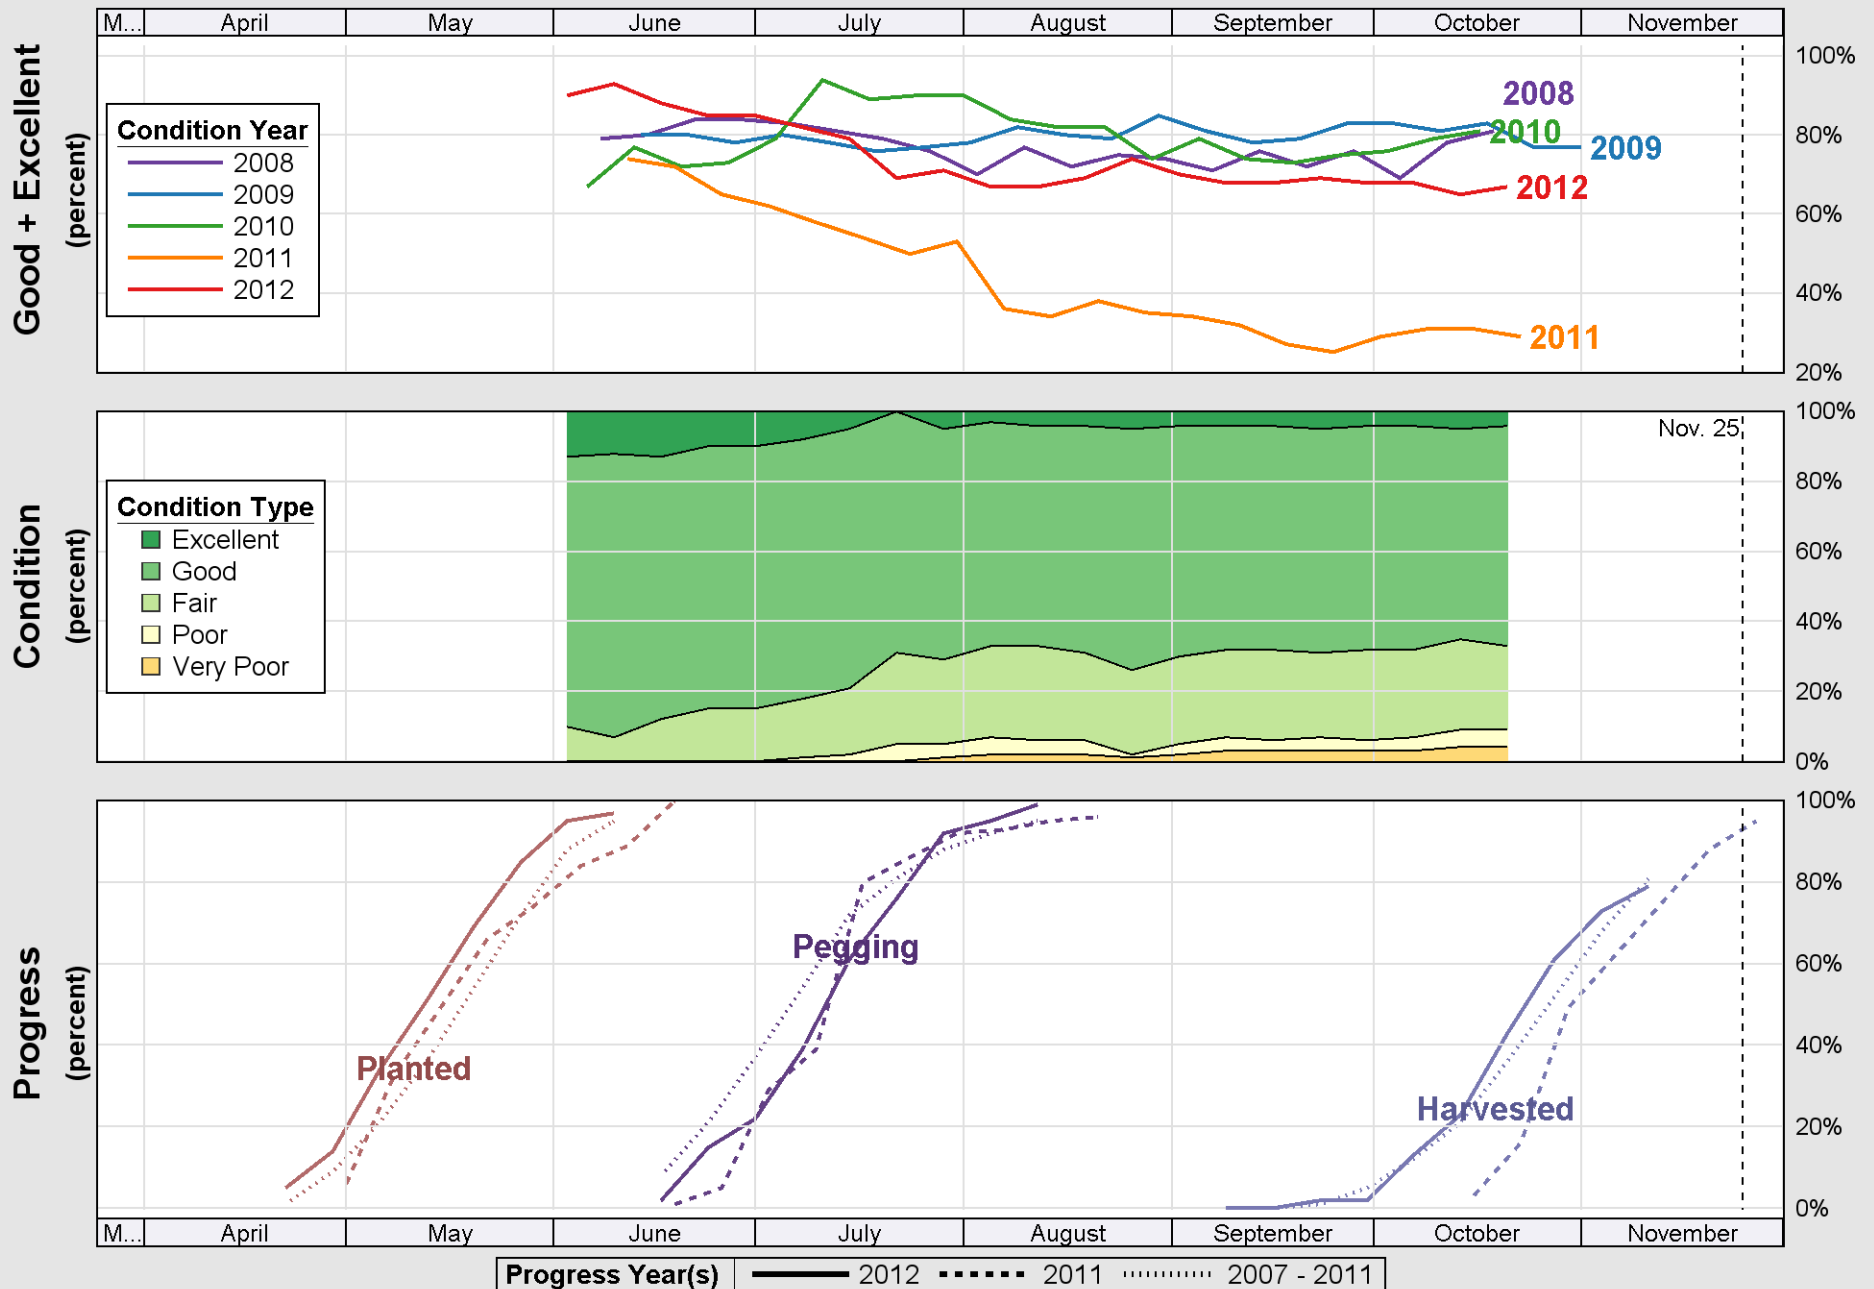

Source: National Agricultural Statistics Service (NASS), Crop Progress Report

Crop Progress and Condition: Sorghum in Oklahoma, 2012

Source: National Agricultural Statistics Service (NASS), Crop Progress Report

Source: National Agricultural Statistics Service (NASS), Crop Progress Report