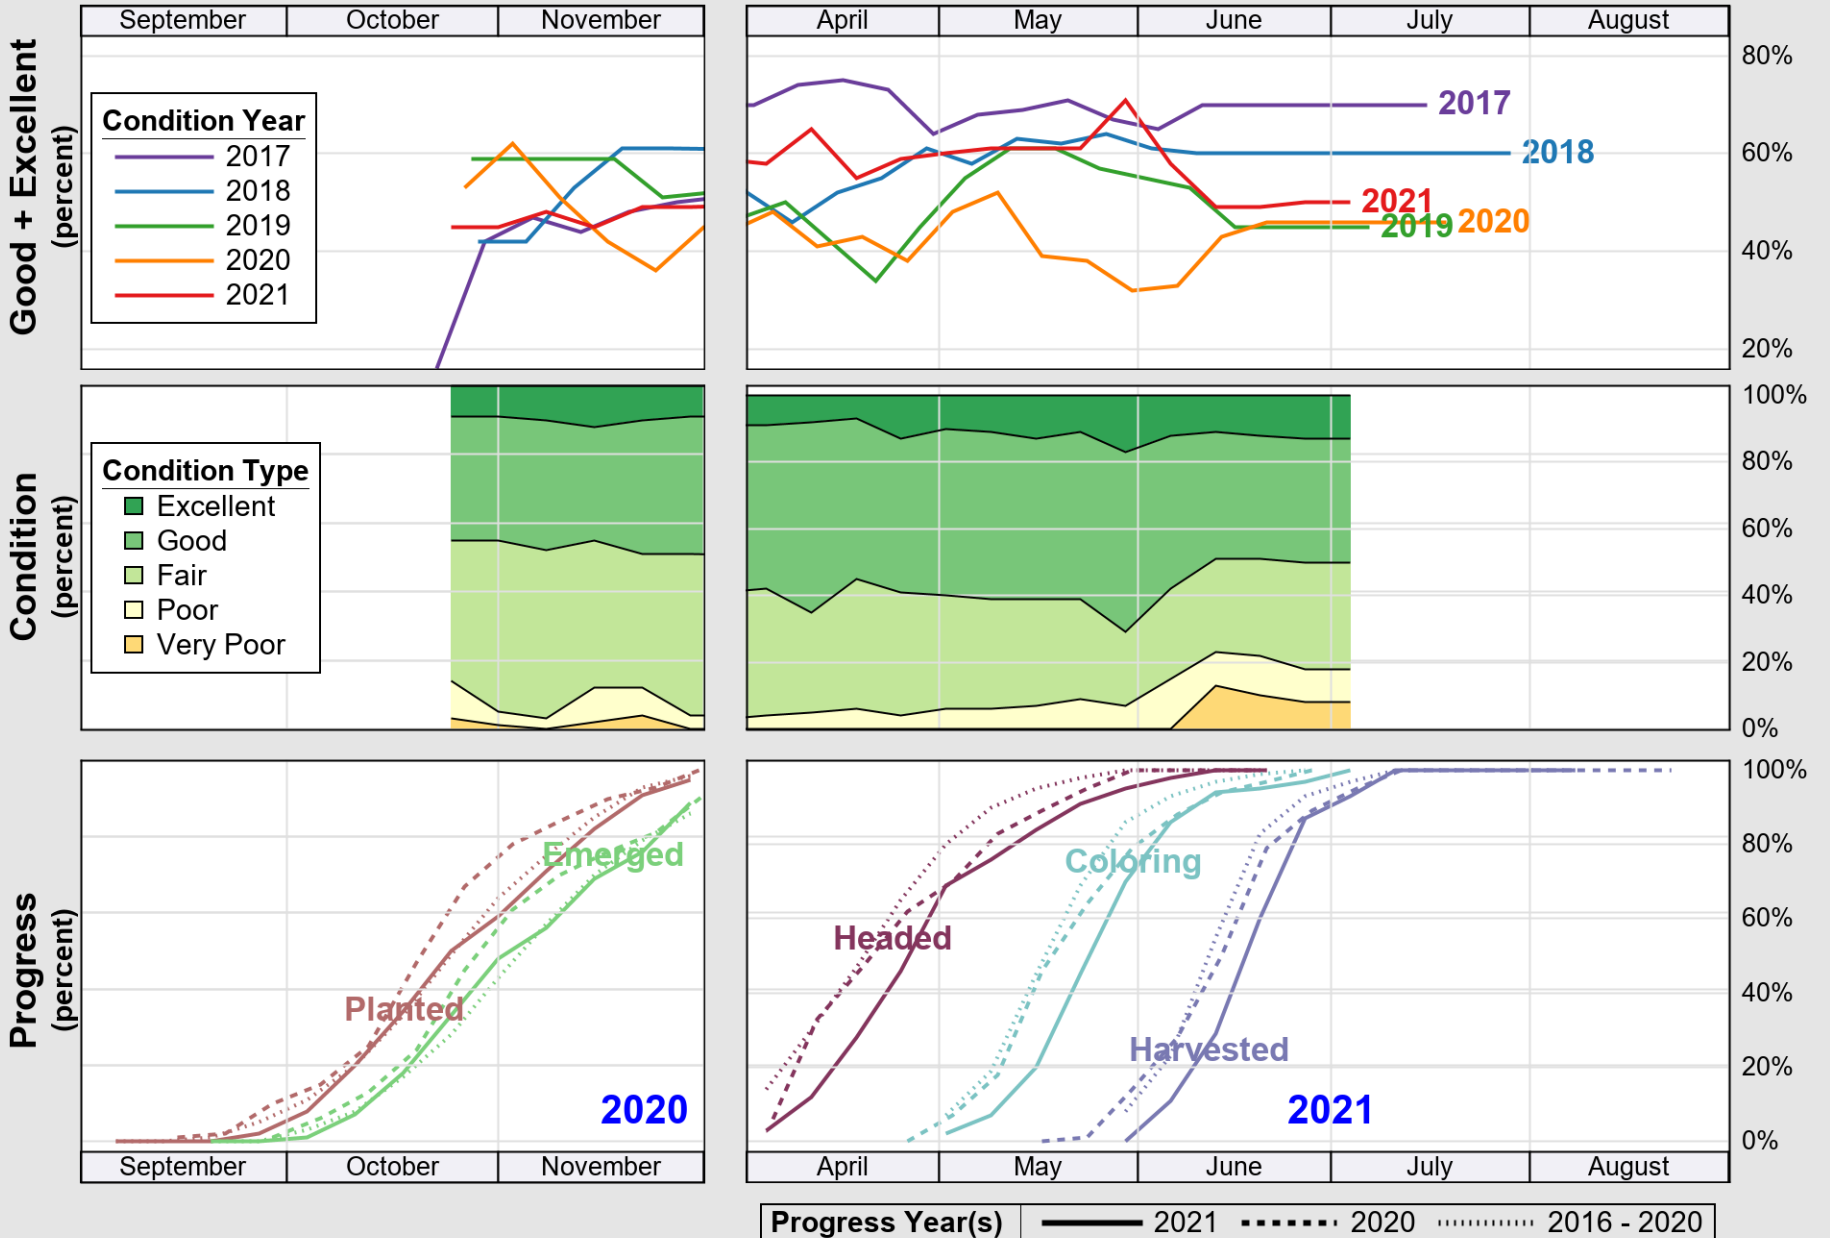

USDA

Crop Progress and Condition: Soybeans in Arkansas , 2021

NASS

Source: National Agricultural Statistics Service (NASS), Crop Progress Report

USDA

Crop Progress and Condition: Winter Wheat in Arkansas , 2021

NASS

Source: National Agricultural Statistics Service (NASS), Crop Progress Report