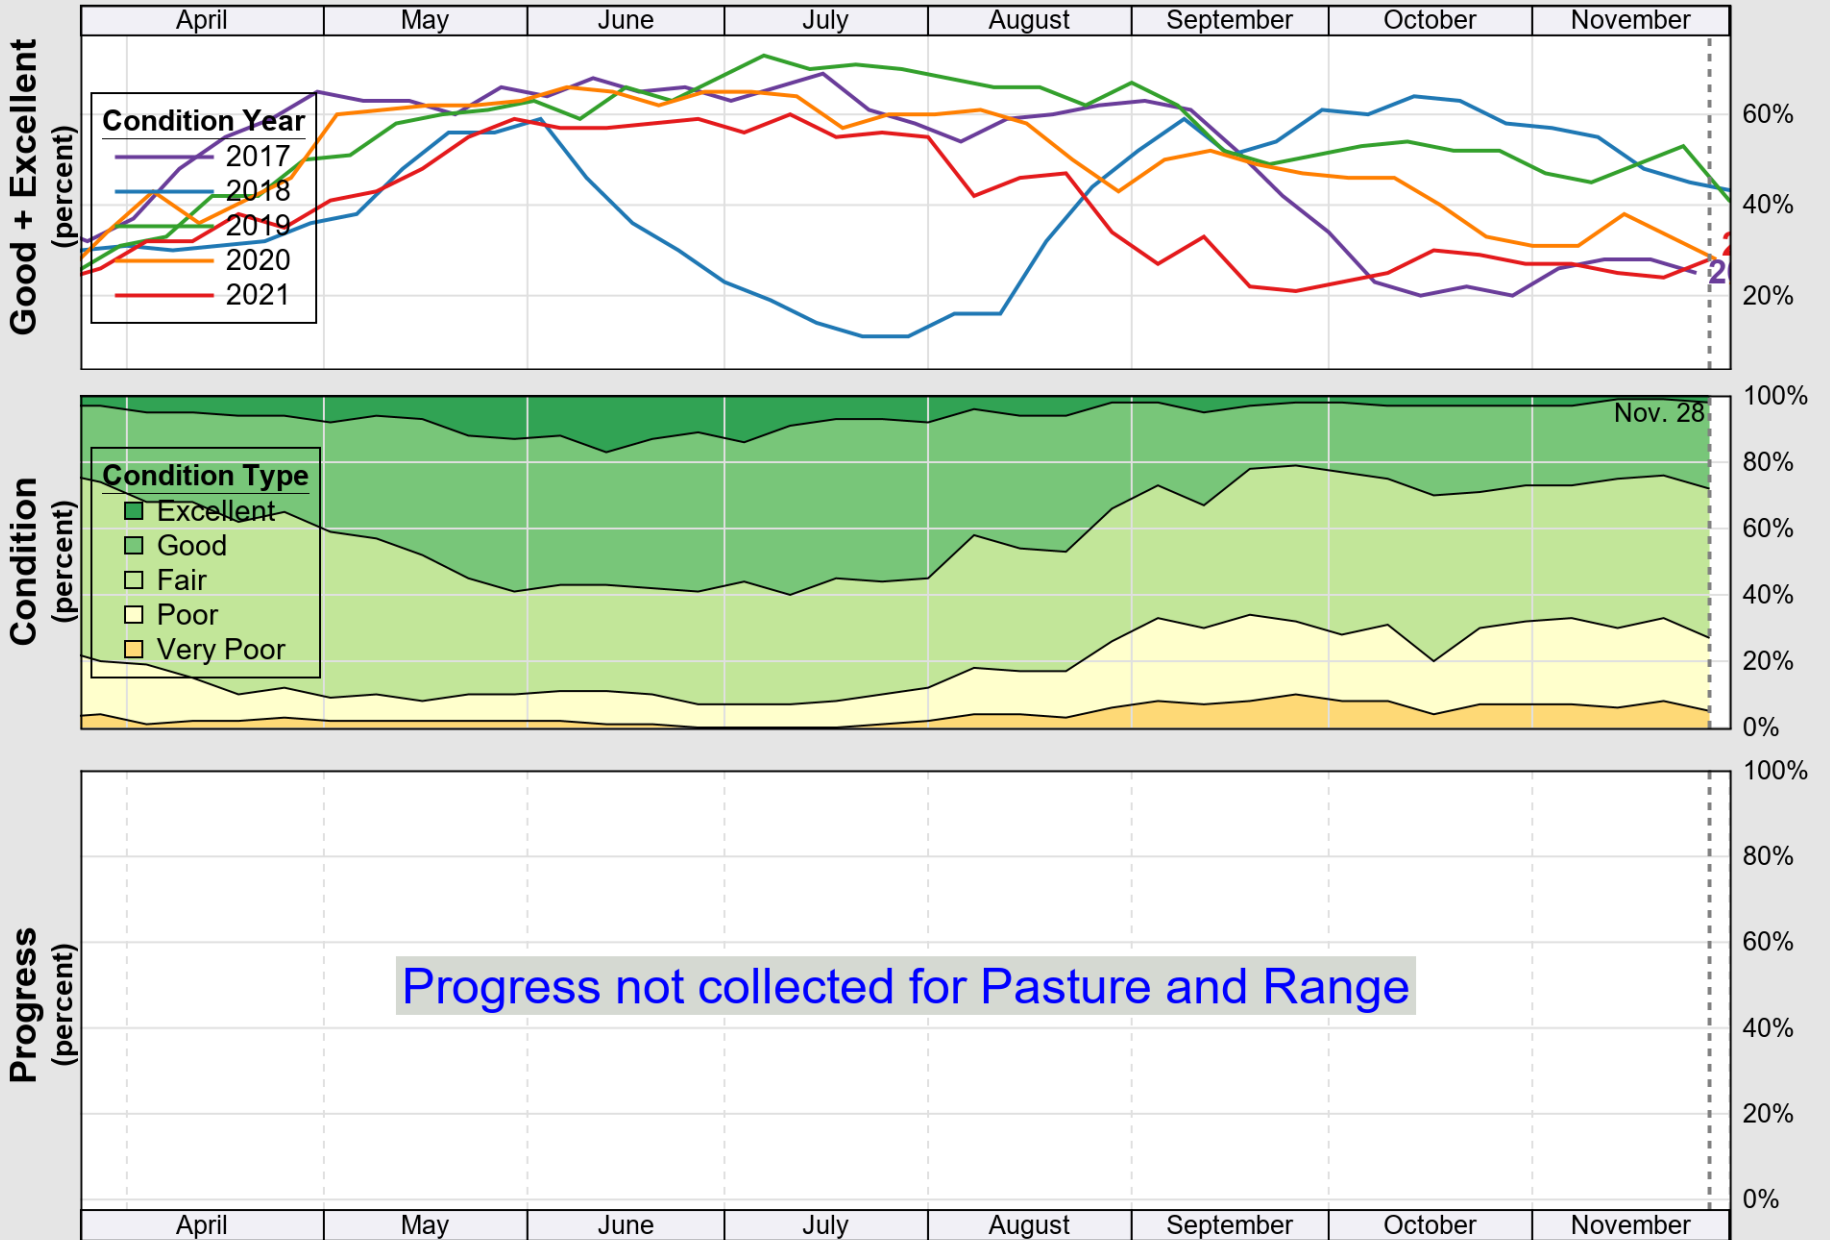

USDA

Crop Progress and Condition: Corn in Arkansas , 2021

NASS

Source: National Agricultural Statistics Service (NASS), Crop Progress Report

USDA

Crop Progress and Condition: Cotton in Arkansas , 2021

NASS

Source: National Agricultural Statistics Service (NASS), Crop Progress Report

USDA

Crop Progress and Condition: Pasture and Range in Arkansas , 2021

NASS

Source: National Agricultural Statistics Service (NASS), Crop Progress Report

USDA

Crop Progress and Condition: Peanuts in Arkansas , 2021

NASS

Source: National Agricultural Statistics Service (NASS), Crop Progress Report

USDA

Crop Progress and Condition: Rice in Arkansas , 2021

NASS

Source: National Agricultural Statistics Service (NASS), Crop Progress Report