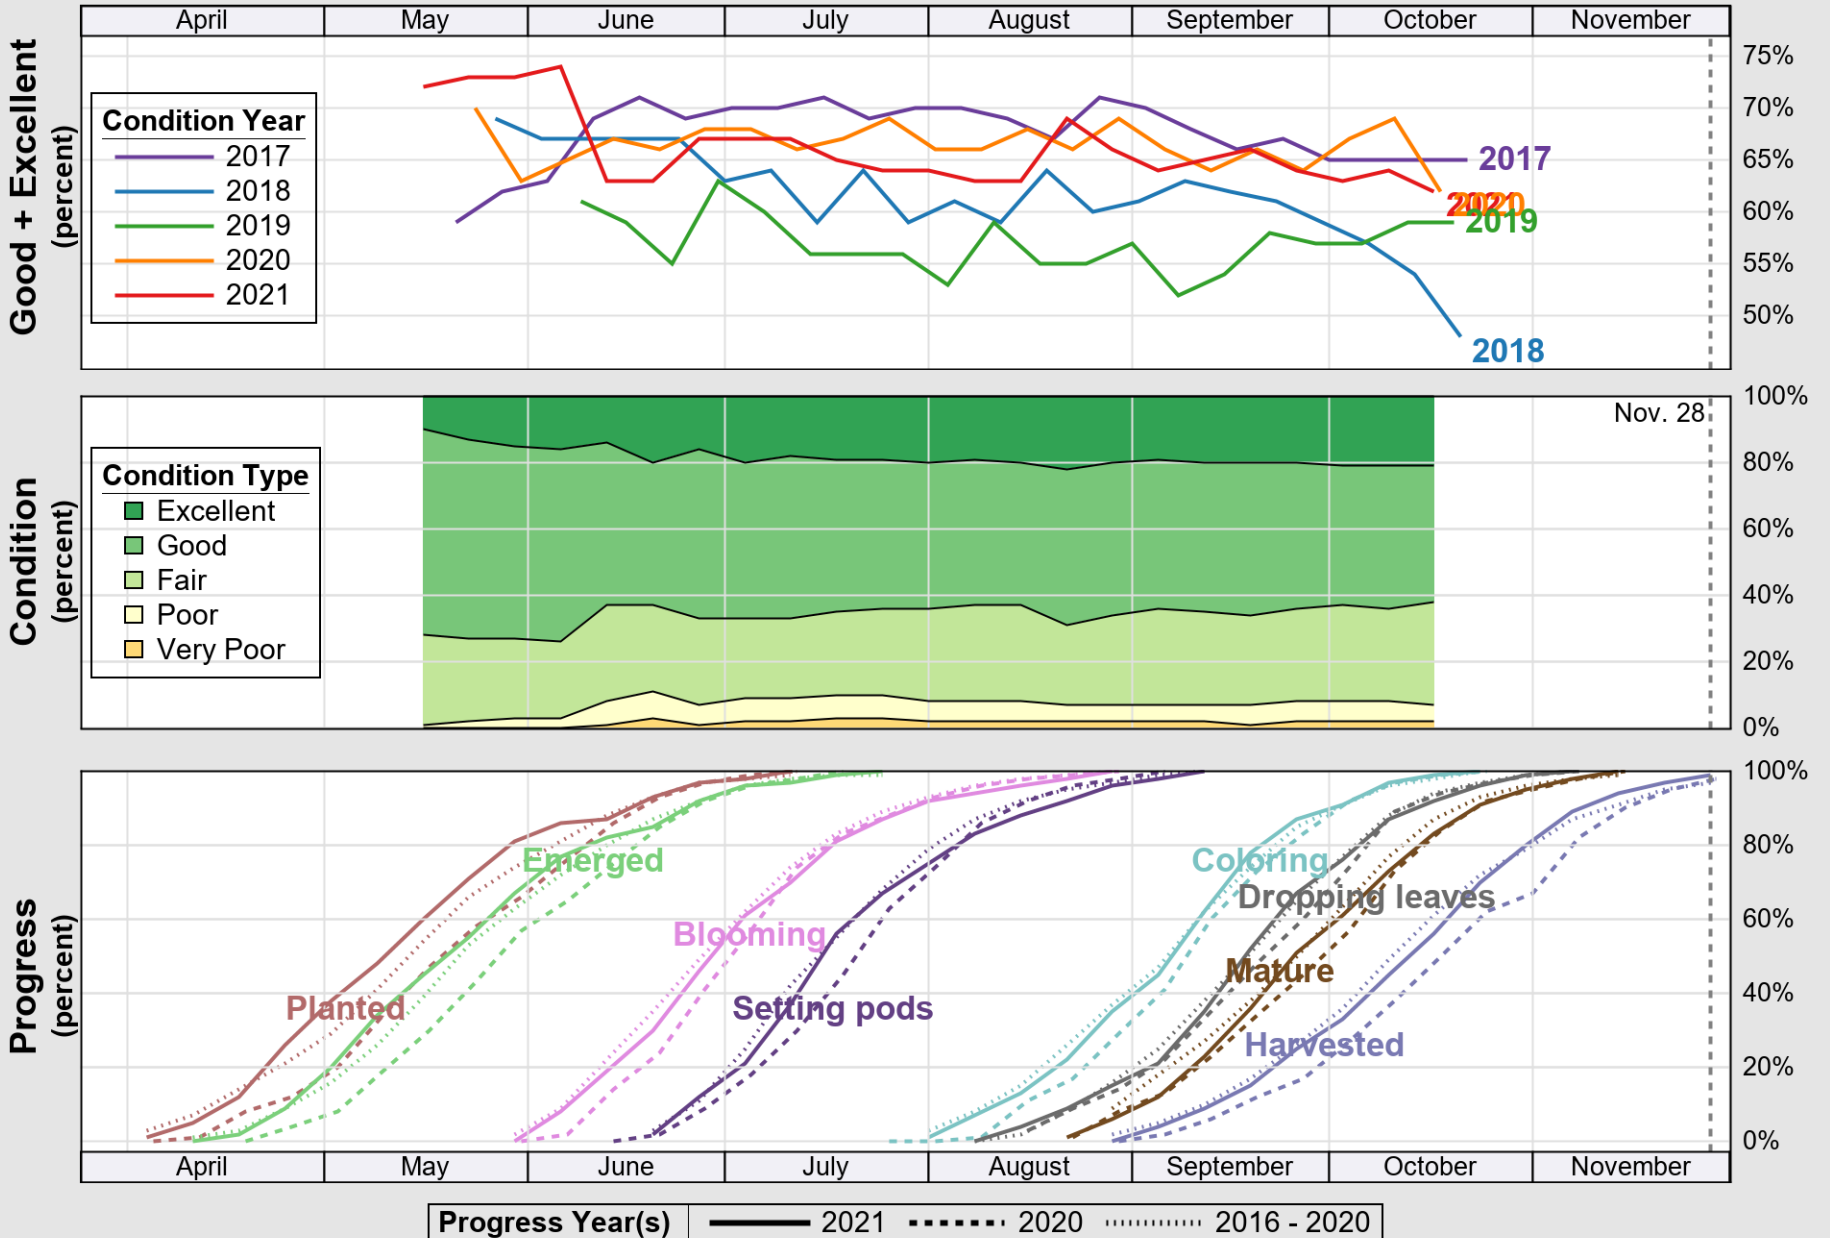

NASS

Source: National Agricultural Statistics Service (NASS), Crop Progress Report

USDA

Crop Progress and Condition: Rice in Arkansas , 2021

NASS

Source: National Agricultural Statistics Service (NASS), Crop Progress Report

USDA

Crop Progress and Condition: Soybeans in Arkansas , 2021

NASS

Source: National Agricultural Statistics Service (NASS), Crop Progress Report

USDA

Crop Progress and Condition: Winter Wheat in Arkansas , 2021