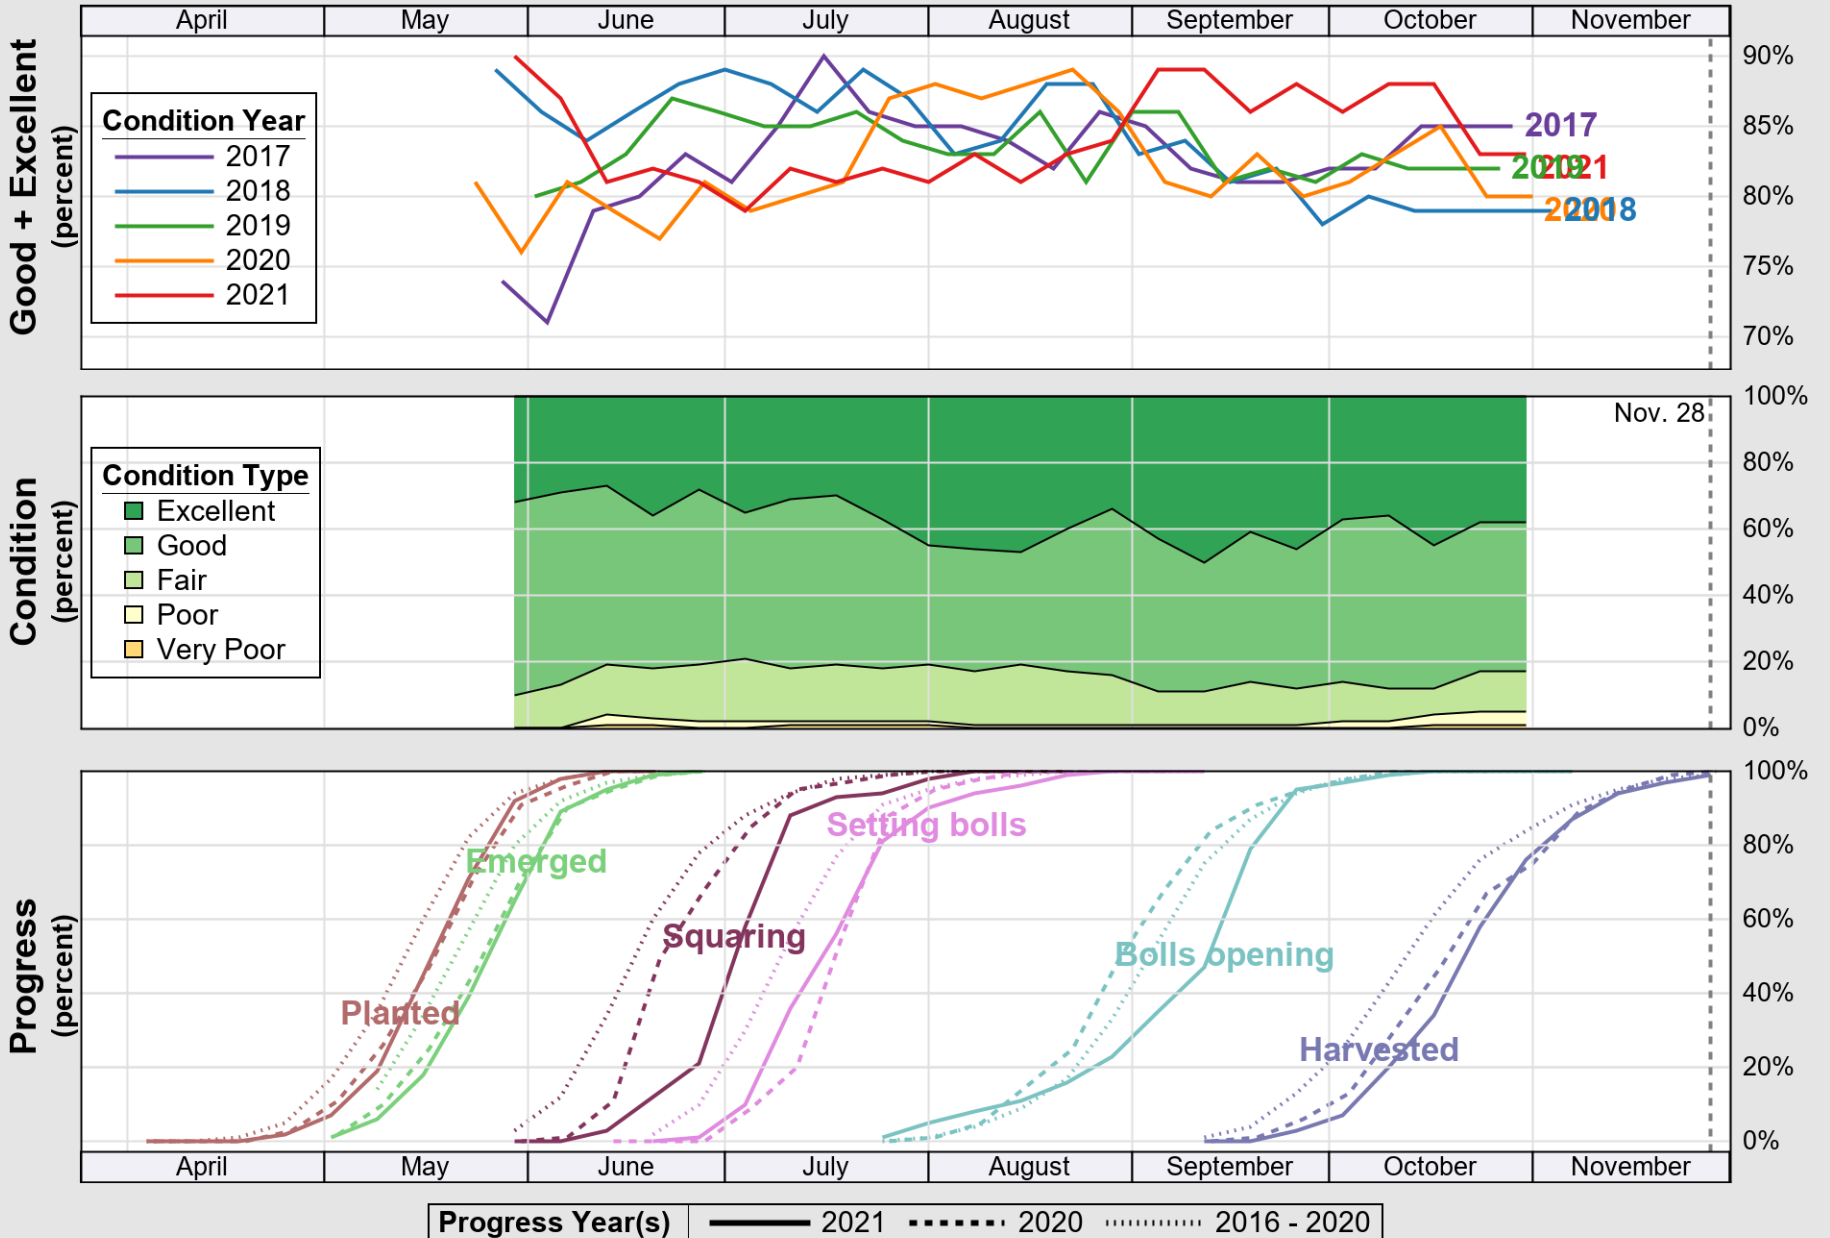

USDA

Crop Progress and Condition: Corn in Arkansas , 2021

NASS

Source: National Agricultural Statistics Service (NASS), Crop Progress Report

USDA

Crop Progress and Condition: Cotton in Arkansas , 2021

NASS

Source: National Agricultural Statistics Service (NASS), Crop Progress Report

USDA

Crop Progress and Condition: Pasture and Range in Arkansas , 2021

NASS

Source: National Agricultural Statistics Service (NASS), Crop Progress Report

USDA

Crop Progress and Condition: Peanuts in Arkansas , 2021

NASS

Source: National Agricultural Statistics Service (NASS), Crop Progress Report

USDA

Crop Progress and Condition: Rice in Arkansas , 2021

NASS

Source: National Agricultural Statistics Service (NASS), Crop Progress Report