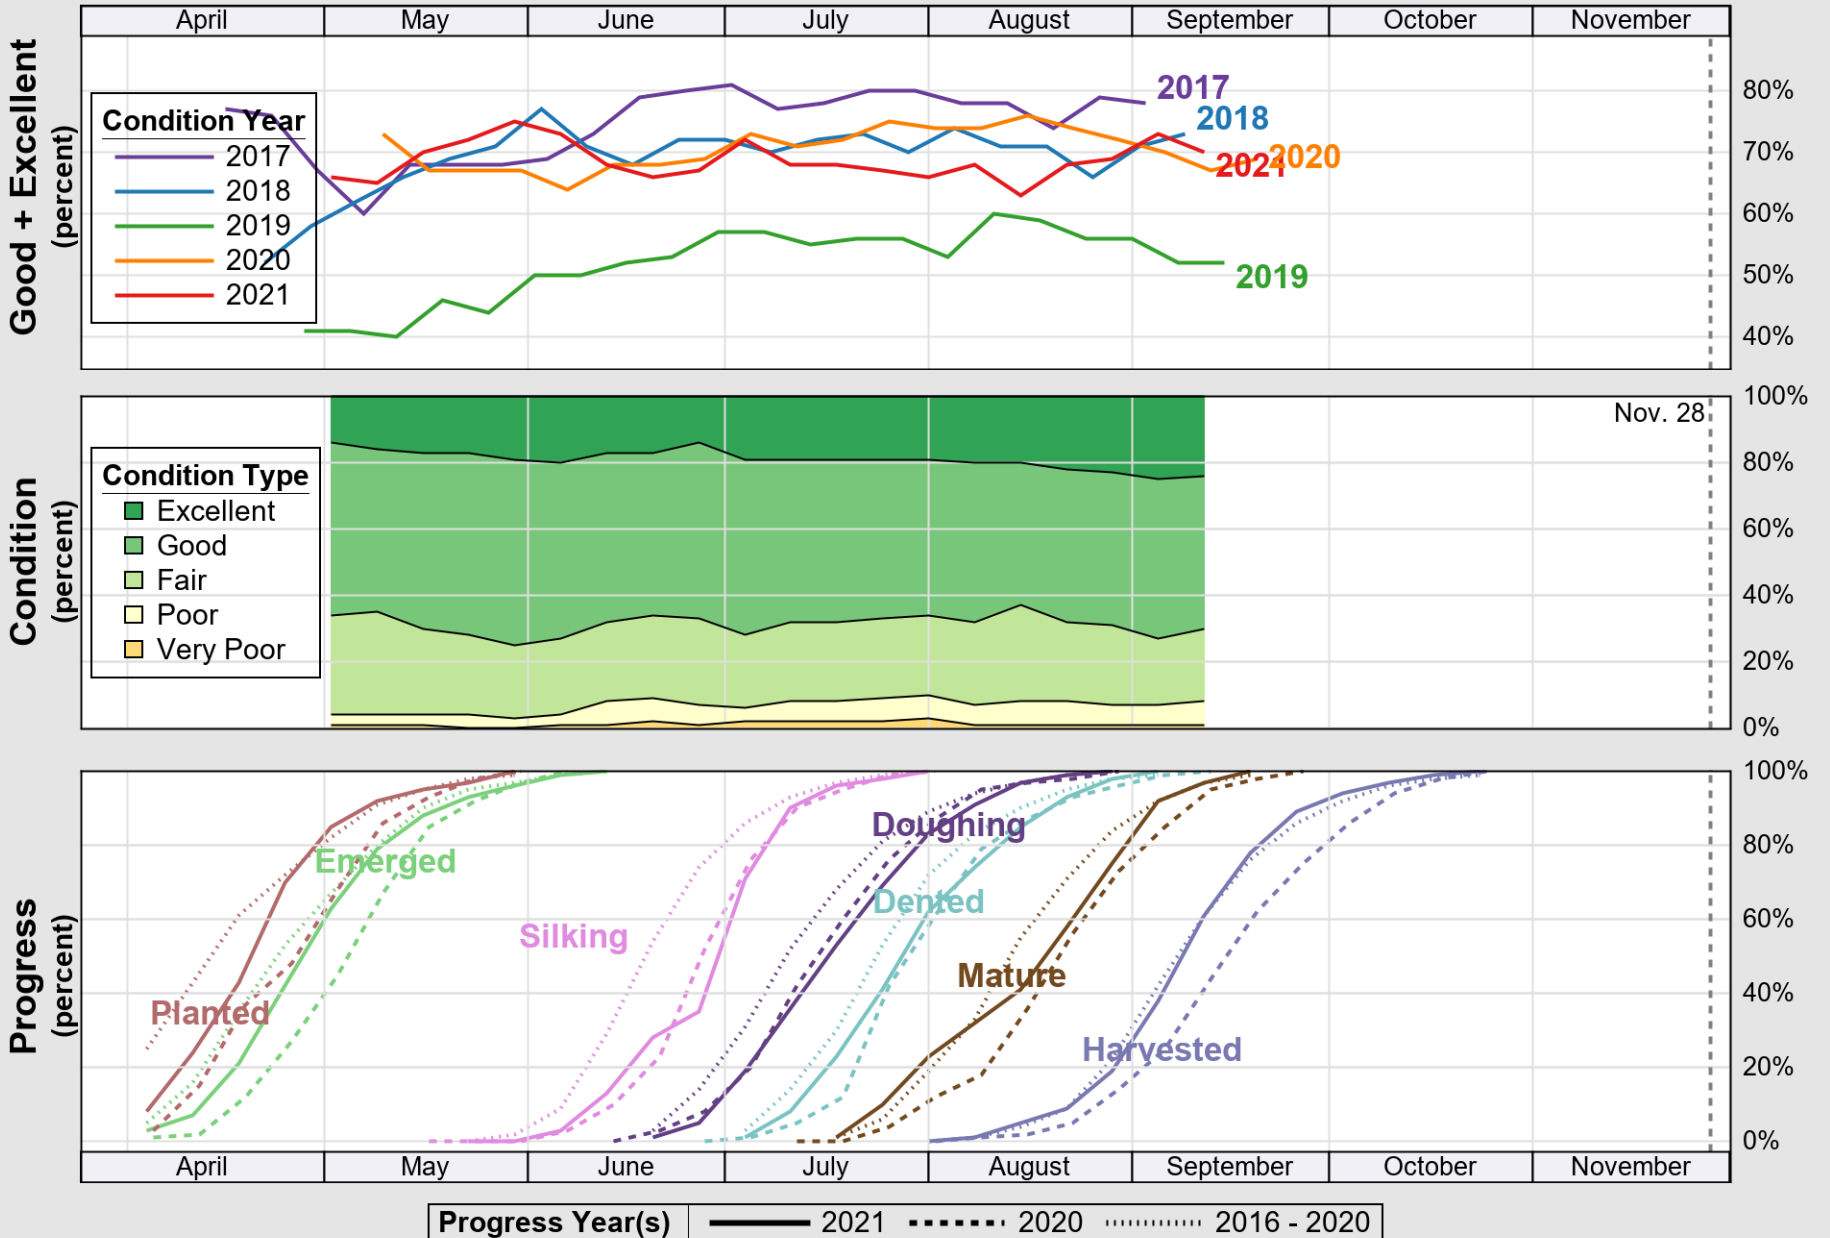

USDA

Crop Progress and Condition: Corn in Arkansas , 2021

NASS

Source: National Agricultural Statistics Service (NASS), Crop Progress Report

USDA

Crop Progress and Condition: Cotton in Arkansas , 2021

NASS

Source: National Agricultural Statistics Service (NASS), Crop Progress Report

USDA

Crop Progress and Condition: Pasture and Range in Arkansas , 2021

NASS

Source: National Agricultural Statistics Service (NASS), Crop Progress Report

USDA

Crop Progress and Condition: Peanuts in Arkansas , 2021

NASS

Source: National Agricultural Statistics Service (NASS), Crop Progress Report

USDA

Crop Progress and Condition: Rice in Arkansas , 2021

NASS

Source: National Agricultural Statistics Service (NASS), Crop Progress Report