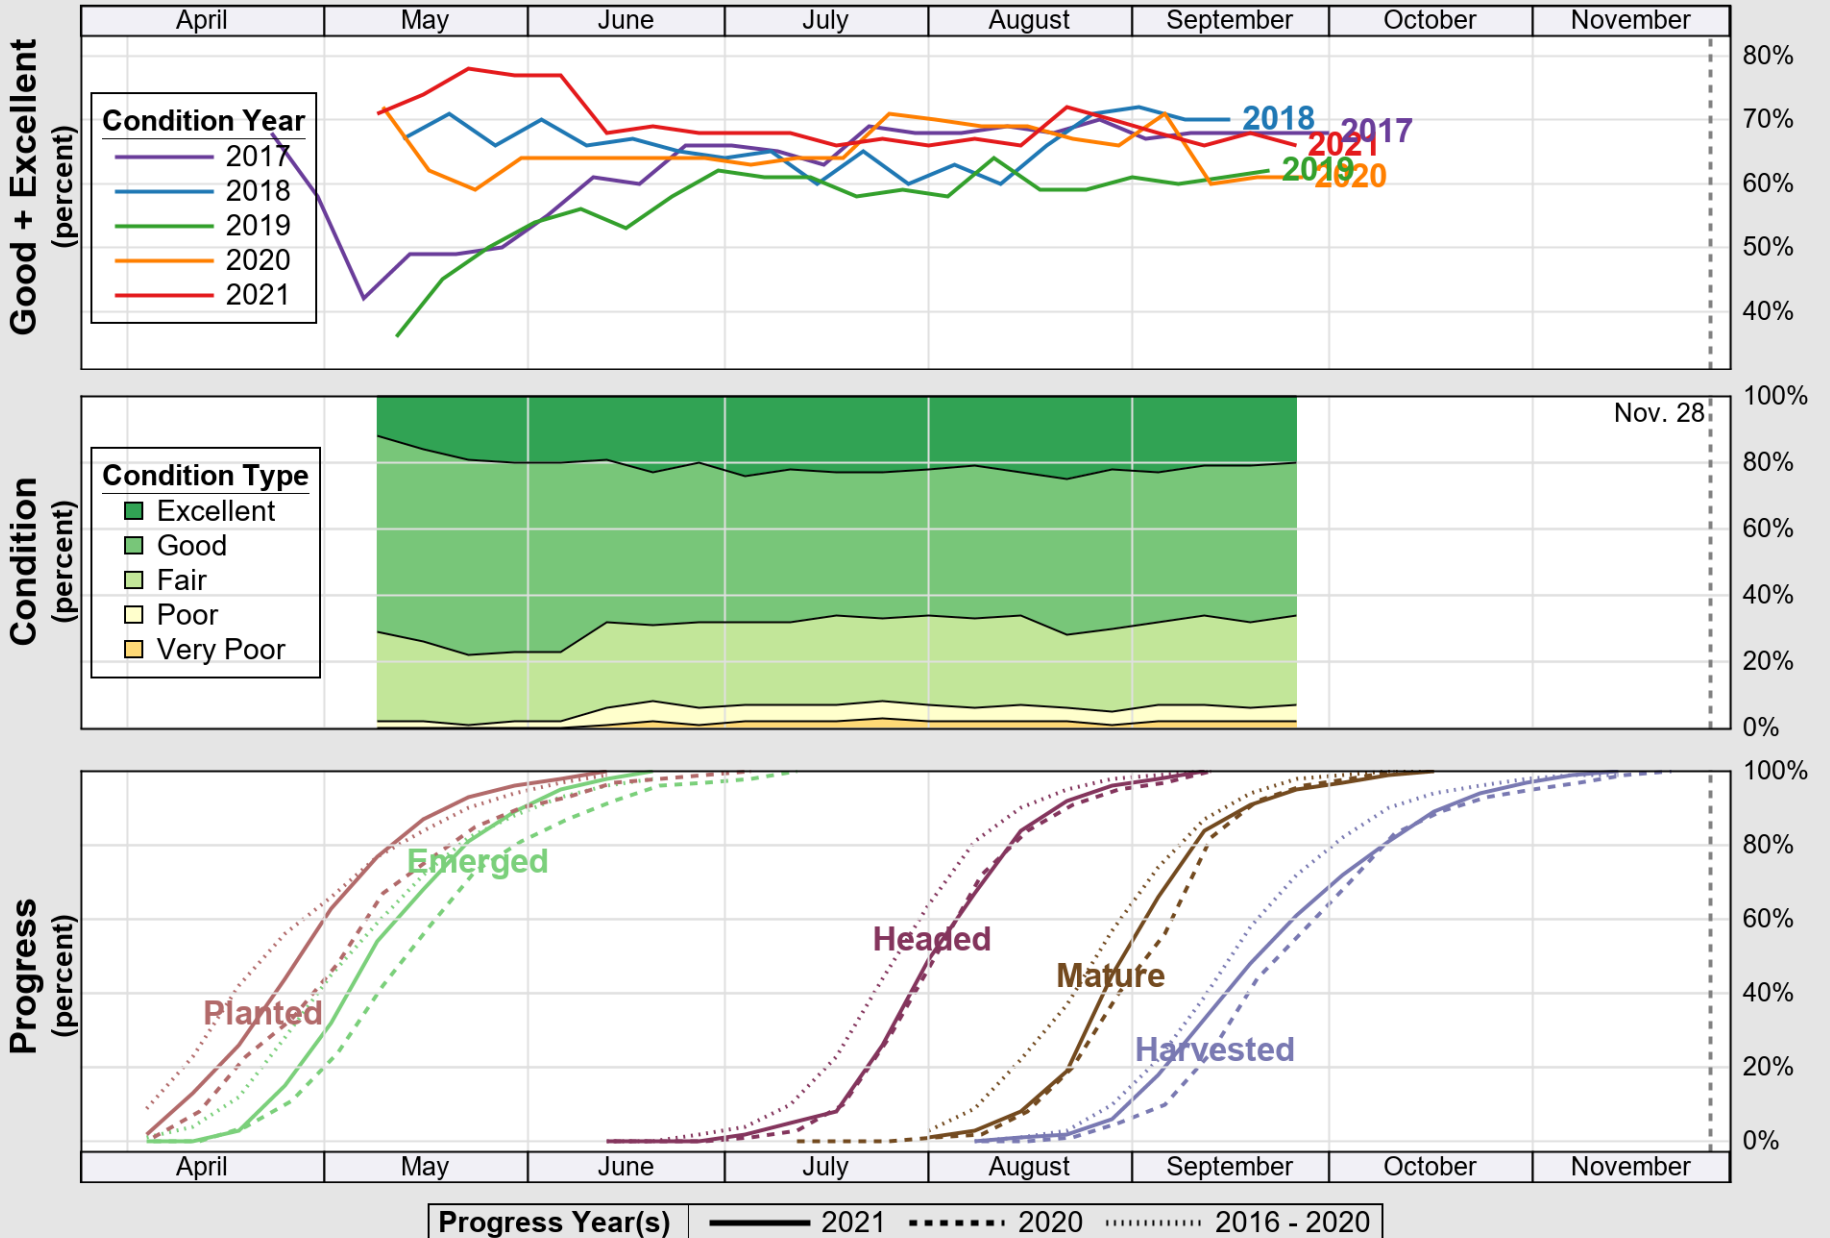

NASS

Source: National Agricultural Statistics Service (NASS), Crop Progress Report

USDA

Crop Progress and Condition: Rice in Arkansas , 2021

NASS

Source: National Agricultural Statistics Service (NASS), Crop Progress Report