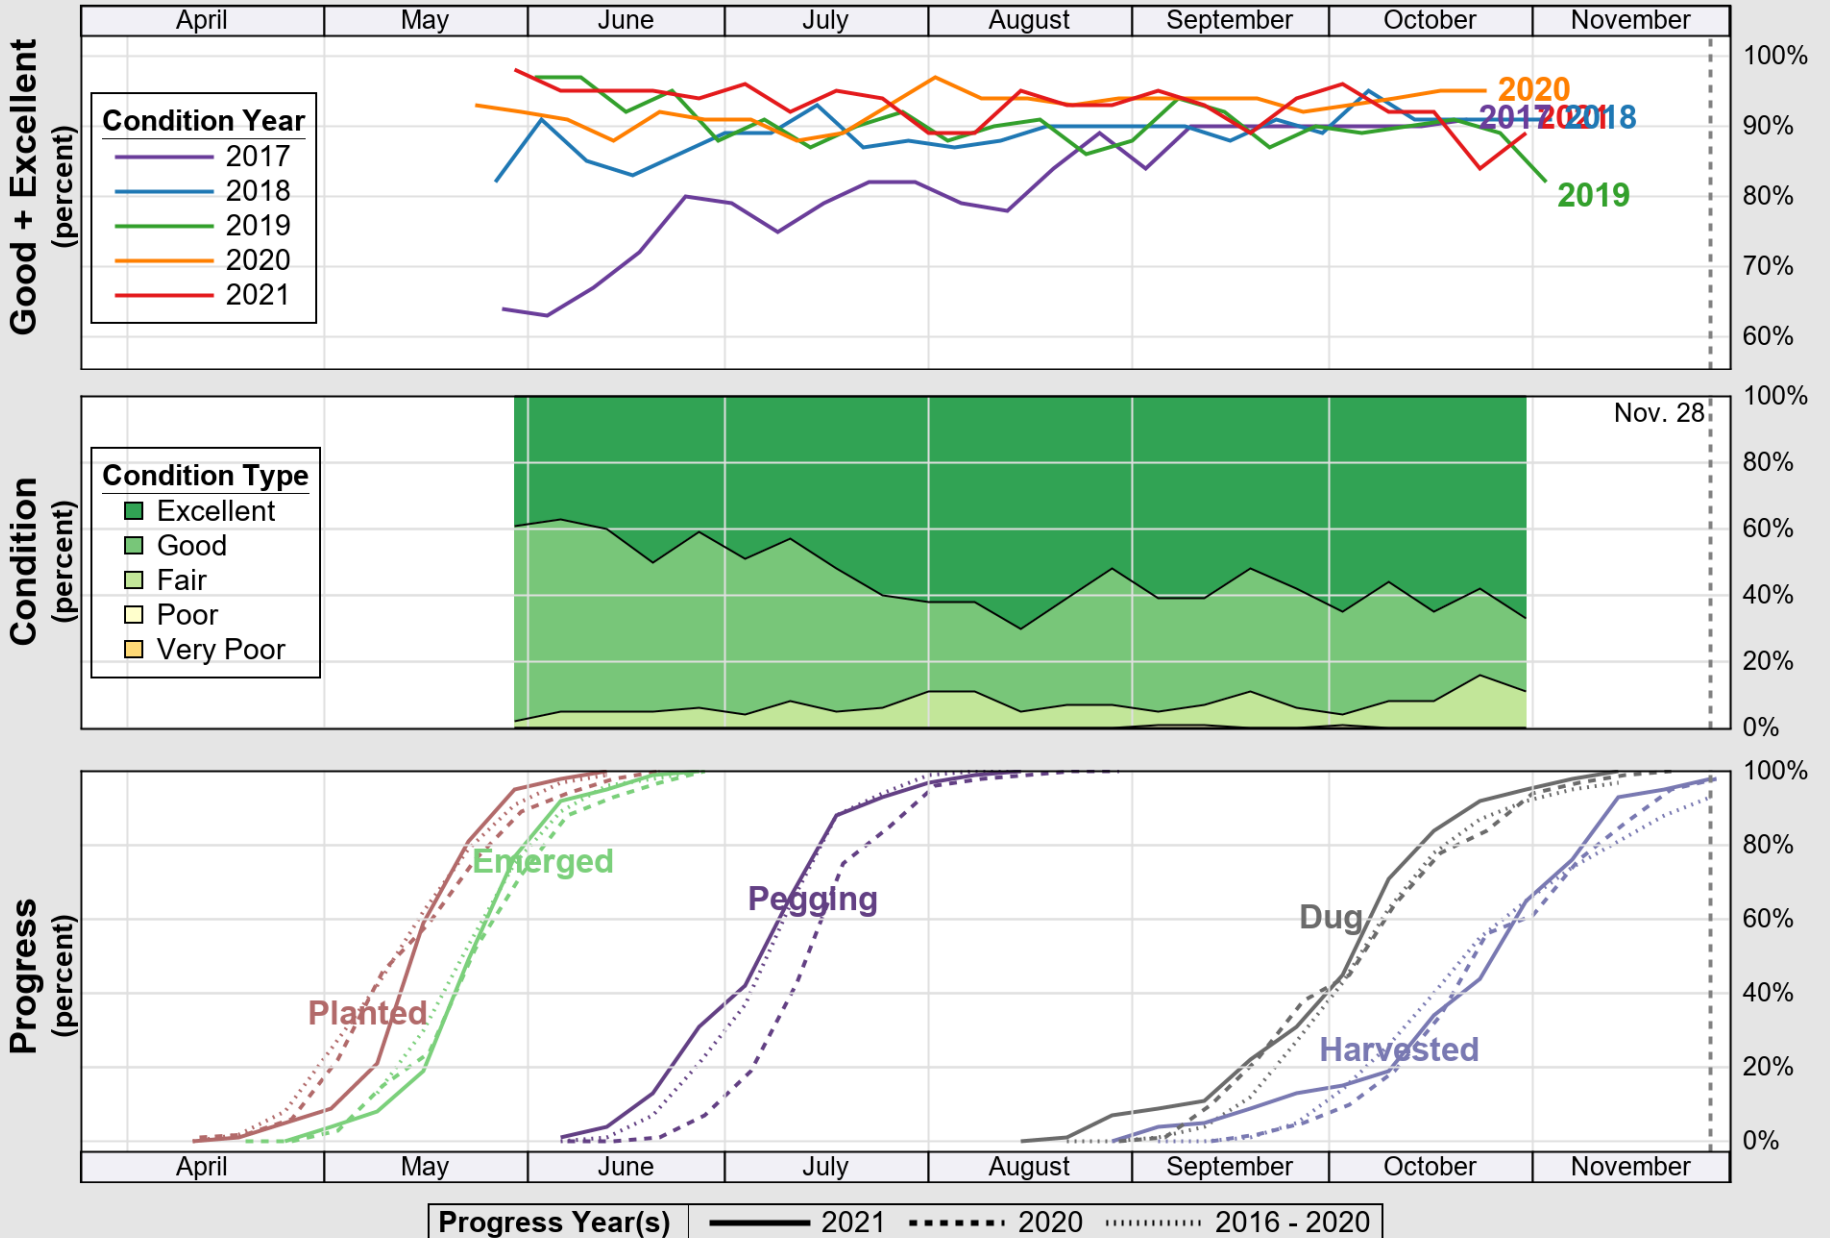

USDA

Crop Progress and Condition: Pasture and Range in Arkansas , 2021

NASS

Source: National Agricultural Statistics Service (NASS), Crop Progress Report

USDA

Crop Progress and Condition: Peanuts in Arkansas , 2021

NASS

Source: National Agricultural Statistics Service (NASS), Crop Progress Report

USDA

Crop Progress and Condition: Rice in Arkansas , 2021

NASS

Source: National Agricultural Statistics Service (NASS), Crop Progress Report