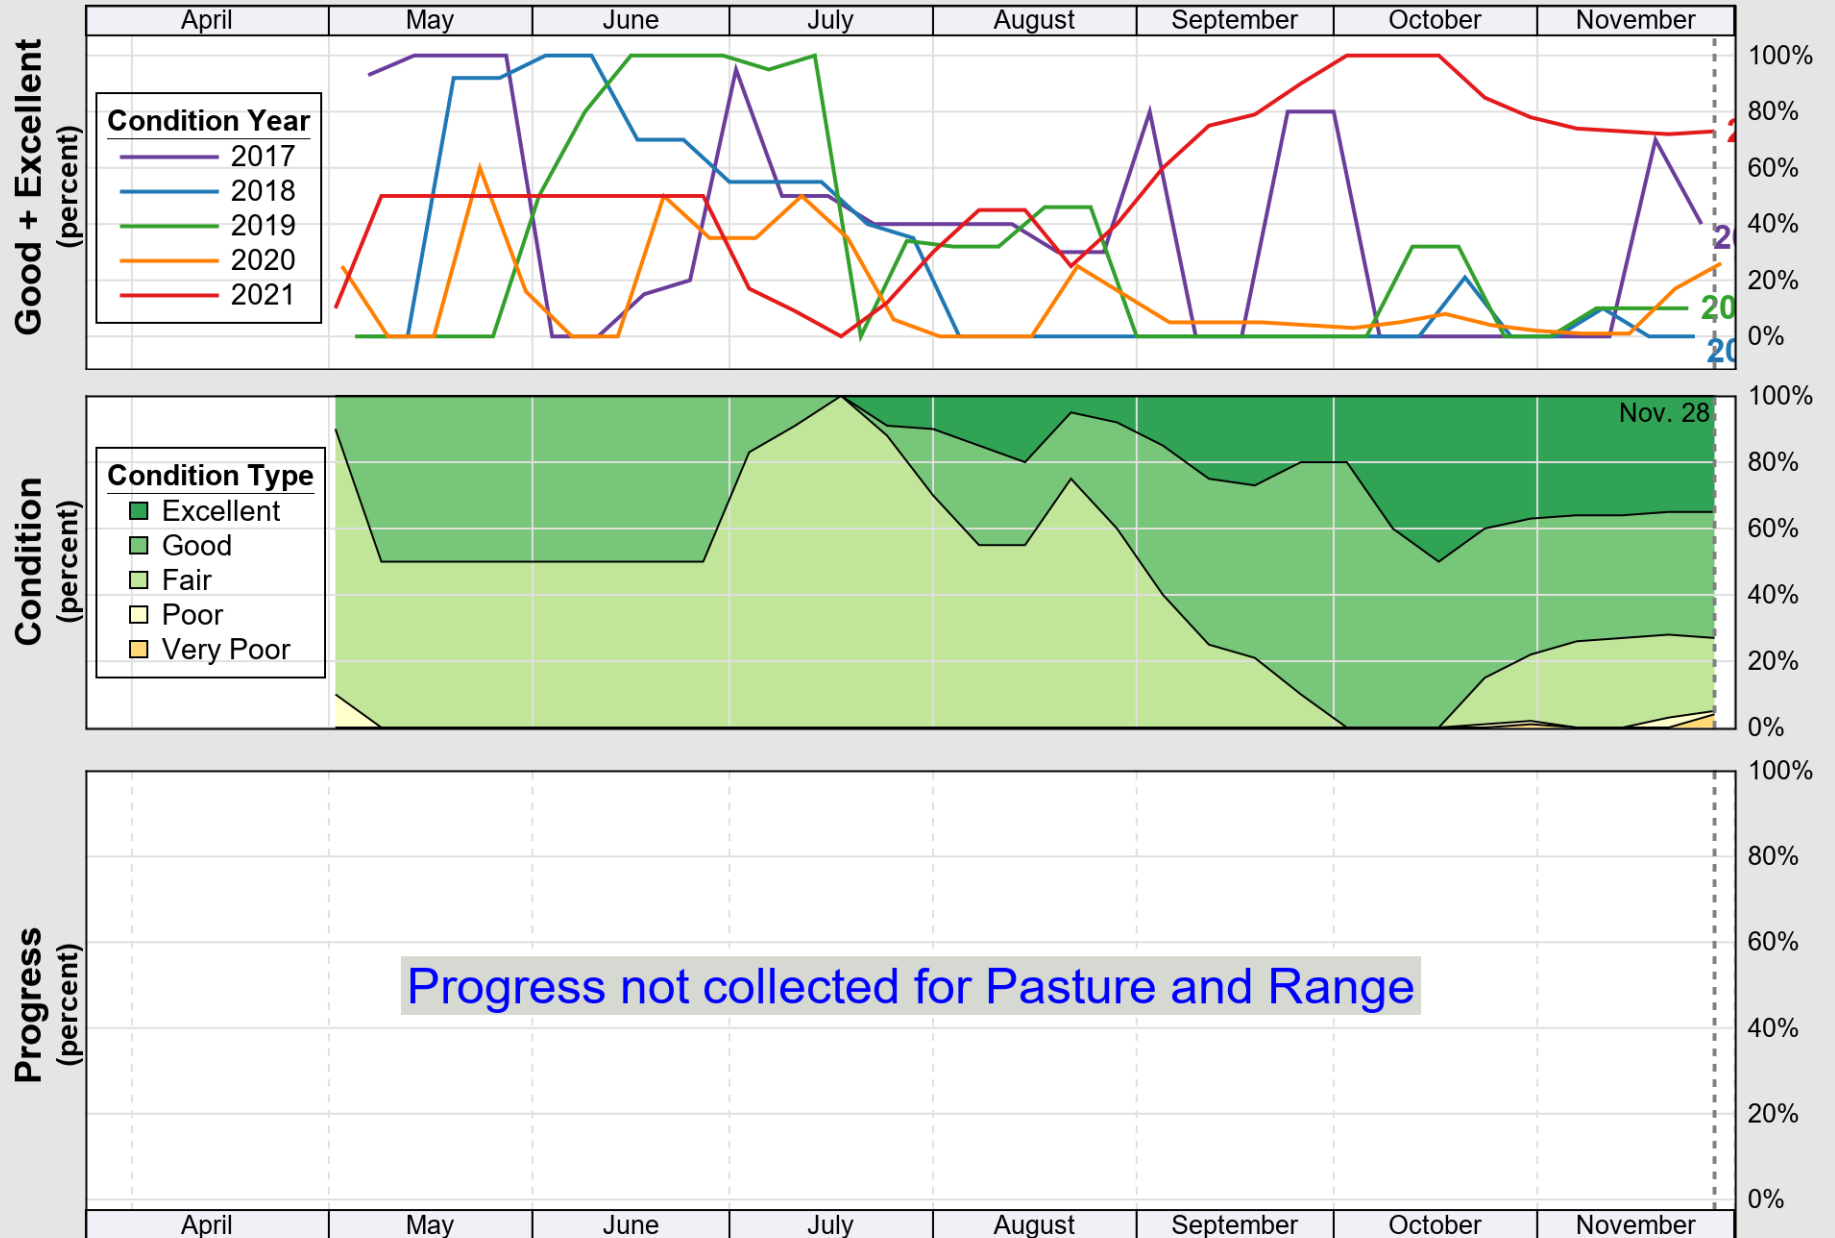

USDA

Crop Progress and Condition: Corn in Connecticut , 2021

NASS

Source: National Agricultural Statistics Service (NASS), Crop Progress Report

USDA

Crop Progress and Condition: Pasture and Range in Connecticut , 2021

NASS

Source: National Agricultural Statistics Service (NASS), Crop Progress Report