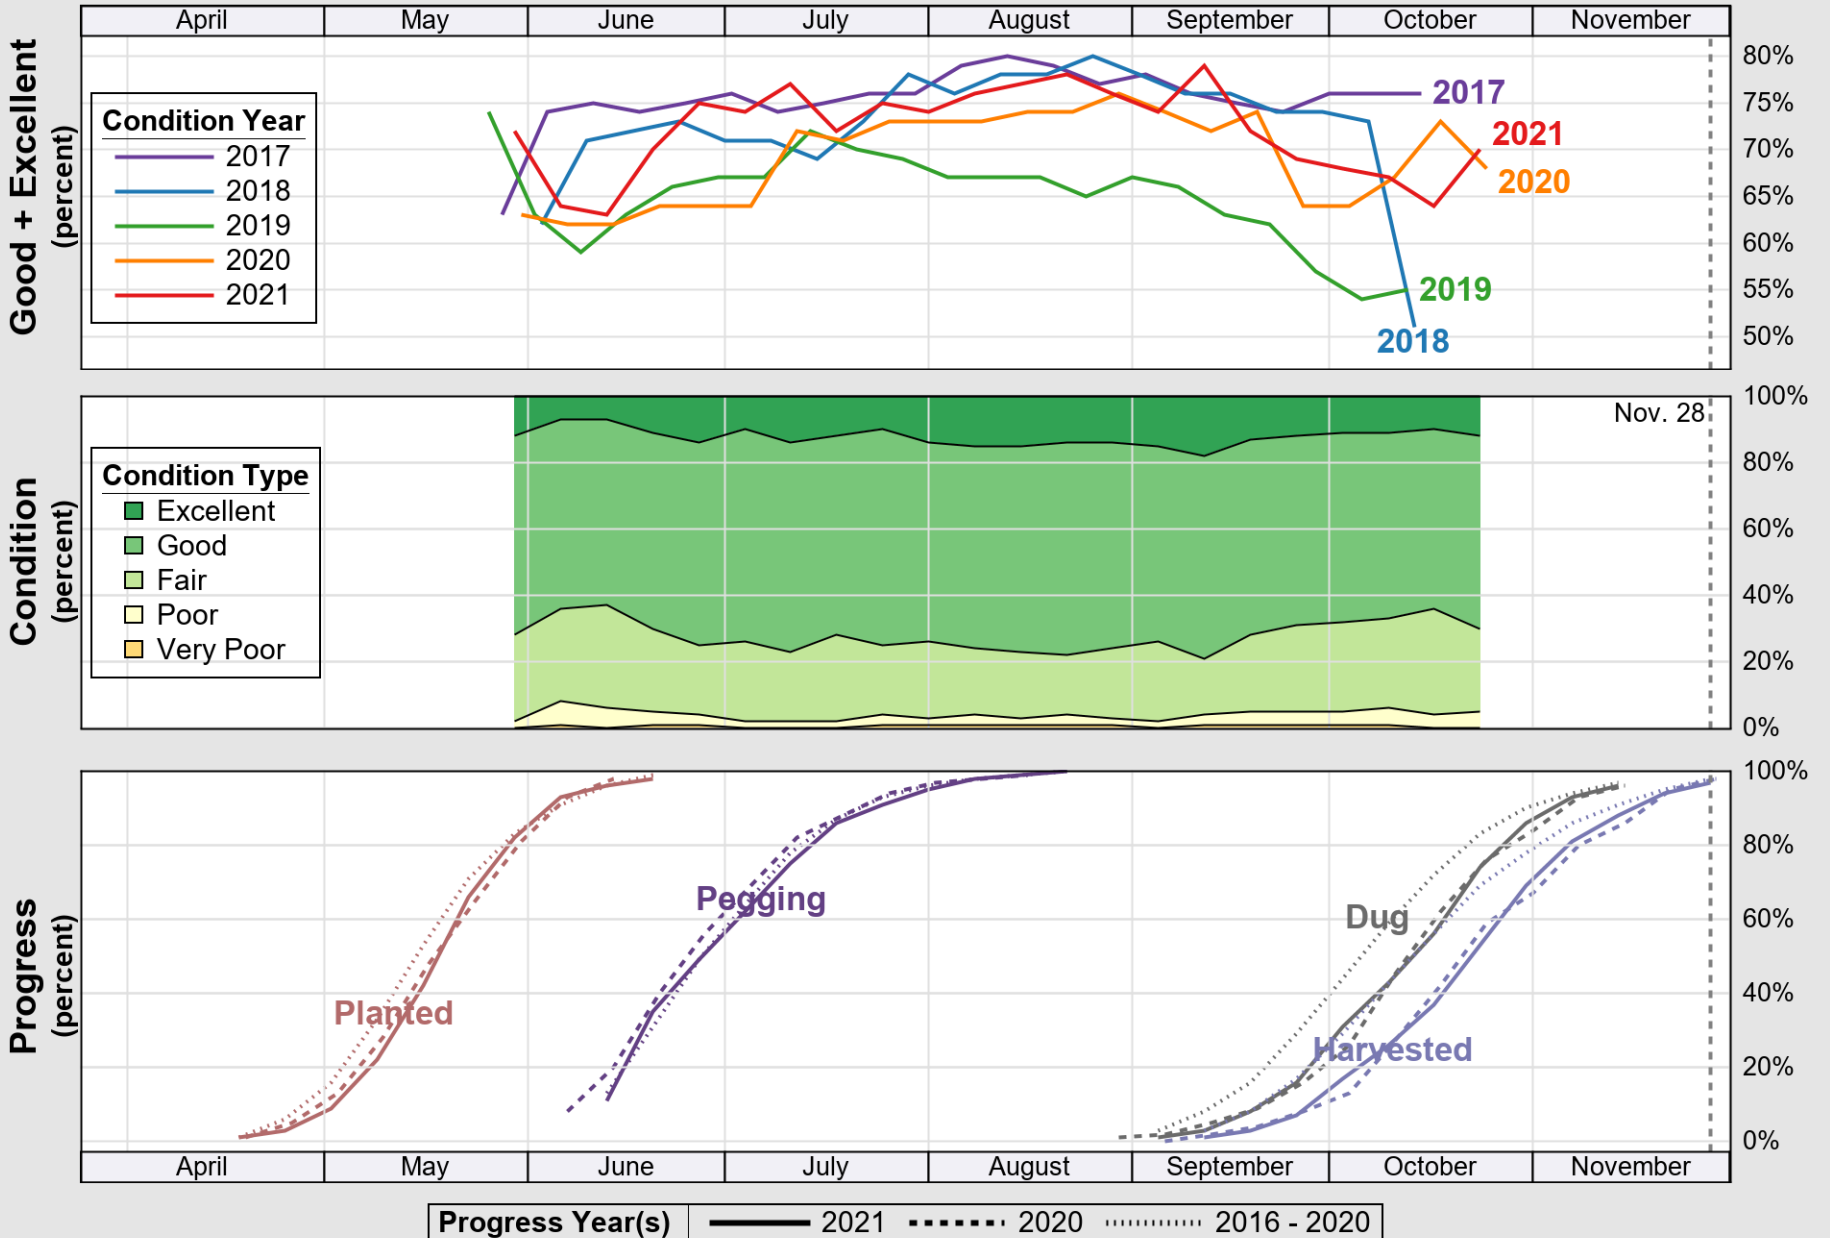

USDA

Crop Progress and Condition: Corn in Georgia , 2021

NASS

Source: National Agricultural Statistics Service (NASS), Crop Progress Report

USDA

Crop Progress and Condition: Cotton in Georgia , 2021

NASS

Source: National Agricultural Statistics Service (NASS), Crop Progress Report

USDA

Crop Progress and Condition: Pasture and Range in Georgia, 2021

NASS

Source: National Agricultural Statistics Service (NASS), Crop Progress Report

USDA

Crop Progress and Condition: Peanuts in Georgia , 2021

NASS

Source: National Agricultural Statistics Service (NASS), Crop Progress Report

USDA

Crop Progress and Condition: Soybeans in Georgia , 2021

NASS

Source: National Agricultural Statistics Service (NASS), Crop Progress Report

USDA

Crop Progress and Condition: Winter Wheat in Georgia , 2021

NASS

Progress Year(s) — 2021 2020 2016 - 2020

Source: National Agricultural Statistics Service (NASS), Crop Progress Report