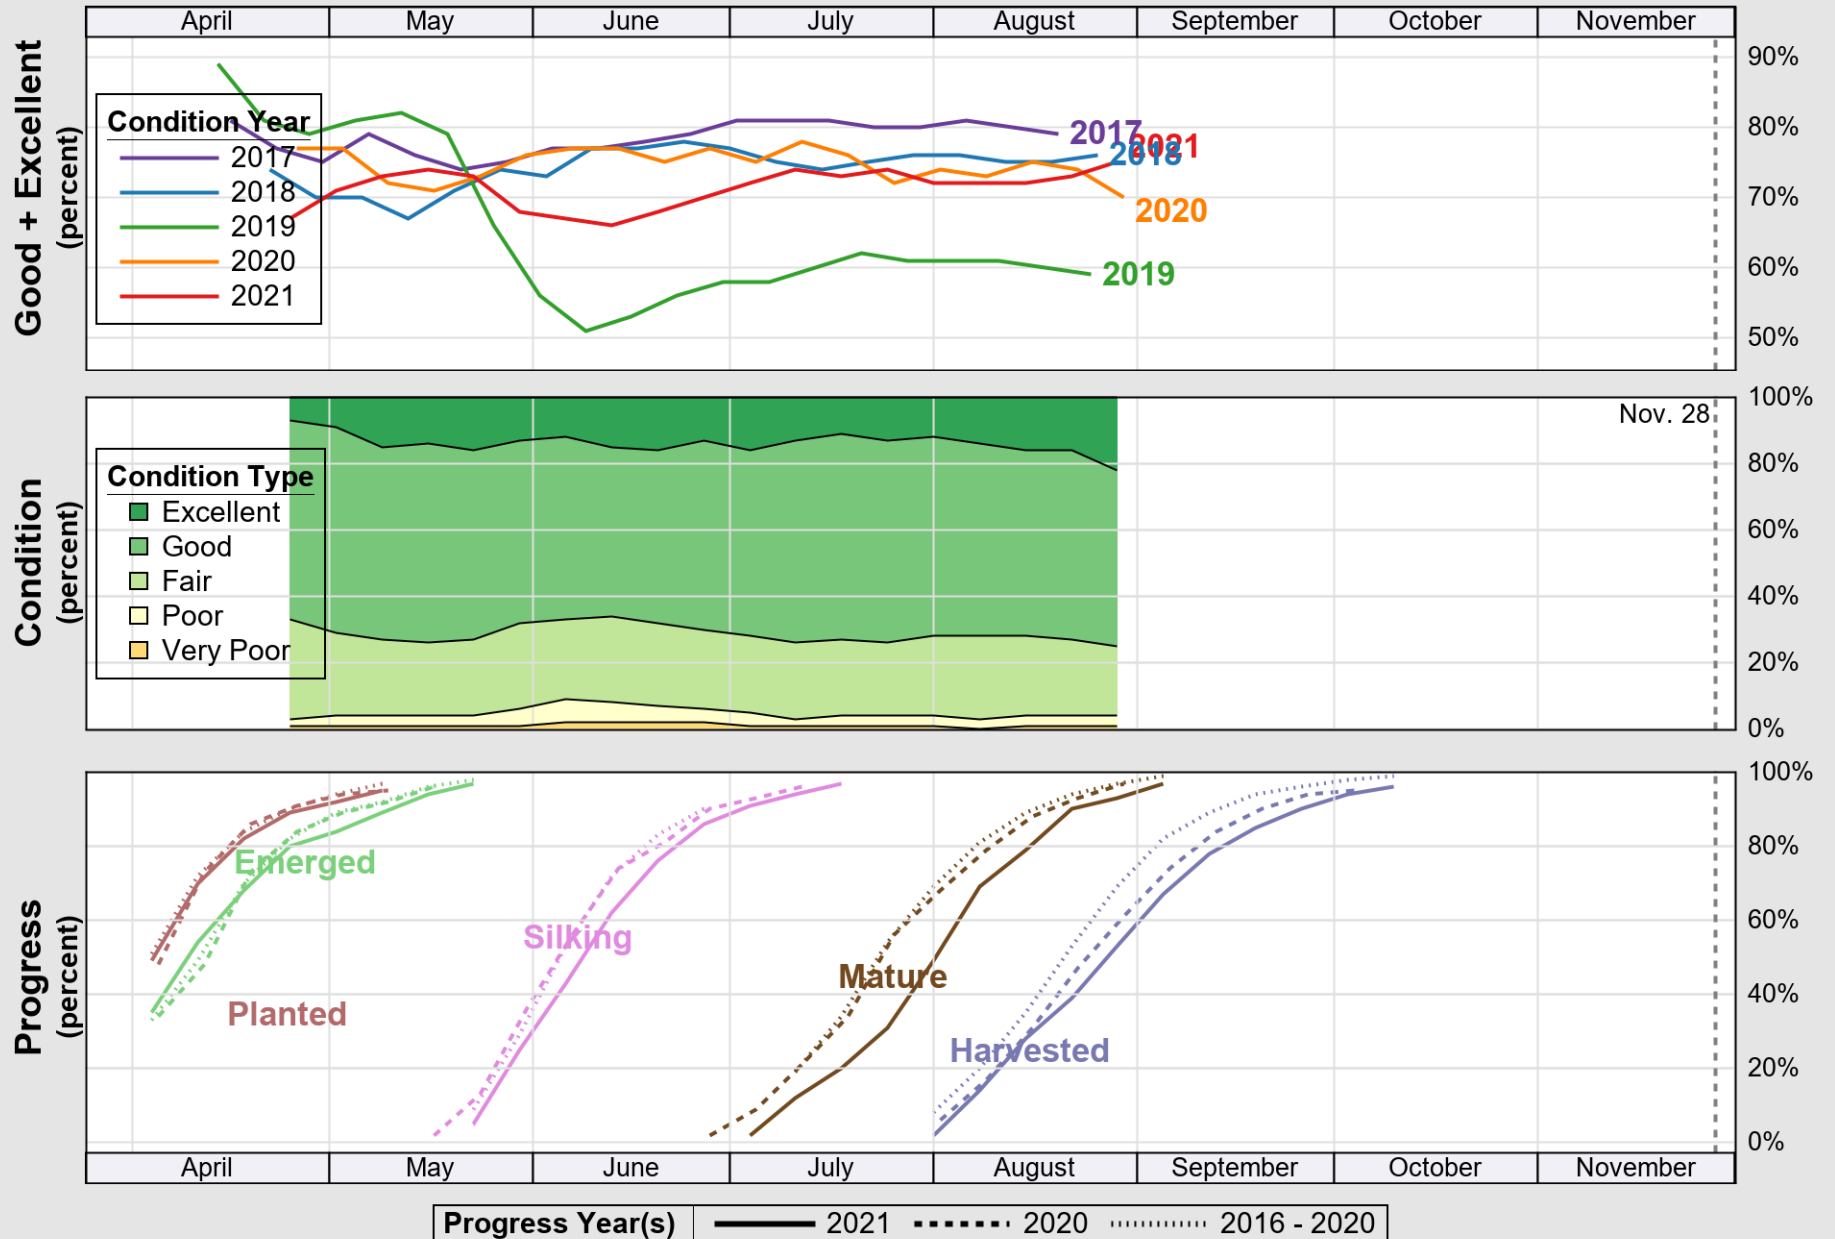

USDA

Crop Progress and Condition: Corn in Georgia , 2021

NASS

Source: National Agricultural Statistics Service (NASS), Crop Progress Report

USDA

Crop Progress and Condition: Cotton in Georgia , 2021

NASS

Source: National Agricultural Statistics Service (NASS), Crop Progress Report

USDA

Crop Progress and Condition: Pasture and Range in Georgia, 2021

NASS

Source: National Agricultural Statistics Service (NASS), Crop Progress Report

USDA

Crop Progress and Condition: Peanuts in Georgia , 2021

NASS

Source: National Agricultural Statistics Service (NASS), Crop Progress Report

USDA

Crop Progress and Condition: Soybeans in Georgia , 2021

NASS

Source: National Agricultural Statistics Service (NASS), Crop Progress Report

USDA

Crop Progress and Condition: Winter Wheat in Georgia , 2021

NASS

Progress Year(s) — 2021 2020 2016 - 2020

Source: National Agricultural Statistics Service (NASS), Crop Progress Report