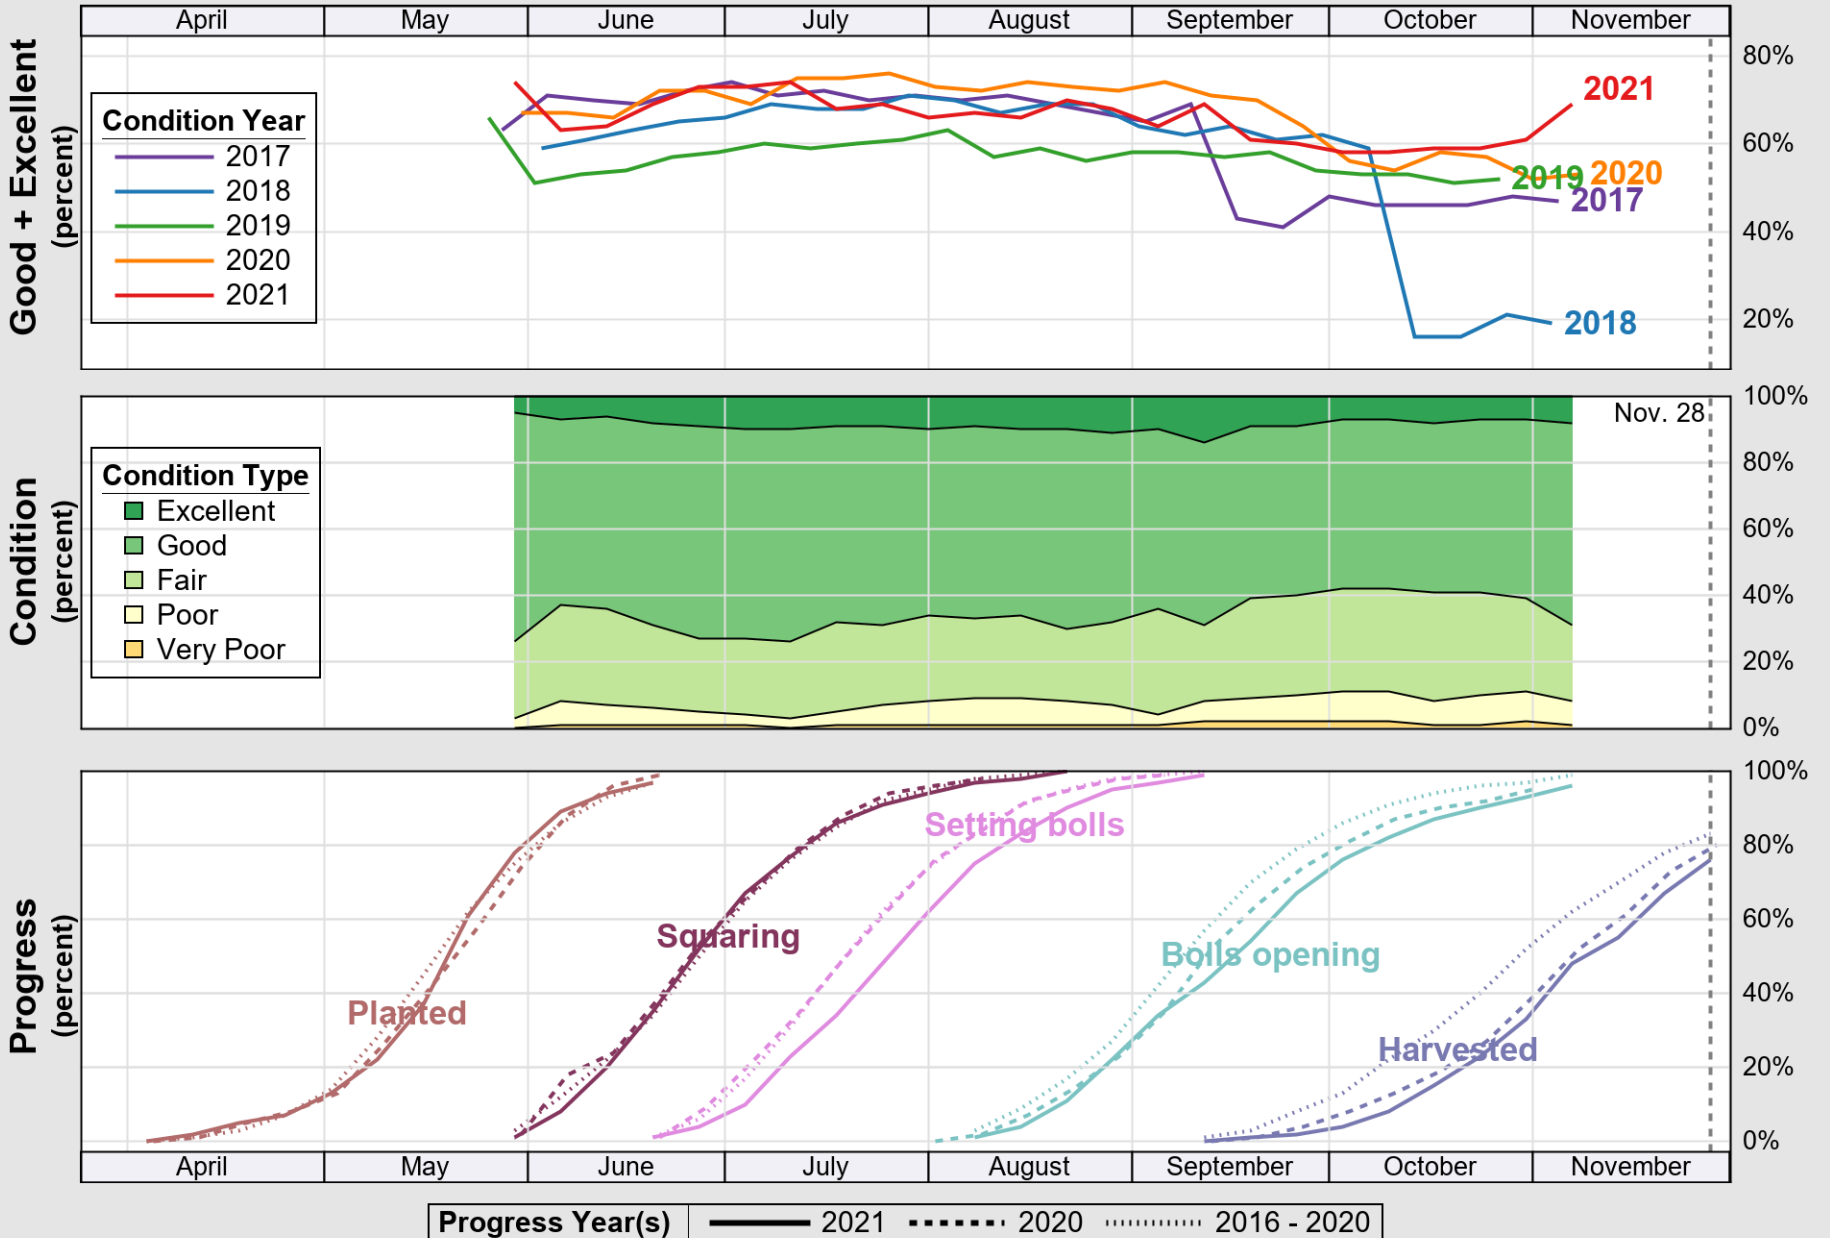

USDA

Crop Progress and Condition: Corn in Georgia , 2021

NASS

Source: National Agricultural Statistics Service (NASS), Crop Progress Report

USDA

Crop Progress and Condition: Cotton in Georgia , 2021

NASS

Source: National Agricultural Statistics Service (NASS), Crop Progress Report

USDA

Crop Progress and Condition: Pasture and Range in Georgia, 2021

NASS

Source: National Agricultural Statistics Service (NASS), Crop Progress Report

USDA

Crop Progress and Condition: Peanuts in Georgia , 2021

NASS

Source: National Agricultural Statistics Service (NASS), Crop Progress Report

USDA

Crop Progress and Condition: Soybeans in Georgia , 2021

NASS

Source: National Agricultural Statistics Service (NASS), Crop Progress Report

USDA

Crop Progress and Condition: Winter Wheat in Georgia , 2021

NASS

Progress Year(s) — 2021 2020 2016 - 2020

Source: National Agricultural Statistics Service (NASS), Crop Progress Report