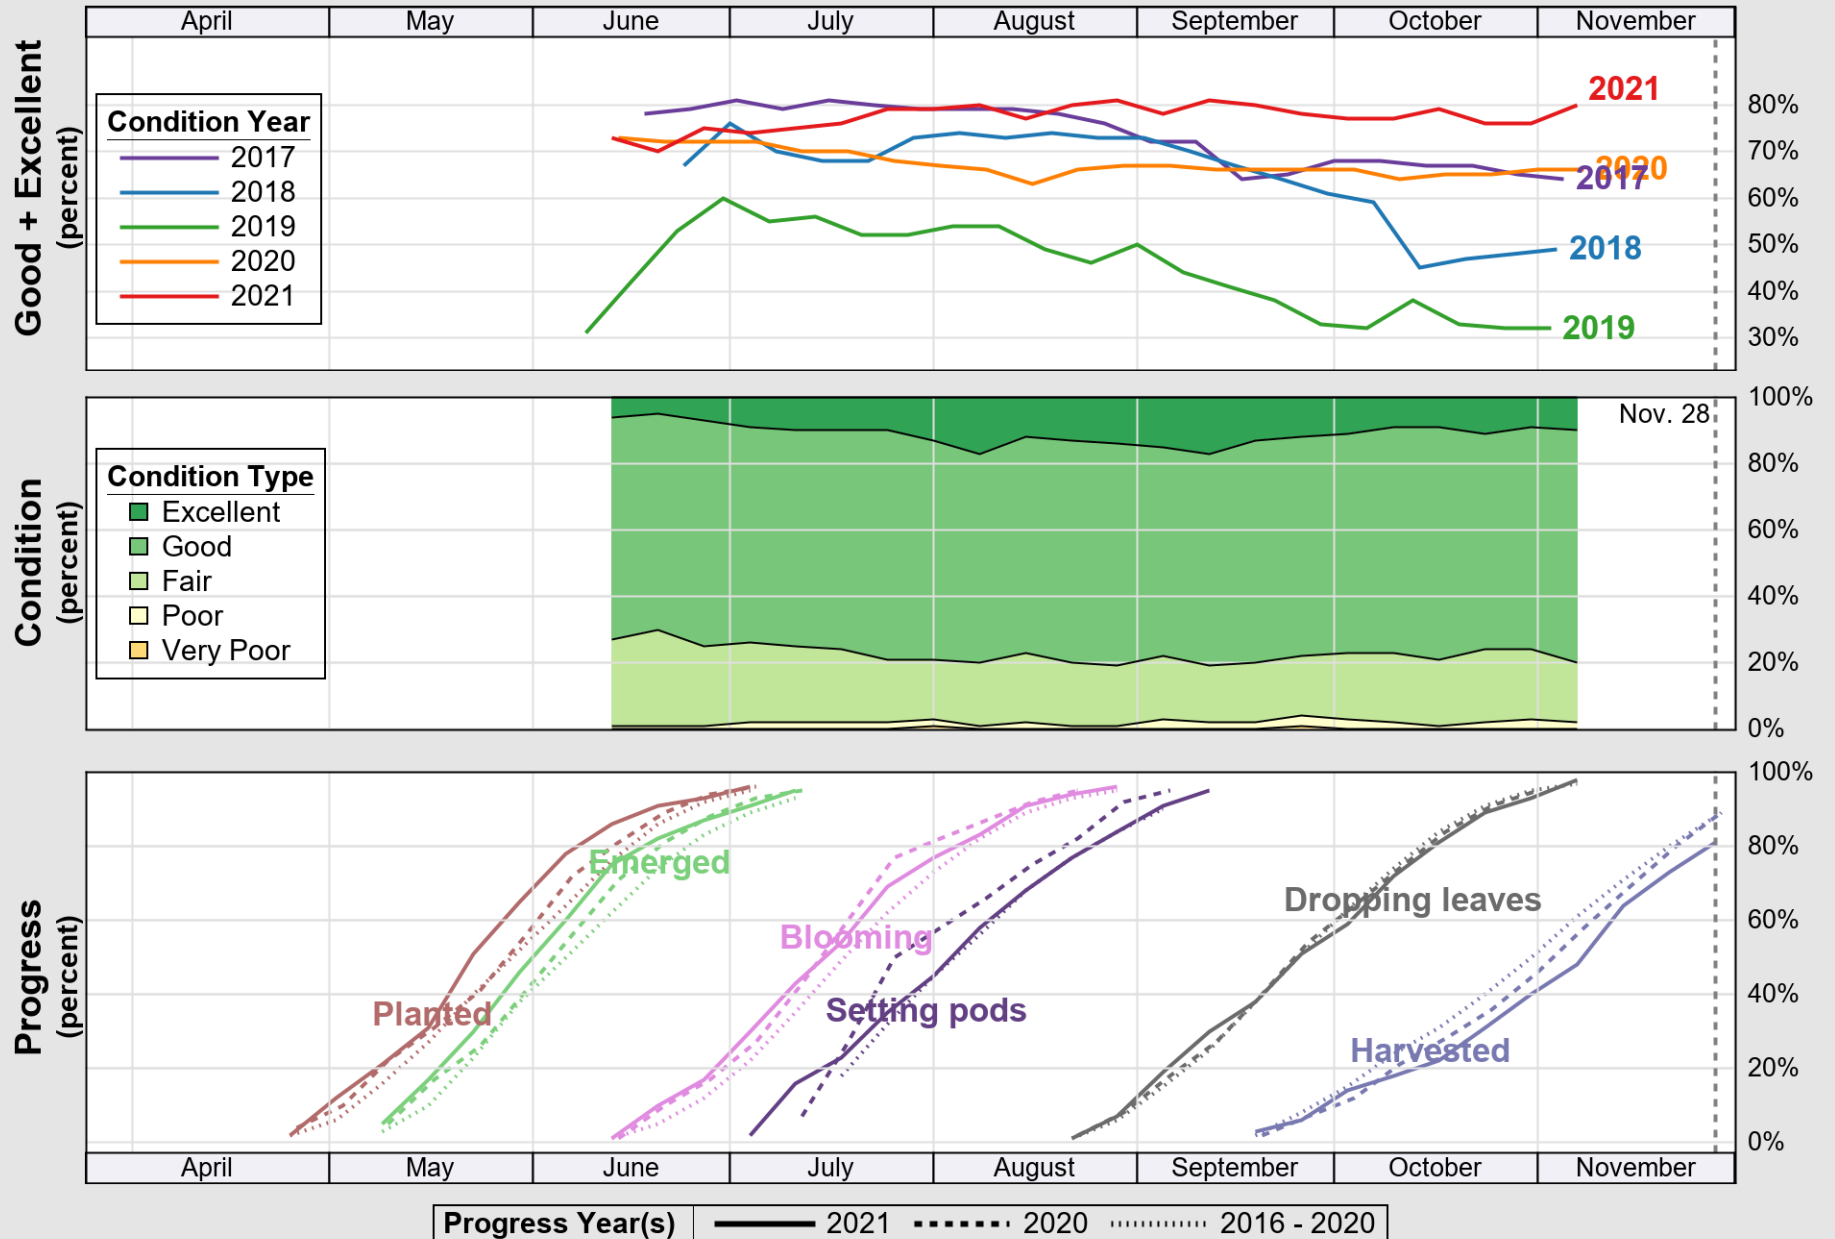

USDA

Crop Progress and Condition: Pasture and Range in Georgia, 2021

NASS

Source: National Agricultural Statistics Service (NASS), Crop Progress Report

USDA

Crop Progress and Condition: Peanuts in Georgia , 2021

NASS

Source: National Agricultural Statistics Service (NASS), Crop Progress Report

USDA

Crop Progress and Condition: Soybeans in Georgia , 2021

NASS

Source: National Agricultural Statistics Service (NASS), Crop Progress Report

USDA

Crop Progress and Condition: Winter Wheat in Georgia , 2021

NASS

Progress Year(s) — 2021 2020 2016 - 2020

Source: National Agricultural Statistics Service (NASS), Crop Progress Report