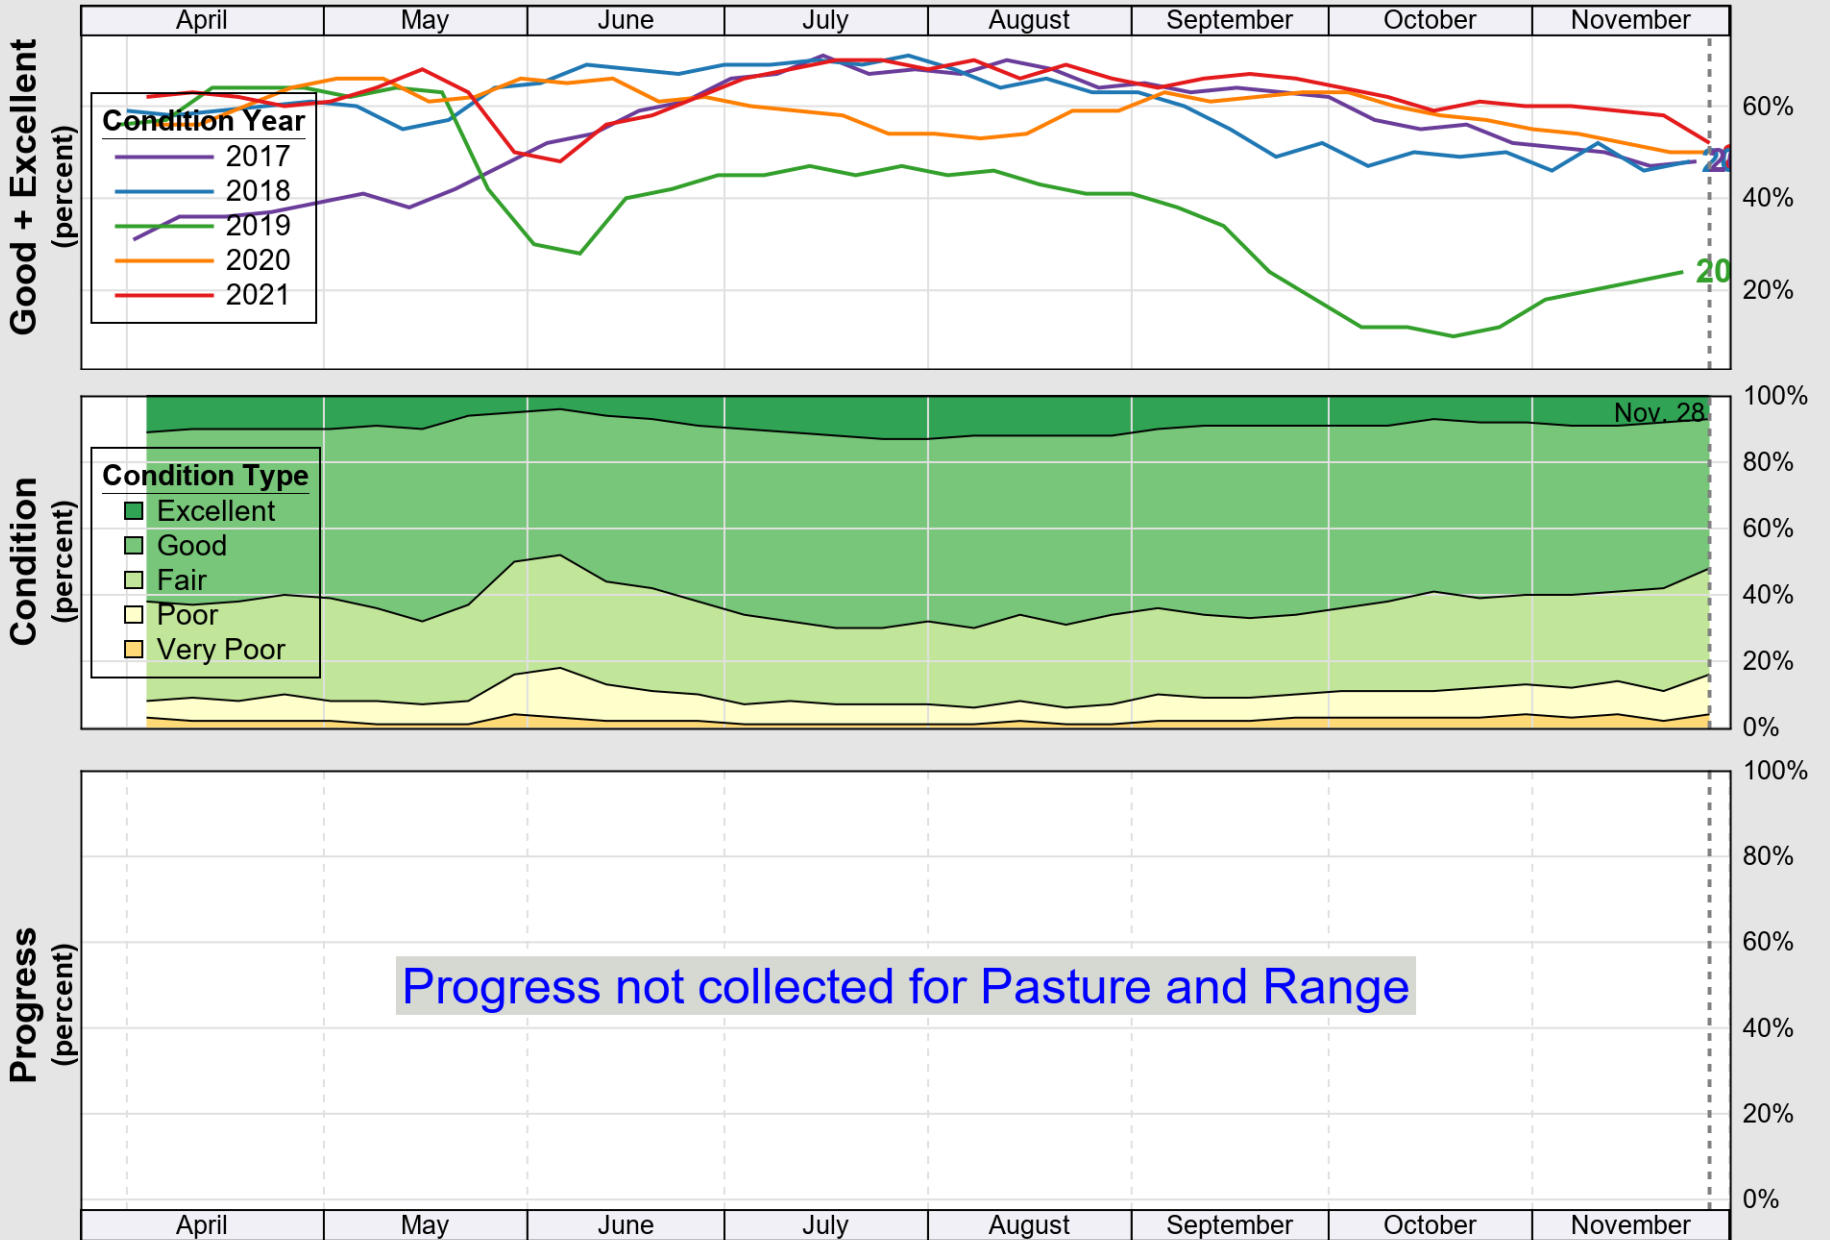

USDA

Crop Progress and Condition: Corn in Georgia , 2021

NASS

Source: National Agricultural Statistics Service (NASS), Crop Progress Report

USDA

Crop Progress and Condition: Cotton in Georgia , 2021

NASS

Source: National Agricultural Statistics Service (NASS), Crop Progress Report

USDA

Crop Progress and Condition: Pasture and Range in Georgia, 2021

NASS

Source: National Agricultural Statistics Service (NASS), Crop Progress Report

USDA

Crop Progress and Condition: Peanuts in Georgia , 2021

NASS

Source: National Agricultural Statistics Service (NASS), Crop Progress Report

USDA

Crop Progress and Condition: Soybeans in Georgia , 2021

NASS

Source: National Agricultural Statistics Service (NASS), Crop Progress Report

USDA

Crop Progress and Condition: Winter Wheat in Georgia , 2021

NASS

Progress Year(s) — 2021 2020 2016 - 2020

Source: National Agricultural Statistics Service (NASS), Crop Progress Report