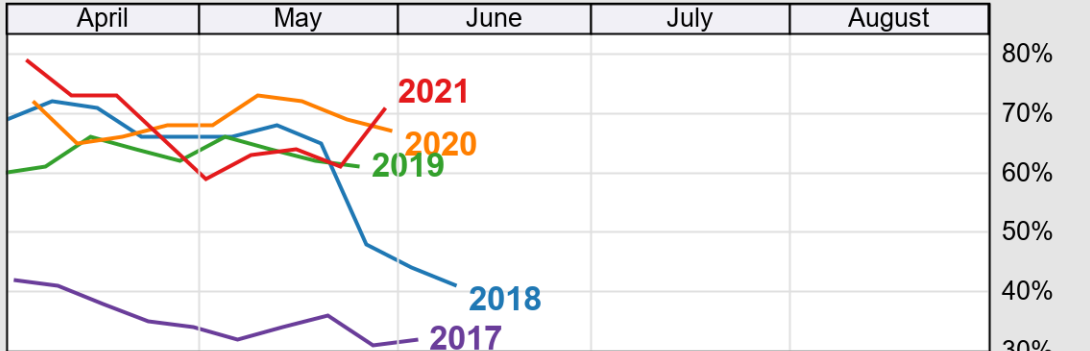

USDA

Crop Progress and Condition: Winter Wheat in Georgia , 2021

NASS

Progress Year(s) — 2021   2020   ..... 2016 - 2020

Source: National Agricultural Statistics Service (NASS), Crop Progress Report