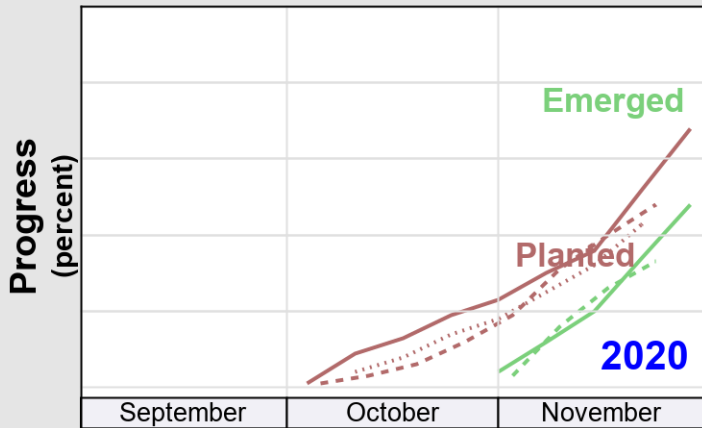

NASS

Source: National Agricultural Statistics Service (NASS), Crop Progress Report

USDA

Crop Progress and Condition: Soybeans in Georgia , 2021

NASS

Source: National Agricultural Statistics Service (NASS), Crop Progress Report

USDA

Crop Progress and Condition: Winter Wheat in Georgia , 2021

NASS

Progress Year(s) — 2021 2020 2016 - 2020

Source: National Agricultural Statistics Service (NASS), Crop Progress Report