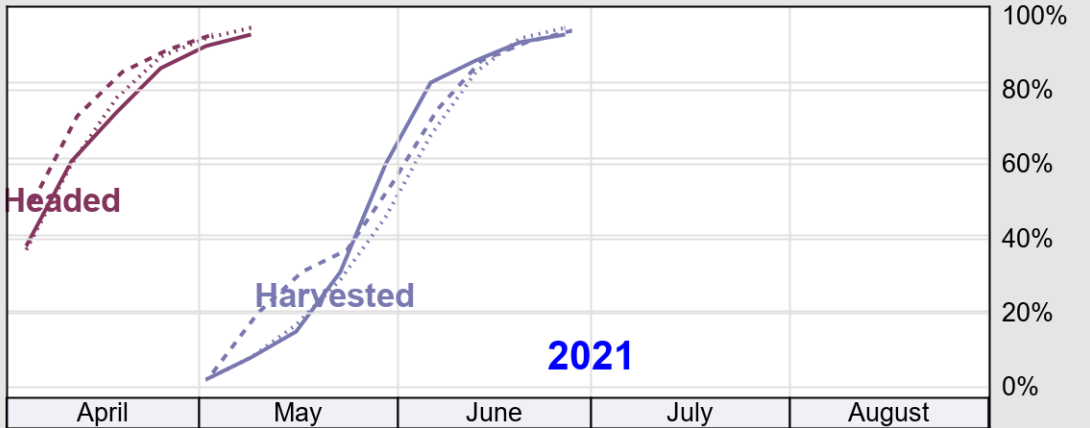

NASS

Source: National Agricultural Statistics Service (NASS), Crop Progress Report

USDA

Crop Progress and Condition: Soybeans in Georgia , 2021

NASS

Source: National Agricultural Statistics Service (NASS), Crop Progress Report

USDA

Crop Progress and Condition: Winter Wheat in Georgia , 2021

NASS

Progress Year(s) — 2021 2020 2016 - 2020

Source: National Agricultural Statistics Service (NASS), Crop Progress Report