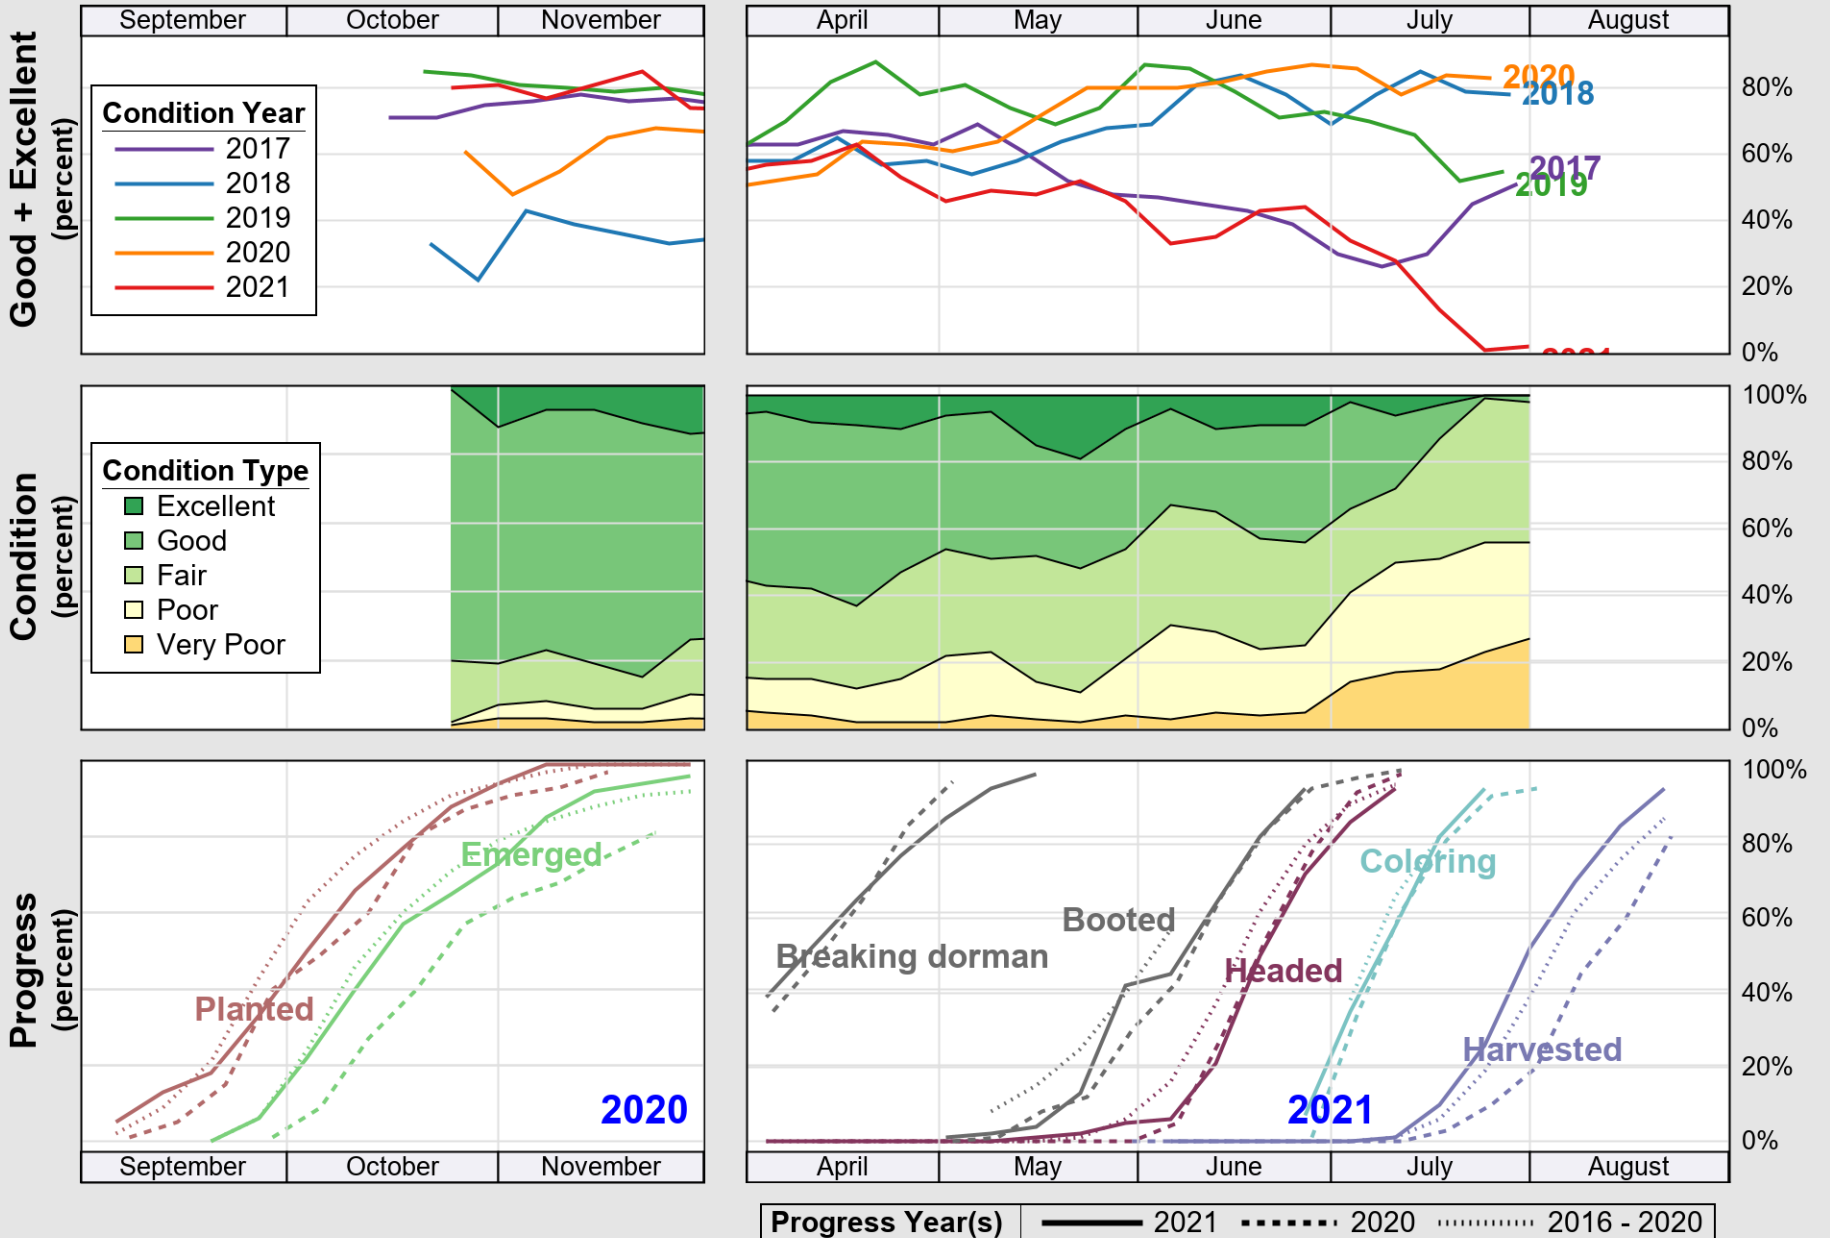

# Crop Progress and Condition: Spring Wheat in Montana , 2021

NASS

Source: National Agricultural Statistics Service (NASS), Crop Progress Report

USDA

# Crop Progress and Condition: Sugar Beets in Montana , 2021

NASS

Source: National Agricultural Statistics Service (NASS), Crop Progress Report

USDA

# Crop Progress and Condition: Winter Wheat in Montana, 2021

NASS

Source: National Agricultural Statistics Service (NASS), Crop Progress Report