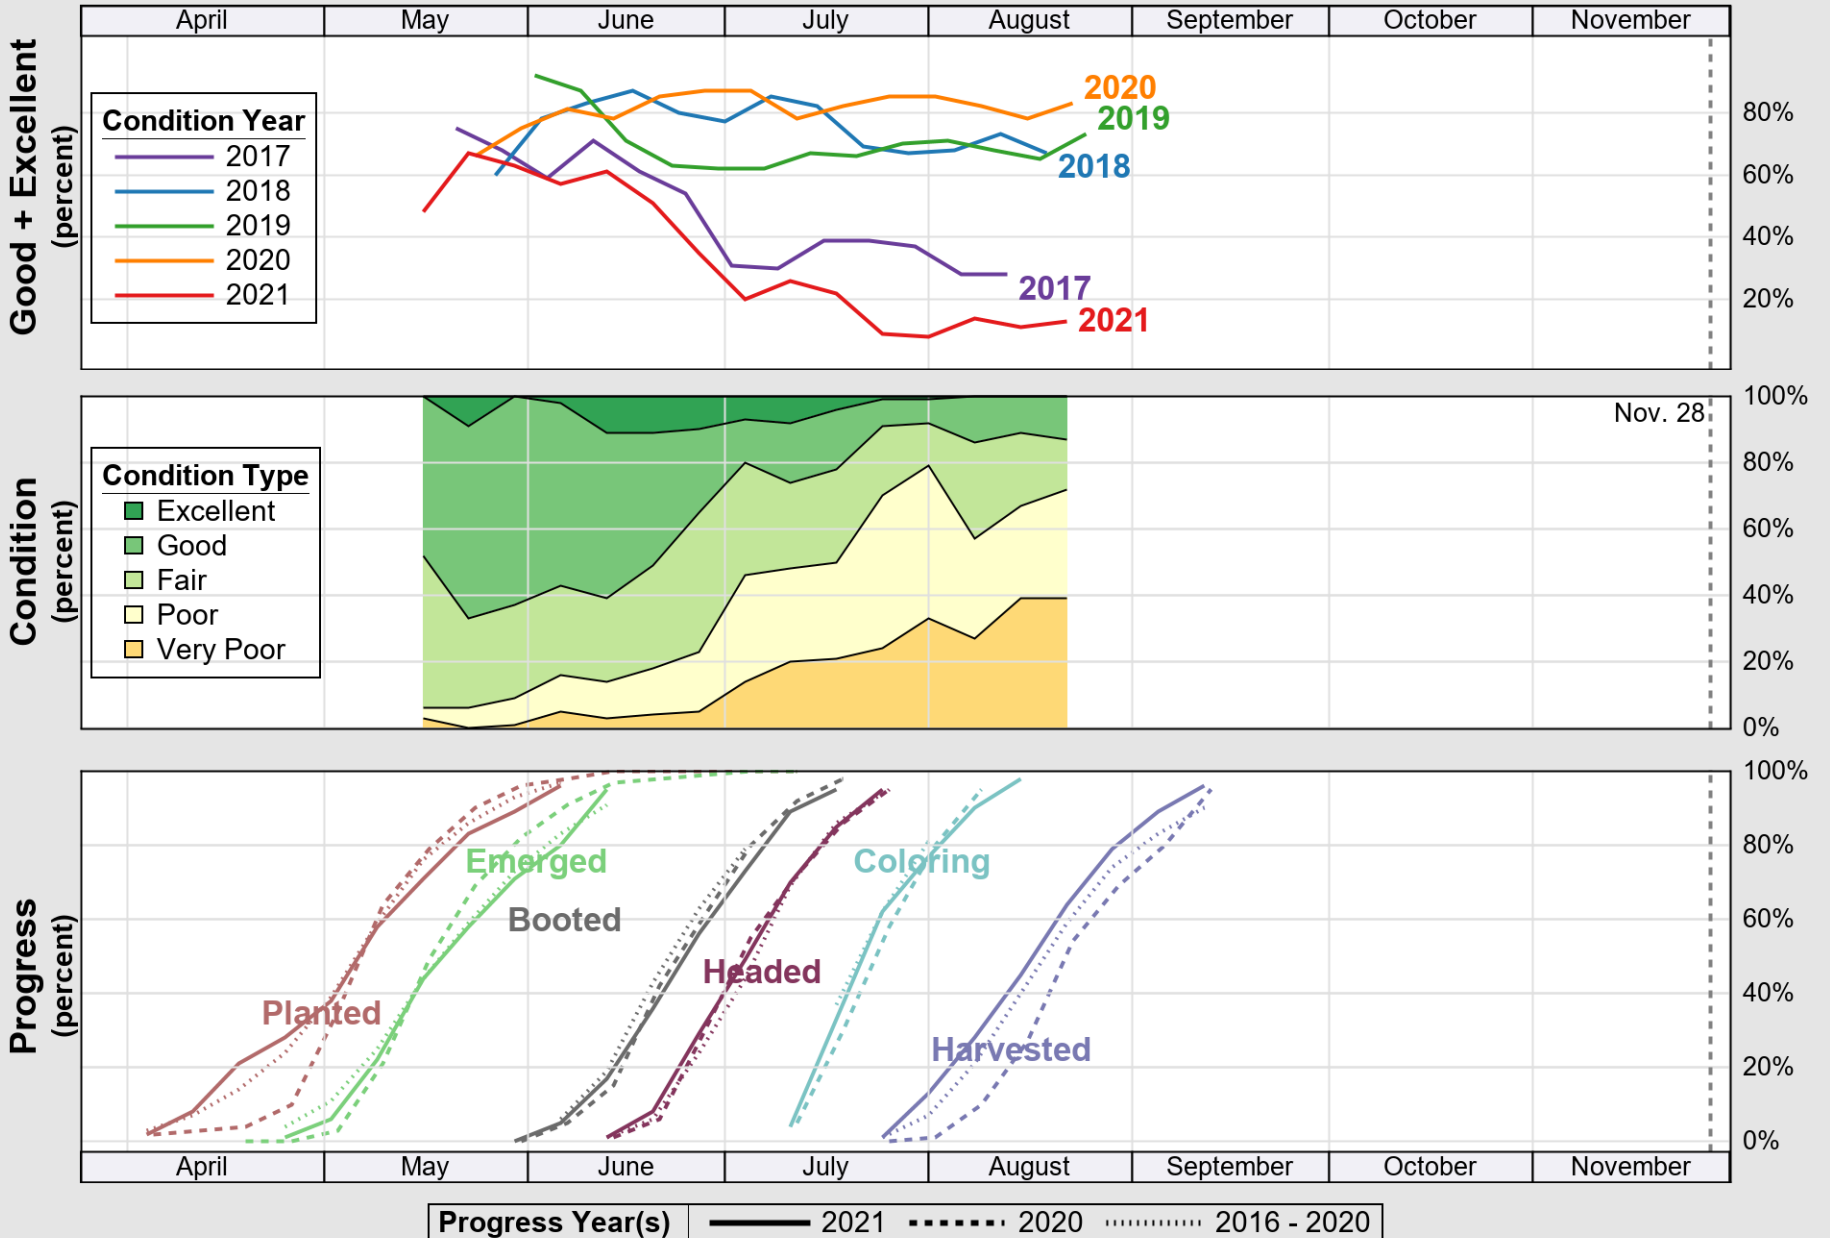

# Crop Progress and Condition: Barley in Montana , 2021

NASS

Source: National Agricultural Statistics Service (NASS), Crop Progress Report

USDA

# Crop Progress and Condition: Corn in Montana , 2021

NASS

Source: National Agricultural Statistics Service (NASS), Crop Progress Report

USDA