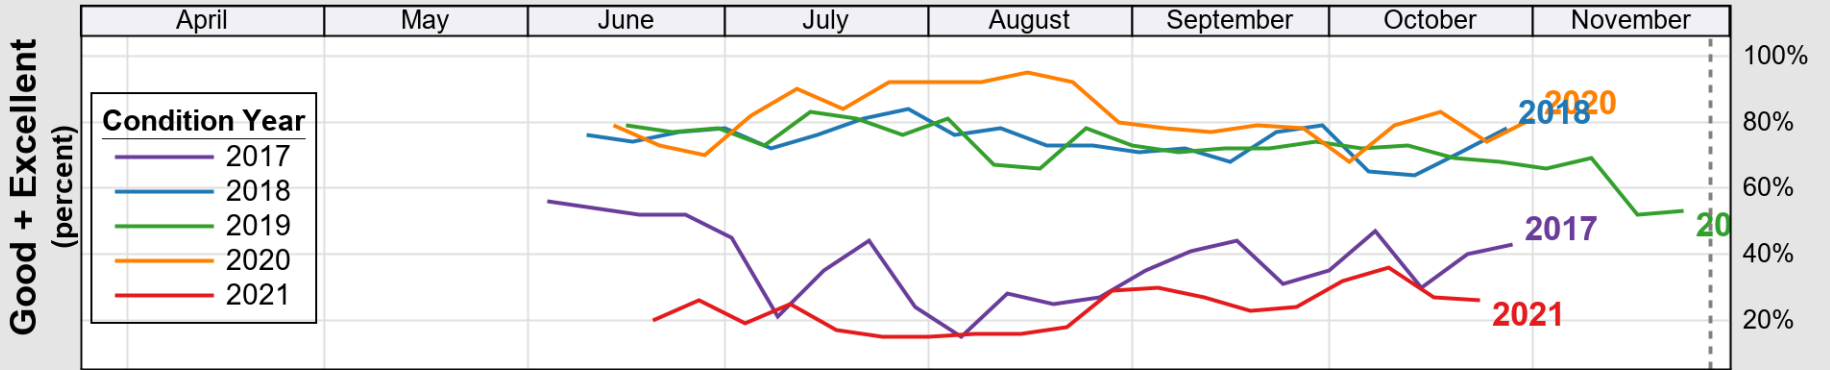

USDA

Crop Progress and Condition: Corn in Montana , 2021

NASS

Source: National Agricultural Statistics Service (NASS), Crop Progress Report