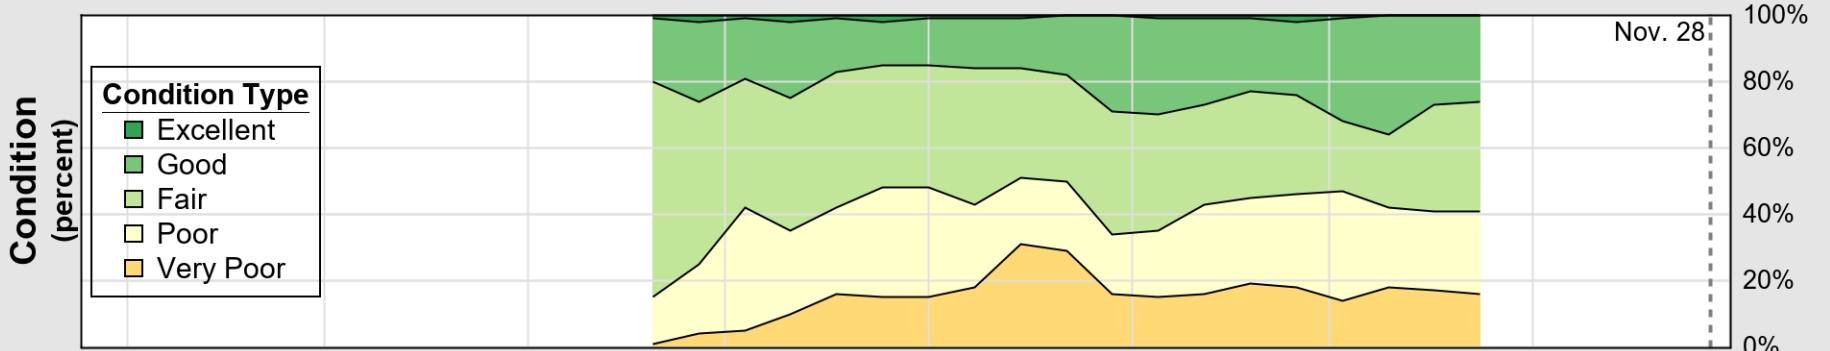

USDA

Crop Progress and Condition: Corn in Montana , 2021

NASS

Source: National Agricultural Statistics Service (NASS), Crop Progress Report