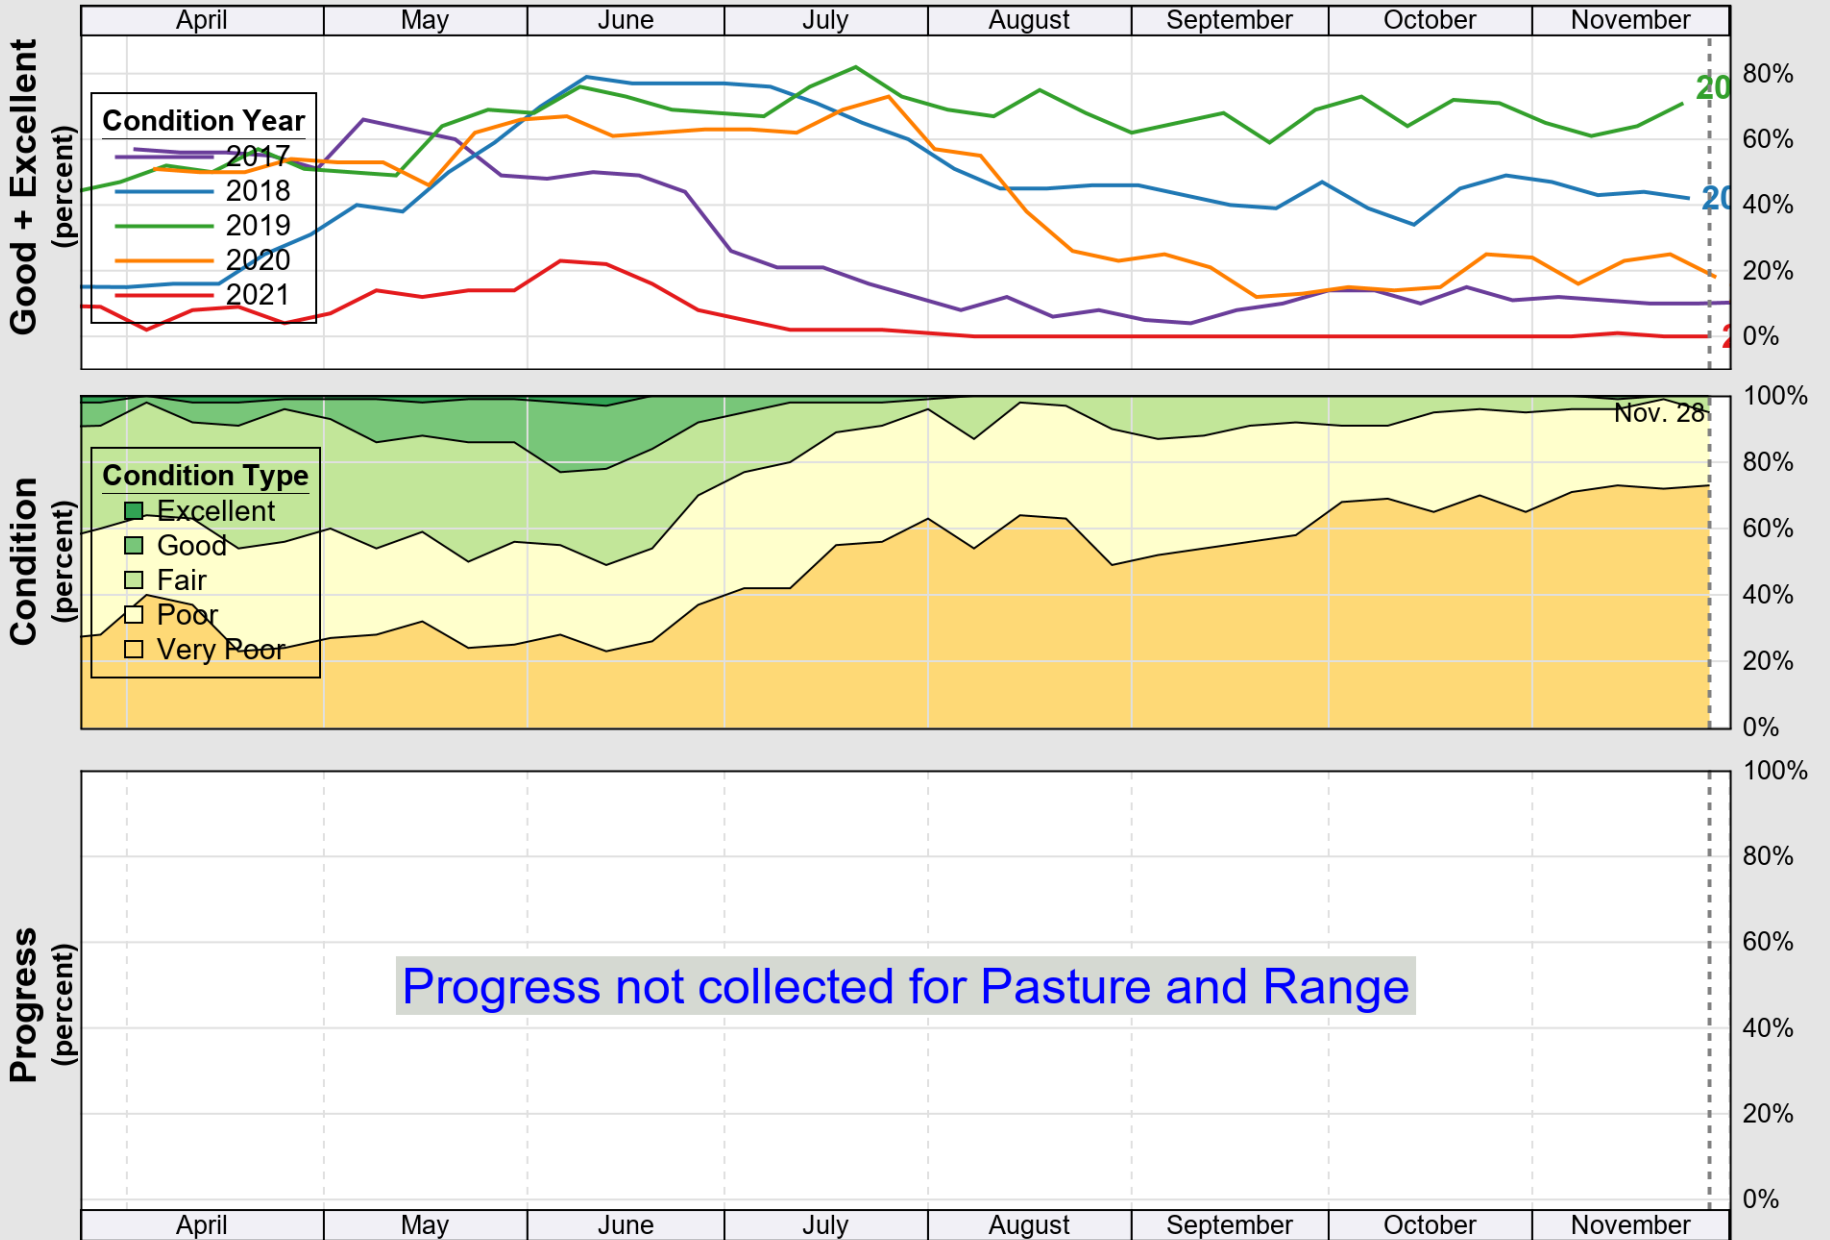

# Crop Progress and Condition: Corn in Montana , 2021

NASS

Source: National Agricultural Statistics Service (NASS), Crop Progress Report

USDA

### Crop Progress and Condition: Oats in Montana , 2021

NASS

Source: National Agricultural Statistics Service (NASS), Crop Progress Report

USDA

# Crop Progress and Condition: Pasture and Range in Montana , 2021

NASS

Source: National Agricultural Statistics Service (NASS), Crop Progress Report

USDA

# Crop Progress and Condition: Spring Wheat in Montana , 2021

NASS

Source: National Agricultural Statistics Service (NASS), Crop Progress Report

USDA