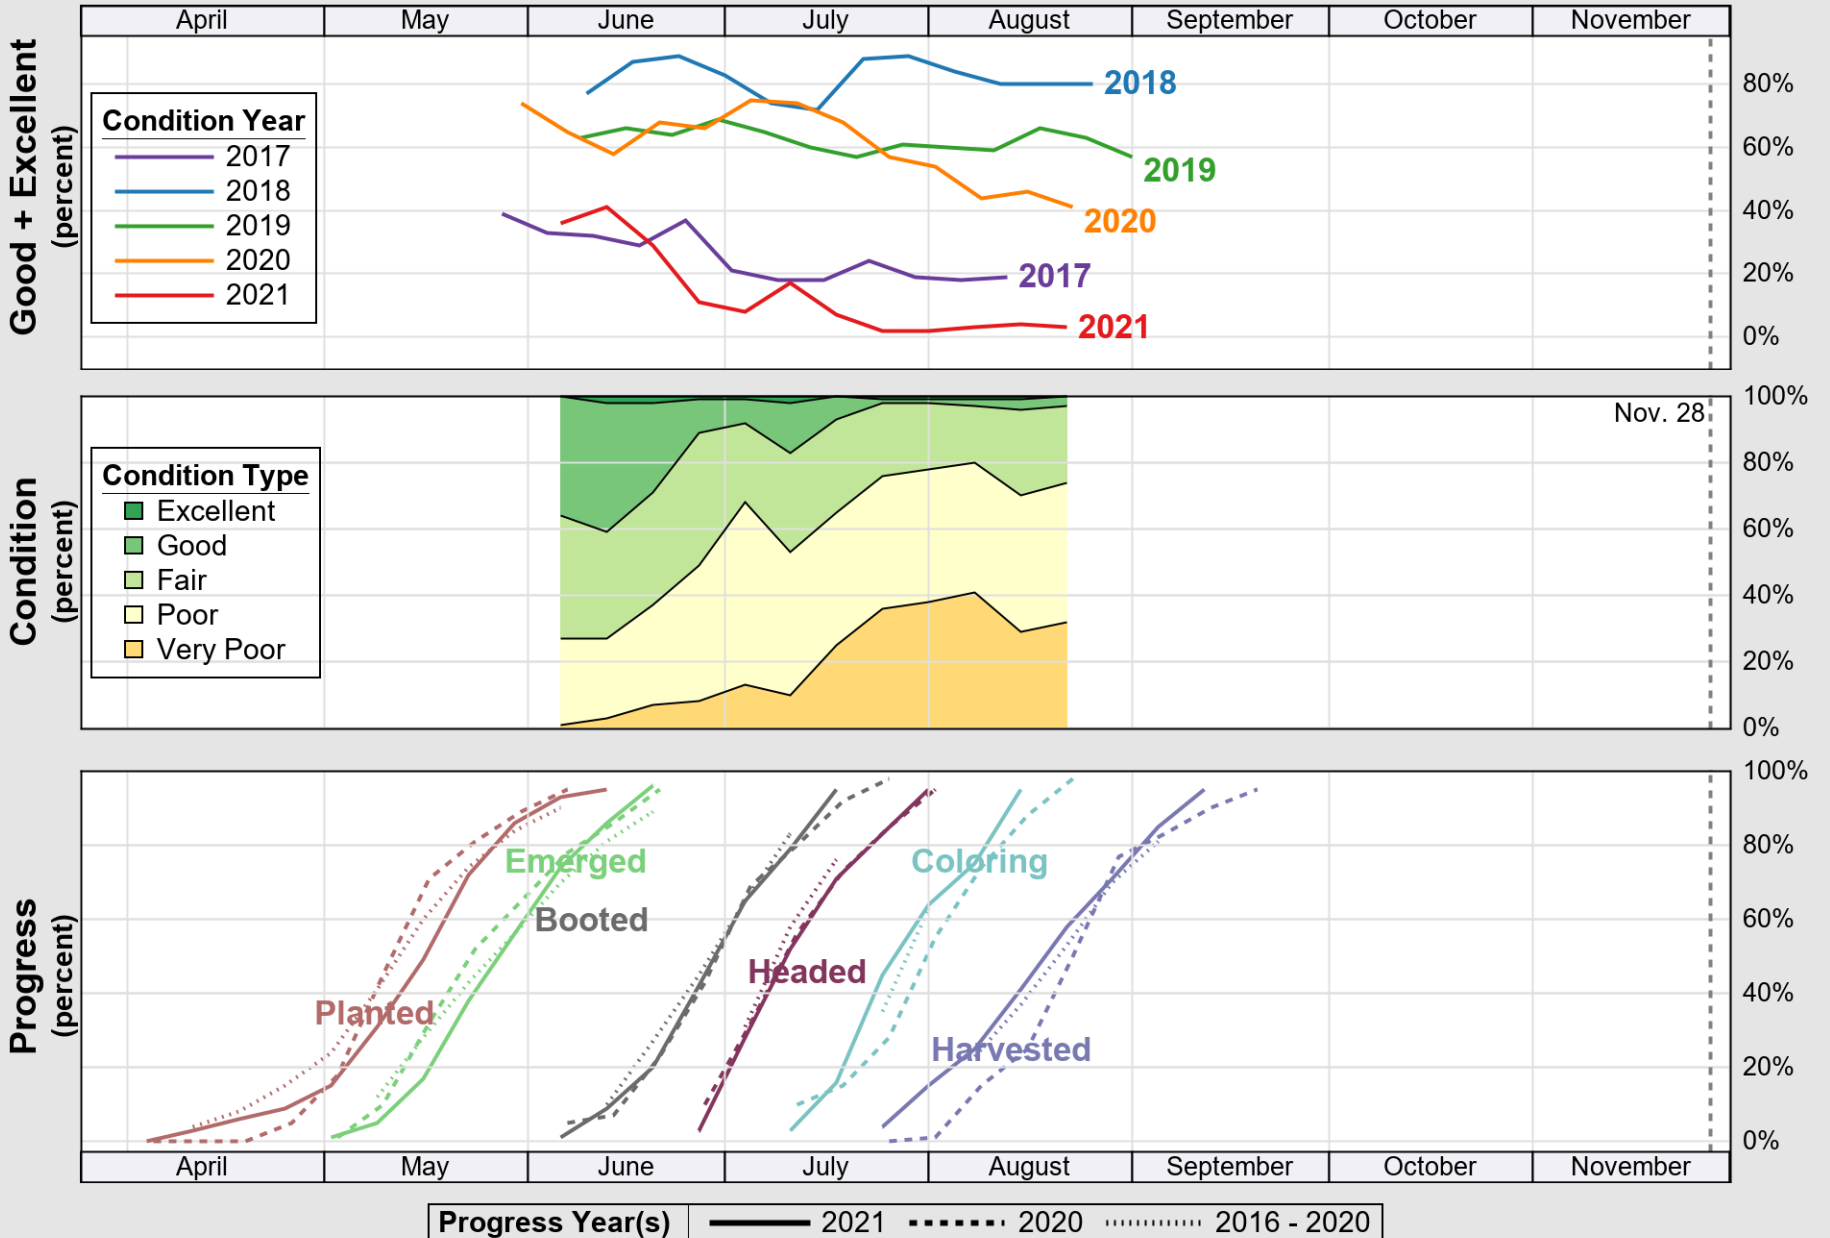

# Crop Progress and Condition: Barley in Montana , 2021

NASS

Source: National Agricultural Statistics Service (NASS), Crop Progress Report

USDA

# Crop Progress and Condition: Corn in Montana , 2021

NASS

Source: National Agricultural Statistics Service (NASS), Crop Progress Report

USDA

### Crop Progress and Condition: Oats in Montana , 2021

NASS

Source: National Agricultural Statistics Service (NASS), Crop Progress Report

USDA