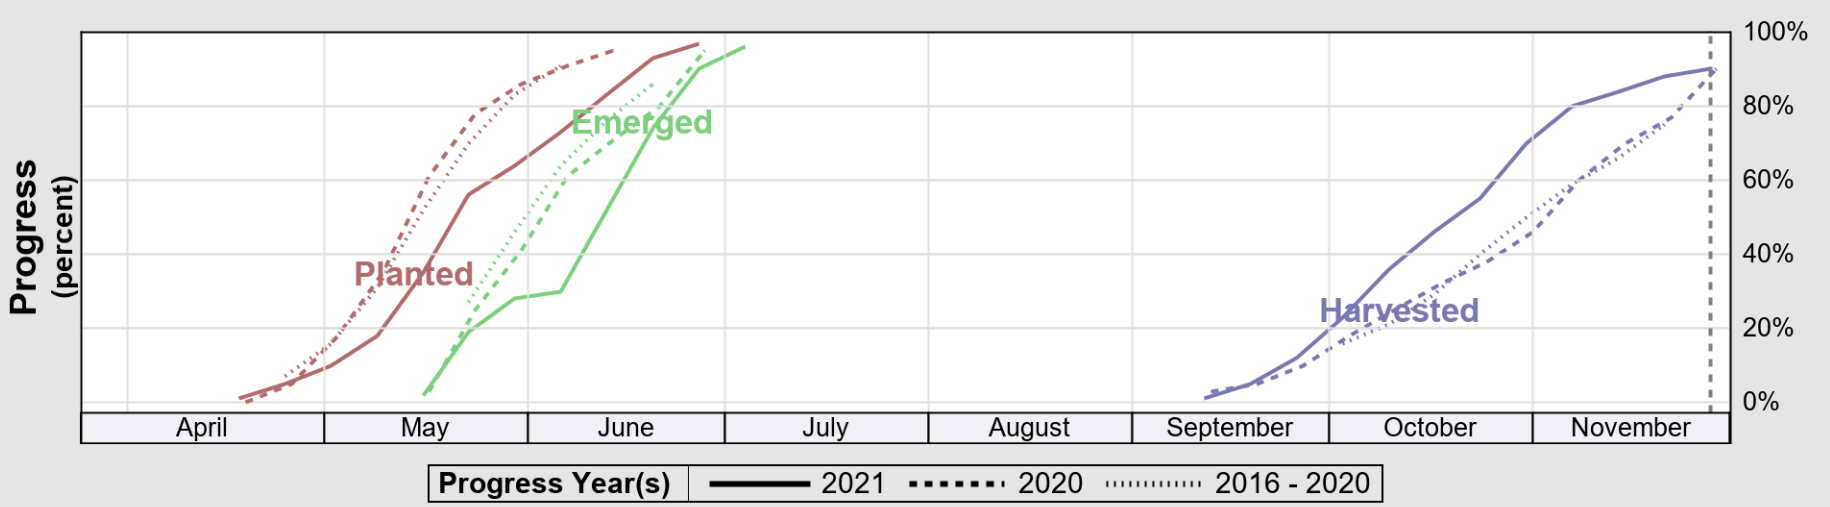

# Crop Progress and Condition: Barley in Montana , 2021

NASS

Source: National Agricultural Statistics Service (NASS), Crop Progress Report

USDA

# Crop Progress and Condition: Corn in Montana , 2021

NASS

Source: National Agricultural Statistics Service (NASS), Crop Progress Report

USDA

### Crop Progress and Condition: Oats in Montana , 2021

NASS

Source: National Agricultural Statistics Service (NASS), Crop Progress Report

USDA