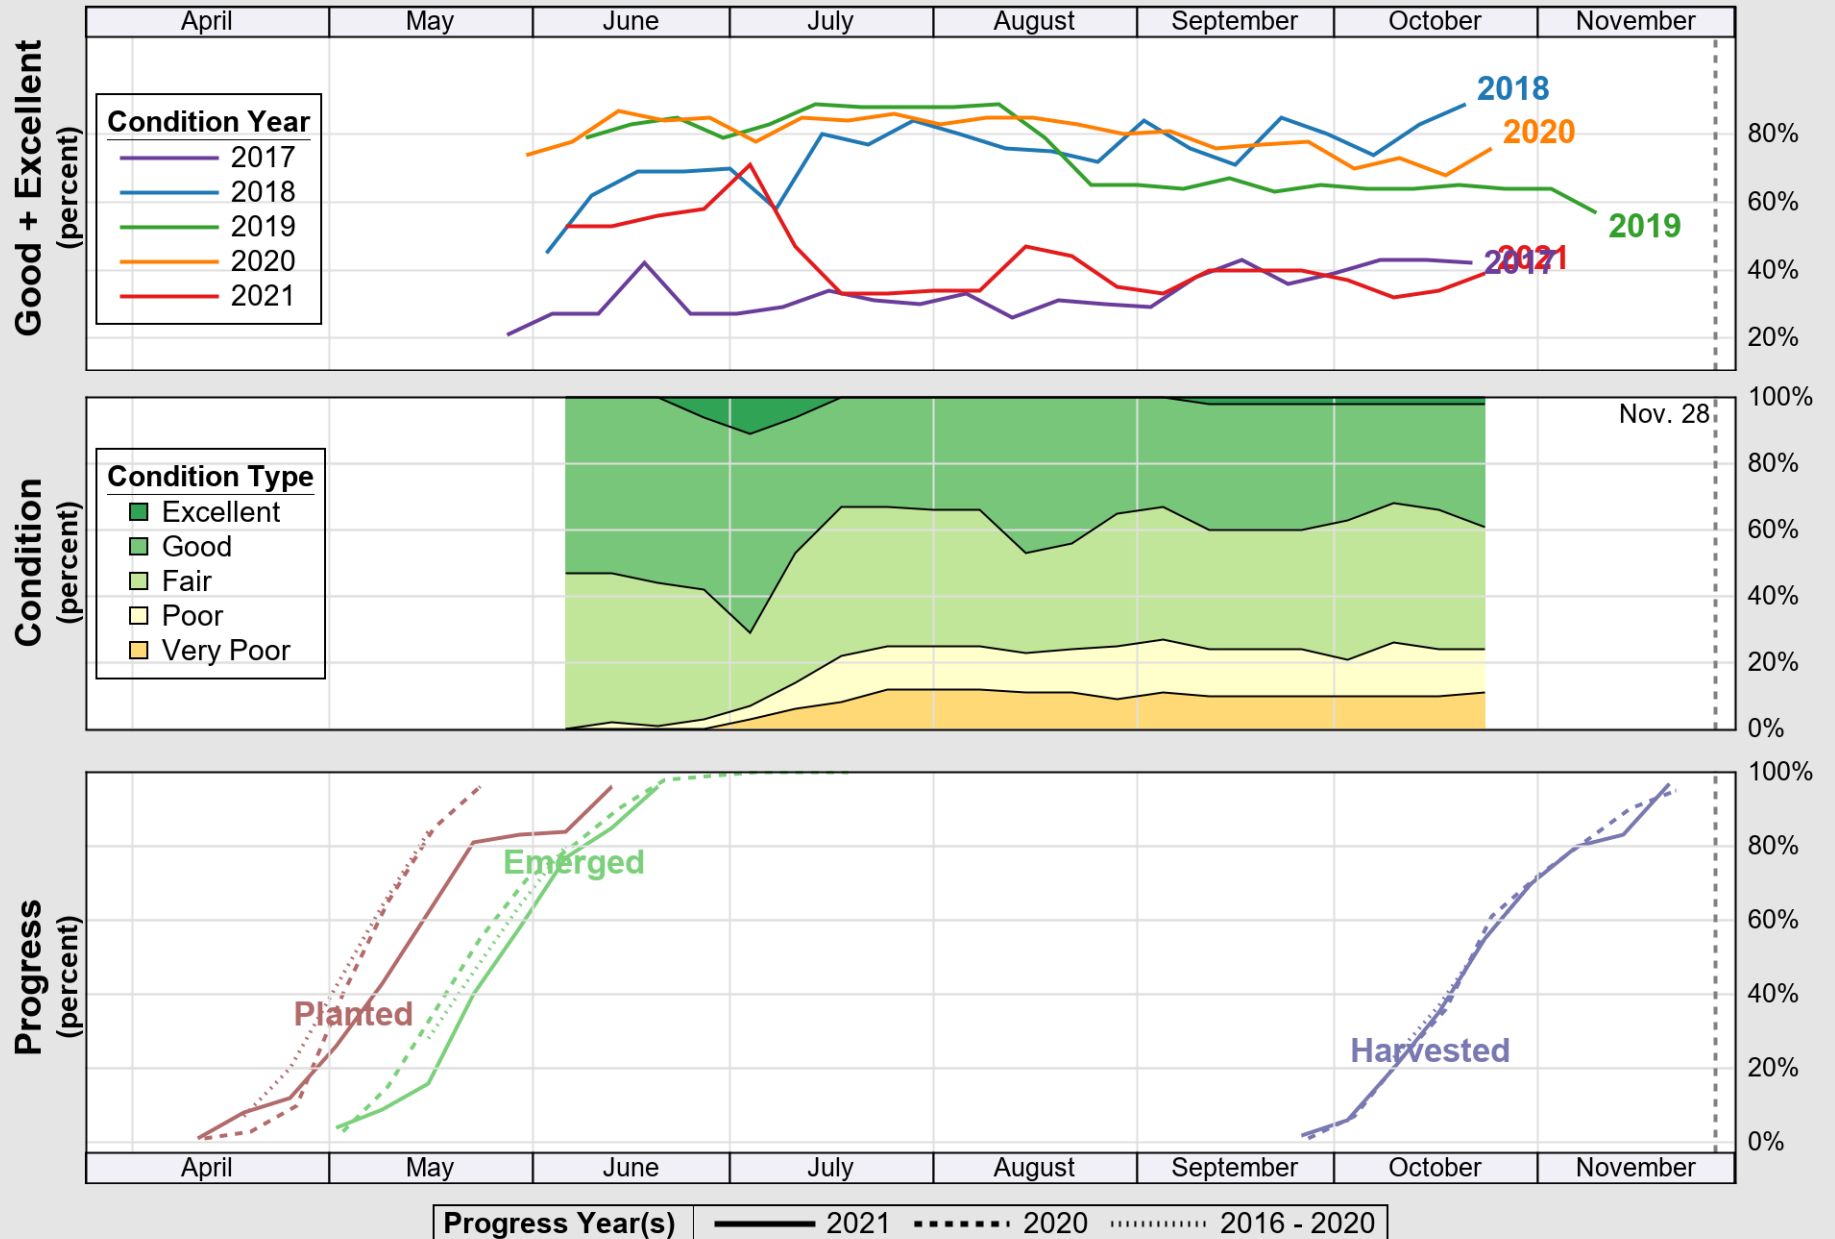

# Crop Progress and Condition: Pasture and Range in Montana , 2021

NASS

Source: National Agricultural Statistics Service (NASS), Crop Progress Report

USDA

# Crop Progress and Condition: Spring Wheat in Montana , 2021

NASS

Source: National Agricultural Statistics Service (NASS), Crop Progress Report

USDA

# Crop Progress and Condition: Sugar Beets in Montana , 2021

NASS

Source: National Agricultural Statistics Service (NASS), Crop Progress Report

USDA