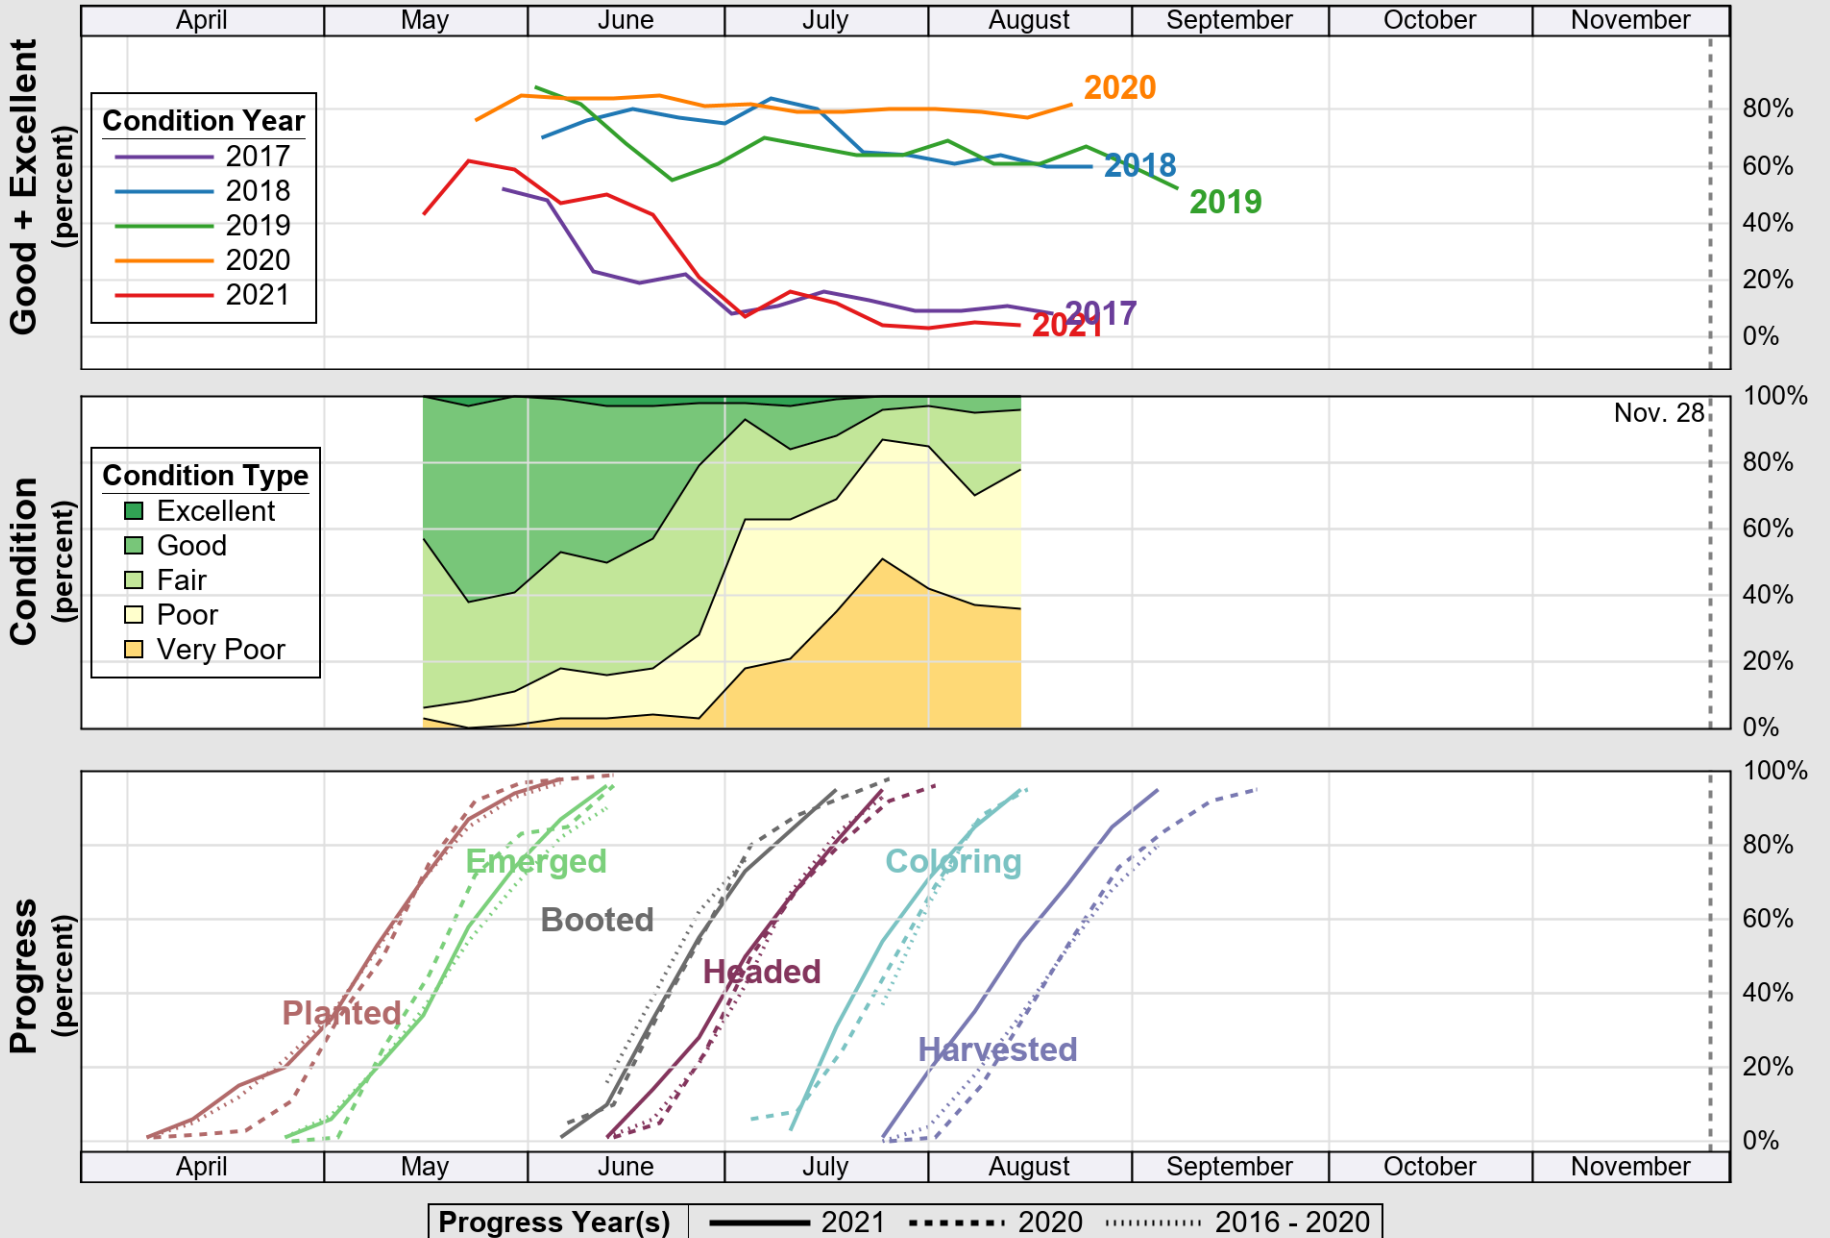

### Crop Progress and Condition: Oats in Montana , 2021

NASS

Source: National Agricultural Statistics Service (NASS), Crop Progress Report

USDA

# Crop Progress and Condition: Pasture and Range in Montana , 2021

NASS

Source: National Agricultural Statistics Service (NASS), Crop Progress Report

USDA

# Crop Progress and Condition: Spring Wheat in Montana , 2021

NASS

Source: National Agricultural Statistics Service (NASS), Crop Progress Report

USDA

# Crop Progress and Condition: Sugar Beets in Montana , 2021

NASS

Source: National Agricultural Statistics Service (NASS), Crop Progress Report

USDA