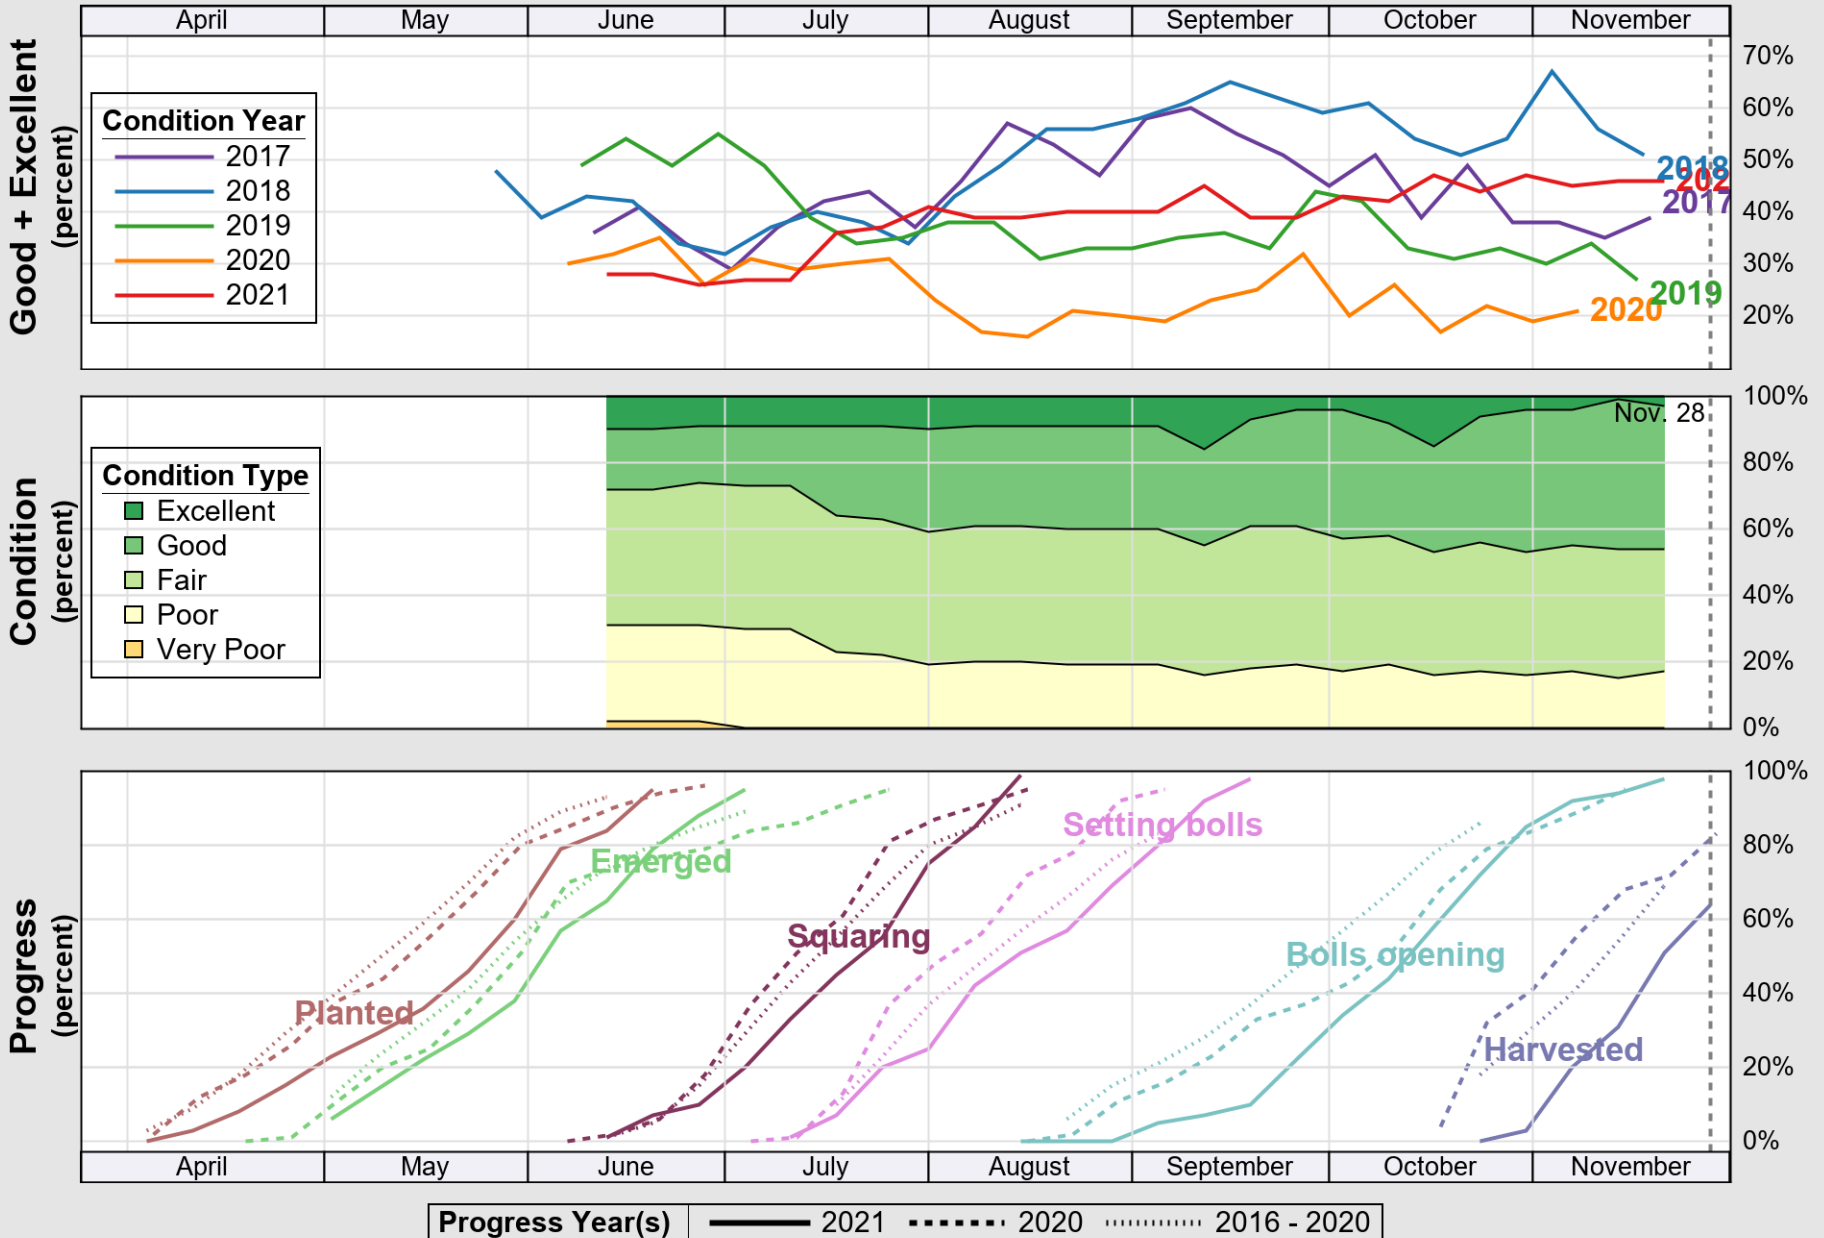

USDA

Crop Progress and Condition: Corn in New Mexico , 2021

NASS

Source: National Agricultural Statistics Service (NASS), Crop Progress Report

USDA

Crop Progress and Condition: Cotton in New Mexico , 2021

NASS

Source: National Agricultural Statistics Service (NASS), Crop Progress Report

USDA

Crop Progress and Condition: Pasture and Range in New Mexico , 2021

NASS

Source: National Agricultural Statistics Service (NASS), Crop Progress Report

USDA

Crop Progress and Condition: Peanuts in New Mexico , 2021

NASS

Source: National Agricultural Statistics Service (NASS), Crop Progress Report

USDA

Crop Progress and Condition: Winter Wheat in New Mexico , 2021