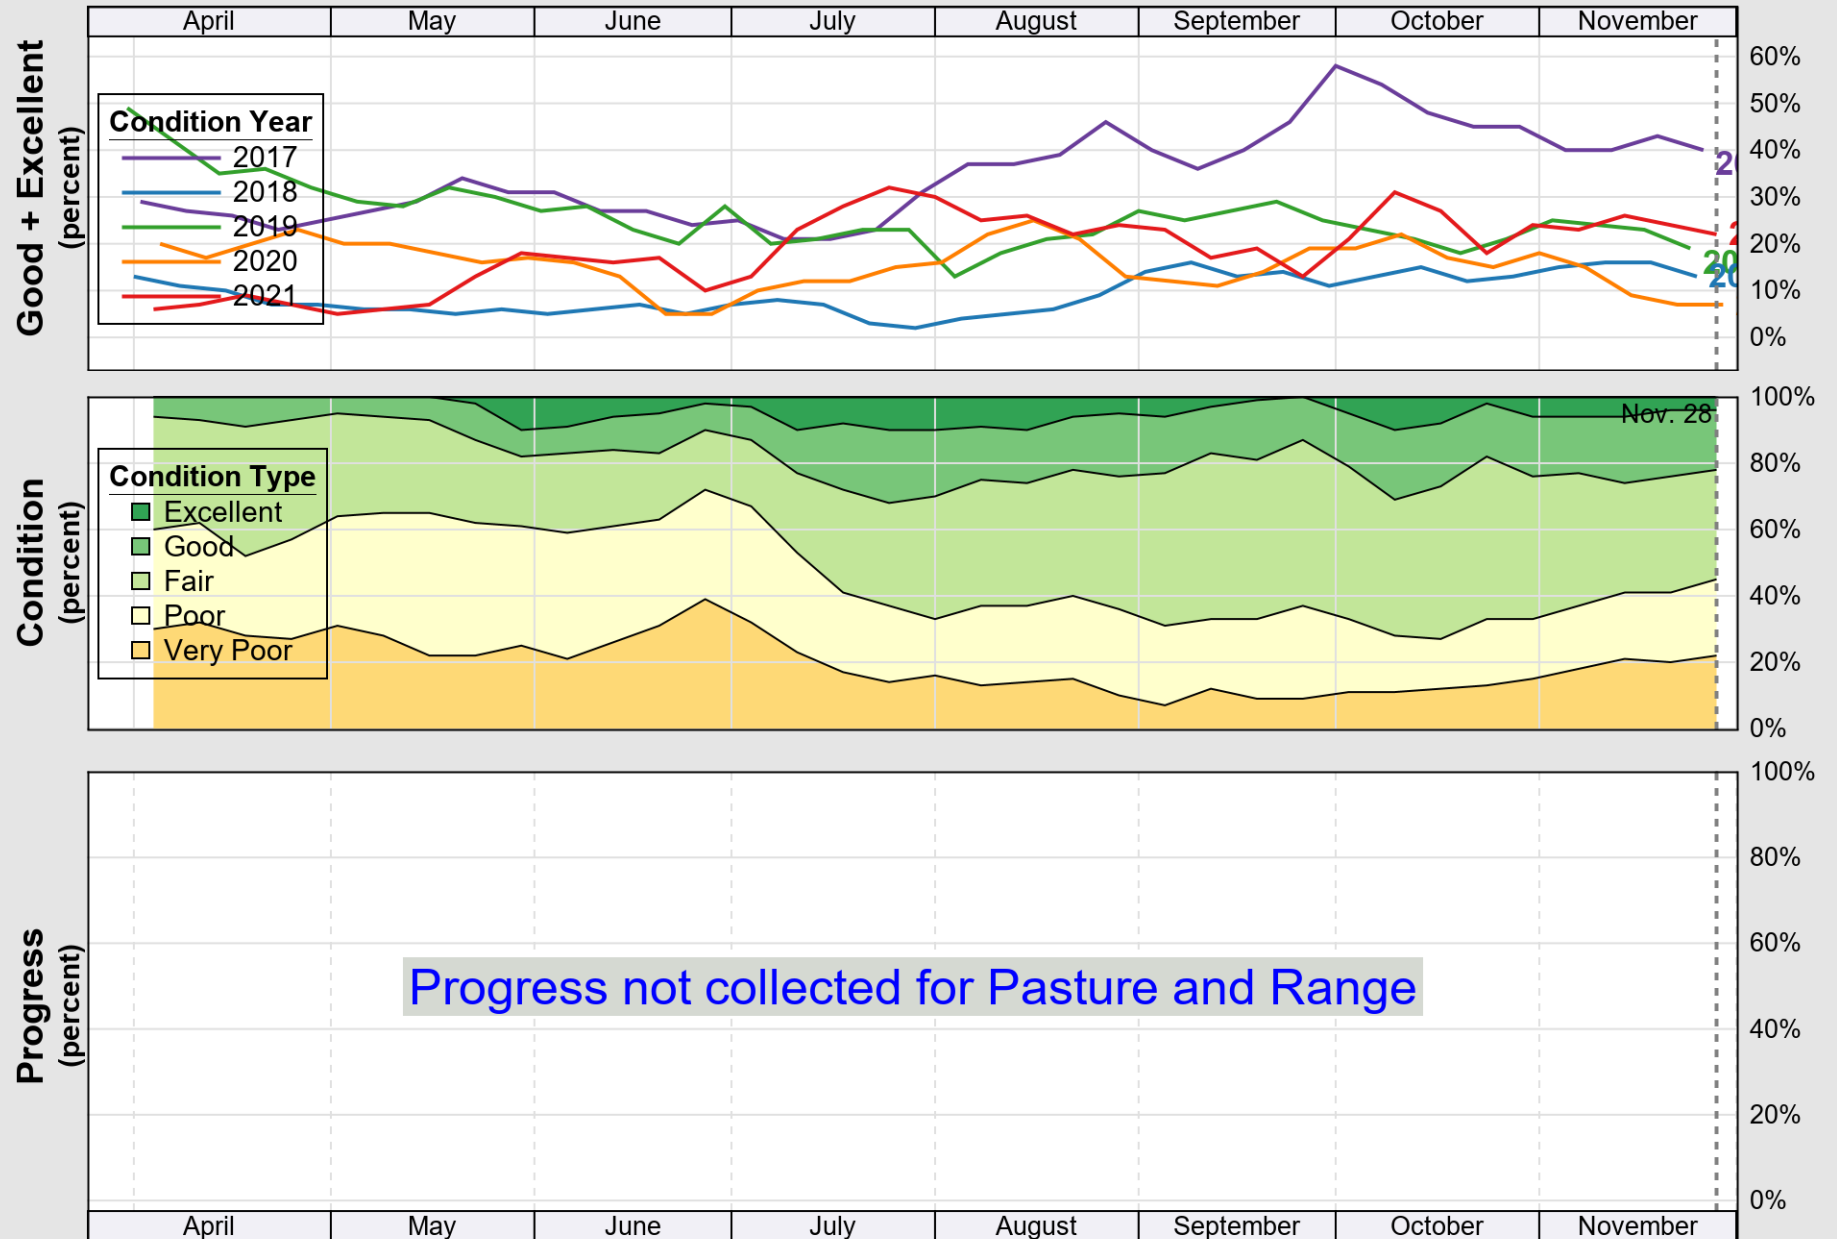

USDA

Crop Progress and Condition: Corn in New Mexico , 2021

NASS

Source: National Agricultural Statistics Service (NASS), Crop Progress Report

USDA

Crop Progress and Condition: Cotton in New Mexico , 2021

NASS

Source: National Agricultural Statistics Service (NASS), Crop Progress Report

USDA

Crop Progress and Condition: Pasture and Range in New Mexico , 2021

NASS

Source: National Agricultural Statistics Service (NASS), Crop Progress Report

USDA

Crop Progress and Condition: Peanuts in New Mexico , 2021

NASS

Source: National Agricultural Statistics Service (NASS), Crop Progress Report

USDA

Crop Progress and Condition: Winter Wheat in New Mexico , 2021