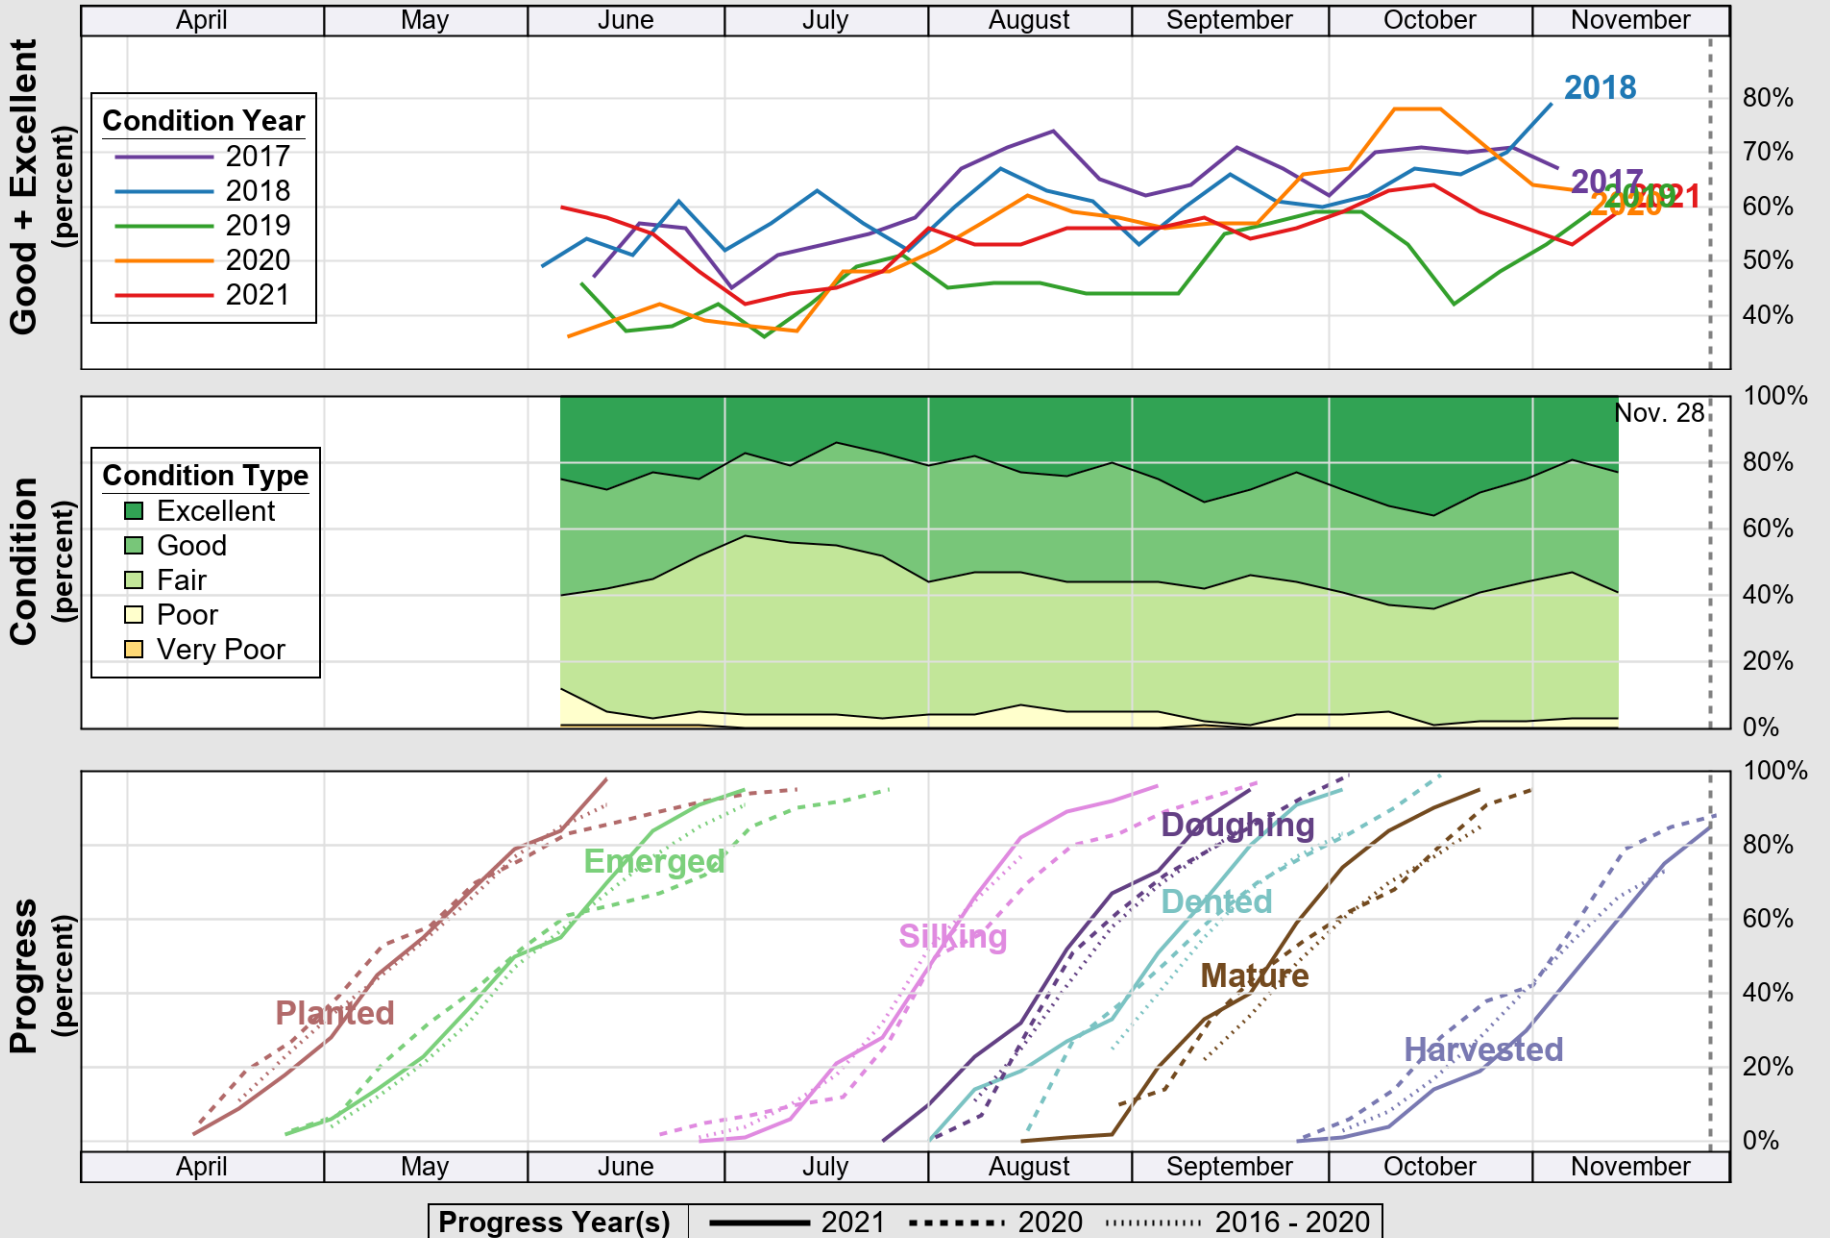

USDA

Crop Progress and Condition: Corn in New Mexico , 2021

NASS

Source: National Agricultural Statistics Service (NASS), Crop Progress Report

USDA

Crop Progress and Condition: Cotton in New Mexico , 2021

NASS

Source: National Agricultural Statistics Service (NASS), Crop Progress Report

USDA

Crop Progress and Condition: Pasture and Range in New Mexico , 2021

NASS

Source: National Agricultural Statistics Service (NASS), Crop Progress Report

USDA

Crop Progress and Condition: Peanuts in New Mexico , 2021

NASS

Source: National Agricultural Statistics Service (NASS), Crop Progress Report

USDA

Crop Progress and Condition: Winter Wheat in New Mexico , 2021