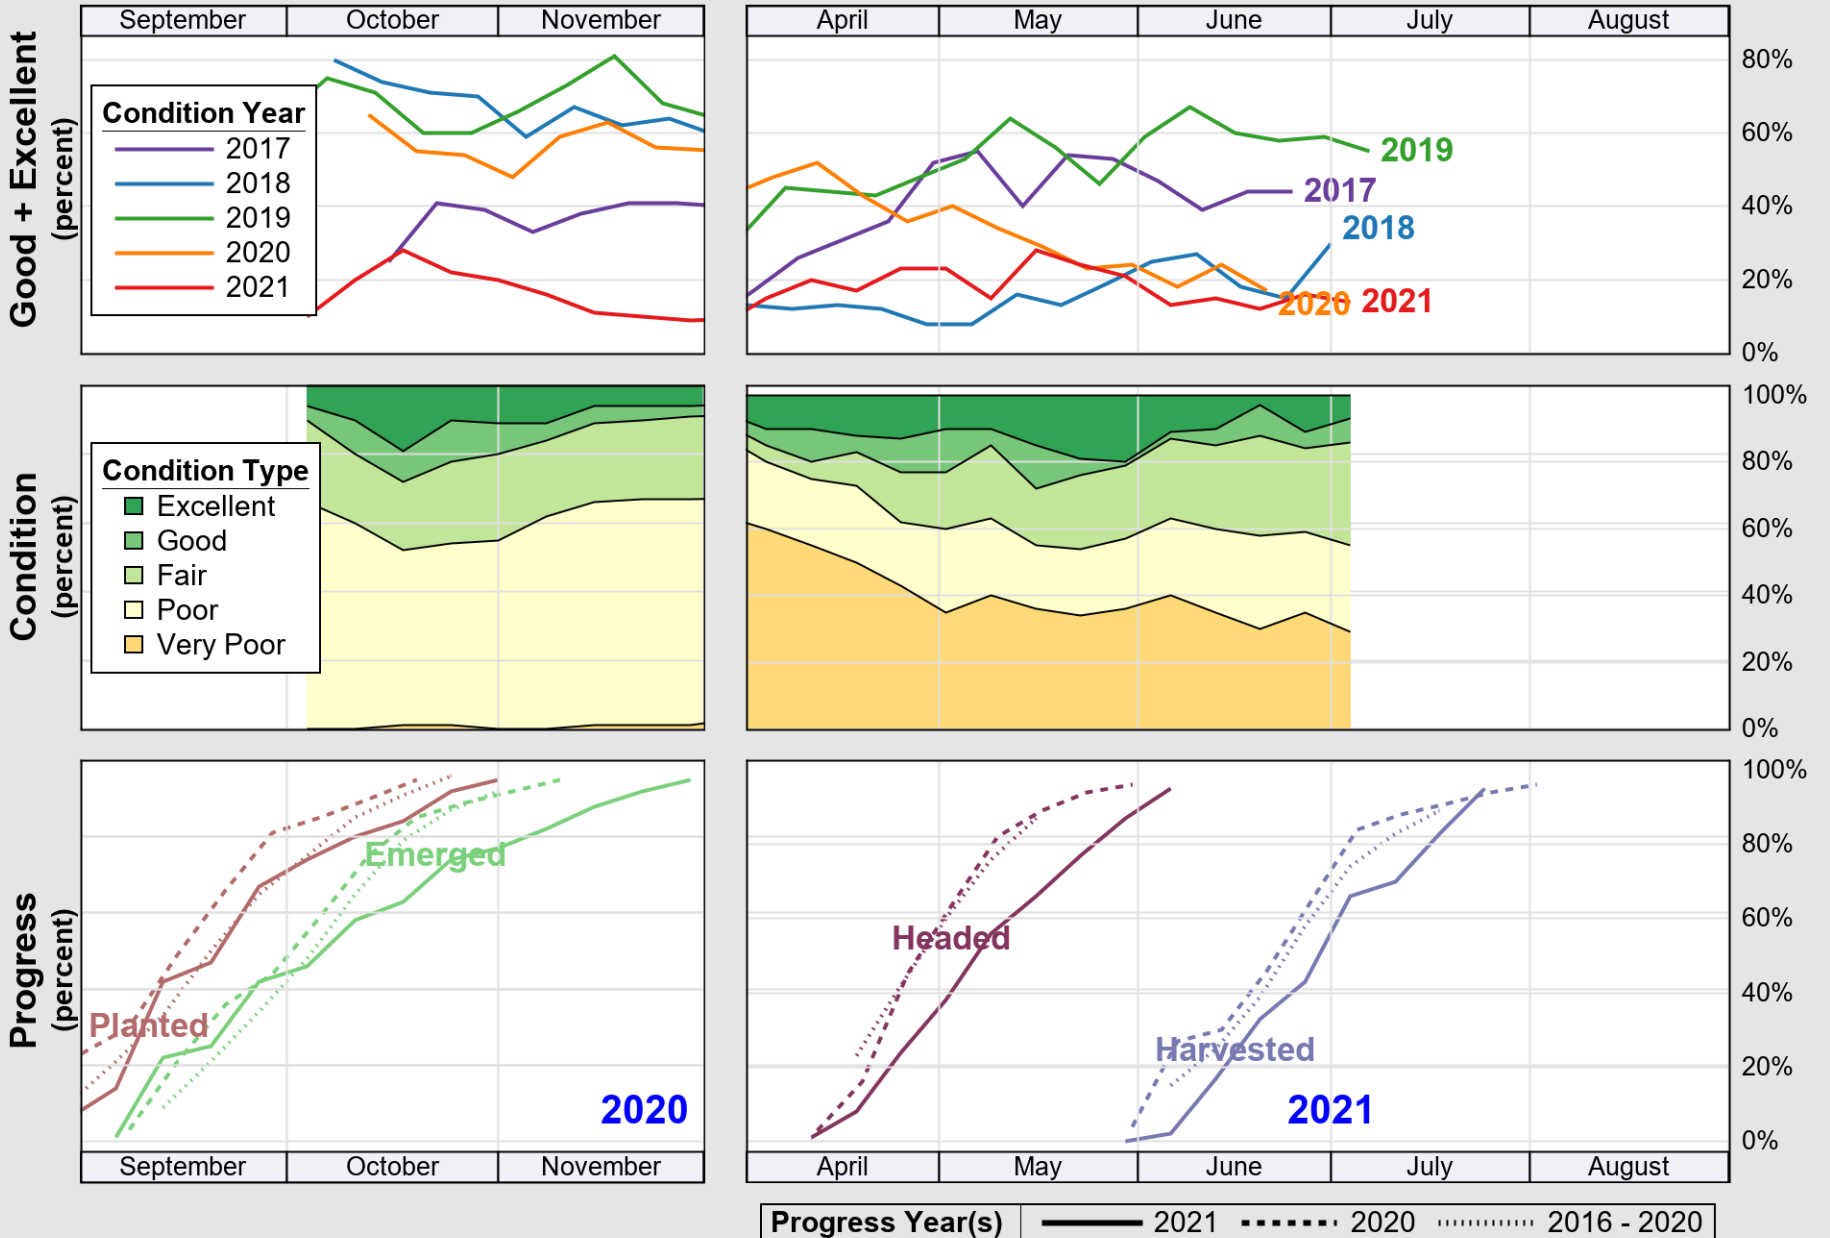

USDA

Crop Progress and Condition: Corn in New Mexico , 2021

NASS

Source: National Agricultural Statistics Service (NASS), Crop Progress Report

USDA

Crop Progress and Condition: Cotton in New Mexico , 2021

NASS

Source: National Agricultural Statistics Service (NASS), Crop Progress Report

USDA

Crop Progress and Condition: Pasture and Range in New Mexico , 2021

NASS

Source: National Agricultural Statistics Service (NASS), Crop Progress Report

USDA

Crop Progress and Condition: Peanuts in New Mexico , 2021

NASS

Source: National Agricultural Statistics Service (NASS), Crop Progress Report

USDA

Crop Progress and Condition: Winter Wheat in New Mexico , 2021

NASS

Source: National Agricultural Statistics Service (NASS), Crop Progress Report