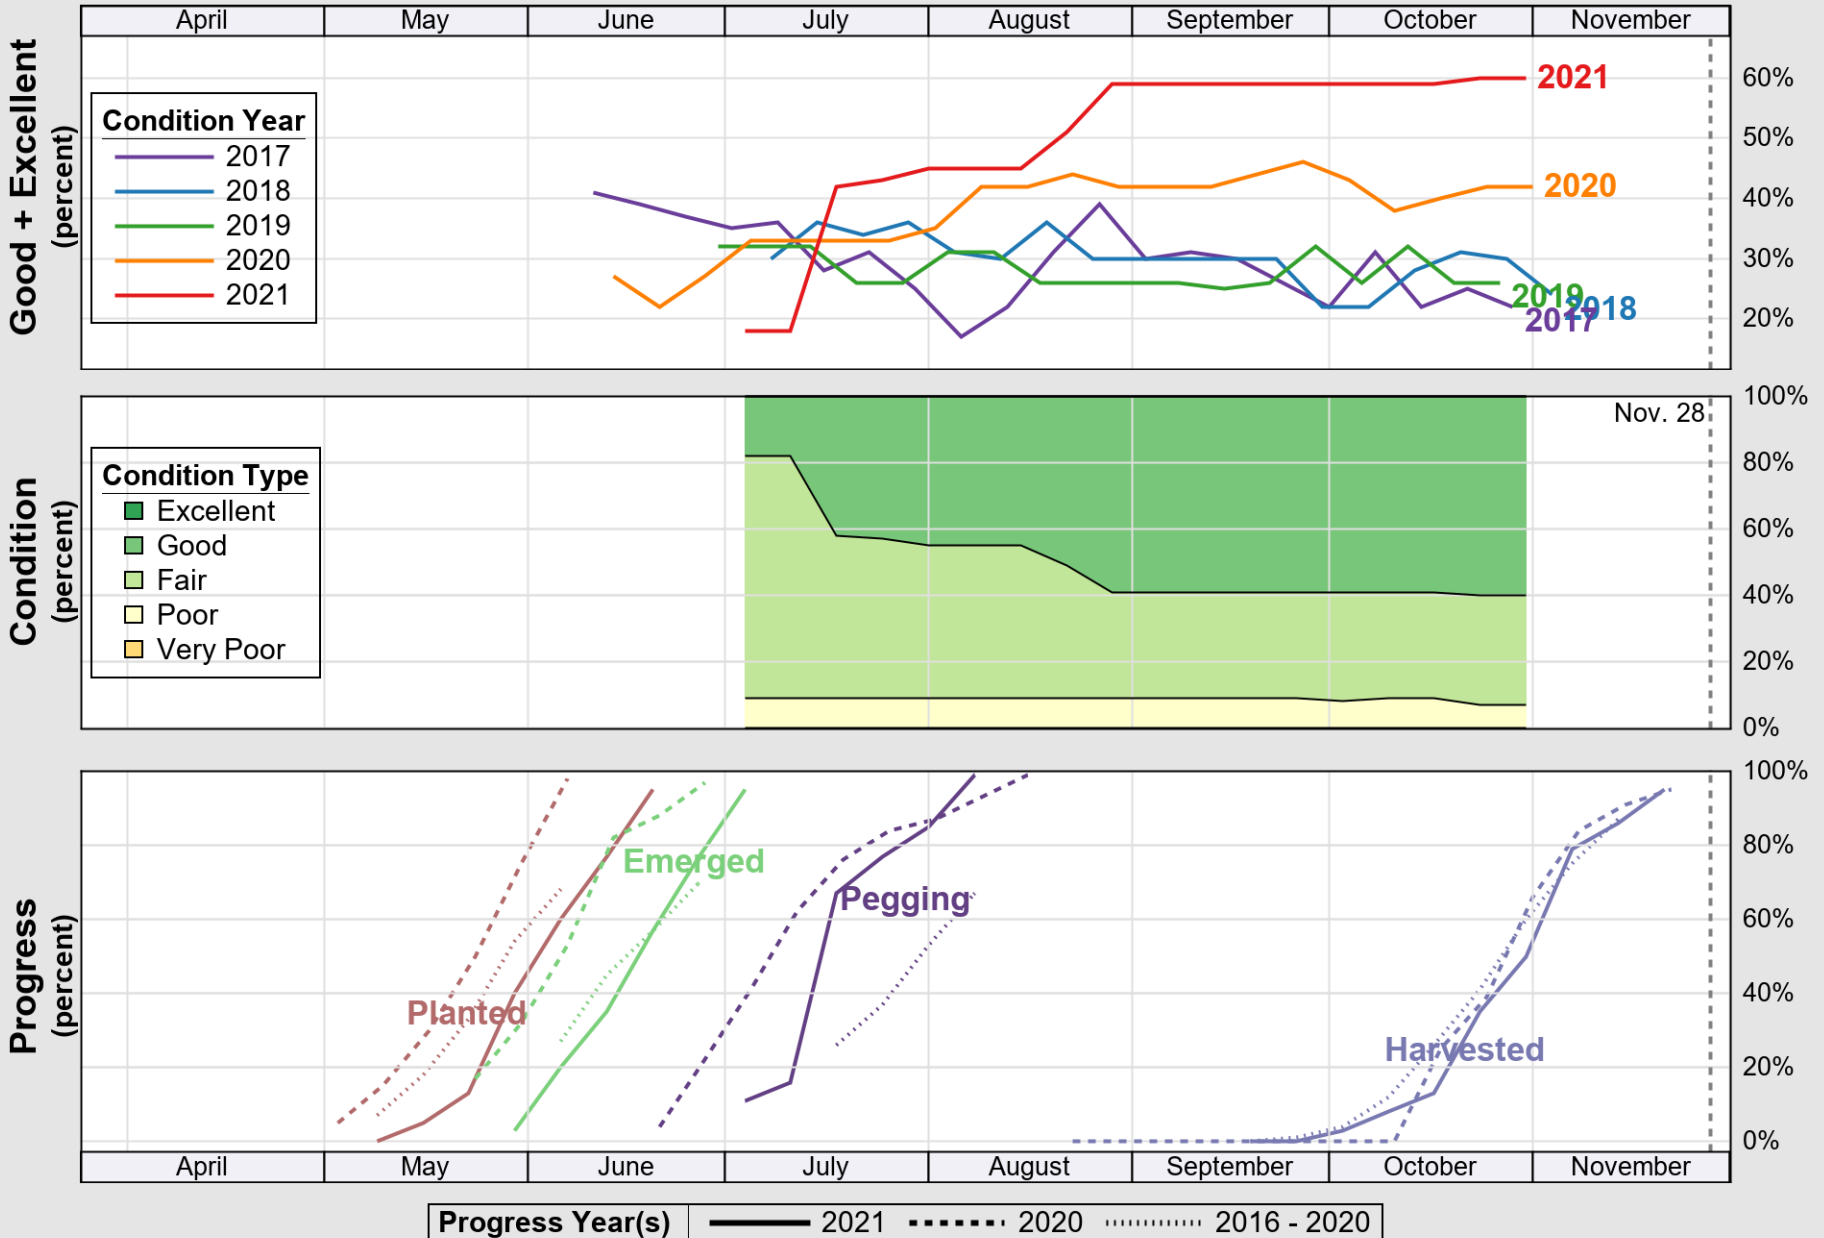

USDA

Crop Progress and Condition: Corn in New Mexico , 2021

NASS

Source: National Agricultural Statistics Service (NASS), Crop Progress Report

USDA

Crop Progress and Condition: Cotton in New Mexico , 2021

NASS

Source: National Agricultural Statistics Service (NASS), Crop Progress Report

USDA

Crop Progress and Condition: Pasture and Range in New Mexico , 2021

NASS

Source: National Agricultural Statistics Service (NASS), Crop Progress Report

USDA

Crop Progress and Condition: Peanuts in New Mexico , 2021

NASS

Source: National Agricultural Statistics Service (NASS), Crop Progress Report

USDA

Crop Progress and Condition: Winter Wheat in New Mexico , 2021

NASS

Source: National Agricultural Statistics Service (NASS), Crop Progress Report