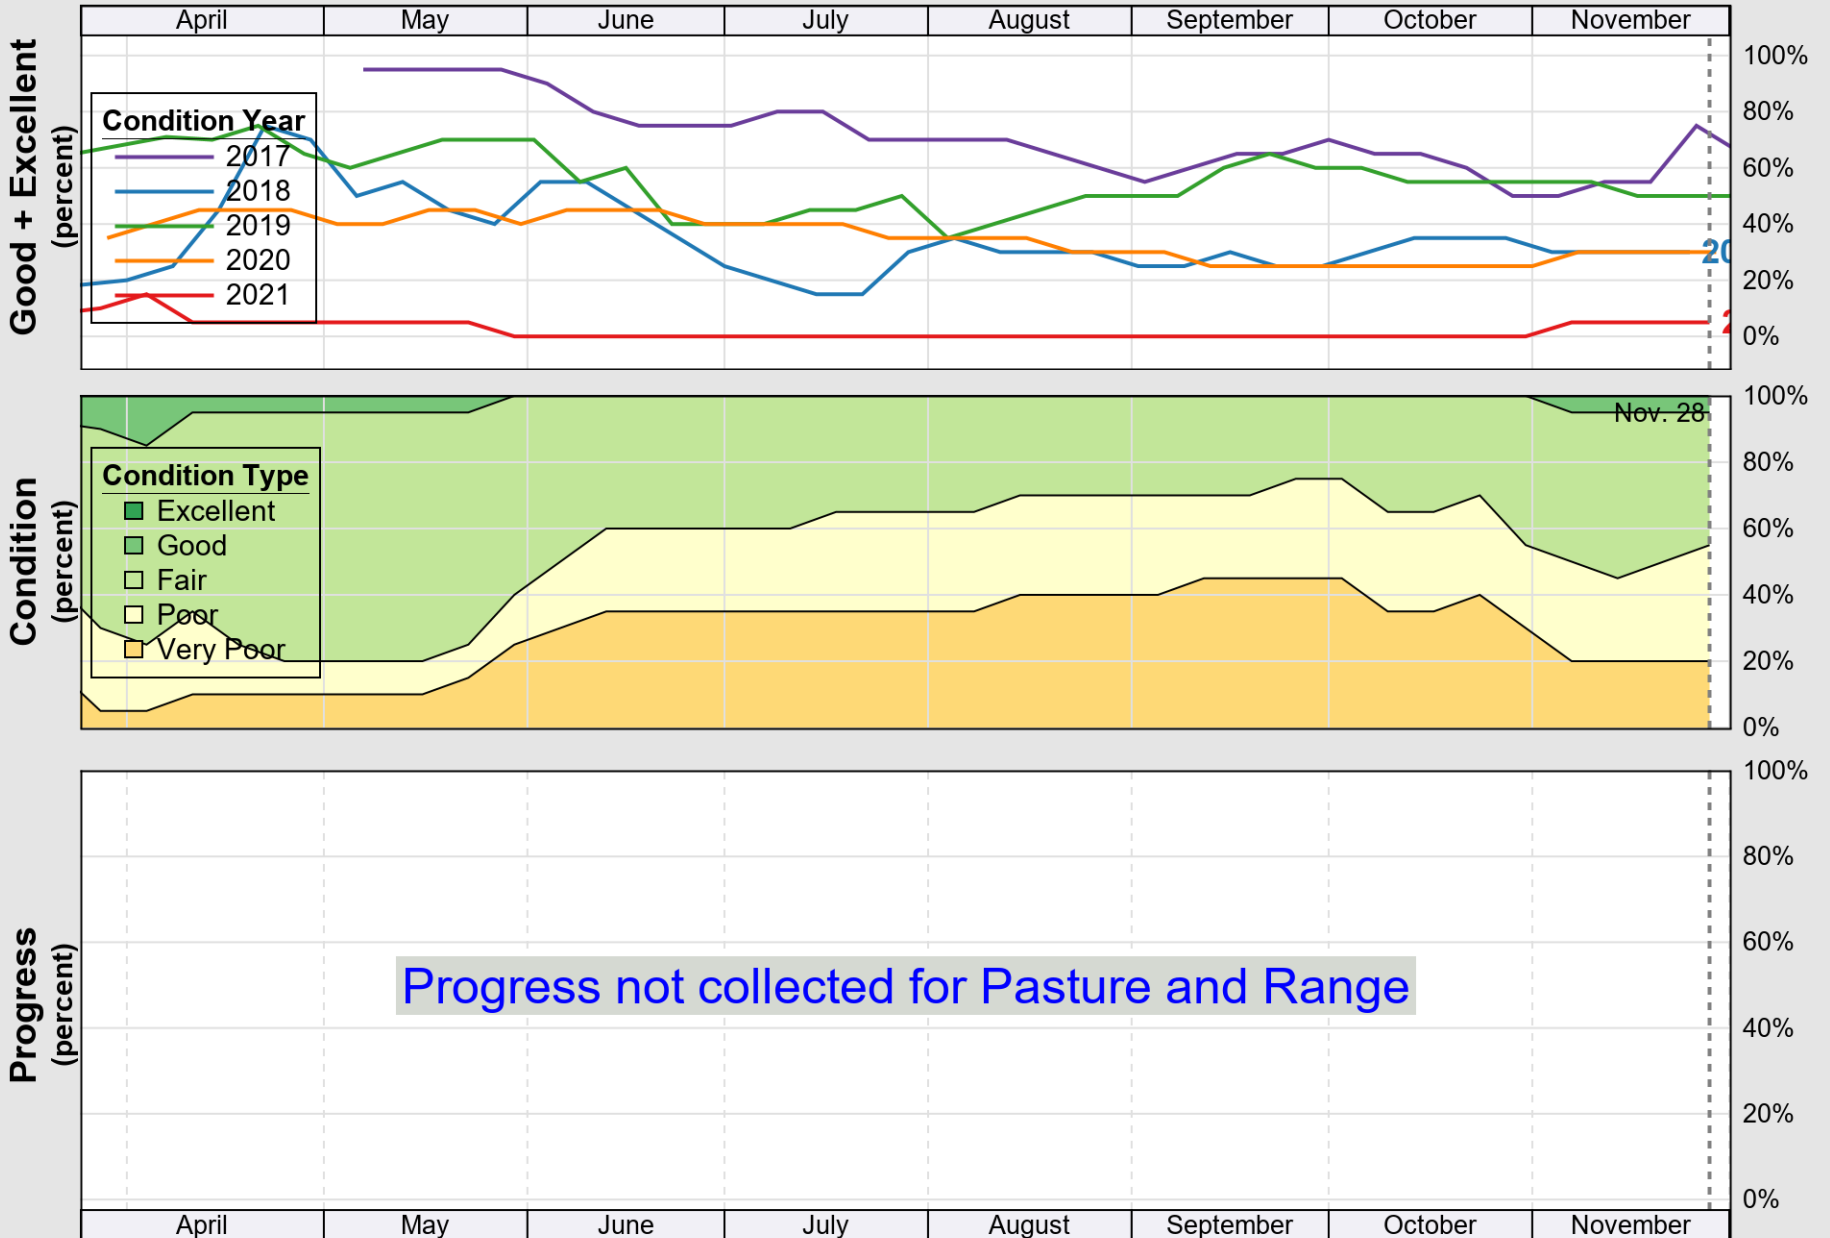

USDA

Crop Progress and Condition: Pasture and Range in Nevada, 2021

NASS

Source: National Agricultural Statistics Service (NASS), Crop Progress Report