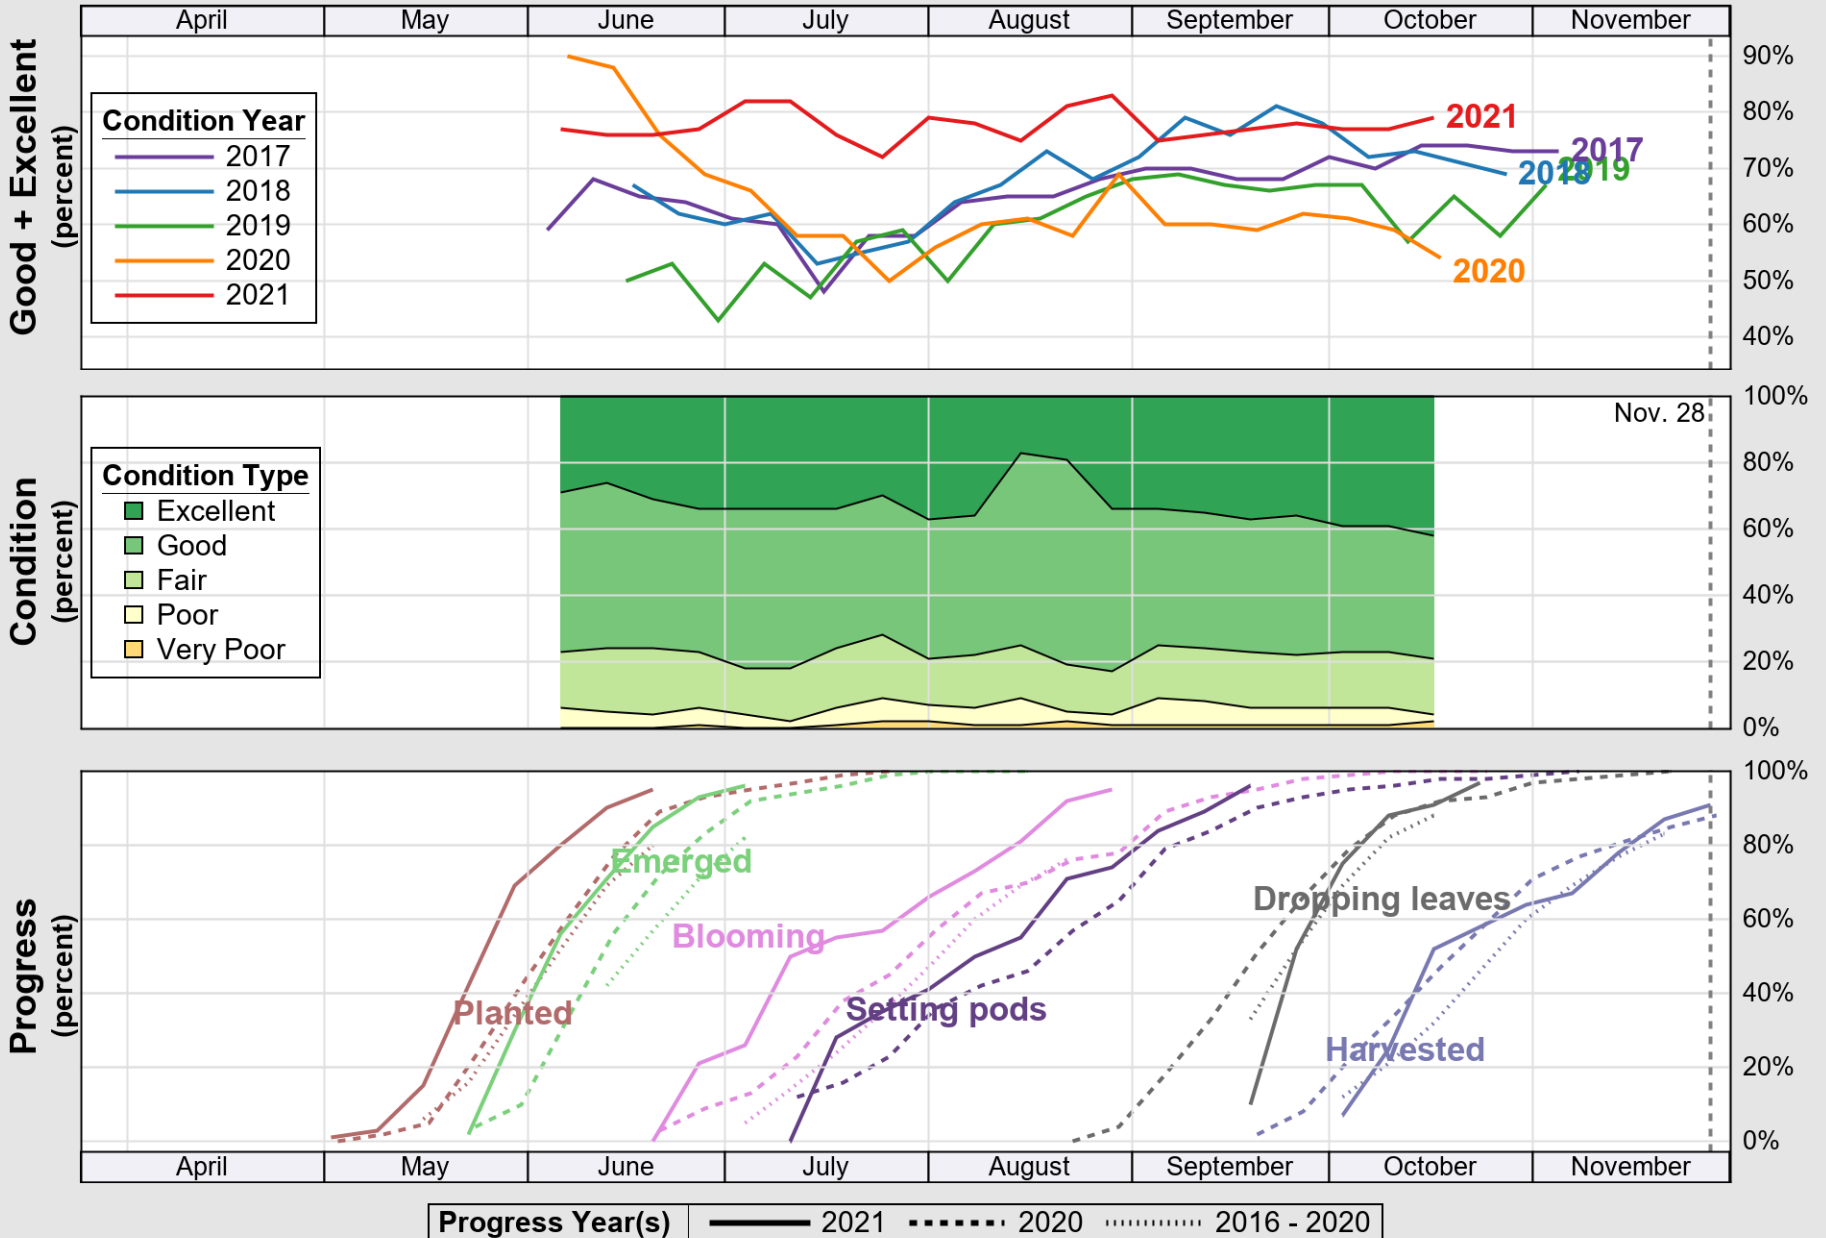

NASS

Source: National Agricultural Statistics Service (NASS), Crop Progress Report

USDA

Crop Progress and Condition: Soybeans in New York , 2021

NASS

Source: National Agricultural Statistics Service (NASS), Crop Progress Report

USDA

Crop Progress and Condition: Winter Wheat in New York , 2021

NASS

Source: National Agricultural Statistics Service (NASS), Crop Progress Report