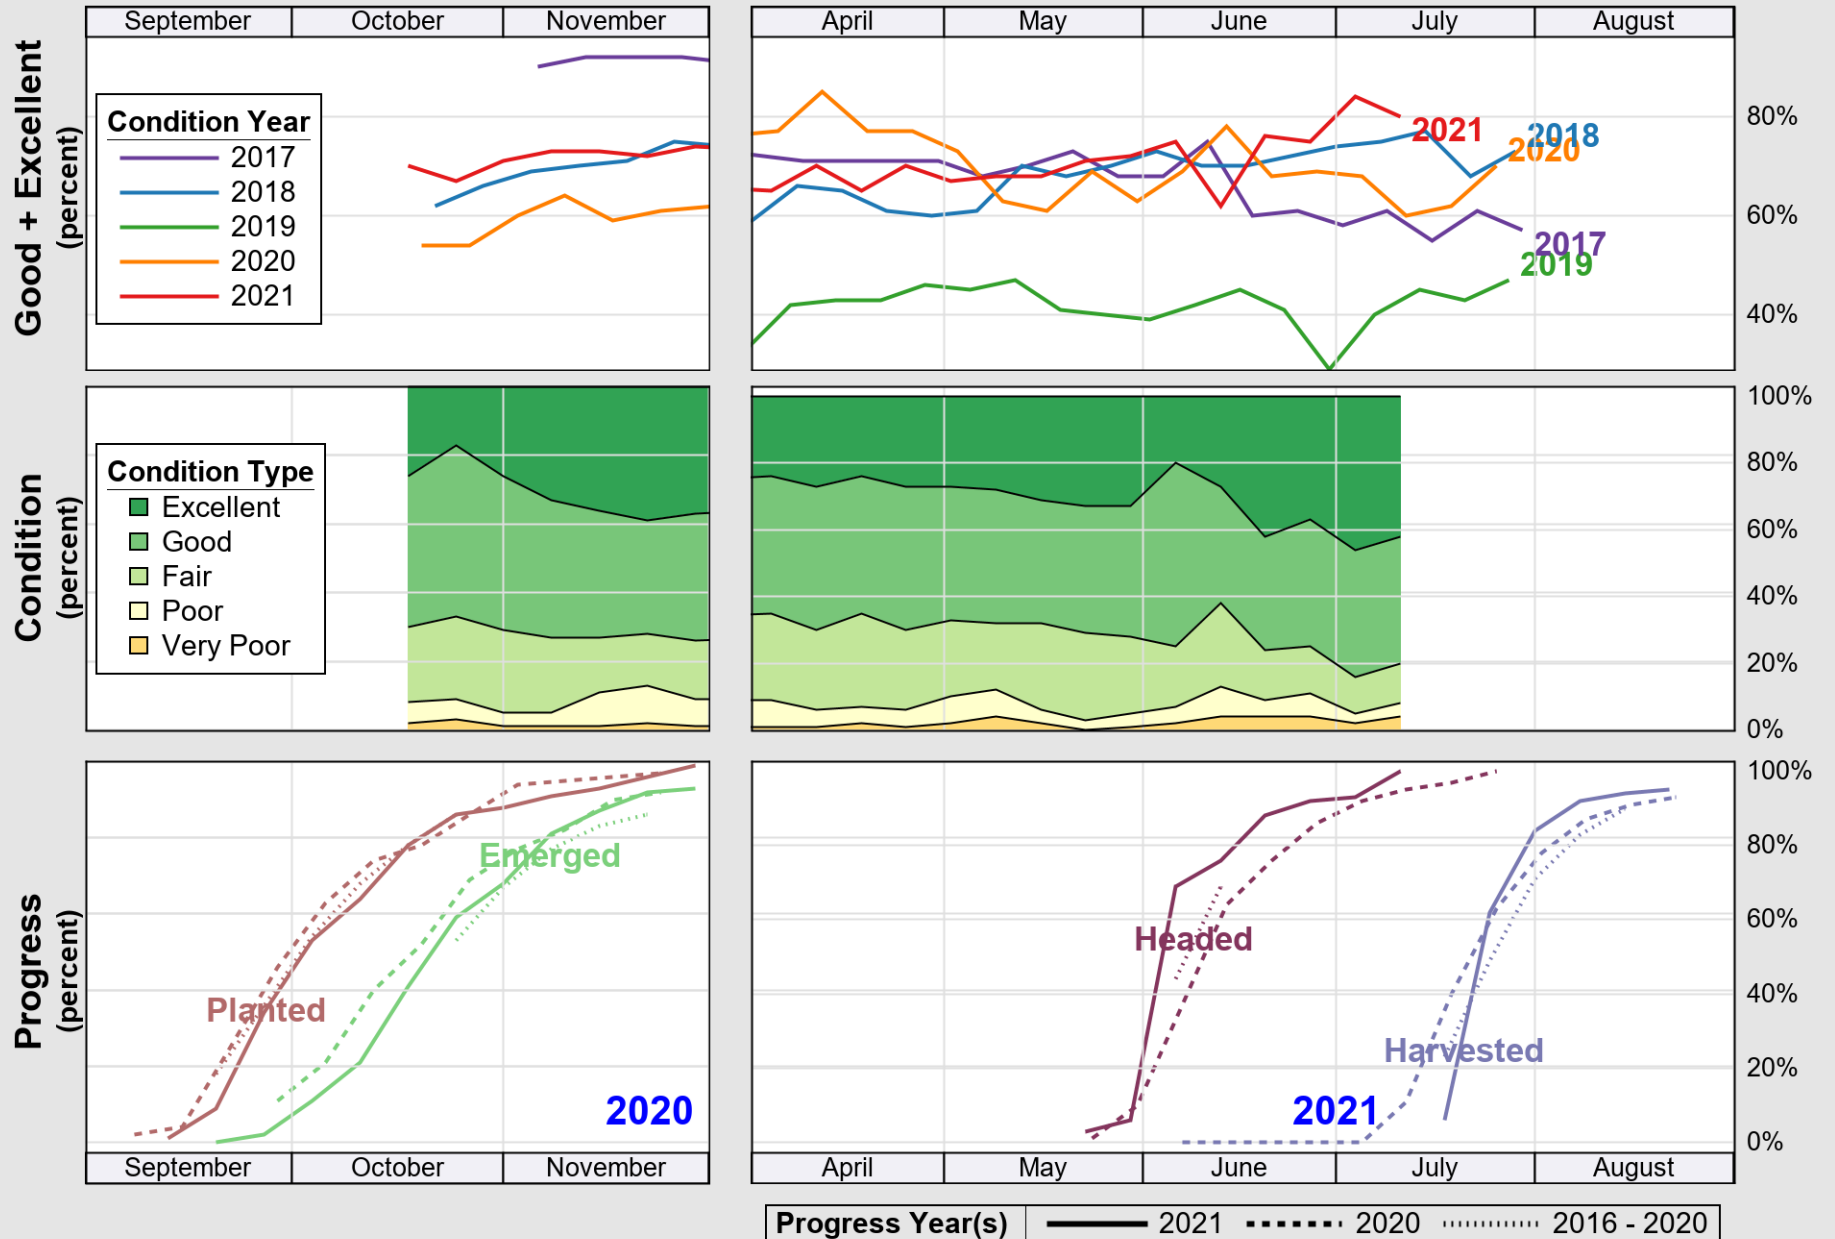

NASS

Source: National Agricultural Statistics Service (NASS), Crop Progress Report

USDA

Crop Progress and Condition: Soybeans in New York , 2021

NASS

Source: National Agricultural Statistics Service (NASS), Crop Progress Report

USDA

Crop Progress and Condition: Winter Wheat in New York , 2021

NASS

Source: National Agricultural Statistics Service (NASS), Crop Progress Report