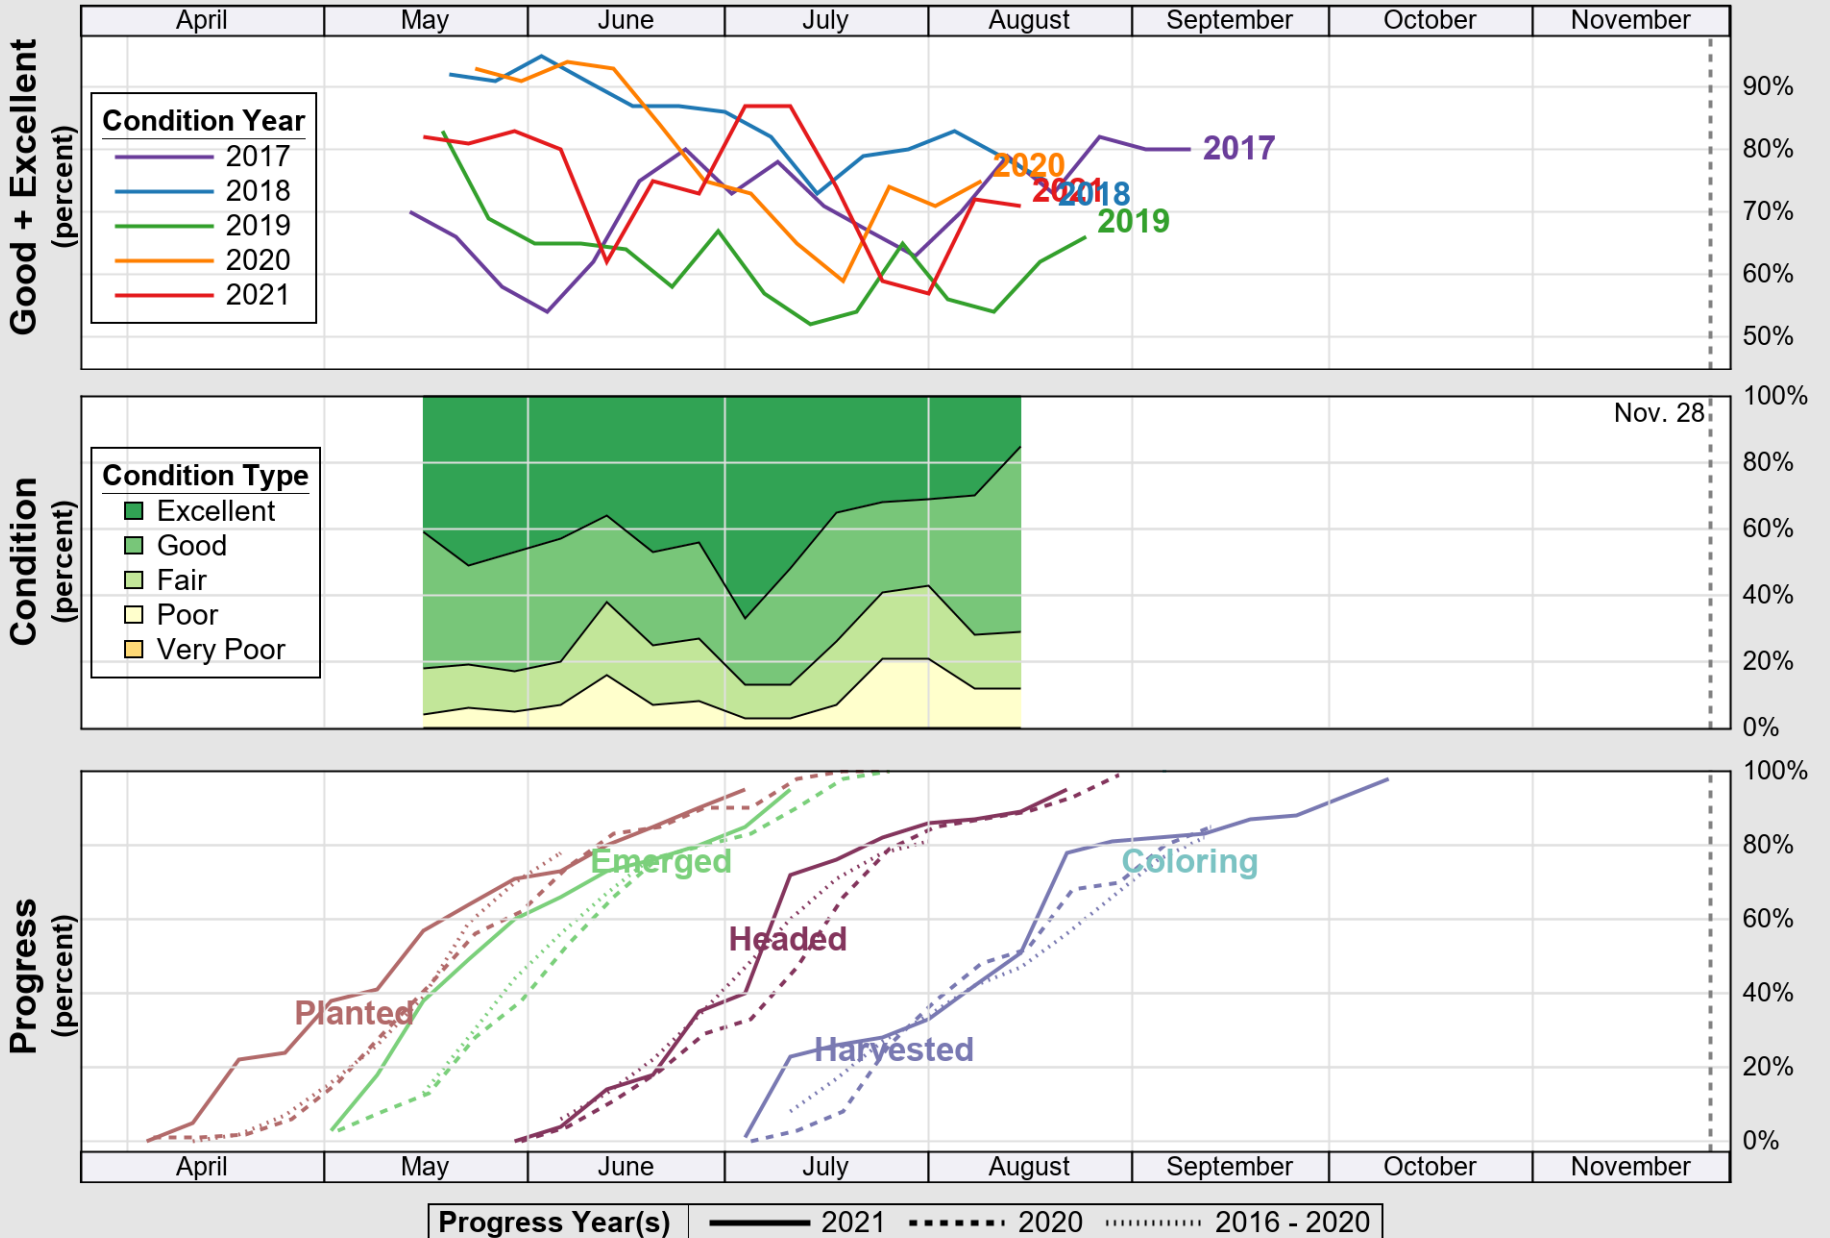

USDA

Crop Progress and Condition: Barley in New York , 2021

NASS

Source: National Agricultural Statistics Service (NASS), Crop Progress Report

USDA

Crop Progress and Condition: Corn in New York , 2021

NASS

Source: National Agricultural Statistics Service (NASS), Crop Progress Report

USDA

Crop Progress and Condition: Oats in New York , 2021

NASS

Source: National Agricultural Statistics Service (NASS), Crop Progress Report

USDA

Crop Progress and Condition: Pasture and Range in New York , 2021

NASS

Source: National Agricultural Statistics Service (NASS), Crop Progress Report

USDA

Crop Progress and Condition: Soybeans in New York , 2021

NASS

Source: National Agricultural Statistics Service (NASS), Crop Progress Report