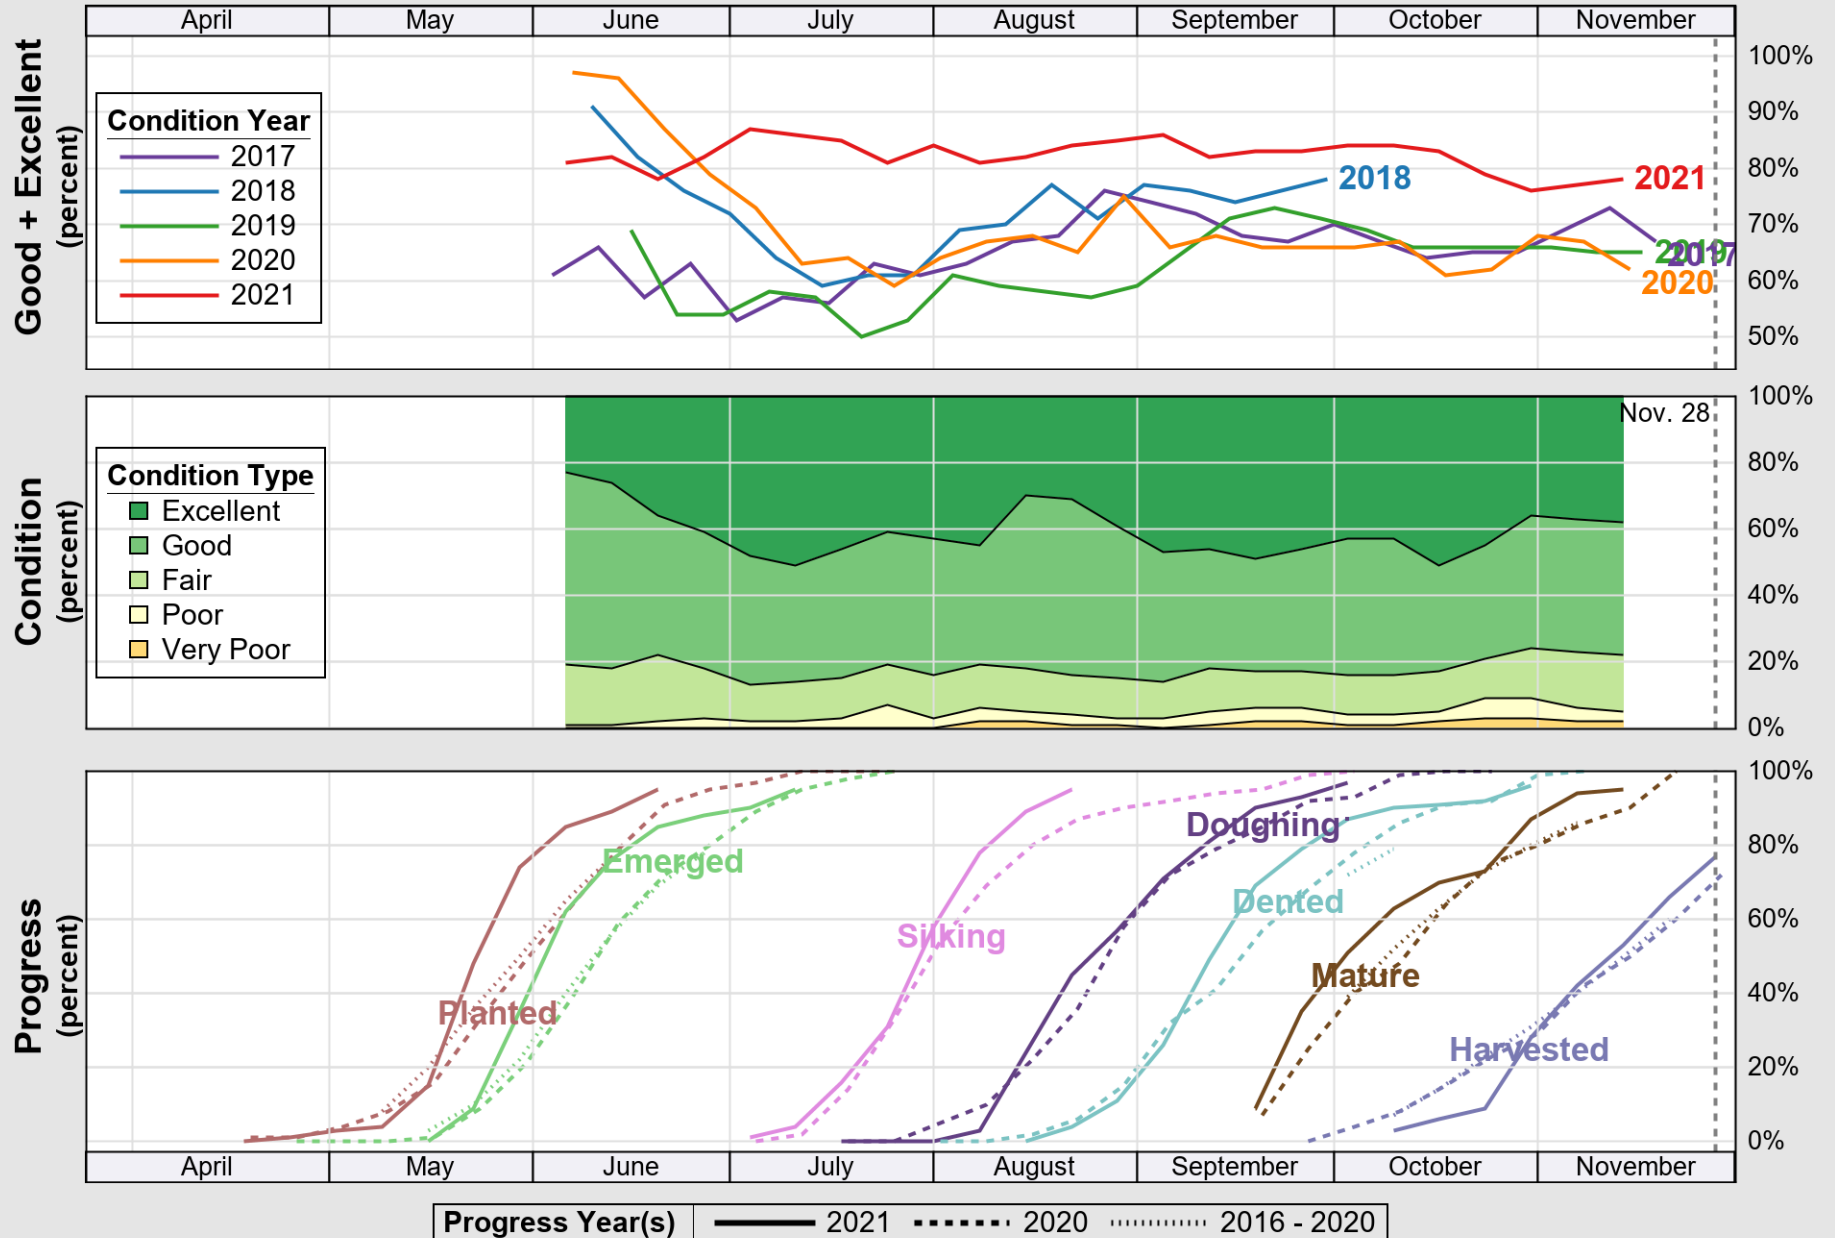

USDA

Crop Progress and Condition: Barley in New York , 2021

NASS

Source: National Agricultural Statistics Service (NASS), Crop Progress Report

USDA

Crop Progress and Condition: Corn in New York , 2021

NASS

Source: National Agricultural Statistics Service (NASS), Crop Progress Report

USDA

Crop Progress and Condition: Oats in New York , 2021

NASS

Source: National Agricultural Statistics Service (NASS), Crop Progress Report

USDA

Crop Progress and Condition: Pasture and Range in New York , 2021

NASS

Source: National Agricultural Statistics Service (NASS), Crop Progress Report

USDA

Crop Progress and Condition: Soybeans in New York , 2021

NASS

Source: National Agricultural Statistics Service (NASS), Crop Progress Report

USDA

Crop Progress and Condition: Winter Wheat in New York , 2021

NASS

Source: National Agricultural Statistics Service (NASS), Crop Progress Report