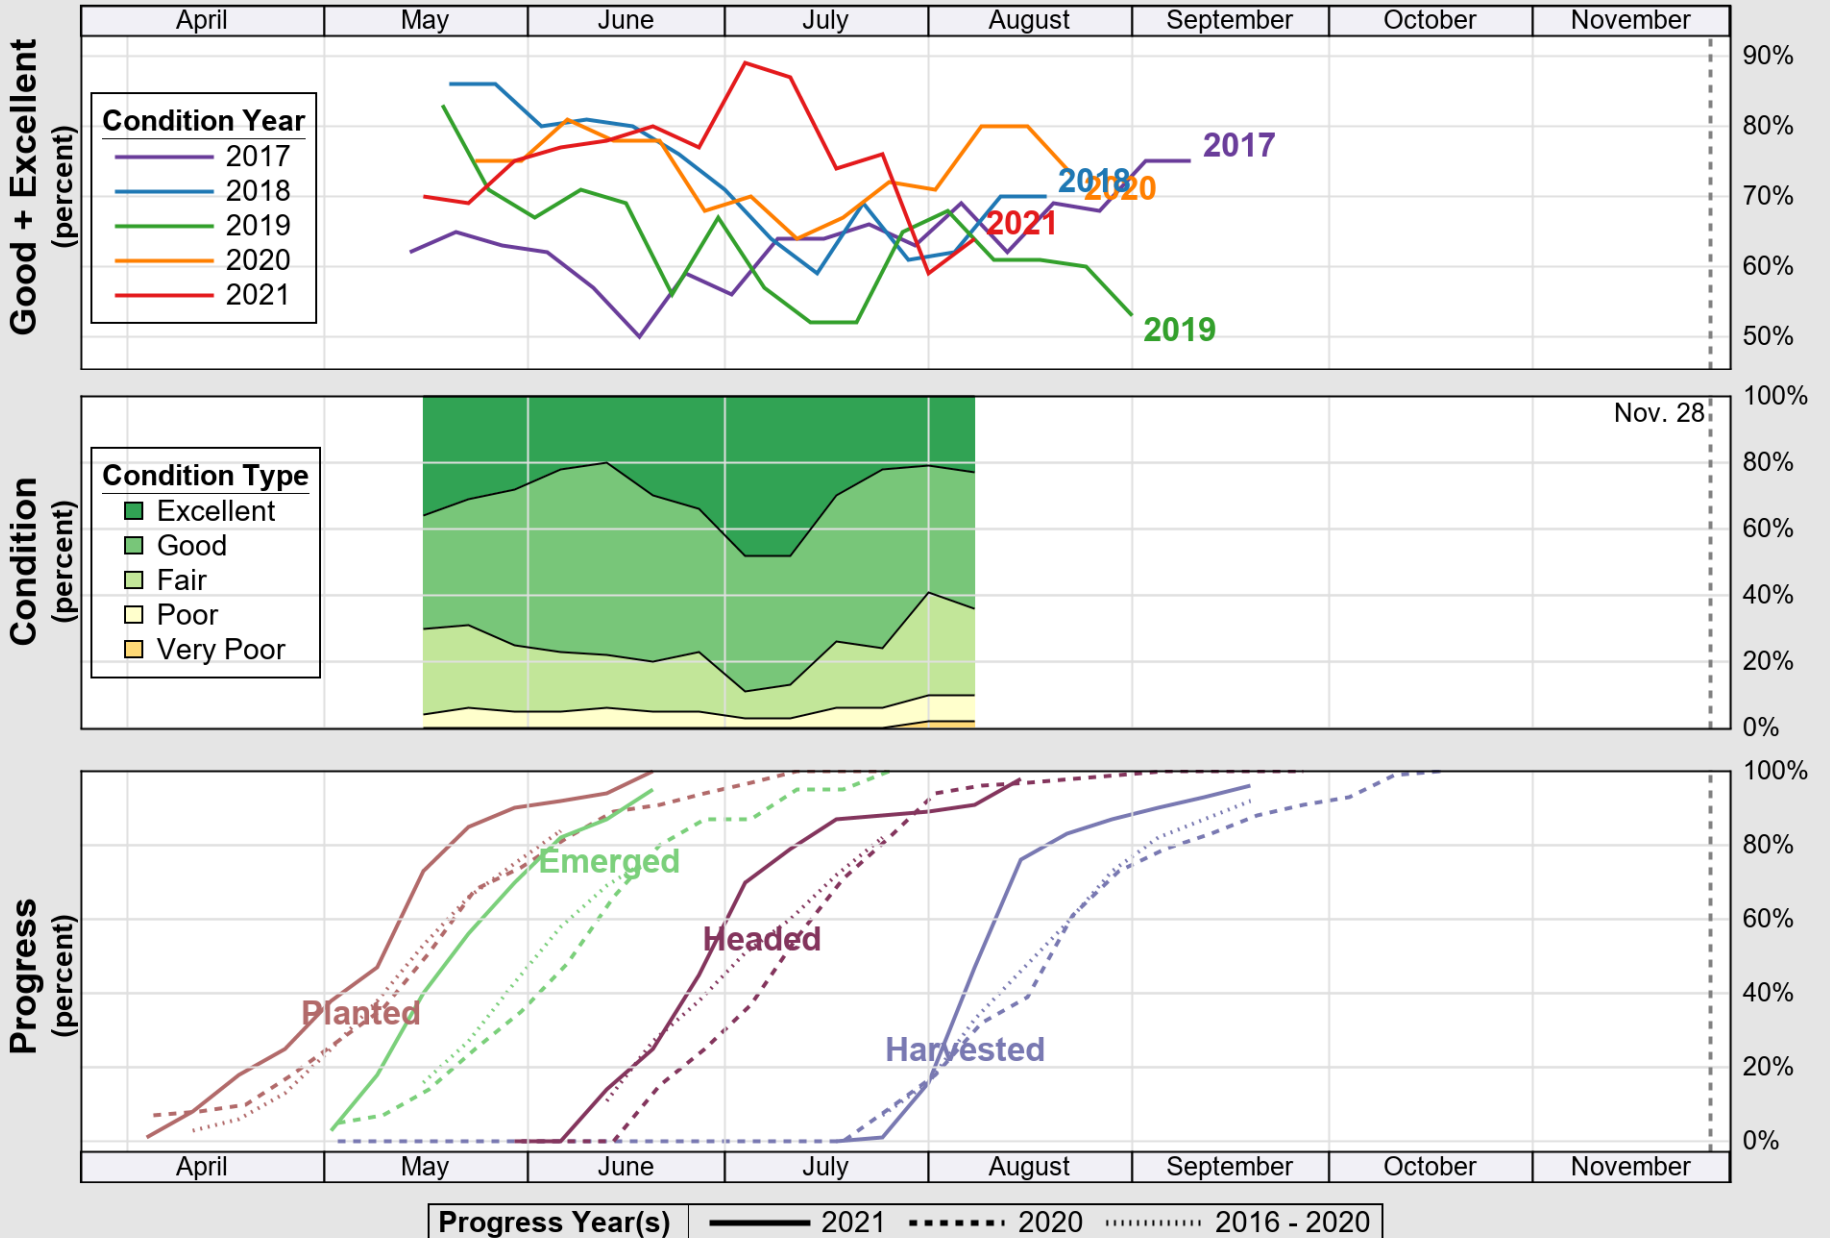

USDA

Crop Progress and Condition: Barley in New York , 2021

NASS

Source: National Agricultural Statistics Service (NASS), Crop Progress Report

USDA

Crop Progress and Condition: Corn in New York , 2021

NASS

Source: National Agricultural Statistics Service (NASS), Crop Progress Report

USDA

Crop Progress and Condition: Oats in New York , 2021

NASS

Source: National Agricultural Statistics Service (NASS), Crop Progress Report

USDA

Crop Progress and Condition: Pasture and Range in New York , 2021

NASS

Source: National Agricultural Statistics Service (NASS), Crop Progress Report

USDA

Crop Progress and Condition: Soybeans in New York , 2021

NASS

Source: National Agricultural Statistics Service (NASS), Crop Progress Report