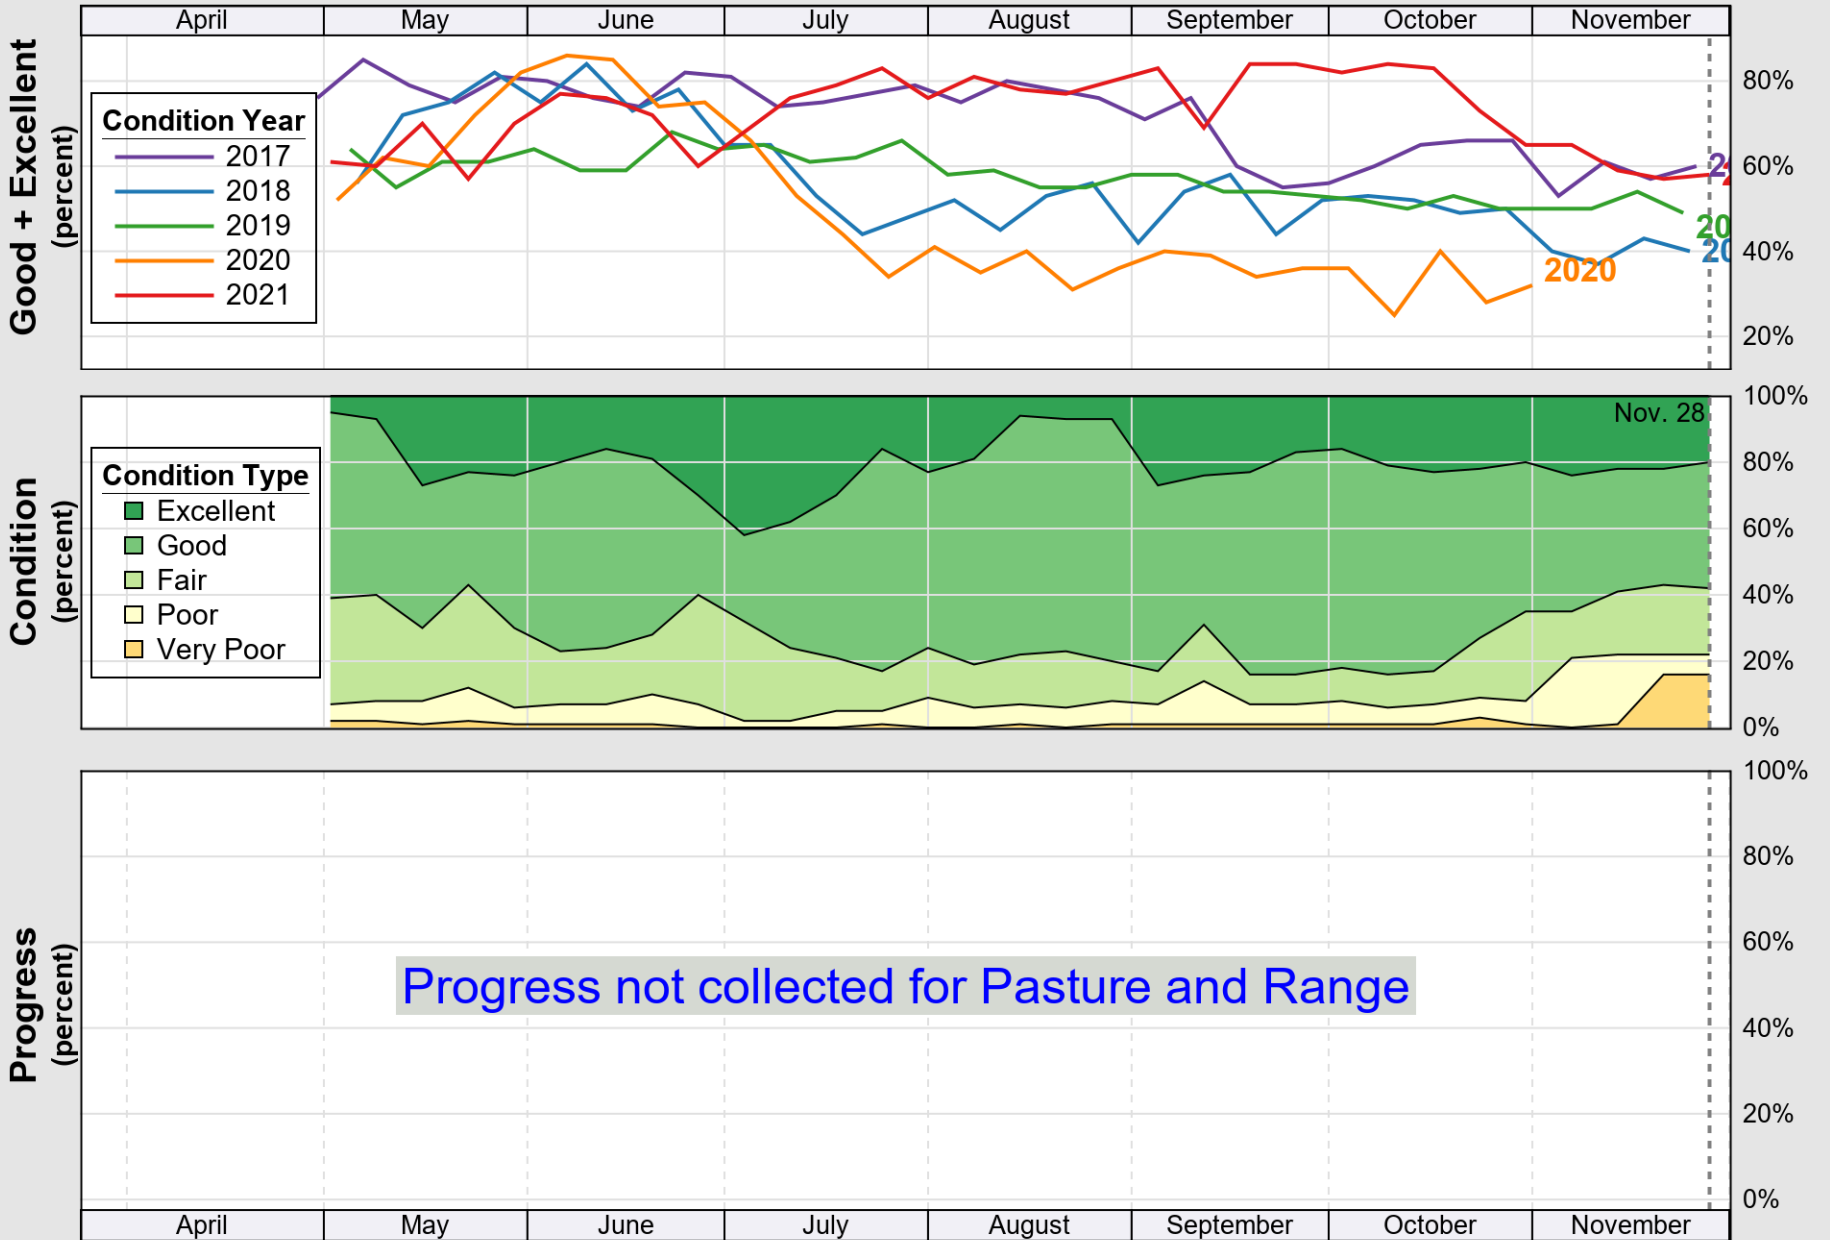

USDA

Crop Progress and Condition: Barley in New York , 2021

NASS

Source: National Agricultural Statistics Service (NASS), Crop Progress Report

USDA

Crop Progress and Condition: Corn in New York , 2021

NASS

Source: National Agricultural Statistics Service (NASS), Crop Progress Report

USDA

Crop Progress and Condition: Oats in New York , 2021

NASS

Source: National Agricultural Statistics Service (NASS), Crop Progress Report

USDA

Crop Progress and Condition: Pasture and Range in New York , 2021

NASS

Source: National Agricultural Statistics Service (NASS), Crop Progress Report

USDA

Crop Progress and Condition: Soybeans in New York , 2021

NASS

Source: National Agricultural Statistics Service (NASS), Crop Progress Report