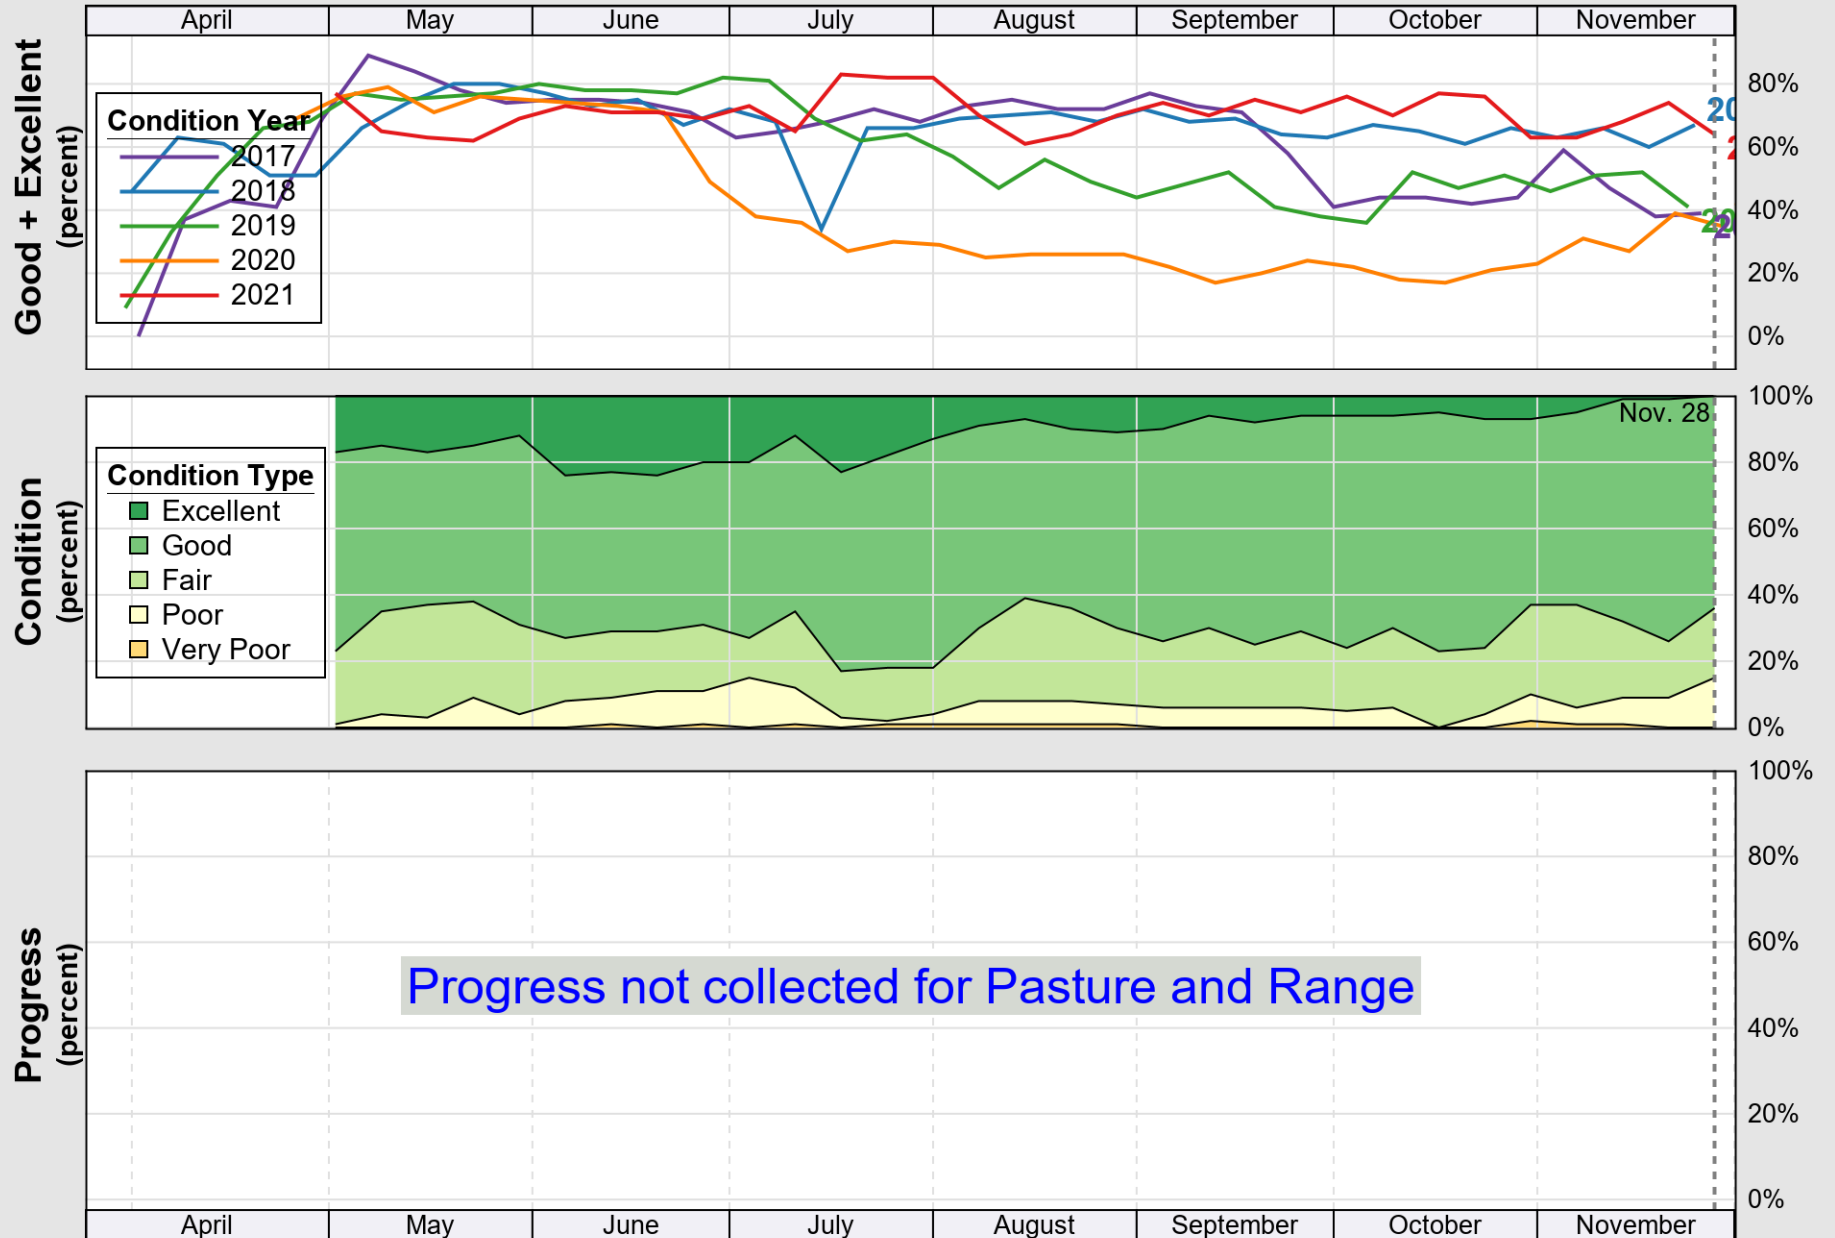

USDA

Crop Progress and Condition: Corn in Pennsylvania , 2021

NASS

Source: National Agricultural Statistics Service (NASS), Crop Progress Report

USDA

Crop Progress and Condition: Oats in Pennsylvania , 2021

NASS

Source: National Agricultural Statistics Service (NASS), Crop Progress Report

USDA Crop Progress and Condition: Pasture and Range in Pennsylvania , 2021 **NASS**

Source: National Agricultural Statistics Service (NASS), Crop Progress Report