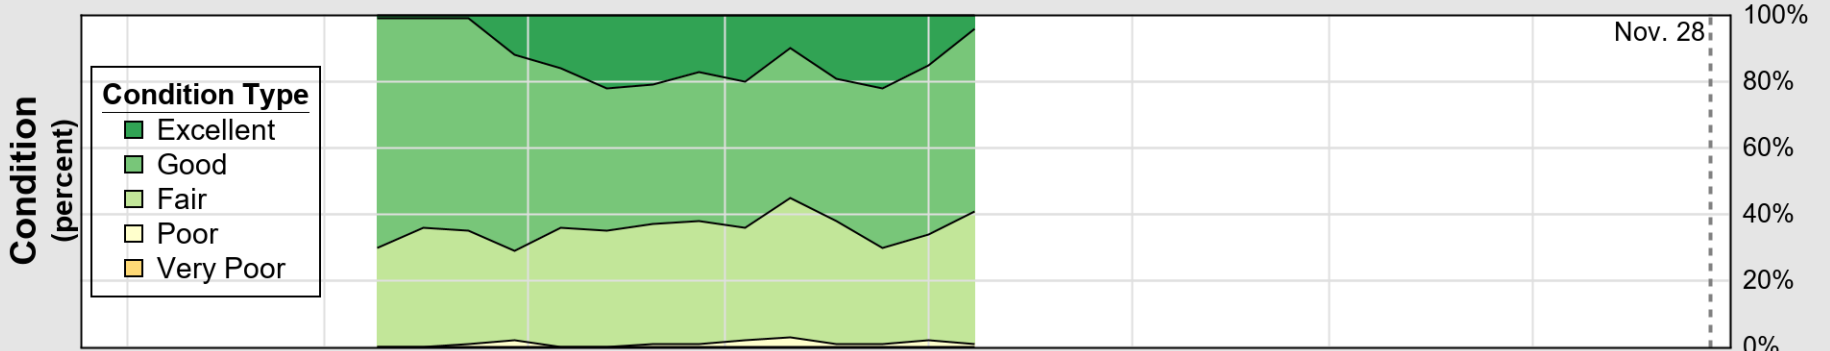

USDA

Crop Progress and Condition: Oats in Pennsylvania , 2021

NASS

Source: National Agricultural Statistics Service (NASS), Crop Progress Report