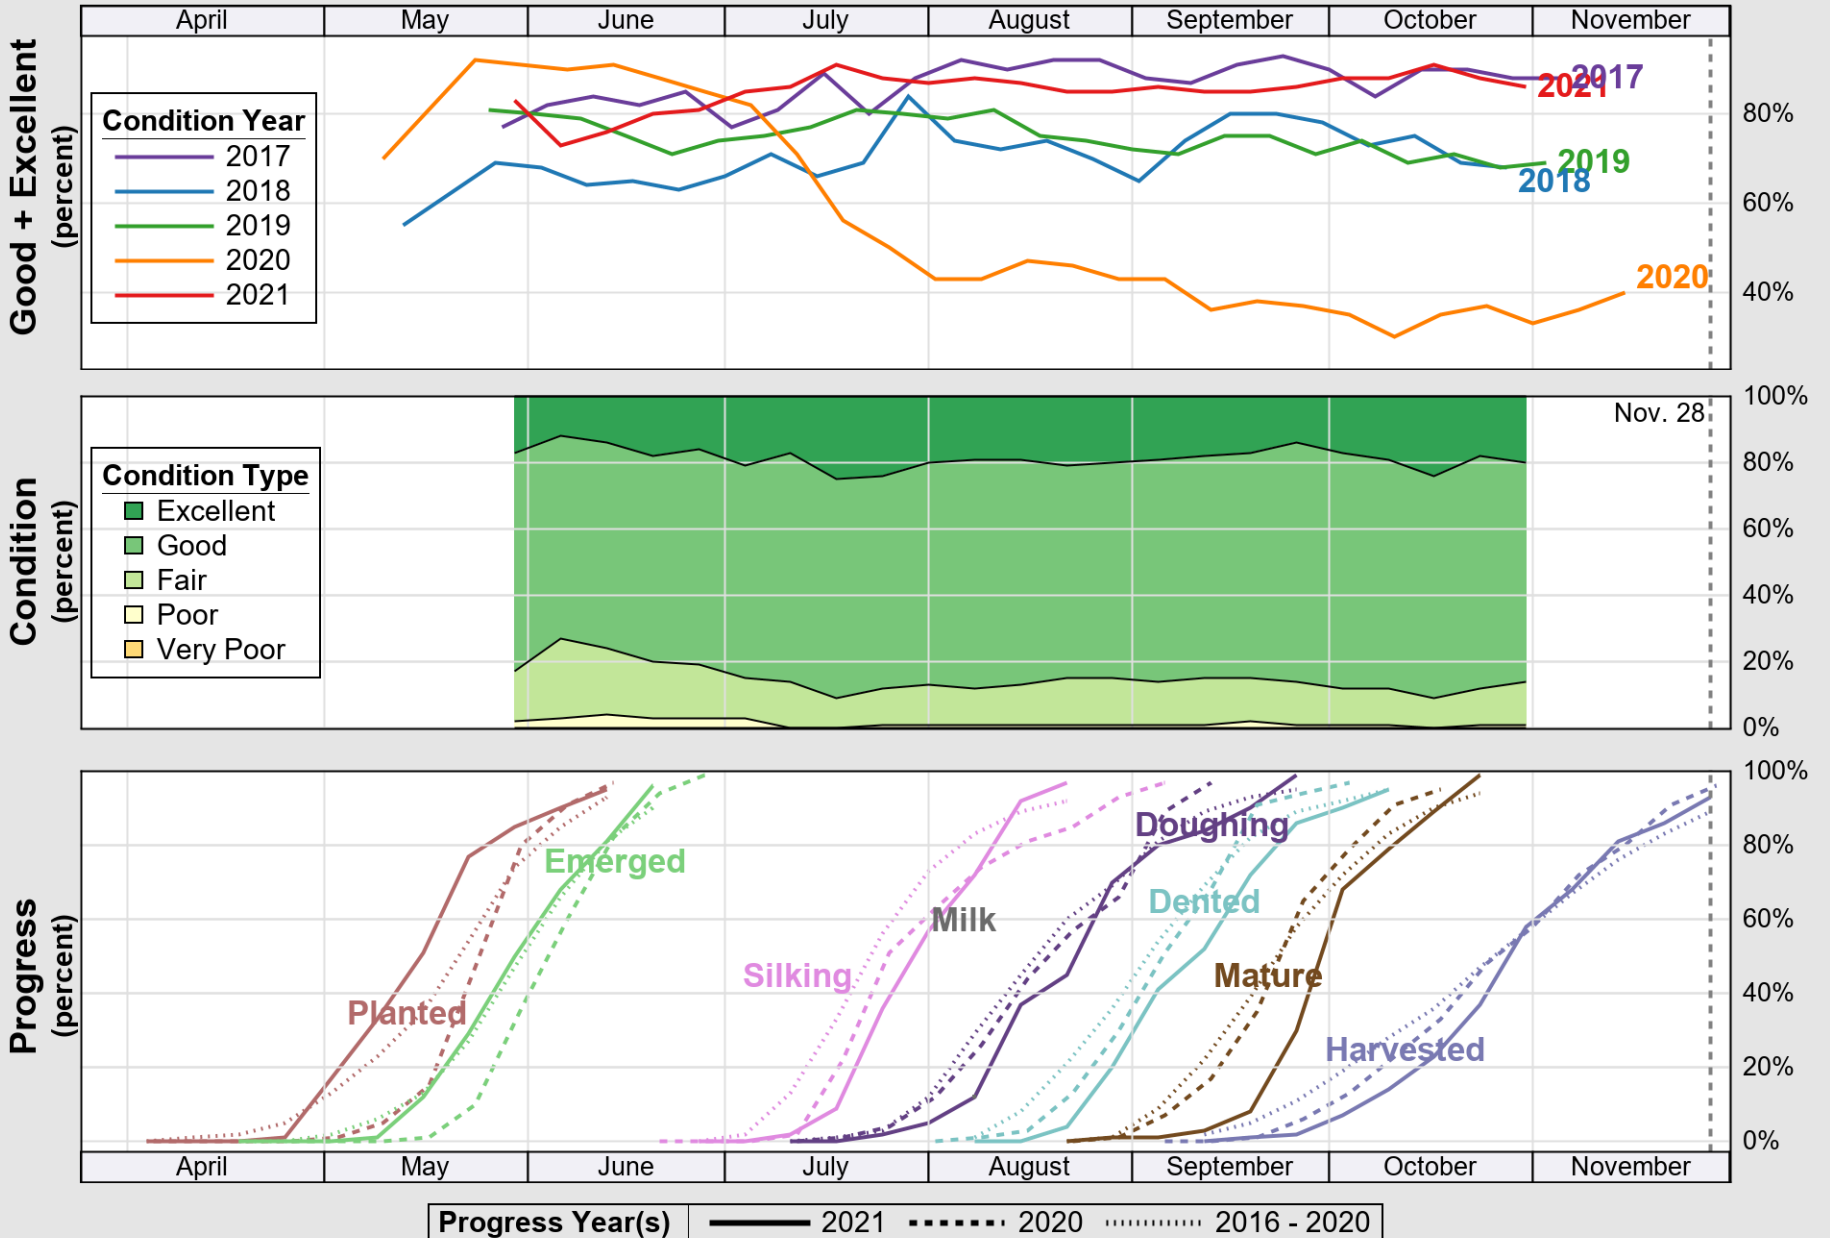

USDA

Crop Progress and Condition: Corn in Pennsylvania , 2021

NASS

Source: National Agricultural Statistics Service (NASS), Crop Progress Report

USDA

Crop Progress and Condition: Oats in Pennsylvania , 2021

NASS

Source: National Agricultural Statistics Service (NASS), Crop Progress Report

USDA Crop Progress and Condition: Pasture and Range in Pennsylvania , 2021 **NASS**

Source: National Agricultural Statistics Service (NASS), Crop Progress Report

USDA

Crop Progress and Condition: Soybeans in Pennsylvania , 2021

NASS

Source: National Agricultural Statistics Service (NASS), Crop Progress Report