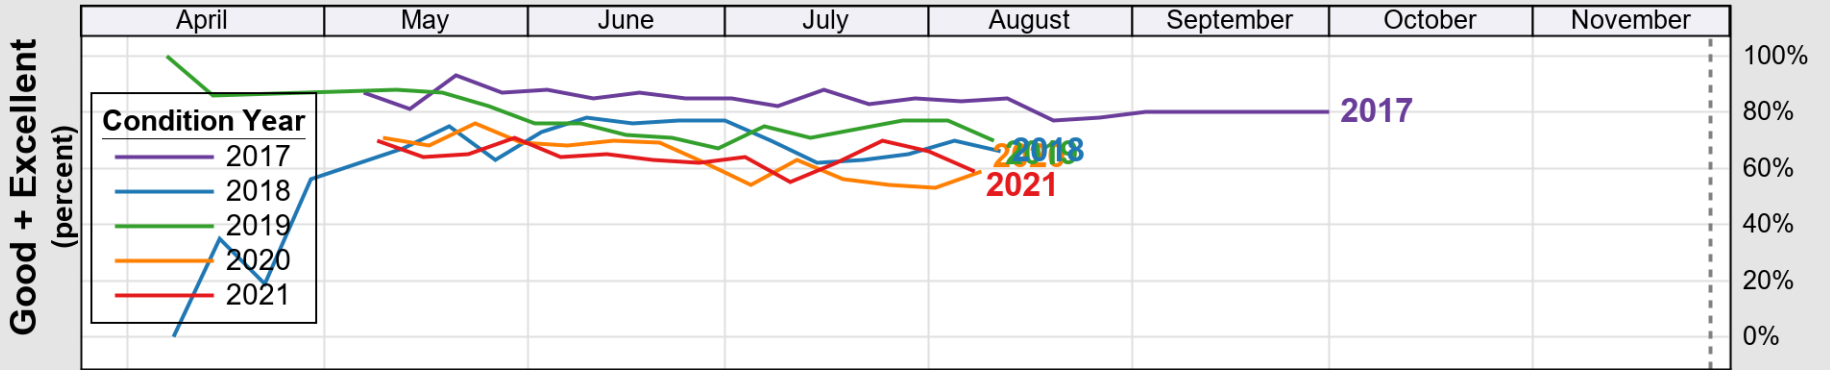

USDA

Crop Progress and Condition: Oats in Pennsylvania , 2021

NASS

Source: National Agricultural Statistics Service (NASS), Crop Progress Report