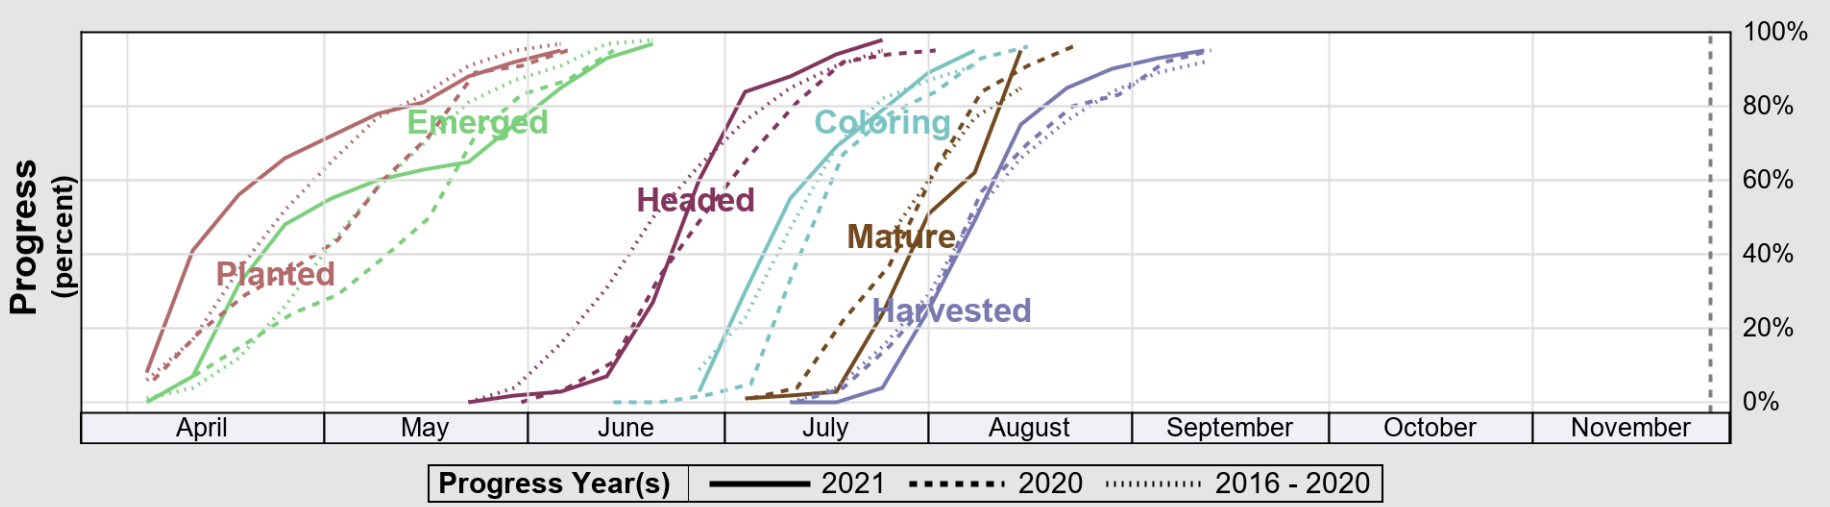

USDA

Crop Progress and Condition: Oats in Pennsylvania , 2021

NASS

Source: National Agricultural Statistics Service (NASS), Crop Progress Report