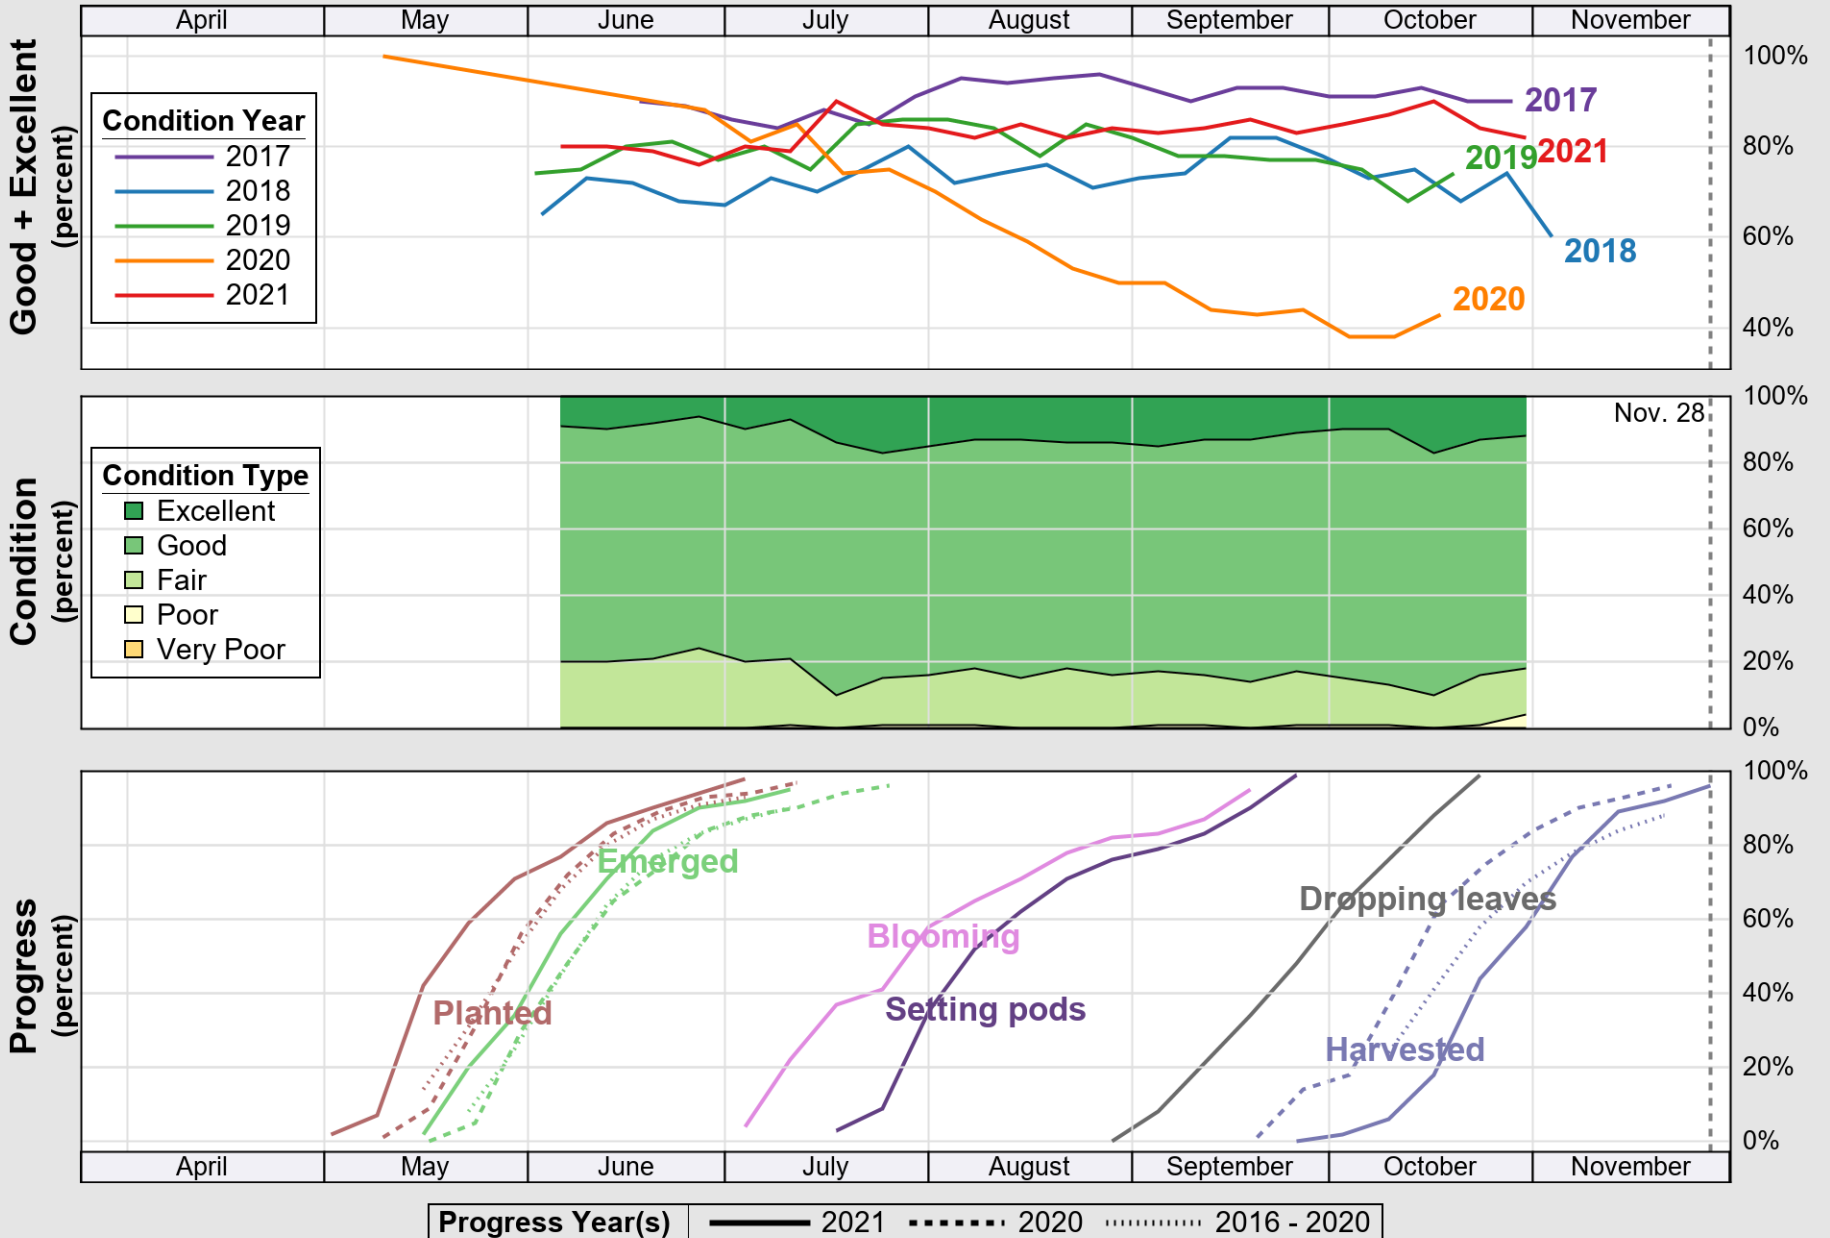

NASS

Source: National Agricultural Statistics Service (NASS), Crop Progress Report

USDA Crop Progress and Condition: Pasture and Range in Pennsylvania , 2021 **NASS**

Source: National Agricultural Statistics Service (NASS), Crop Progress Report

USDA

Crop Progress and Condition: Soybeans in Pennsylvania , 2021

NASS

Source: National Agricultural Statistics Service (NASS), Crop Progress Report