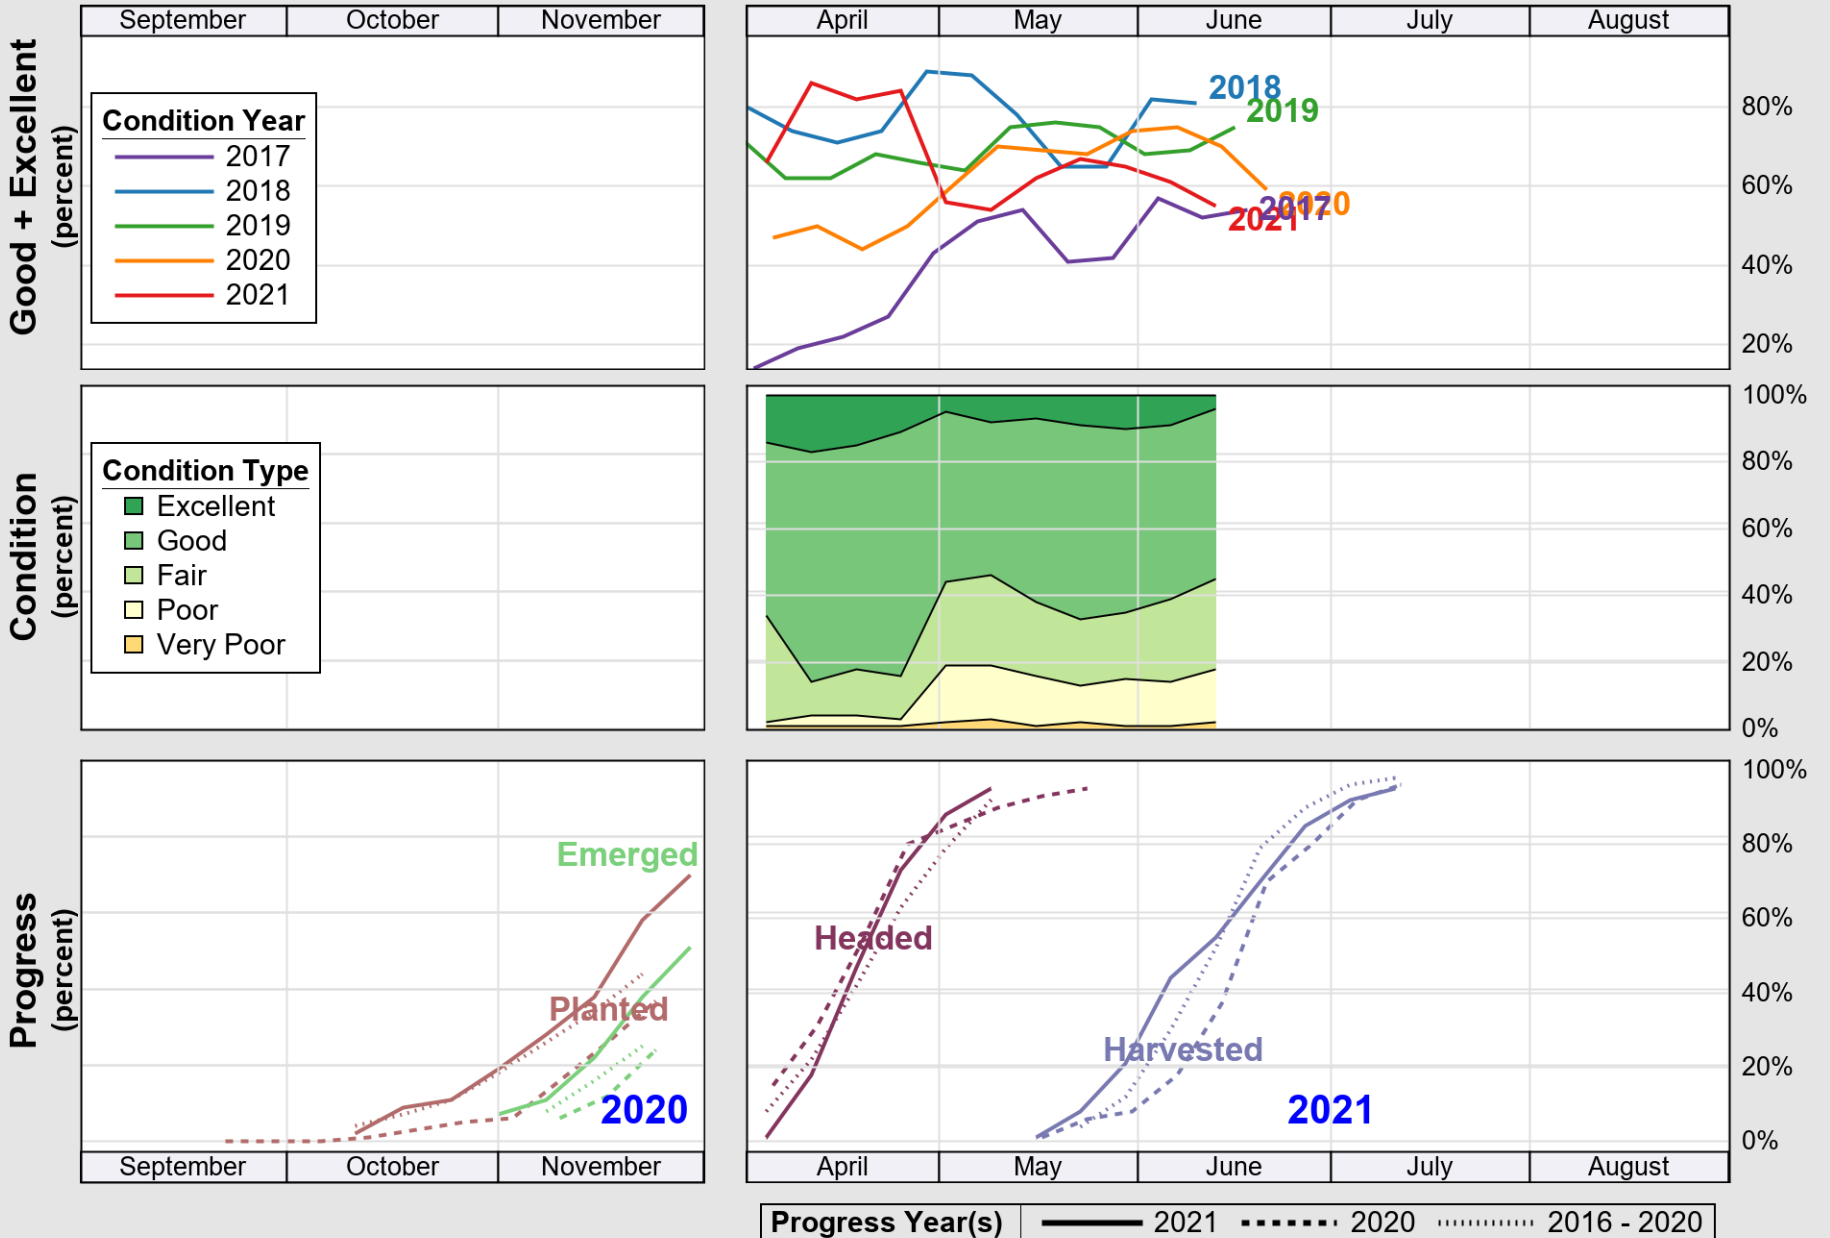

USDA

Crop Progress and Condition: Peanuts in South Carolina, 2021

NASS

Source: National Agricultural Statistics Service (NASS), Crop Progress Report

USDA

Crop Progress and Condition: Soybeans in South Carolina , 2021

NASS

Source: National Agricultural Statistics Service (NASS), Crop Progress Report

USDA

Crop Progress and Condition: Winter Wheat in South Carolina , 2021

NASS

Source: National Agricultural Statistics Service (NASS), Crop Progress Report