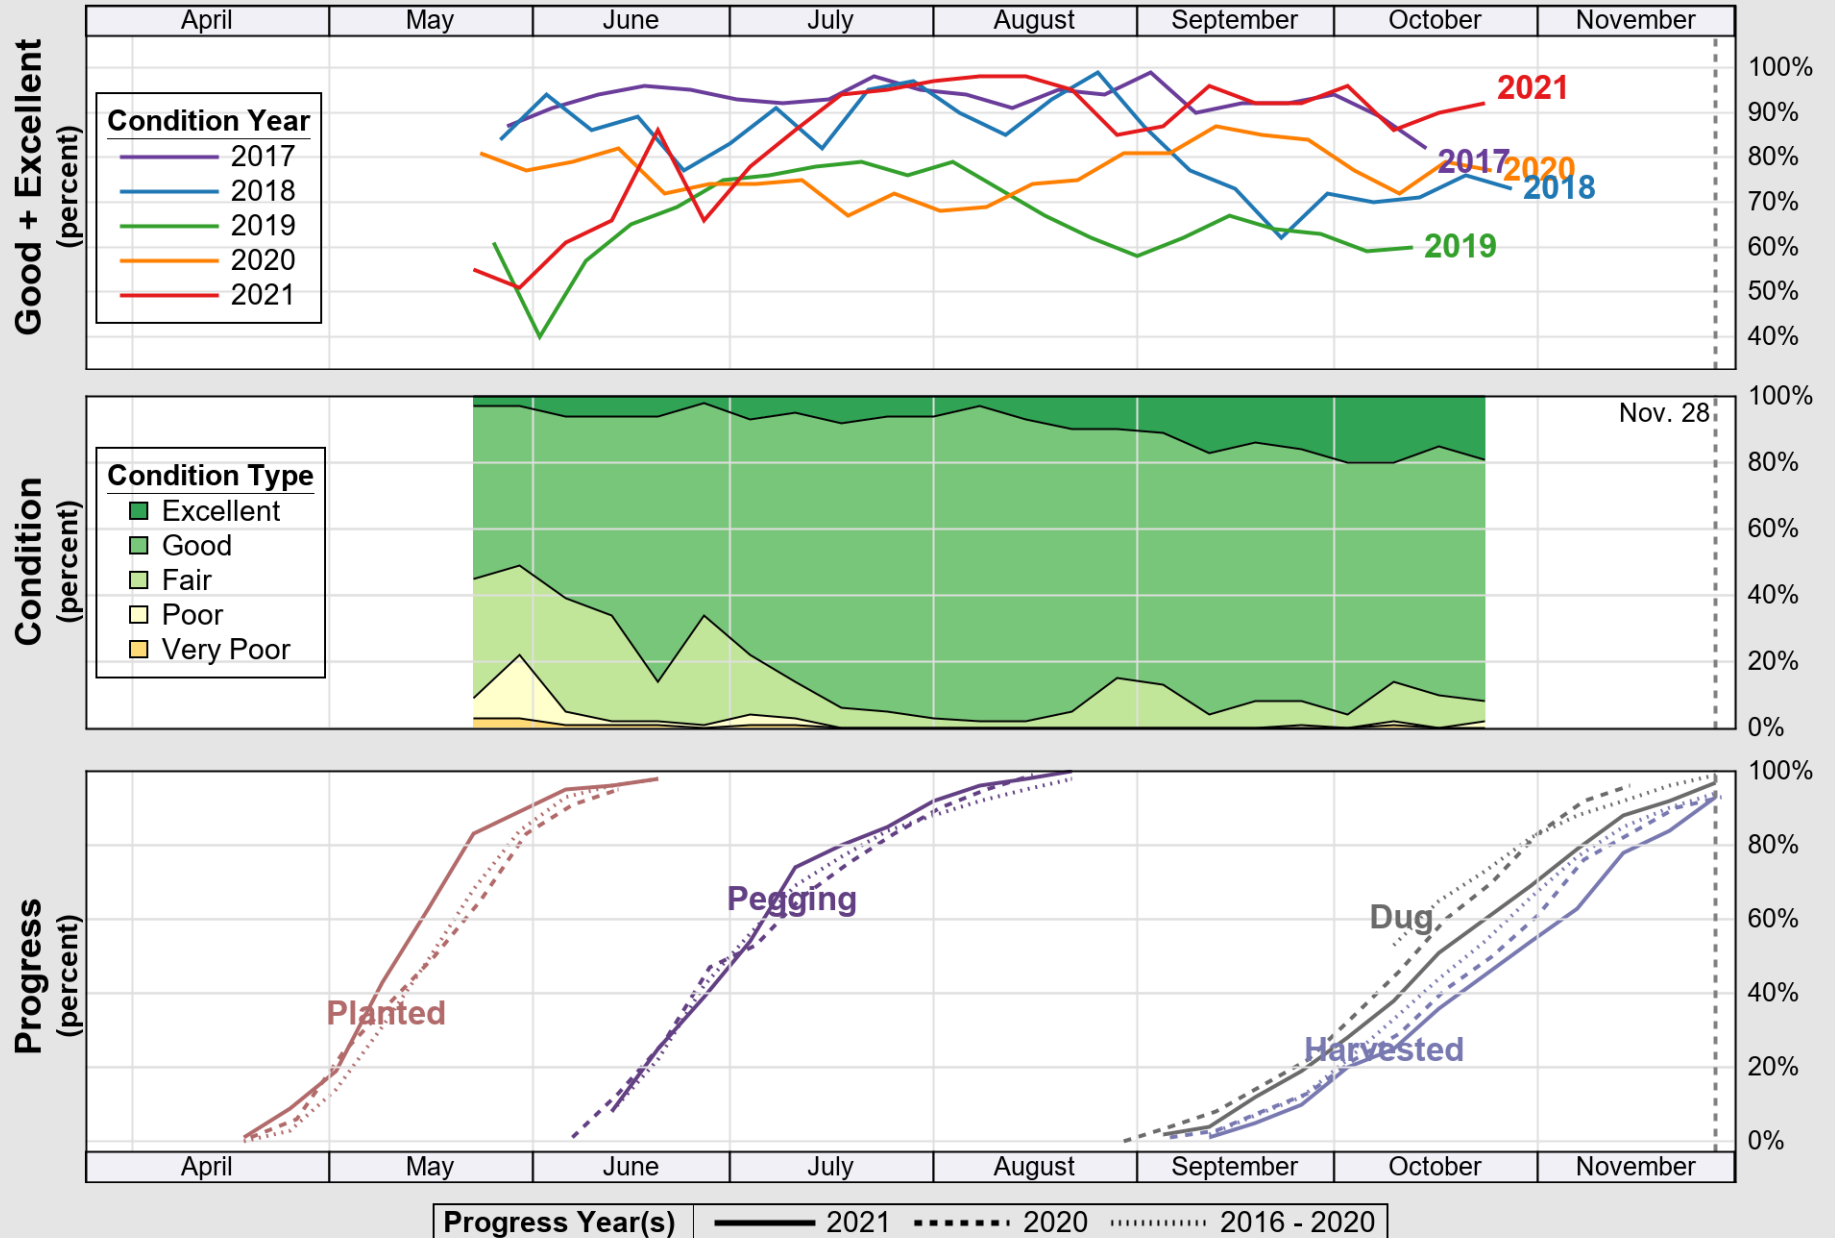

USDA

Crop Progress and Condition: Corn in South Carolina , 2021

NASS

Source: National Agricultural Statistics Service (NASS), Crop Progress Report

USDA

Crop Progress and Condition: Cotton in South Carolina , 2021

NASS

Source: National Agricultural Statistics Service (NASS), Crop Progress Report

USDA Crop Progress and Condition: Pasture and Range in South Carolina , 2021 NASS

Source: National Agricultural Statistics Service (NASS), Crop Progress Report

USDA

Crop Progress and Condition: Peanuts in South Carolina, 2021

NASS

Source: National Agricultural Statistics Service (NASS), Crop Progress Report

USDA

Crop Progress and Condition: Soybeans in South Carolina , 2021

NASS

Source: National Agricultural Statistics Service (NASS), Crop Progress Report

USDA

Crop Progress and Condition: Winter Wheat in South Carolina , 2021

NASS

Source: National Agricultural Statistics Service (NASS), Crop Progress Report