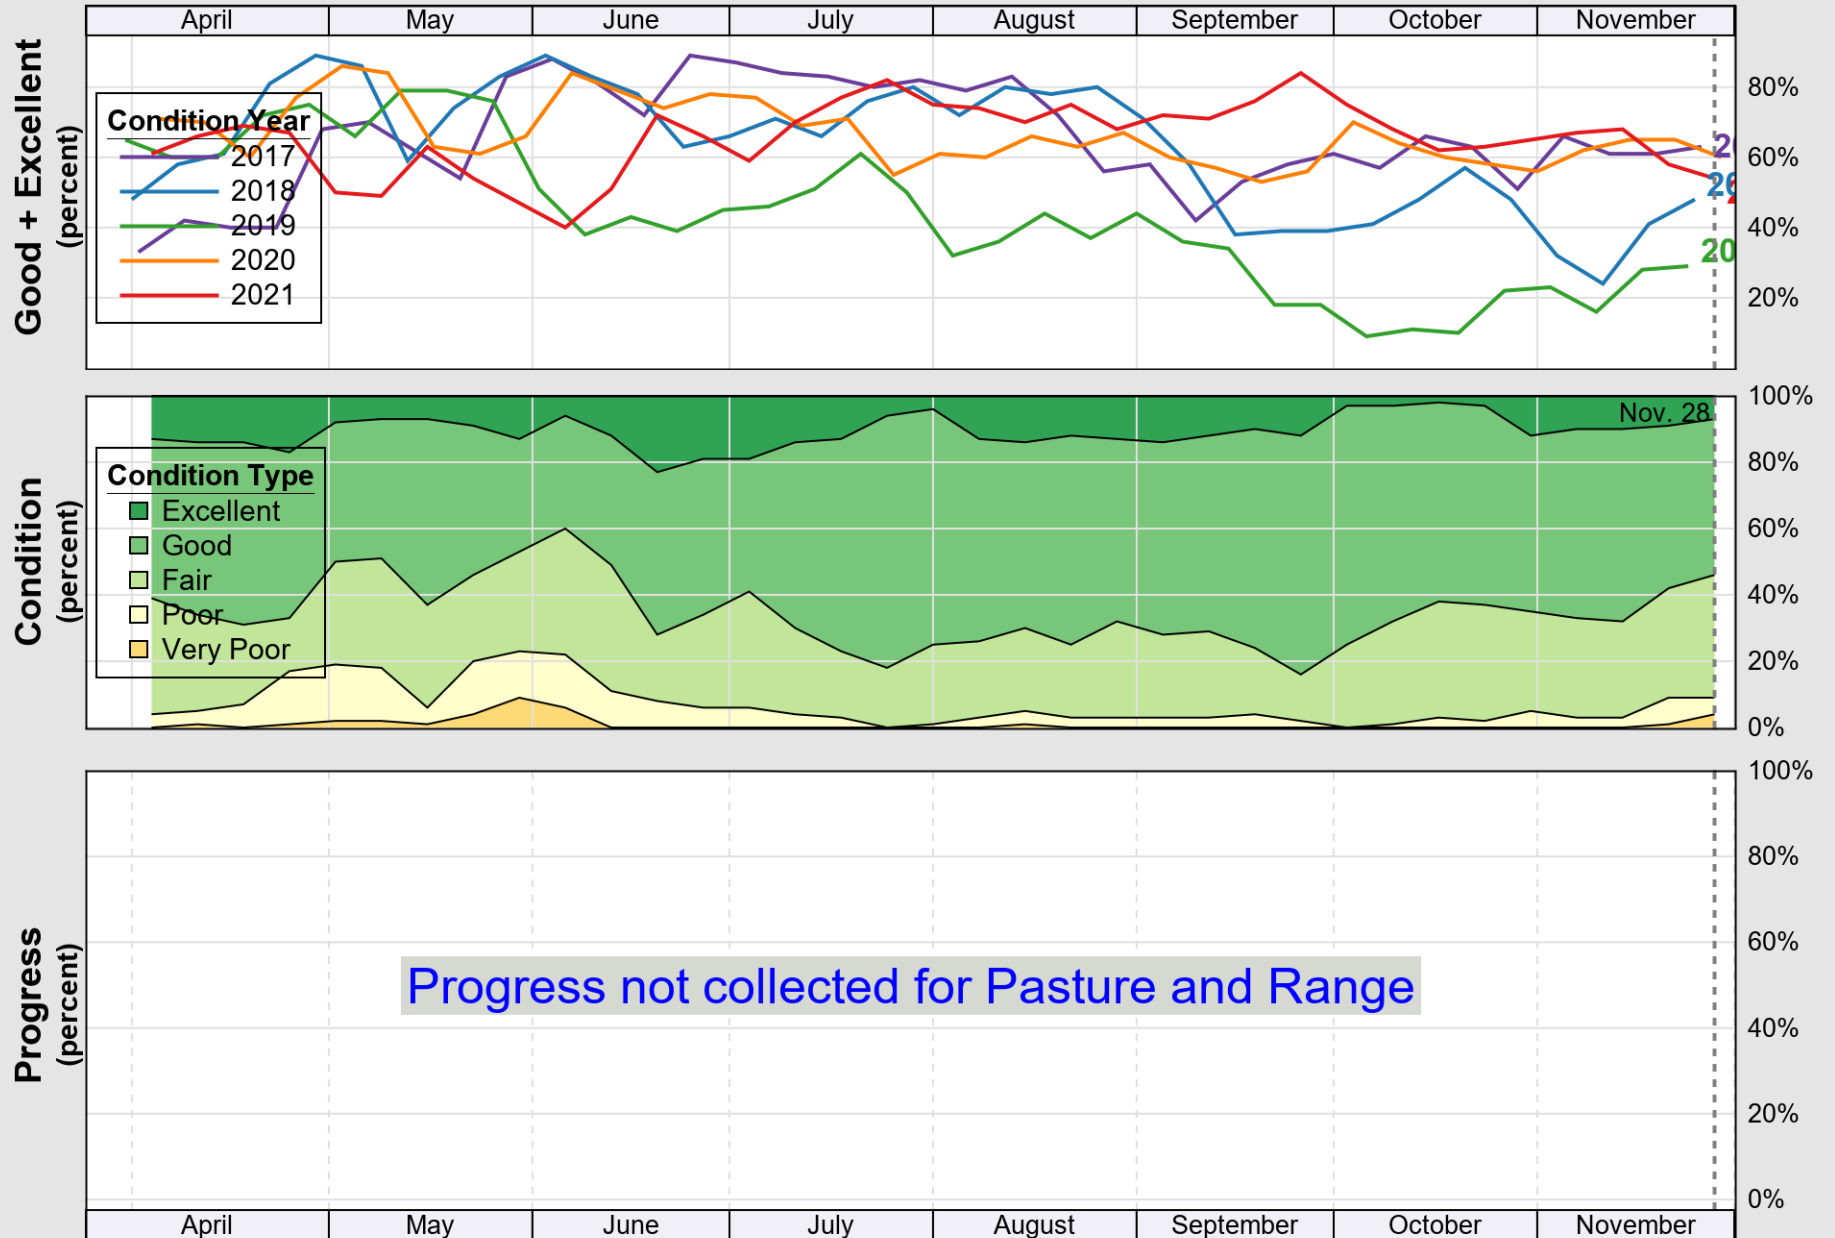

USDA

Crop Progress and Condition: Corn in South Carolina , 2021

NASS

Source: National Agricultural Statistics Service (NASS), Crop Progress Report

USDA

Crop Progress and Condition: Cotton in South Carolina , 2021

NASS

Source: National Agricultural Statistics Service (NASS), Crop Progress Report

USDA Crop Progress and Condition: Pasture and Range in South Carolina , 2021 NASS

Source: National Agricultural Statistics Service (NASS), Crop Progress Report

USDA

Crop Progress and Condition: Peanuts in South Carolina, 2021

NASS

Source: National Agricultural Statistics Service (NASS), Crop Progress Report

USDA

Crop Progress and Condition: Soybeans in South Carolina , 2021