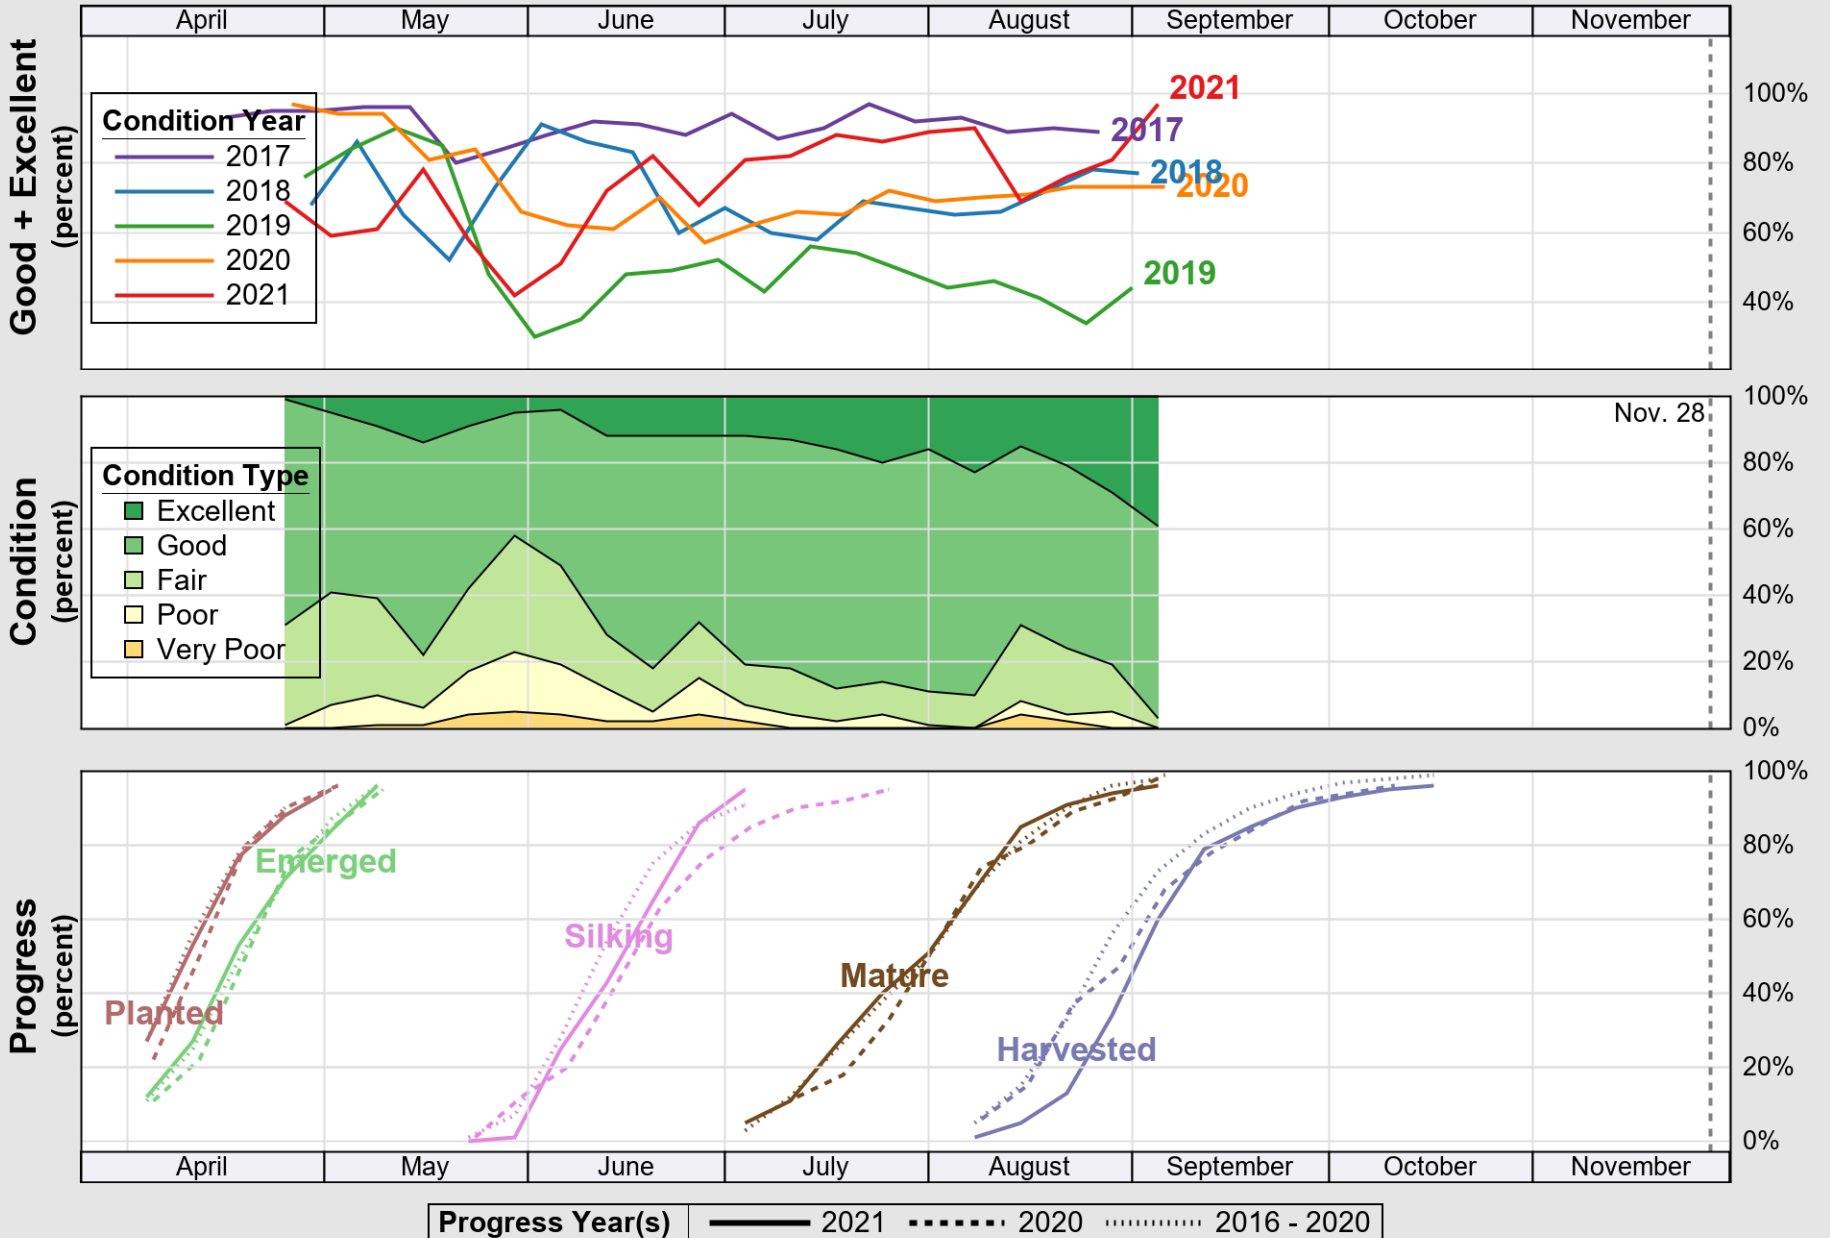

USDA

Crop Progress and Condition: Corn in South Carolina , 2021

NASS

Source: National Agricultural Statistics Service (NASS), Crop Progress Report

USDA

Crop Progress and Condition: Cotton in South Carolina , 2021

NASS

Source: National Agricultural Statistics Service (NASS), Crop Progress Report

USDA Crop Progress and Condition: Pasture and Range in South Carolina , 2021 NASS

Source: National Agricultural Statistics Service (NASS), Crop Progress Report

USDA

Crop Progress and Condition: Peanuts in South Carolina, 2021

NASS

Source: National Agricultural Statistics Service (NASS), Crop Progress Report

USDA

Crop Progress and Condition: Soybeans in South Carolina , 2021

NASS

Source: National Agricultural Statistics Service (NASS), Crop Progress Report

USDA

Crop Progress and Condition: Winter Wheat in South Carolina , 2021

NASS

Source: National Agricultural Statistics Service (NASS), Crop Progress Report