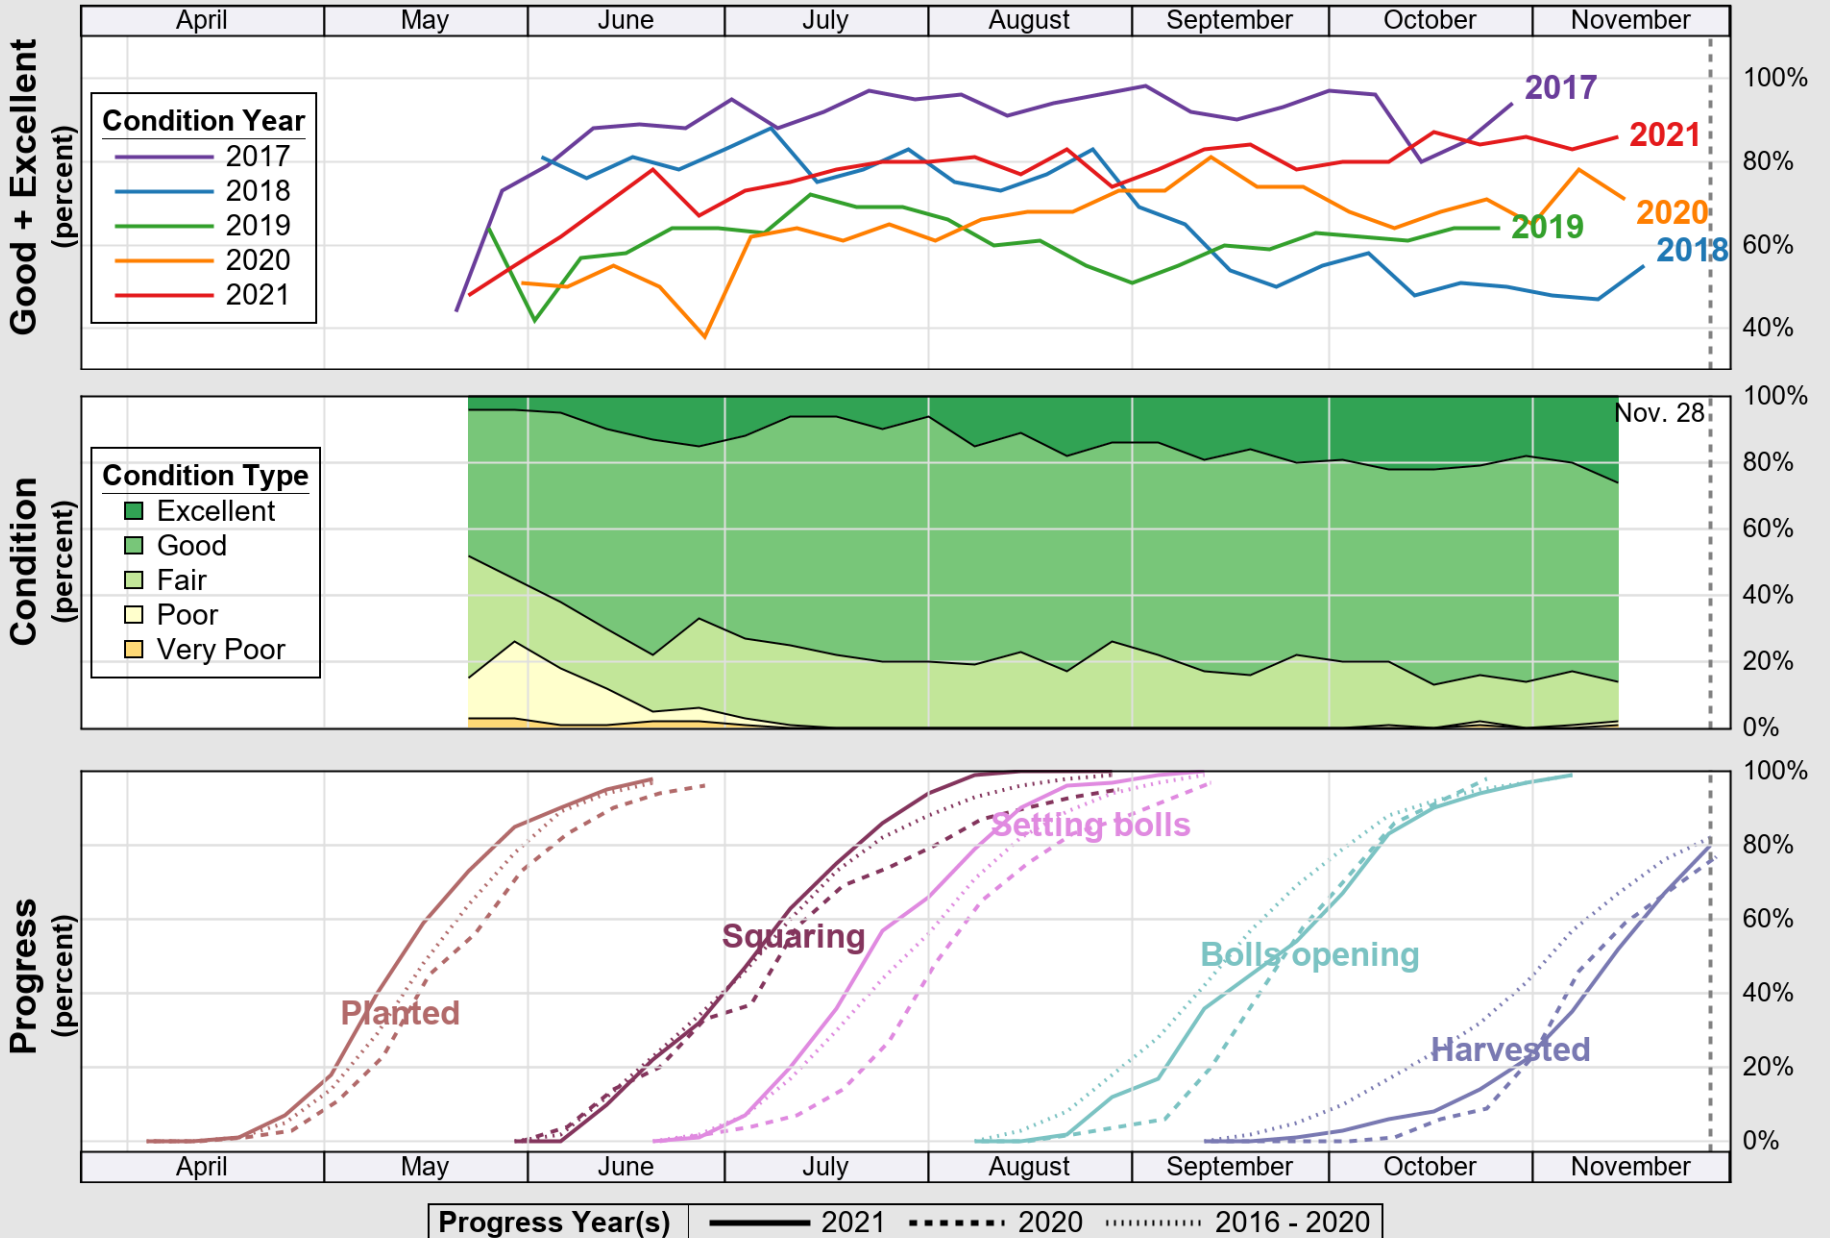

USDA

Crop Progress and Condition: Corn in South Carolina , 2021

NASS

Source: National Agricultural Statistics Service (NASS), Crop Progress Report

USDA

Crop Progress and Condition: Cotton in South Carolina , 2021

NASS

Source: National Agricultural Statistics Service (NASS), Crop Progress Report

USDA Crop Progress and Condition: Pasture and Range in South Carolina , 2021 NASS

Source: National Agricultural Statistics Service (NASS), Crop Progress Report

USDA

Crop Progress and Condition: Peanuts in South Carolina, 2021

NASS

Source: National Agricultural Statistics Service (NASS), Crop Progress Report

USDA

Crop Progress and Condition: Soybeans in South Carolina , 2021

NASS

Source: National Agricultural Statistics Service (NASS), Crop Progress Report

USDA

Crop Progress and Condition: Winter Wheat in South Carolina , 2021

NASS

Source: National Agricultural Statistics Service (NASS), Crop Progress Report