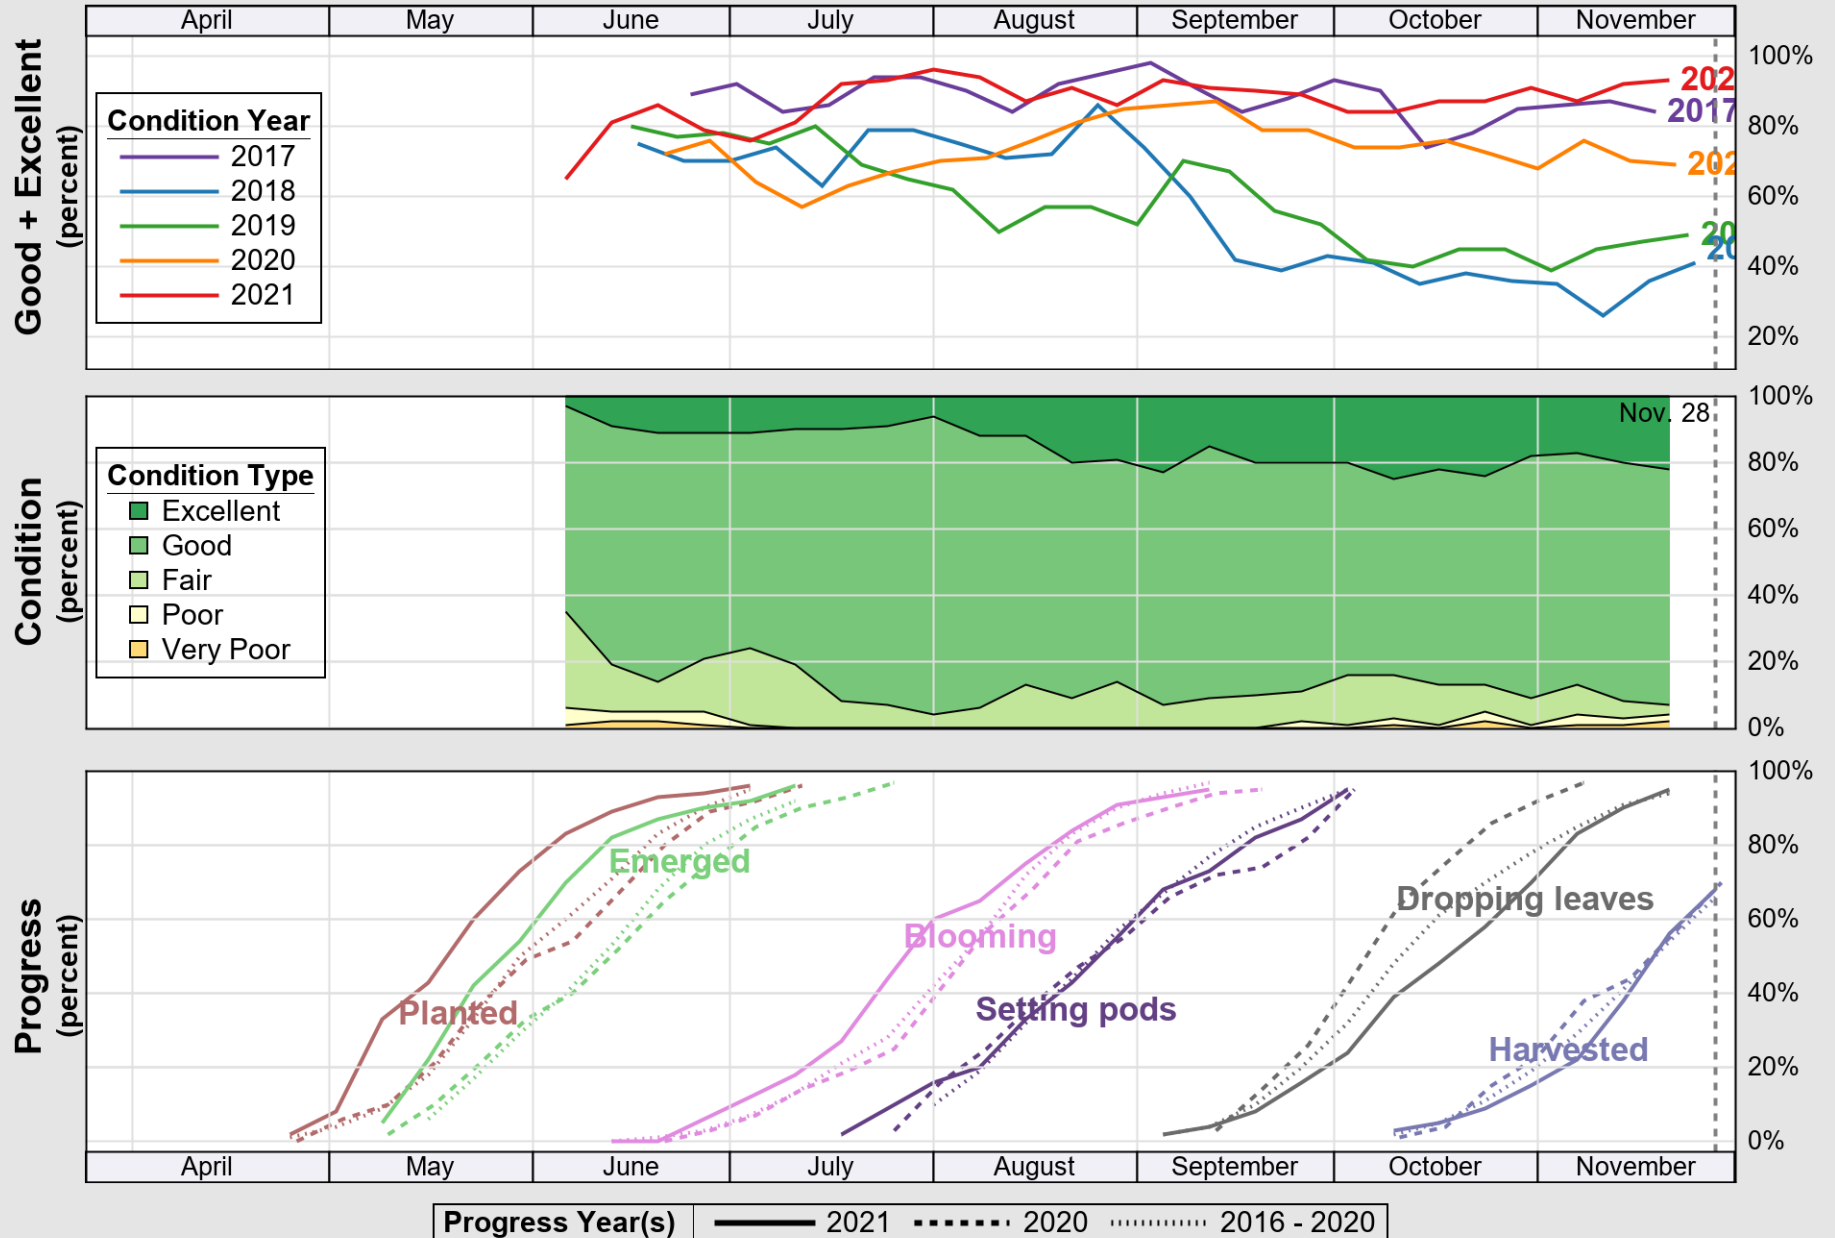

NASS

Source: National Agricultural Statistics Service (NASS), Crop Progress Report

USDA Crop Progress and Condition: Pasture and Range in South Carolina , 2021 NASS

Source: National Agricultural Statistics Service (NASS), Crop Progress Report

USDA

Crop Progress and Condition: Peanuts in South Carolina, 2021

NASS

Source: National Agricultural Statistics Service (NASS), Crop Progress Report

USDA

Crop Progress and Condition: Soybeans in South Carolina , 2021

NASS

Source: National Agricultural Statistics Service (NASS), Crop Progress Report

USDA

Crop Progress and Condition: Winter Wheat in South Carolina , 2021

NASS

Source: National Agricultural Statistics Service (NASS), Crop Progress Report