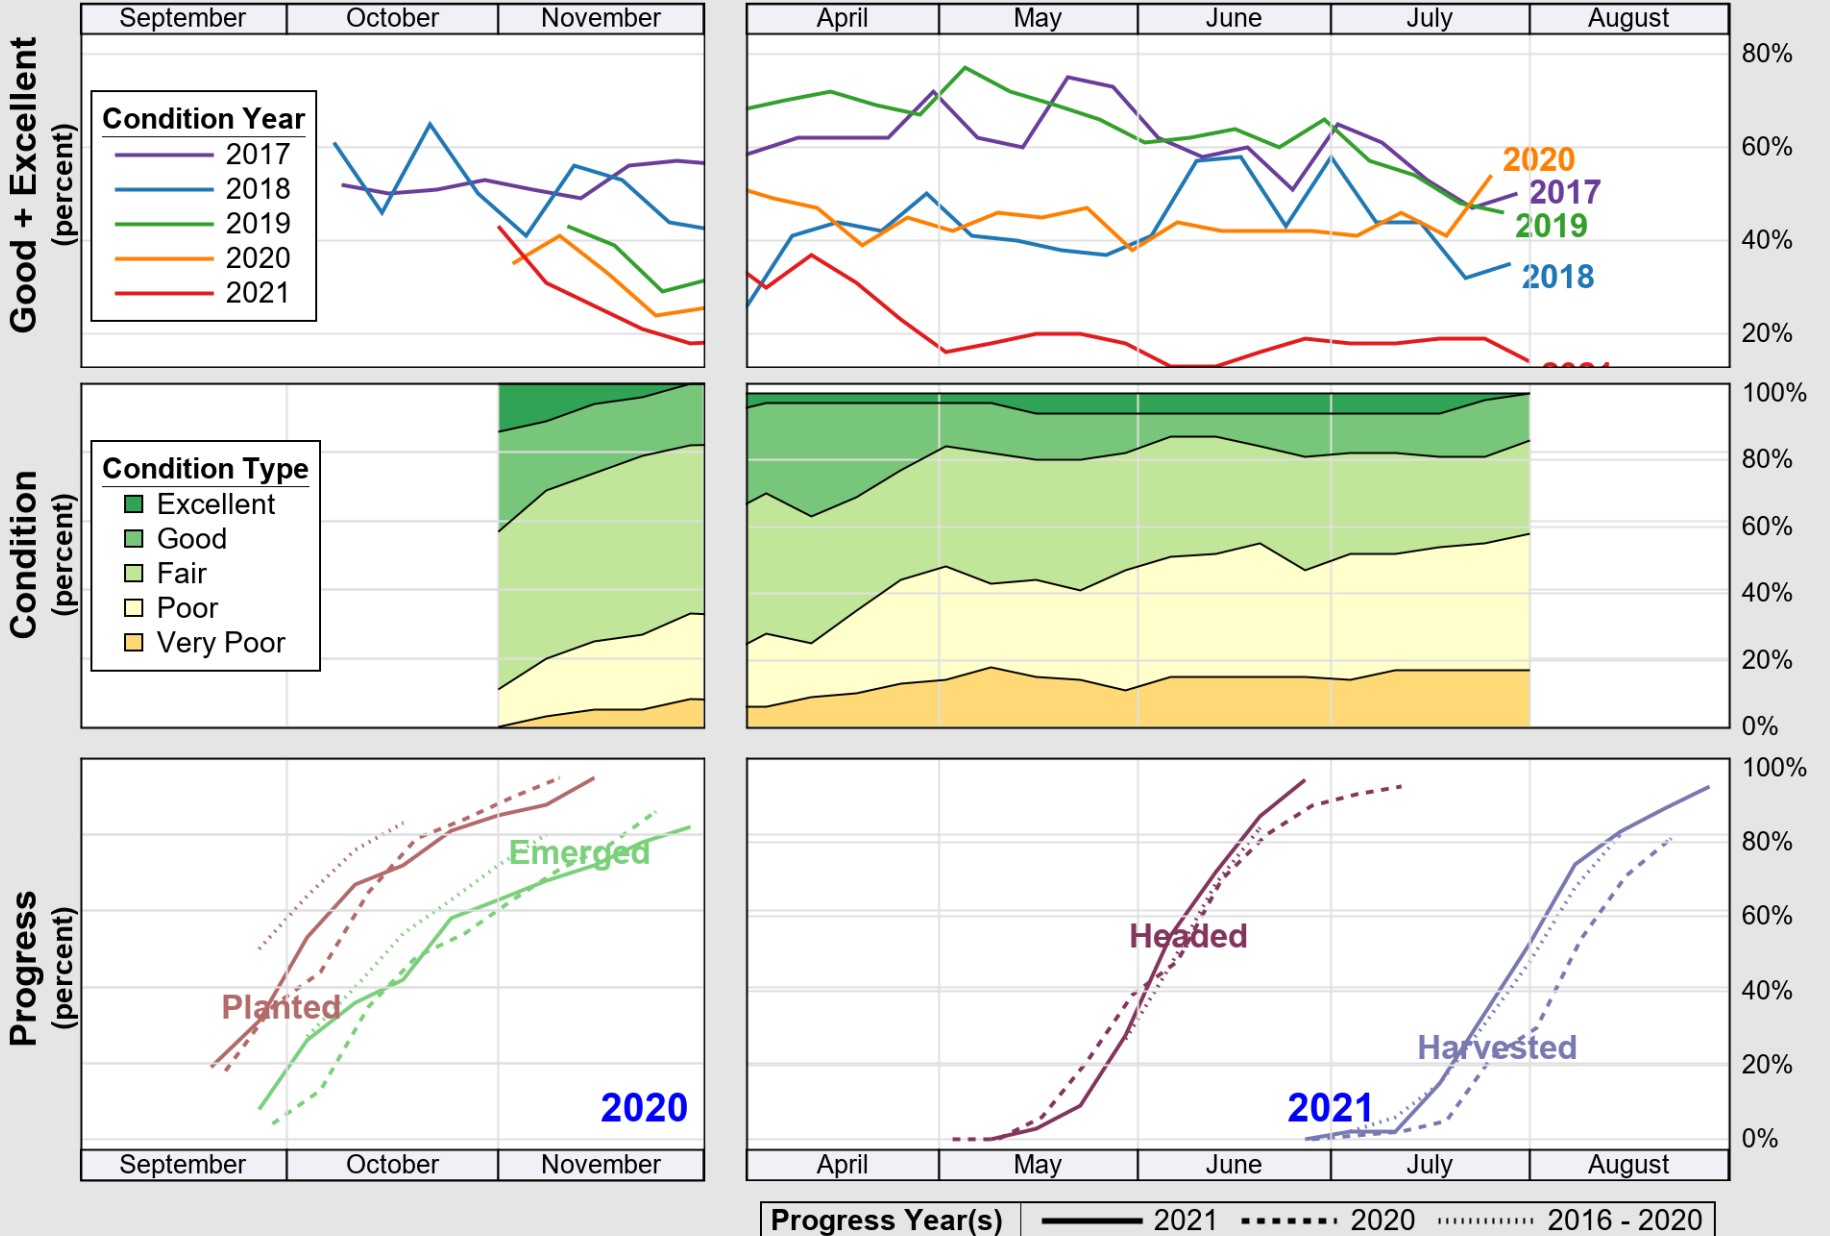

# Crop Progress and Condition: Corn in Utah , 2021

NASS

Source: National Agricultural Statistics Service (NASS), Crop Progress Report

USDA

# Crop Progress and Condition: Pasture and Range in Utah , 2021

NASS

Source: National Agricultural Statistics Service (NASS), Crop Progress Report

USDA

# Crop Progress and Condition: Winter Wheat in Utah , 2021

NASS

Source: National Agricultural Statistics Service (NASS), Crop Progress Report