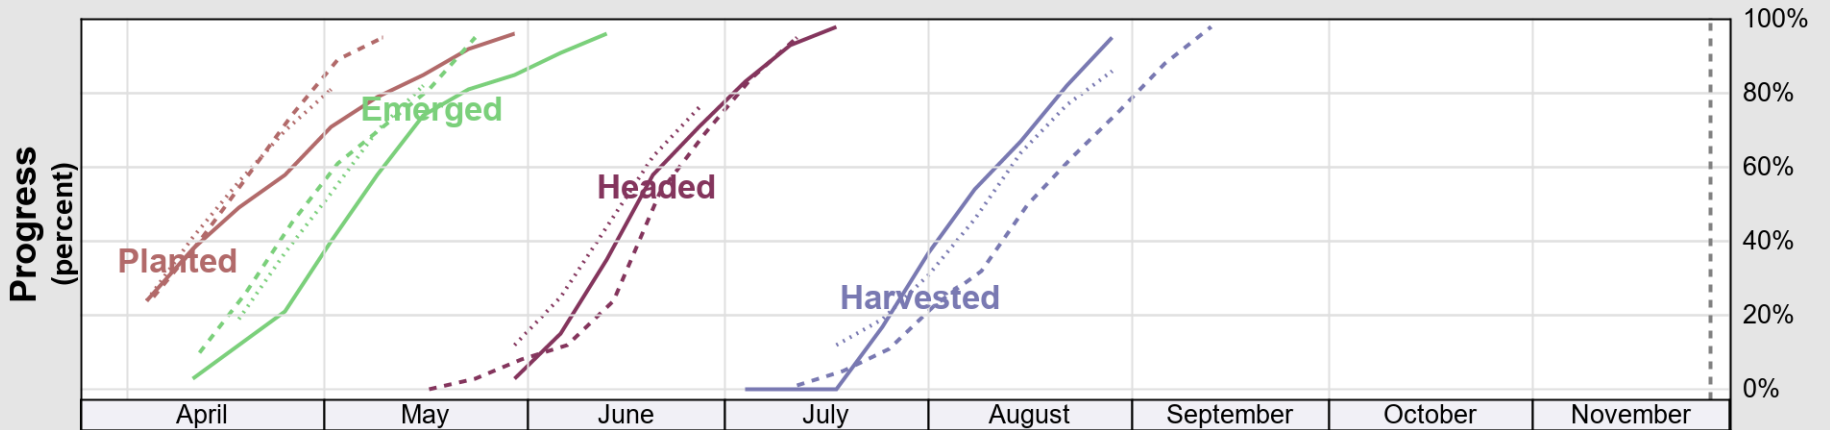

### Crop Progress and Condition: Barley in Utah , 2021

NASS

**Progress Year(s)**    — 2021    ..... 2020    ..... 2016 - 2020

Source: National Agricultural Statistics Service (NASS), Crop Progress Report