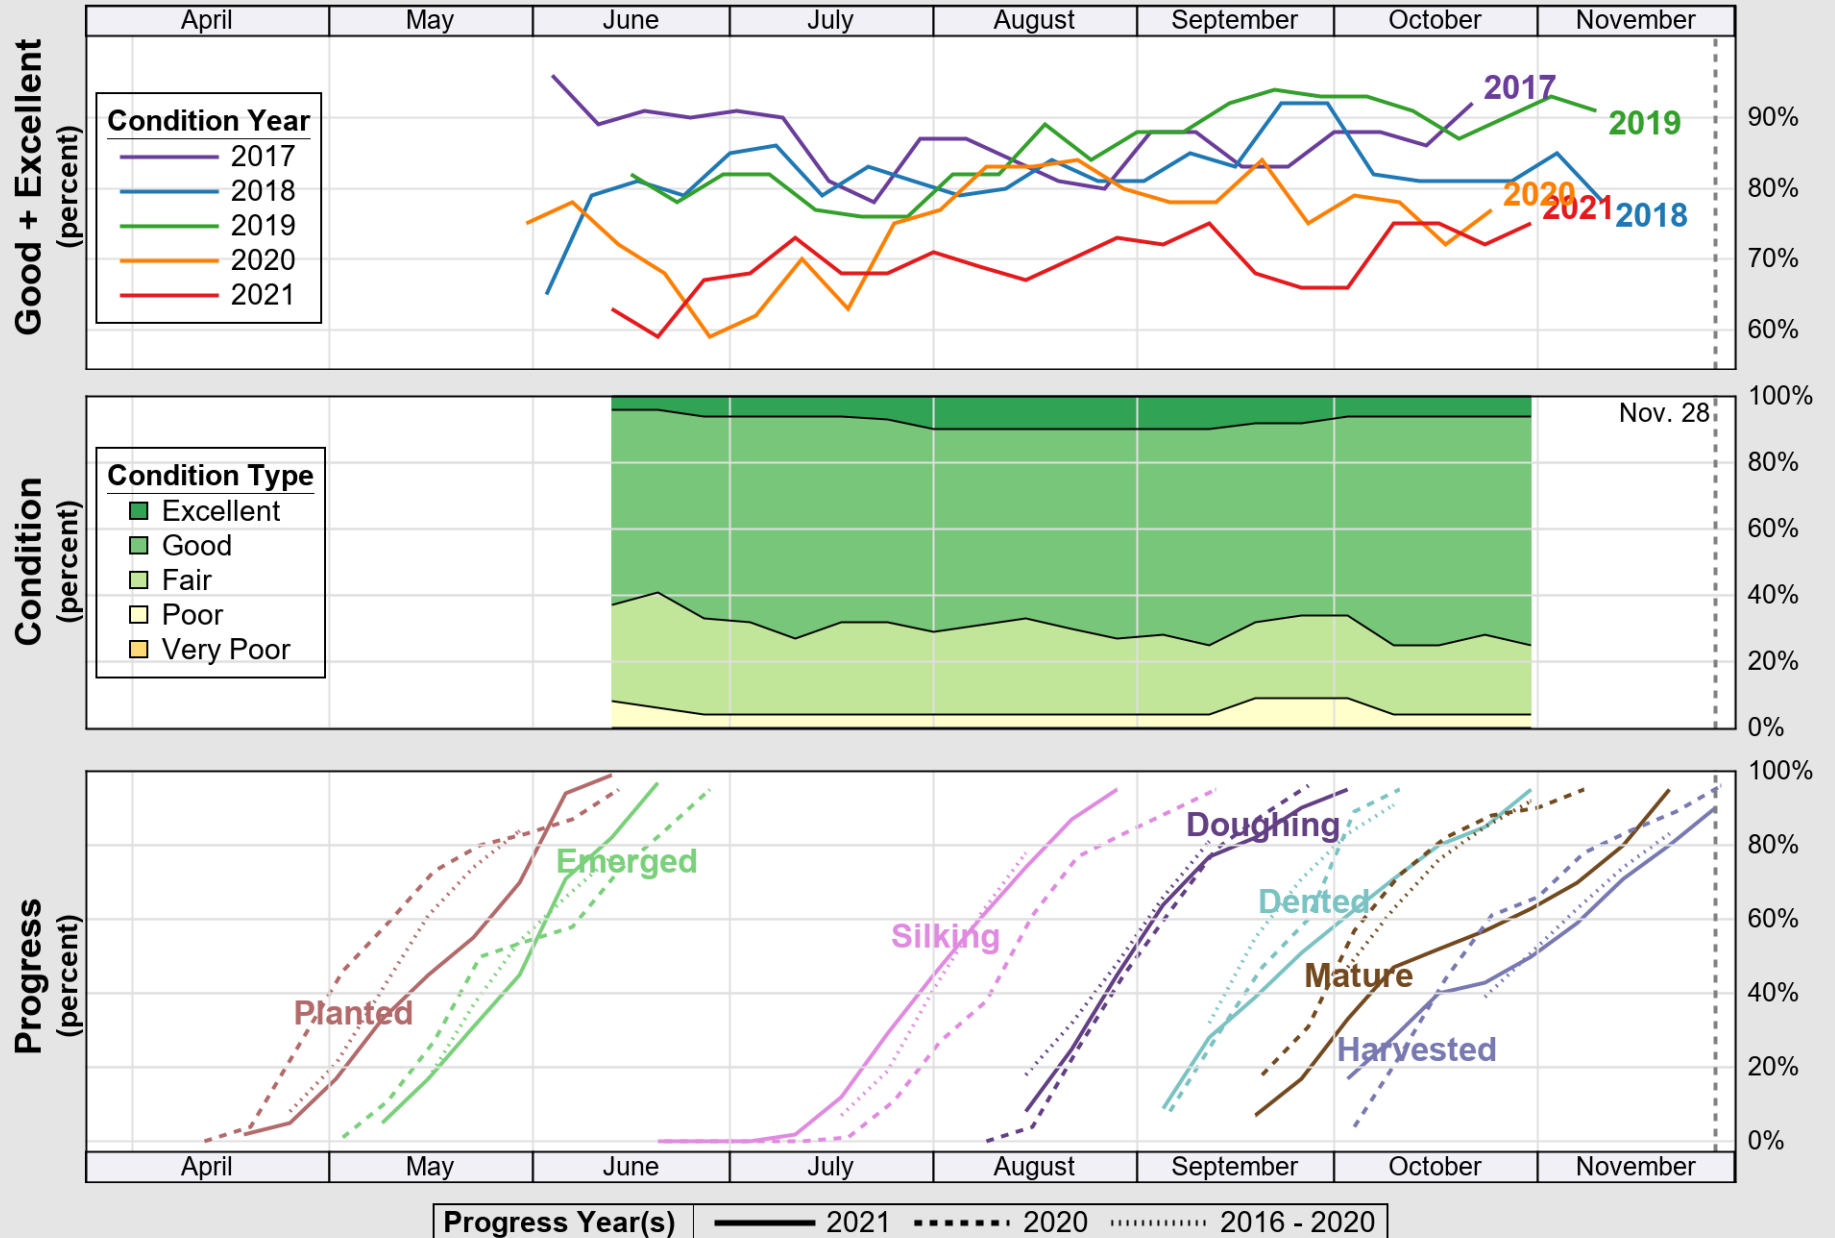

### Crop Progress and Condition: Barley in Utah , 2021

NASS

**Progress Year(s)**    — 2021    ..... 2020    ..... 2016 - 2020

Source: National Agricultural Statistics Service (NASS), Crop Progress Report

# Crop Progress and Condition: Corn in Utah , 2021

NASS

Source: National Agricultural Statistics Service (NASS), Crop Progress Report

USDA