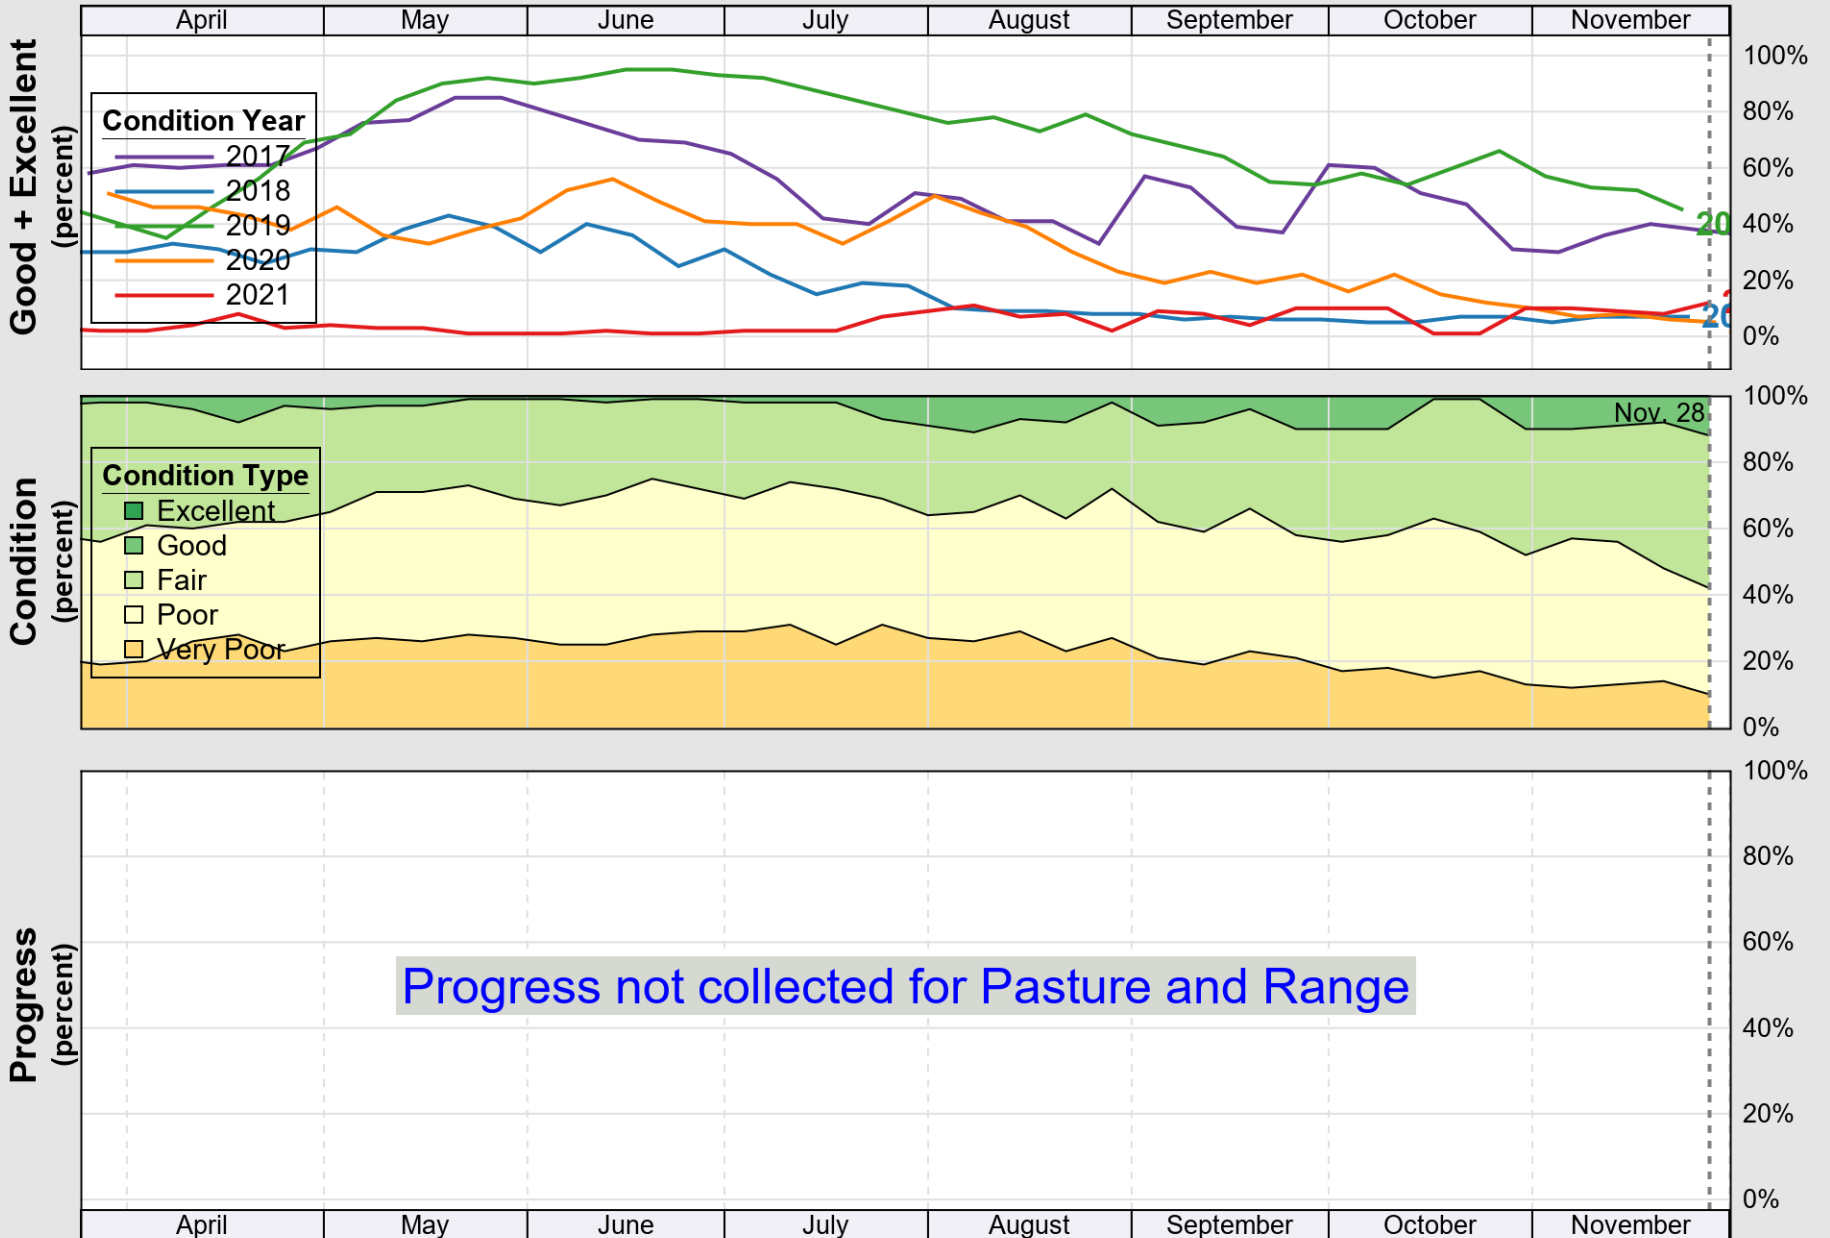

# Crop Progress and Condition: Corn in Utah , 2021

NASS

Source: National Agricultural Statistics Service (NASS), Crop Progress Report

USDA

# Crop Progress and Condition: Pasture and Range in Utah , 2021

NASS

Source: National Agricultural Statistics Service (NASS), Crop Progress Report

USDA

# Crop Progress and Condition: Winter Wheat in Utah , 2021

NASS

Source: National Agricultural Statistics Service (NASS), Crop Progress Report