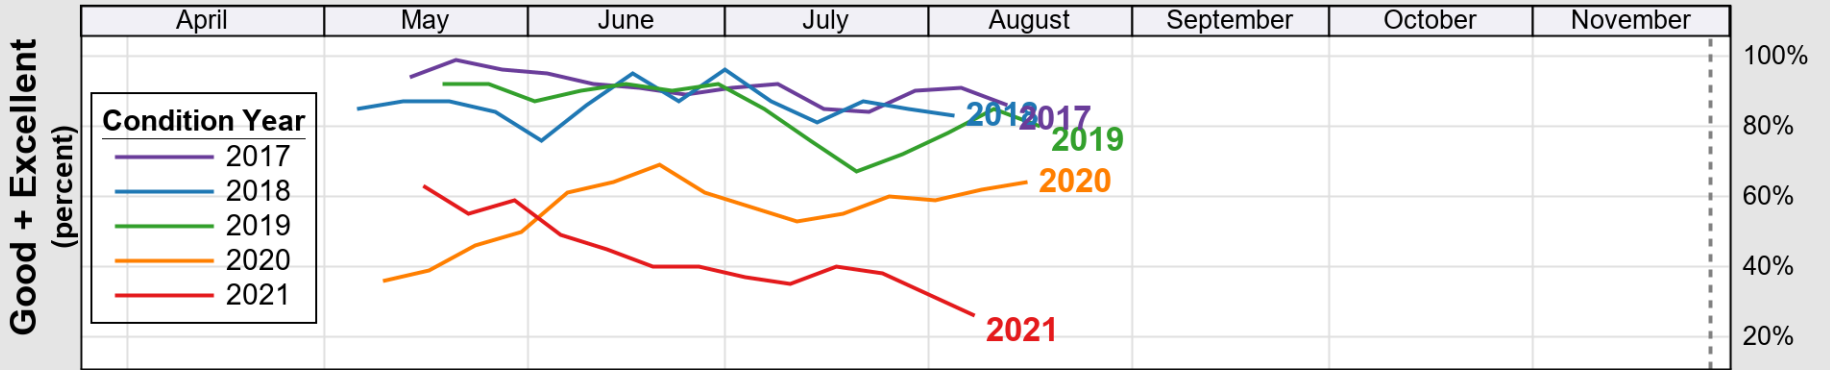

### Crop Progress and Condition: Barley in Utah , 2021

NASS

**Progress Year(s)**    — 2021    ..... 2020    ..... 2016 - 2020

Source: National Agricultural Statistics Service (NASS), Crop Progress Report