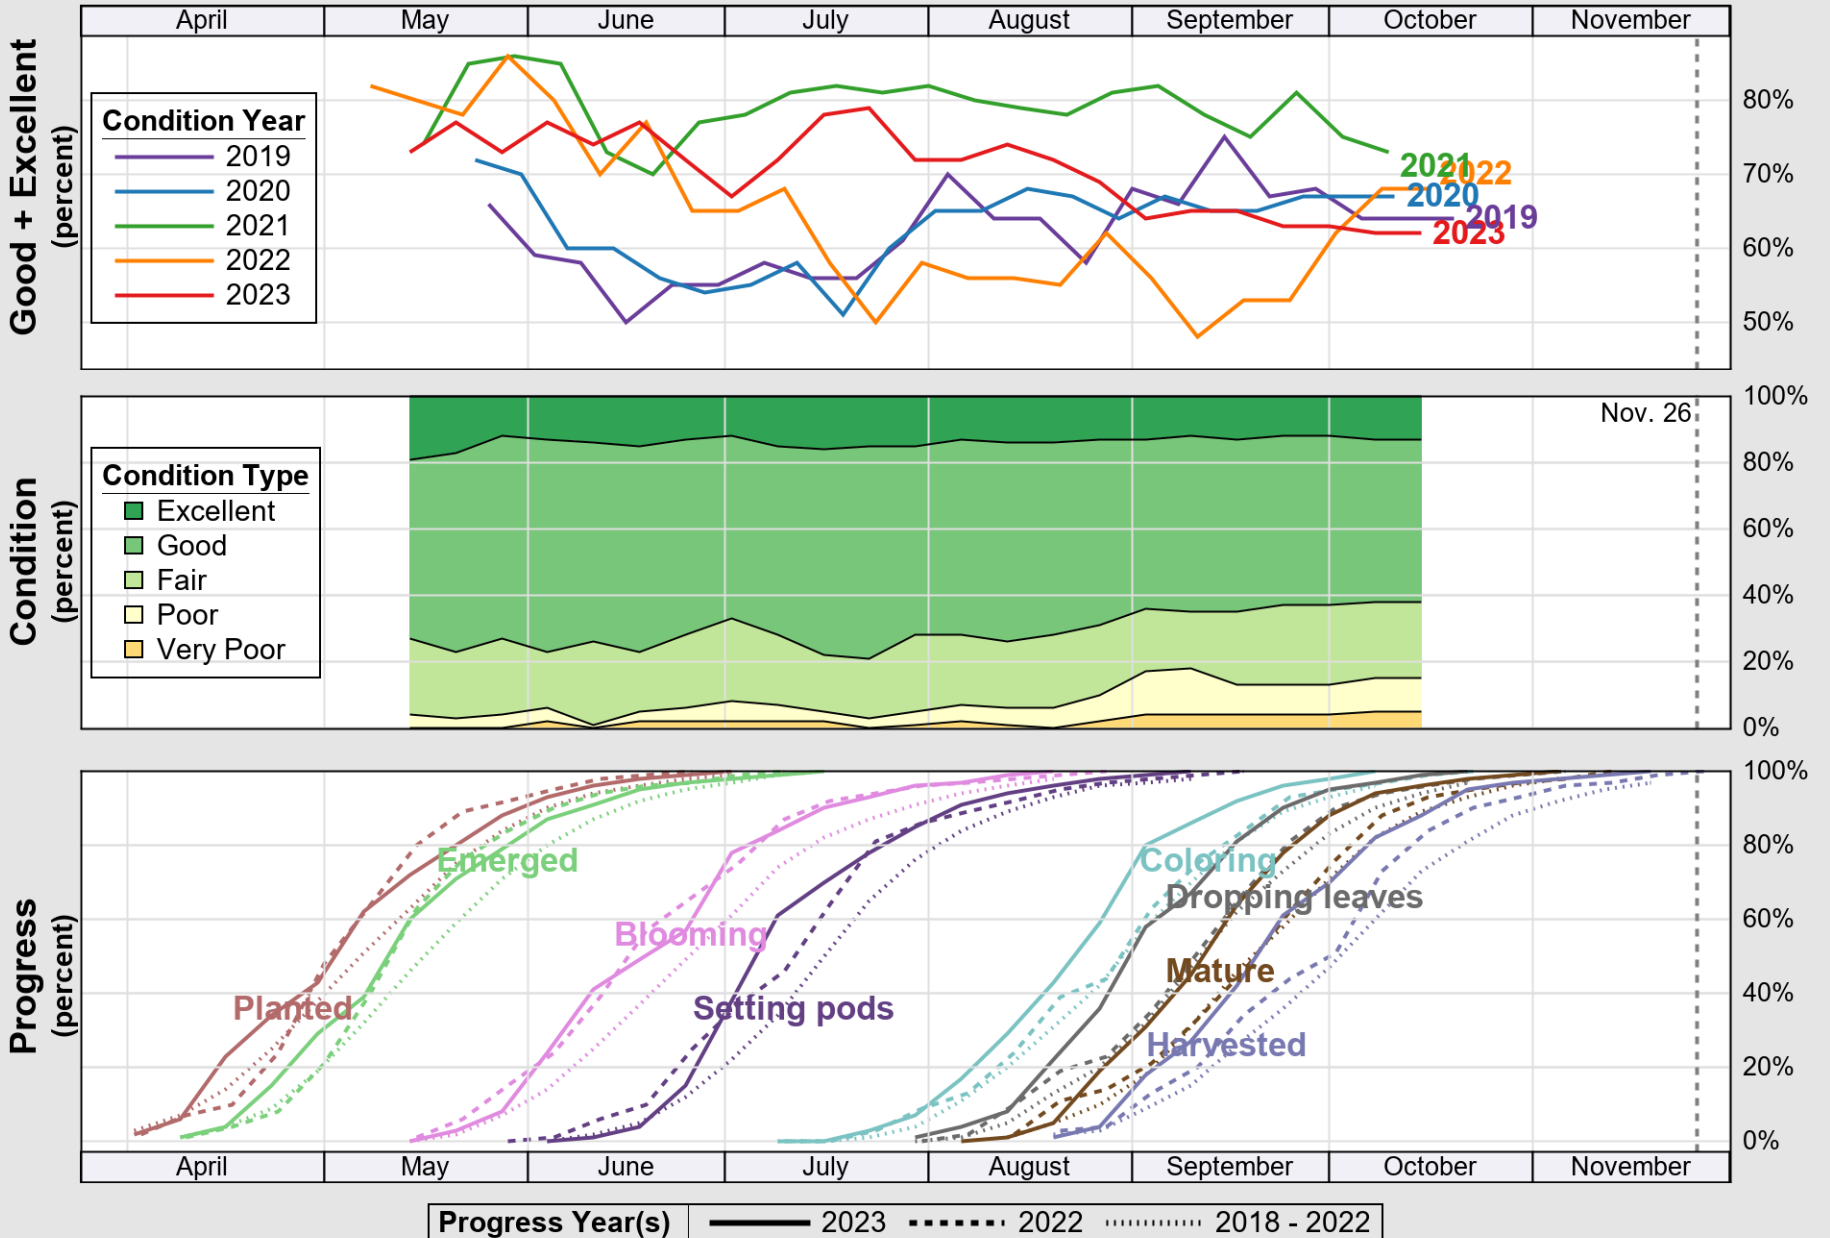

NASS

Source: National Agricultural Statistics Service (NASS), Crop Progress Report

Source: National Agricultural Statistics Service (NASS), Crop Progress Report

USDA

Crop Progress and Condition: Peanuts in Mississippi, 2023

NASS

Source: National Agricultural Statistics Service (NASS), Crop Progress Report

USDA

Crop Progress and Condition: Rice in Mississippi , 2023

NASS

Progress Year(s) ——— 2023 2022 2018 - 2022

Source: National Agricultural Statistics Service (NASS), Crop Progress Report

USDA

Crop Progress and Condition: Soybeans in Mississippi , 2023

NASS

Source: National Agricultural Statistics Service (NASS), Crop Progress Report

USDA

Crop Progress and Condition: Winter Wheat in Mississippi, 2023