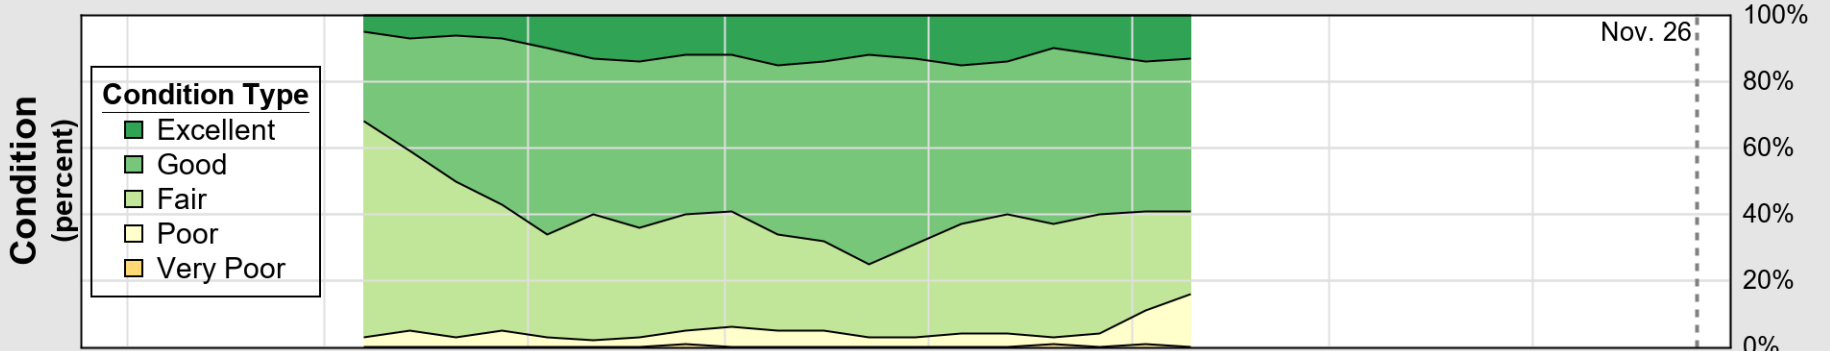

NASS

Source: National Agricultural Statistics Service (NASS), Crop Progress Report

USDA

Crop Progress and Condition: Rice in Mississippi , 2023

NASS

Progress Year(s) ——— 2023 2022 2018 - 2022

Source: National Agricultural Statistics Service (NASS), Crop Progress Report