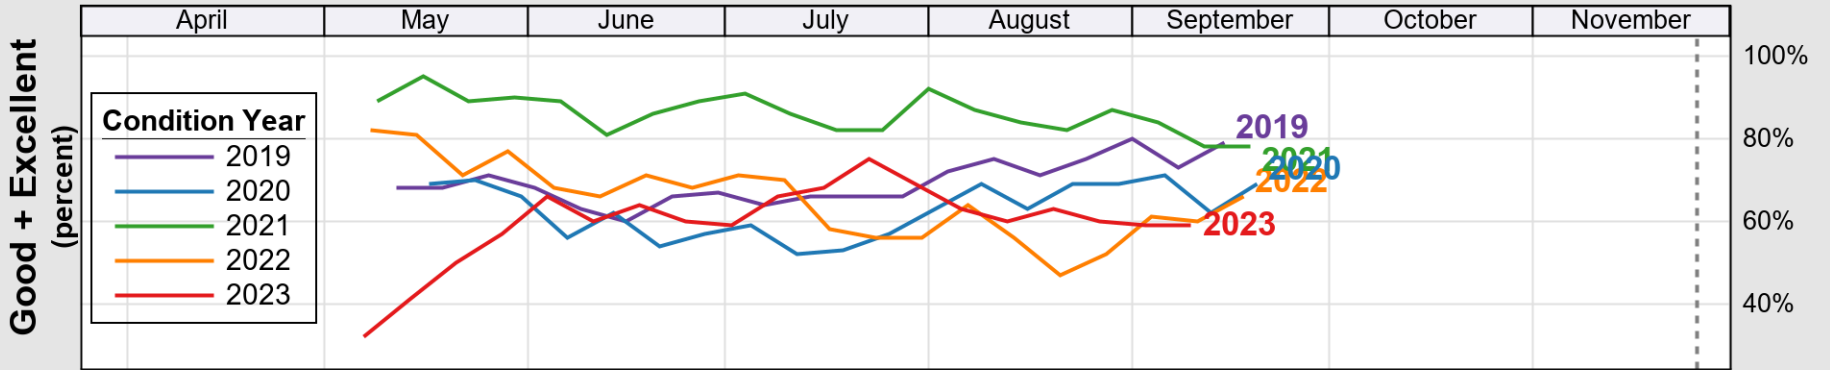

NASS

Source: National Agricultural Statistics Service (NASS), Crop Progress Report

USDA

Crop Progress and Condition: Rice in Mississippi , 2023

NASS

Progress Year(s) ——— 2023 2022 2018 - 2022

Source: National Agricultural Statistics Service (NASS), Crop Progress Report