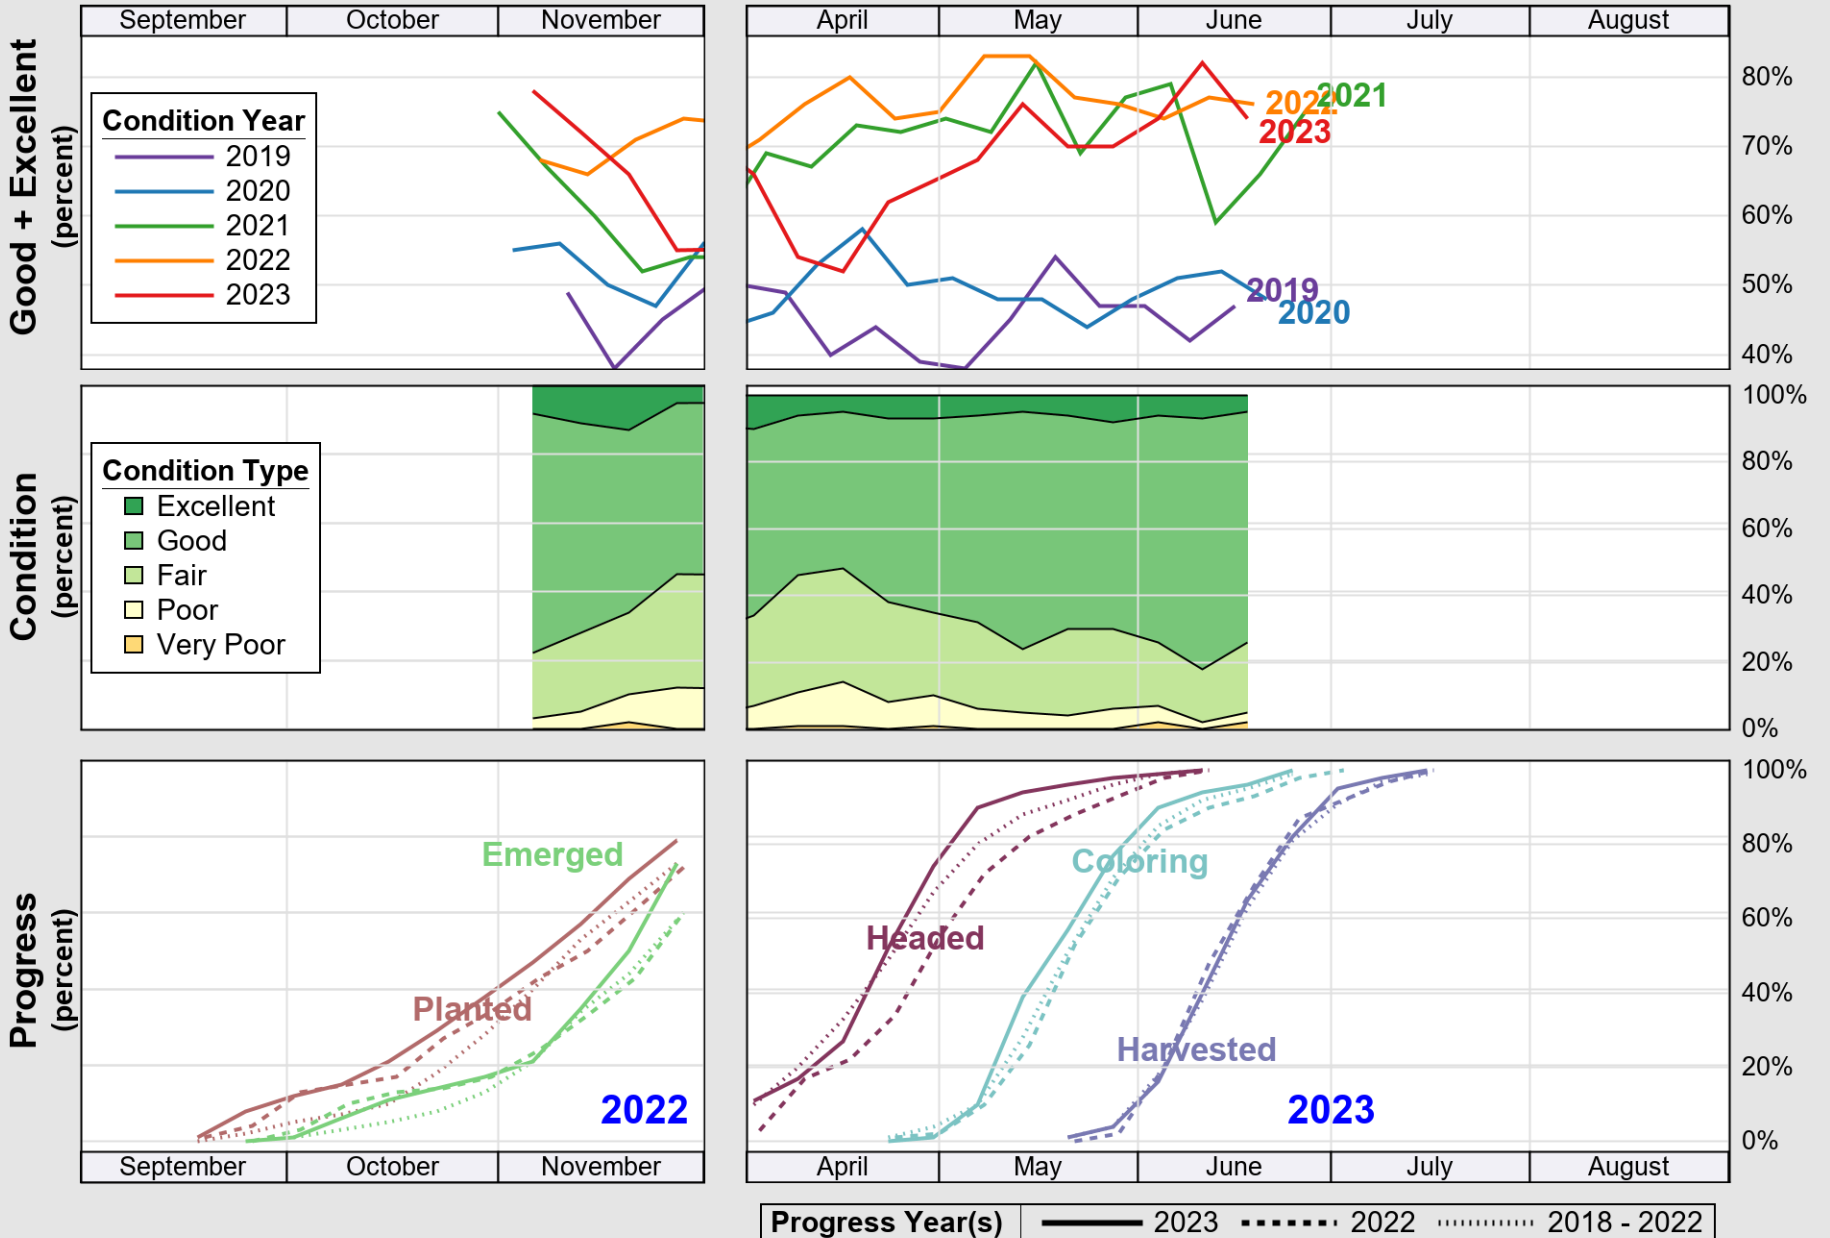

NASS

Source: National Agricultural Statistics Service (NASS), Crop Progress Report

USDA

Crop Progress and Condition: Rice in Mississippi , 2023

NASS

Progress Year(s) ——— 2023 2022 2018 - 2022

Source: National Agricultural Statistics Service (NASS), Crop Progress Report

USDA

Crop Progress and Condition: Soybeans in Mississippi , 2023

NASS

Source: National Agricultural Statistics Service (NASS), Crop Progress Report

USDA

Crop Progress and Condition: Winter Wheat in Mississippi, 2023

NASS

Source: National Agricultural Statistics Service (NASS), Crop Progress Report