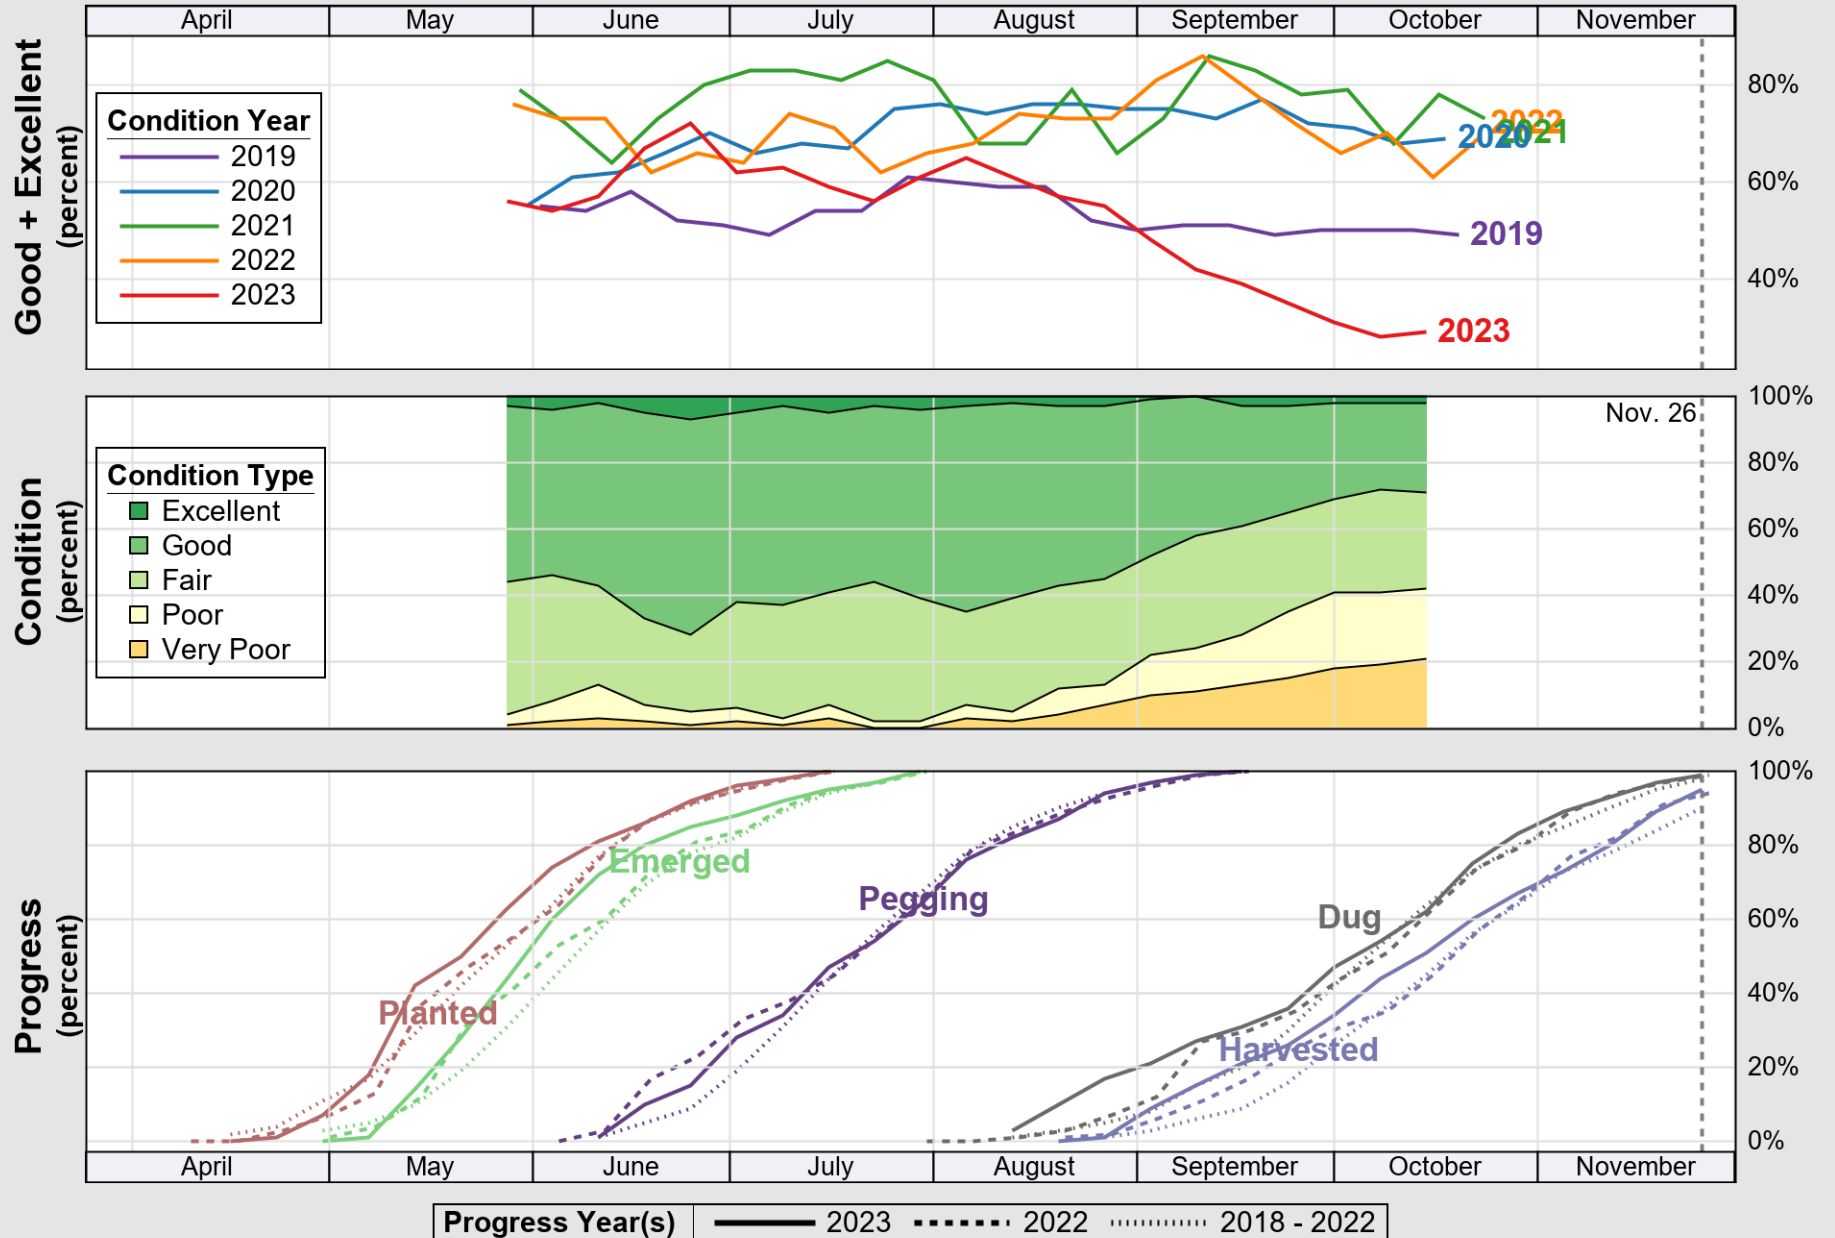

USDA

Crop Progress and Condition: Corn in Mississippi , 2023

NASS

Source: National Agricultural Statistics Service (NASS), Crop Progress Report

USDA

Crop Progress and Condition: Cotton in Mississippi, 2023

NASS

Source: National Agricultural Statistics Service (NASS), Crop Progress Report

Source: National Agricultural Statistics Service (NASS), Crop Progress Report

USDA

Crop Progress and Condition: Peanuts in Mississippi, 2023

NASS

Source: National Agricultural Statistics Service (NASS), Crop Progress Report

USDA

Crop Progress and Condition: Rice in Mississippi , 2023

NASS

Progress Year(s) ——— 2023 2022 2018 - 2022

Source: National Agricultural Statistics Service (NASS), Crop Progress Report

USDA

Crop Progress and Condition: Soybeans in Mississippi , 2023

NASS

Source: National Agricultural Statistics Service (NASS), Crop Progress Report

USDA

Crop Progress and Condition: Winter Wheat in Mississippi, 2023