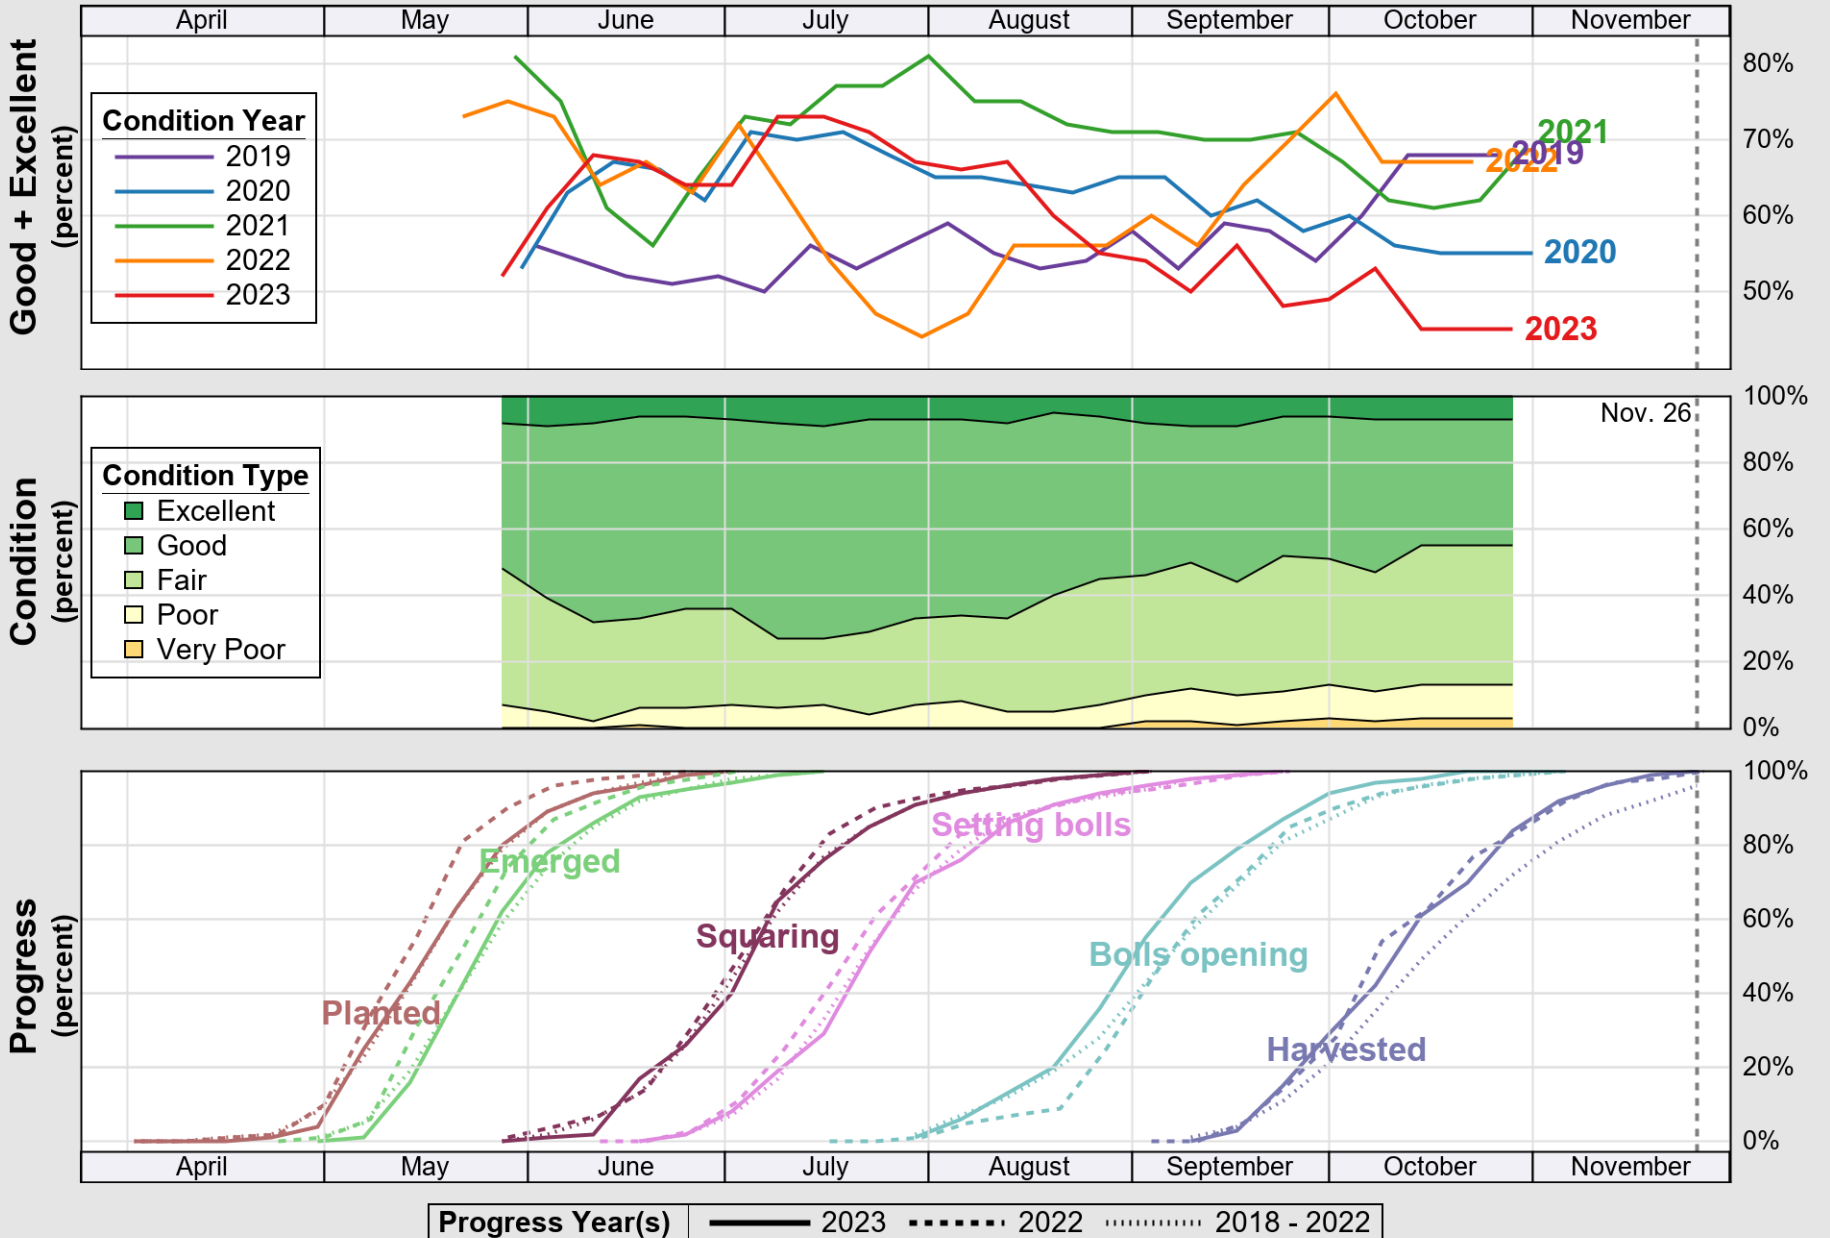

USDA

Crop Progress and Condition: Corn in Mississippi , 2023

NASS

Source: National Agricultural Statistics Service (NASS), Crop Progress Report

USDA

Crop Progress and Condition: Cotton in Mississippi, 2023

NASS

Source: National Agricultural Statistics Service (NASS), Crop Progress Report

Source: National Agricultural Statistics Service (NASS), Crop Progress Report

USDA

Crop Progress and Condition: Peanuts in Mississippi, 2023

NASS

Source: National Agricultural Statistics Service (NASS), Crop Progress Report

USDA

Crop Progress and Condition: Rice in Mississippi , 2023

NASS

Progress Year(s) ——— 2023 2022 2018 - 2022

Source: National Agricultural Statistics Service (NASS), Crop Progress Report