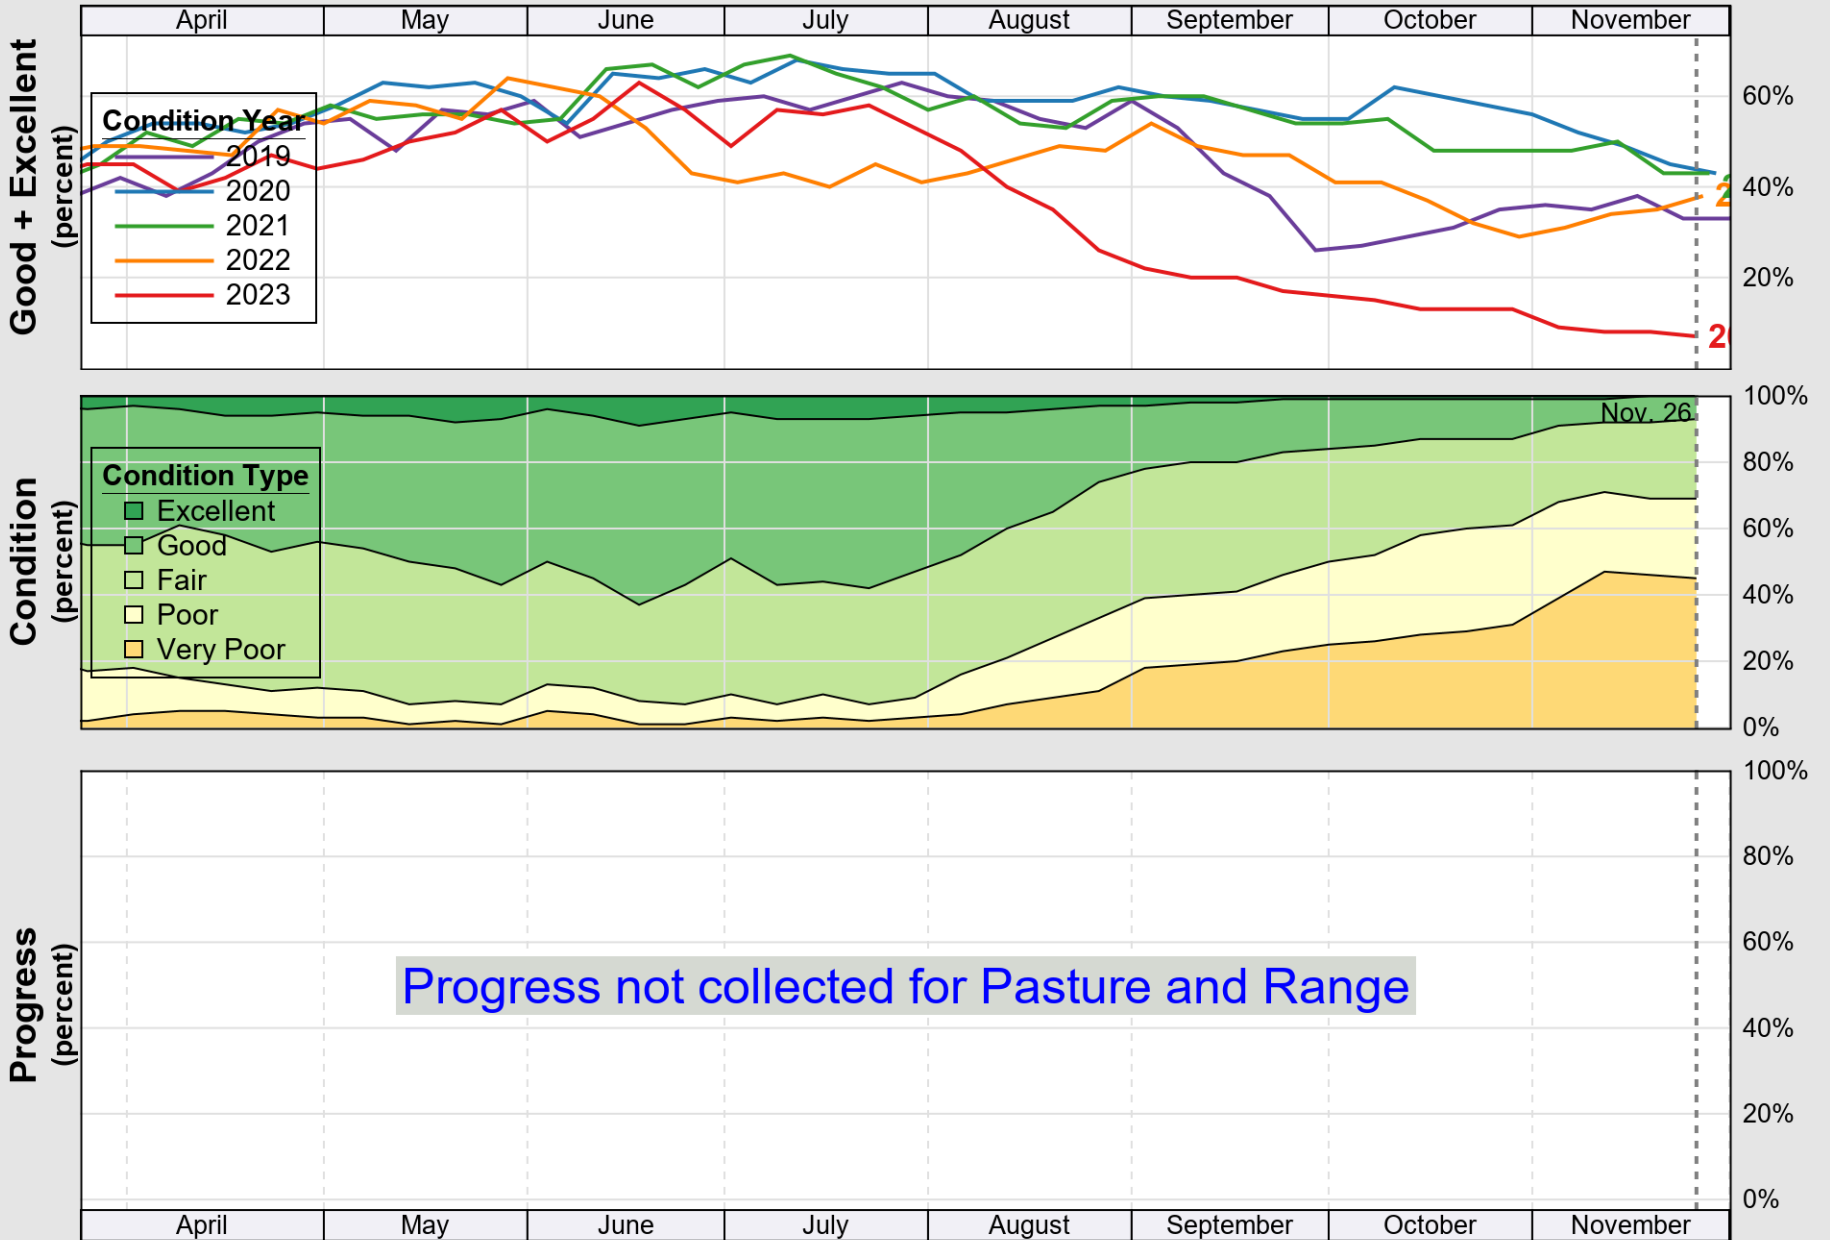

USDA

Crop Progress and Condition: Corn in Mississippi , 2023

NASS

Source: National Agricultural Statistics Service (NASS), Crop Progress Report

USDA

Crop Progress and Condition: Cotton in Mississippi, 2023

NASS

Source: National Agricultural Statistics Service (NASS), Crop Progress Report

Source: National Agricultural Statistics Service (NASS), Crop Progress Report

USDA

Crop Progress and Condition: Peanuts in Mississippi, 2023

NASS

Source: National Agricultural Statistics Service (NASS), Crop Progress Report

USDA

Crop Progress and Condition: Rice in Mississippi , 2023

NASS

Progress Year(s) ——— 2023 2022 2018 - 2022

Source: National Agricultural Statistics Service (NASS), Crop Progress Report