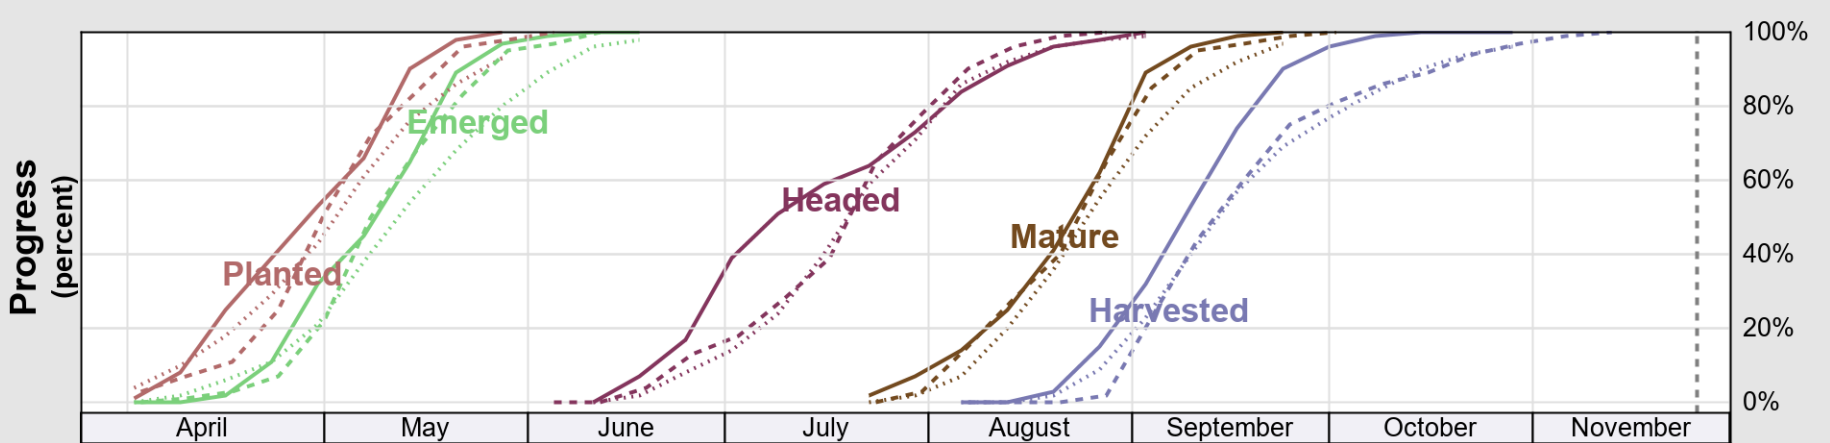

NASS

Source: National Agricultural Statistics Service (NASS), Crop Progress Report

USDA

Crop Progress and Condition: Rice in Mississippi , 2023

NASS

Progress Year(s) ——— 2023 2022 2018 - 2022

Source: National Agricultural Statistics Service (NASS), Crop Progress Report

USDA

Crop Progress and Condition: Soybeans in Mississippi , 2023

NASS

Source: National Agricultural Statistics Service (NASS), Crop Progress Report

USDA

Crop Progress and Condition: Winter Wheat in Mississippi, 2023