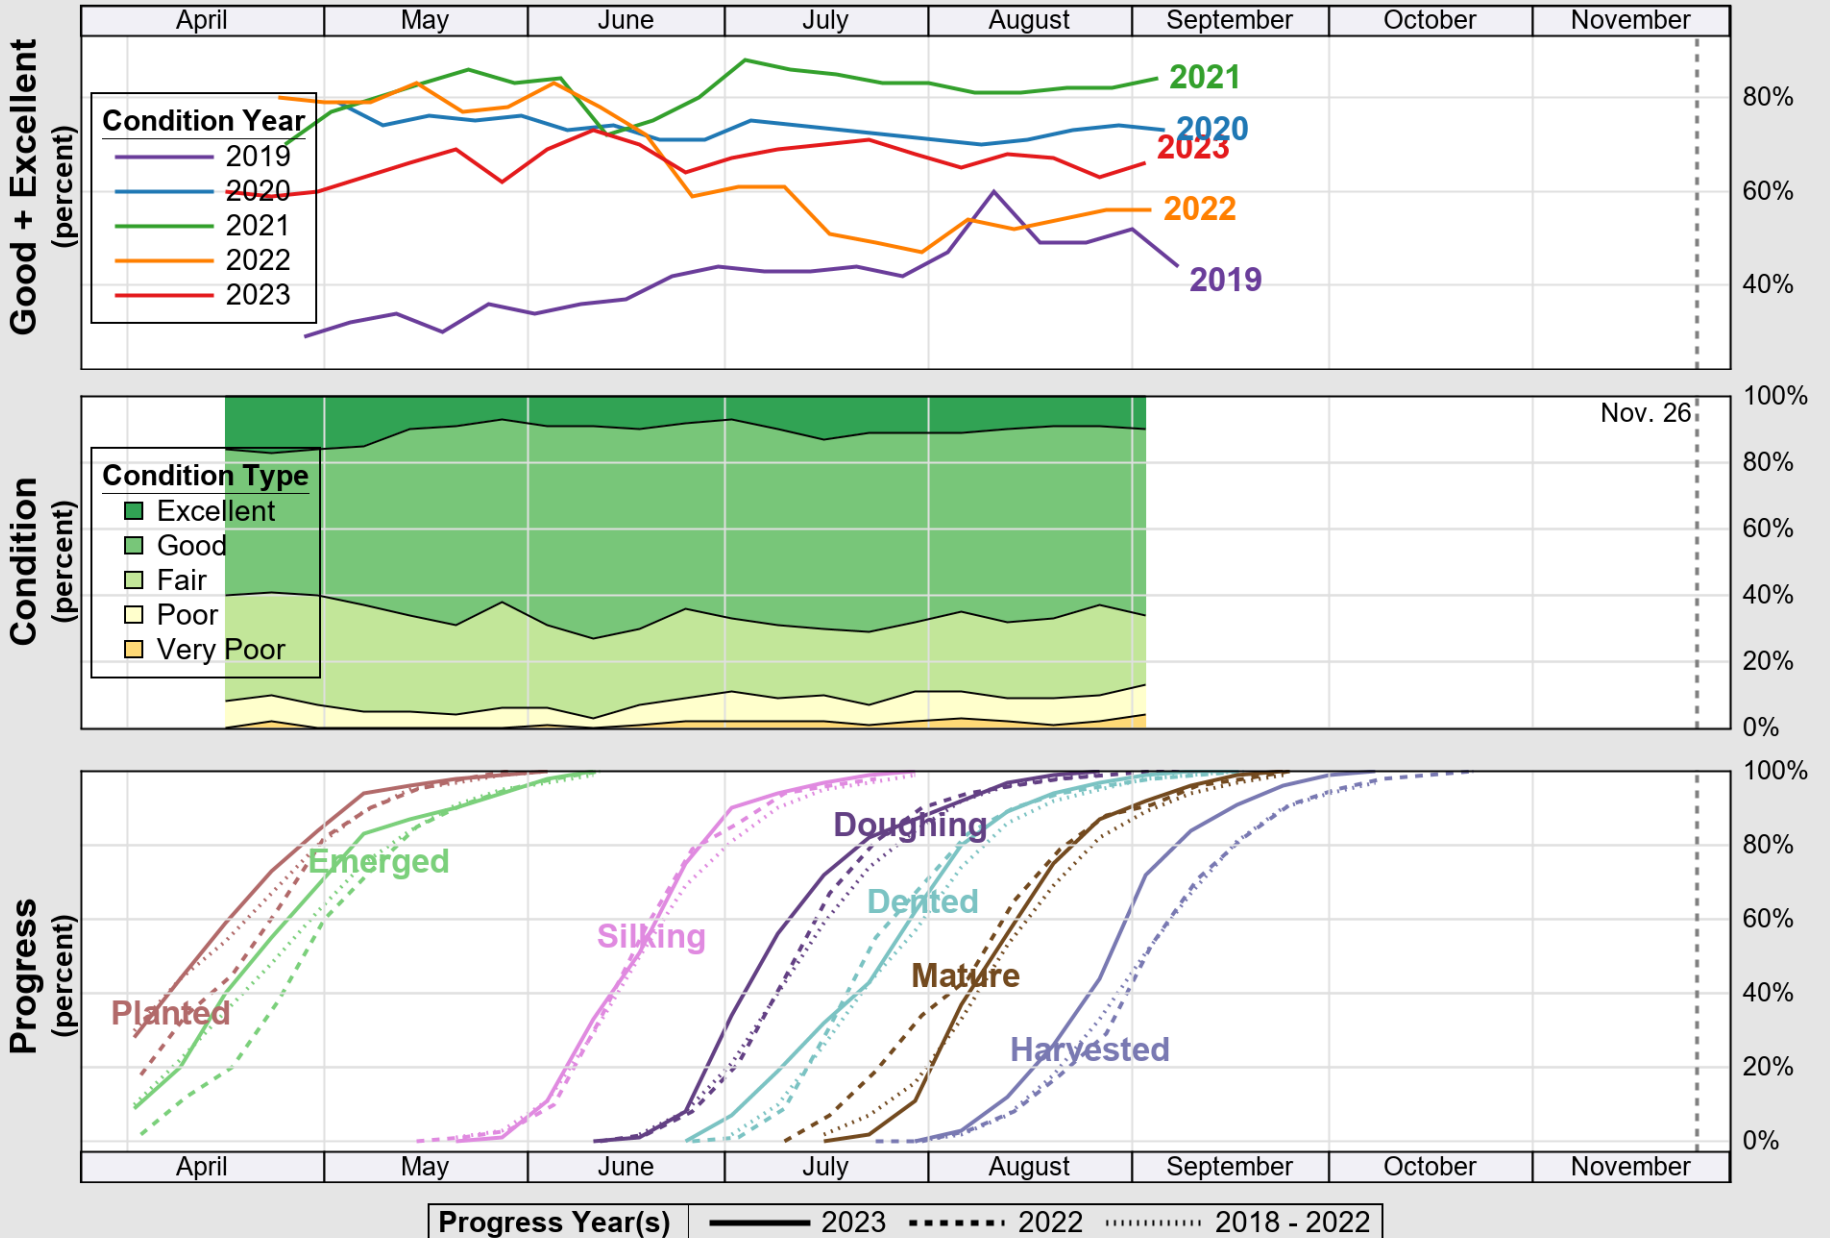

USDA

Crop Progress and Condition: Corn in Mississippi , 2023

NASS

Source: National Agricultural Statistics Service (NASS), Crop Progress Report

USDA

Crop Progress and Condition: Cotton in Mississippi, 2023

NASS

Source: National Agricultural Statistics Service (NASS), Crop Progress Report

Source: National Agricultural Statistics Service (NASS), Crop Progress Report

USDA

Crop Progress and Condition: Peanuts in Mississippi, 2023

NASS

Source: National Agricultural Statistics Service (NASS), Crop Progress Report

USDA

Crop Progress and Condition: Rice in Mississippi , 2023

NASS

Progress Year(s) ——— 2023 2022 2018 - 2022

Source: National Agricultural Statistics Service (NASS), Crop Progress Report