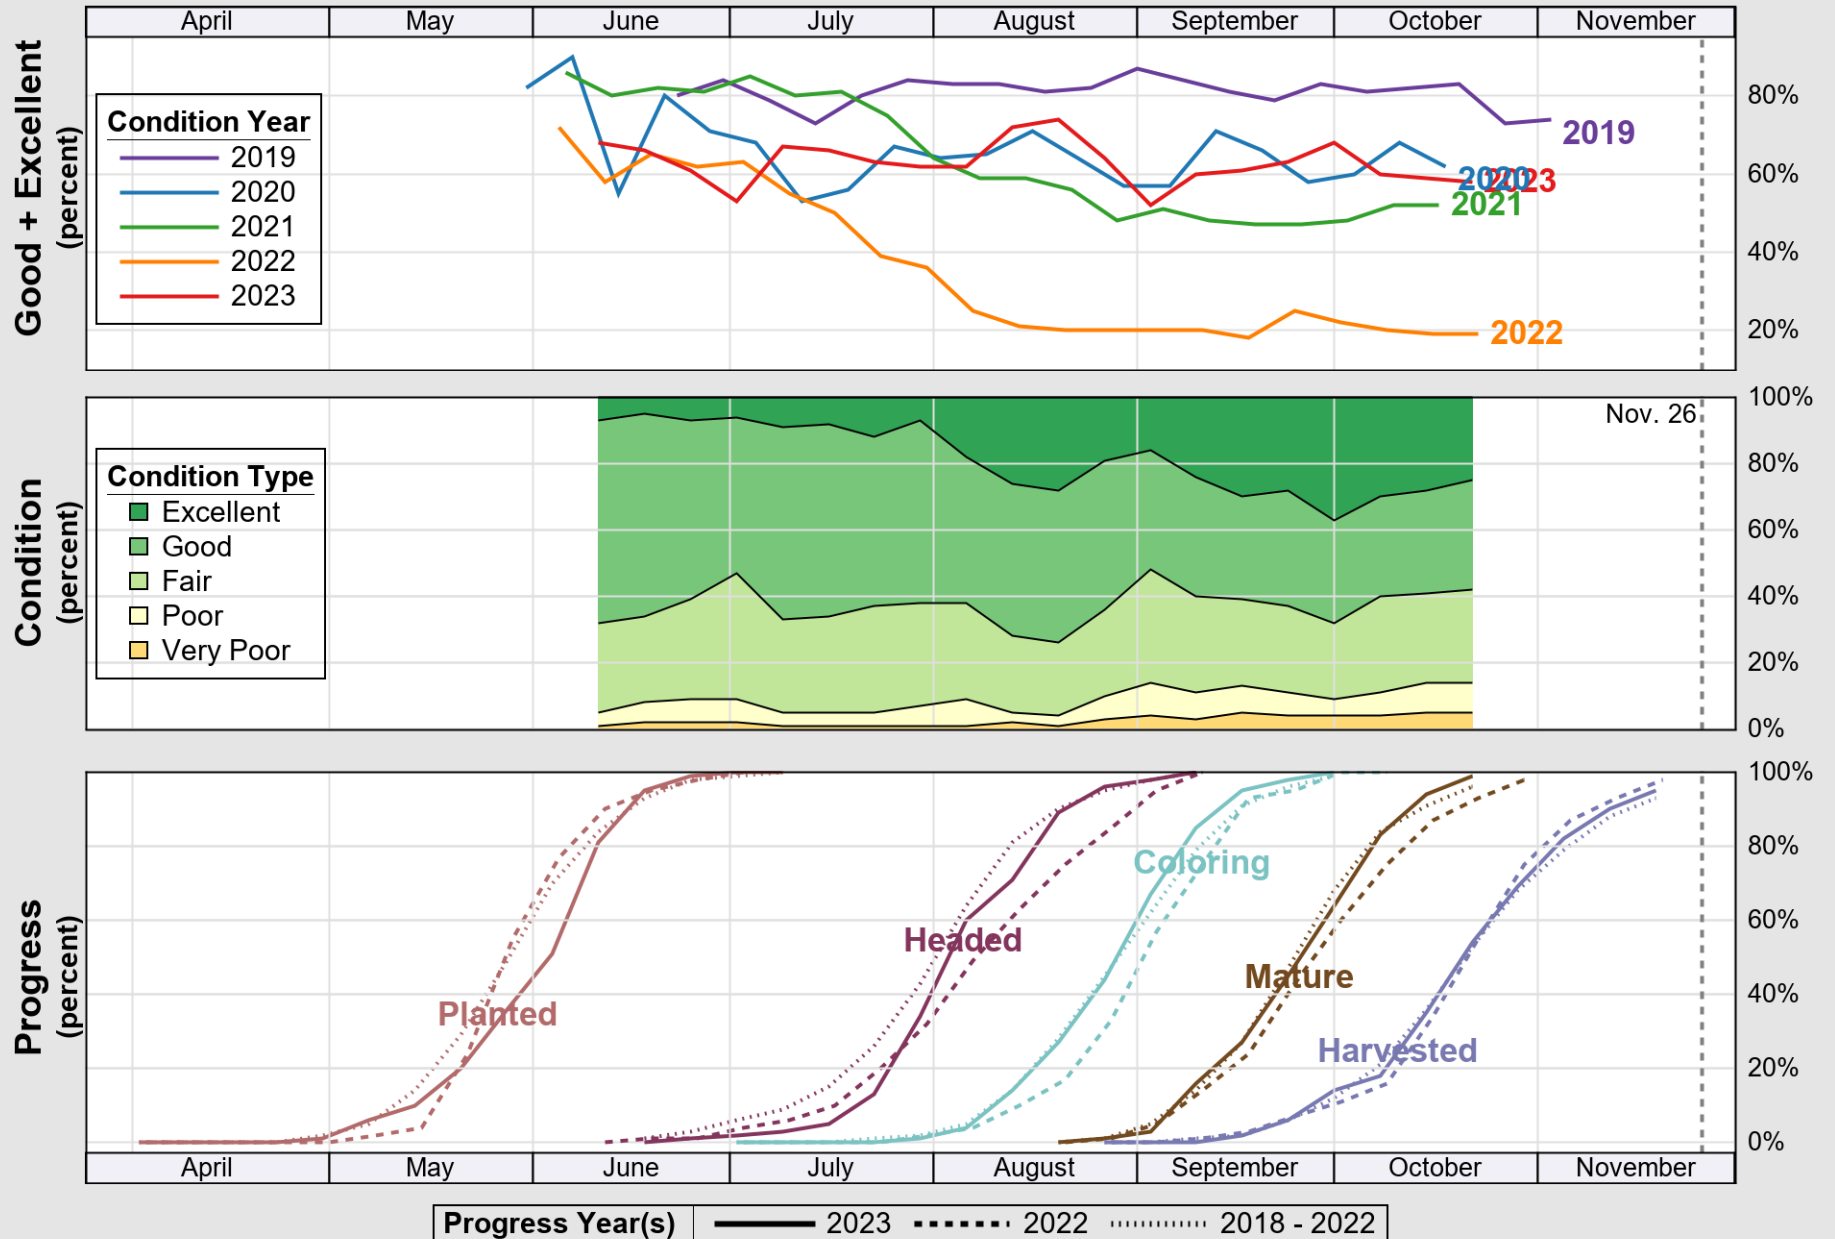

USDA

Crop Progress and Condition: Corn in Nebraska , 2023

NASS

Source: National Agricultural Statistics Service (NASS), Crop Progress Report

USDA

Crop Progress and Condition: Oats in Nebraska , 2023

NASS

Source: National Agricultural Statistics Service (NASS), Crop Progress Report

USDA

Crop Progress and Condition: Pasture and Range in Nebraska , 2023

NASS

Source: National Agricultural Statistics Service (NASS), Crop Progress Report

USDA

Crop Progress and Condition: Sorghum in Nebraska , 2023

NASS

Source: National Agricultural Statistics Service (NASS), Crop Progress Report

USDA

Crop Progress and Condition: Soybeans in Nebraska , 2023

NASS

Source: National Agricultural Statistics Service (NASS), Crop Progress Report

USDA

Crop Progress and Condition: Winter Wheat in Nebraska, 2023

NASS

Source: National Agricultural Statistics Service (NASS), Crop Progress Report