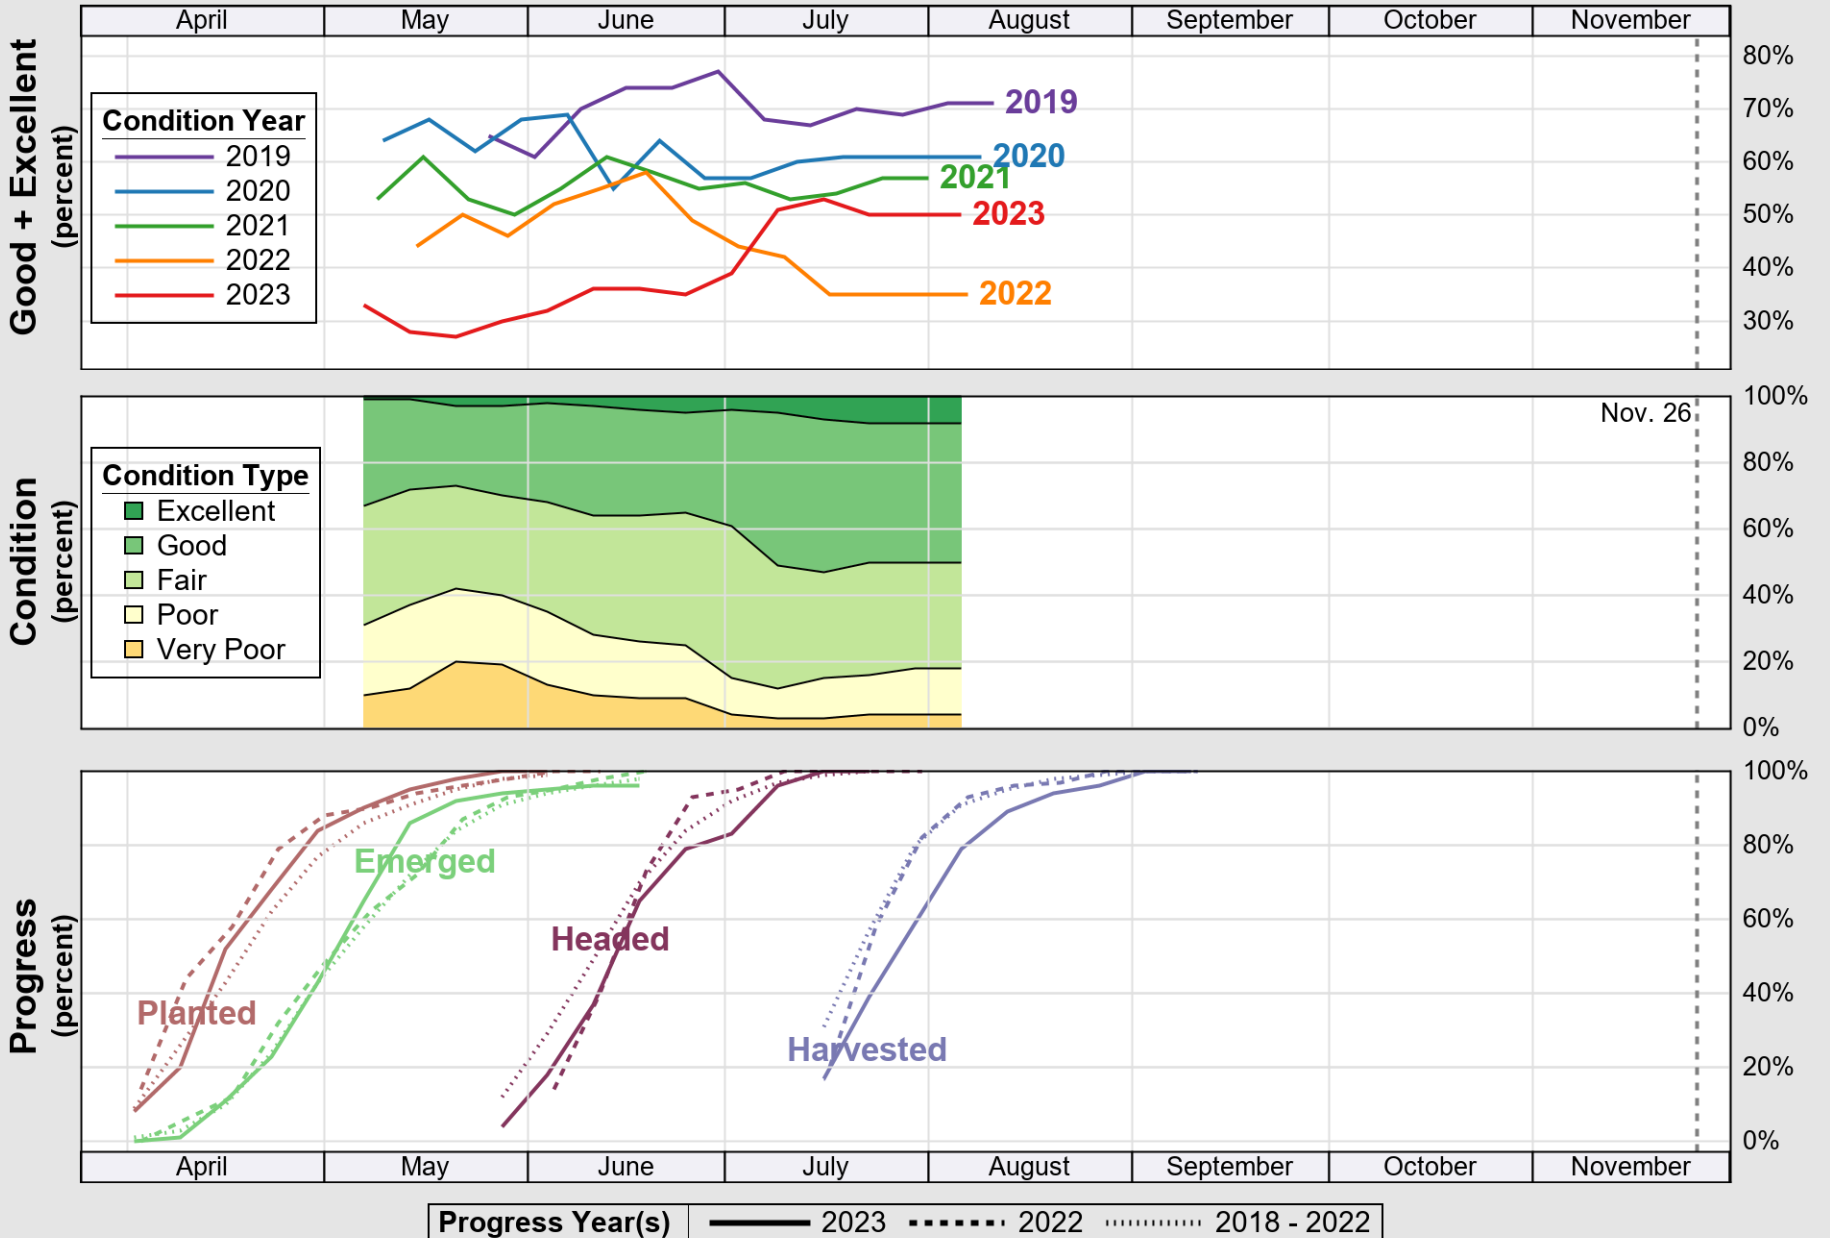

USDA

Crop Progress and Condition: Corn in Nebraska , 2023

NASS

Source: National Agricultural Statistics Service (NASS), Crop Progress Report

USDA

Crop Progress and Condition: Oats in Nebraska , 2023

NASS

Source: National Agricultural Statistics Service (NASS), Crop Progress Report

USDA

Crop Progress and Condition: Pasture and Range in Nebraska , 2023

NASS

Source: National Agricultural Statistics Service (NASS), Crop Progress Report

USDA

Crop Progress and Condition: Sorghum in Nebraska , 2023

NASS

Source: National Agricultural Statistics Service (NASS), Crop Progress Report

USDA

Crop Progress and Condition: Soybeans in Nebraska , 2023

NASS

Source: National Agricultural Statistics Service (NASS), Crop Progress Report

USDA

Crop Progress and Condition: Winter Wheat in Nebraska, 2023

NASS

Source: National Agricultural Statistics Service (NASS), Crop Progress Report