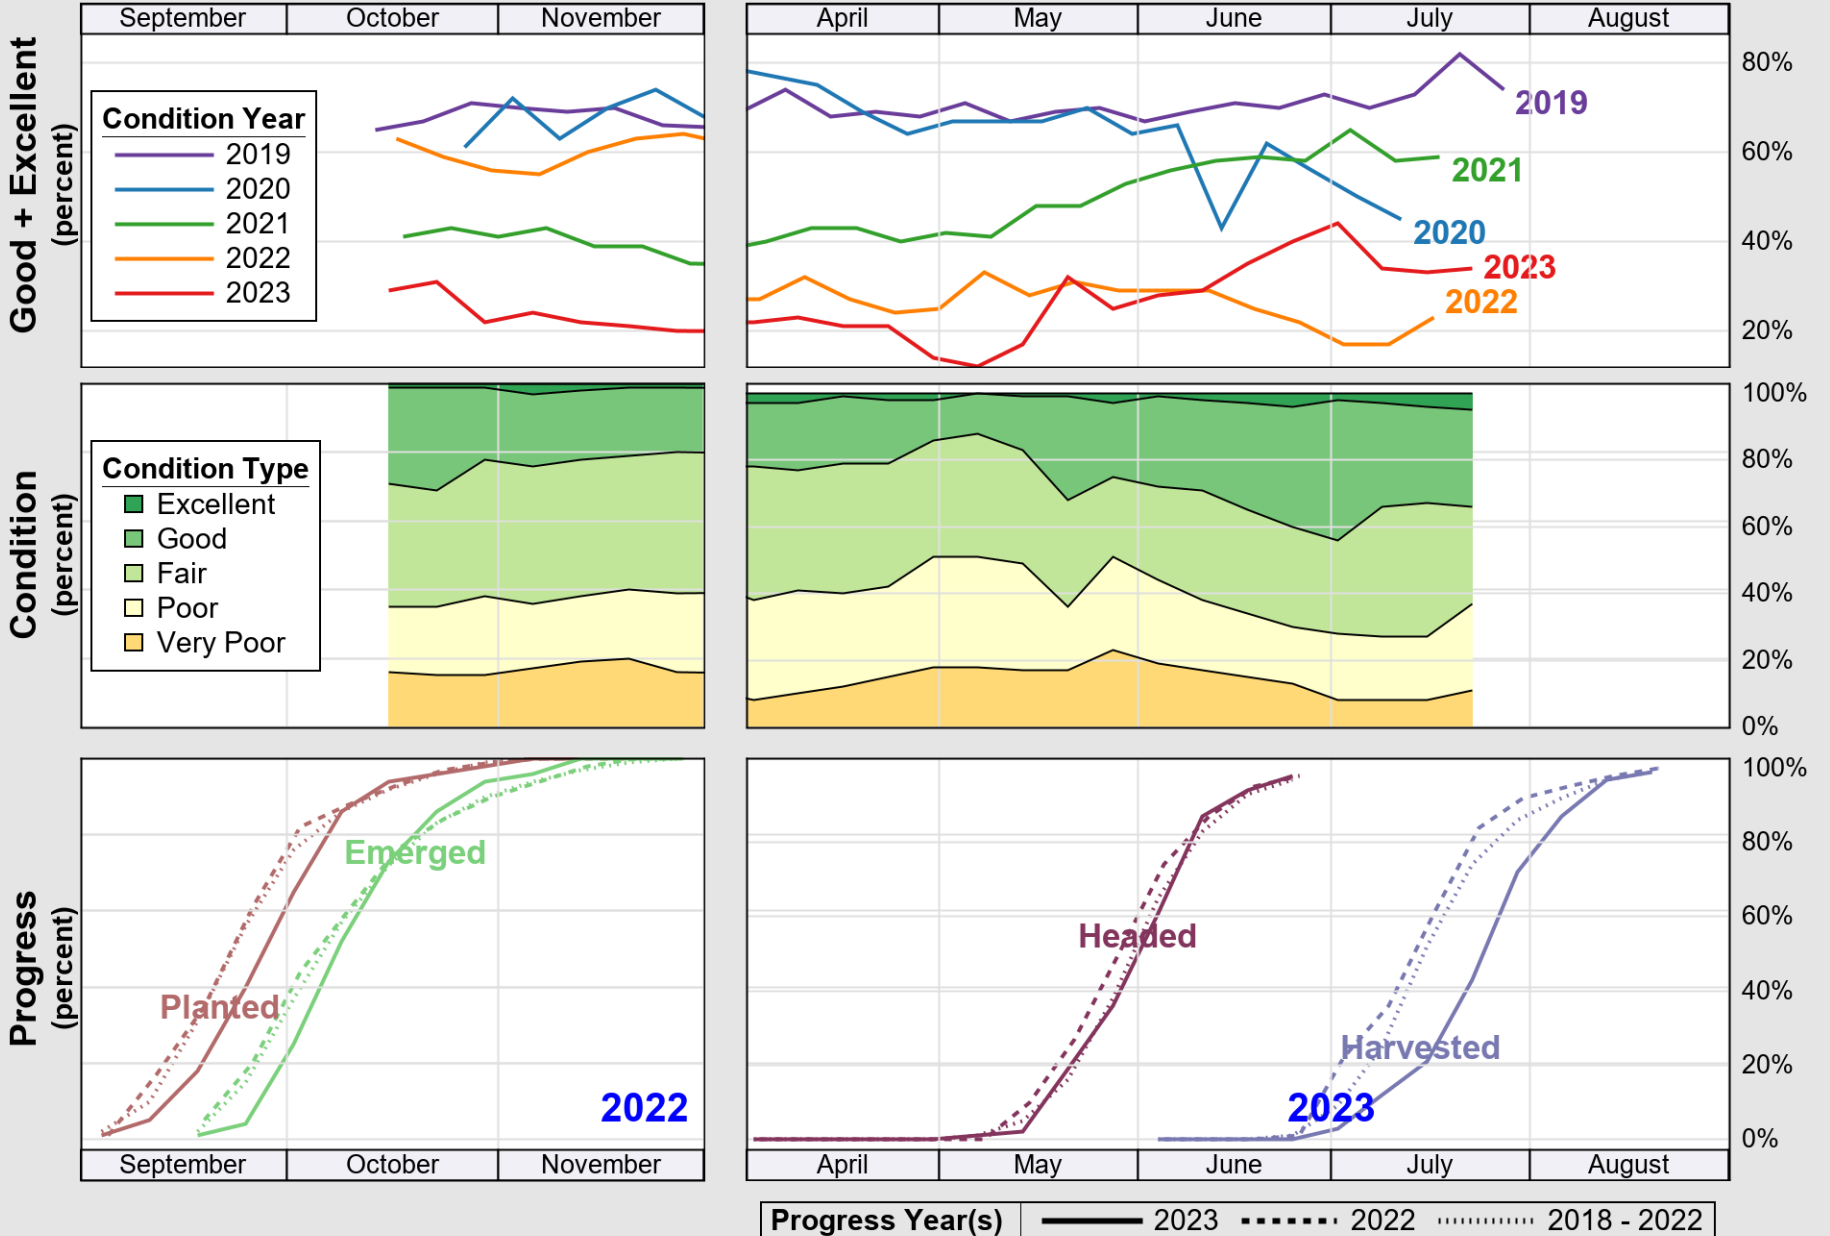

USDA

Crop Progress and Condition: Pasture and Range in Nebraska , 2023

NASS

Source: National Agricultural Statistics Service (NASS), Crop Progress Report

USDA

Crop Progress and Condition: Sorghum in Nebraska , 2023

NASS

Source: National Agricultural Statistics Service (NASS), Crop Progress Report

USDA

Crop Progress and Condition: Soybeans in Nebraska , 2023

NASS

Source: National Agricultural Statistics Service (NASS), Crop Progress Report

USDA

Crop Progress and Condition: Winter Wheat in Nebraska, 2023

NASS

Source: National Agricultural Statistics Service (NASS), Crop Progress Report