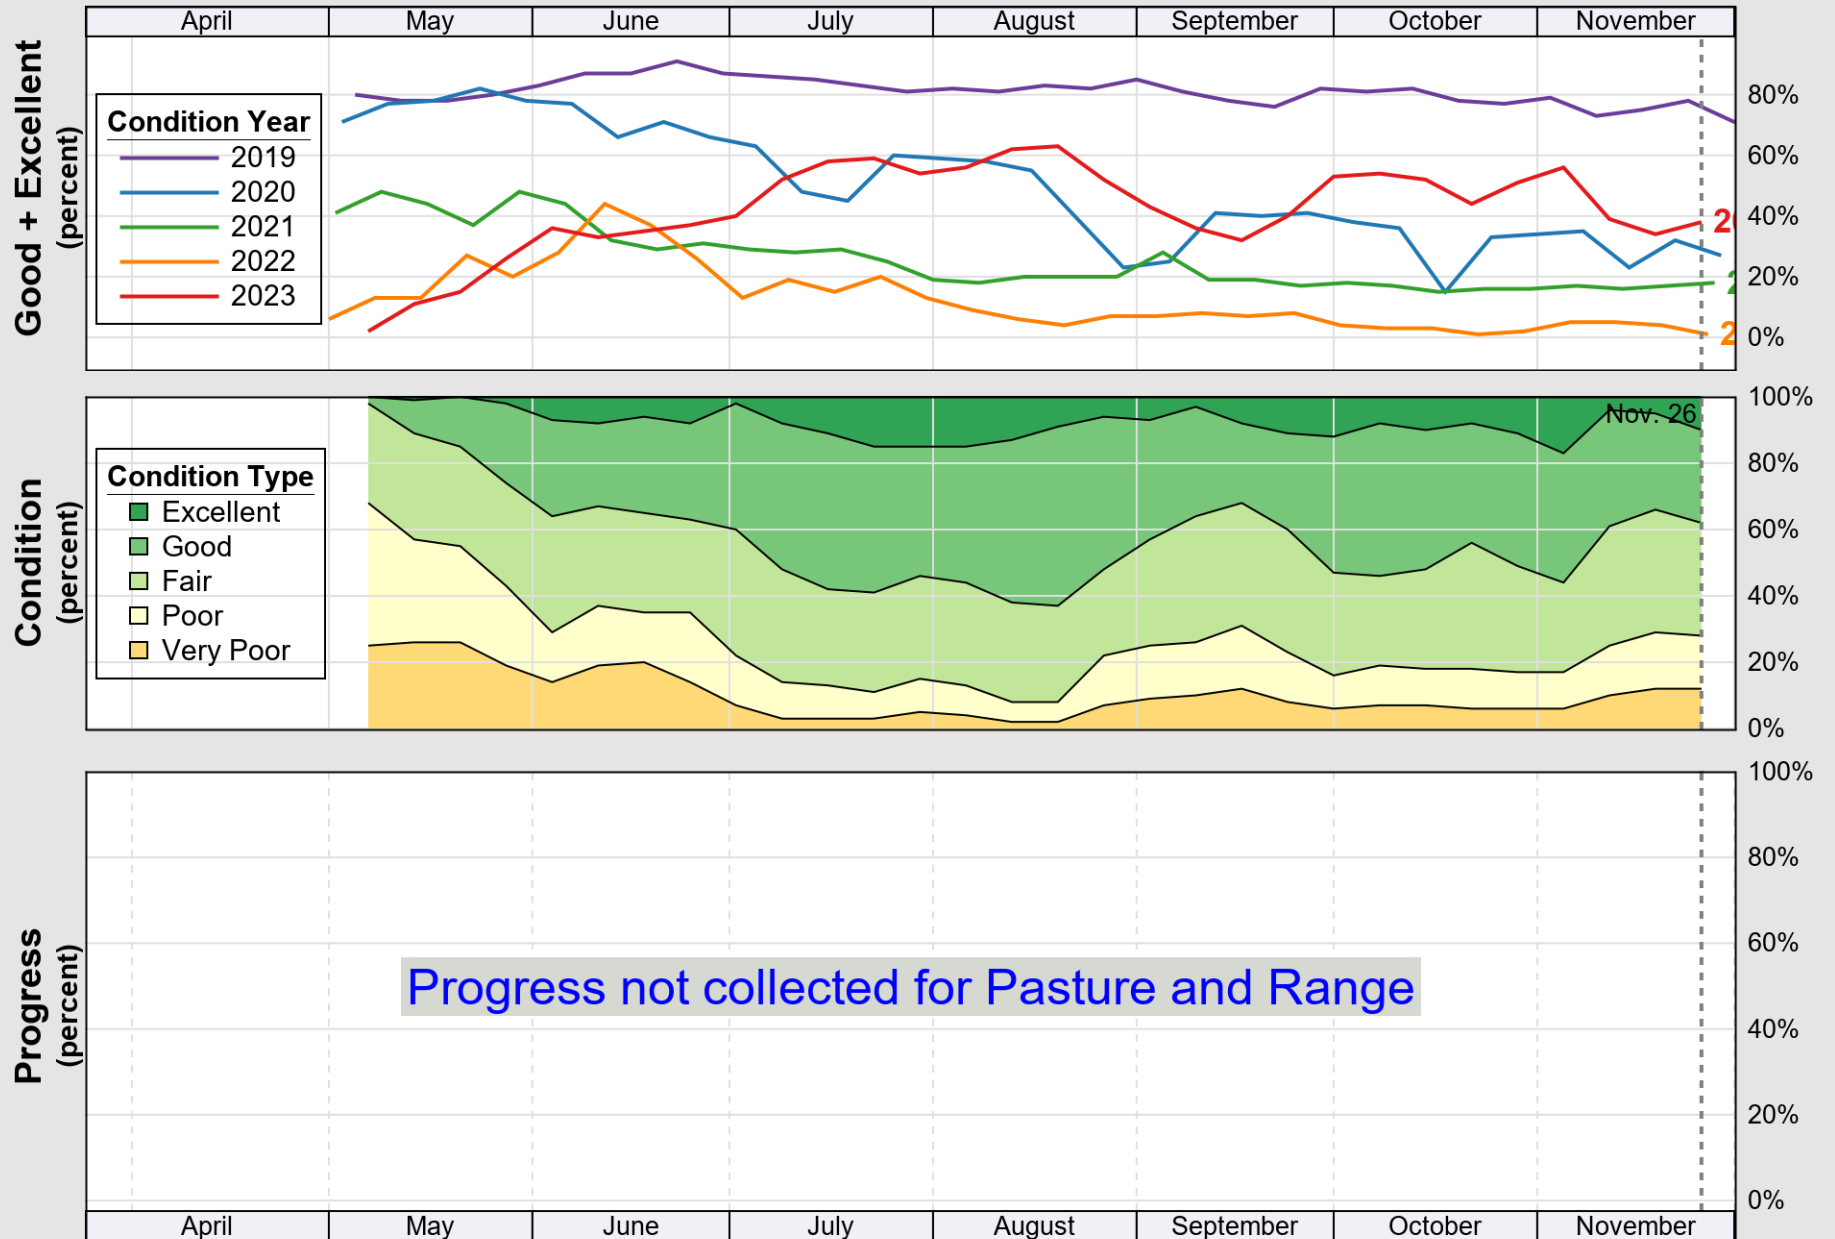

USDA

Crop Progress and Condition: Corn in Nebraska , 2023

NASS

Source: National Agricultural Statistics Service (NASS), Crop Progress Report

USDA

Crop Progress and Condition: Oats in Nebraska , 2023

NASS

Source: National Agricultural Statistics Service (NASS), Crop Progress Report

USDA

Crop Progress and Condition: Pasture and Range in Nebraska , 2023

NASS

Source: National Agricultural Statistics Service (NASS), Crop Progress Report

USDA

Crop Progress and Condition: Sorghum in Nebraska , 2023

NASS

Source: National Agricultural Statistics Service (NASS), Crop Progress Report

USDA

Crop Progress and Condition: Soybeans in Nebraska , 2023

NASS

Source: National Agricultural Statistics Service (NASS), Crop Progress Report