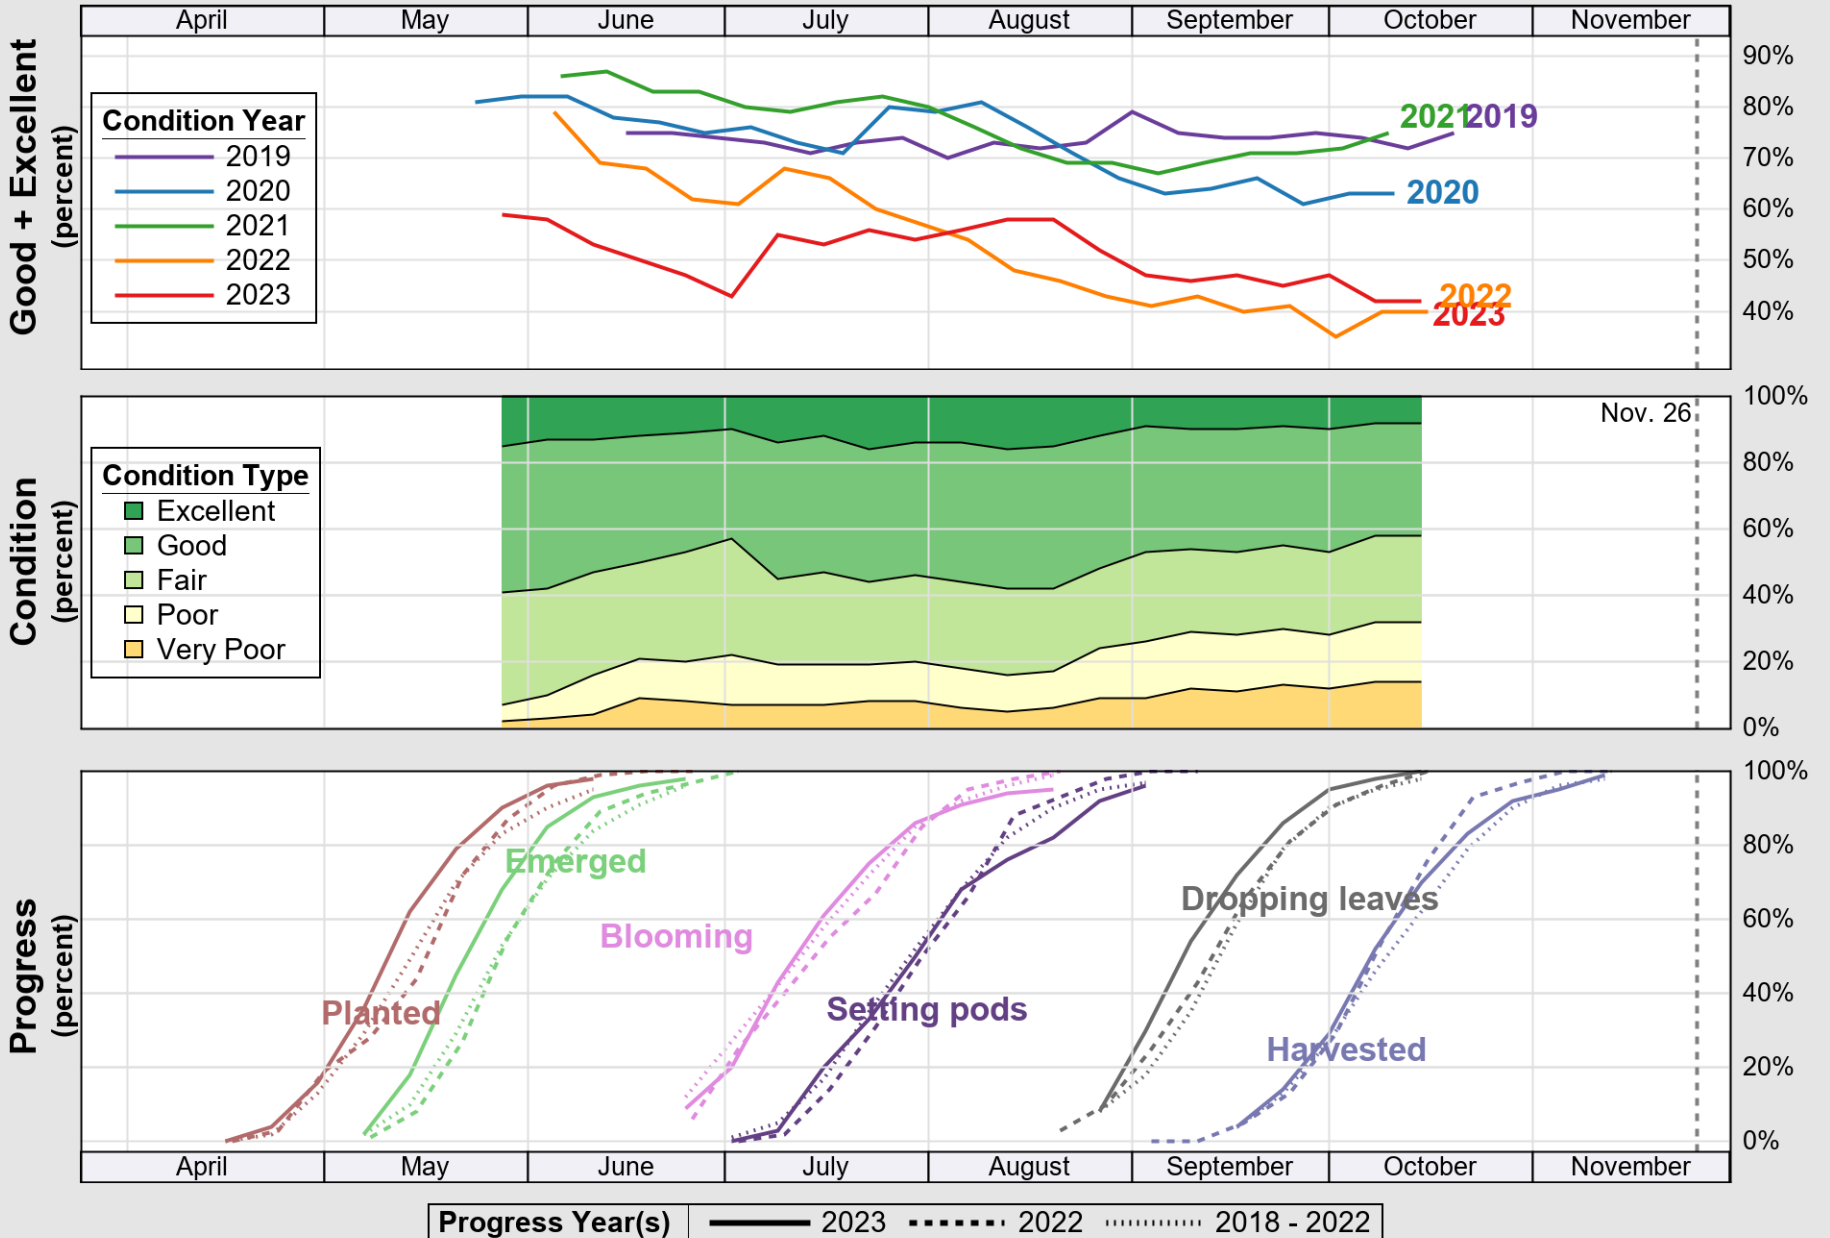

USDA

Crop Progress and Condition: Pasture and Range in Nebraska , 2023

NASS

Source: National Agricultural Statistics Service (NASS), Crop Progress Report

USDA

Crop Progress and Condition: Sorghum in Nebraska , 2023

NASS

Source: National Agricultural Statistics Service (NASS), Crop Progress Report

USDA

Crop Progress and Condition: Soybeans in Nebraska , 2023

NASS

Source: National Agricultural Statistics Service (NASS), Crop Progress Report

USDA

Crop Progress and Condition: Winter Wheat in Nebraska, 2023

NASS

Source: National Agricultural Statistics Service (NASS), Crop Progress Report