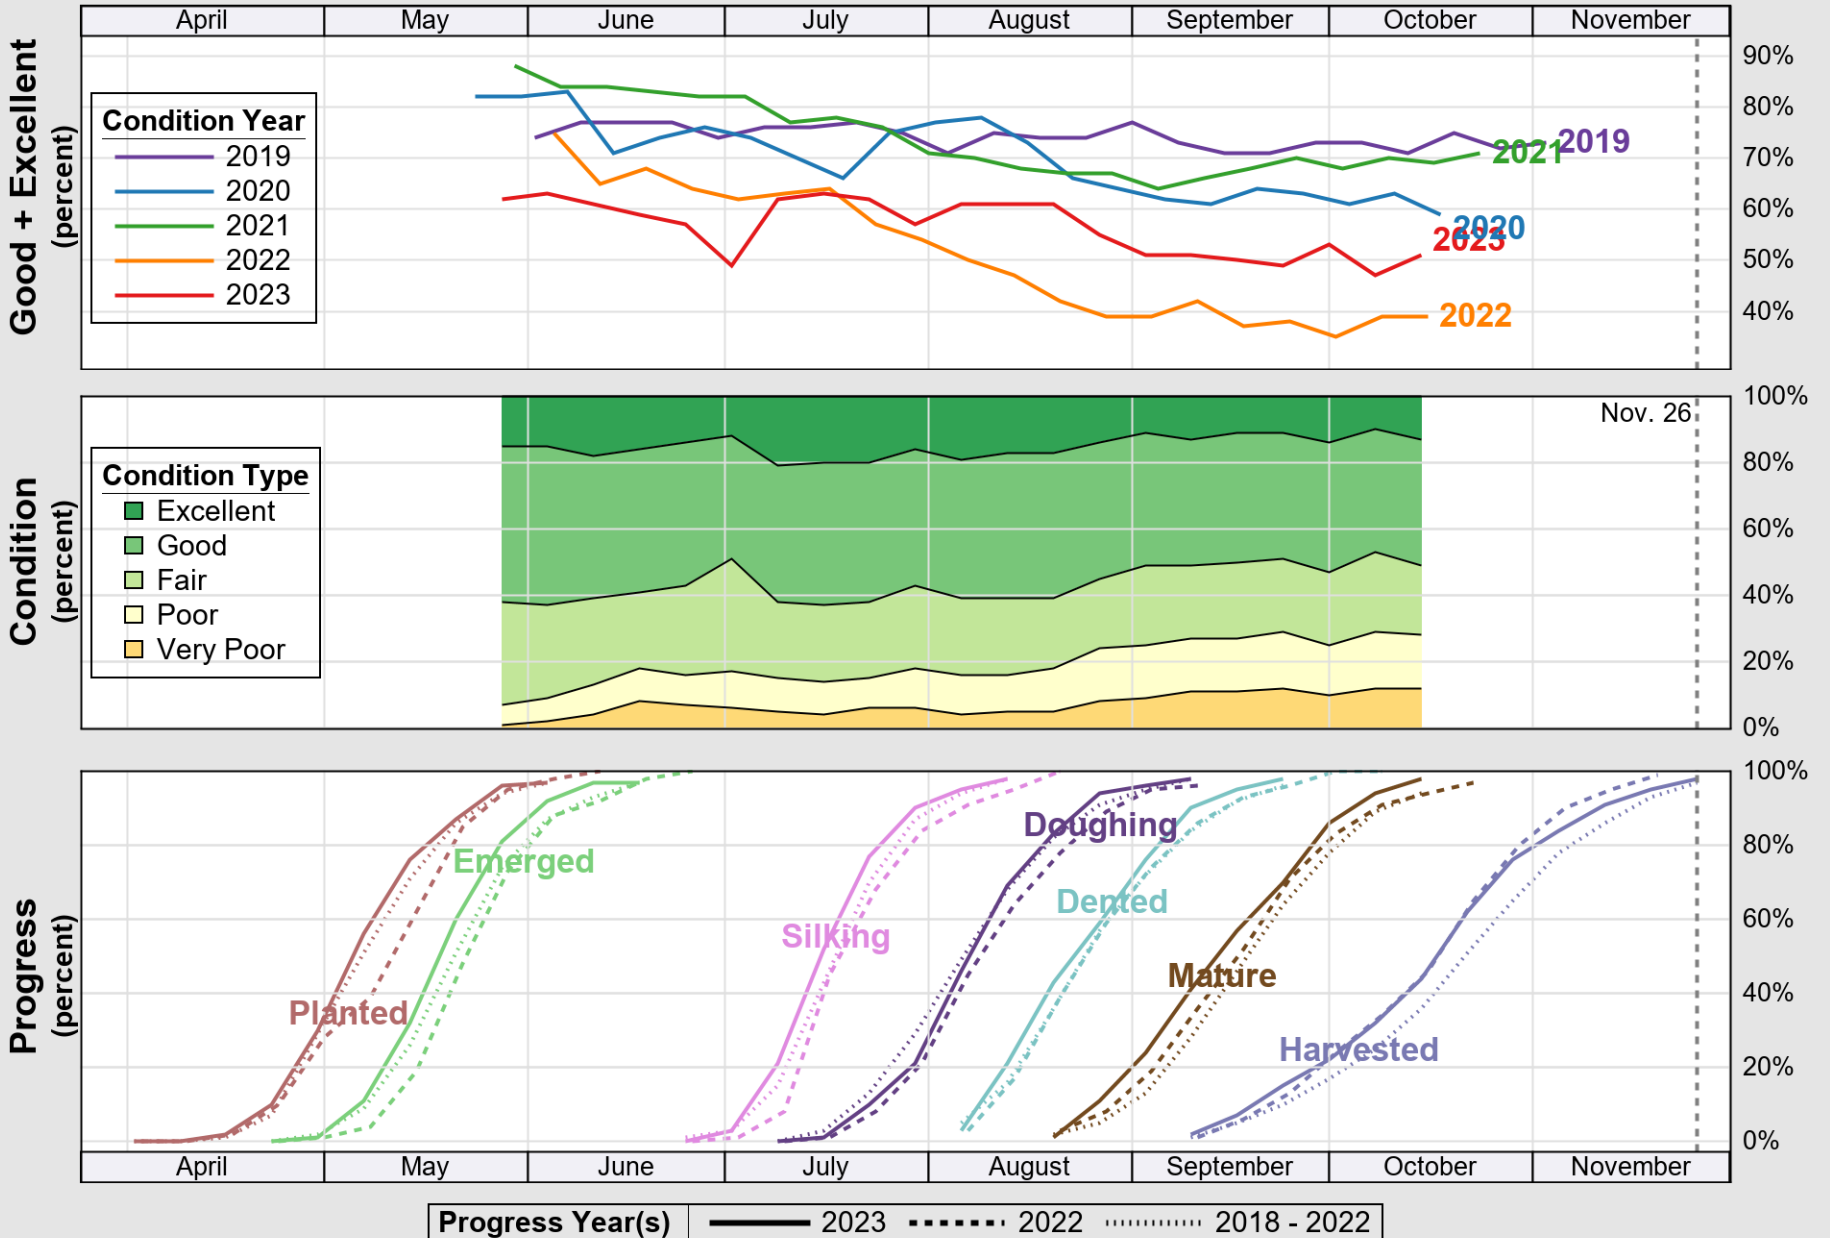

USDA

Crop Progress and Condition: Corn in Nebraska , 2023

NASS

Source: National Agricultural Statistics Service (NASS), Crop Progress Report

USDA

Crop Progress and Condition: Oats in Nebraska , 2023

NASS

Source: National Agricultural Statistics Service (NASS), Crop Progress Report

USDA

Crop Progress and Condition: Pasture and Range in Nebraska , 2023

NASS

Source: National Agricultural Statistics Service (NASS), Crop Progress Report

USDA

Crop Progress and Condition: Sorghum in Nebraska , 2023

NASS

Source: National Agricultural Statistics Service (NASS), Crop Progress Report

USDA

Crop Progress and Condition: Soybeans in Nebraska , 2023

NASS

Source: National Agricultural Statistics Service (NASS), Crop Progress Report

USDA

Crop Progress and Condition: Winter Wheat in Nebraska, 2023

NASS

Source: National Agricultural Statistics Service (NASS), Crop Progress Report