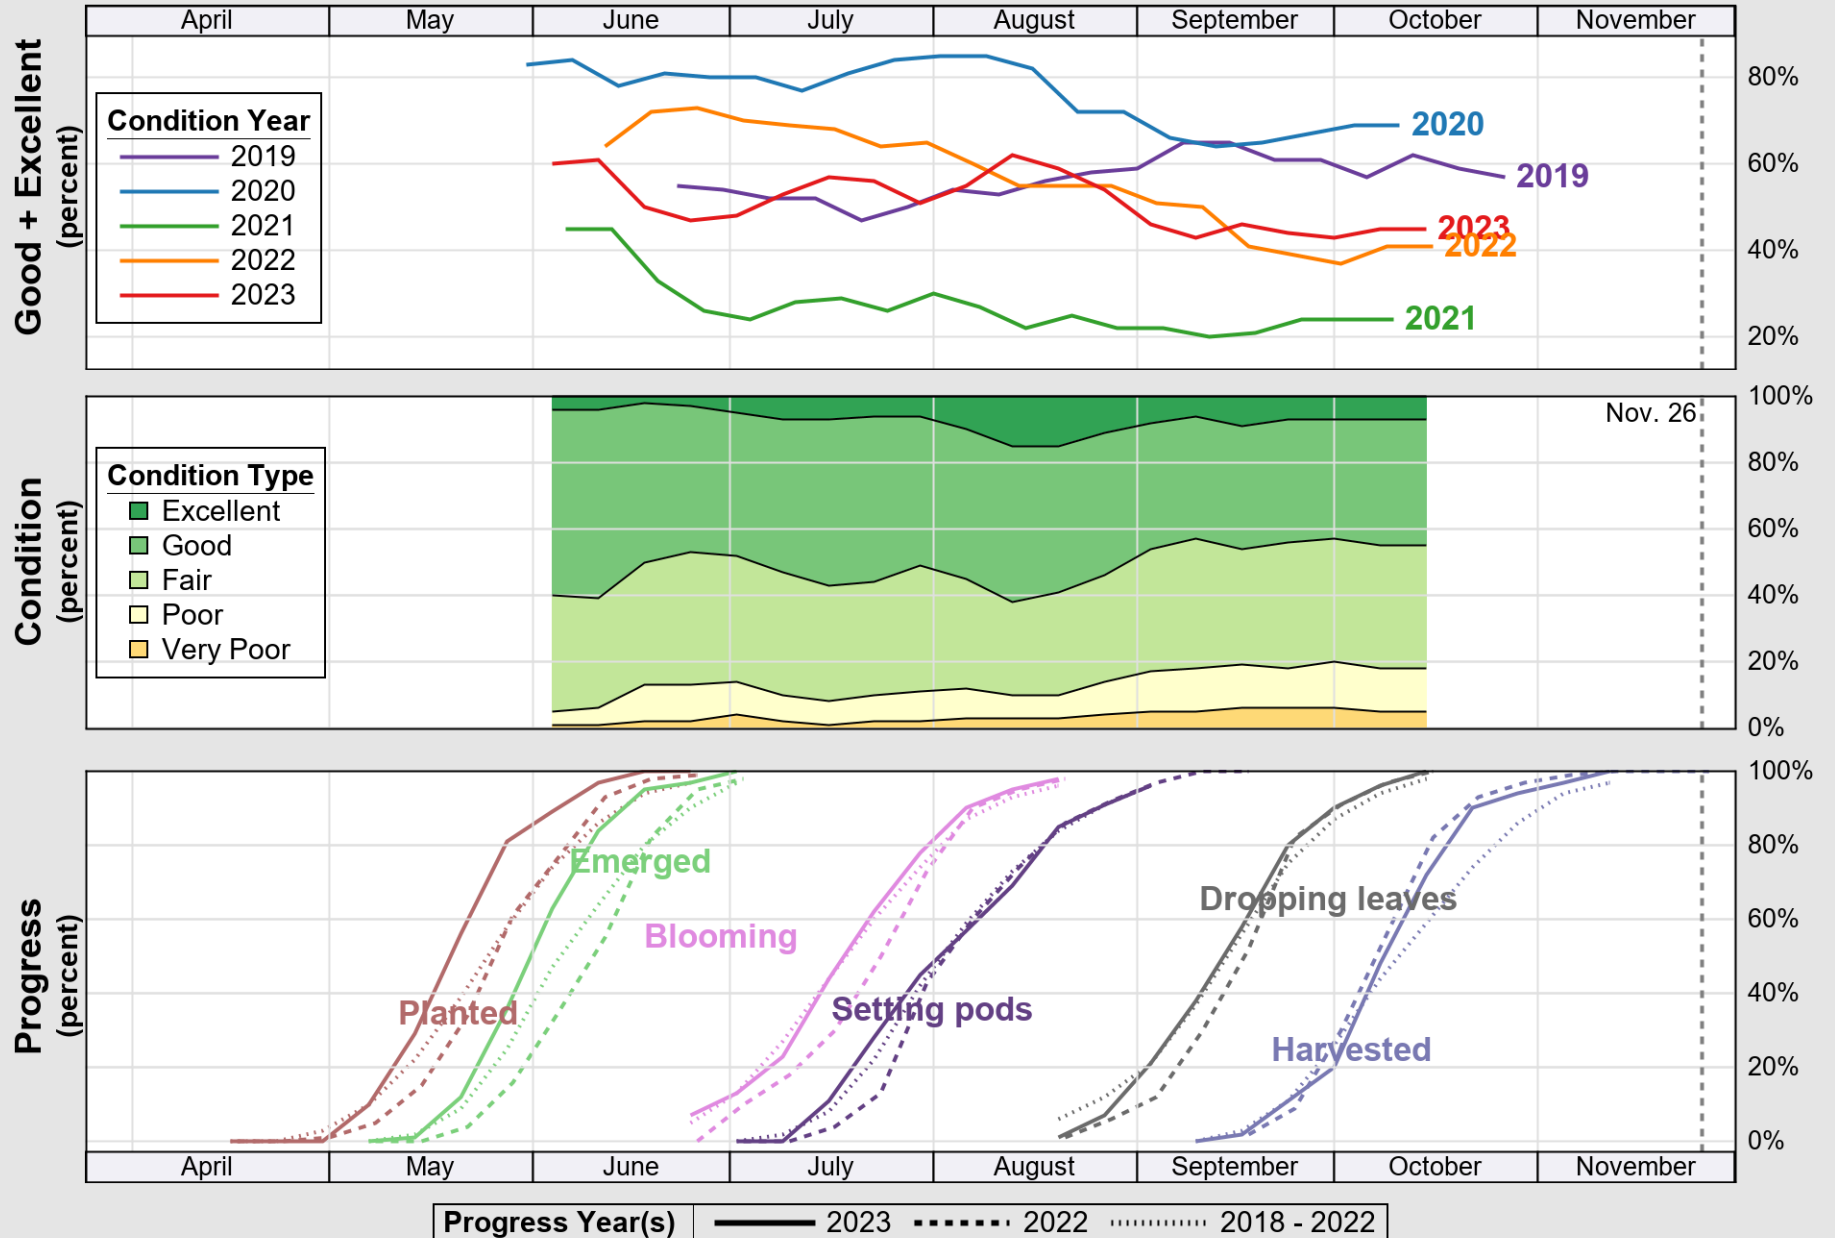

NASS

Source: National Agricultural Statistics Service (NASS), Crop Progress Report

USDA Crop Progress and Condition: Pasture and Range in South Dakota , 2023 **NASS**

Source: National Agricultural Statistics Service (NASS), Crop Progress Report

USDA

Crop Progress and Condition: Sorghum in South Dakota , 2023

NASS

Source: National Agricultural Statistics Service (NASS), Crop Progress Report

USDA

Crop Progress and Condition: Soybeans in South Dakota , 2023

NASS

Source: National Agricultural Statistics Service (NASS), Crop Progress Report

USDA

Crop Progress and Condition: Spring Wheat in South Dakota , 2023

NASS

Source: National Agricultural Statistics Service (NASS), Crop Progress Report

USDA

Crop Progress and Condition: Sunflower in South Dakota , 2023

NASS

Source: National Agricultural Statistics Service (NASS), Crop Progress Report

USDA

Crop Progress and Condition: Winter Wheat in South Dakota , 2023