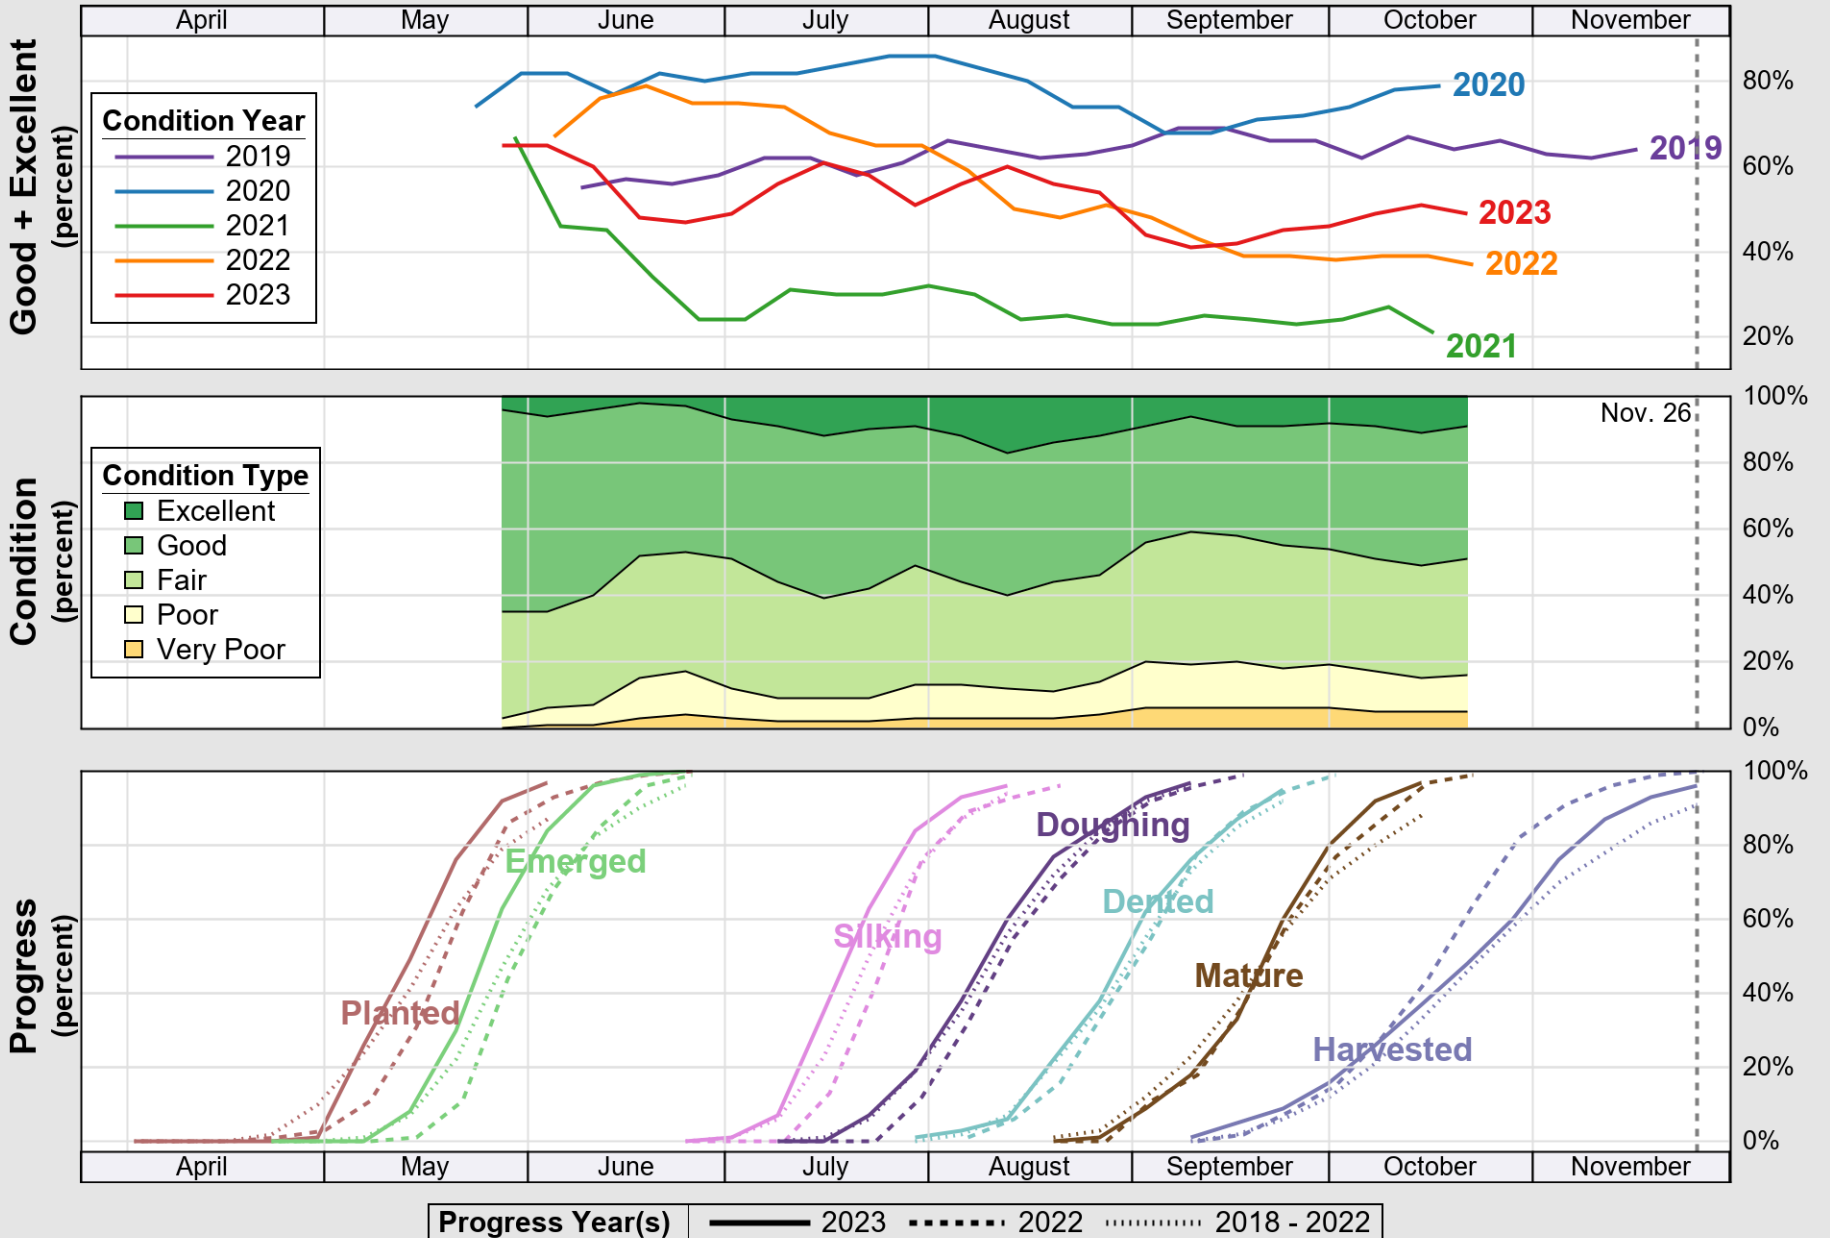

USDA

Crop Progress and Condition: Corn in South Dakota , 2023

NASS

Source: National Agricultural Statistics Service (NASS), Crop Progress Report

USDA

Crop Progress and Condition: Oats in South Dakota , 2023

NASS

Source: National Agricultural Statistics Service (NASS), Crop Progress Report

USDA Crop Progress and Condition: Pasture and Range in South Dakota , 2023 **NASS**

Source: National Agricultural Statistics Service (NASS), Crop Progress Report

USDA

Crop Progress and Condition: Sorghum in South Dakota , 2023

NASS

Source: National Agricultural Statistics Service (NASS), Crop Progress Report

USDA

Crop Progress and Condition: Soybeans in South Dakota , 2023

NASS

Source: National Agricultural Statistics Service (NASS), Crop Progress Report

USDA

Crop Progress and Condition: Spring Wheat in South Dakota , 2023

NASS

Source: National Agricultural Statistics Service (NASS), Crop Progress Report