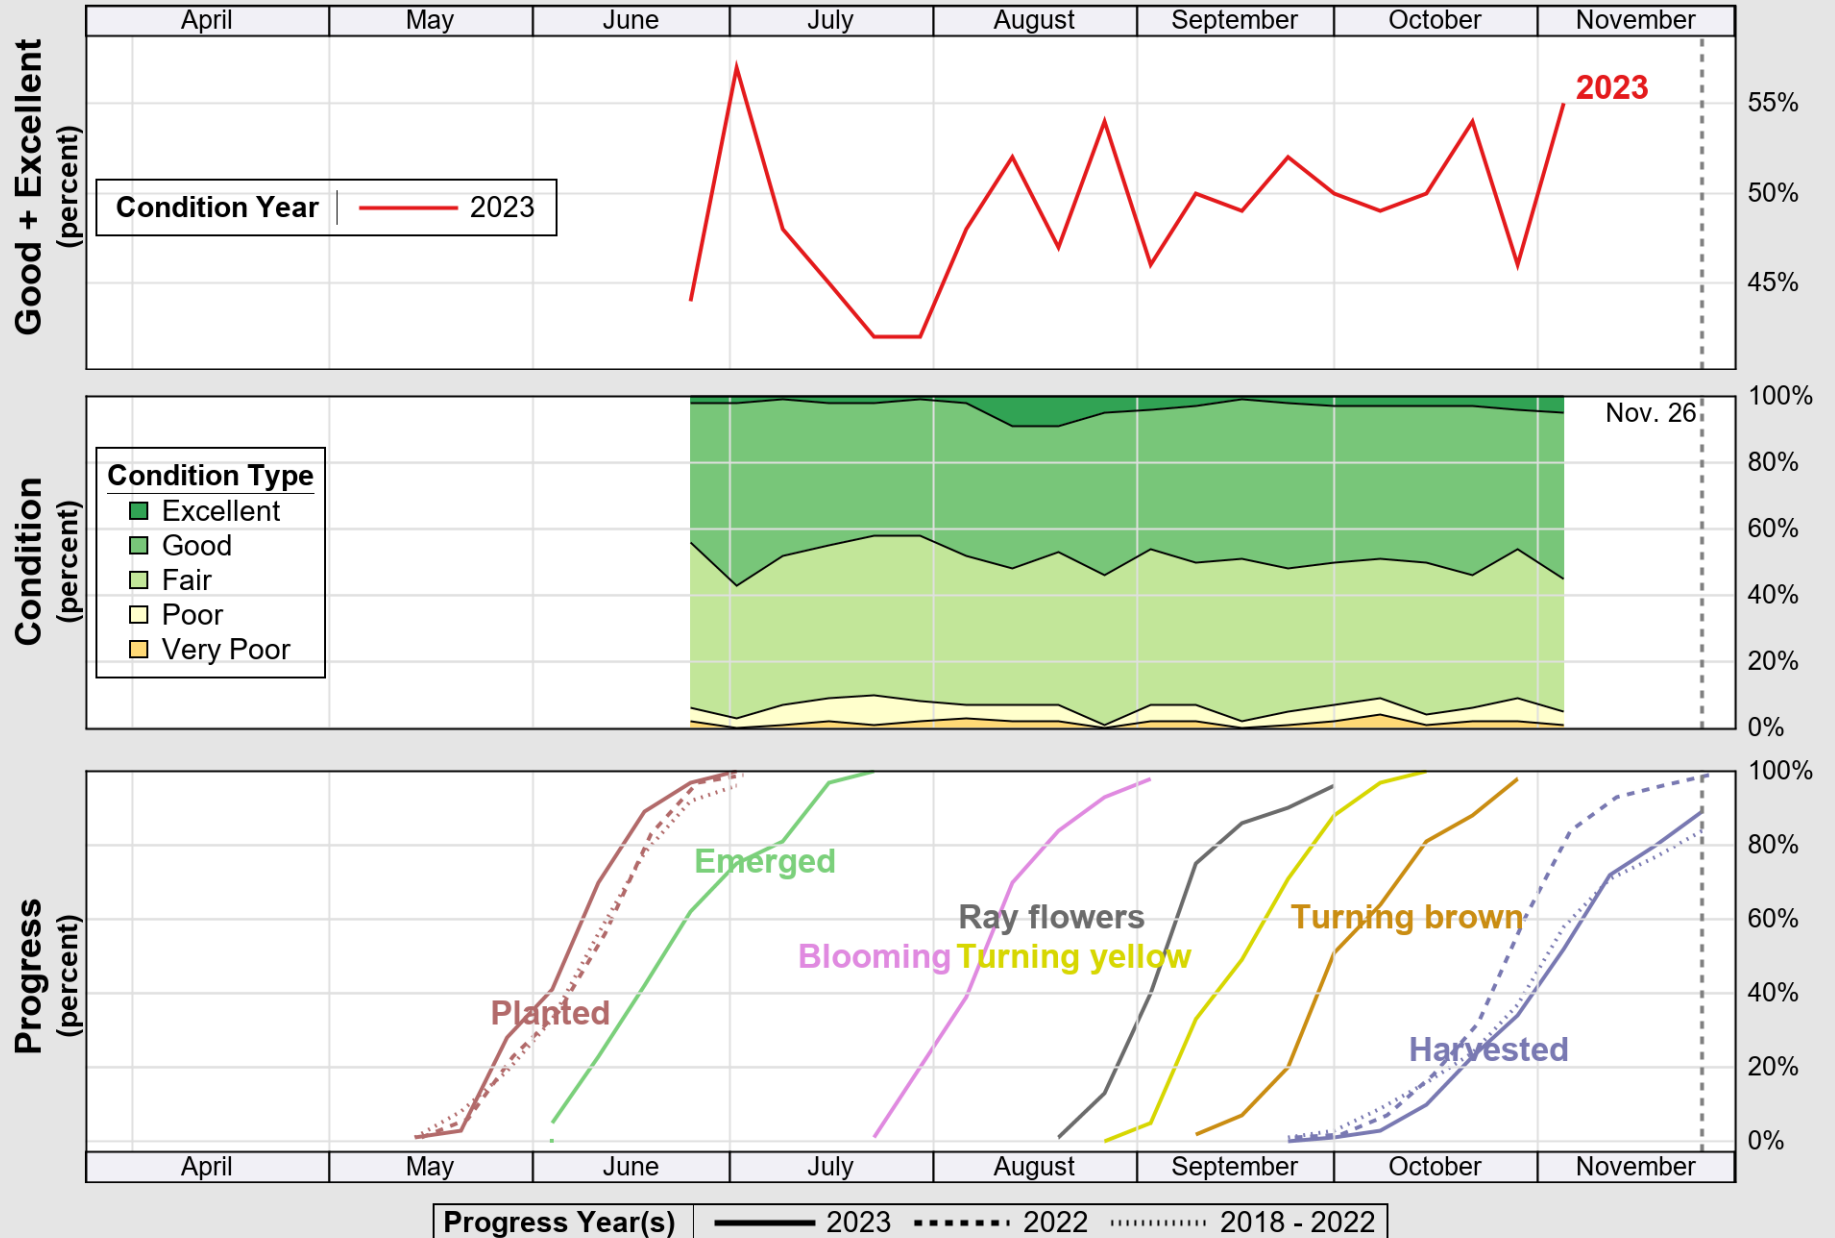

USDA

Crop Progress and Condition: Sorghum in South Dakota , 2023

NASS

Source: National Agricultural Statistics Service (NASS), Crop Progress Report

USDA

Crop Progress and Condition: Soybeans in South Dakota , 2023

NASS

Source: National Agricultural Statistics Service (NASS), Crop Progress Report

USDA

Crop Progress and Condition: Spring Wheat in South Dakota , 2023

NASS

Source: National Agricultural Statistics Service (NASS), Crop Progress Report

USDA

Crop Progress and Condition: Sunflower in South Dakota , 2023

NASS

Source: National Agricultural Statistics Service (NASS), Crop Progress Report

USDA

Crop Progress and Condition: Winter Wheat in South Dakota , 2023