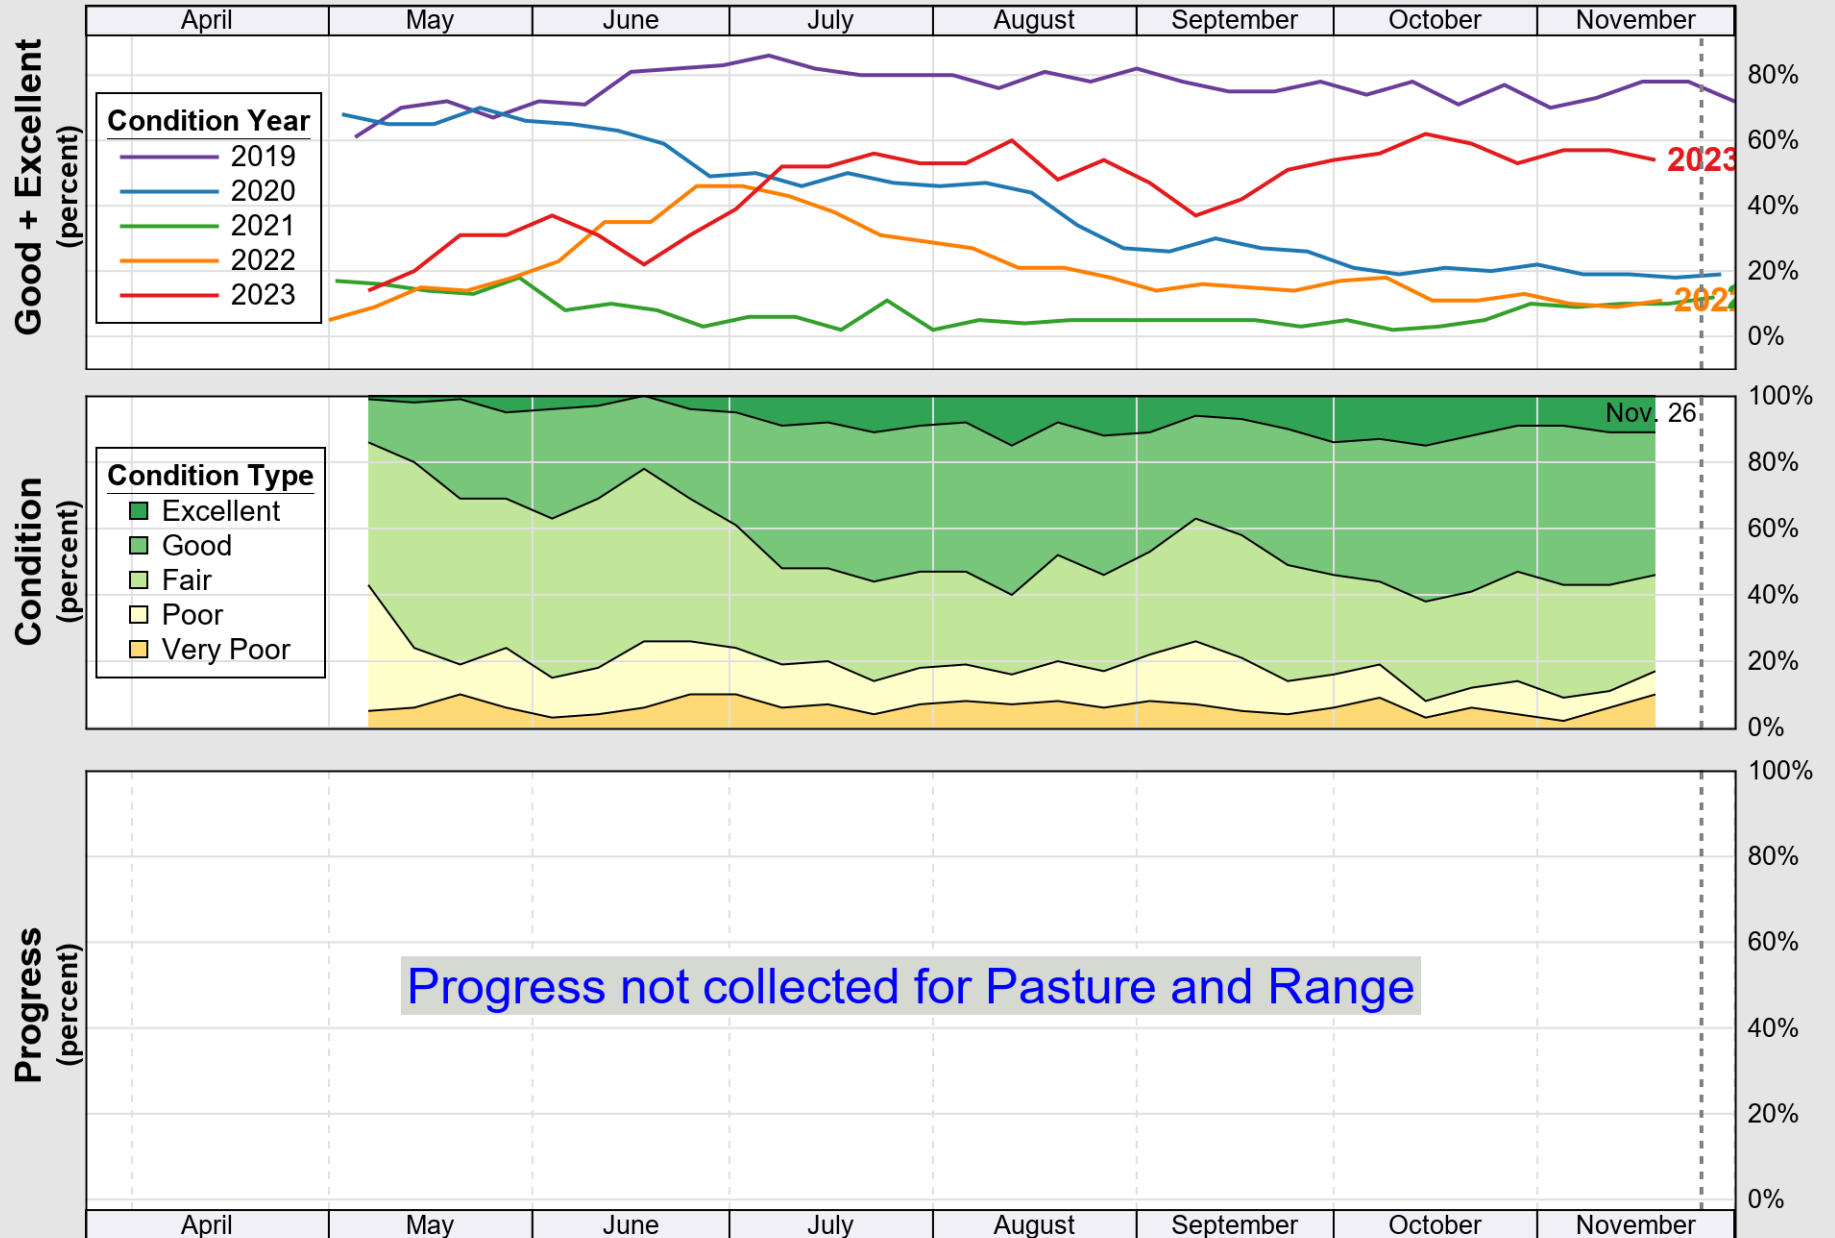

USDA

Crop Progress and Condition: Corn in South Dakota , 2023

NASS

Source: National Agricultural Statistics Service (NASS), Crop Progress Report

USDA

Crop Progress and Condition: Oats in South Dakota , 2023

NASS

Source: National Agricultural Statistics Service (NASS), Crop Progress Report

USDA Crop Progress and Condition: Pasture and Range in South Dakota , 2023 **NASS**

Source: National Agricultural Statistics Service (NASS), Crop Progress Report

NASS

Source: National Agricultural Statistics Service (NASS), Crop Progress Report

USDA

Crop Progress and Condition: Spring Wheat in South Dakota , 2023

NASS

Source: National Agricultural Statistics Service (NASS), Crop Progress Report