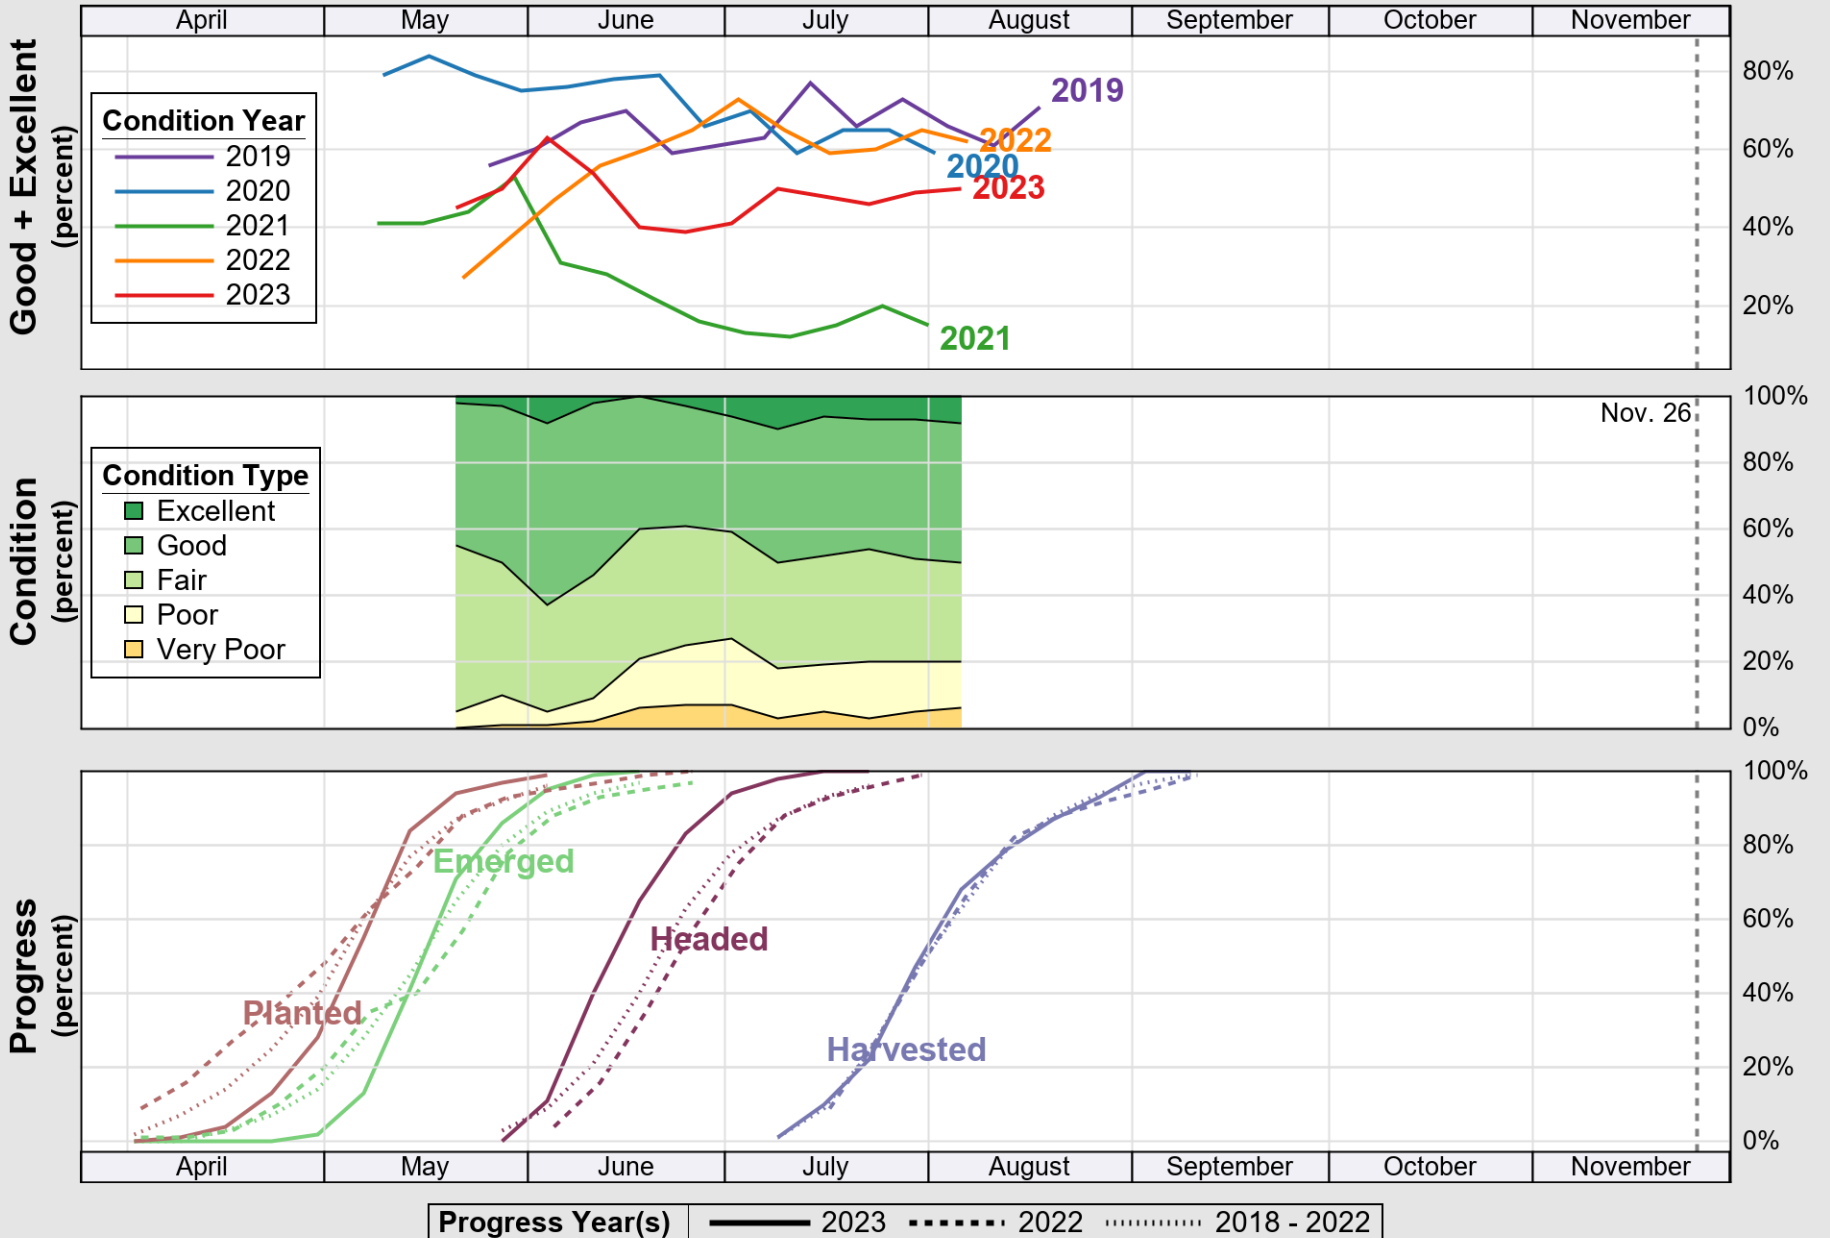

USDA

Crop Progress and Condition: Corn in South Dakota , 2023

NASS

Source: National Agricultural Statistics Service (NASS), Crop Progress Report

USDA

Crop Progress and Condition: Oats in South Dakota , 2023

NASS

Source: National Agricultural Statistics Service (NASS), Crop Progress Report

USDA Crop Progress and Condition: Pasture and Range in South Dakota , 2023 **NASS**

Source: National Agricultural Statistics Service (NASS), Crop Progress Report

USDA

Crop Progress and Condition: Sorghum in South Dakota , 2023

NASS

Source: National Agricultural Statistics Service (NASS), Crop Progress Report

USDA

Crop Progress and Condition: Soybeans in South Dakota , 2023

NASS

Source: National Agricultural Statistics Service (NASS), Crop Progress Report

USDA

Crop Progress and Condition: Spring Wheat in South Dakota , 2023

NASS

Source: National Agricultural Statistics Service (NASS), Crop Progress Report