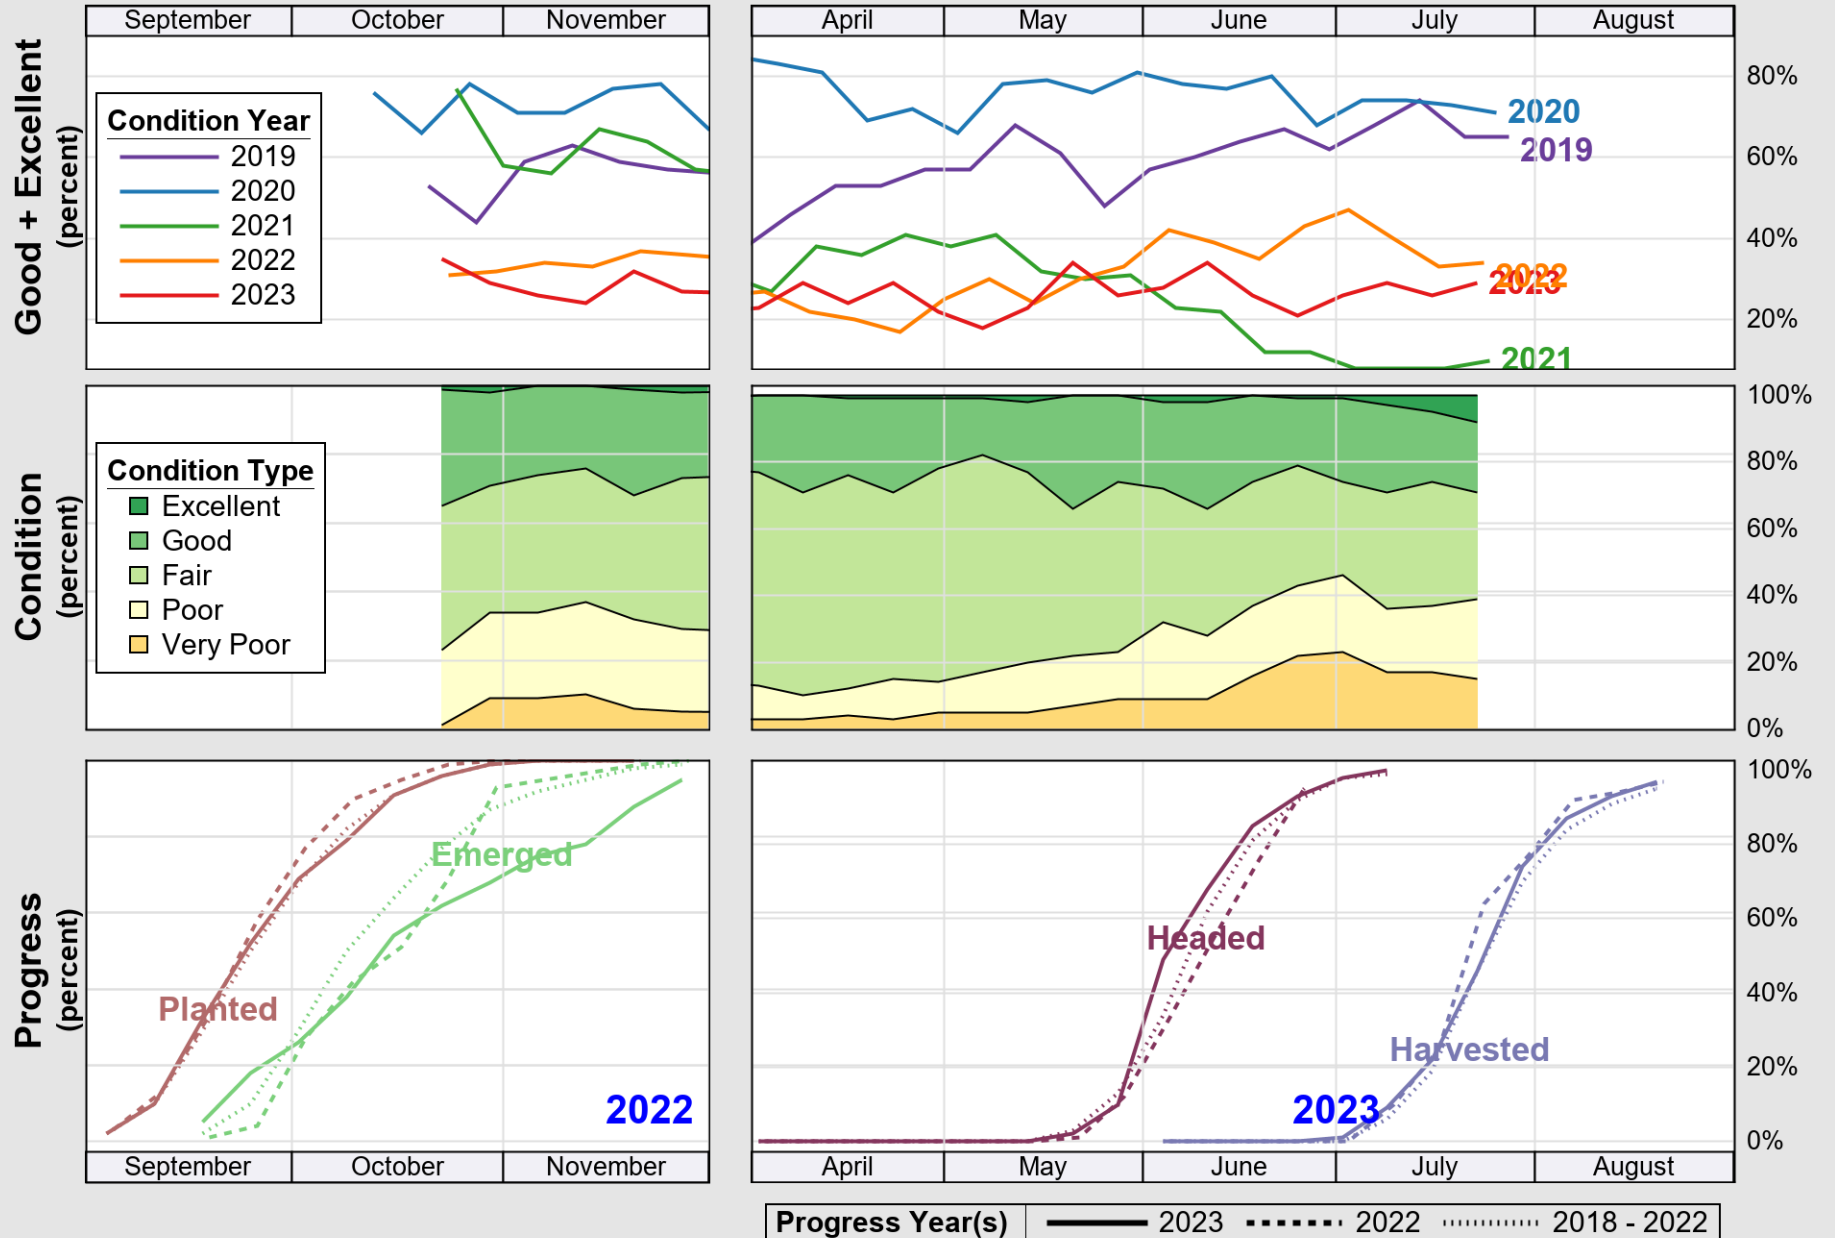

NASS

Source: National Agricultural Statistics Service (NASS), Crop Progress Report

USDA

Crop Progress and Condition: Spring Wheat in South Dakota , 2023

NASS

Source: National Agricultural Statistics Service (NASS), Crop Progress Report

USDA

Crop Progress and Condition: Sunflower in South Dakota , 2023

NASS

Source: National Agricultural Statistics Service (NASS), Crop Progress Report

USDA

Crop Progress and Condition: Winter Wheat in South Dakota , 2023

NASS

Source: National Agricultural Statistics Service (NASS), Crop Progress Report