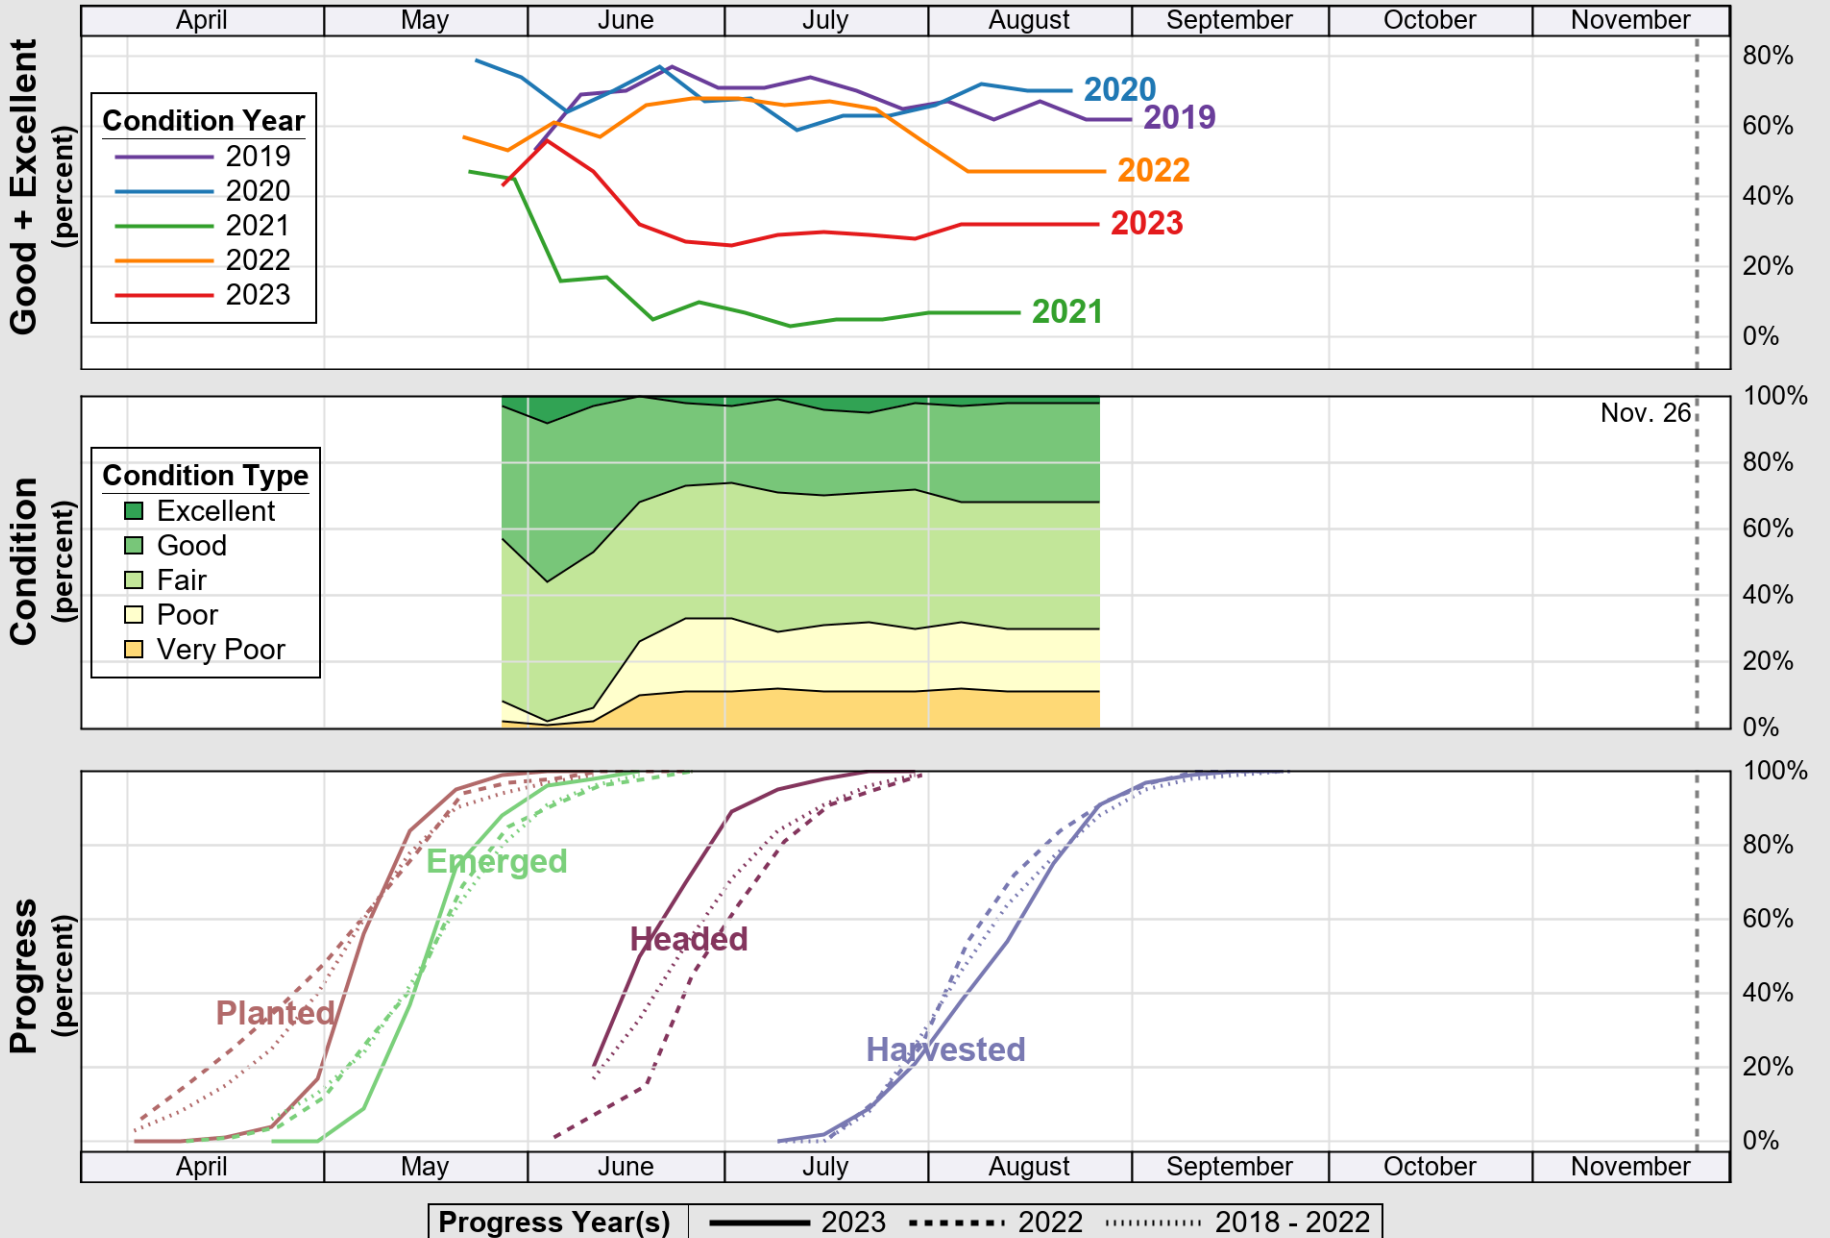

USDA

Crop Progress and Condition: Sorghum in South Dakota , 2023

NASS

Source: National Agricultural Statistics Service (NASS), Crop Progress Report

USDA

Crop Progress and Condition: Soybeans in South Dakota , 2023

NASS

Source: National Agricultural Statistics Service (NASS), Crop Progress Report

USDA

Crop Progress and Condition: Spring Wheat in South Dakota , 2023

NASS

Source: National Agricultural Statistics Service (NASS), Crop Progress Report

USDA

Crop Progress and Condition: Sunflower in South Dakota , 2023

NASS

Source: National Agricultural Statistics Service (NASS), Crop Progress Report

USDA

Crop Progress and Condition: Winter Wheat in South Dakota , 2023