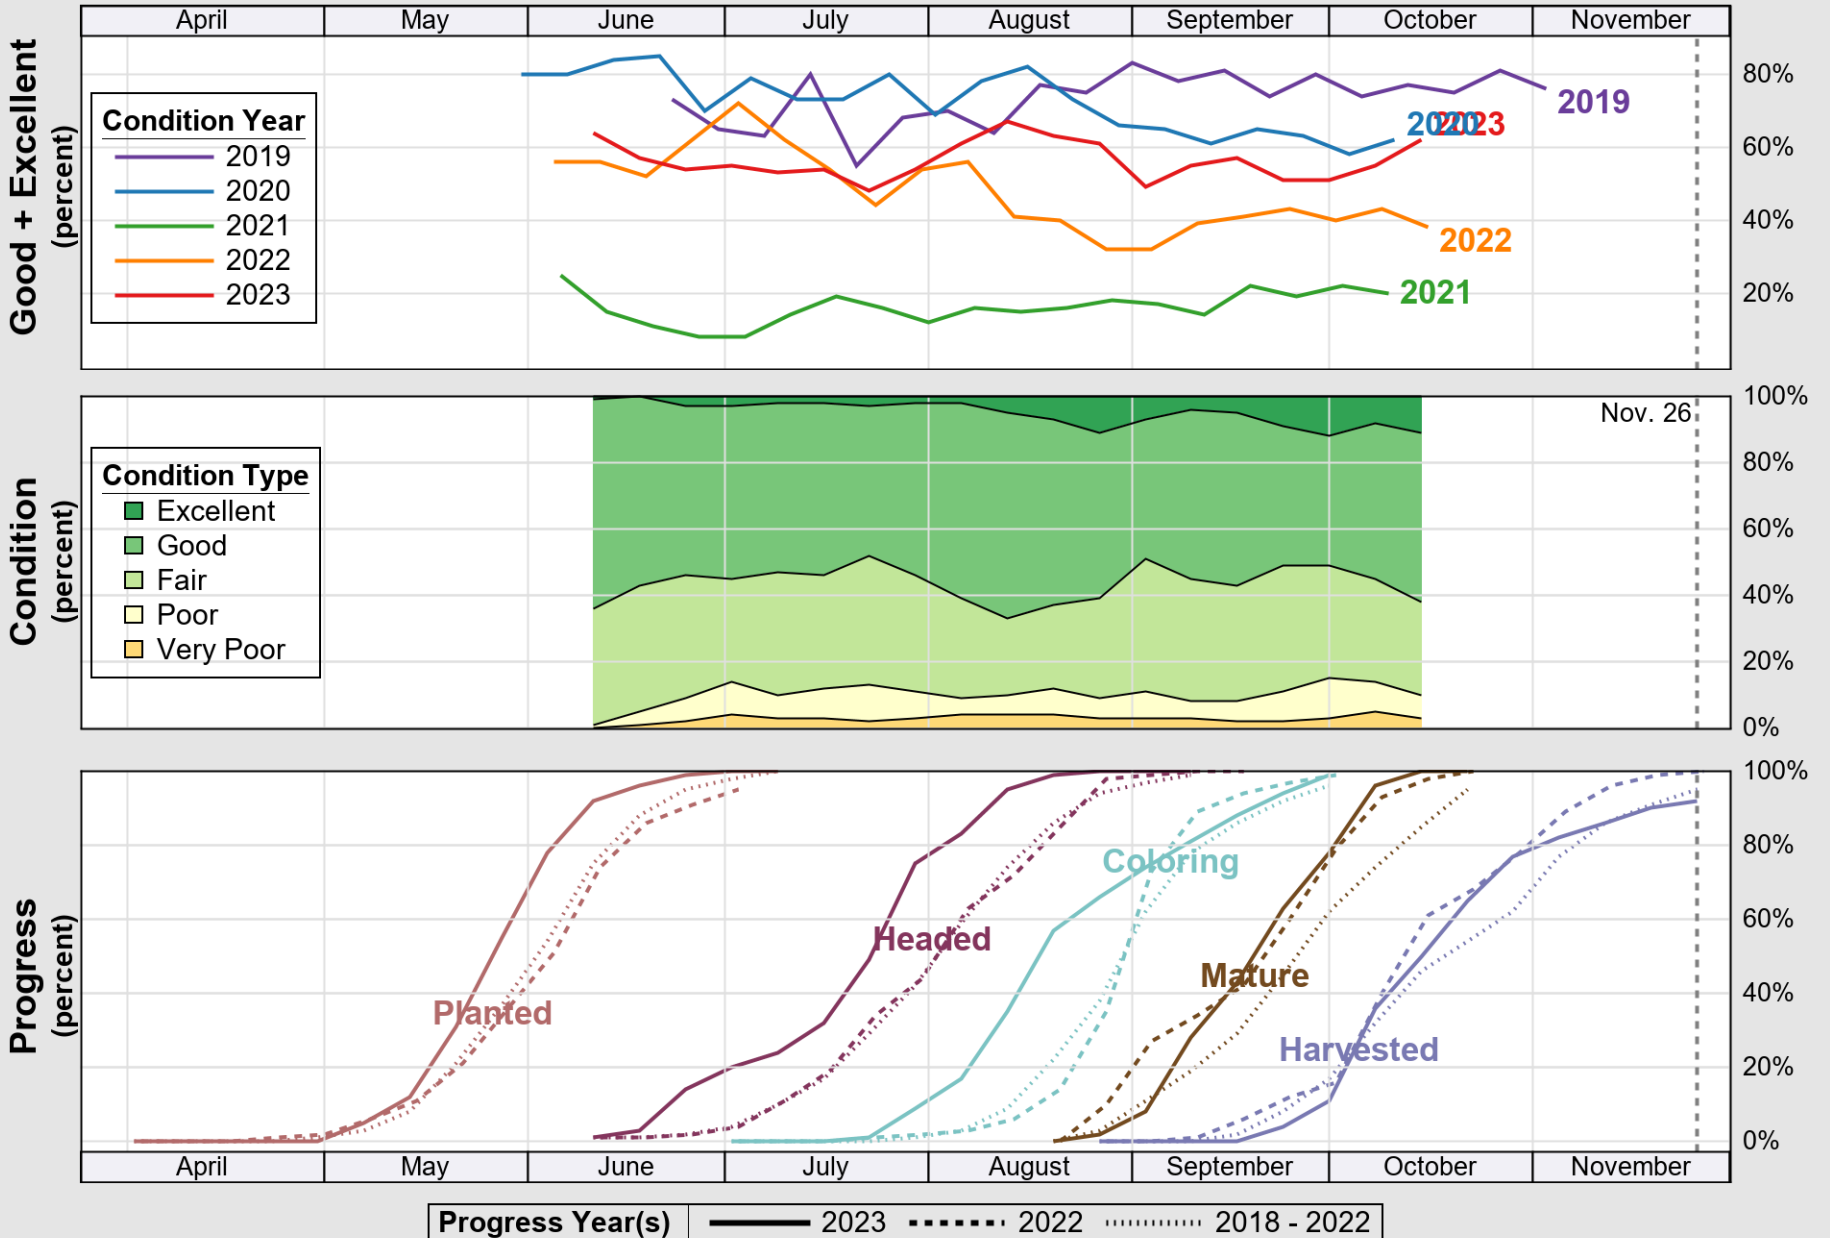

USDA

Crop Progress and Condition: Corn in South Dakota , 2023

NASS

Source: National Agricultural Statistics Service (NASS), Crop Progress Report

USDA

Crop Progress and Condition: Oats in South Dakota , 2023

NASS

Source: National Agricultural Statistics Service (NASS), Crop Progress Report

USDA Crop Progress and Condition: Pasture and Range in South Dakota , 2023 **NASS**

Source: National Agricultural Statistics Service (NASS), Crop Progress Report

USDA

Crop Progress and Condition: Sorghum in South Dakota , 2023

NASS

Source: National Agricultural Statistics Service (NASS), Crop Progress Report

USDA

Crop Progress and Condition: Soybeans in South Dakota , 2023

NASS

Source: National Agricultural Statistics Service (NASS), Crop Progress Report

USDA

Crop Progress and Condition: Spring Wheat in South Dakota , 2023

NASS

Source: National Agricultural Statistics Service (NASS), Crop Progress Report