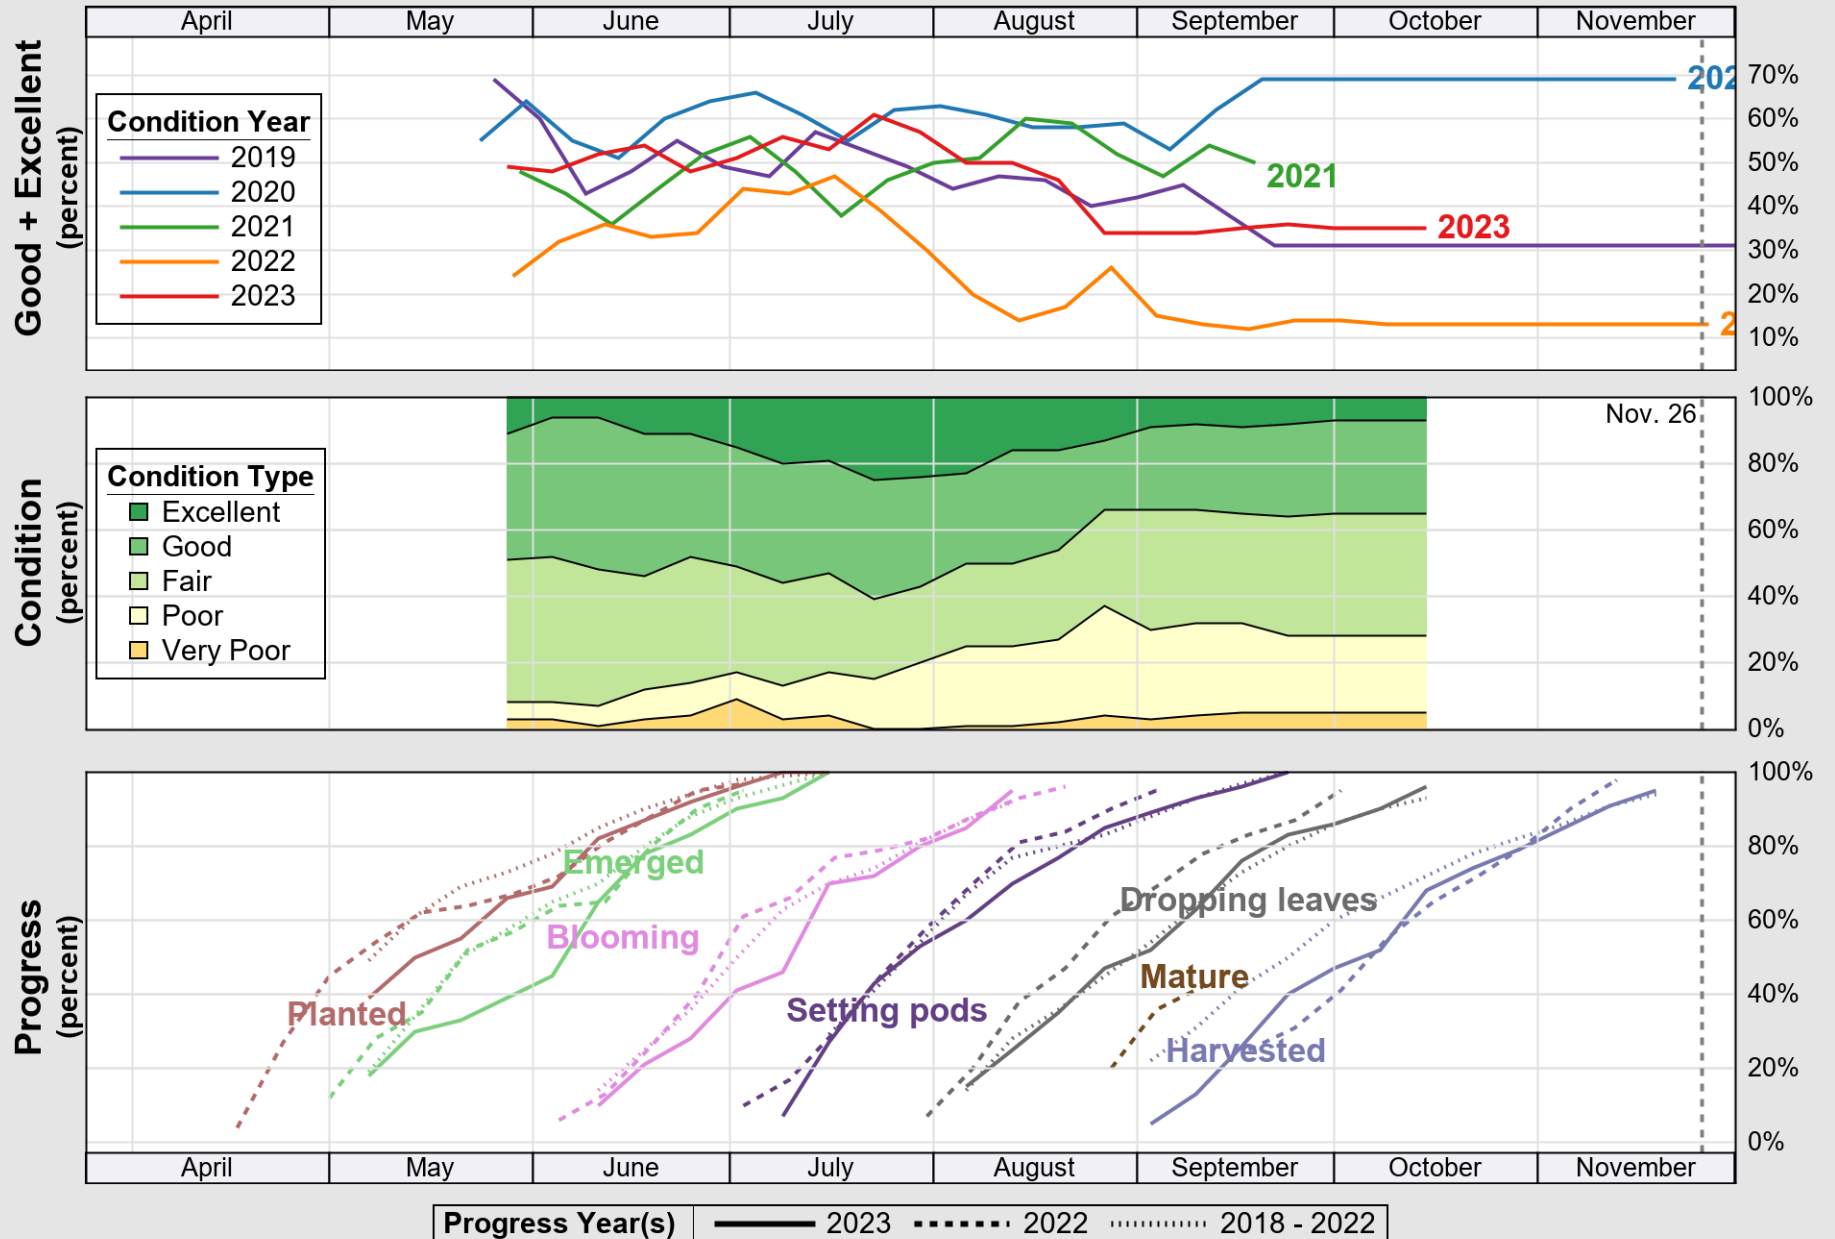

NASS

Source: National Agricultural Statistics Service (NASS), Crop Progress Report

USDA

Crop Progress and Condition: Rice in Texas , 2023

NASS

Source: National Agricultural Statistics Service (NASS), Crop Progress Report

USDA

Crop Progress and Condition: Sorghum in Texas , 2023

NASS

Source: National Agricultural Statistics Service (NASS), Crop Progress Report

USDA

Crop Progress and Condition: Soybeans in Texas , 2023

NASS

Source: National Agricultural Statistics Service (NASS), Crop Progress Report

USDA

Crop Progress and Condition: Sunflower in Texas , 2023

NASS

Source: National Agricultural Statistics Service (NASS), Crop Progress Report

USDA

Crop Progress and Condition: Winter Wheat in Texas , 2023