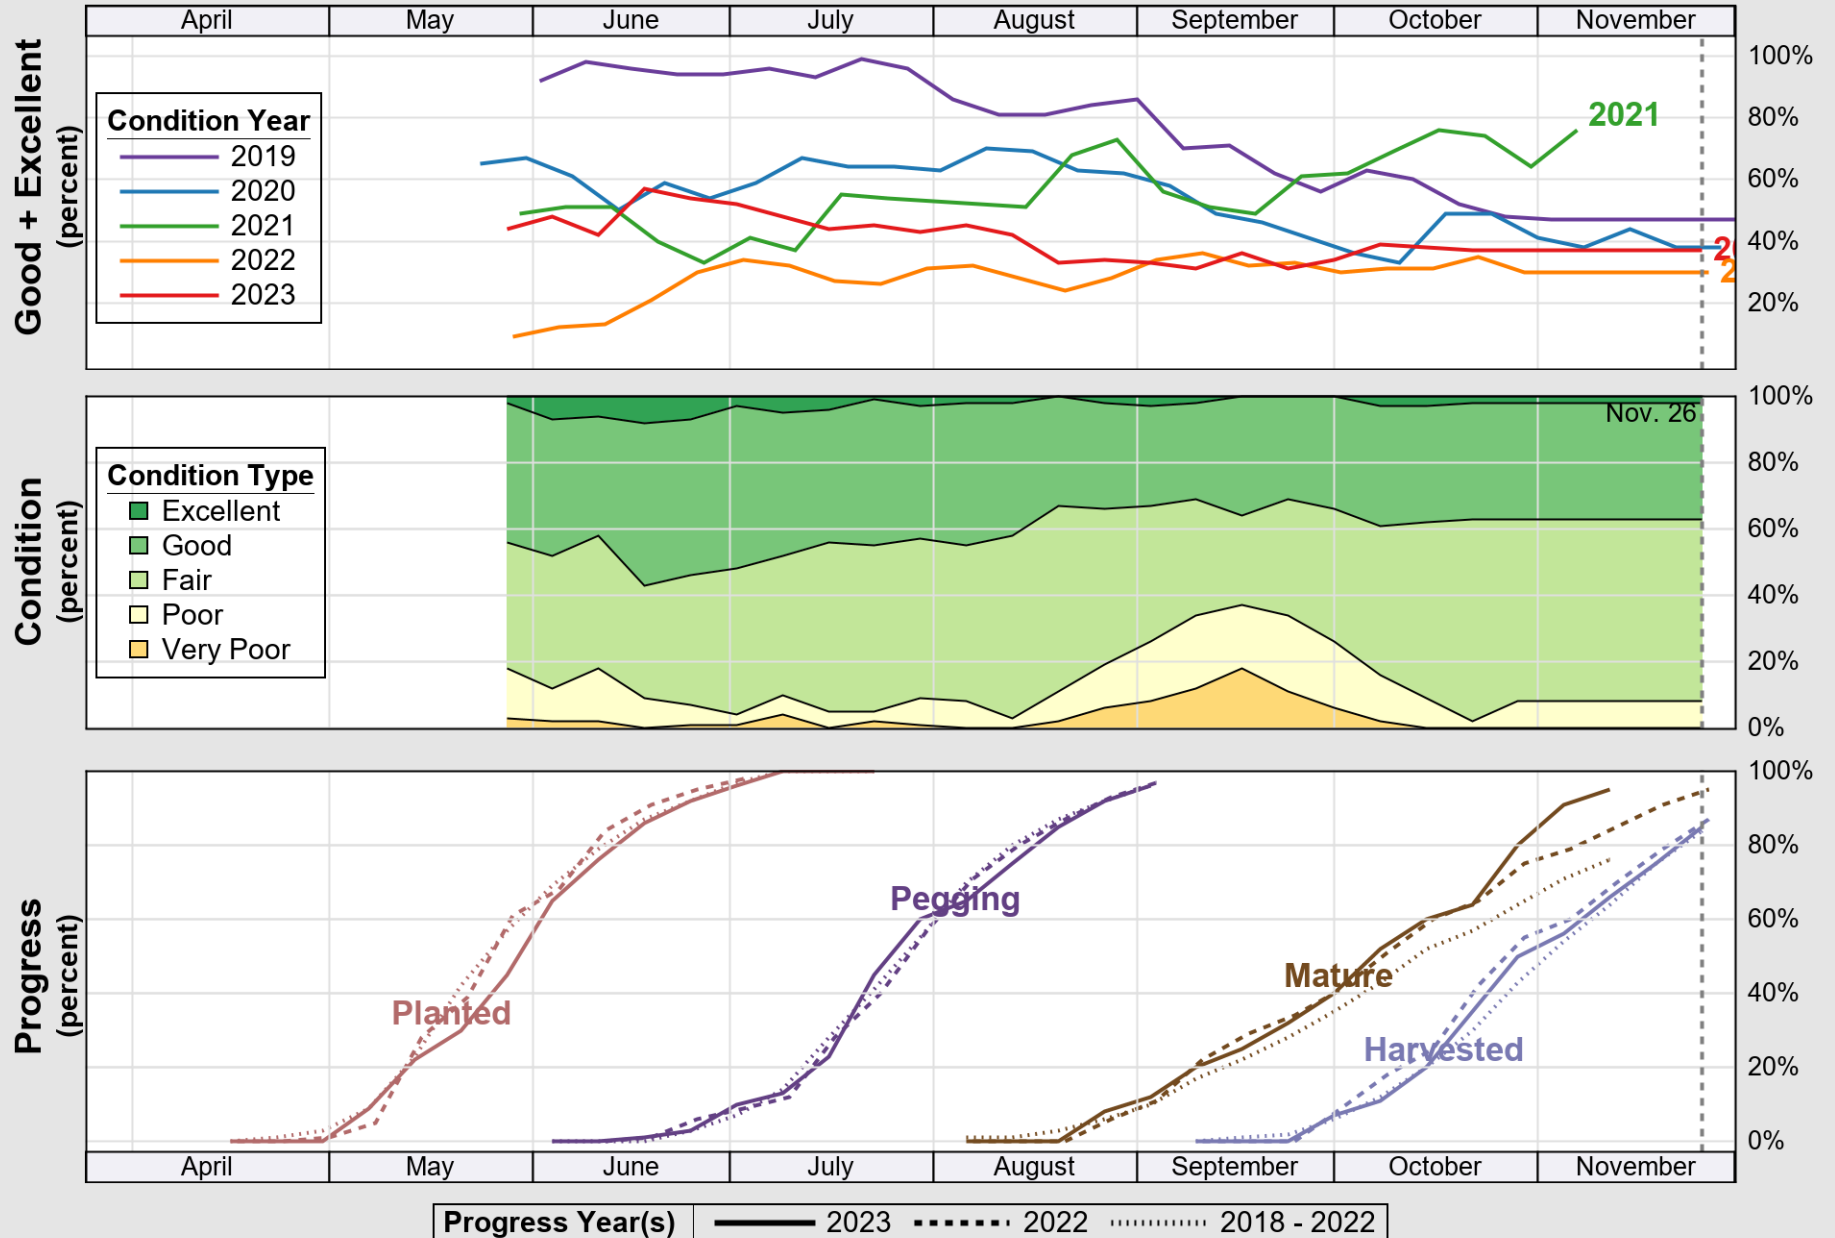

USDA

Crop Progress and Condition: Corn in Texas , 2023

NASS

Source: National Agricultural Statistics Service (NASS), Crop Progress Report

USDA

Crop Progress and Condition: Cotton in Texas , 2023

NASS

Source: National Agricultural Statistics Service (NASS), Crop Progress Report

USDA

Crop Progress and Condition: Pasture and Range in Texas , 2023

NASS

Source: National Agricultural Statistics Service (NASS), Crop Progress Report

USDA

Crop Progress and Condition: Peanuts in Texas , 2023

NASS

Source: National Agricultural Statistics Service (NASS), Crop Progress Report

USDA

Crop Progress and Condition: Rice in Texas , 2023

NASS

Source: National Agricultural Statistics Service (NASS), Crop Progress Report

USDA

Crop Progress and Condition: Sorghum in Texas , 2023

NASS

Source: National Agricultural Statistics Service (NASS), Crop Progress Report

USDA

Crop Progress and Condition: Soybeans in Texas , 2023

NASS

Source: National Agricultural Statistics Service (NASS), Crop Progress Report