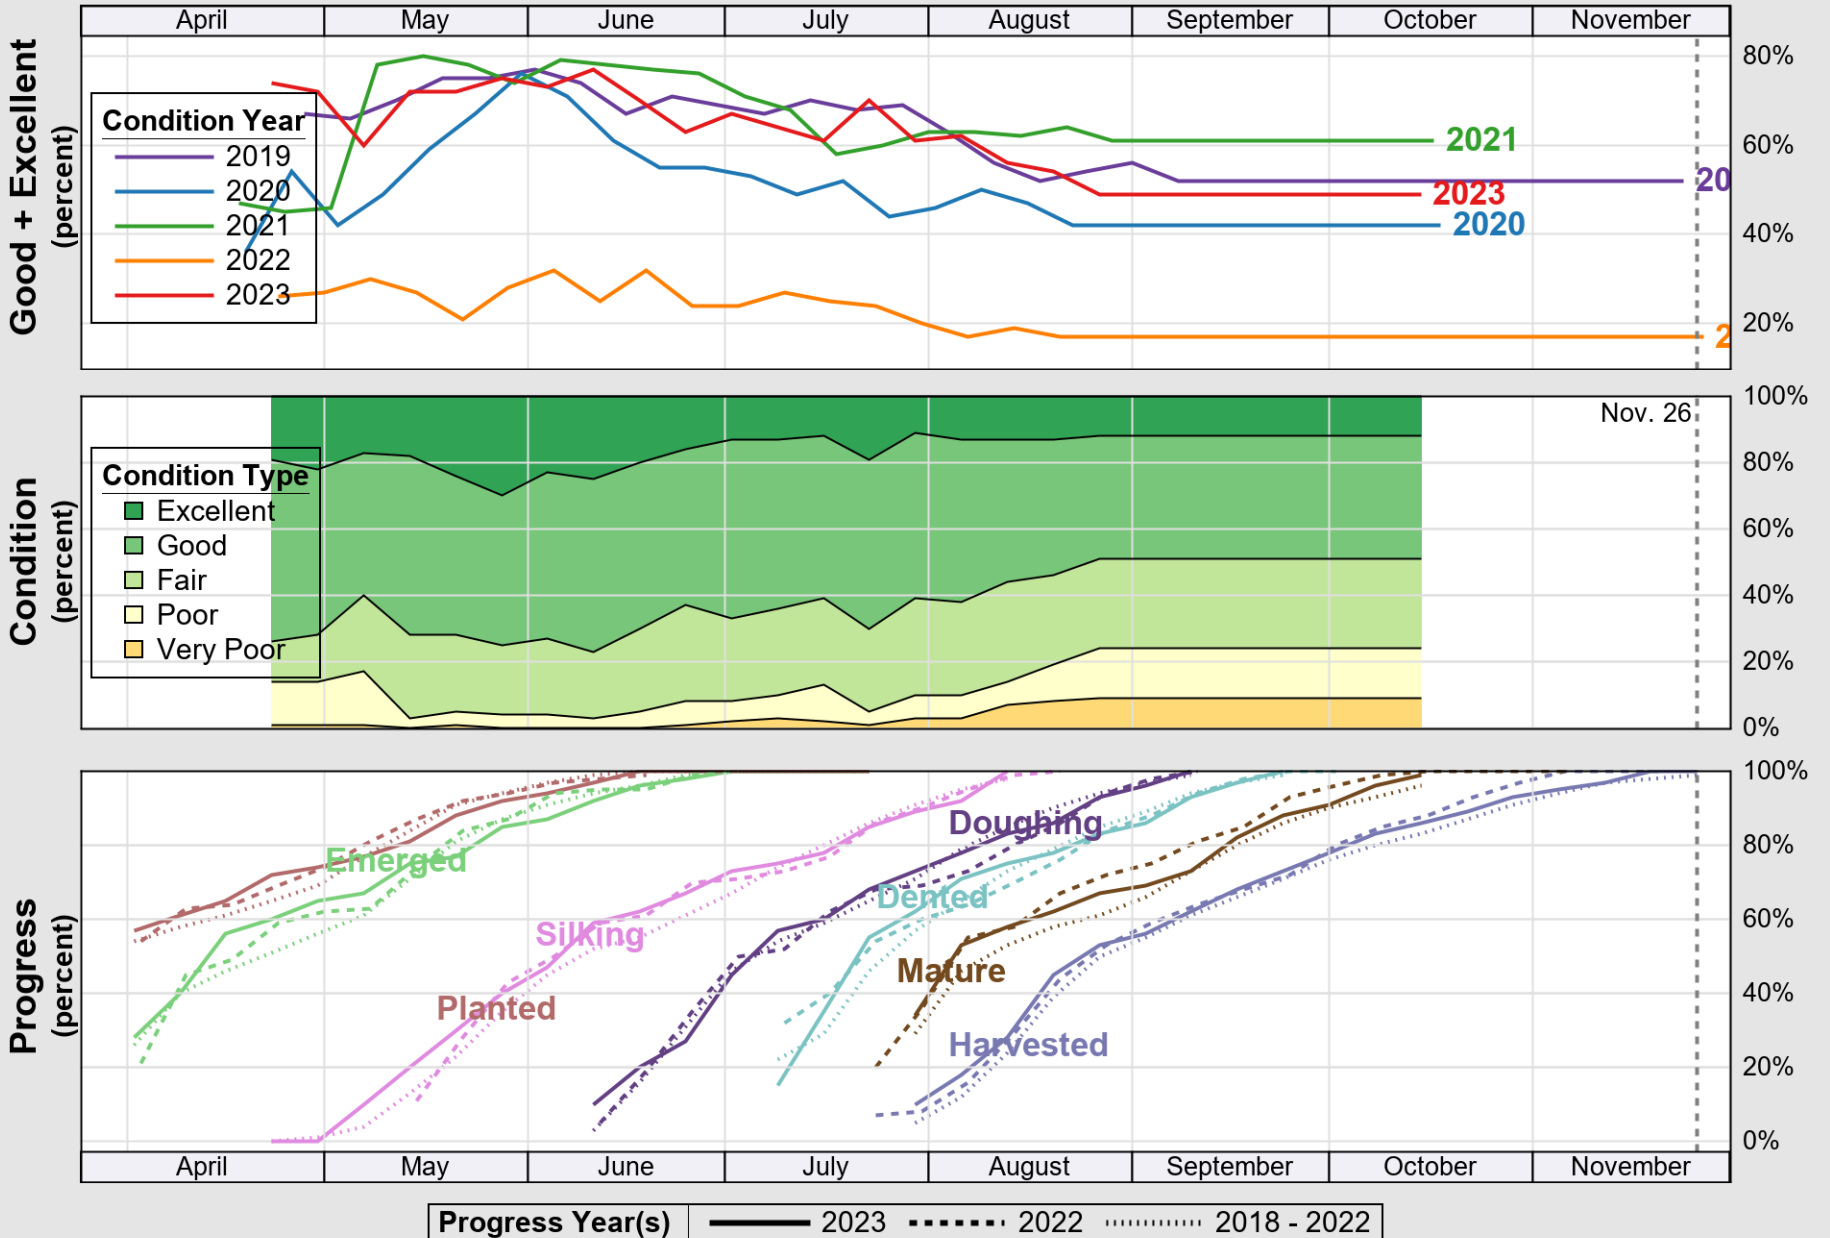

USDA

Crop Progress and Condition: Corn in Texas , 2023

NASS

Source: National Agricultural Statistics Service (NASS), Crop Progress Report

USDA

Crop Progress and Condition: Cotton in Texas , 2023

NASS

Source: National Agricultural Statistics Service (NASS), Crop Progress Report

USDA

Crop Progress and Condition: Pasture and Range in Texas , 2023

NASS

Source: National Agricultural Statistics Service (NASS), Crop Progress Report

USDA

Crop Progress and Condition: Peanuts in Texas , 2023

NASS

Source: National Agricultural Statistics Service (NASS), Crop Progress Report

USDA

Crop Progress and Condition: Rice in Texas , 2023

NASS

Source: National Agricultural Statistics Service (NASS), Crop Progress Report