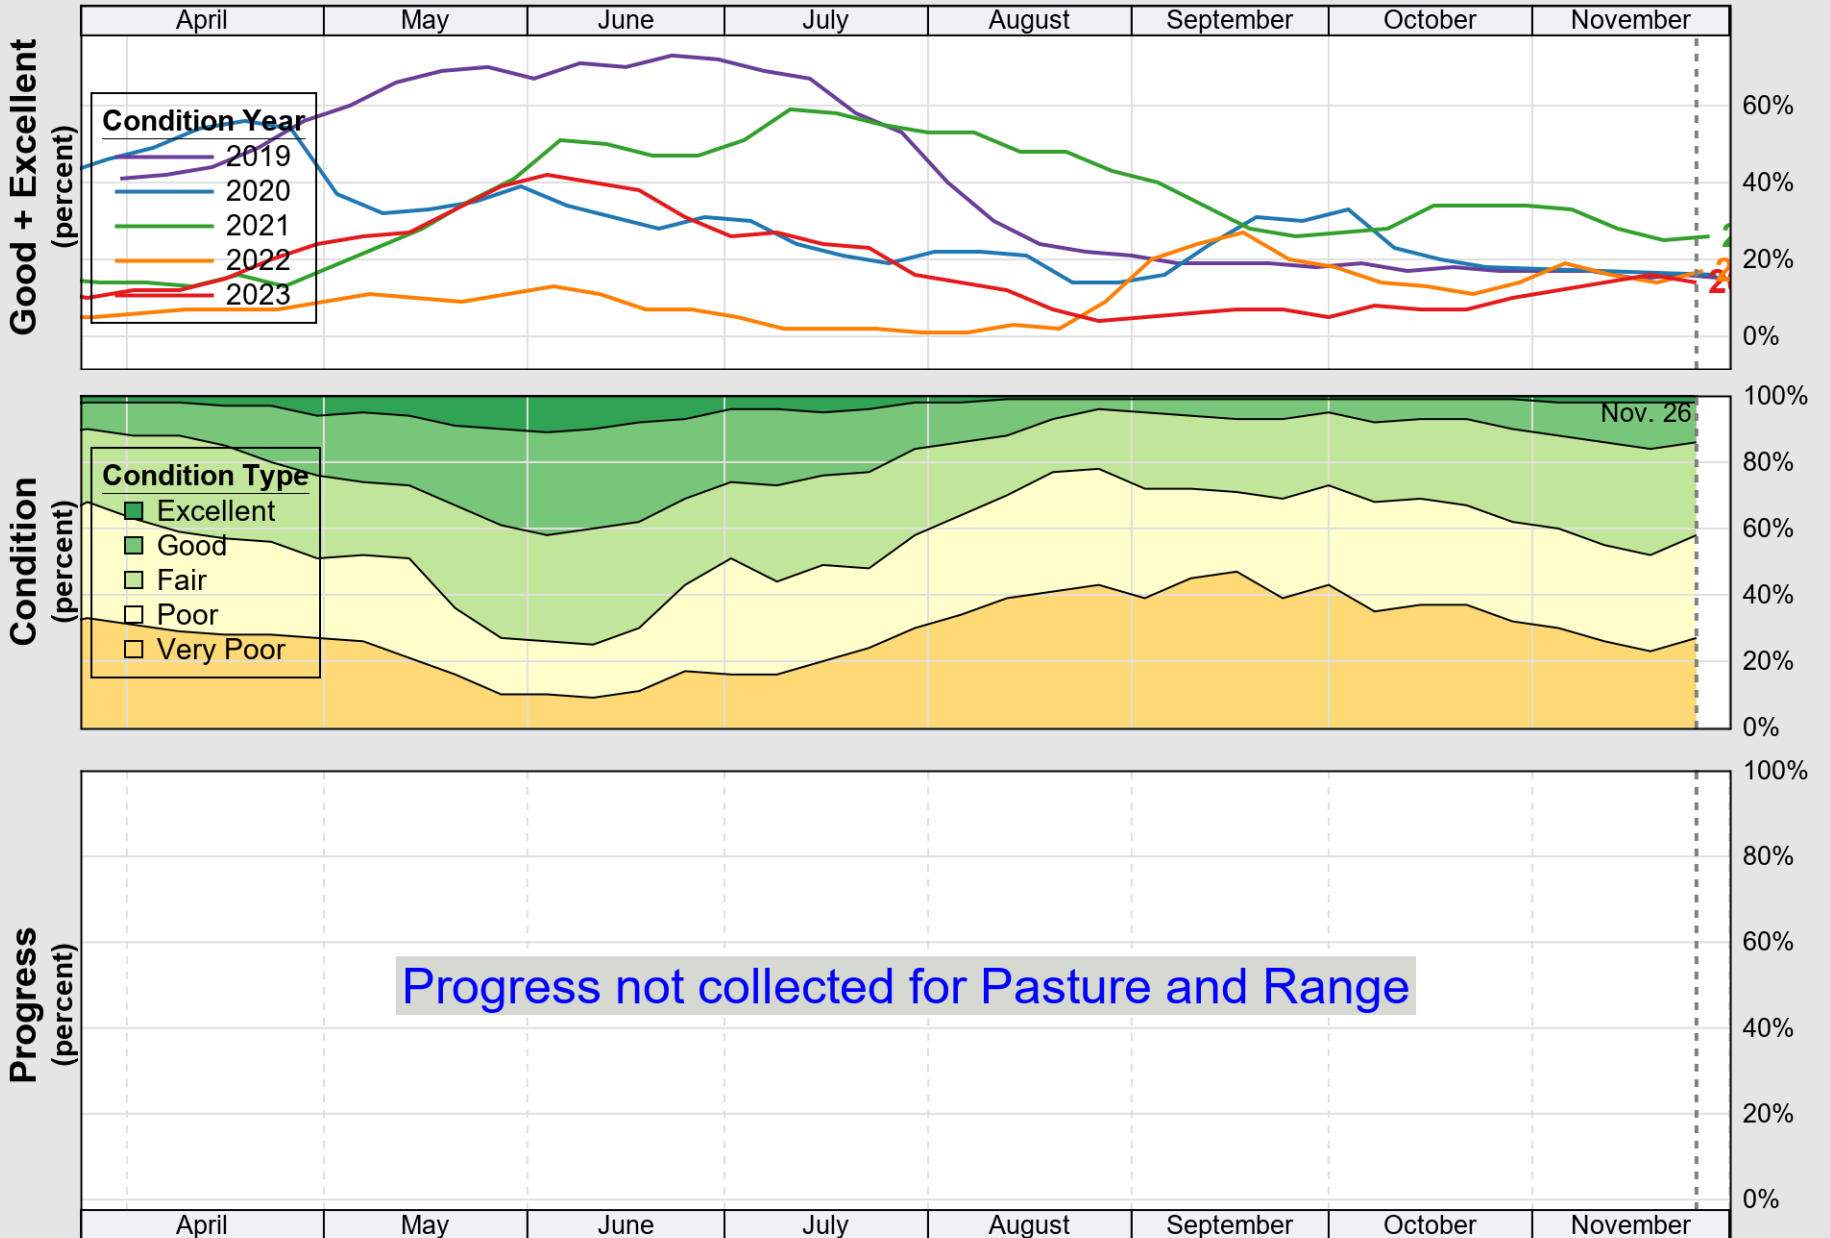

USDA

Crop Progress and Condition: Corn in Texas , 2023

NASS

Source: National Agricultural Statistics Service (NASS), Crop Progress Report

USDA

Crop Progress and Condition: Cotton in Texas , 2023

NASS

Source: National Agricultural Statistics Service (NASS), Crop Progress Report

USDA

Crop Progress and Condition: Pasture and Range in Texas , 2023

NASS

Source: National Agricultural Statistics Service (NASS), Crop Progress Report

USDA

Crop Progress and Condition: Peanuts in Texas , 2023

NASS

Source: National Agricultural Statistics Service (NASS), Crop Progress Report

USDA

Crop Progress and Condition: Rice in Texas , 2023

NASS

Source: National Agricultural Statistics Service (NASS), Crop Progress Report