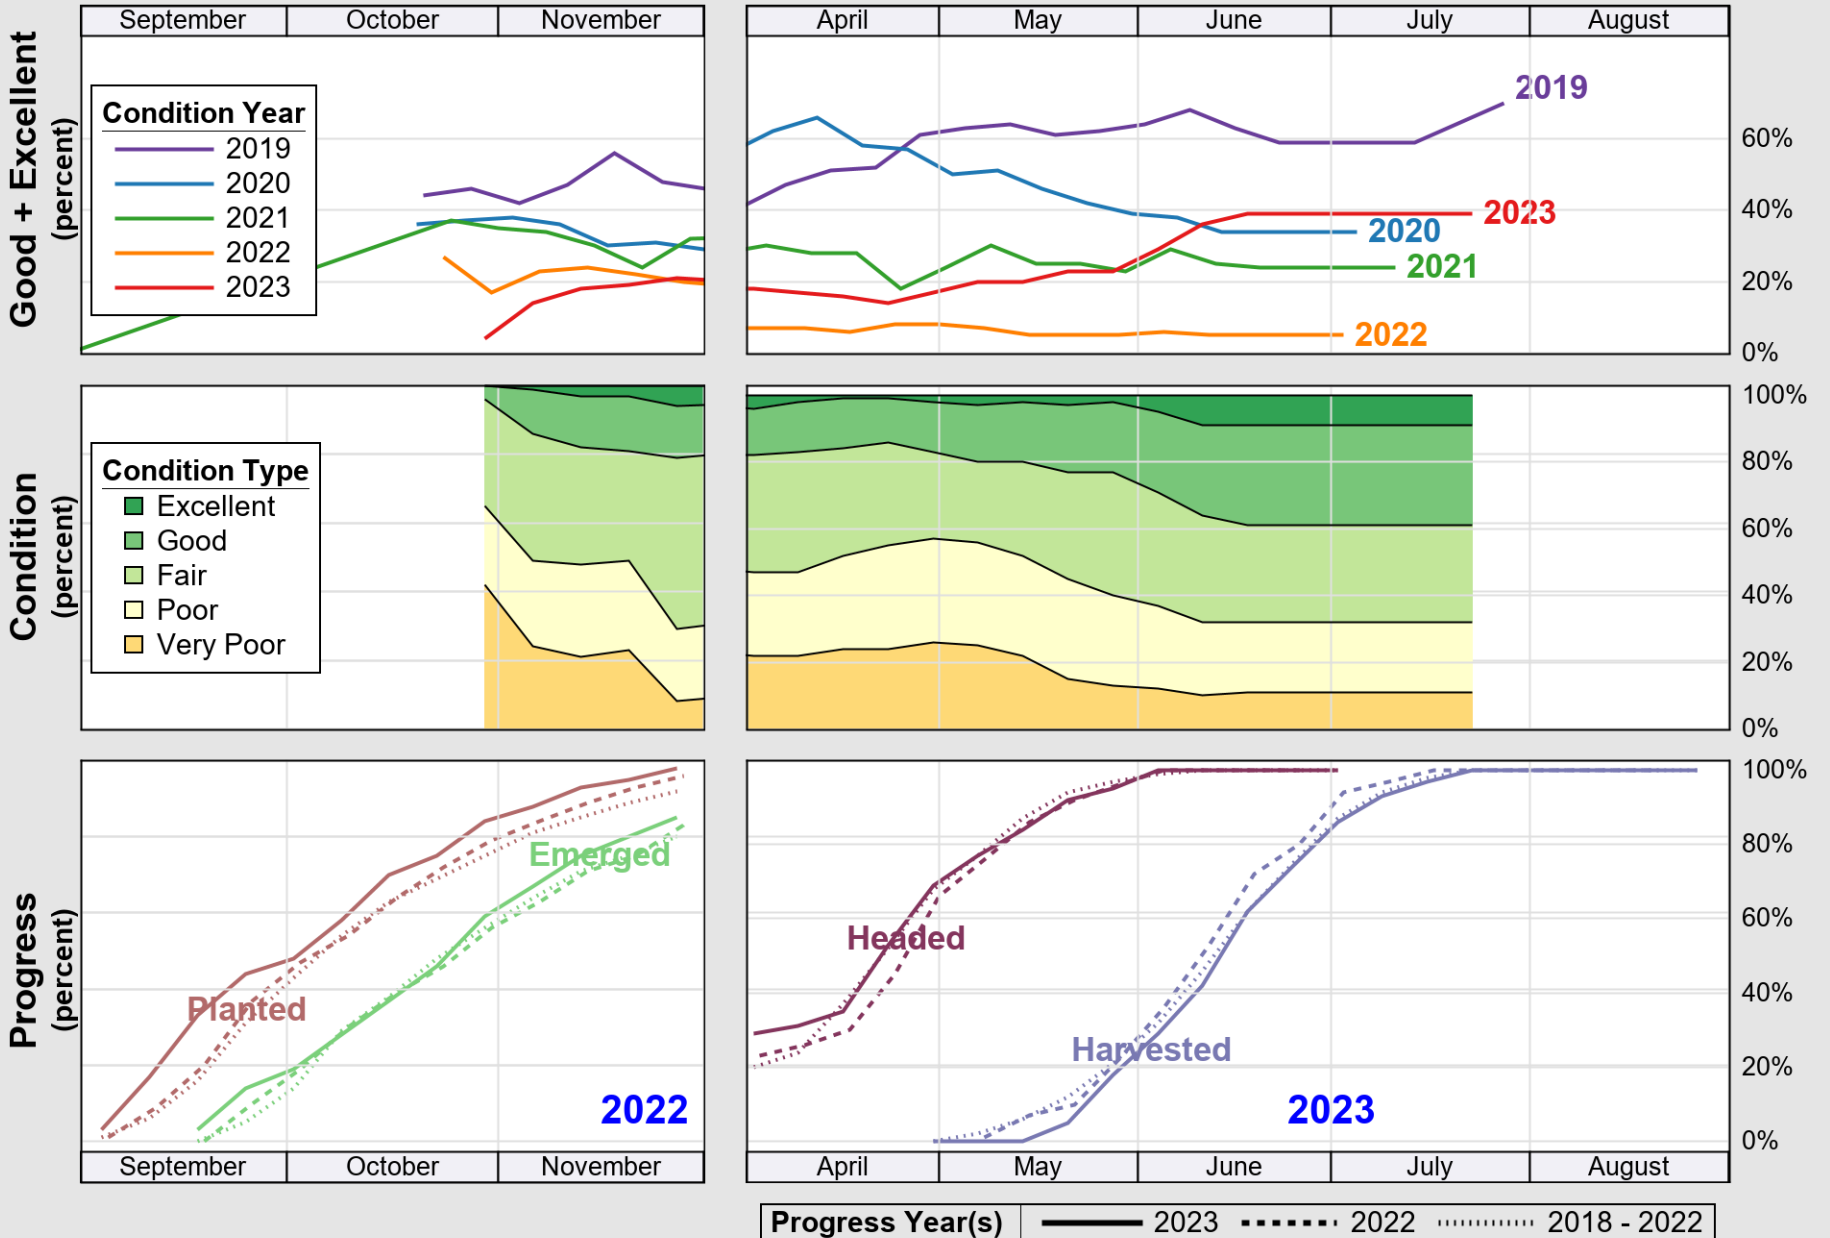

USDA

Crop Progress and Condition: Sorghum in Texas , 2023

NASS

Source: National Agricultural Statistics Service (NASS), Crop Progress Report

USDA

Crop Progress and Condition: Soybeans in Texas , 2023

NASS

Source: National Agricultural Statistics Service (NASS), Crop Progress Report

USDA

Crop Progress and Condition: Sunflower in Texas , 2023

NASS

Source: National Agricultural Statistics Service (NASS), Crop Progress Report

USDA

Crop Progress and Condition: Winter Wheat in Texas , 2023

NASS

Source: National Agricultural Statistics Service (NASS), Crop Progress Report