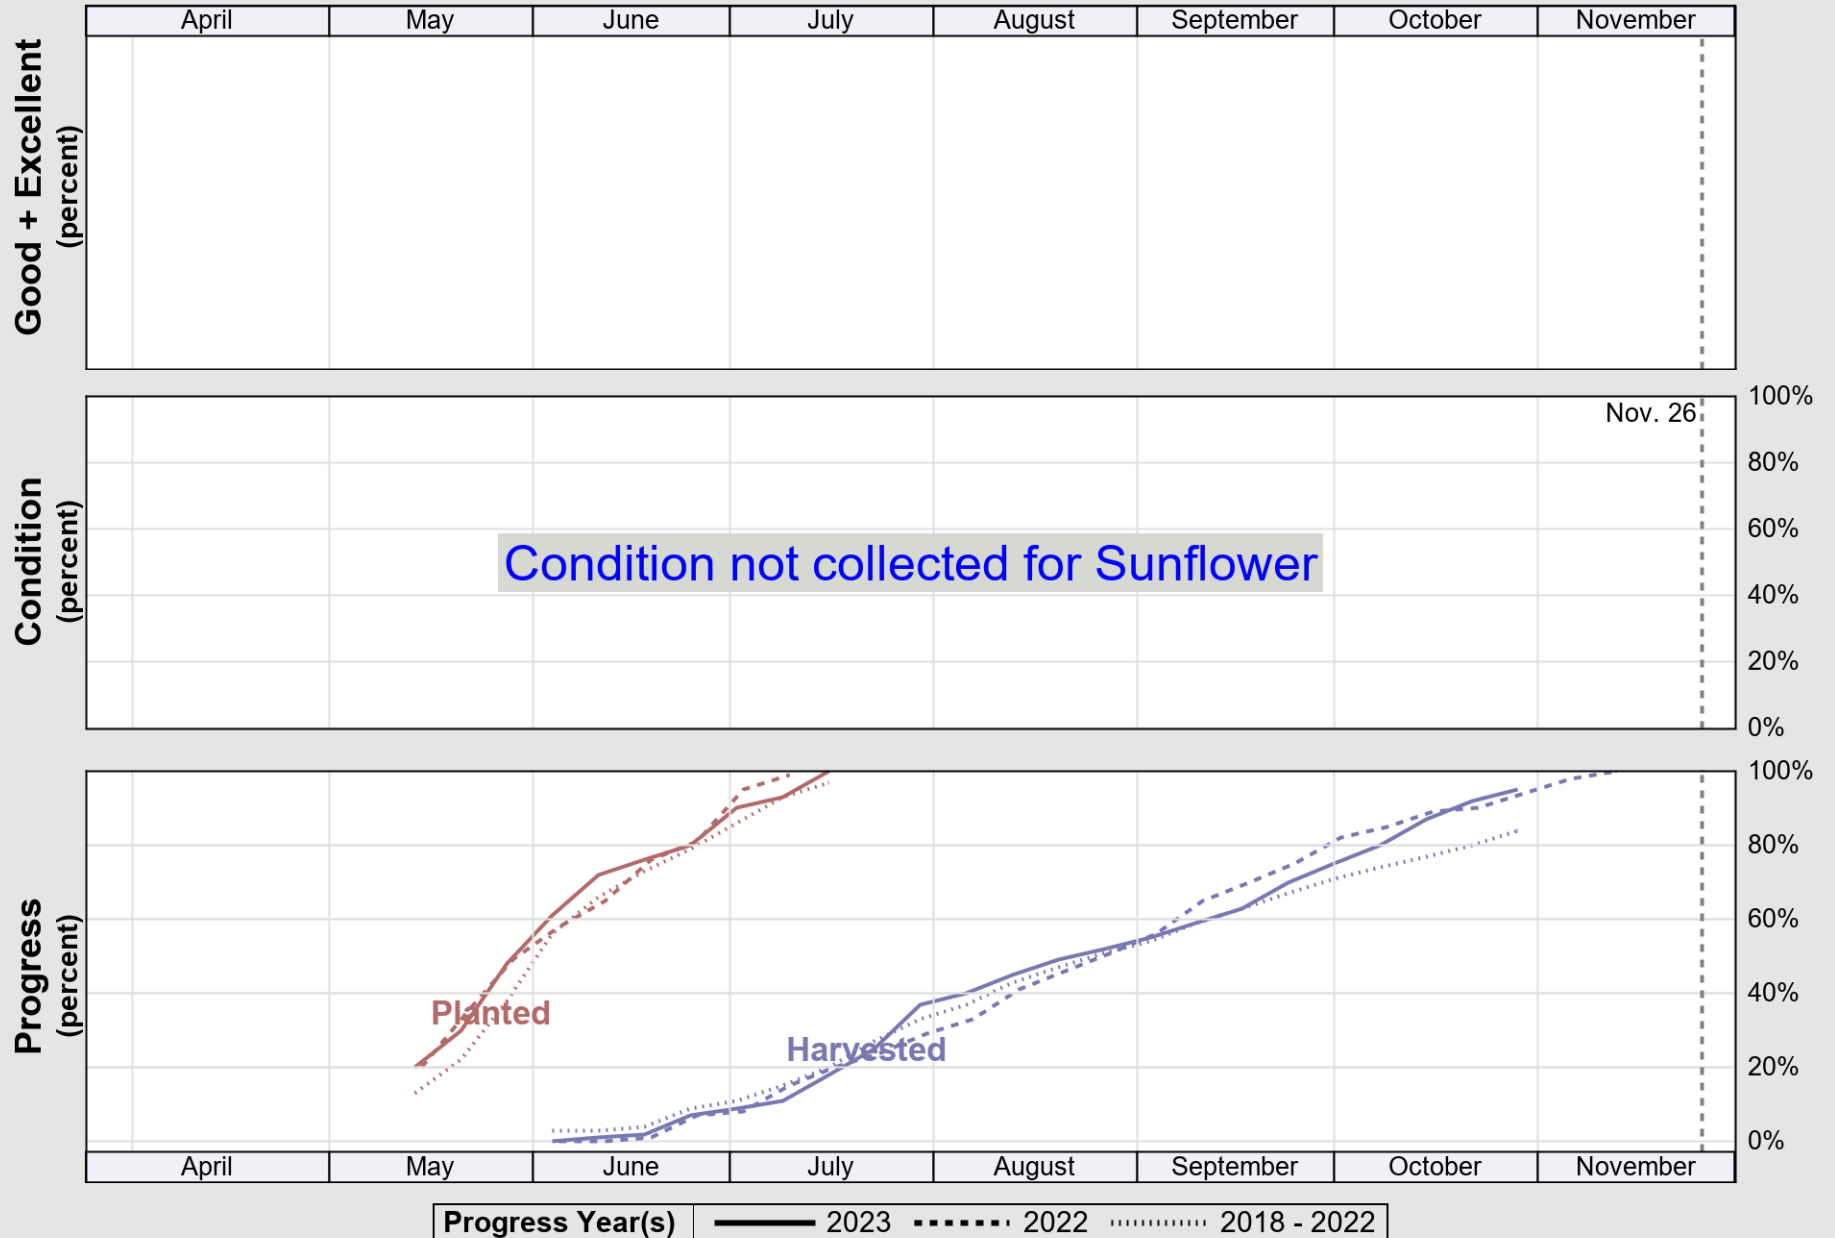

USDA

Crop Progress and Condition: Sorghum in Texas , 2023

NASS

Source: National Agricultural Statistics Service (NASS), Crop Progress Report

USDA

Crop Progress and Condition: Soybeans in Texas , 2023

NASS

Source: National Agricultural Statistics Service (NASS), Crop Progress Report

USDA

Crop Progress and Condition: Sunflower in Texas , 2023

NASS

Source: National Agricultural Statistics Service (NASS), Crop Progress Report

USDA

Crop Progress and Condition: Winter Wheat in Texas , 2023