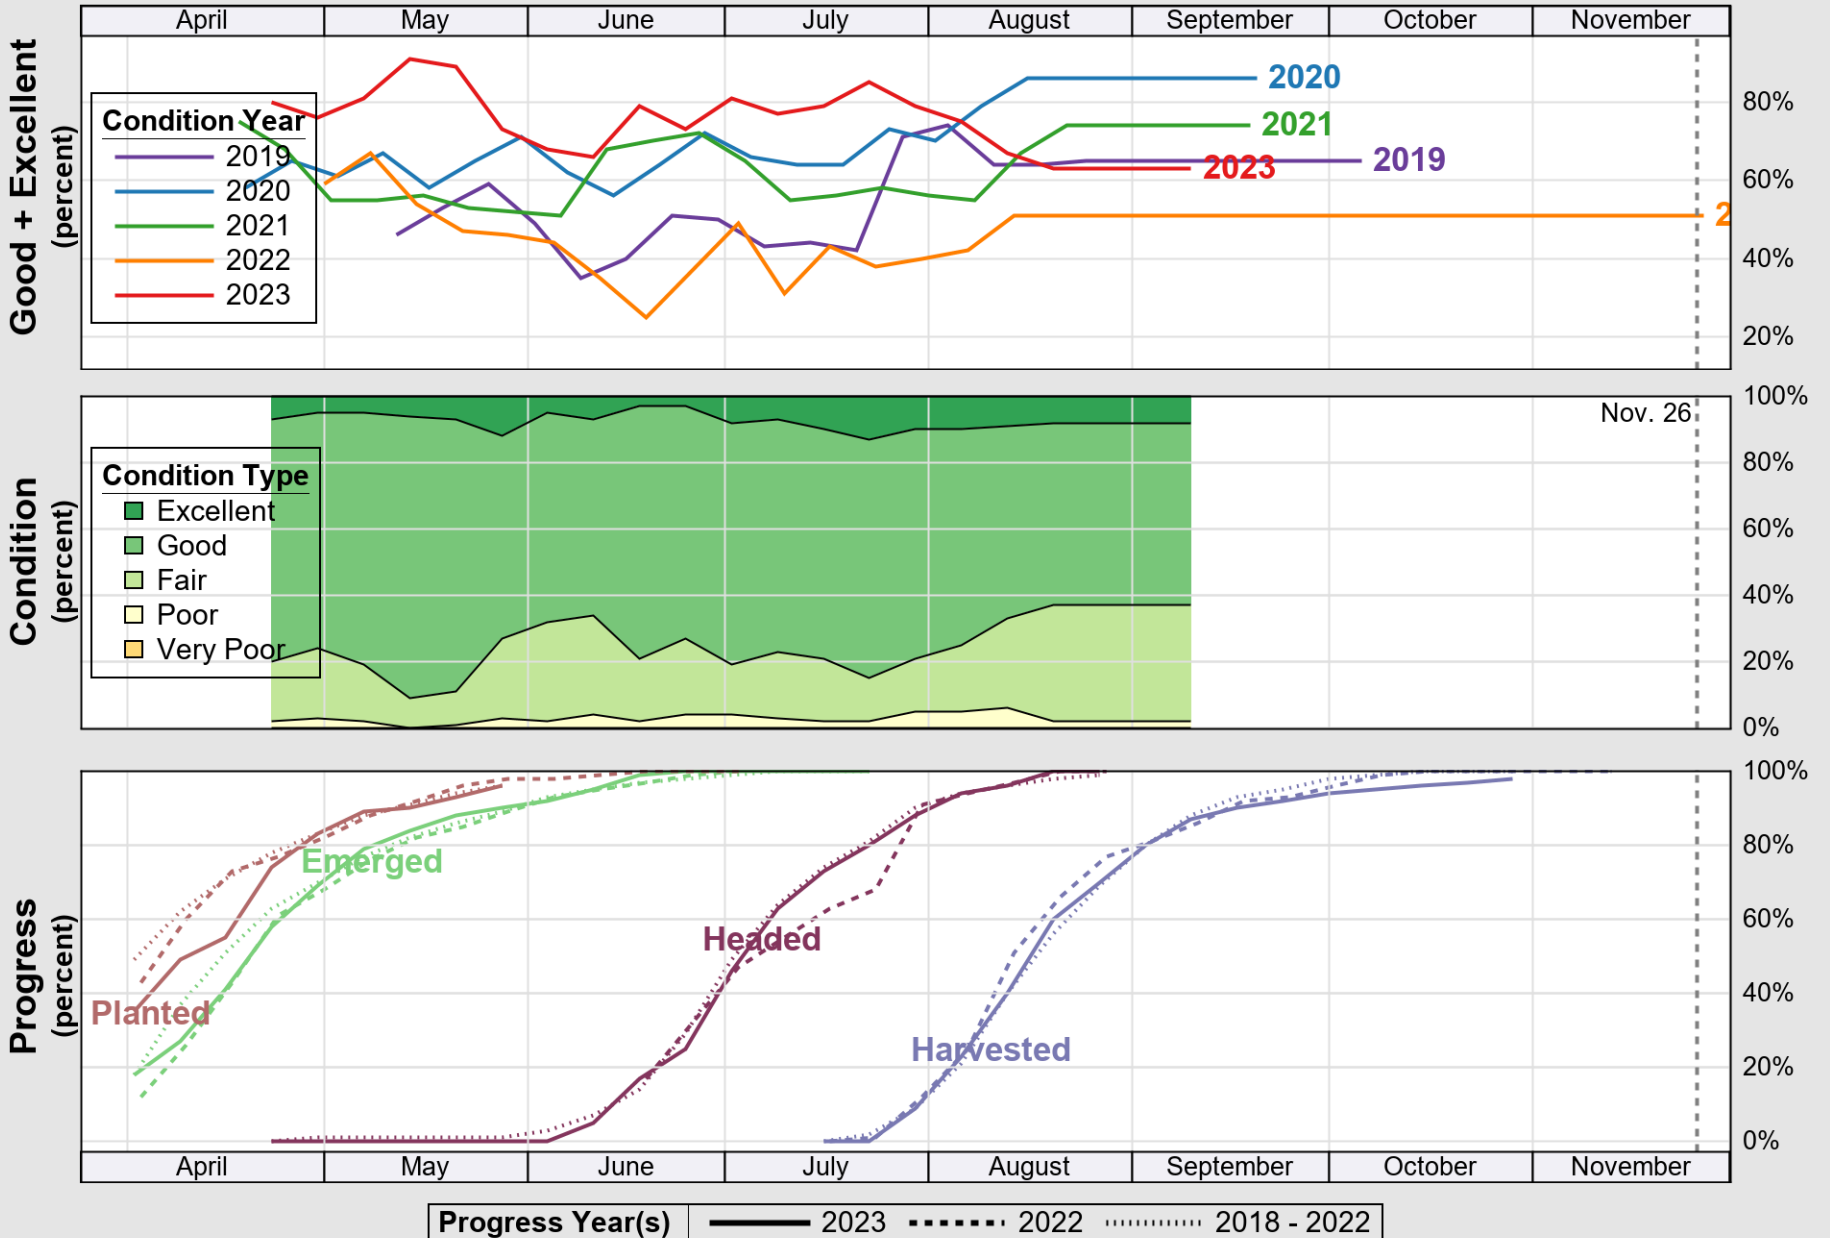

USDA

Crop Progress and Condition: Pasture and Range in Texas , 2023

NASS

Source: National Agricultural Statistics Service (NASS), Crop Progress Report

USDA

Crop Progress and Condition: Peanuts in Texas , 2023

NASS

Source: National Agricultural Statistics Service (NASS), Crop Progress Report

USDA

Crop Progress and Condition: Rice in Texas , 2023

NASS

Source: National Agricultural Statistics Service (NASS), Crop Progress Report

USDA

Crop Progress and Condition: Sorghum in Texas , 2023

NASS

Source: National Agricultural Statistics Service (NASS), Crop Progress Report

USDA

Crop Progress and Condition: Soybeans in Texas , 2023

NASS

Source: National Agricultural Statistics Service (NASS), Crop Progress Report

USDA

Crop Progress and Condition: Sunflower in Texas , 2023

NASS

Source: National Agricultural Statistics Service (NASS), Crop Progress Report

USDA

Crop Progress and Condition: Winter Wheat in Texas , 2023