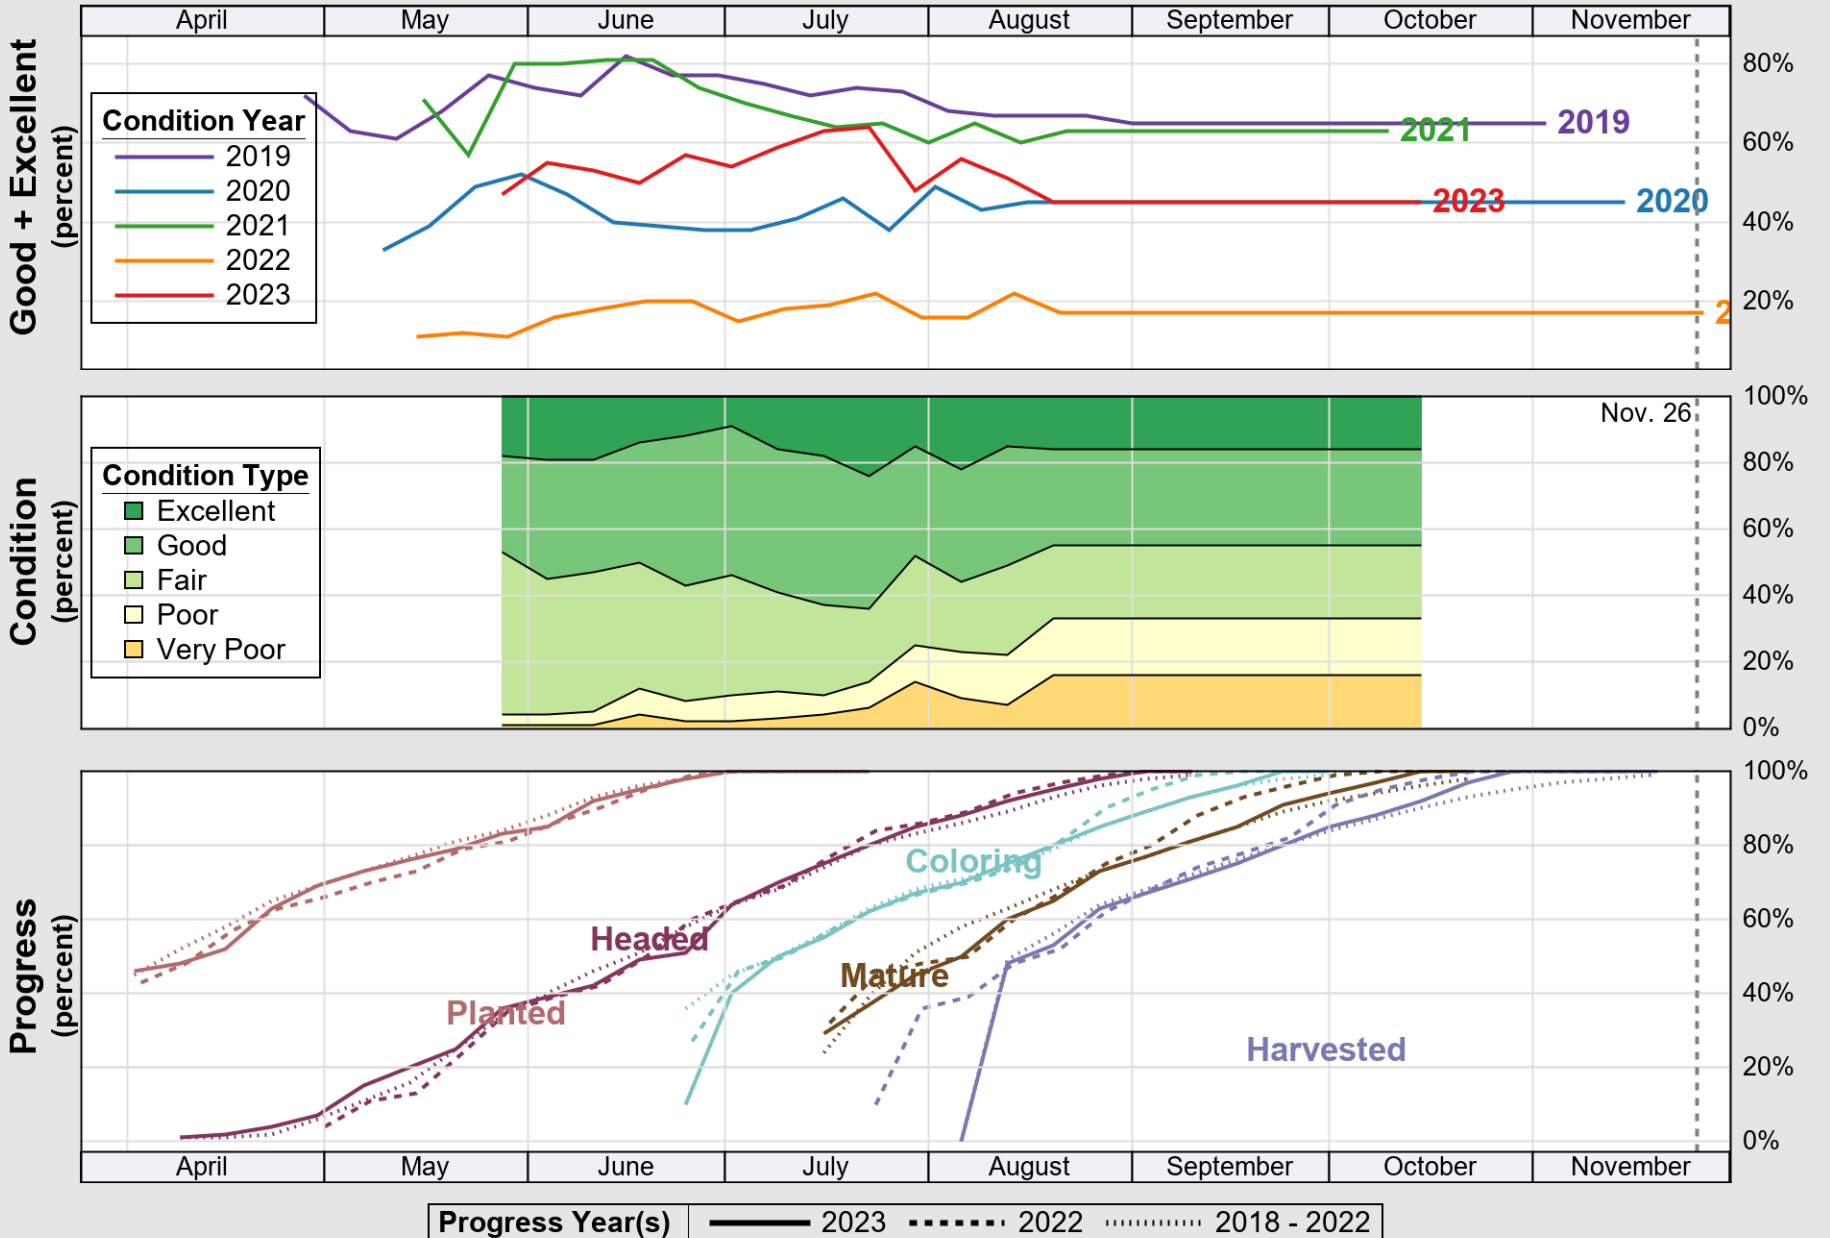

USDA

Crop Progress and Condition: Pasture and Range in Texas , 2023

NASS

Source: National Agricultural Statistics Service (NASS), Crop Progress Report

USDA

Crop Progress and Condition: Peanuts in Texas , 2023

NASS

Source: National Agricultural Statistics Service (NASS), Crop Progress Report

USDA

Crop Progress and Condition: Rice in Texas , 2023

NASS

Source: National Agricultural Statistics Service (NASS), Crop Progress Report

USDA

Crop Progress and Condition: Sorghum in Texas , 2023

NASS

Source: National Agricultural Statistics Service (NASS), Crop Progress Report

USDA

Crop Progress and Condition: Soybeans in Texas , 2023

NASS

Source: National Agricultural Statistics Service (NASS), Crop Progress Report

USDA

Crop Progress and Condition: Sunflower in Texas , 2023

NASS

Source: National Agricultural Statistics Service (NASS), Crop Progress Report

USDA

Crop Progress and Condition: Winter Wheat in Texas , 2023