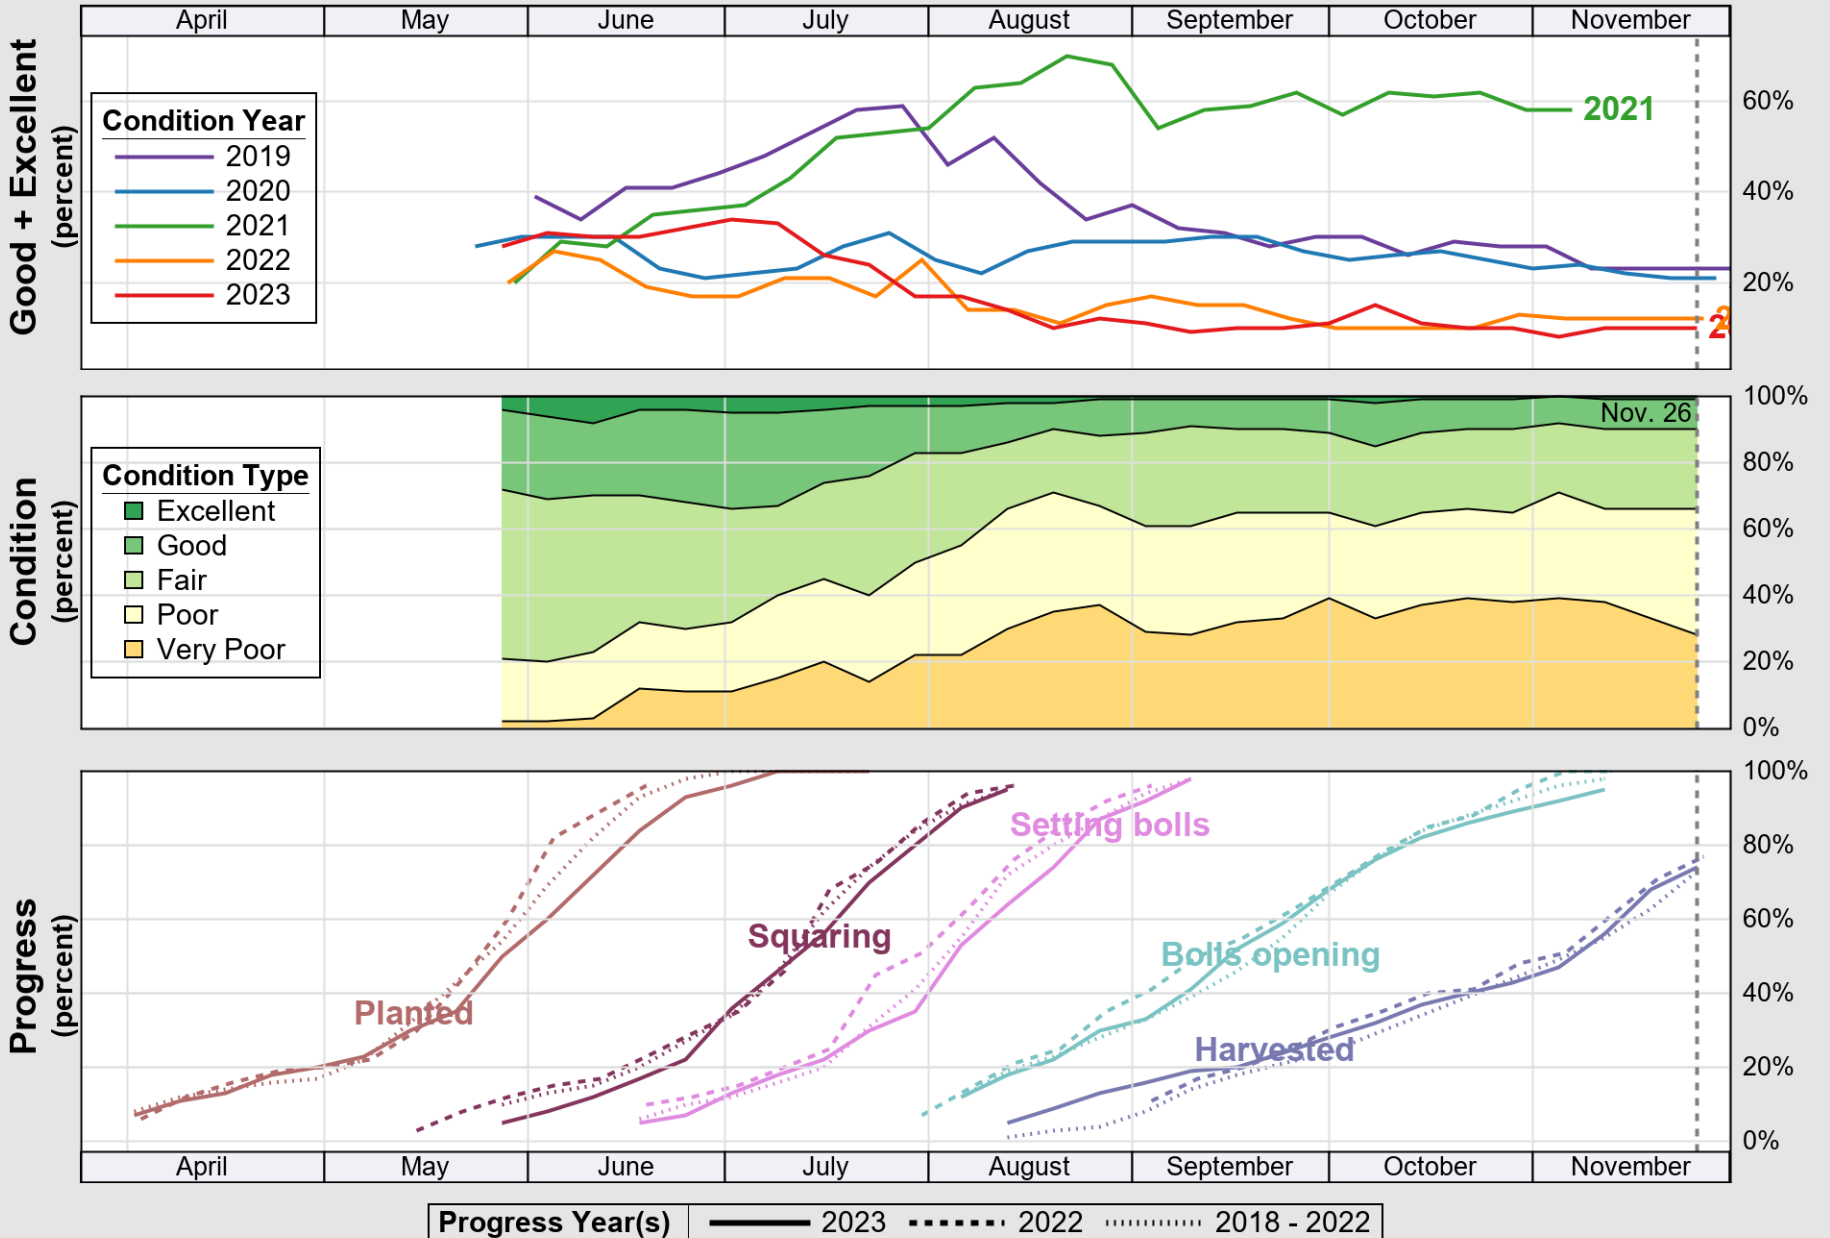

USDA

Crop Progress and Condition: Corn in Texas , 2023

NASS

Source: National Agricultural Statistics Service (NASS), Crop Progress Report

USDA

Crop Progress and Condition: Cotton in Texas , 2023

NASS

Source: National Agricultural Statistics Service (NASS), Crop Progress Report

USDA

Crop Progress and Condition: Pasture and Range in Texas , 2023

NASS

Source: National Agricultural Statistics Service (NASS), Crop Progress Report

USDA

Crop Progress and Condition: Peanuts in Texas , 2023

NASS

Source: National Agricultural Statistics Service (NASS), Crop Progress Report

USDA

Crop Progress and Condition: Rice in Texas , 2023

NASS

Source: National Agricultural Statistics Service (NASS), Crop Progress Report