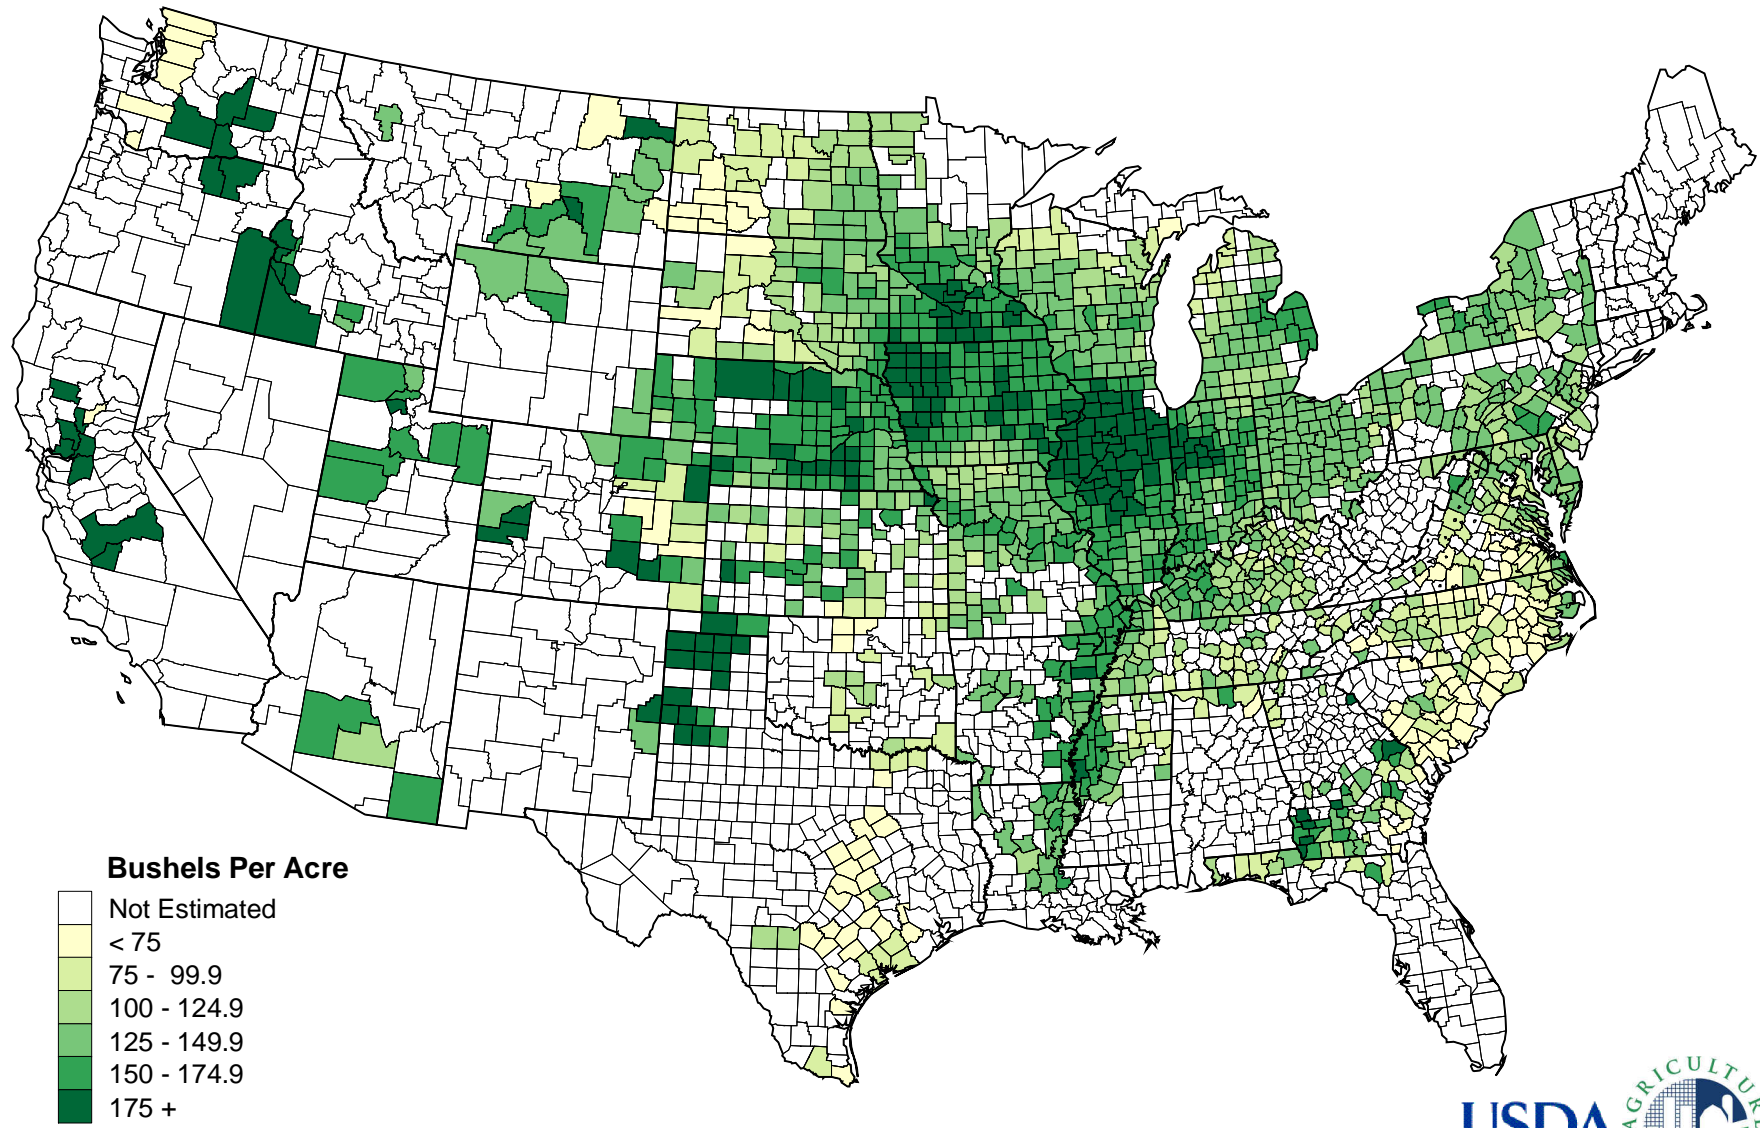

Corn for Grain 2008 Yield Per Harvested Acre by County

Bushels Per Acre

- Not Estimated
- < 75
- 75 - 99.9
- 100 - 124.9
- 125 - 149.9
- 150 - 174.9
- 175 +