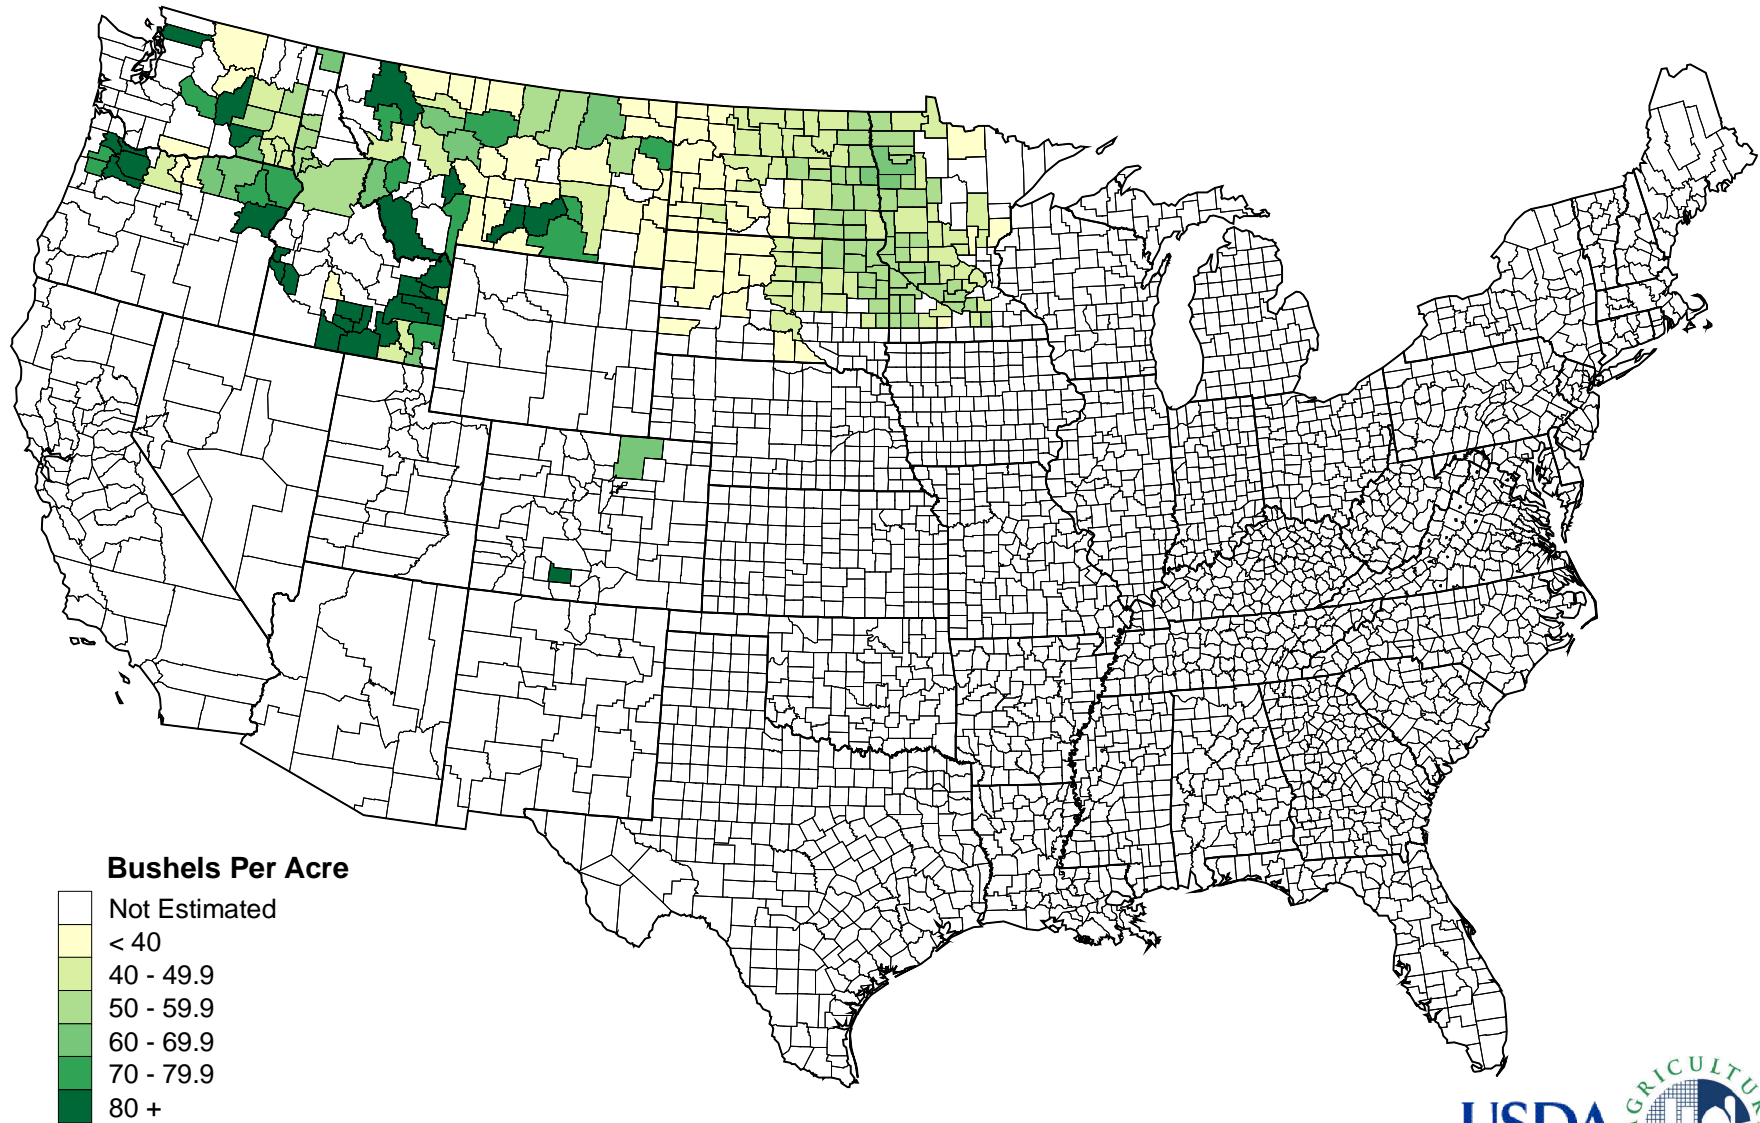

Other Spring Wheat 2010 Yield Per Harvested Acre by County for Selected States

Bushels Per Acre