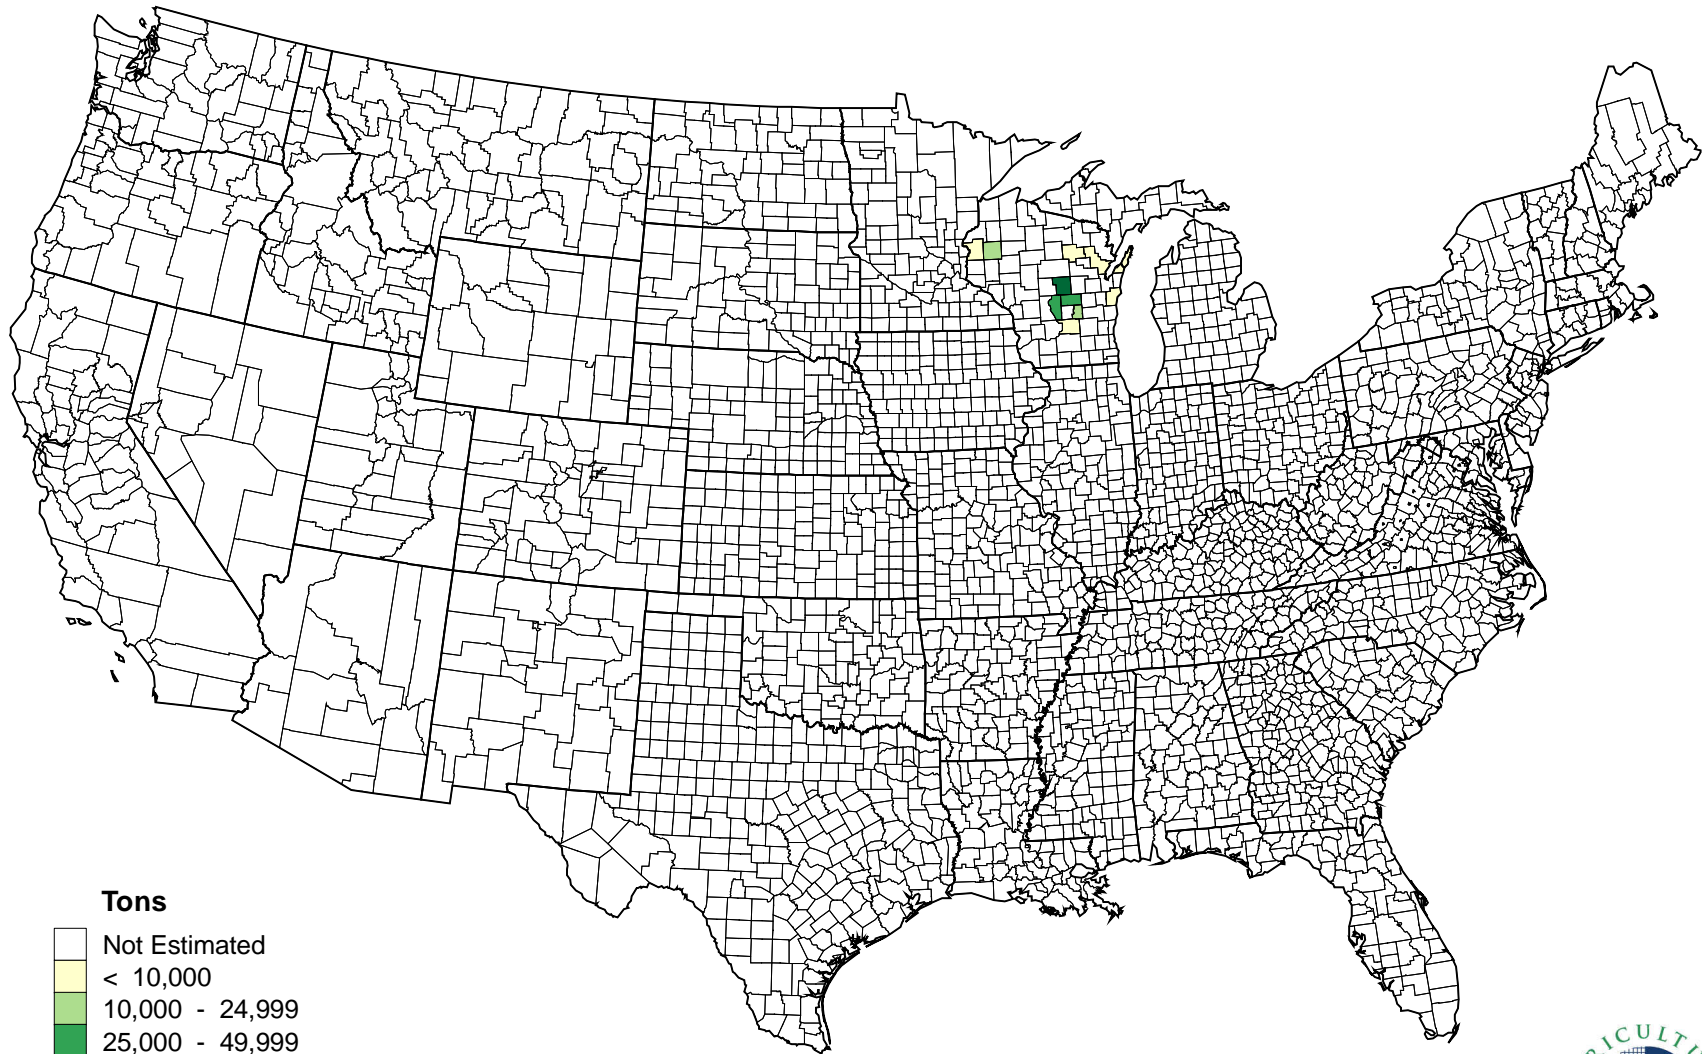

Snap Beans for Processing 2007 Production by County for Selected States

Tons
Not Estimated
< 10,000
10,000 - 24,999
25,000 - 49,999
50,000 +