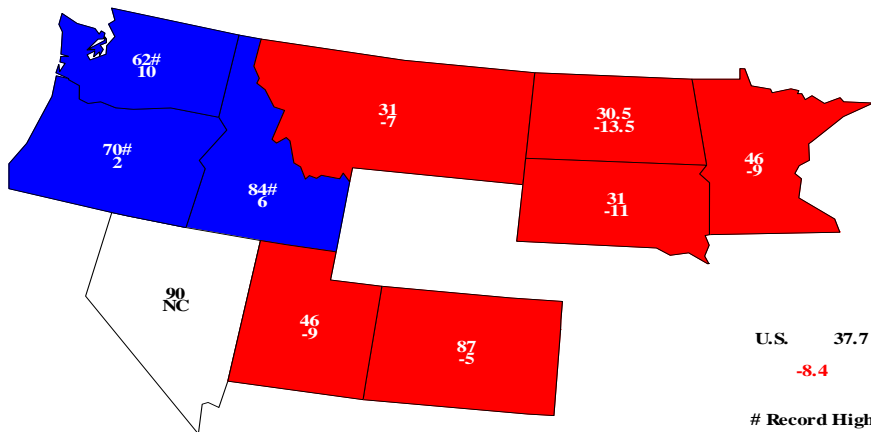

Other Spring Wheat Yield, 2011

Bushels and Change From Previous Year

U.S. 37.7

-8.4

Record High

NC = No Change