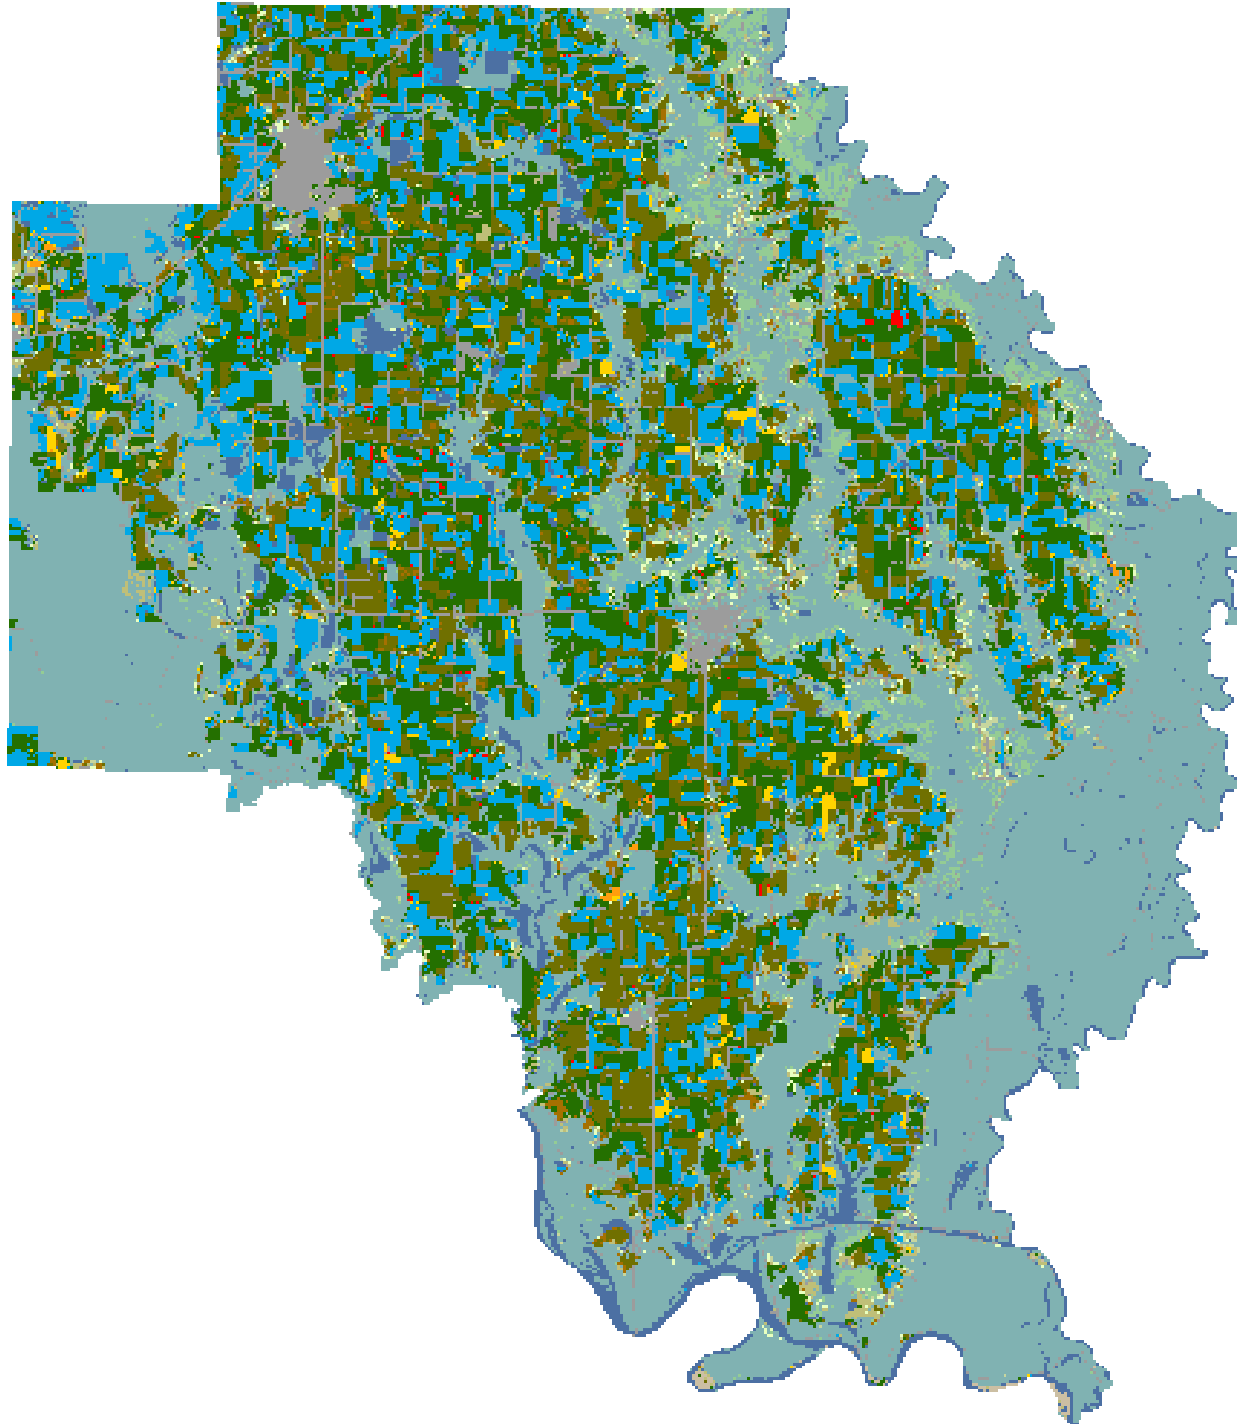

2008 Arkansas County, Arkansas

Land Cover Categories

Agriculture

- Pasture/Grass
- Soybeans
- Rice
- W. Wht./Soy. Dbl. Crop.
- Cotton
- Corn
- Fallow/Idle Cropland
- Winter Wheat
- Sorghum
- Aquaculture
- Sweet Potatoes
- Other Tree Nuts
- Oats
- Other Crops
- Misc. Vegs. & Fruits
- Alfalfa

Non-Agriculture

- Woodland
- Wetlands
- Urban/Developed
- Shrubland
- Water
- Barren