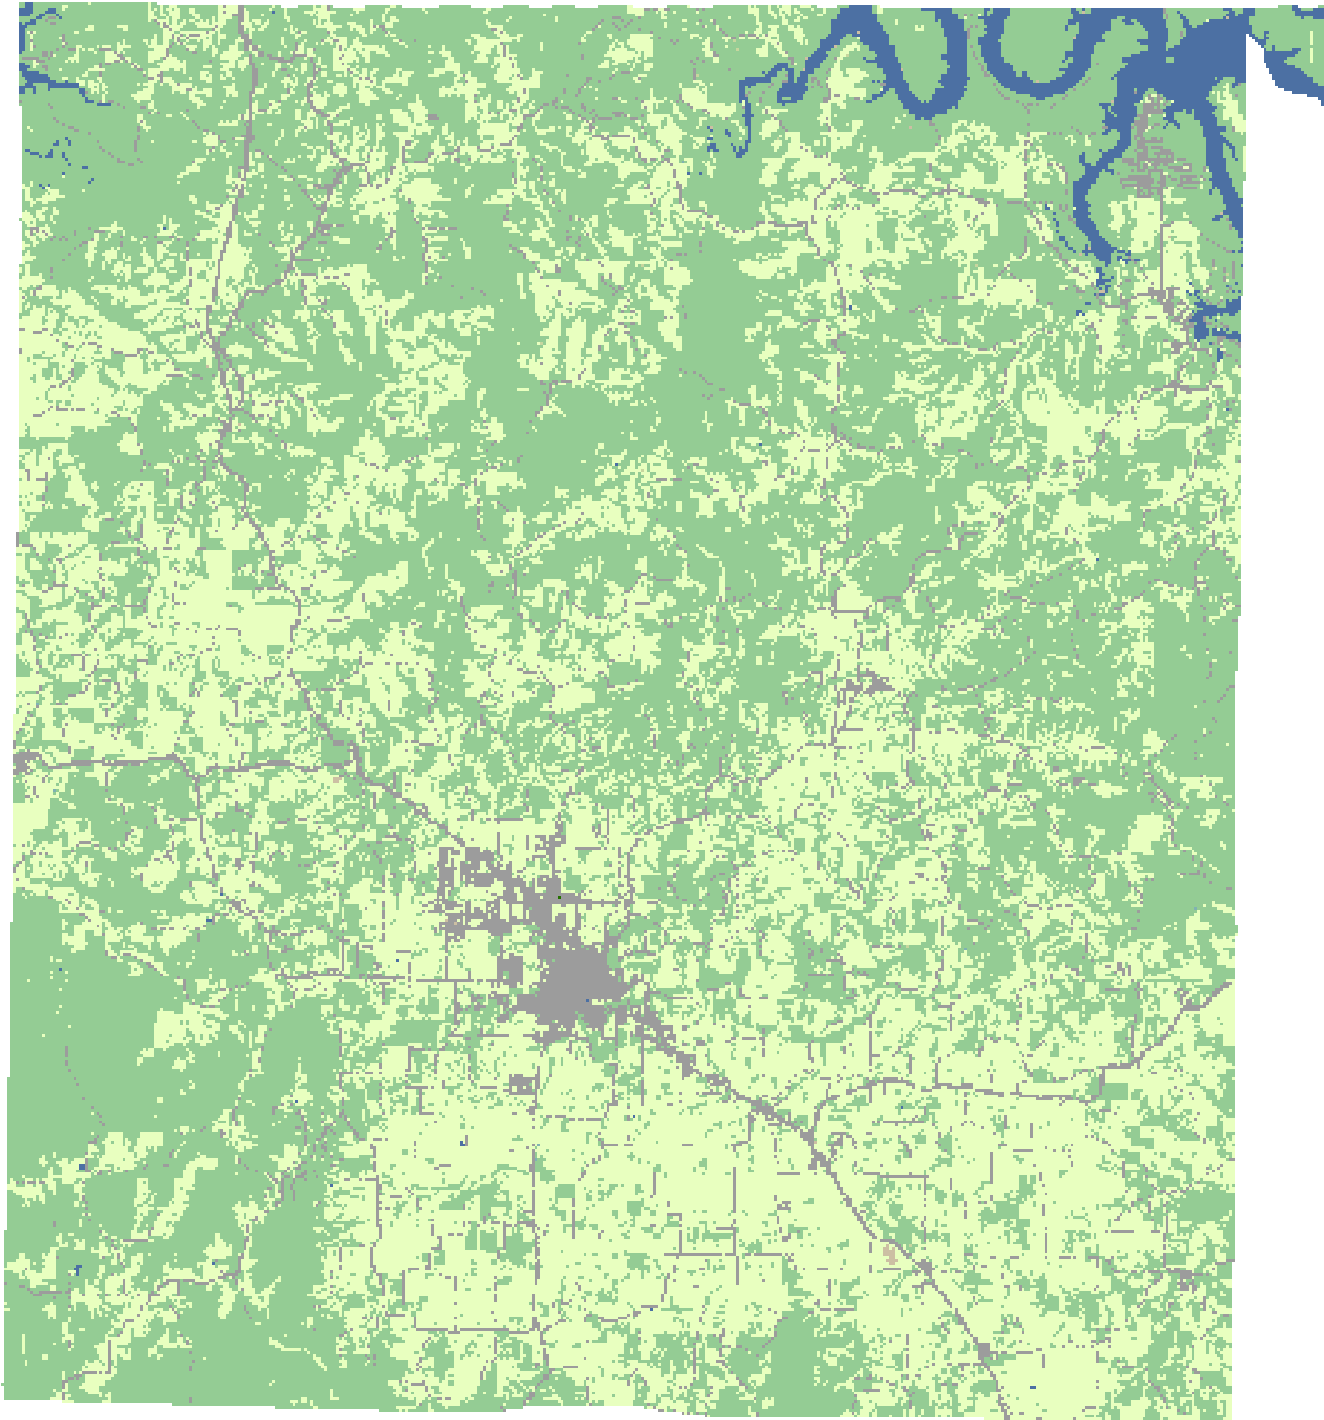

2008 Boone County, Arkansas

Land Cover Categories

Agriculture

-  Pasture/Grass
-  Soybeans
-  Rice
-  W. Wht./Soy. Dbl. Crop.
-  Cotton
-  Corn
-  Fallow/Idle Cropland
-  Winter Wheat
-  Sorghum
-  Aquaculture
-  Sweet Potatoes
-  Other Tree Nuts
-  Oats
-  Other Crops
-  Misc. Vegs. & Fruits
-  Alfalfa

Non-Agriculture

-  Woodland
-  Wetlands
-  Urban/Developed
-  Shrubland
-  Water
-  Barren