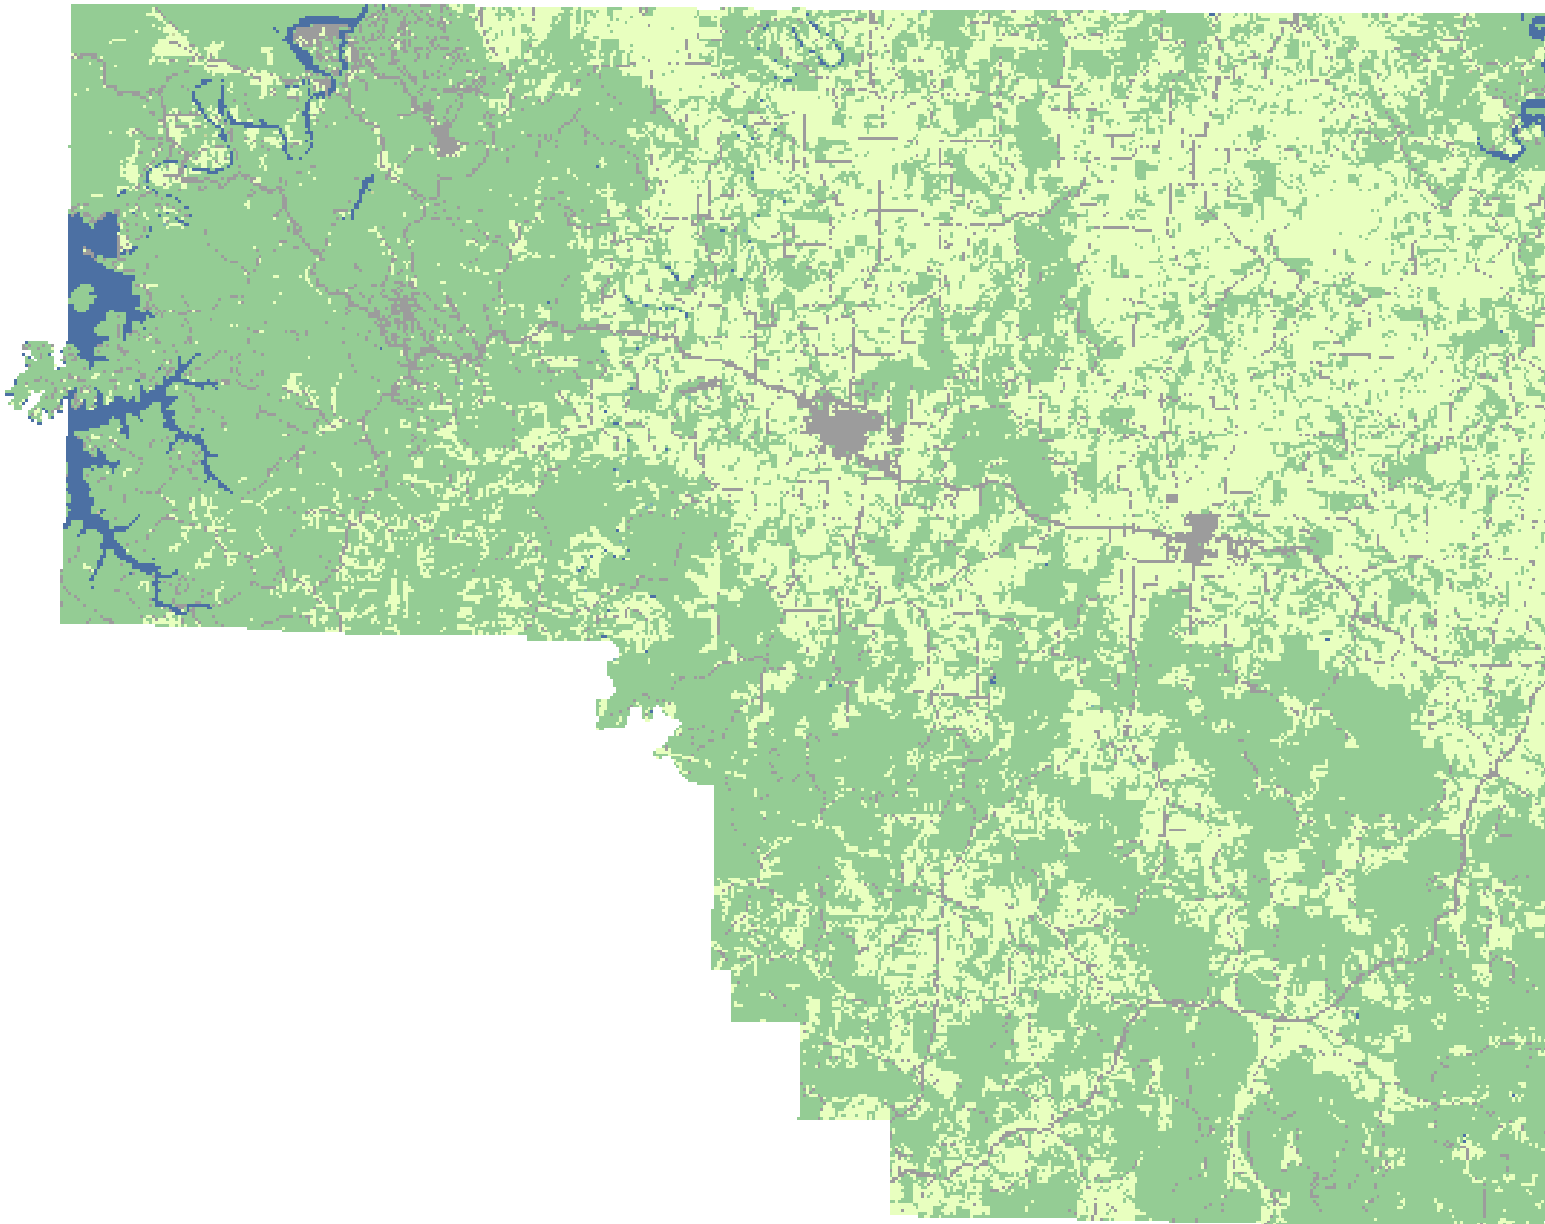

2008 Carroll County, Arkansas

Land Cover Categories

Agriculture

- Pasture/Grass
- Soybeans
- Rice
- W. Wht./Soy. Dbl. Crop.
- Cotton
- Corn
- Fallow/Idle Cropland
- Winter Wheat
- Sorghum
- Aquaculture
- Sweet Potatoes
- Other Tree Nuts
- Oats
- Other Crops
- Misc. Vegs. & Fruits
- Alfalfa

Non-Agriculture

- Woodland
- Wetlands
- Urban/Developed
- Shrubland
- Water
- Barren