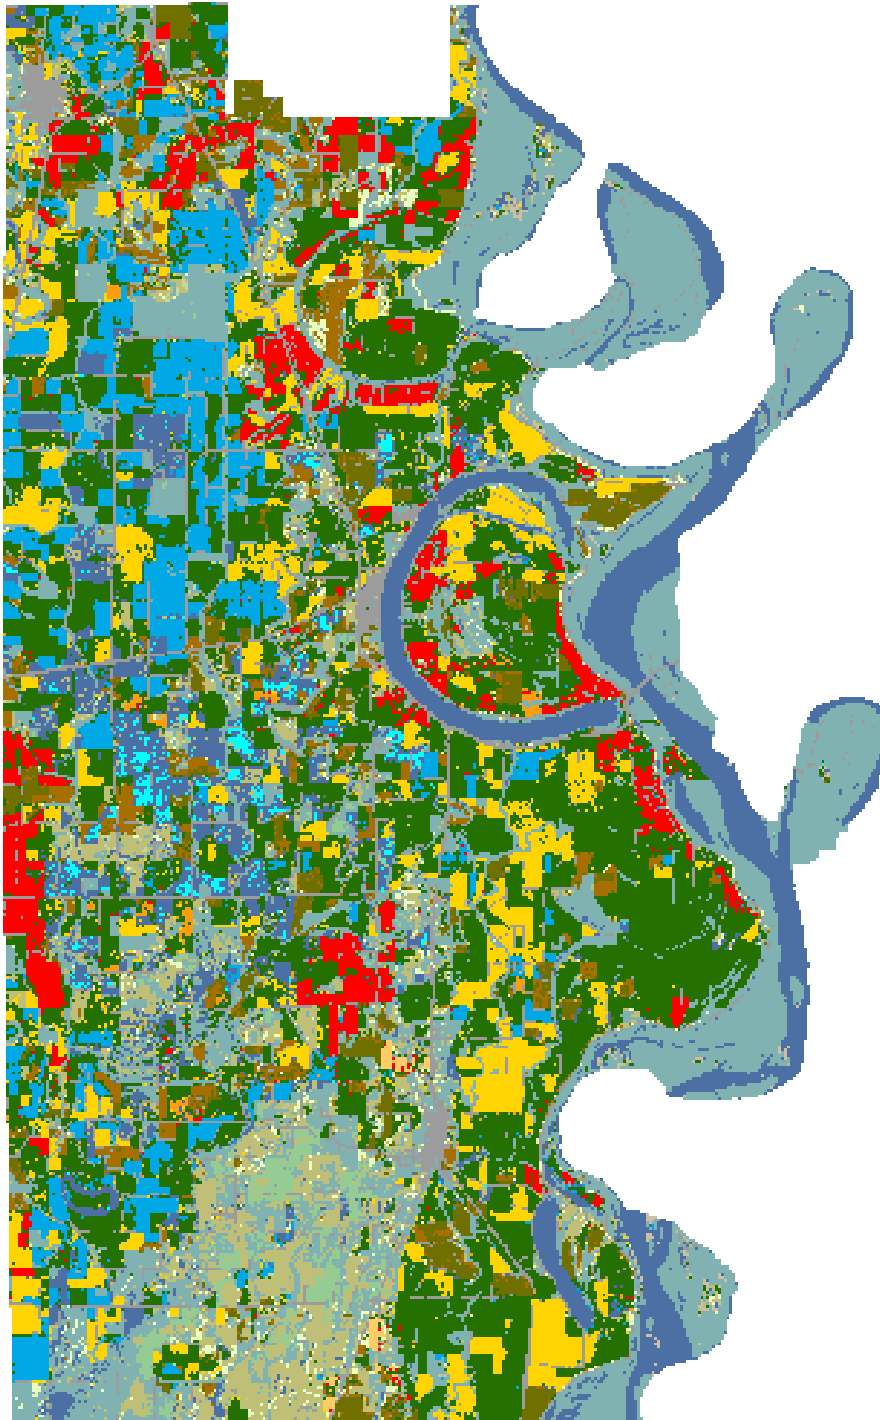

2008 Chicot County, Arkansas

Land Cover Categories

Agriculture

- Pasture/Grass
- Soybeans
- Rice
- W. Wht./Soy. Dbl. Crop.
- Cotton
- Corn
- Fallow/Idle Cropland
- Winter Wheat
- Sorghum
- Aquaculture
- Sweet Potatoes
- Other Tree Nuts
- Oats
- Other Crops
- Misc. Veggies. & Fruits
- Alfalfa

Non-Agriculture

- Woodland
- Wetlands
- Urban/Developed
- Shrubland
- Water
- Barren