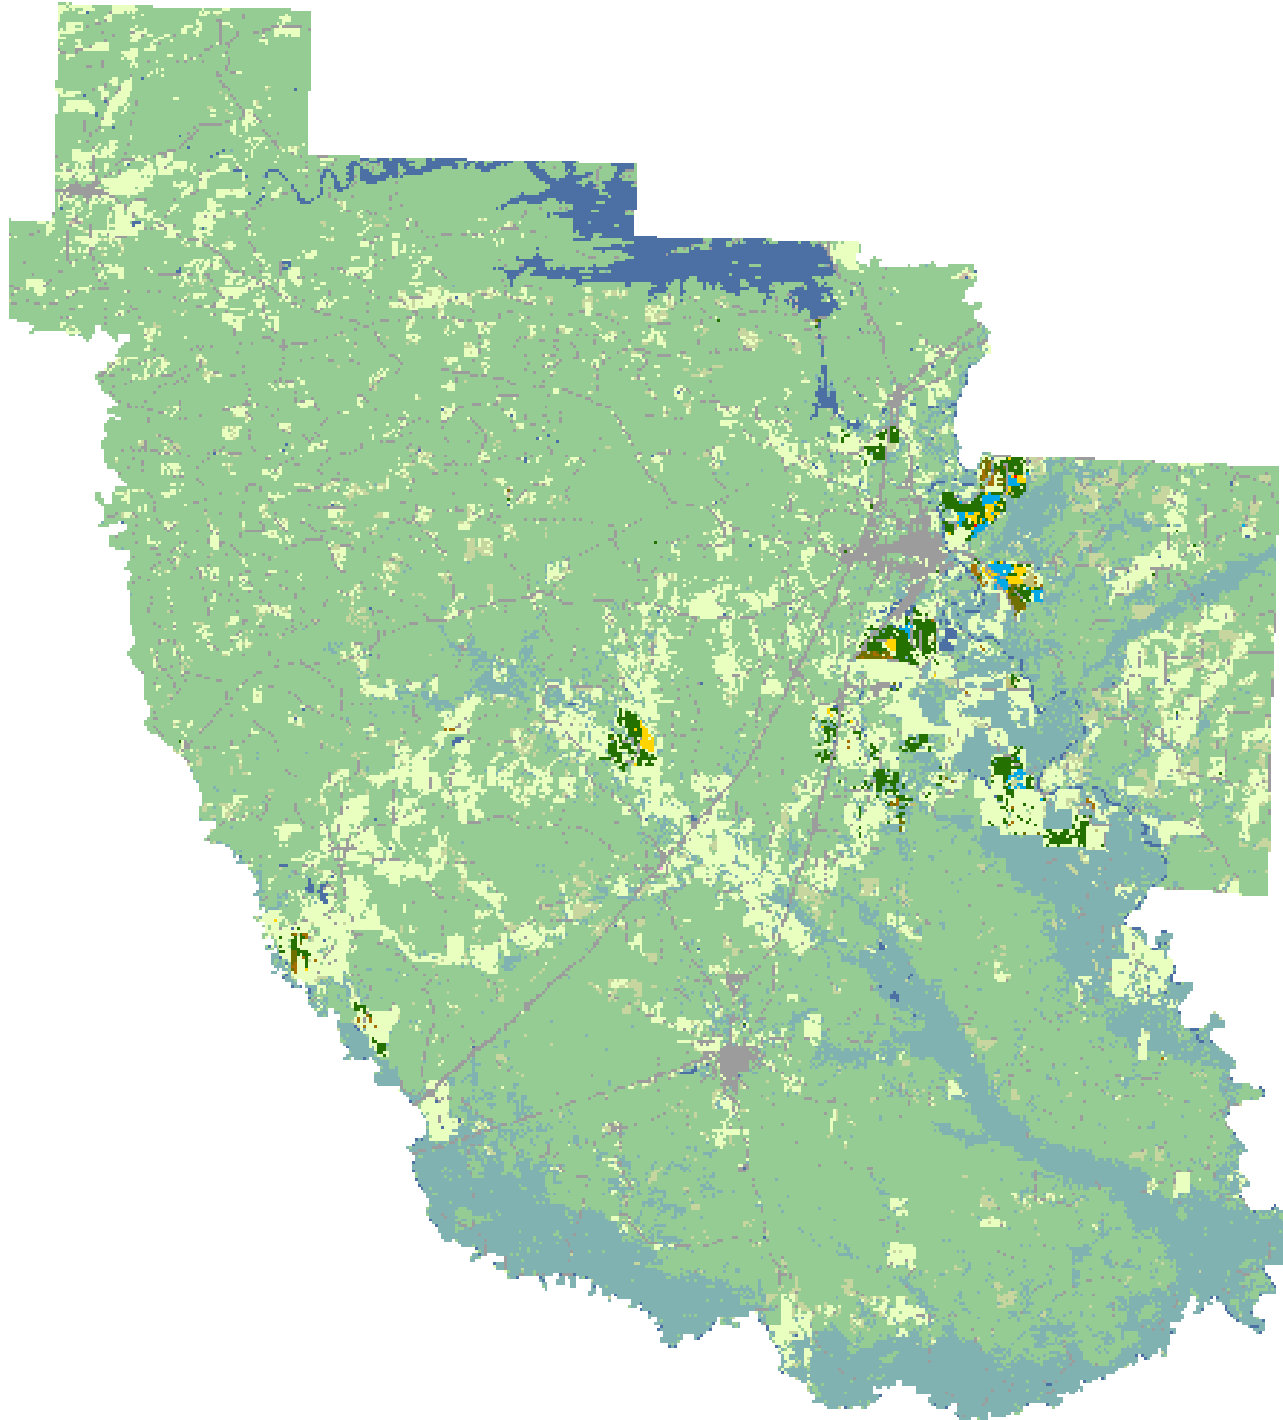

2008 Clark County, Arkansas

Land Cover Categories

Agriculture

-  Pasture/Grass
-  Soybeans
-  Rice
-  W. Wht./Soy. Dbl. Crop.
-  Cotton
-  Corn
-  Fallow/Idle Cropland
-  Winter Wheat
-  Sorghum
-  Aquaculture
-  Sweet Potatoes
-  Other Tree Nuts
-  Oats
-  Other Crops
-  Misc. Vegs. & Fruits
-  Alfalfa

Non-Agriculture

-  Woodland
-  Wetlands
-  Urban/Developed
-  Shrubland
-  Water
-  Barren