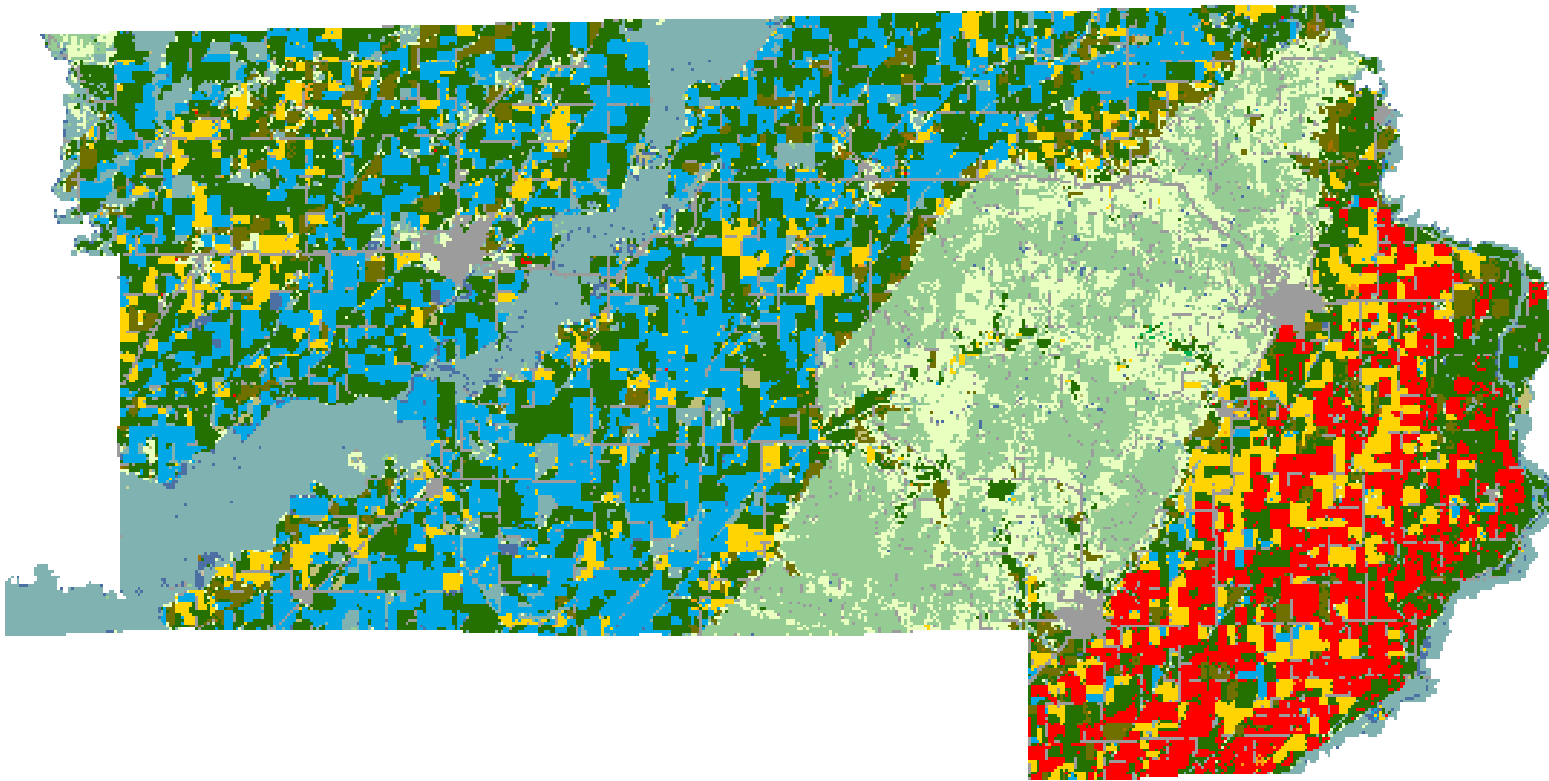

# 2008 Clay County, Arkansas

## Land Cover Categories

### Agriculture

- Pasture/Grass
- Soybeans
- Rice
- W. Wht./Soy. Dbl. Crop.
- Cotton
- Corn
- Fallow/Idle Cropland
- Winter Wheat
- Sorghum
- Aquaculture
- Sweet Potatoes
- Other Tree Nuts
- Oats
- Other Crops
- Misc. Vegs. & Fruits
- Alfalfa

### Non-Agriculture

- Woodland
- Wetlands
- Urban/Developed
- Shrubland
- Water
- Barren