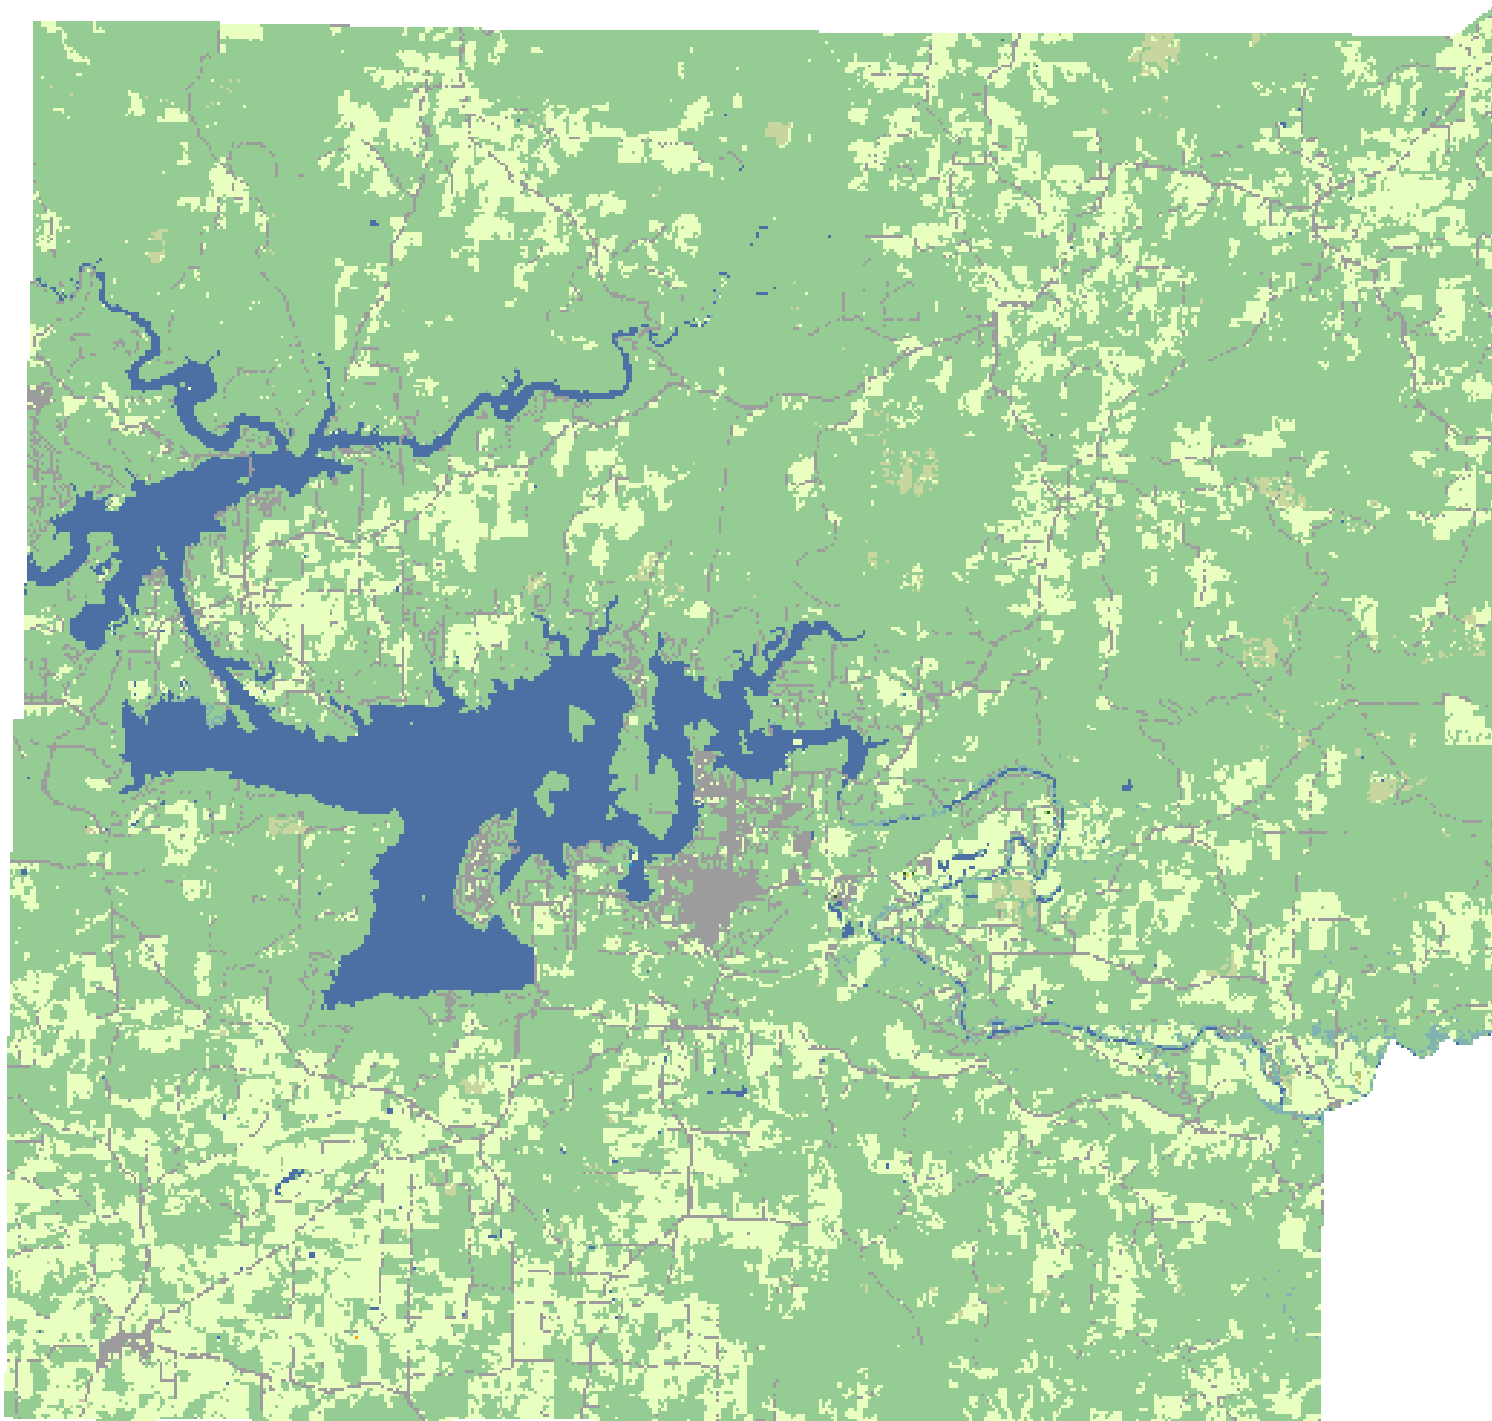

2008 Cleburne County, Arkansas

Land Cover Categories

Agriculture

- Pasture/Grass
- Soybeans
- Rice
- W. Wht./Soy. Dbl. Crop.
- Cotton
- Corn
- Fallow/Idle Cropland
- Winter Wheat
- Sorghum
- Aquaculture
- Sweet Potatoes
- Other Tree Nuts
- Oats
- Other Crops
- Misc. Vegs. & Fruits
- Alfalfa

Non-Agriculture

- Woodland
- Wetlands
- Urban/Developed
- Shrubland
- Water
- Barren