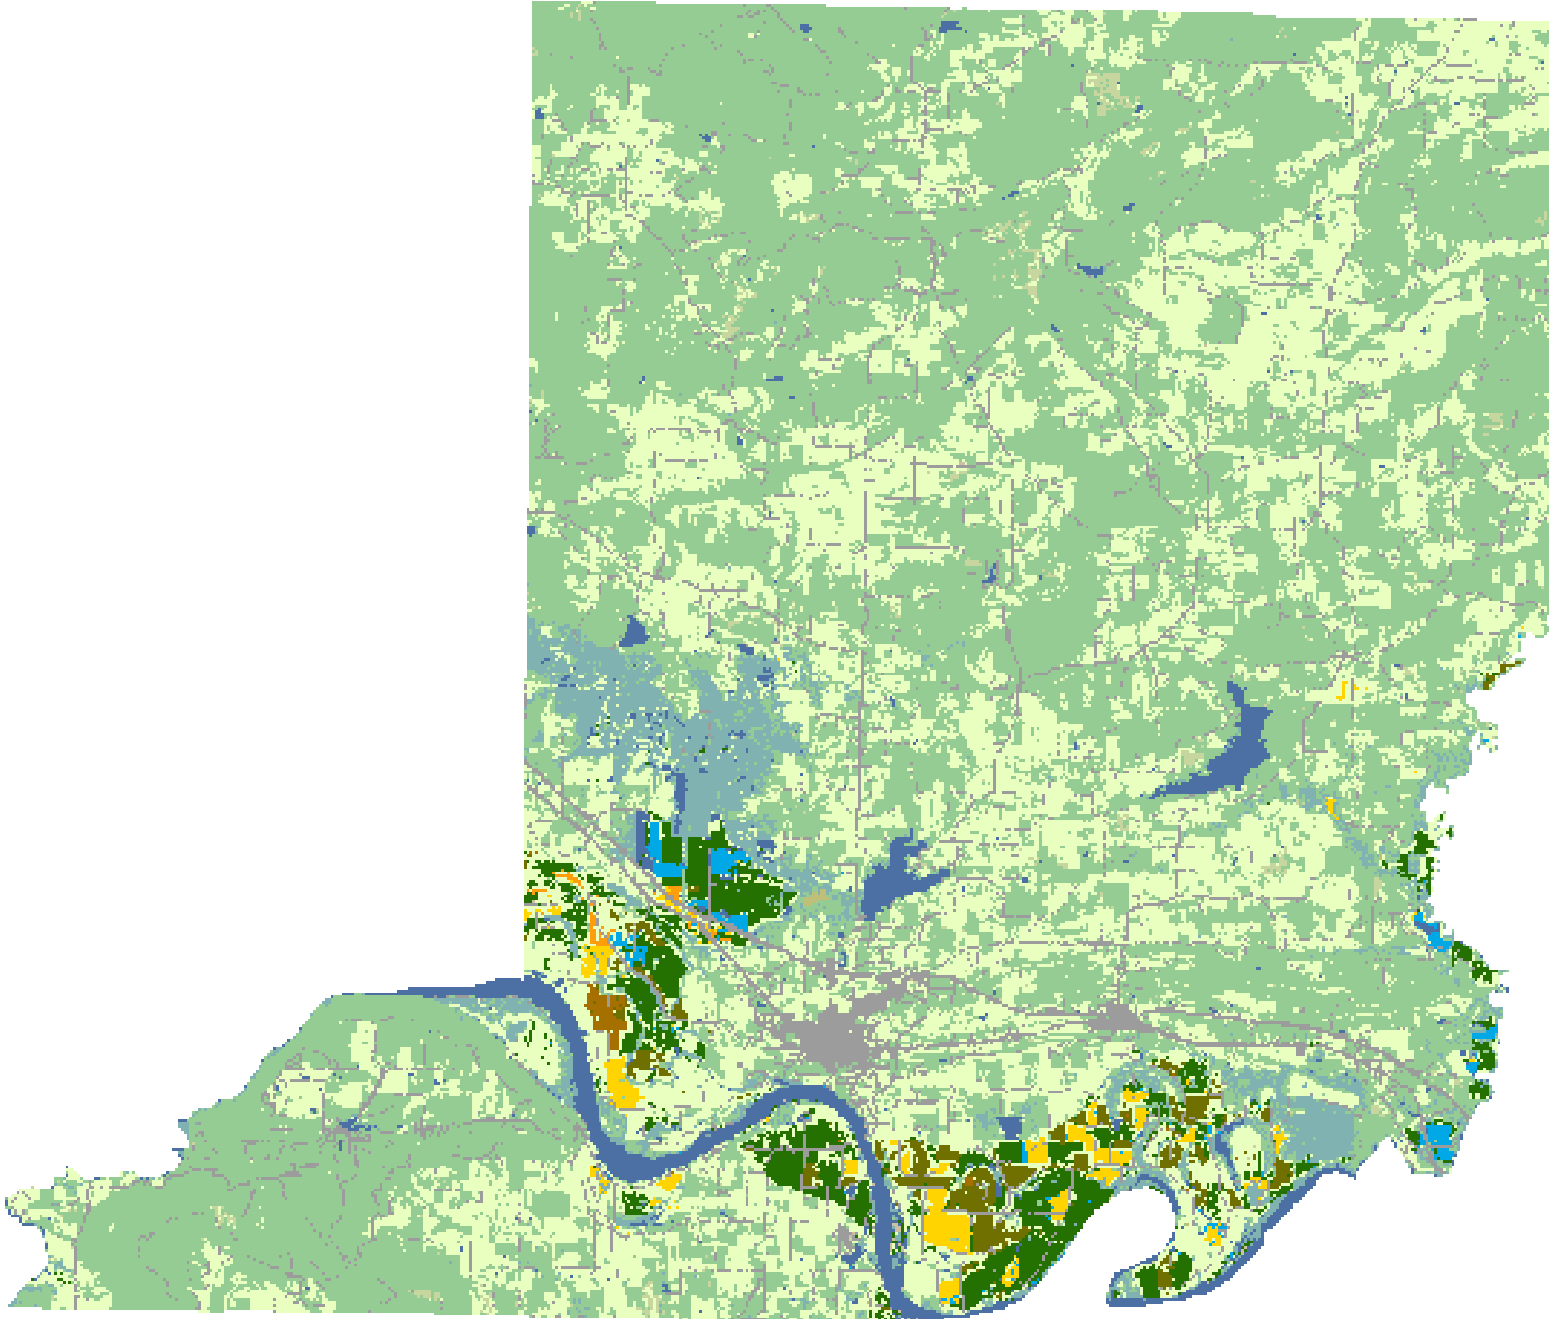

2008 Conway County, Arkansas

Land Cover Categories

Agriculture

- Pasture/Grass
- Soybeans
- Rice
- W. Wht./Soy. Dbl. Crop.
- Cotton
- Corn
- Fallow/Idle Cropland
- Winter Wheat
- Sorghum
- Aquaculture
- Sweet Potatoes
- Other Tree Nuts
- Oats
- Other Crops
- Misc. Vegs. & Fruits
- Alfalfa

Non-Agriculture

- Woodland
- Wetlands
- Urban/Developed
- Shrubland
- Water
- Barren