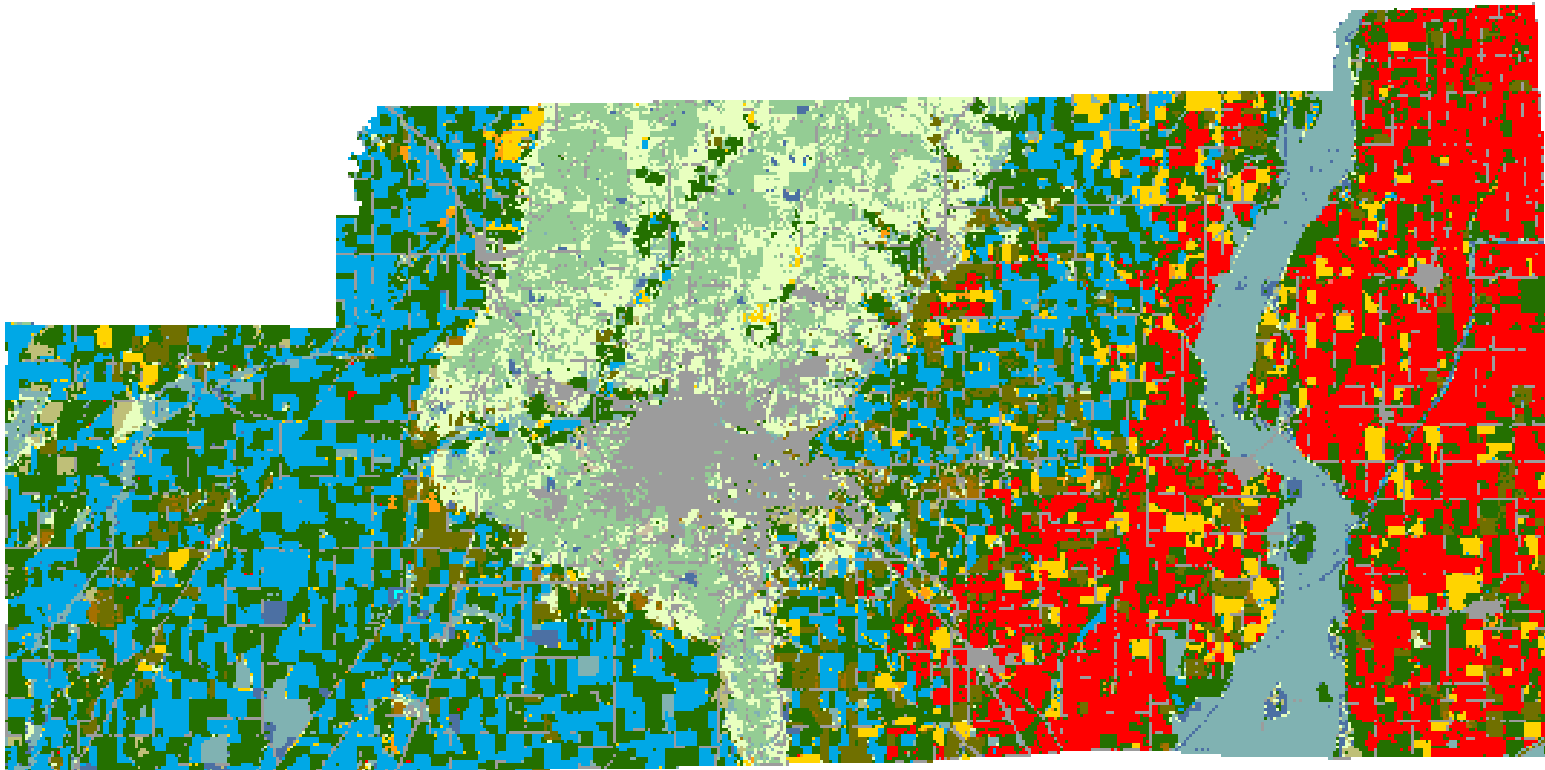

2008 Craighead County, Arkansas

Land Cover Categories

Agriculture

-  Pasture/Grass
-  Soybeans
-  Rice
-  W. Wht./Soy. Dbl. Crop.
-  Cotton
-  Corn
-  Fallow/Idle Cropland
-  Winter Wheat
-  Sorghum
-  Aquaculture
-  Sweet Potatoes
-  Other Tree Nuts
-  Oats
-  Other Crops
-  Misc. Vegs. & Fruits
-  Alfalfa

Non-Agriculture

-  Woodland
-  Wetlands
-  Urban/Developed
-  Shrubland
-  Water
-  Barren