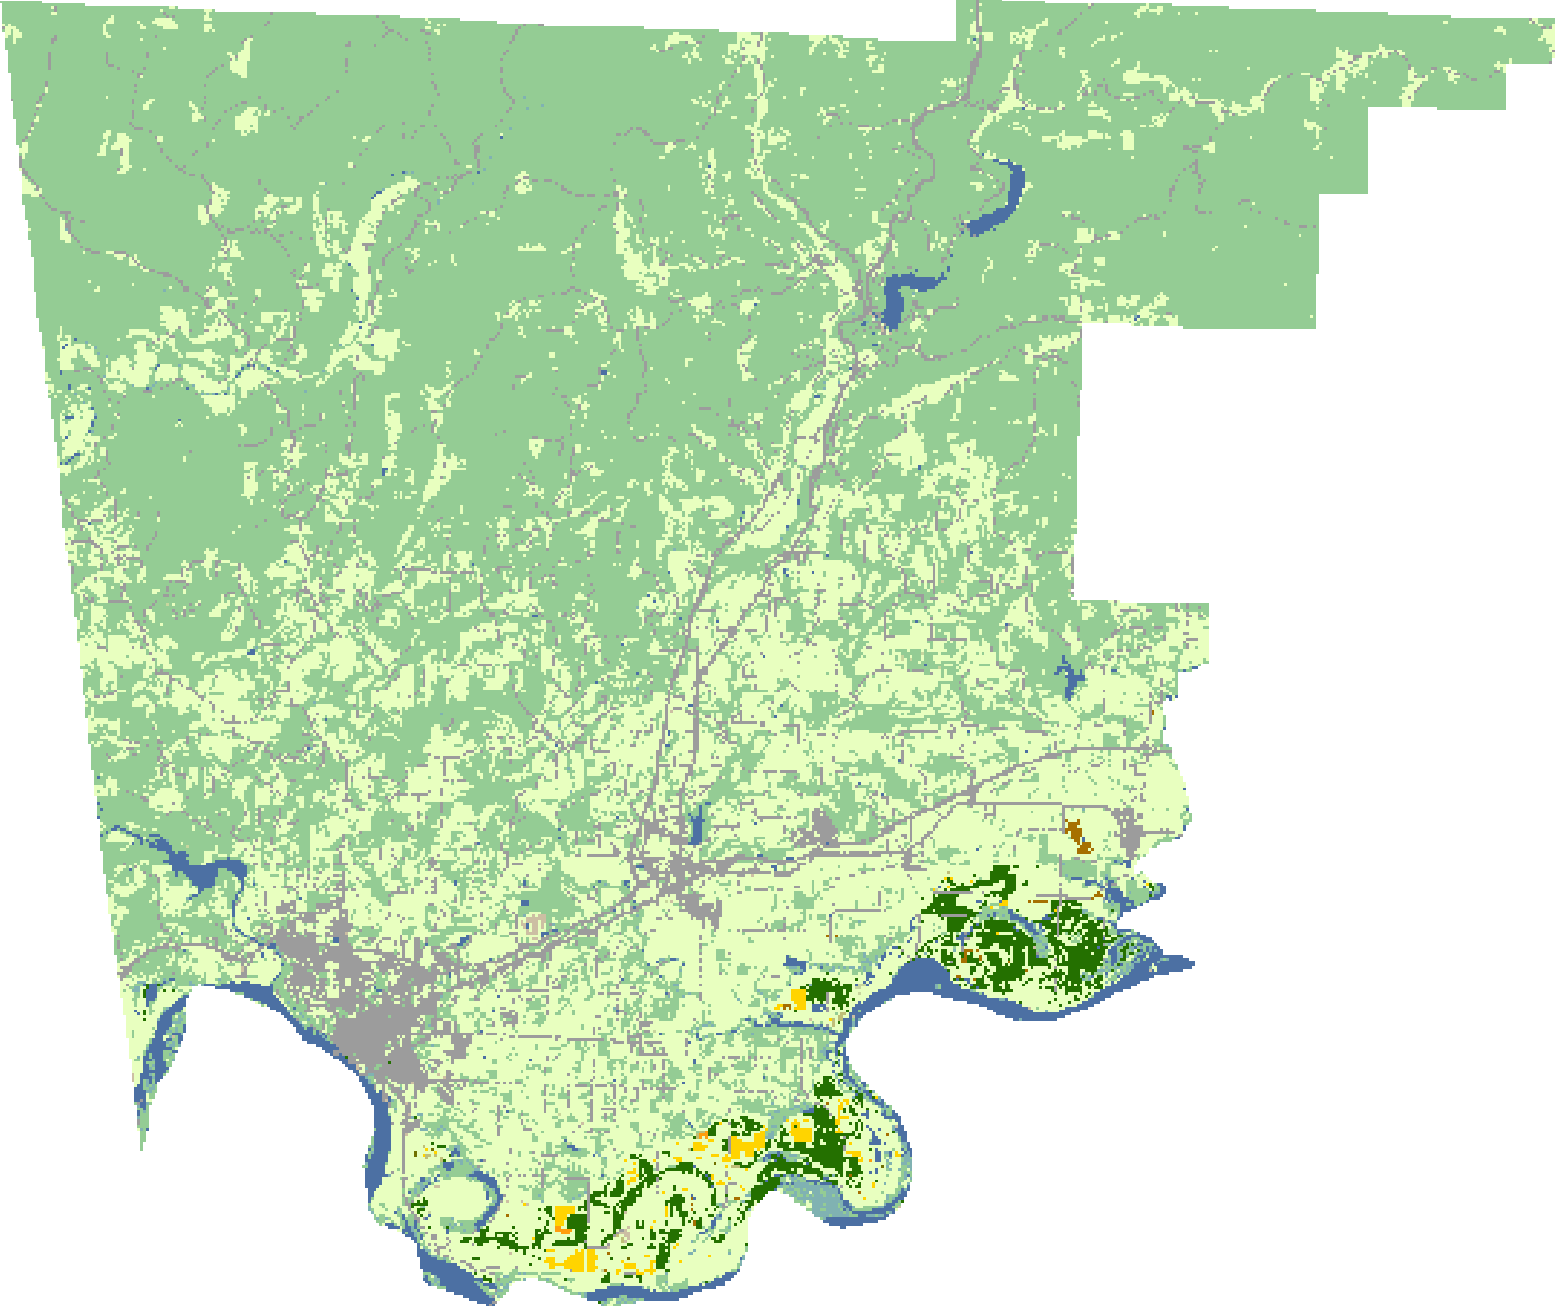

# 2008 Crawford County, Arkansas

## Land Cover Categories

### Agriculture

- Pasture/Grass
- Soybeans
- Rice
- W. Wht./Soy. Dbl. Crop.
- Cotton
- Corn
- Fallow/Idle Cropland
- Winter Wheat
- Sorghum
- Aquaculture
- Sweet Potatoes
- Other Tree Nuts
- Oats
- Other Crops
- Misc. Vegs. & Fruits
- Alfalfa

### Non-Agriculture

- Woodland
- Wetlands
- Urban/Developed
- Shrubland
- Water
- Barren