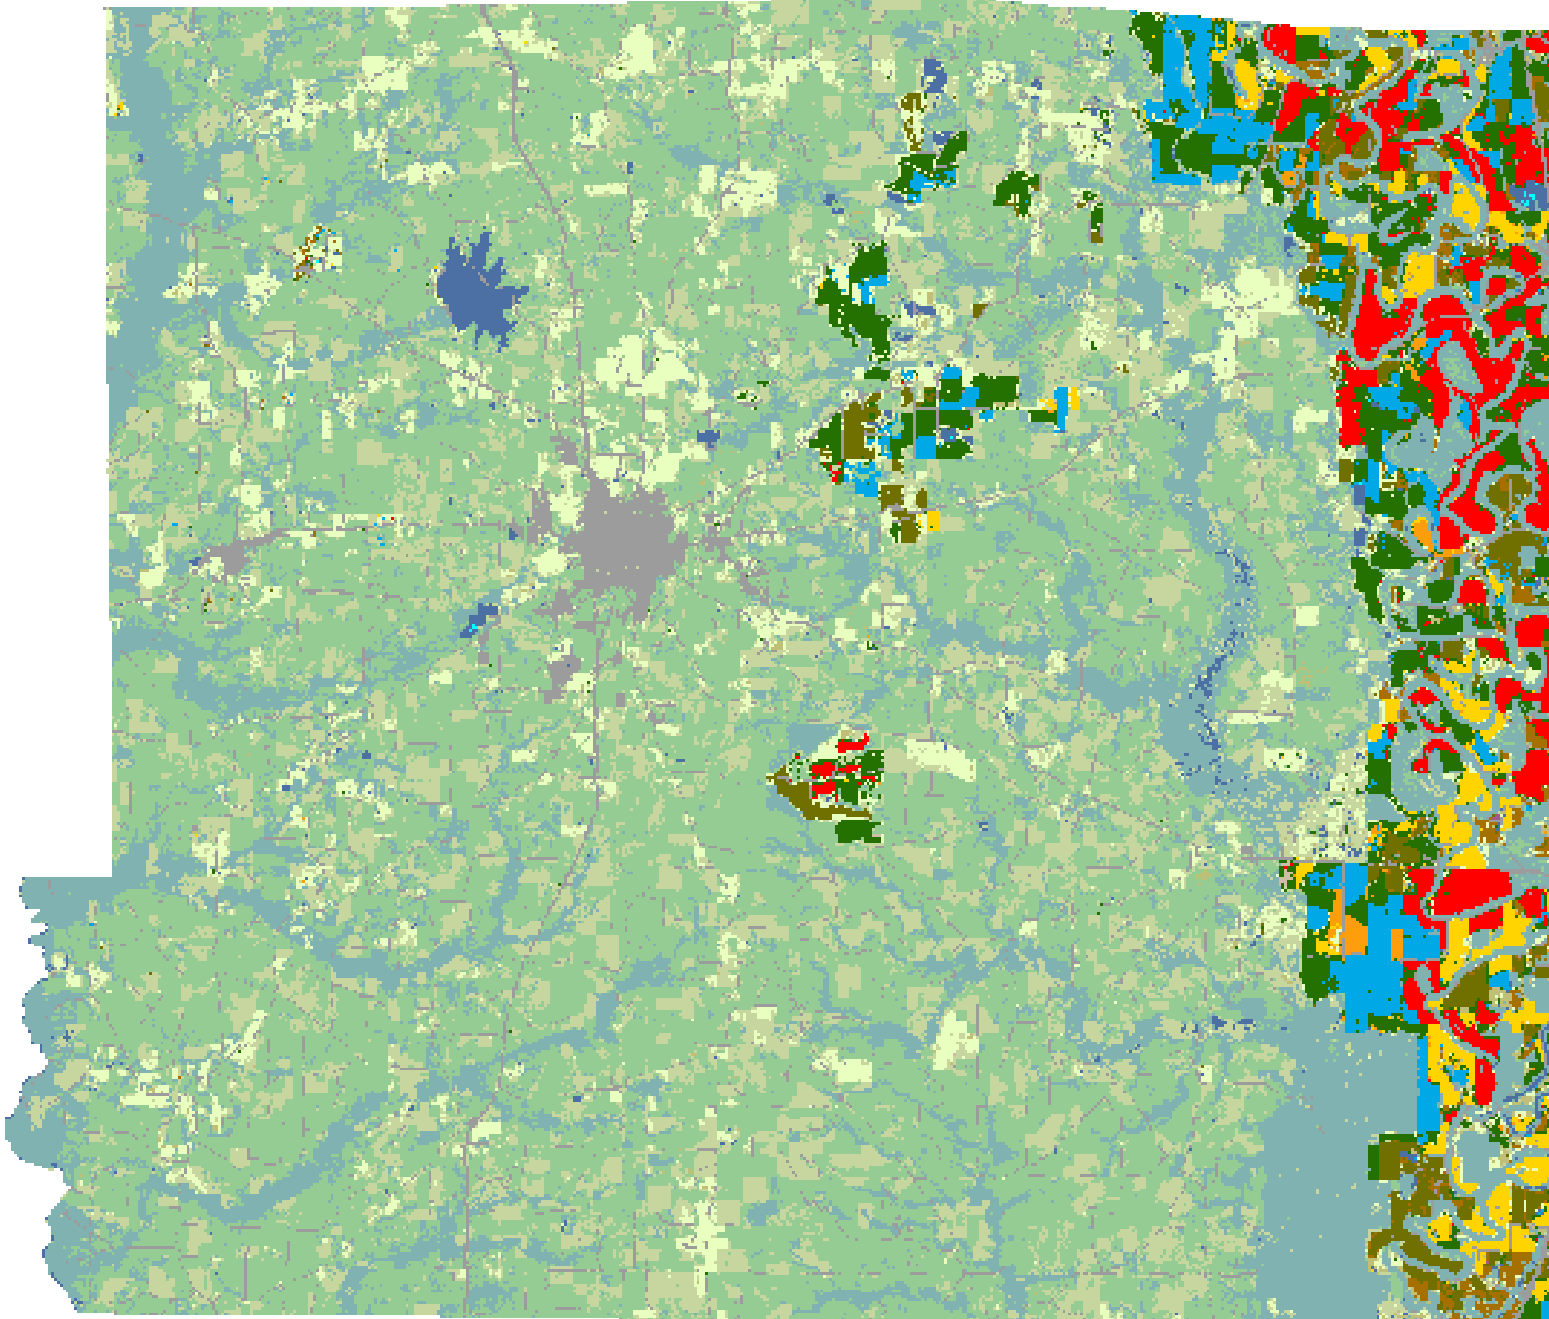

# 2008 Drew County, Arkansas

## Land Cover Categories

### Agriculture

- Pasture/Grass
- Soybeans
- Rice
- W. Wht./Soy. Dbl. Crop.
- Cotton
- Corn
- Fallow/Idle Cropland
- Winter Wheat
- Sorghum
- Aquaculture
- Sweet Potatoes
- Other Tree Nuts
- Oats
- Other Crops
- Misc. Veggies. & Fruits
- Alfalfa

### Non-Agriculture

- Woodland
- Wetlands
- Urban/Developed
- Shrubland
- Water
- Barren