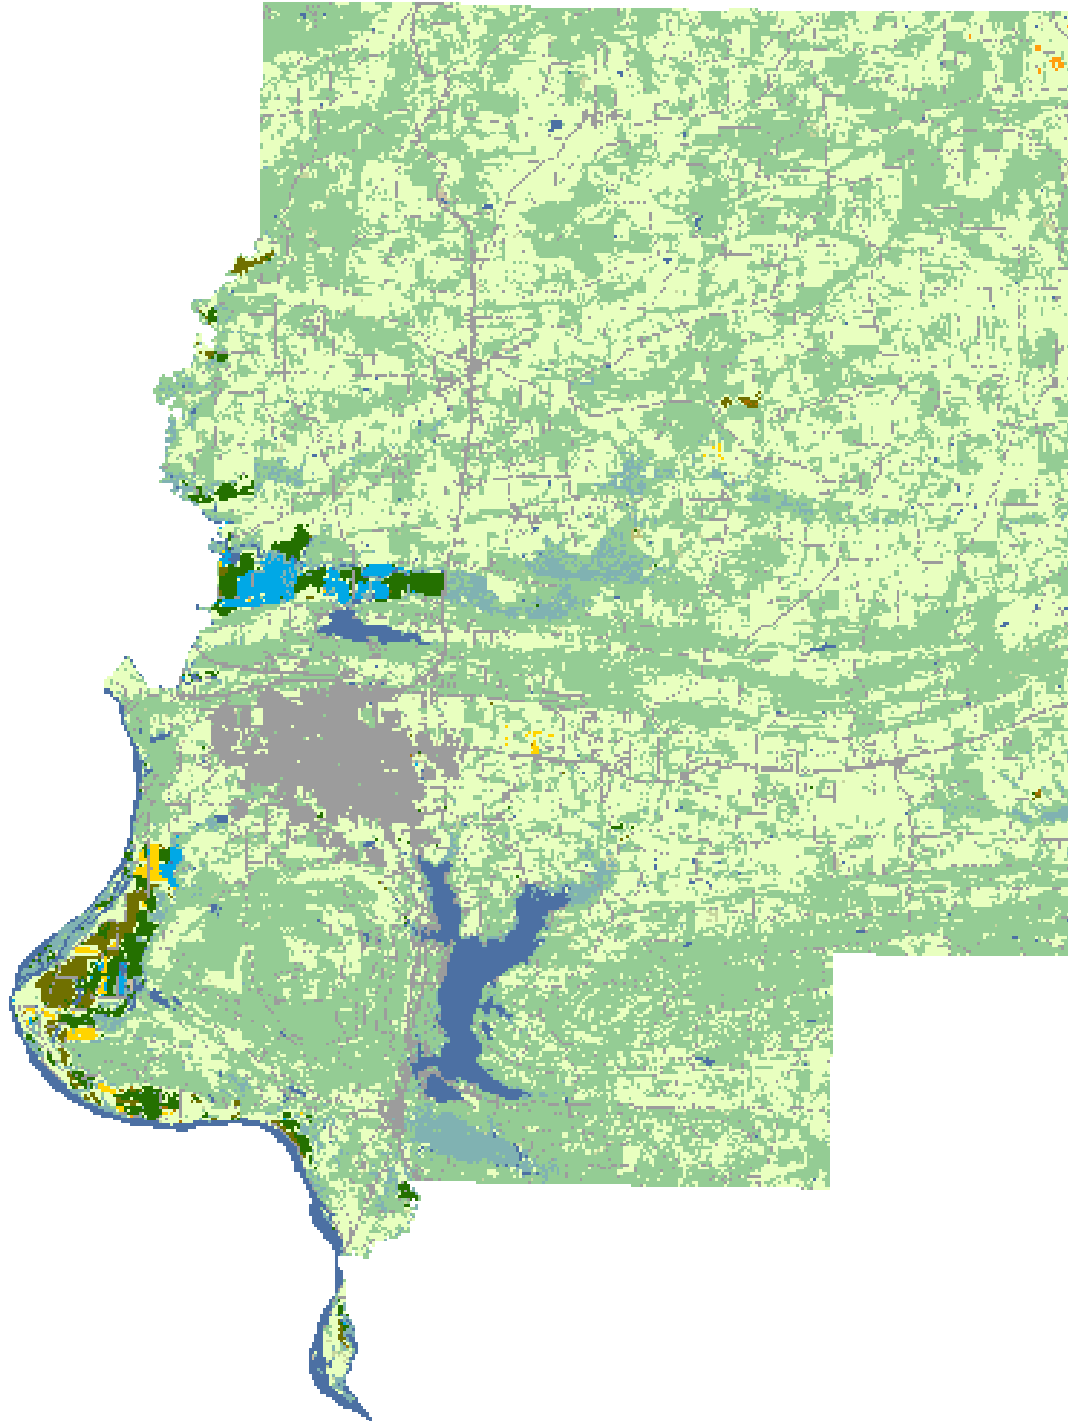

2008 Faulkner County, Arkansas

Land Cover Categories

Agriculture

-  Pasture/Grass
-  Soybeans
-  Rice
-  W. Wht./Soy. Dbl. Crop.
-  Cotton
-  Corn
-  Fallow/Idle Cropland
-  Winter Wheat
-  Sorghum
-  Aquaculture
-  Sweet Potatoes
-  Other Tree Nuts
-  Oats
-  Other Crops
-  Misc. Vegs. & Fruits
-  Alfalfa

Non-Agriculture

-  Woodland
-  Wetlands
-  Urban/Developed
-  Shrubland
-  Water
-  Barren