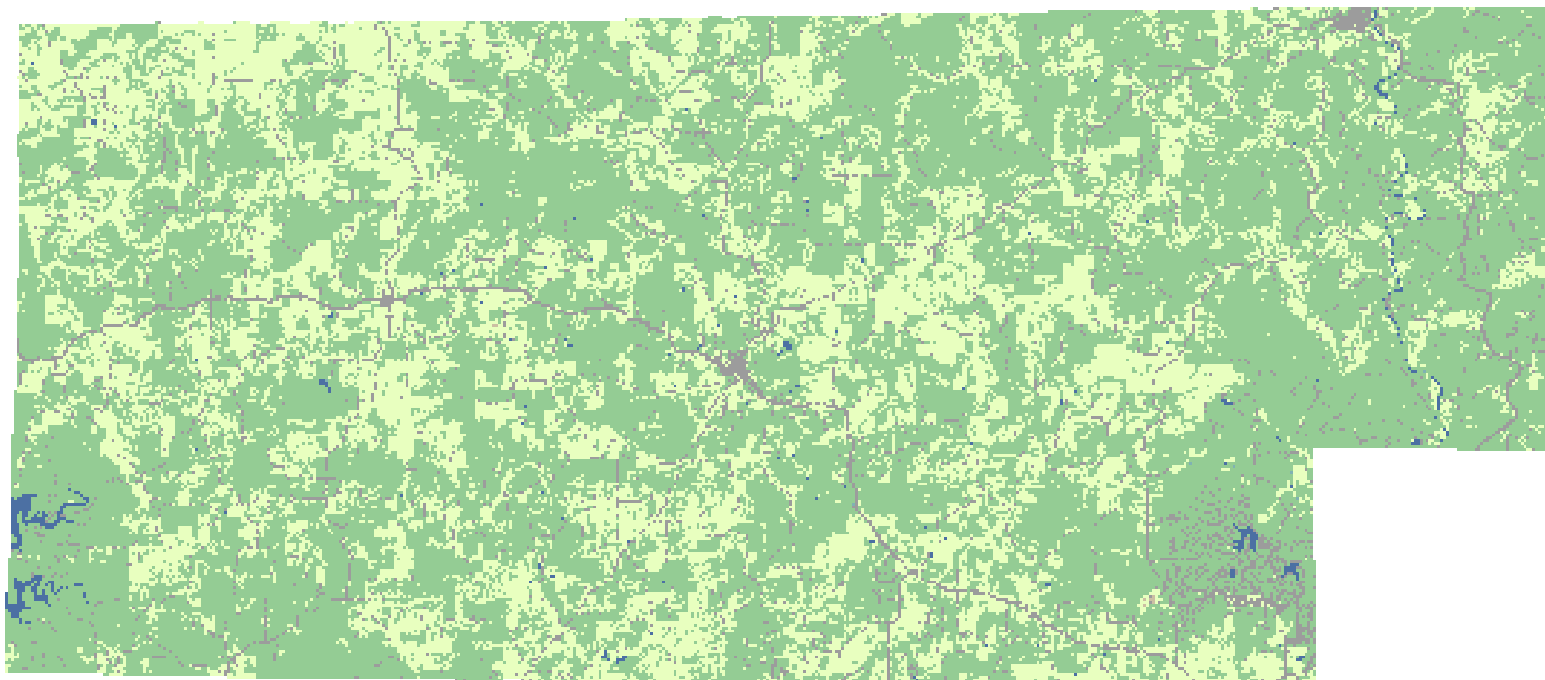

2008 Fulton County, Arkansas

Land Cover Categories

Agriculture

-  Pasture/Grass
-  Soybeans
-  Rice
-  W. Wht./Soy. Dbl. Crop.
-  Cotton
-  Corn
-  Fallow/Idle Cropland
-  Winter Wheat
-  Sorghum
-  Aquaculture
-  Sweet Potatoes
-  Other Tree Nuts
-  Oats
-  Other Crops
-  Misc. Vegs. & Fruits
-  Alfalfa

Non-Agriculture

-  Woodland
-  Wetlands
-  Urban/Developed
-  Shrubland
-  Water
-  Barren