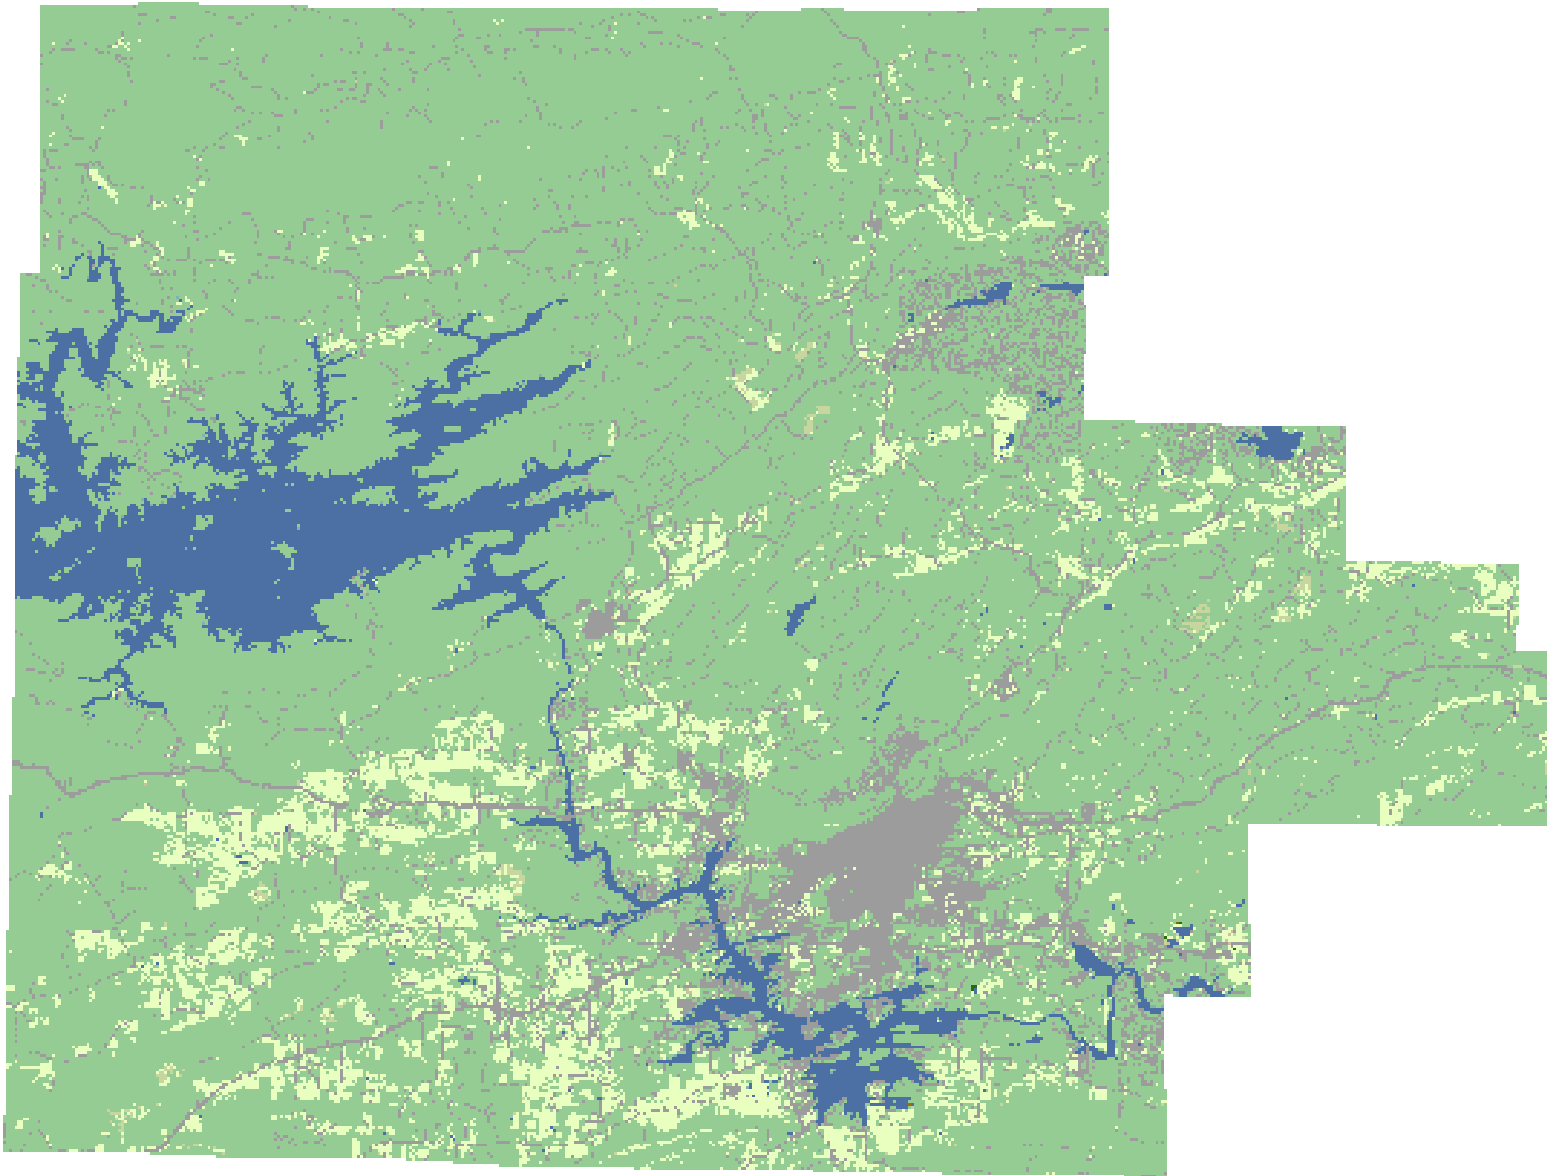

2008 Garland County, Arkansas

Land Cover Categories

Agriculture

-  Pasture/Grass
-  Soybeans
-  Rice
-  W. Wht./Soy. Dbl. Crop.
-  Cotton
-  Corn
-  Fallow/Idle Cropland
-  Winter Wheat
-  Sorghum
-  Aquaculture
-  Sweet Potatoes
-  Other Tree Nuts
-  Oats
-  Other Crops
-  Misc. Vegs. & Fruits
-  Alfalfa

Non-Agriculture

-  Woodland
-  Wetlands
-  Urban/Developed
-  Shrubland
-  Water
-  Barren