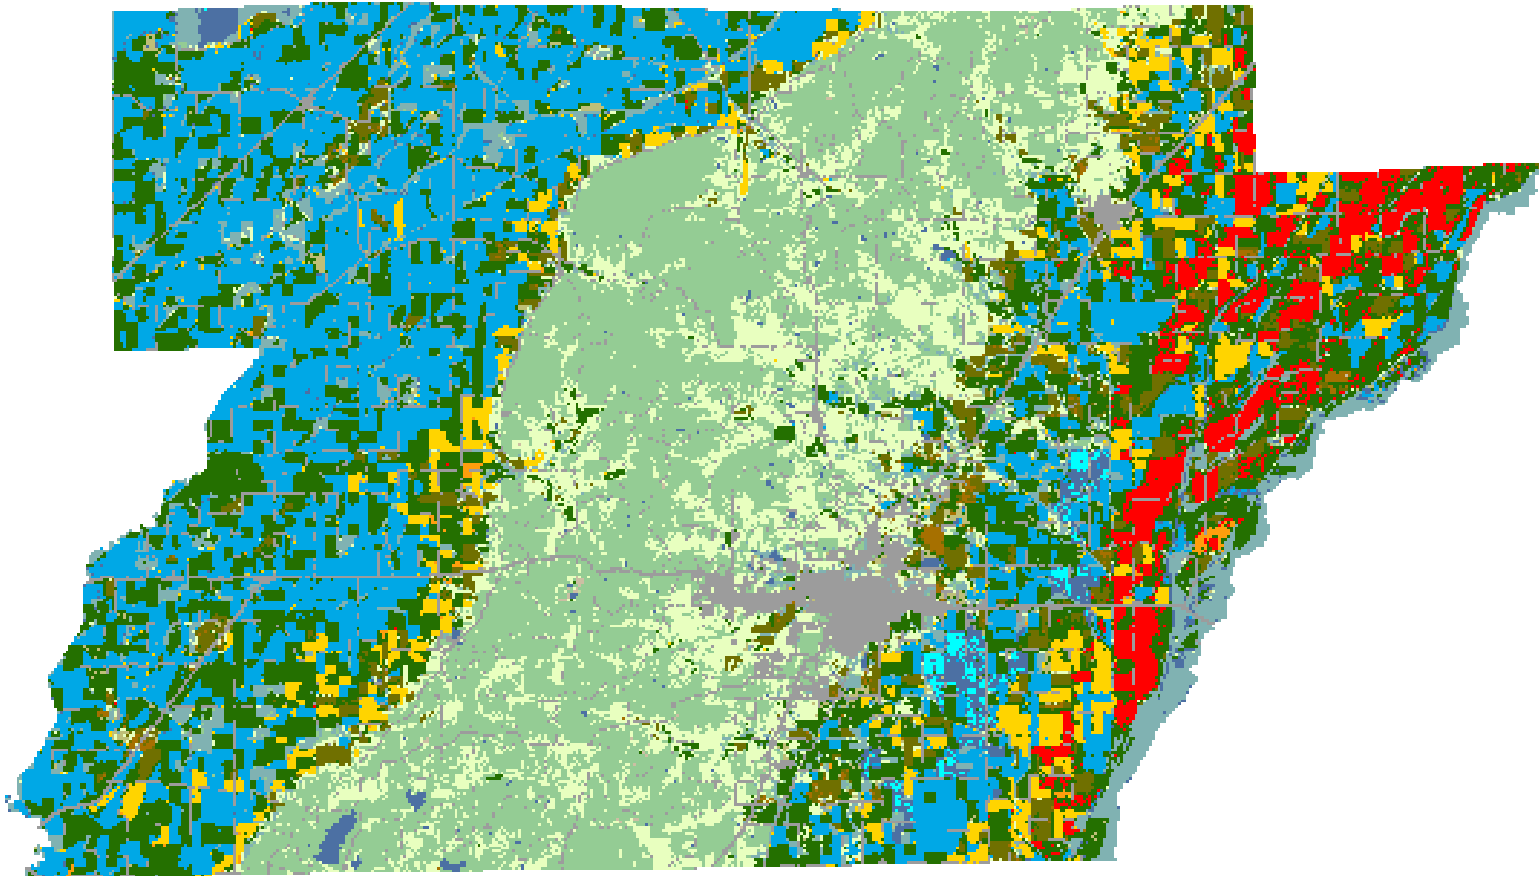

2008 Greene County, Arkansas

Land Cover Categories

Agriculture

- Pasture/Grass
- Soybeans
- Rice
- W. Wht./Soy. Dbl. Crop.
- Cotton
- Corn
- Fallow/Idle Cropland
- Winter Wheat
- Sorghum
- Aquaculture
- Sweet Potatoes
- Other Tree Nuts
- Oats
- Other Crops
- Misc. Vegs. & Fruits
- Alfalfa

Non-Agriculture

- Woodland
- Wetlands
- Urban/Developed
- Shrubland
- Water
- Barren