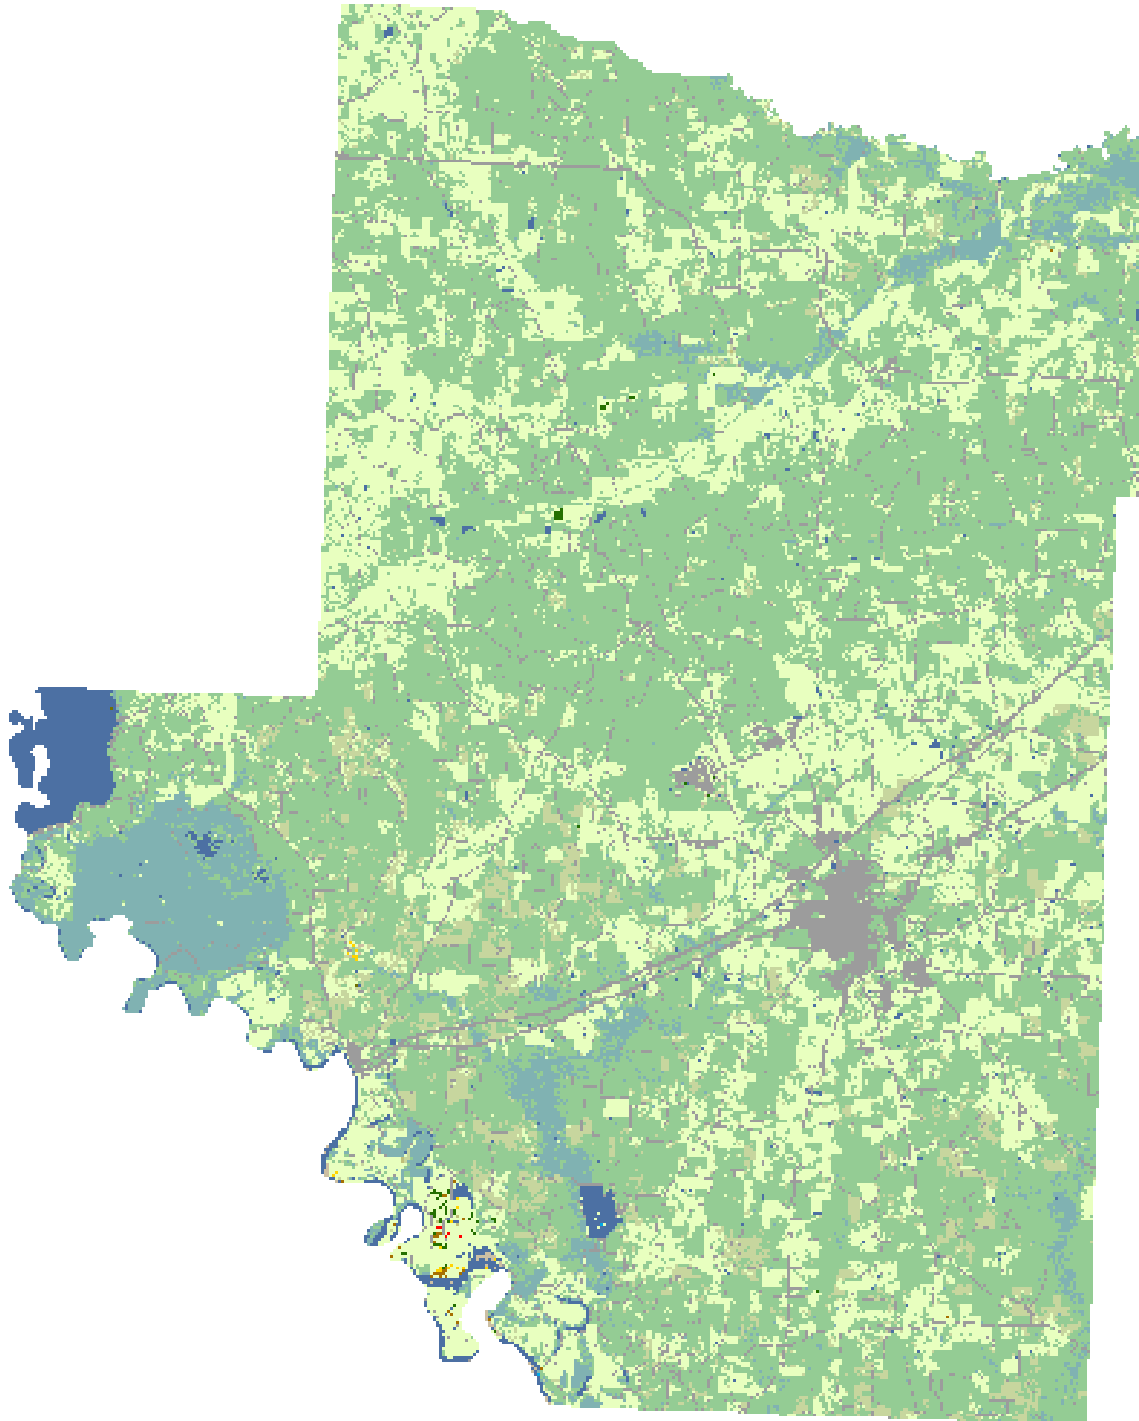

# 2008 Hempstead County, Arkansas

## Land Cover Categories

### Agriculture

-  Pasture/Grass
-  Soybeans
-  Rice
-  W. Wht./Soy. Dbl. Crop.
-  Cotton
-  Corn
-  Fallow/Idle Cropland
-  Winter Wheat
-  Sorghum
-  Aquaculture
-  Sweet Potatoes
-  Other Tree Nuts
-  Oats
-  Other Crops
-  Misc. Vegs. & Fruits
-  Alfalfa

### Non-Agriculture

-  Woodland
-  Wetlands
-  Urban/Developed
-  Shrubland
-  Water
-  Barren